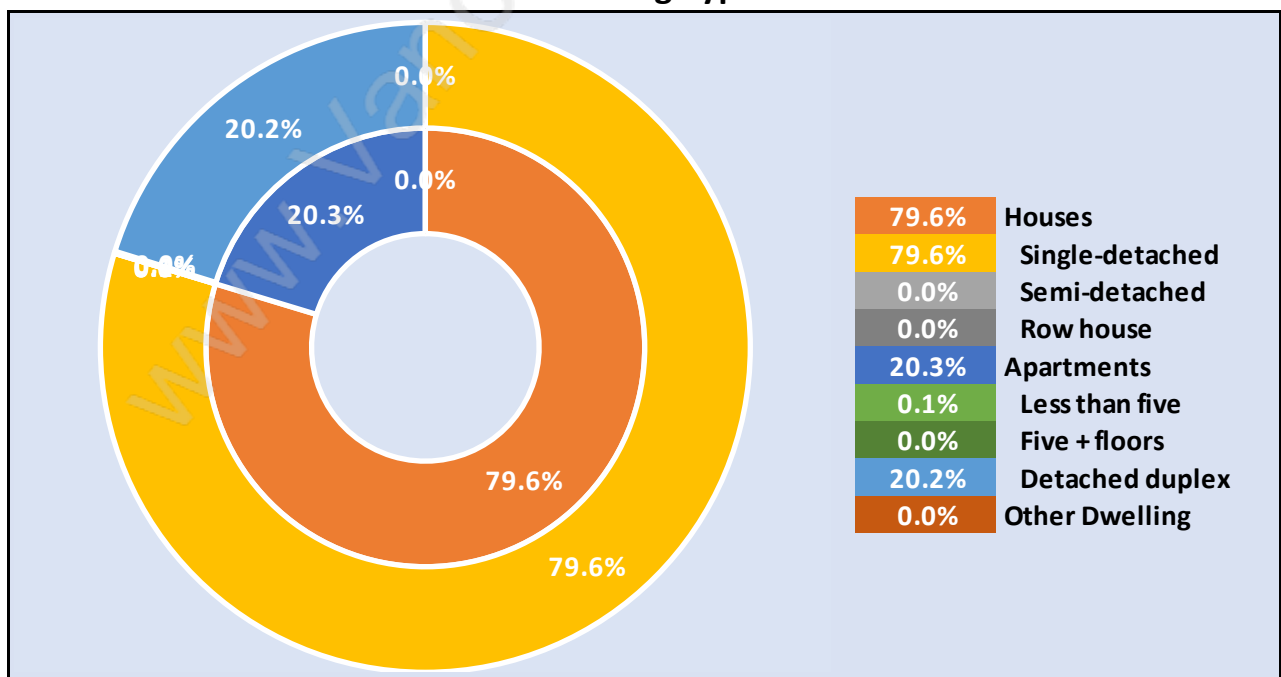

Tempe

July 2018

Population Trends in Tempe

Population by Age in Tempe

Population Age 15+ by Income Status in Tempe

Total Population Age 15 - 554

Households by Income in Tempe

Total Number of Households - 197 / Average Household Income - \$142,819

Families in Tempe

Average Persons per Family - 3.5

Children at Home in Tempe

Total Number of Children at Home - 257

Family Structure in Tempe

Total Number of Families - 177 / Average Persons per Family - 3.5

Households by Household Size in Tempe

Total Number of Households - 197

Dwellings in Tempe

Population Age 15+ in Tempe

Labour Force by Occupation in Tempe

Labour Force Participation in Tempe

Travel To Work in (from) Tempe

Occupied Dwellings by Structure Type in Tempe

Dominant Bulding Type - Houses

Private Dwellings by Period of Construction in Tempe

Dominant Period of Construction - 1981-1990

Population by Religion in Tempe