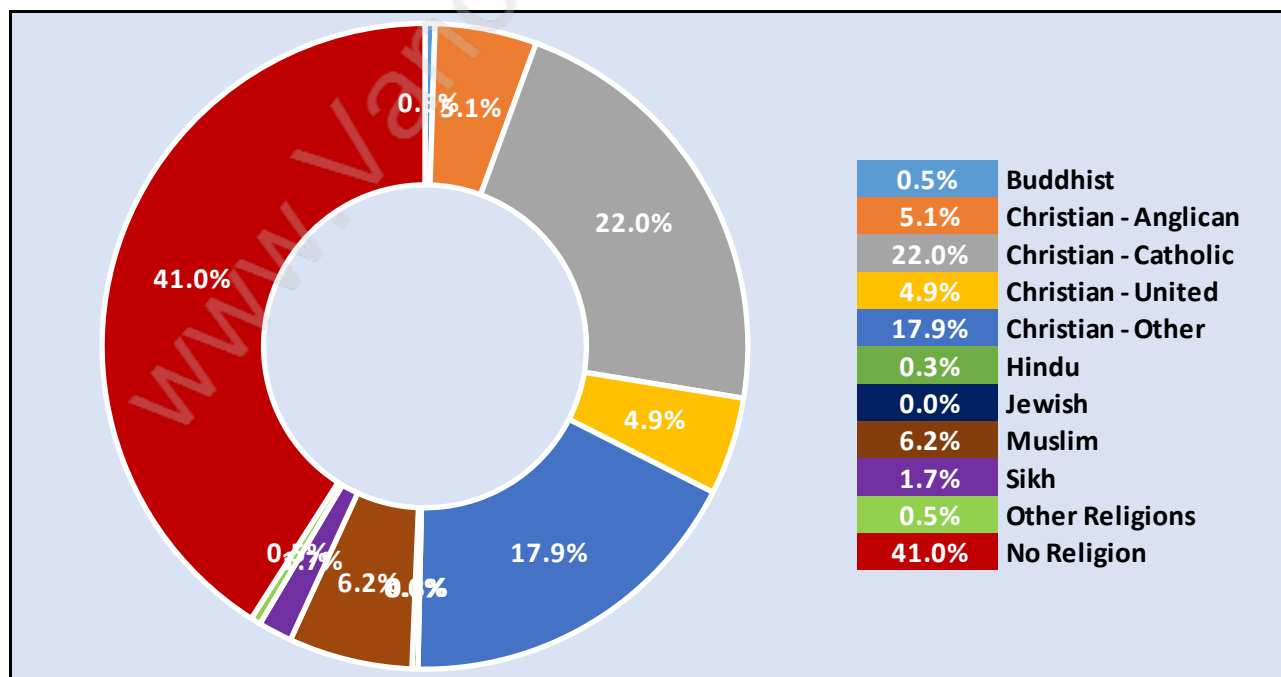

Occupied Dwellings by Structure Type in Tempe

Dominant Bulding Type - Houses

Private Dwellings by Period of Construction in Tempe

Dominant Period of Construction - 1981-1990

Population by Religion in Tempe