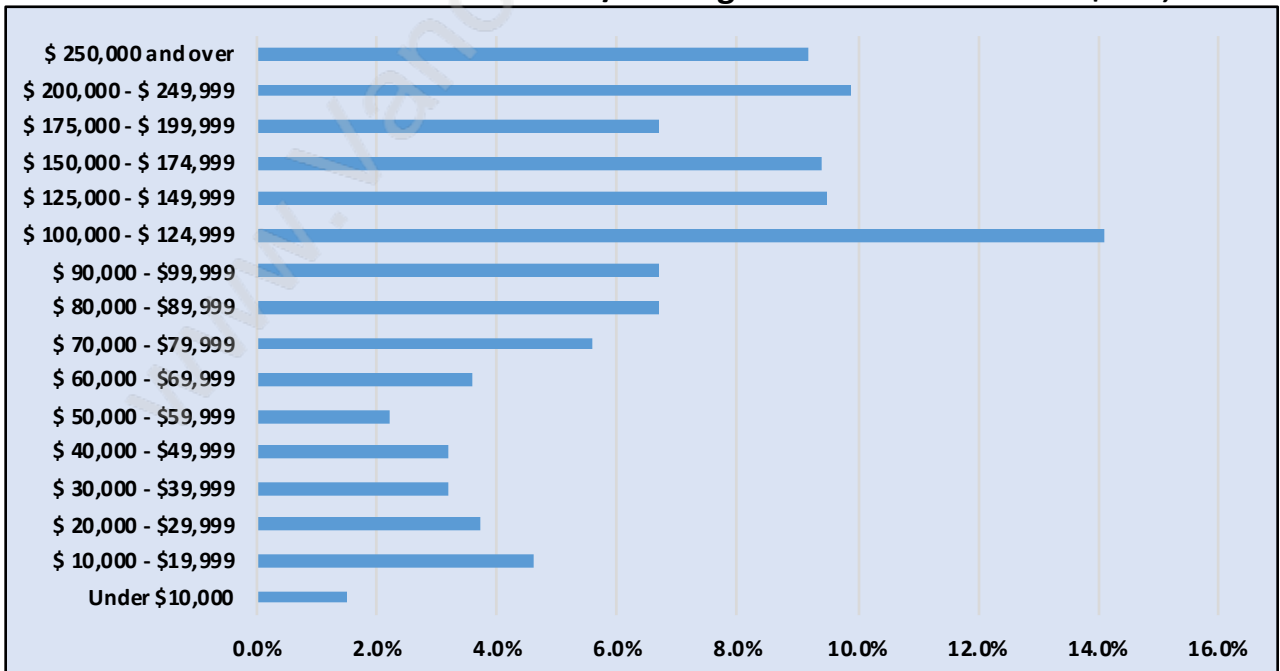

Tempe

July 2018

Population Trends in Tempe

Population by Age in Tempe

Population Age 15+ by Income Status in Tempe

Total Population Age 15 - 554

Households by Income in Tempe

Total Number of Households - 197 / Average Household Income - \$142,819

Families in Tempe

Average Persons per Family - 3.5

Children at Home in Tempe

Total Number of Children at Home - 257

Family Structure in Tempe

Total Number of Families - 177 / Average Persons per Family - 3.5