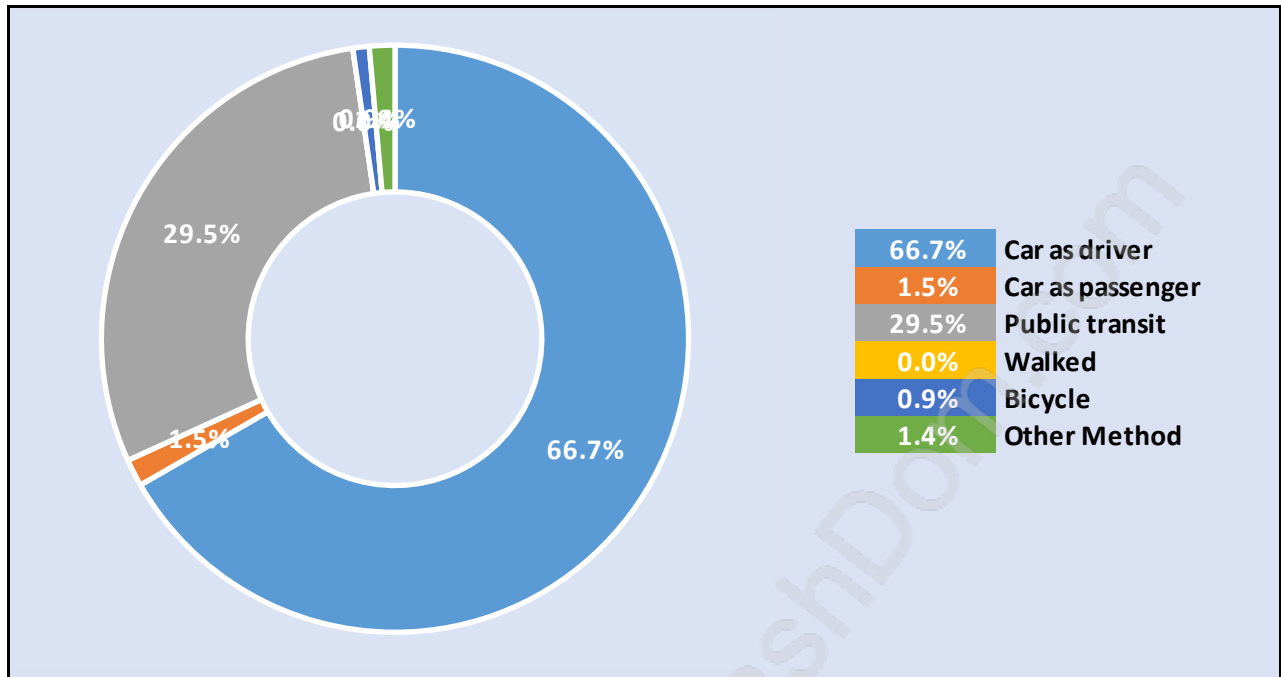

Households by Household Size in Tempe

Total Number of Households - 197

Dwellings in Tempe

Population Age 15+ in Tempe

Labour Force by Occupation in Tempe

Labour Force Participation in Tempe

Travel To Work in (from) Tempe