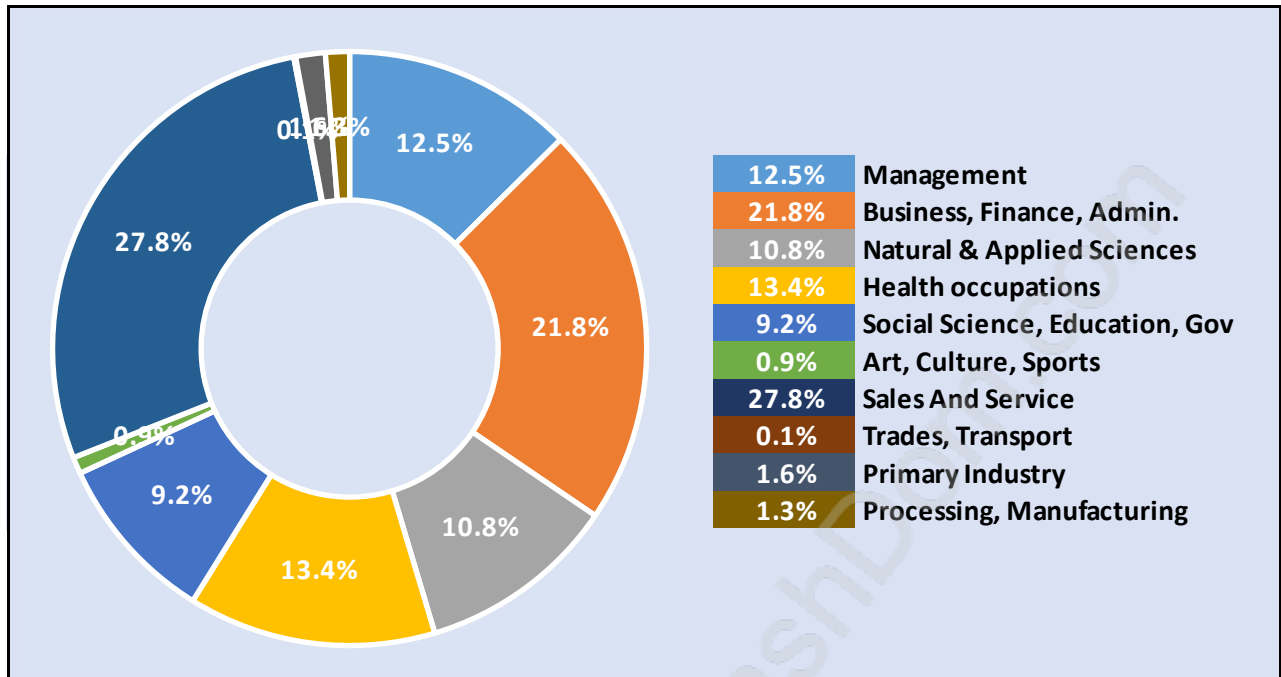

Households by Household Size in Tempe

Total Number of Households - 197

Dwellings in Tempe

Population Age 15+ in Tempe

Labour Force by Occupation in Tempe

Labour Force Participation in Tempe

Travel To Work in (from) Tempe