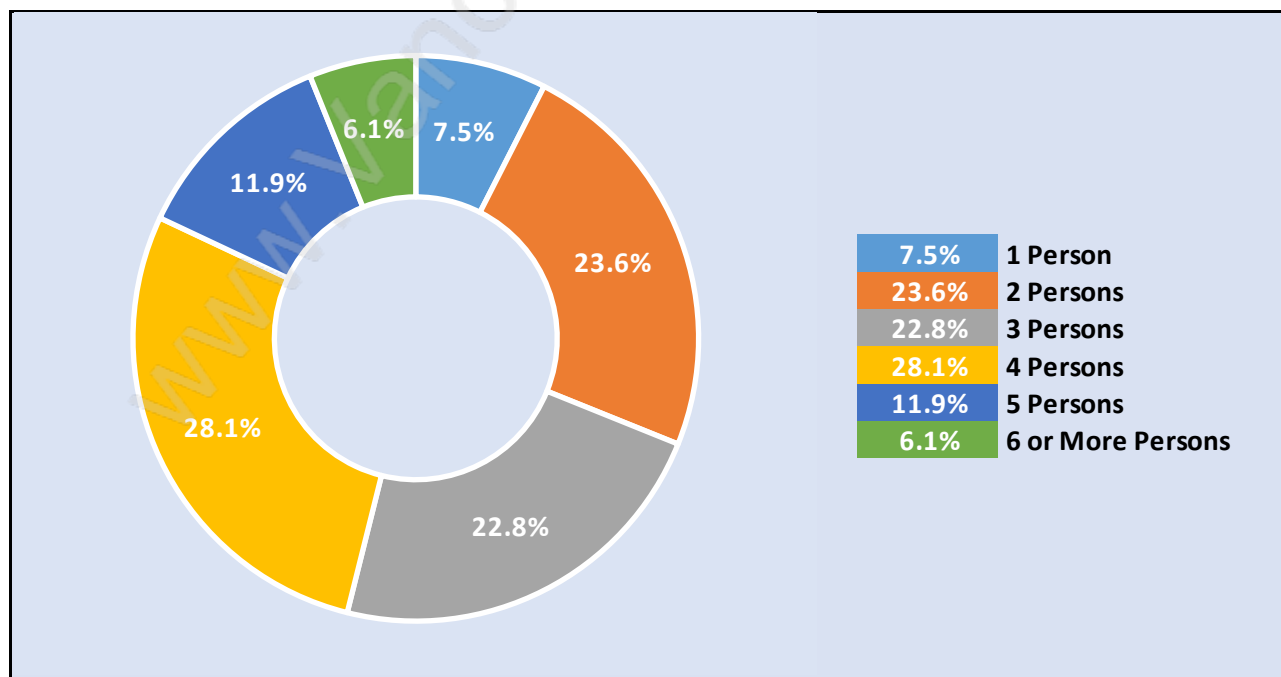

Tempe

July 2018

Population Trends in Tempe

Population by Age in Tempe

Population Age 15+ by Income Status in Tempe

Total Population Age 15 - 554

Households by Income in Tempe

Total Number of Households - 197 / Average Household Income - \$142,819

Families in Tempe

Average Persons per Family - 3.5

Children at Home in Tempe

Total Number of Children at Home - 257

Family Structure in Tempe

Total Number of Families - 177 / Average Persons per Family - 3.5

Households by Household Size in Tempe

Total Number of Households - 197

Dwellings in Tempe

Population Age 15+ in Tempe

Labour Force by Occupation in Tempe

Labour Force Participation in Tempe

Travel To Work in (from) Tempe