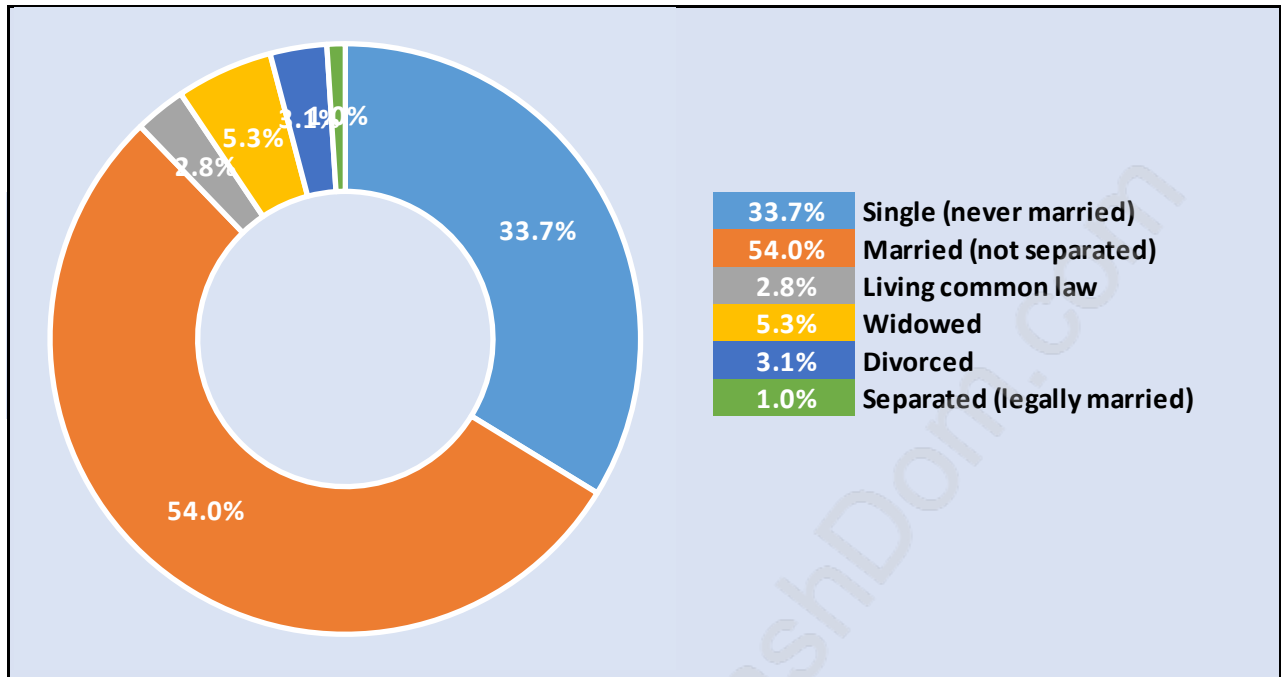

Tempe

July 2018

Population Trends in Tempe

Population by Age in Tempe

Population Age 15+ by Income Status in Tempe

Total Population Age 15 - 554

Households by Income in Tempe

Total Number of Households - 197 / Average Household Income - \$142,819

Families in Tempe

Average Persons per Family - 3.5

Children at Home in Tempe

Total Number of Children at Home - 257

Family Structure in Tempe

Total Number of Families - 177 / Average Persons per Family - 3.5