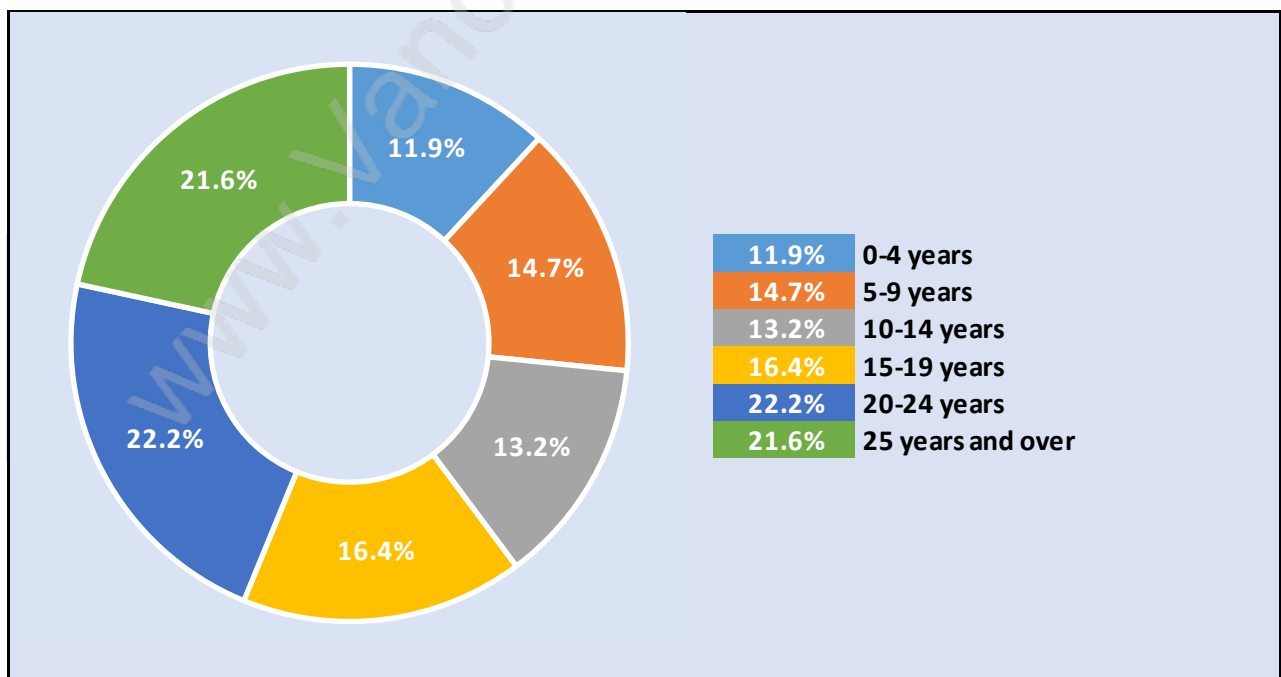

Tempe

July 2018

Population Trends in Tempe

Population by Age in Tempe

Population Age 15+ by Income Status in Tempe

Total Population Age 15 - 554

Households by Income in Tempe

Total Number of Households - 197 / Average Household Income - \$142,819

Families in Tempe

Average Persons per Family - 3.5

Children at Home in Tempe

Total Number of Children at Home - 257

Family Structure in Tempe

Total Number of Families - 177 / Average Persons per Family - 3.5