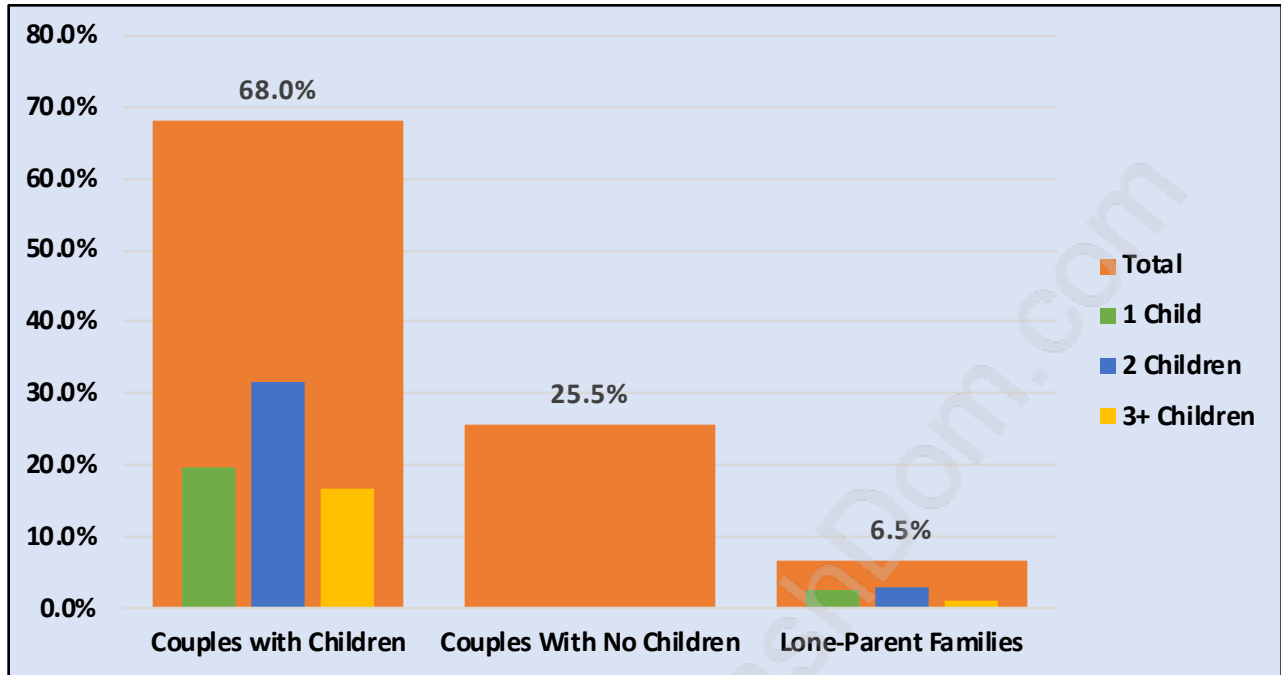

Tempe

July 2018

Population Trends in Tempe

Population by Age in Tempe

Population Age 15+ by Income Status in Tempe

Total Population Age 15 - 554

Households by Income in Tempe

Total Number of Households - 197 / Average Household Income - \$142,819

Families in Tempe

Average Persons per Family - 3.5

Children at Home in Tempe

Total Number of Children at Home - 257

Family Structure in Tempe

Total Number of Families - 177 / Average Persons per Family - 3.5

Households by Household Size in Tempe

Total Number of Households - 197

Dwellings in Tempe

Population Age 15+ in Tempe

Labour Force by Occupation in Tempe

Labour Force Participation in Tempe

Travel To Work in (from) Tempe