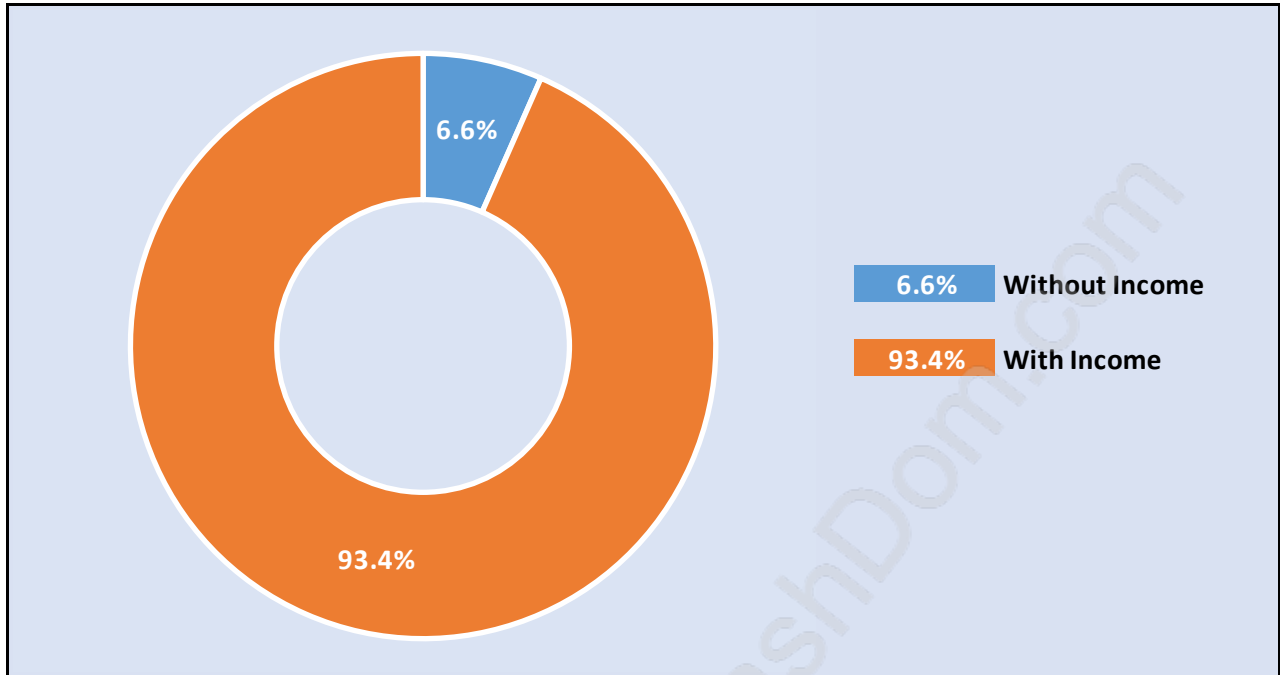

Tempe

July 2018

Population Trends in Tempe

Population by Age in Tempe

Population Age 15+ by Income Status in Tempe

Total Population Age 15 - 554

Households by Income in Tempe

Total Number of Households - 197 / Average Household Income - \$142,819

Families in Tempe

Average Persons per Family - 3.5

Children at Home in Tempe

Total Number of Children at Home - 257

Family Structure in Tempe

Total Number of Families - 177 / Average Persons per Family - 3.5