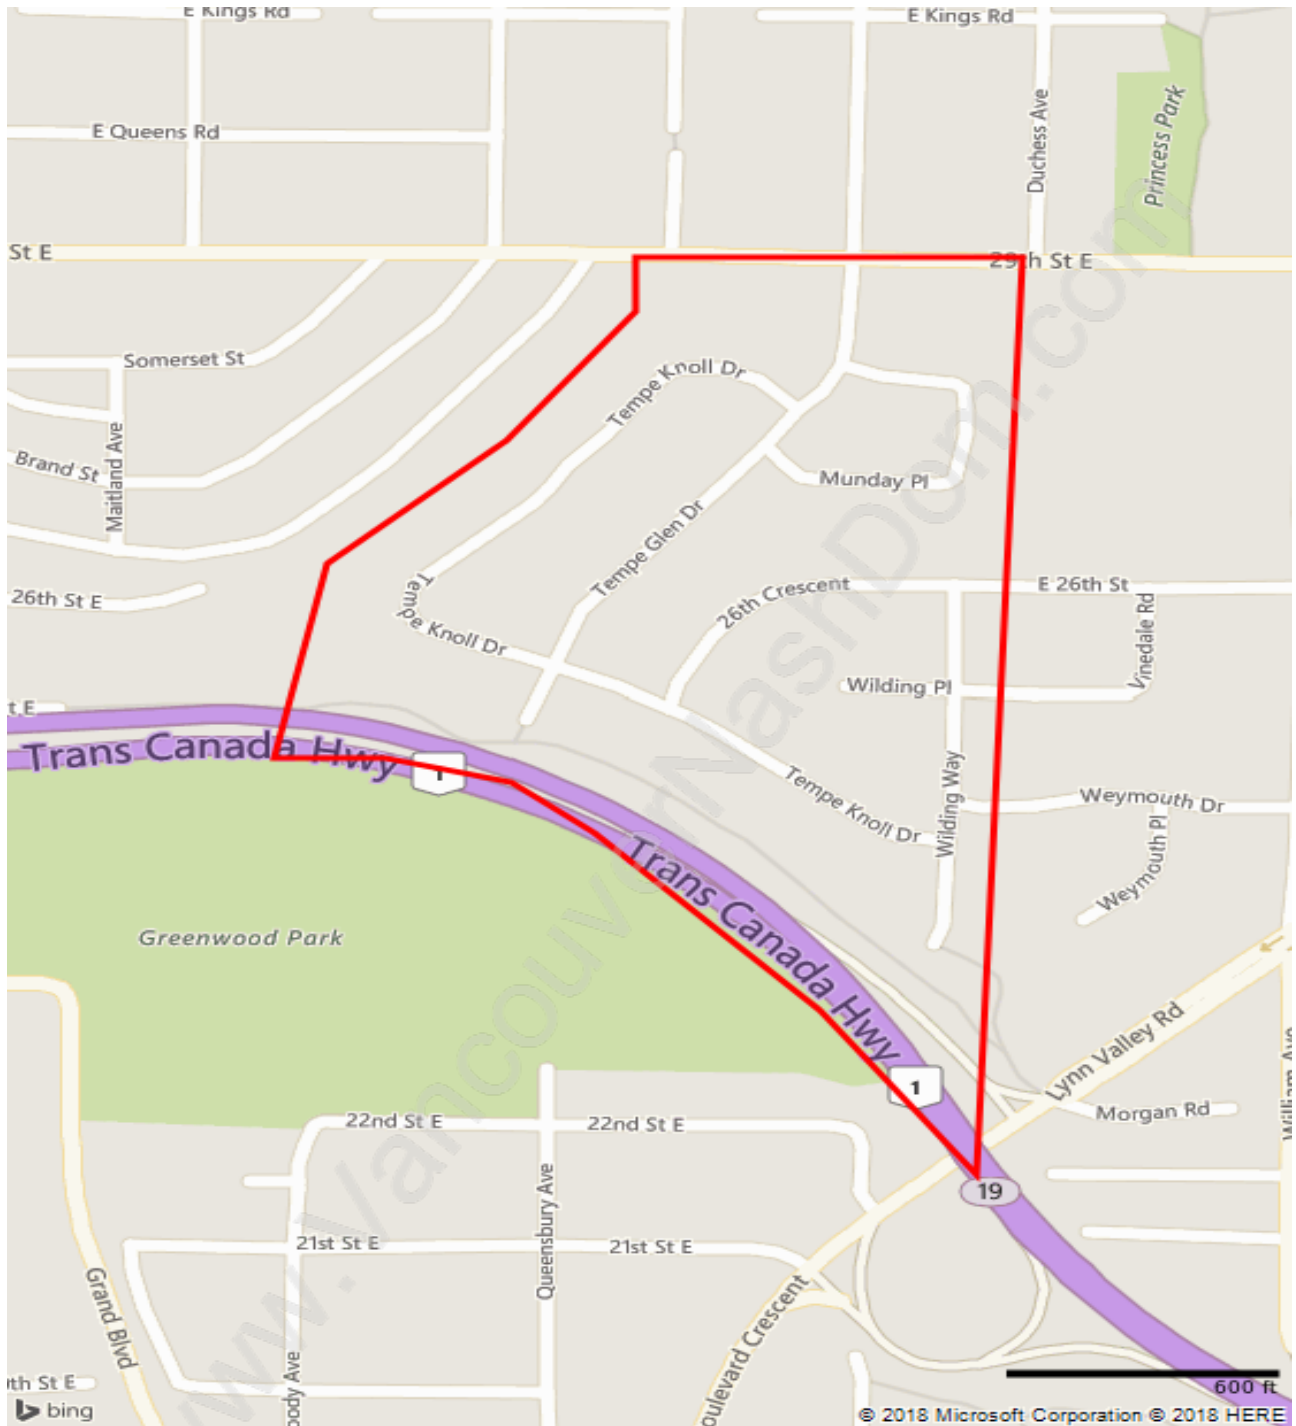

Tempe

July 2018

Population Trends in Tempe

Population by Age in Tempe

Population Age 15+ by Income Status in Tempe

Total Population Age 15 - 554

Households by Income in Tempe

Total Number of Households - 197 / Average Household Income - \$142,819

Families in Tempe

Average Persons per Family - 3.5

Children at Home in Tempe

Total Number of Children at Home - 257

Family Structure in Tempe

Total Number of Families - 177 / Average Persons per Family - 3.5