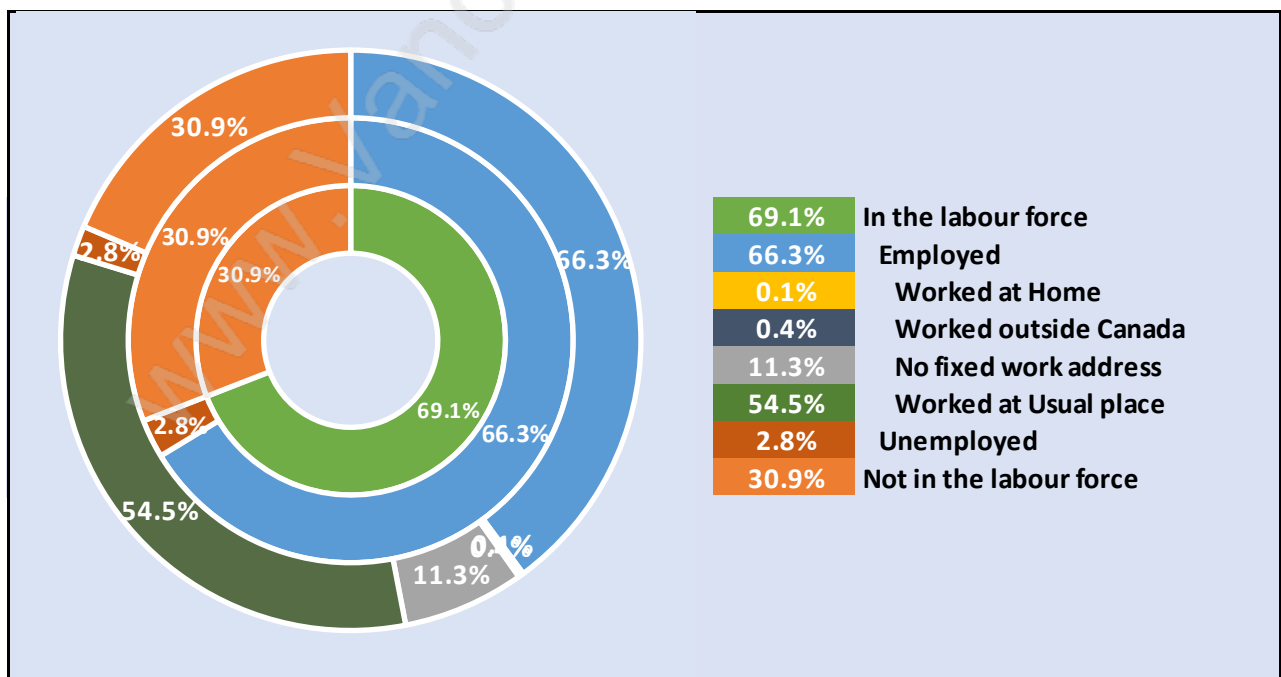

Households by Household Size in Tempe

Total Number of Households - 197

Dwellings in Tempe

Population Age 15+ in Tempe

Labour Force by Occupation in Tempe

Labour Force Participation in Tempe

Travel To Work in (from) Tempe