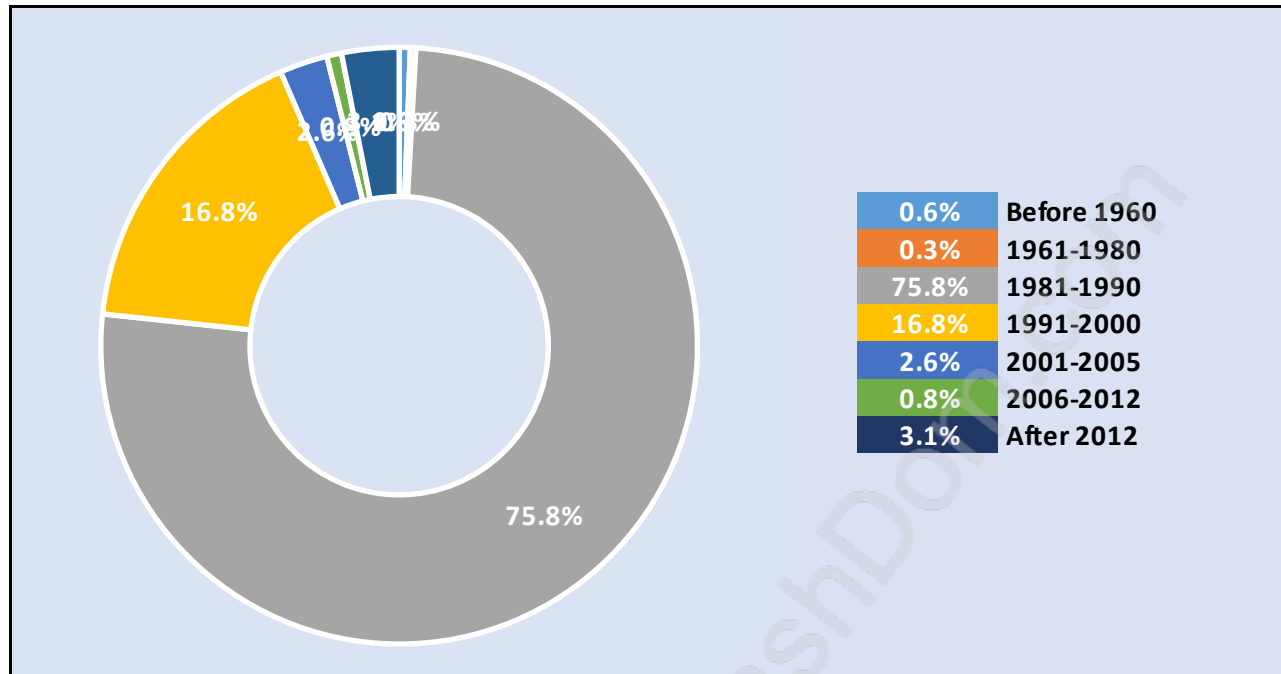

Private Dwellings by Period of Construction in Tempe

Dominant Period of Construction - 1981-1990