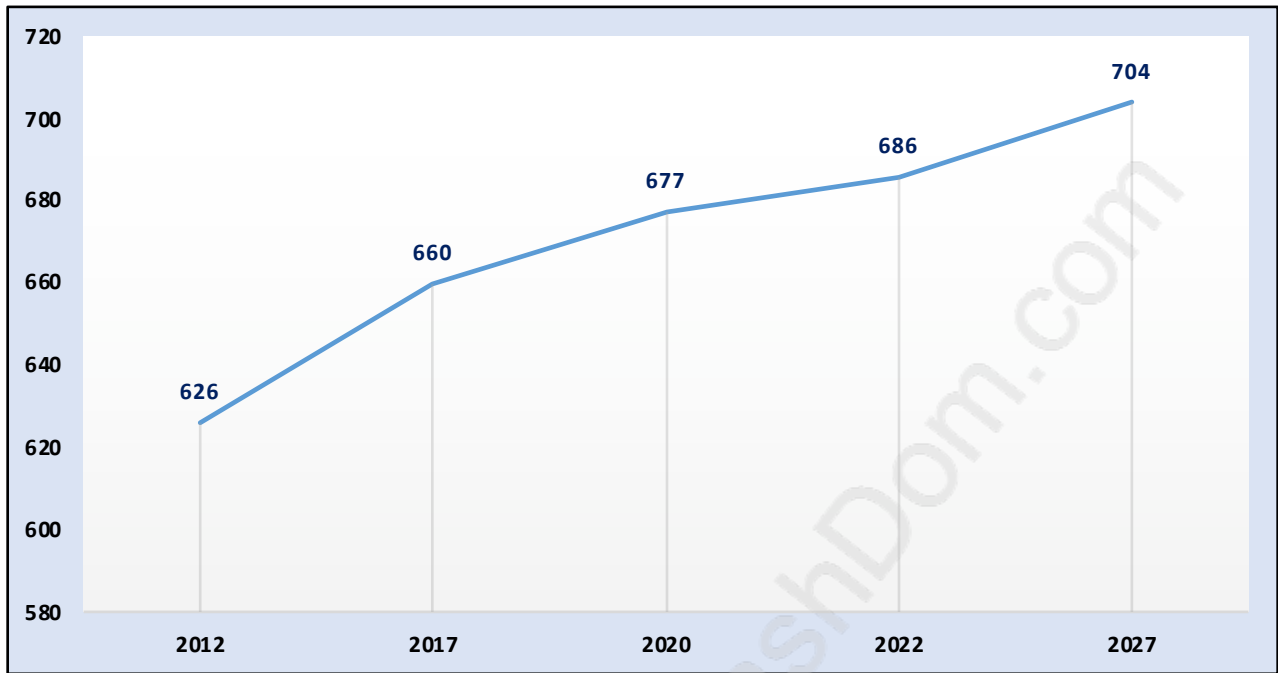

Tempe

July 2018

Population Trends in Tempe

Population by Age in Tempe

Population Age 15+ by Income Status in Tempe

Total Population Age 15 - 554

Households by Income in Tempe

Total Number of Households - 197 / Average Household Income - \$142,819

Families in Tempe

Average Persons per Family - 3.5

Children at Home in Tempe

Total Number of Children at Home - 257

Family Structure in Tempe

Total Number of Families - 177 / Average Persons per Family - 3.5