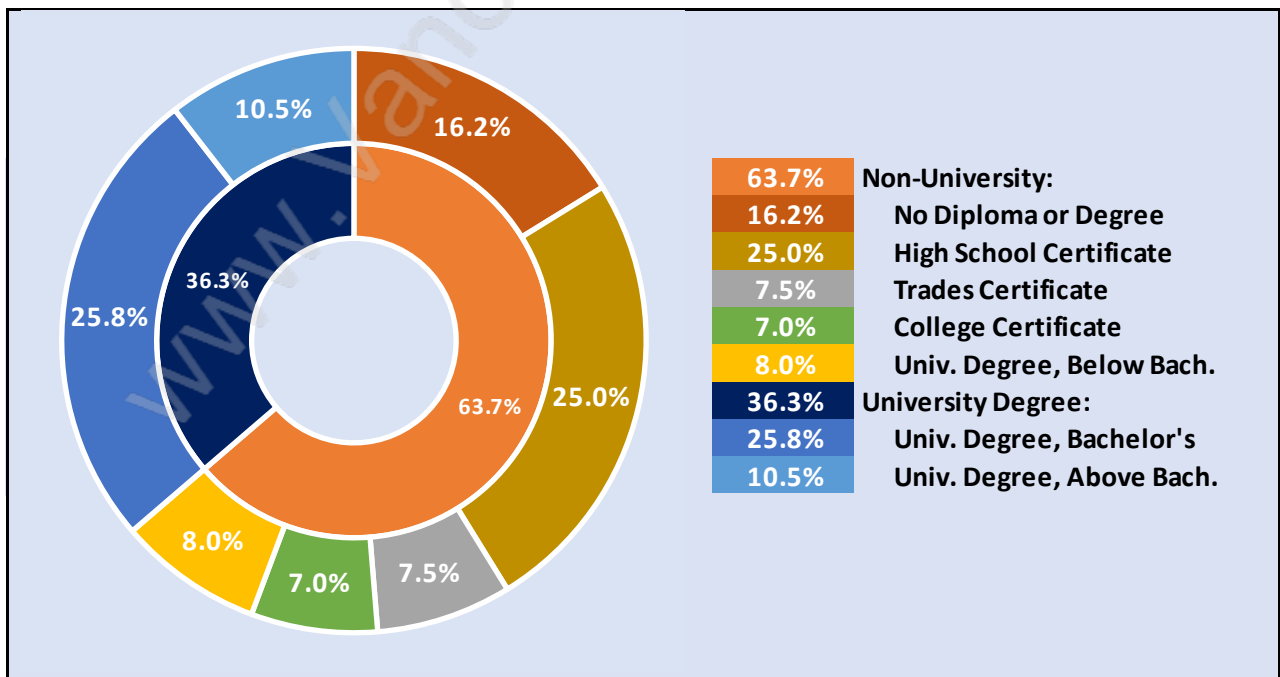

Tempe

July 2018

Population Trends in Tempe

Population by Age in Tempe

Population Age 15+ by Income Status in Tempe

Total Population Age 15 - 554

Households by Income in Tempe

Total Number of Households - 197 / Average Household Income - \$142,819

Households by Household Size in Tempe

Total Number of Households - 197

Dwellings in Tempe

Population Age 15+ in Tempe

Labour Force by Occupation in Tempe

Labour Force Participation in Tempe

Travel To Work in (from) Tempe