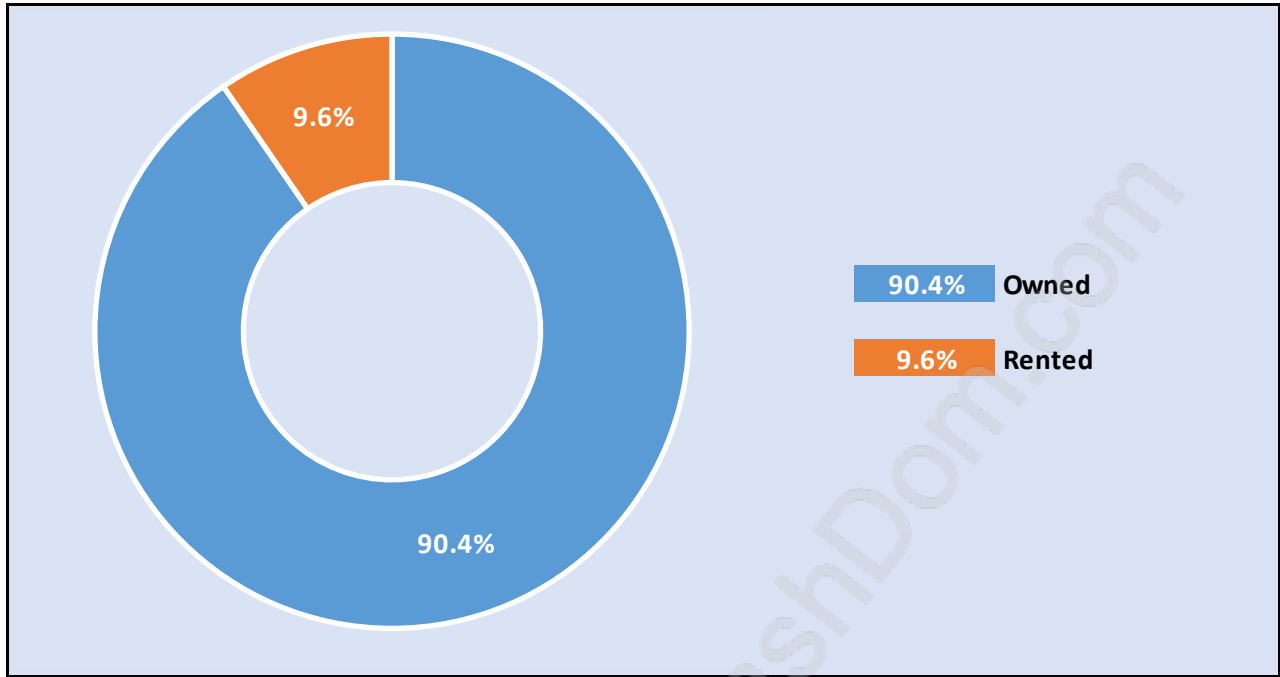

Dwellings in Tempe