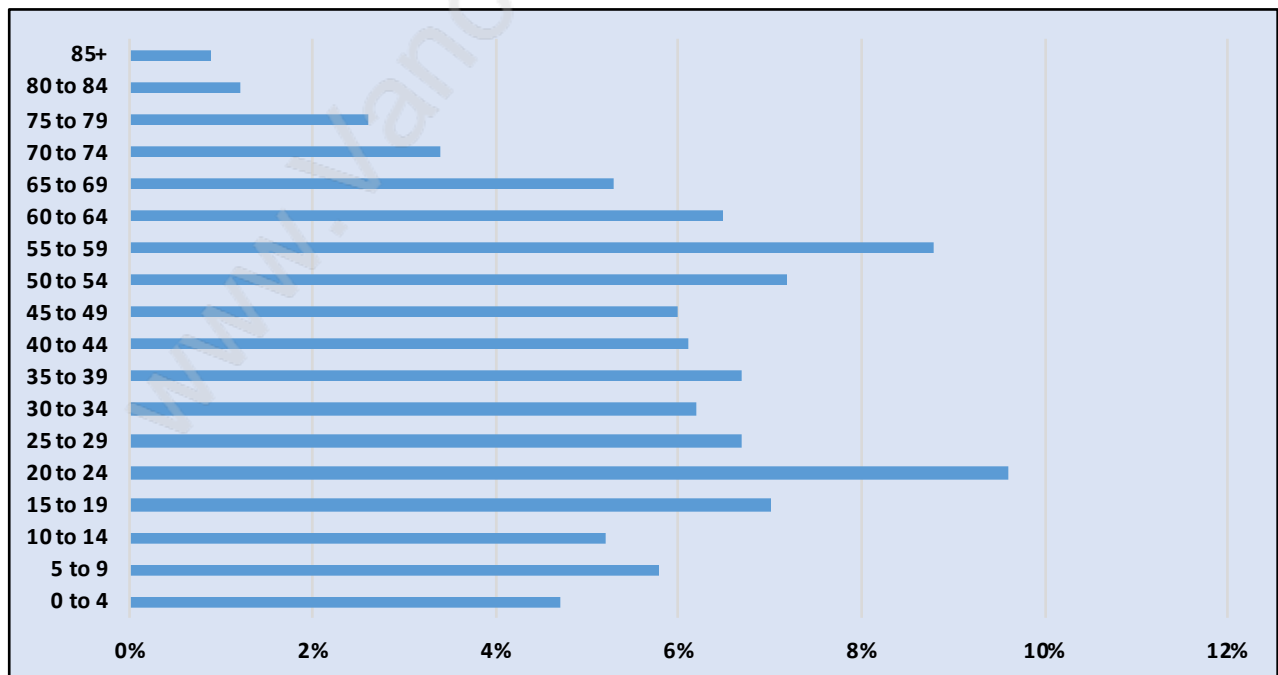

Tempe

July 2018

Population Trends in Tempe

Population by Age in Tempe

Population Age 15+ by Income Status in Tempe

Total Population Age 15 - 554

Households by Income in Tempe

Total Number of Households - 197 / Average Household Income - \$142,819

Families in Tempe

Average Persons per Family - 3.5

Children at Home in Tempe

Total Number of Children at Home - 257

Family Structure in Tempe

Total Number of Families - 177 / Average Persons per Family - 3.5