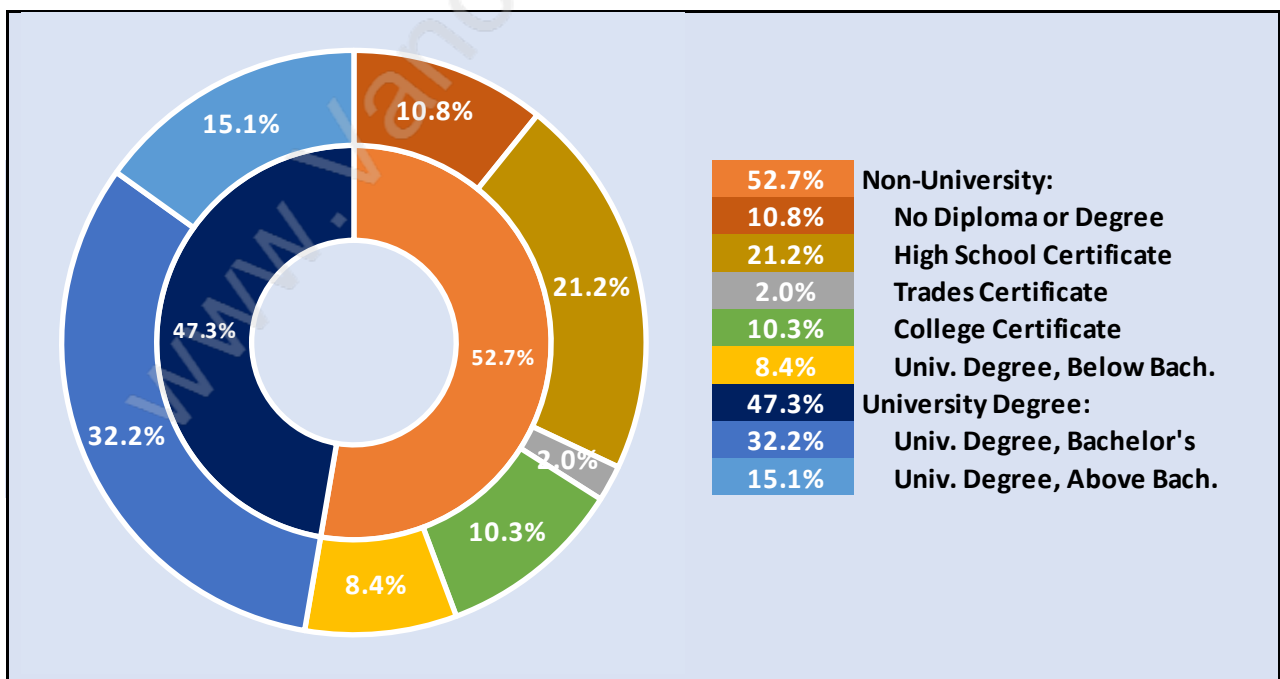

Terra Nova

Population Trends in Terra Nova

Population by Age in Terra Nova

Population Age 15+ by Income Status in Terra Nova

Total Population Age 15 - 4,798

Households by Income in Terra Nova

Total Number of Households - 1,903 / Average Household Income - \$122,045

Households by Household Size in Terra Nova

Total Number of Households - 1,903

Dwellings in Terra Nova

Population Age 15+ in Terra Nova

Labour Force by Occupation in Terra Nova

Labour Force Participation in Terra Nova