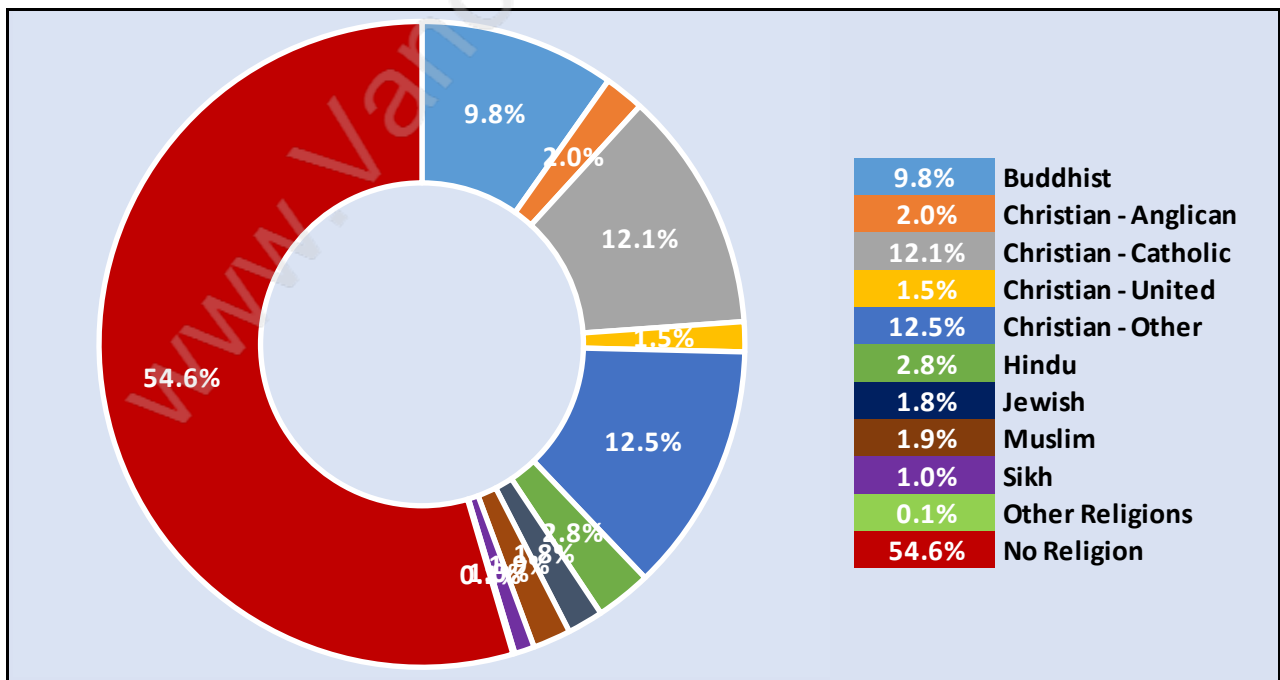

Population by Religion in Terra Nova