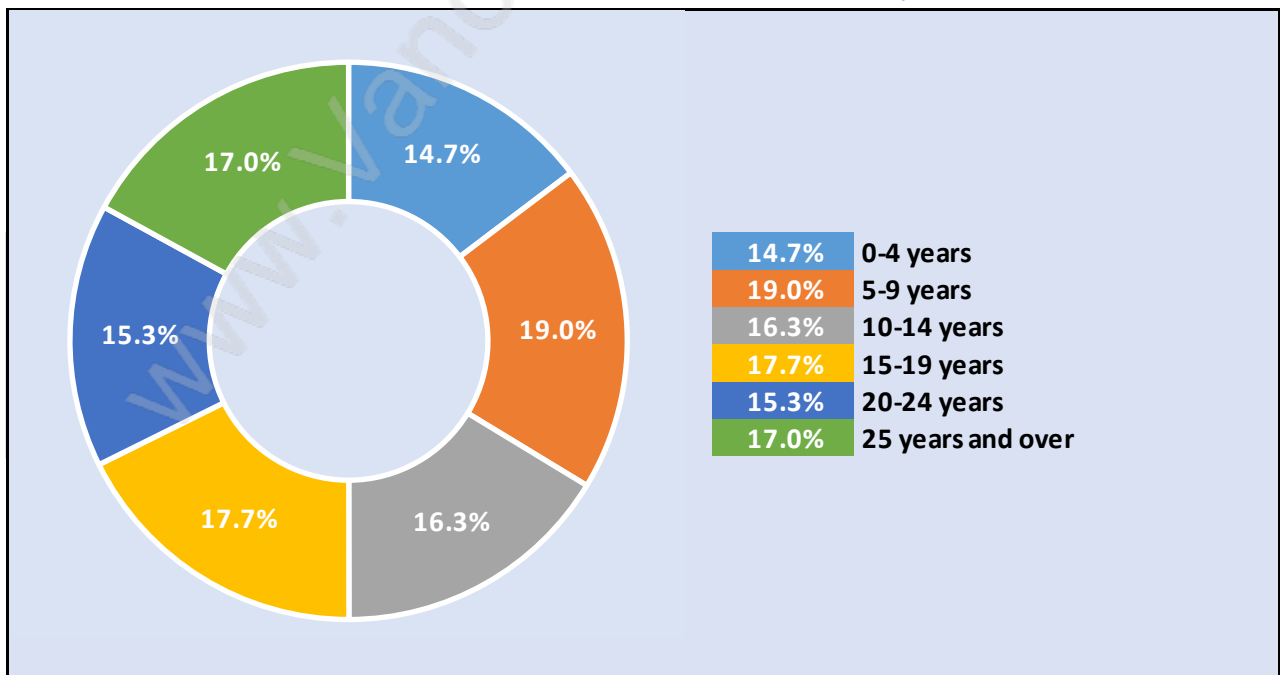

Terra Nova

Population Trends in Terra Nova

Population by Age in Terra Nova

Population Age 15+ by Income Status in Terra Nova

Total Population Age 15 - 4,798

Households by Income in Terra Nova

Total Number of Households - 1,903 / Average Household Income - \$122,045

Families in Terra Nova

Average Persons per Family - 3.1

Children at Home in Terra Nova

Total Number of Children at Home - 1,878

Family Structure in Terra Nova

Total Number of Families - 1,600 / Average Persons per Family - 3.1

Households by Household Size in Terra Nova

Total Number of Households - 1,903

Dwellings in Terra Nova

Population Age 15+ in Terra Nova

Labour Force by Occupation in Terra Nova

Labour Force Participation in Terra Nova