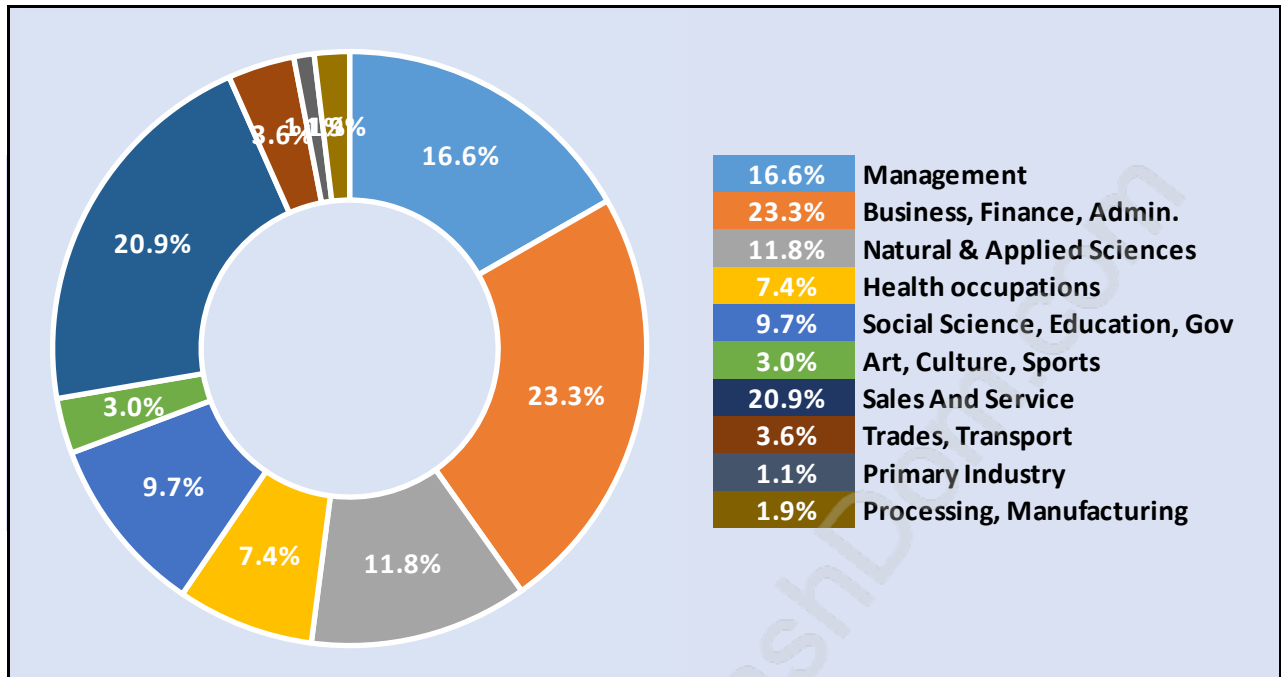

Terra Nova

Population Trends in Terra Nova

Population by Age in Terra Nova

Population Age 15+ by Income Status in Terra Nova

Total Population Age 15 - 4,798

Households by Income in Terra Nova

Total Number of Households - 1,903 / Average Household Income - \$122,045

Households by Household Size in Terra Nova

Total Number of Households - 1,903

Dwellings in Terra Nova

Population Age 15+ in Terra Nova

Labour Force by Occupation in Terra Nova

Labour Force Participation in Terra Nova