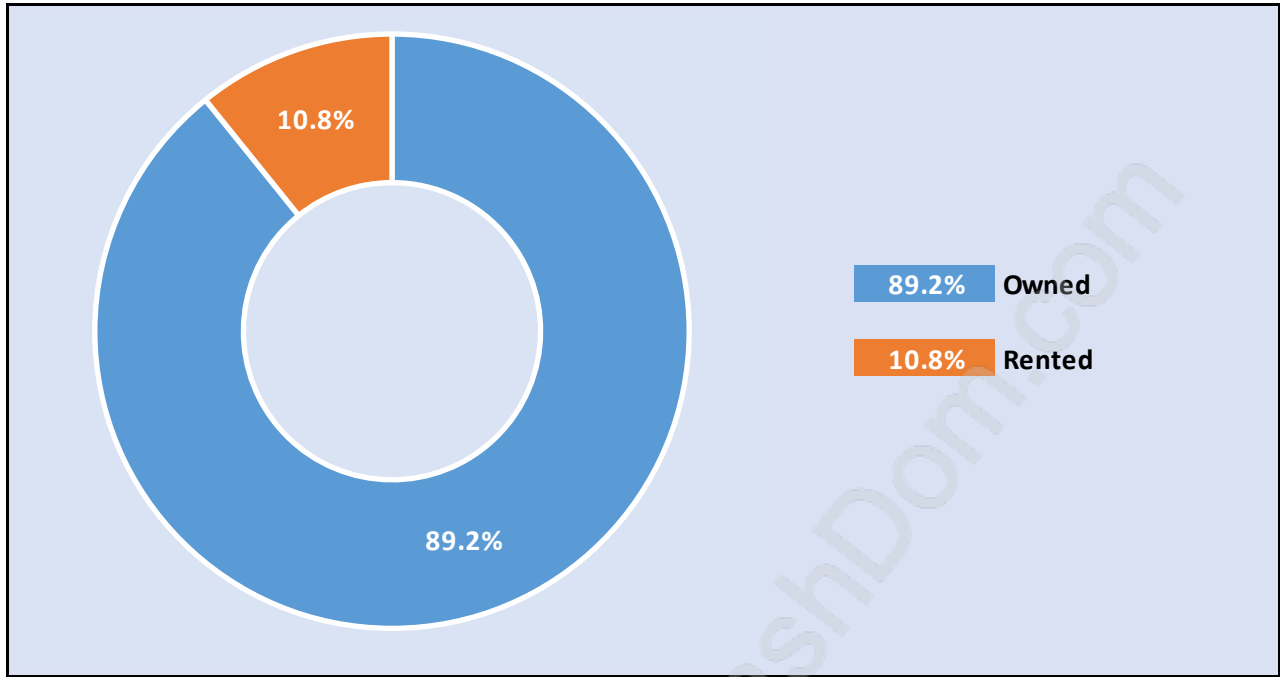

Terra Nova

Population Trends in Terra Nova

Population by Age in Terra Nova

Population Age 15+ by Income Status in Terra Nova

Total Population Age 15 - 4,798

Households by Income in Terra Nova

Total Number of Households - 1,903 / Average Household Income - \$122,045

Families in Terra Nova

Average Persons per Family - 3.1

Children at Home in Terra Nova

Total Number of Children at Home - 1,878

Family Structure in Terra Nova

Total Number of Families - 1,600 / Average Persons per Family - 3.1

Households by Household Size in Terra Nova

Total Number of Households - 1,903

Dwellings in Terra Nova

Population Age 15+ in Terra Nova

Labour Force by Occupation in Terra Nova

Labour Force Participation in Terra Nova