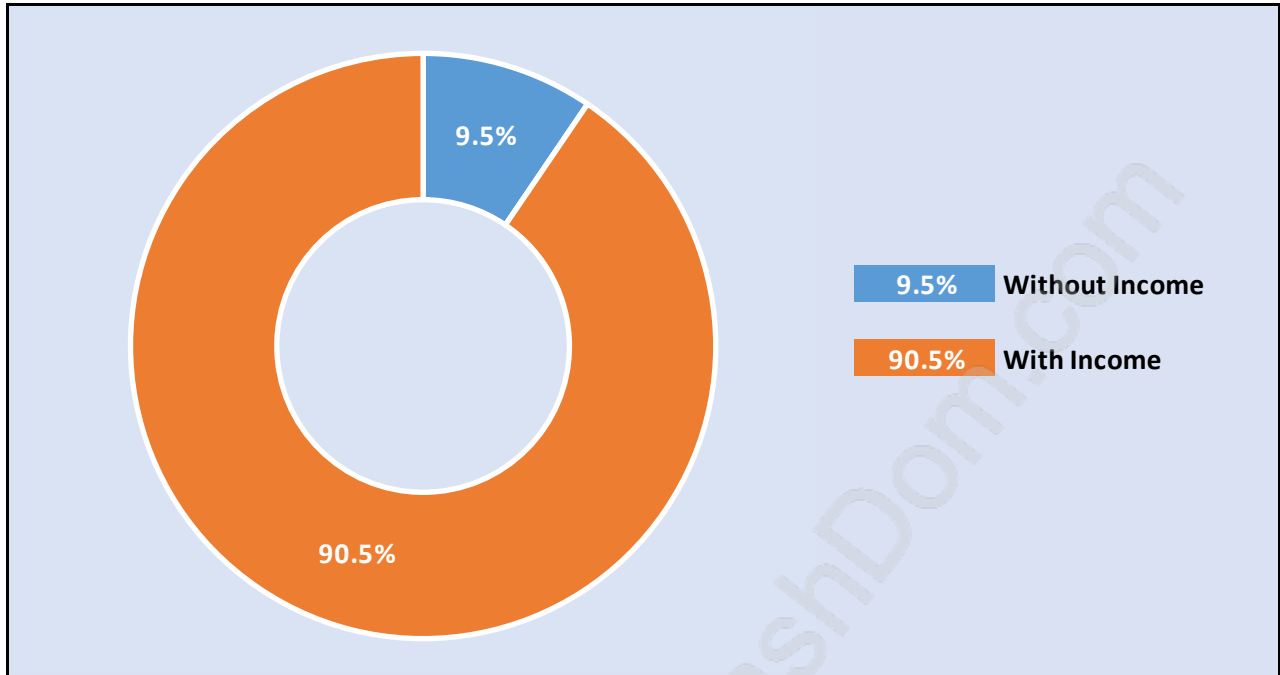

Terra Nova

Population Trends in Terra Nova

Population by Age in Terra Nova

Population Age 15+ by Income Status in Terra Nova

Total Population Age 15 - 4,798

Households by Income in Terra Nova

Total Number of Households - 1,903 / Average Household Income - \$122,045

Families in Terra Nova

Average Persons per Family - 3.1

Children at Home in Terra Nova

Total Number of Children at Home - 1,878

Family Structure in Terra Nova

Total Number of Families - 1,600 / Average Persons per Family - 3.1