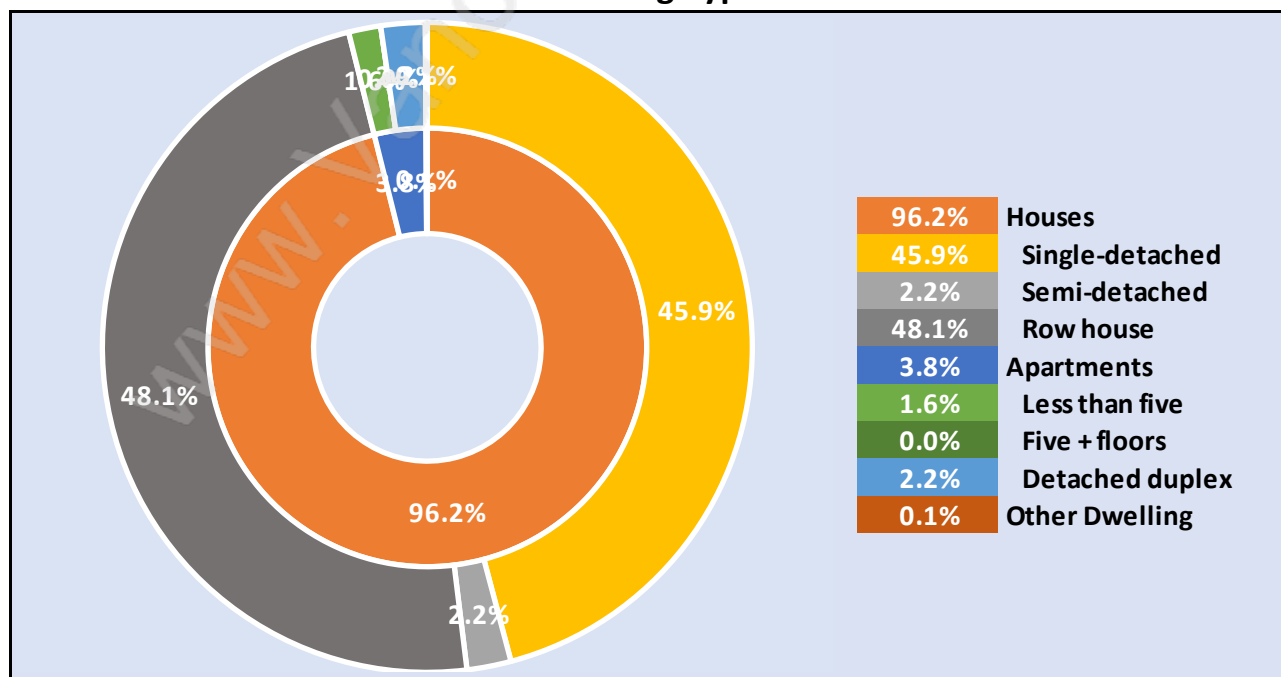

Terra Nova

Population Trends in Terra Nova

Population by Age in Terra Nova

Population Age 15+ by Income Status in Terra Nova

Total Population Age 15 - 4,798

Households by Income in Terra Nova

Total Number of Households - 1,903 / Average Household Income - \$122,045

Families in Terra Nova

Average Persons per Family - 3.1

Children at Home in Terra Nova

Total Number of Children at Home - 1,878

Family Structure in Terra Nova

Total Number of Families - 1,600 / Average Persons per Family - 3.1

Households by Household Size in Terra Nova

Total Number of Households - 1,903

Dwellings in Terra Nova

Population Age 15+ in Terra Nova

Labour Force by Occupation in Terra Nova

Labour Force Participation in Terra Nova

Travel To Work in (from) Terra Nova

Occupied Dwellings by Structure Type in Terra Nova

Dominant Bulding Type - Houses

Private Dwellings by Period of Construction in Terra Nova

Dominant Period of Construction - 1991-2000