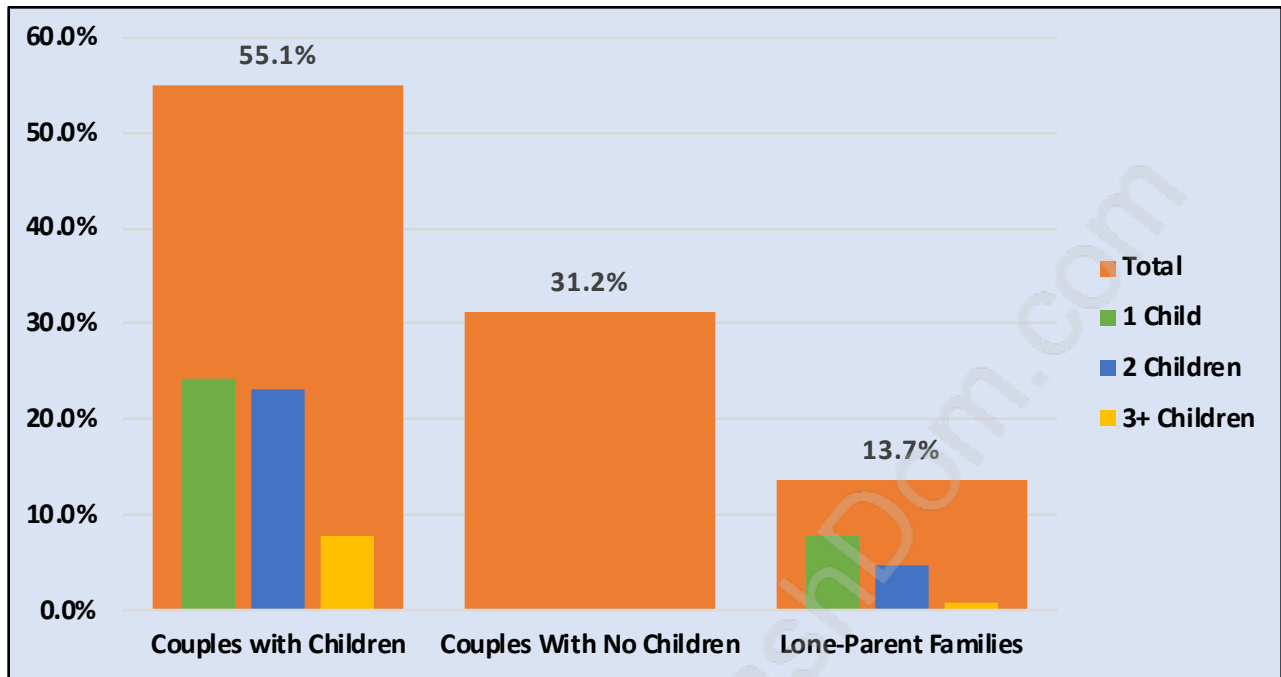

Terra Nova

Population Trends in Terra Nova

Population by Age in Terra Nova

Population Age 15+ by Income Status in Terra Nova

Total Population Age 15 - 4,798

Households by Income in Terra Nova

Total Number of Households - 1,903 / Average Household Income - \$122,045

Families in Terra Nova

Average Persons per Family - 3.1

Children at Home in Terra Nova

Total Number of Children at Home - 1,878

Family Structure in Terra Nova

Total Number of Families - 1,600 / Average Persons per Family - 3.1

Households by Household Size in Terra Nova

Total Number of Households - 1,903

Dwellings in Terra Nova

Population Age 15+ in Terra Nova

Labour Force by Occupation in Terra Nova

Labour Force Participation in Terra Nova