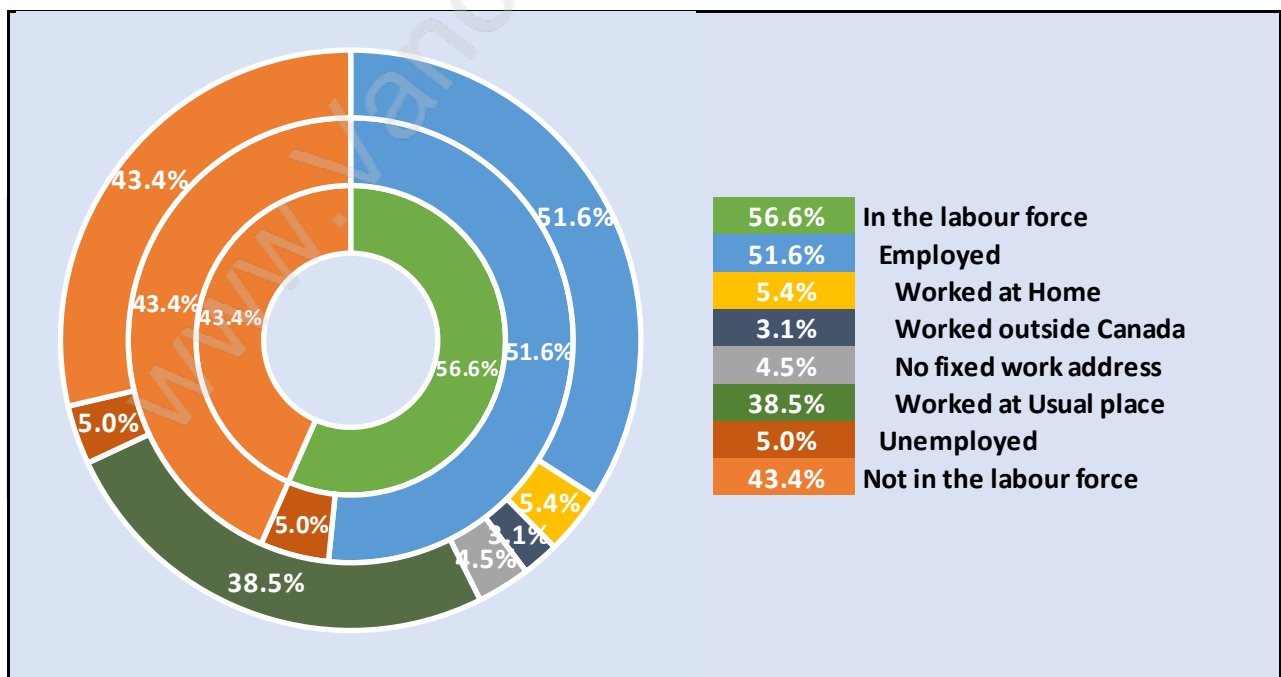

Terra Nova

Population Trends in Terra Nova

Population by Age in Terra Nova

Population Age 15+ by Income Status in Terra Nova

Total Population Age 15 - 4,798

Households by Income in Terra Nova

Total Number of Households - 1,903 / Average Household Income - \$122,045

Households by Household Size in Terra Nova

Total Number of Households - 1,903

Dwellings in Terra Nova

Population Age 15+ in Terra Nova

Labour Force by Occupation in Terra Nova

Labour Force Participation in Terra Nova