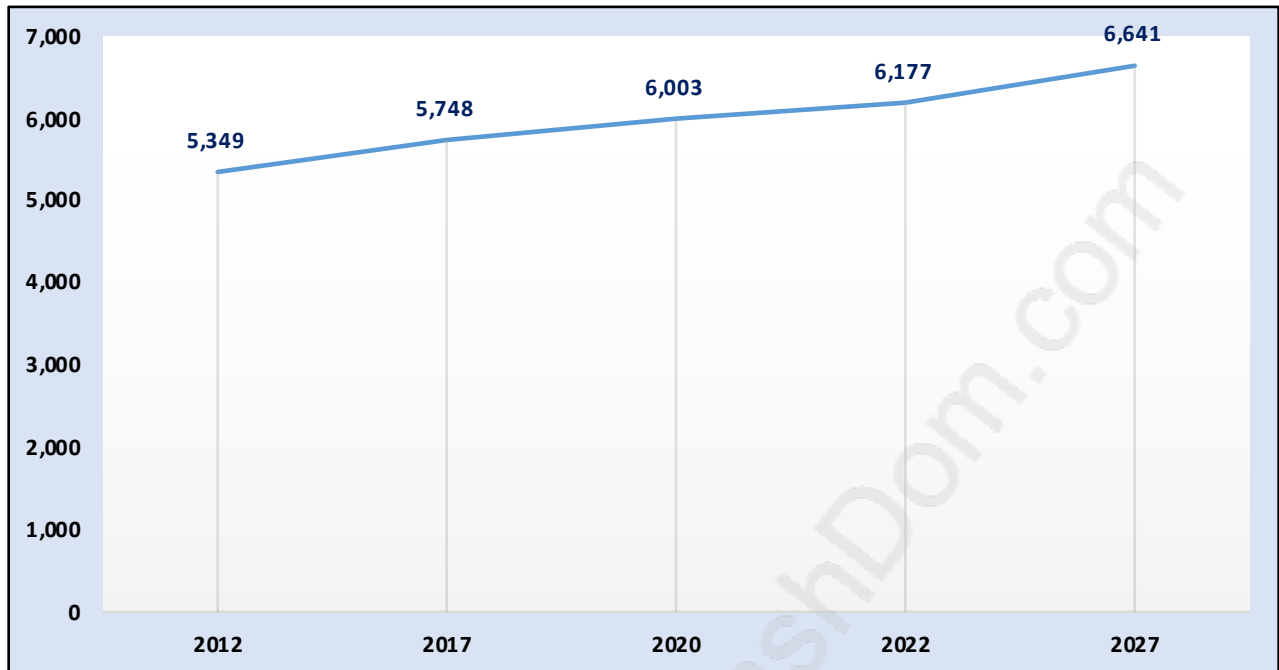

Terra Nova

Population Trends in Terra Nova

Population by Age in Terra Nova

Population Age 15+ by Income Status in Terra Nova

Total Population Age 15 - 4,798

Households by Income in Terra Nova

Total Number of Households - 1,903 / Average Household Income - \$122,045

Families in Terra Nova

Average Persons per Family - 3.1

Children at Home in Terra Nova

Total Number of Children at Home - 1,878

Family Structure in Terra Nova

Total Number of Families - 1,600 / Average Persons per Family - 3.1