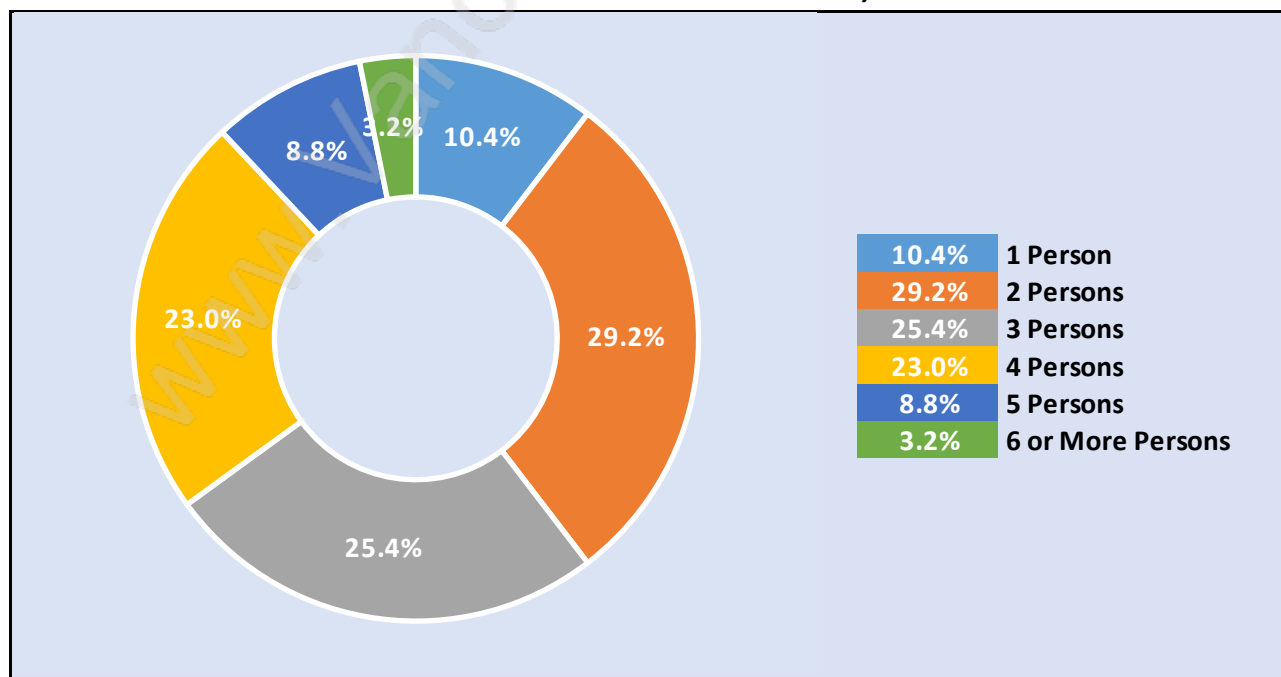

Terra Nova

Population Trends in Terra Nova

Population by Age in Terra Nova

Population Age 15+ by Income Status in Terra Nova

Total Population Age 15 - 4,798

Households by Income in Terra Nova

Total Number of Households - 1,903 / Average Household Income - \$122,045

Families in Terra Nova

Average Persons per Family - 3.1

Children at Home in Terra Nova

Total Number of Children at Home - 1,878

Family Structure in Terra Nova

Total Number of Families - 1,600 / Average Persons per Family - 3.1

Households by Household Size in Terra Nova

Total Number of Households - 1,903

Dwellings in Terra Nova

Population Age 15+ in Terra Nova

Labour Force by Occupation in Terra Nova

Labour Force Participation in Terra Nova