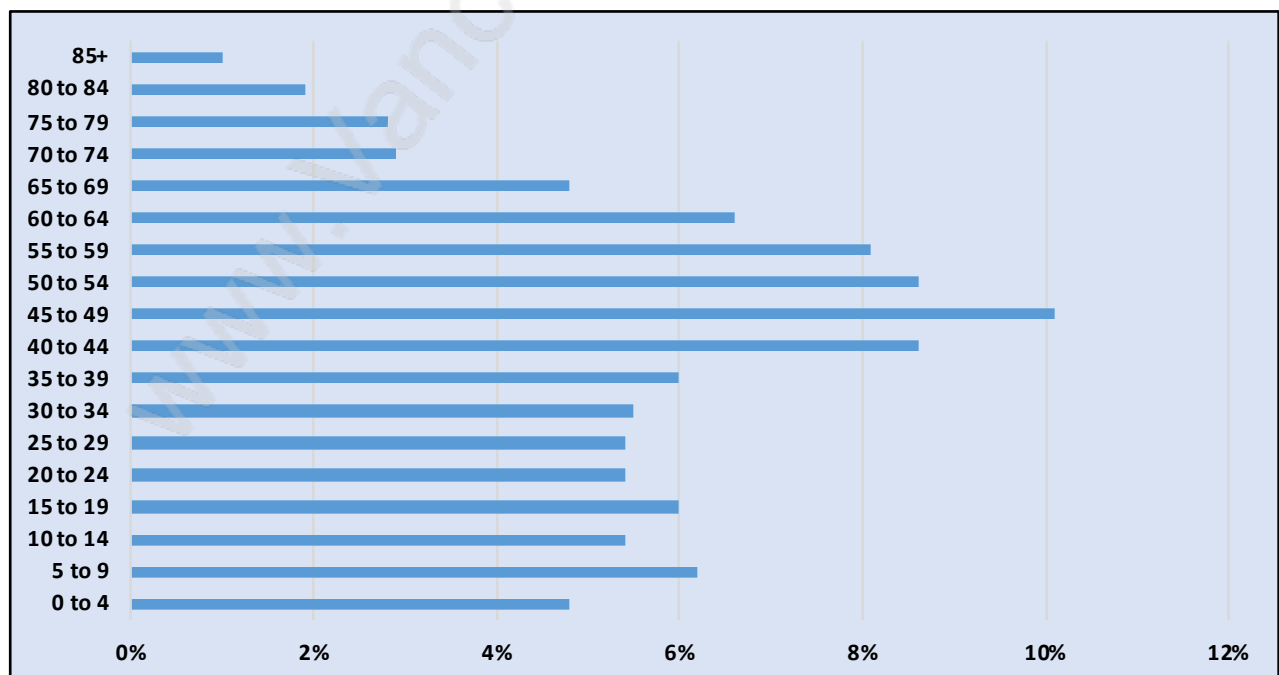

Terra Nova

Population Trends in Terra Nova

Population by Age in Terra Nova

Population Age 15+ by Income Status in Terra Nova

Total Population Age 15 - 4,798

Households by Income in Terra Nova

Total Number of Households - 1,903 / Average Household Income - \$122,045

Families in Terra Nova

Average Persons per Family - 3.1

Children at Home in Terra Nova

Total Number of Children at Home - 1,878

Family Structure in Terra Nova

Total Number of Families - 1,600 / Average Persons per Family - 3.1