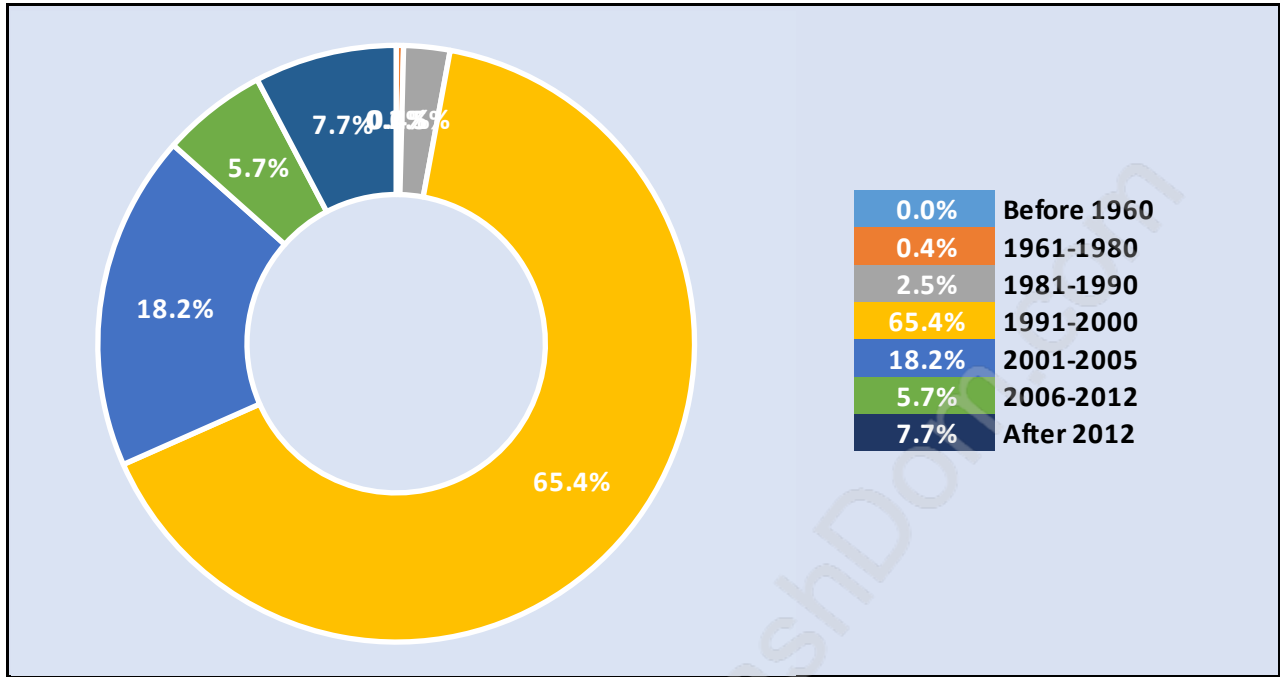

Terra Nova

Population Trends in Terra Nova

Population by Age in Terra Nova

Population Age 15+ by Income Status in Terra Nova

Total Population Age 15 - 4,798

Households by Income in Terra Nova

Total Number of Households - 1,903 / Average Household Income - \$122,045

Travel To Work in (from) Terra Nova

Occupied Dwellings by Structure Type in Terra Nova

Dominant Bulding Type - Houses

Private Dwellings by Period of Construction in Terra Nova

Dominant Period of Construction - 1991-2000