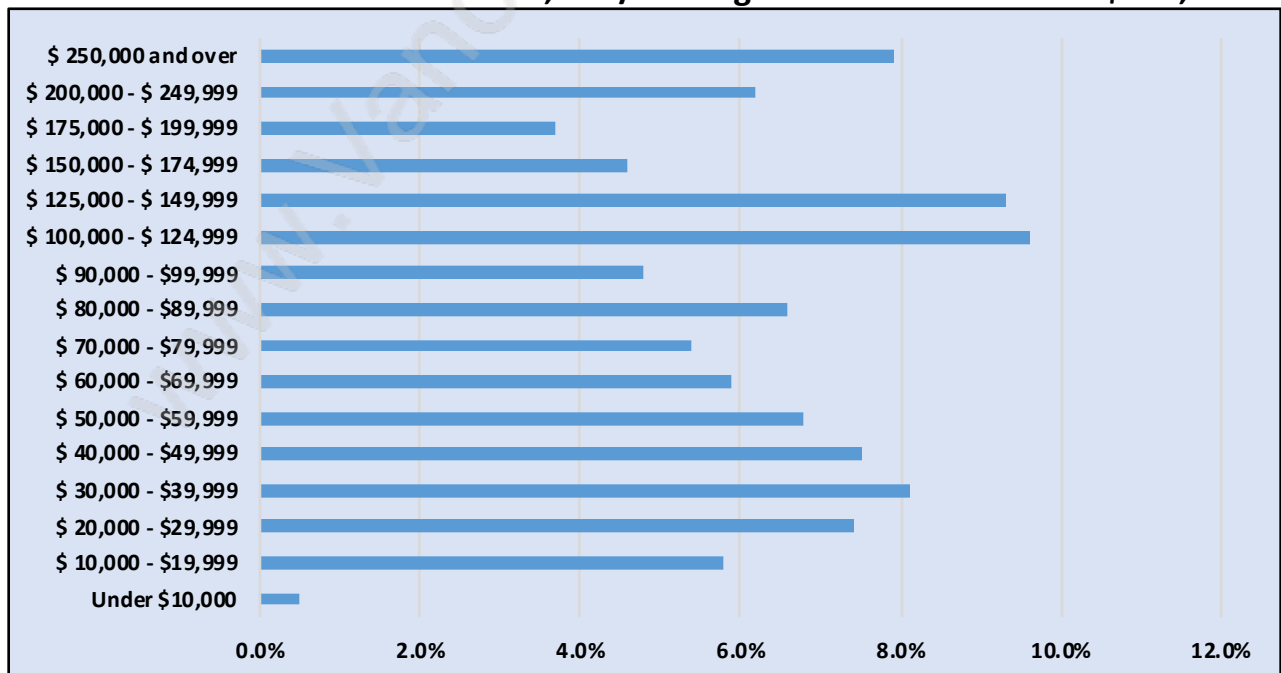

Terra Nova

Population Trends in Terra Nova

Population by Age in Terra Nova

Population Age 15+ by Income Status in Terra Nova

Total Population Age 15 - 4,798

Households by Income in Terra Nova

Total Number of Households - 1,903 / Average Household Income - \$122,045

Families in Terra Nova

Average Persons per Family - 3.1

Children at Home in Terra Nova

Total Number of Children at Home - 1,878

Family Structure in Terra Nova

Total Number of Families - 1,600 / Average Persons per Family - 3.1