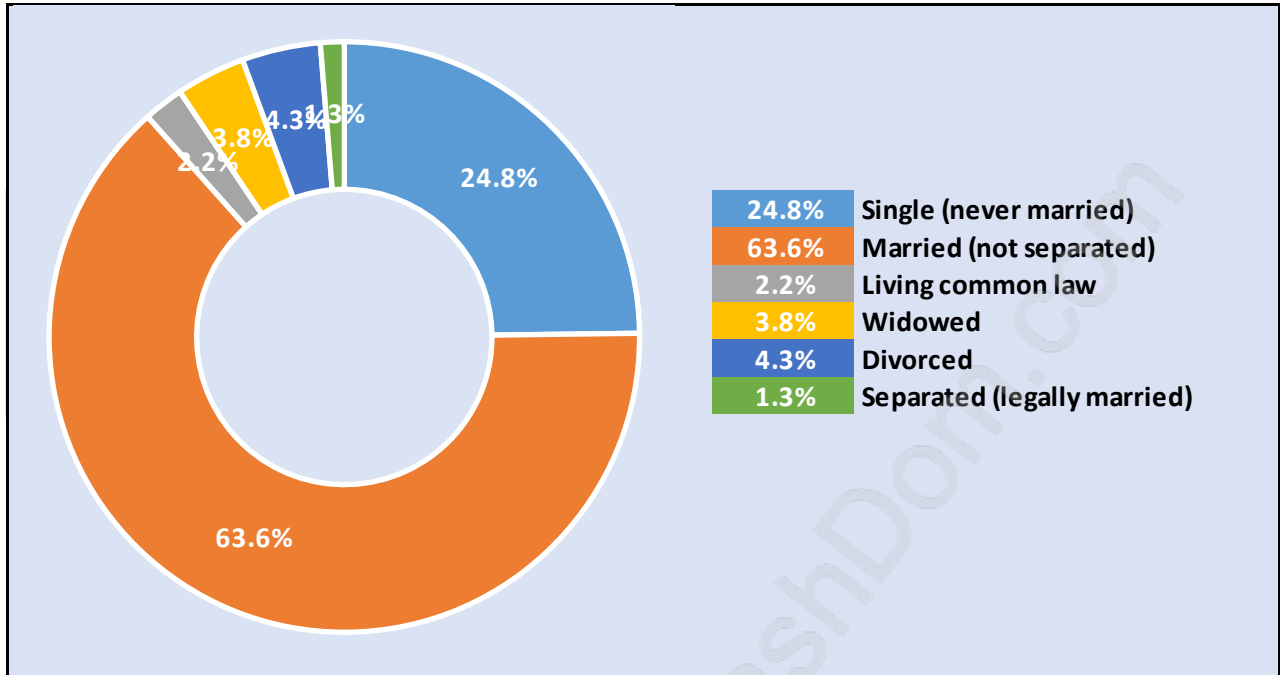

Terra Nova

Population Trends in Terra Nova

Population by Age in Terra Nova

Population Age 15+ by Income Status in Terra Nova

Total Population Age 15 - 4,798

Households by Income in Terra Nova

Total Number of Households - 1,903 / Average Household Income - \$122,045

Families in Terra Nova

Average Persons per Family - 3.1

Children at Home in Terra Nova

Total Number of Children at Home - 1,878

Family Structure in Terra Nova

Total Number of Families - 1,600 / Average Persons per Family - 3.1

Households by Household Size in Terra Nova

Total Number of Households - 1,903

Dwellings in Terra Nova

Population Age 15+ in Terra Nova

Labour Force by Occupation in Terra Nova

Labour Force Participation in Terra Nova