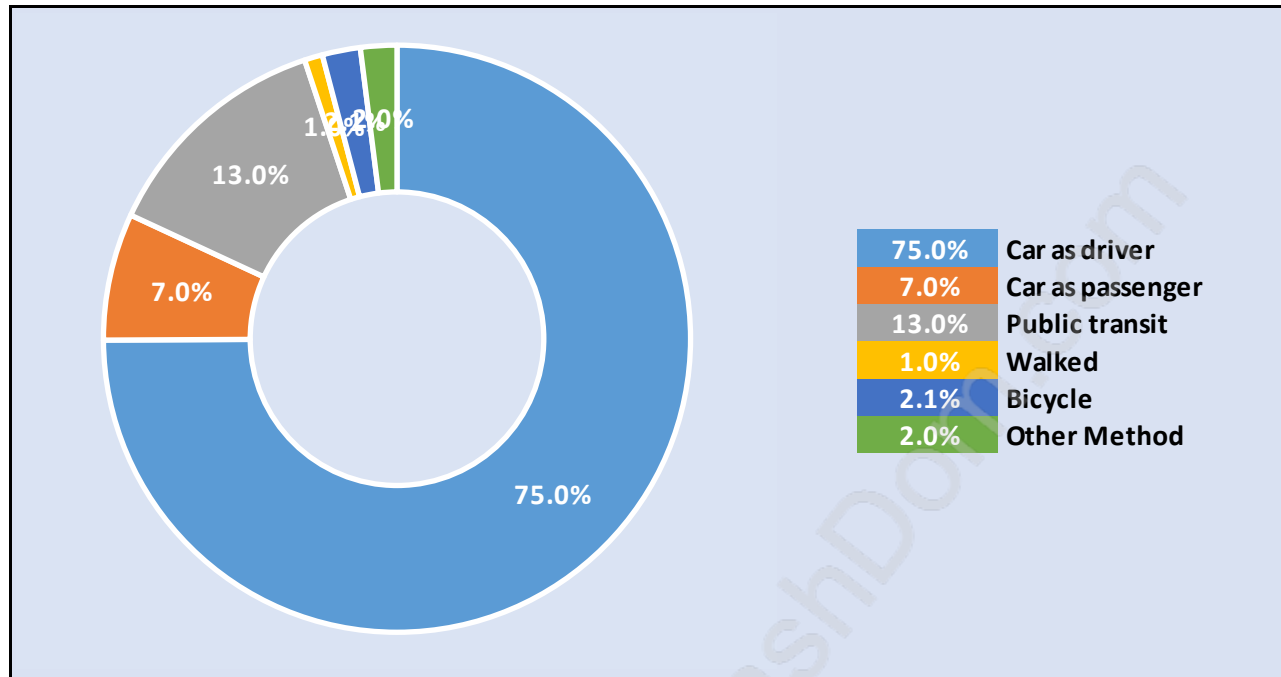

Travel To Work in (from) Terra Nova