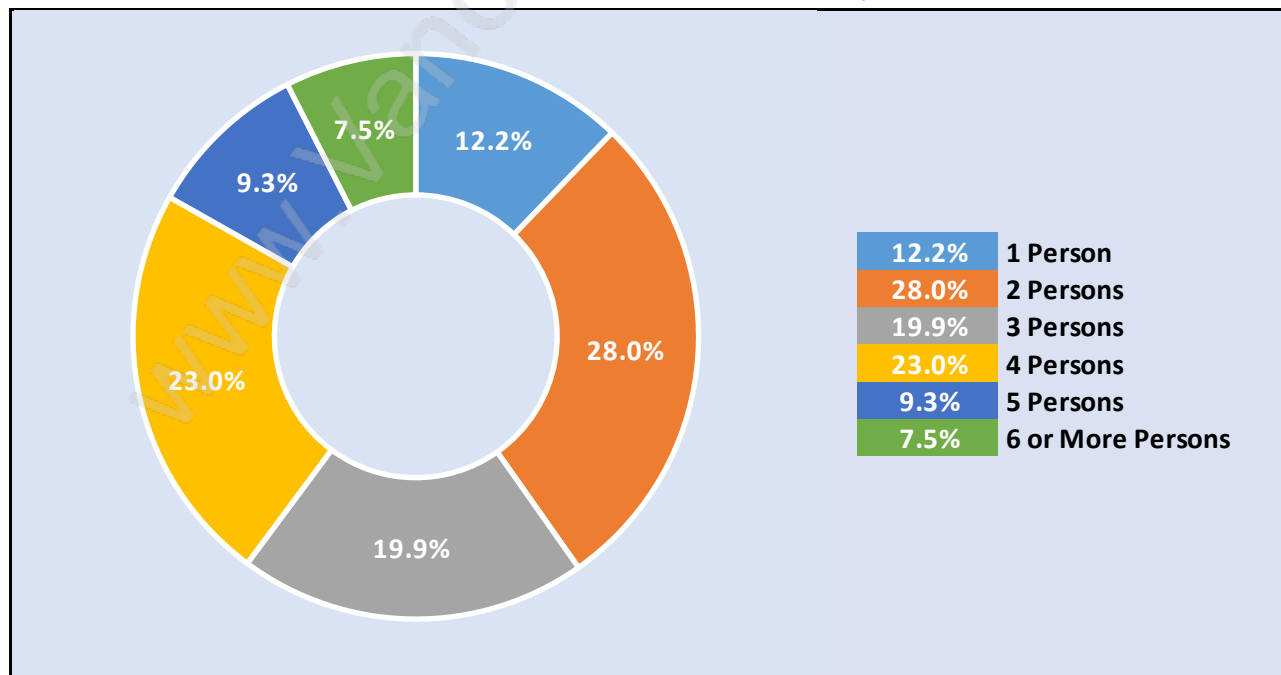

The Crest

Population Trends in The Crest

Population by Age in The Crest

Population Age 15+ by Income Status in The Crest

Total Population Age 15 - 2,839

Households by Income in The Crest

Total Number of Households - 1,068 / Average Household Income - \$125,486

Families in The Crest

Average Persons per Family - 3.4

Children at Home in The Crest

Total Number of Children at Home - 1,246

Family Structure in The Crest

Total Number of Families - 899 / Average Persons per Family - 3.4

Households by Household Size in The Crest

Total Number of Households - 1,068

Dwellings in The Crest

Population Age 15+ in The Crest

Labour Force by Occupation in The Crest

Labour Force Participation in The Crest