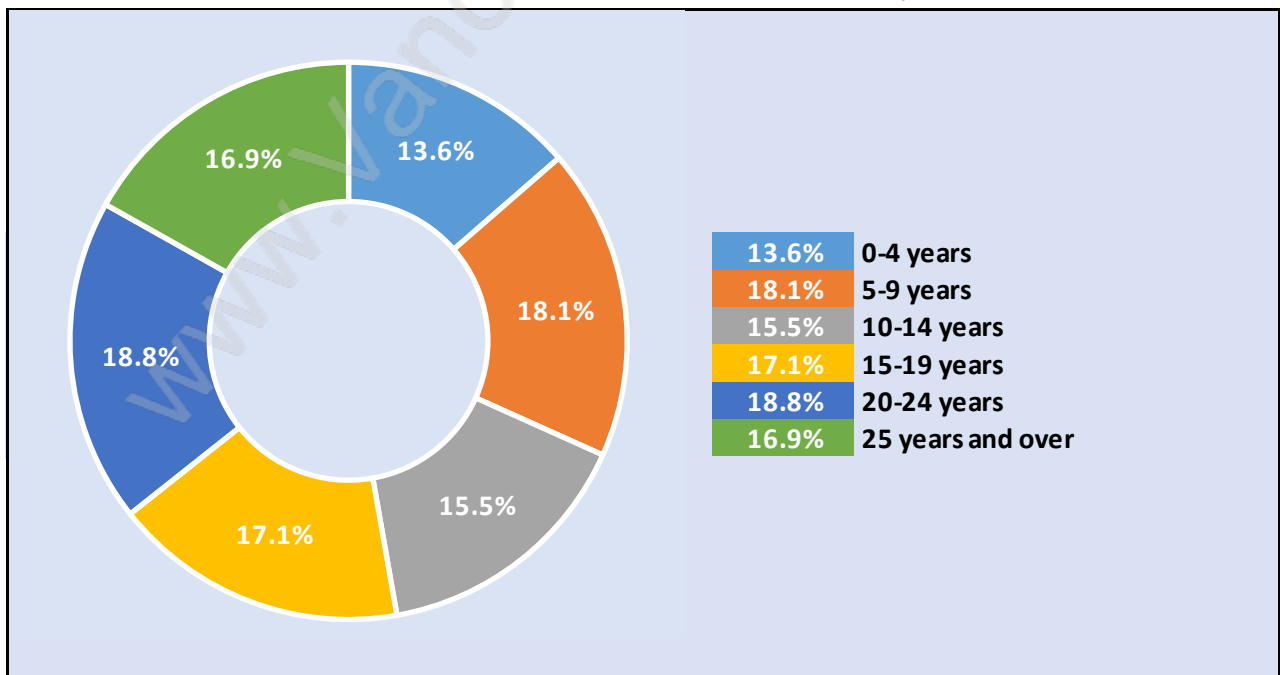

The Crest

Population Trends in The Crest

Population by Age in The Crest

Population Age 15+ by Income Status in The Crest

Total Population Age 15 - 2,839

Households by Income in The Crest

Total Number of Households - 1,068 / Average Household Income - \$125,486

Families in The Crest

Average Persons per Family - 3.4

Children at Home in The Crest

Total Number of Children at Home - 1,246

Family Structure in The Crest

Total Number of Families - 899 / Average Persons per Family - 3.4

Households by Household Size in The Crest

Total Number of Households - 1,068

Dwellings in The Crest

Population Age 15+ in The Crest

Labour Force by Occupation in The Crest

Labour Force Participation in The Crest