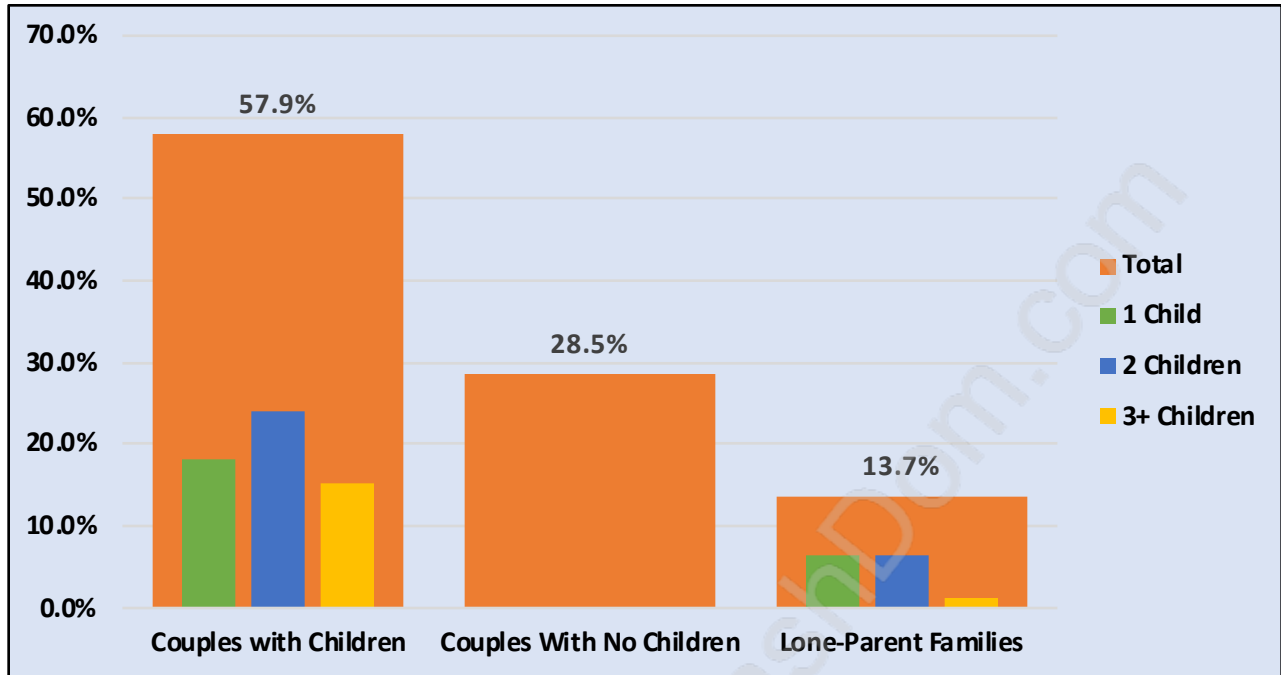

The Crest

Population Trends in The Crest

Population by Age in The Crest

Population Age 15+ by Income Status in The Crest

Total Population Age 15 - 2,839

Households by Income in The Crest

Total Number of Households - 1,068 / Average Household Income - \$125,486

Families in The Crest

Average Persons per Family - 3.4

Children at Home in The Crest

Total Number of Children at Home - 1,246

Family Structure in The Crest

Total Number of Families - 899 / Average Persons per Family - 3.4

Households by Household Size in The Crest

Total Number of Households - 1,068

Dwellings in The Crest

Population Age 15+ in The Crest

Labour Force by Occupation in The Crest

Labour Force Participation in The Crest