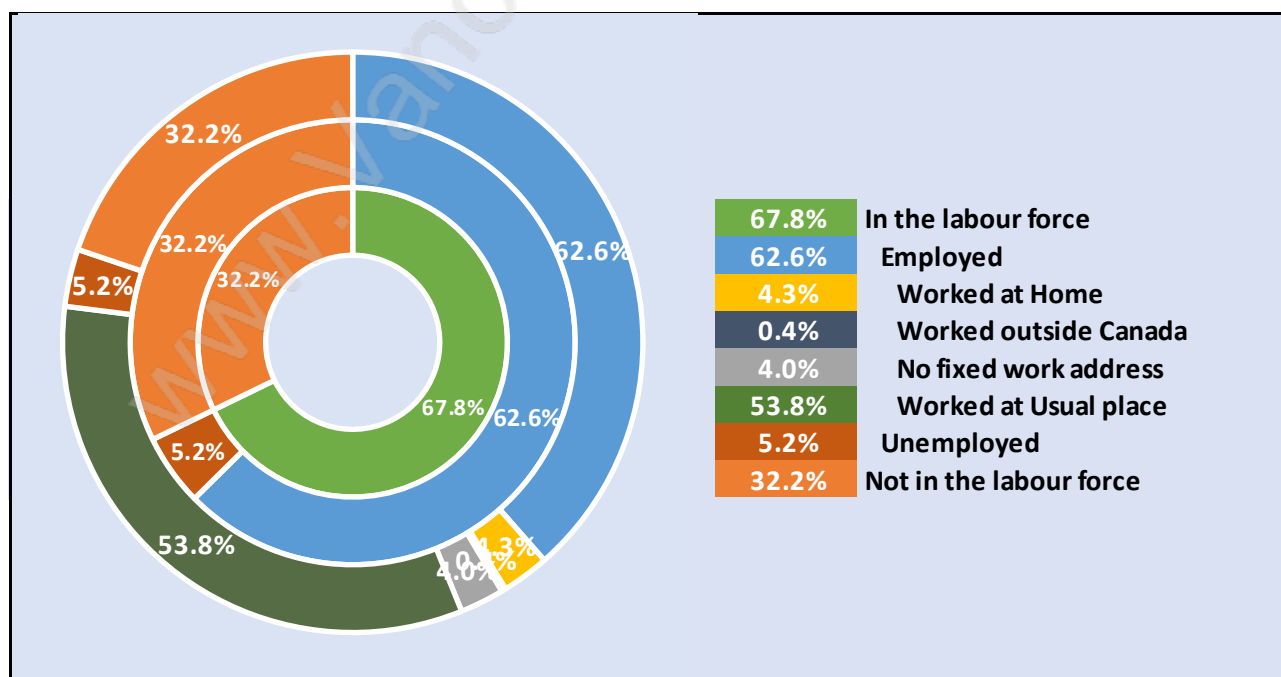

The Crest

Population Trends in The Crest

Population by Age in The Crest

Population Age 15+ by Income Status in The Crest

Total Population Age 15 - 2,839

Households by Income in The Crest

Total Number of Households - 1,068 / Average Household Income - \$125,486

Households by Household Size in The Crest

Total Number of Households - 1,068

Dwellings in The Crest

Population Age 15+ in The Crest

Labour Force by Occupation in The Crest

Labour Force Participation in The Crest