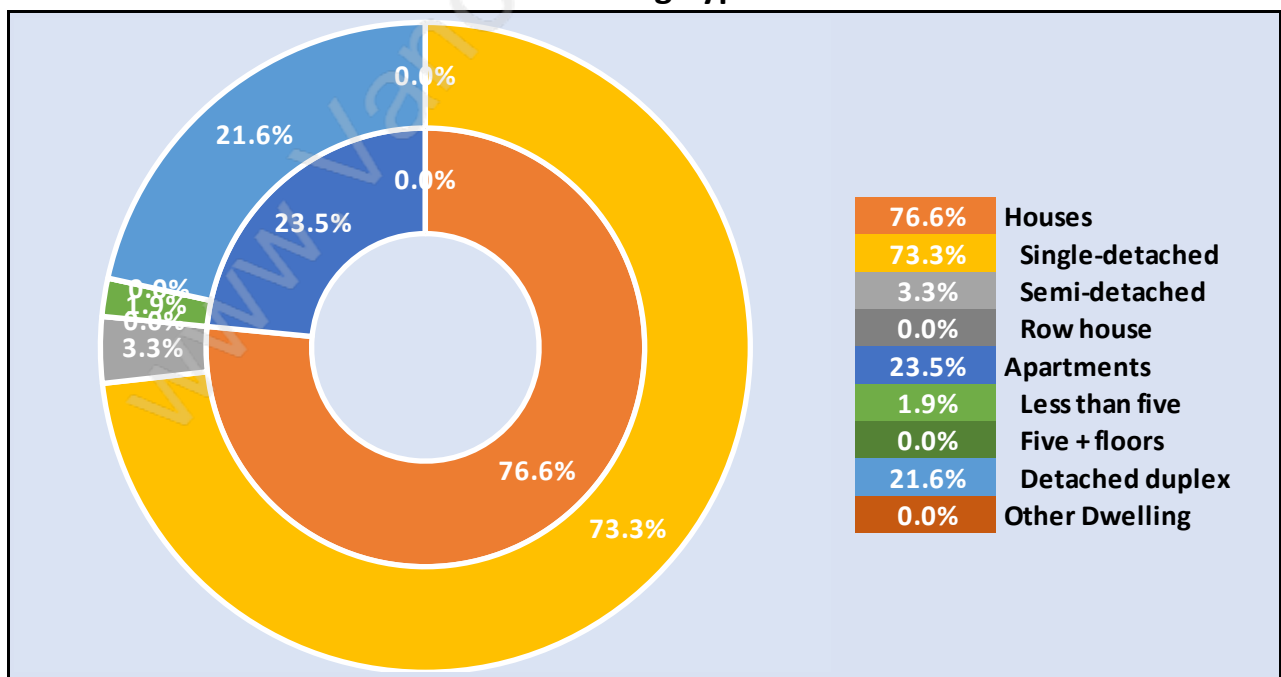

The Crest

Population Trends in The Crest

Population by Age in The Crest

Population Age 15+ by Income Status in The Crest

Total Population Age 15 - 2,839

Households by Income in The Crest

Total Number of Households - 1,068 / Average Household Income - \$125,486

Families in The Crest

Average Persons per Family - 3.4

Children at Home in The Crest

Total Number of Children at Home - 1,246

Family Structure in The Crest

Total Number of Families - 899 / Average Persons per Family - 3.4

Households by Household Size in The Crest

Total Number of Households - 1,068

Dwellings in The Crest

Population Age 15+ in The Crest

Labour Force by Occupation in The Crest

Labour Force Participation in The Crest

Travel To Work in (from) The Crest

Occupied Dwellings by Structure Type in The Crest

Dominant Bulding Type - Houses

Private Dwellings by Period of Construction in The Crest

Dominant Period of Construction - 1991-2000