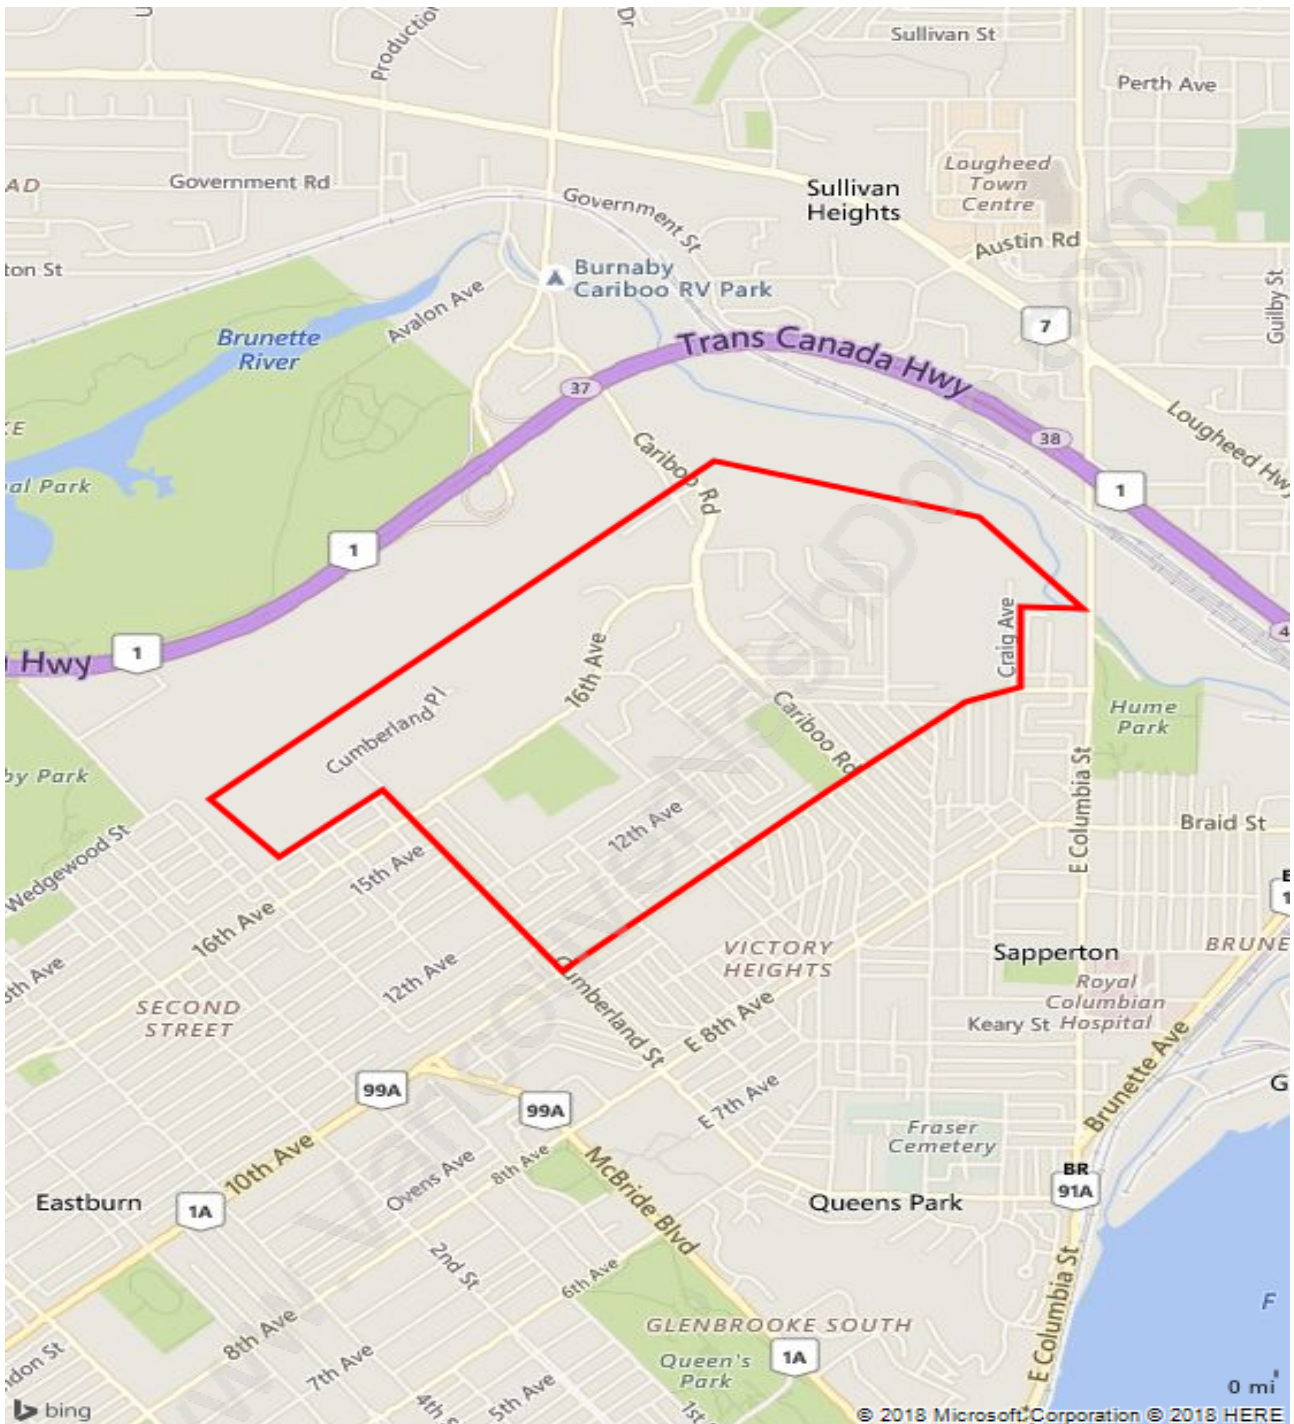

The Crest

Population Trends in The Crest

Population by Age in The Crest

Population Age 15+ by Income Status in The Crest

Total Population Age 15 - 2,839

Households by Income in The Crest

Total Number of Households - 1,068 / Average Household Income - \$125,486

Families in The Crest

Average Persons per Family - 3.4

Children at Home in The Crest

Total Number of Children at Home - 1,246

Family Structure in The Crest

Total Number of Families - 899 / Average Persons per Family - 3.4