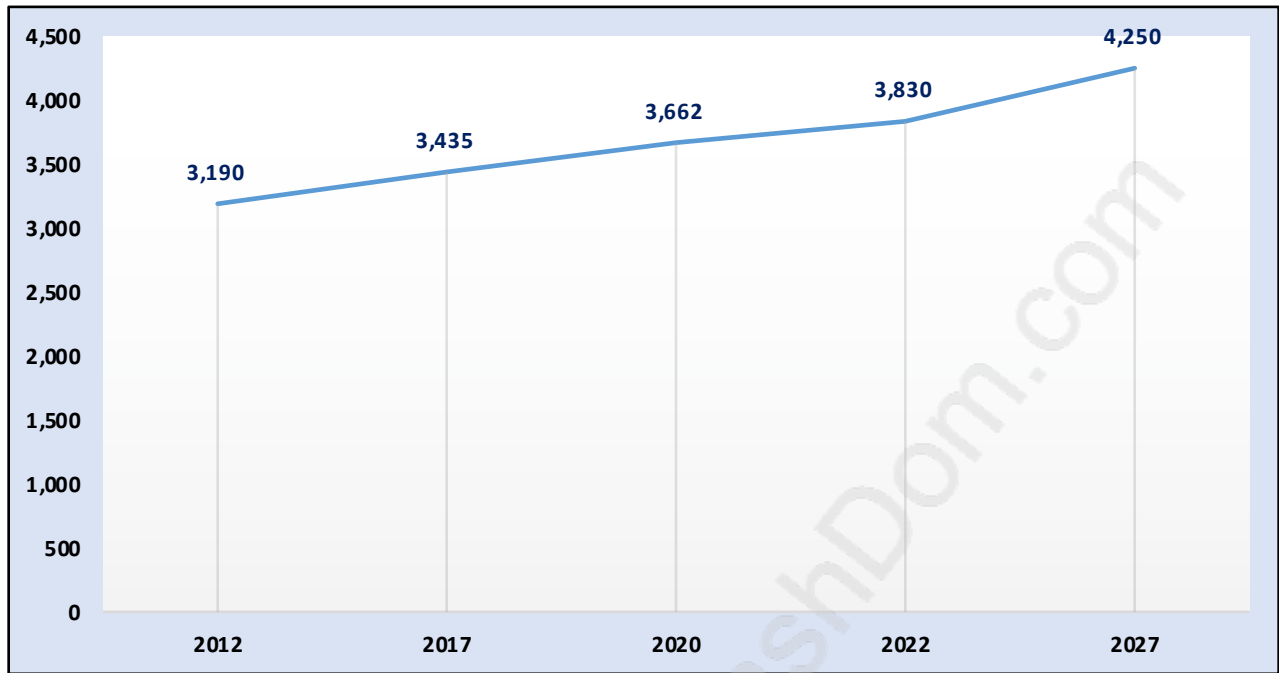

The Crest

Population Trends in The Crest

Population by Age in The Crest

Population Age 15+ by Income Status in The Crest

Total Population Age 15 - 2,839

Households by Income in The Crest

Total Number of Households - 1,068 / Average Household Income - \$125,486

Families in The Crest

Average Persons per Family - 3.4

Children at Home in The Crest

Total Number of Children at Home - 1,246

Family Structure in The Crest

Total Number of Families - 899 / Average Persons per Family - 3.4