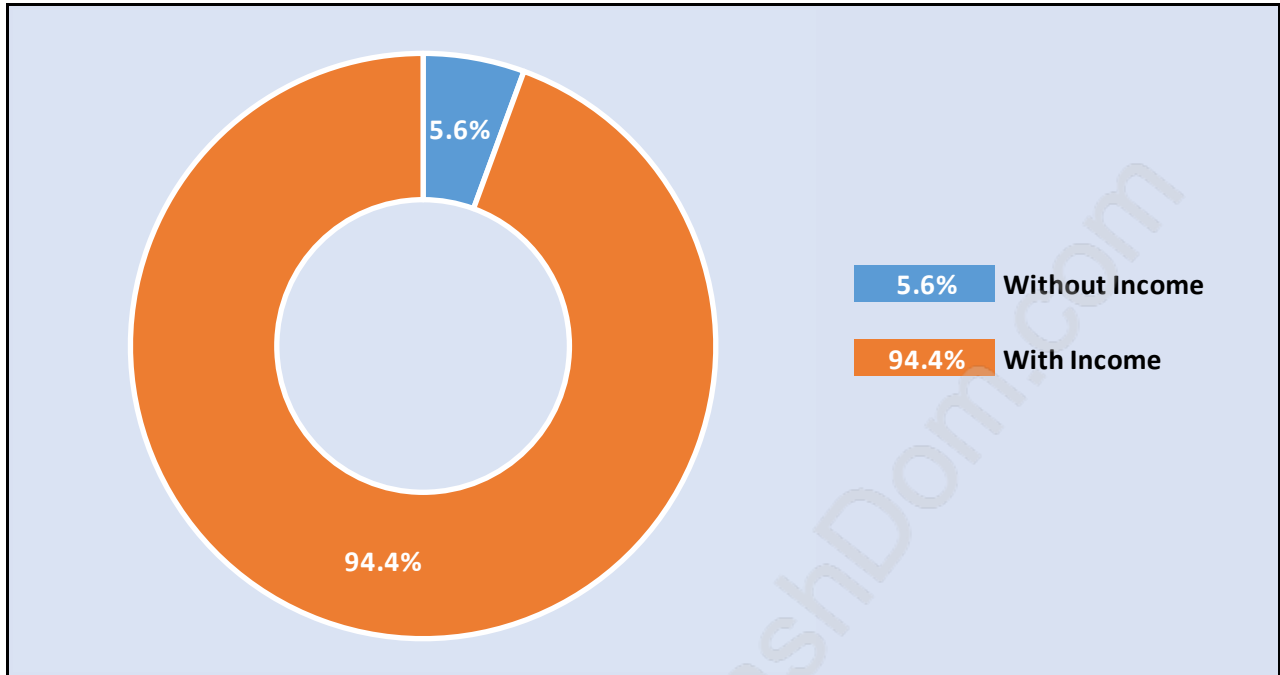

The Crest

Population Trends in The Crest

Population by Age in The Crest

Population Age 15+ by Income Status in The Crest

Total Population Age 15 - 2,839

Households by Income in The Crest

Total Number of Households - 1,068 / Average Household Income - \$125,486

Families in The Crest

Average Persons per Family - 3.4

Children at Home in The Crest

Total Number of Children at Home - 1,246

Family Structure in The Crest

Total Number of Families - 899 / Average Persons per Family - 3.4

Households by Household Size in The Crest

Total Number of Households - 1,068

Dwellings in The Crest

Population Age 15+ in The Crest

Labour Force by Occupation in The Crest

Labour Force Participation in The Crest