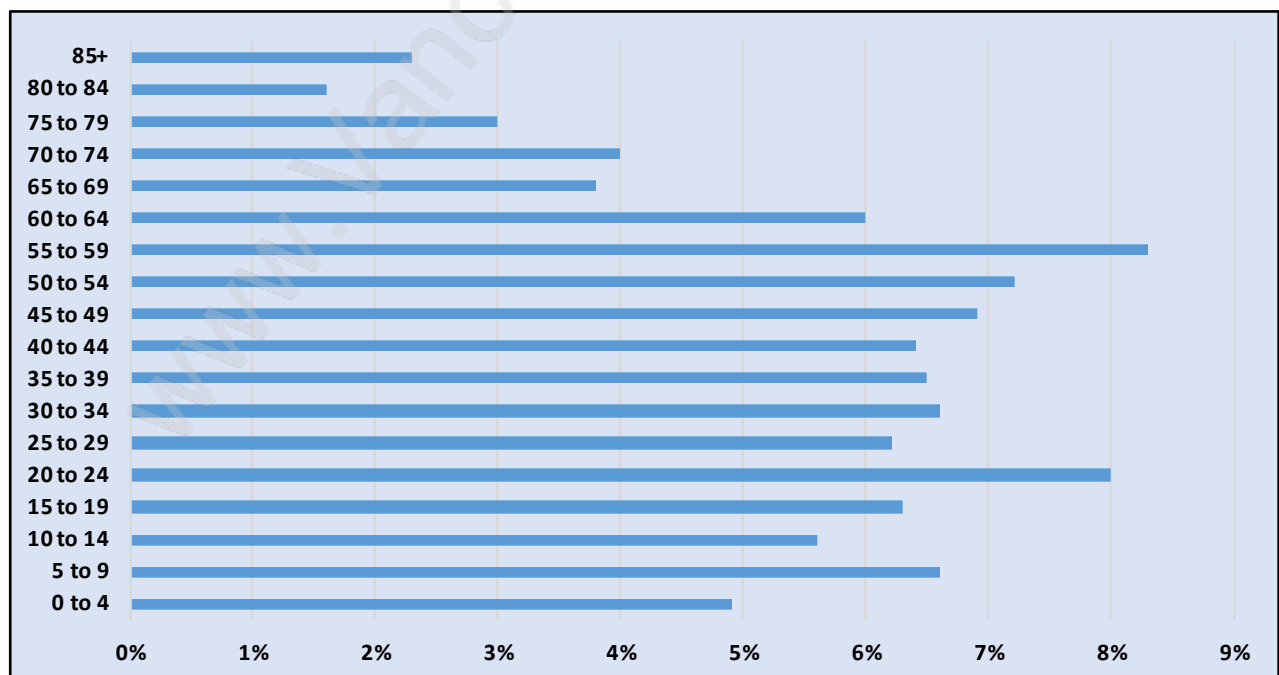

The Crest

Population Trends in The Crest

Population by Age in The Crest

Population Age 15+ by Income Status in The Crest

Total Population Age 15 - 2,839

Households by Income in The Crest

Total Number of Households - 1,068 / Average Household Income - \$125,486

Families in The Crest

Average Persons per Family - 3.4

Children at Home in The Crest

Total Number of Children at Home - 1,246

Family Structure in The Crest

Total Number of Families - 899 / Average Persons per Family - 3.4