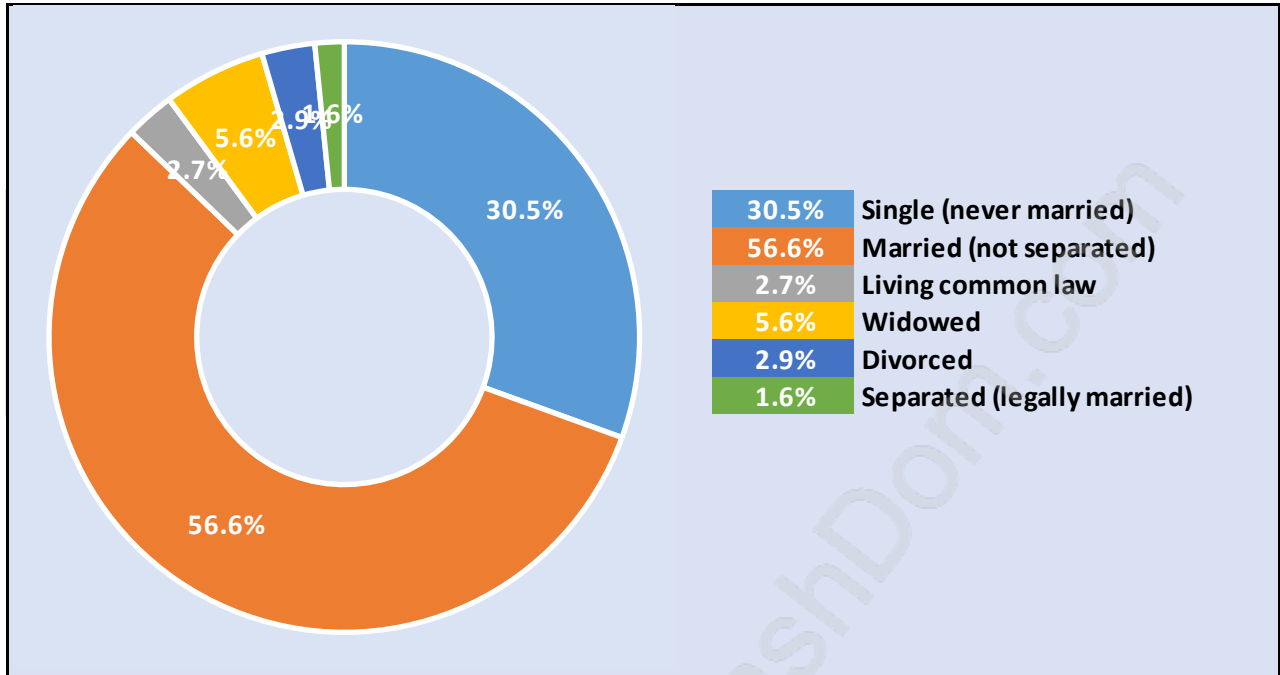

The Crest

Population Trends in The Crest

Population by Age in The Crest

Population Age 15+ by Income Status in The Crest

Total Population Age 15 - 2,839

Households by Income in The Crest

Total Number of Households - 1,068 / Average Household Income - \$125,486

Families in The Crest

Average Persons per Family - 3.4

Children at Home in The Crest

Total Number of Children at Home - 1,246

Family Structure in The Crest

Total Number of Families - 899 / Average Persons per Family - 3.4

Households by Household Size in The Crest

Total Number of Households - 1,068

Dwellings in The Crest

Population Age 15+ in The Crest

Labour Force by Occupation in The Crest

Labour Force Participation in The Crest