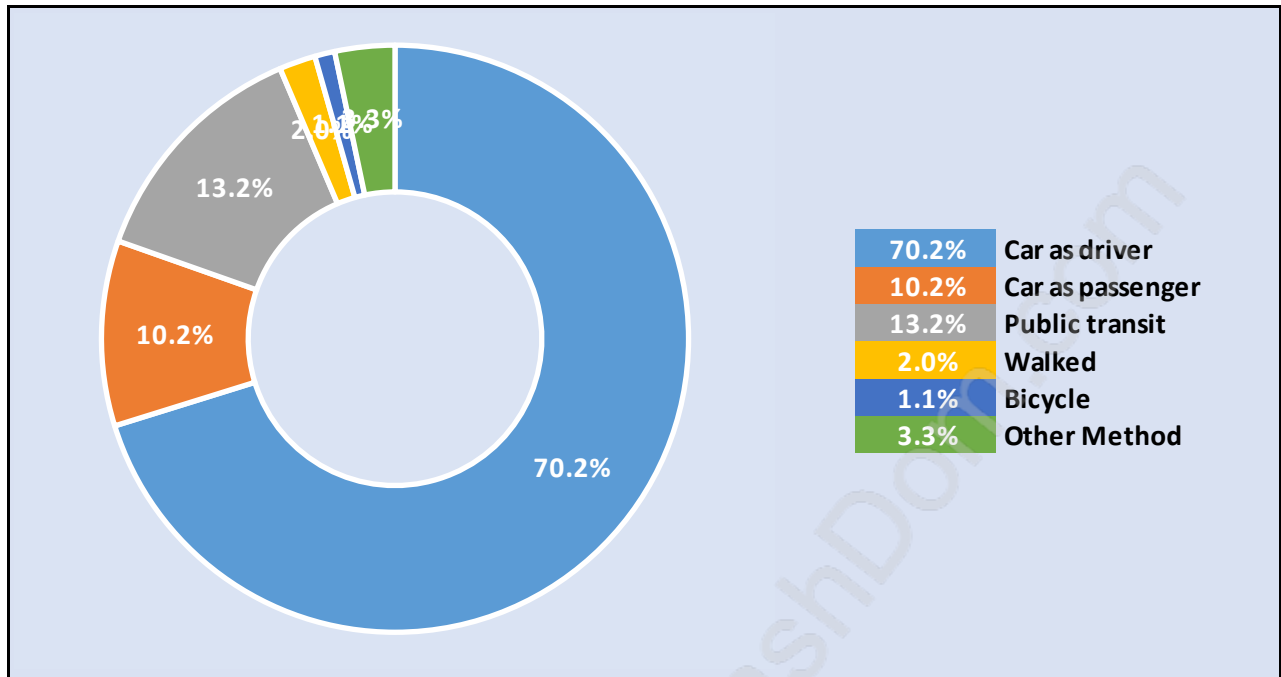

Travel To Work in (from) The Crest