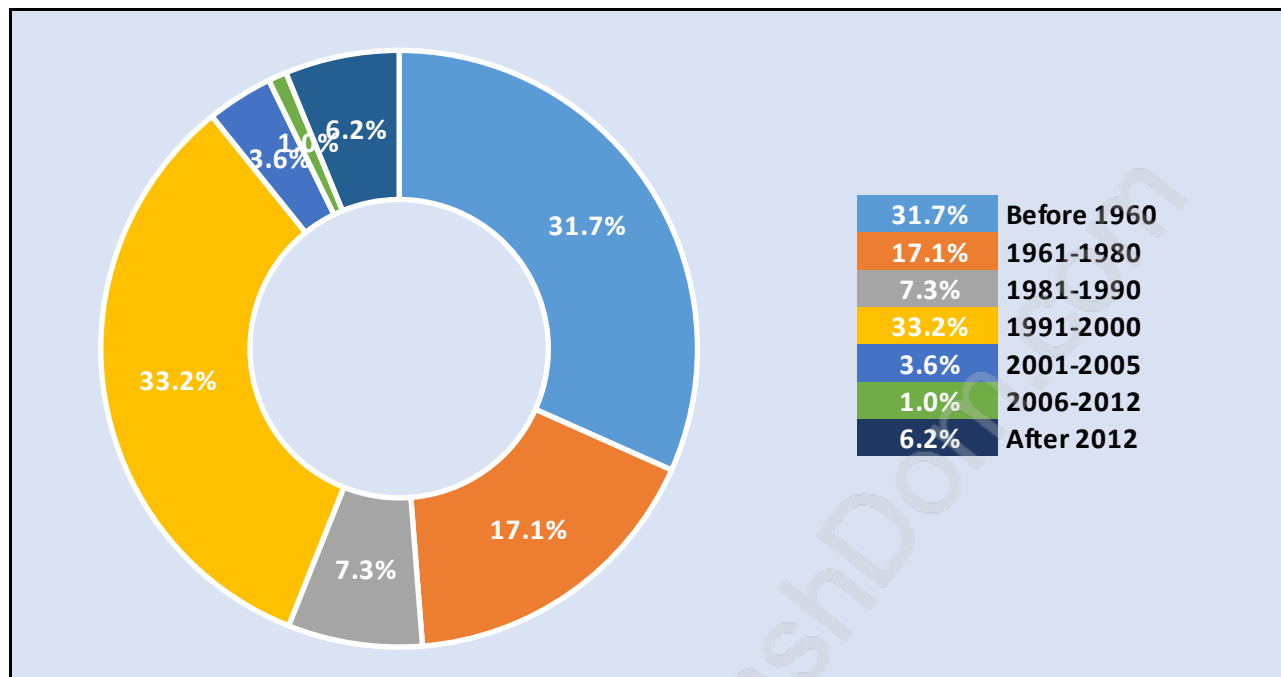

The Crest

Population Trends in The Crest

Population by Age in The Crest

Population Age 15+ by Income Status in The Crest

Total Population Age 15 - 2,839

Households by Income in The Crest

Total Number of Households - 1,068 / Average Household Income - \$125,486

Households by Household Size in The Crest

Total Number of Households - 1,068

Dwellings in The Crest

Population Age 15+ in The Crest

Labour Force by Occupation in The Crest

Labour Force Participation in The Crest

Travel To Work in (from) The Crest

Occupied Dwellings by Structure Type in The Crest

Dominant Bulding Type - Houses

Private Dwellings by Period of Construction in The Crest

Dominant Period of Construction - 1991-2000