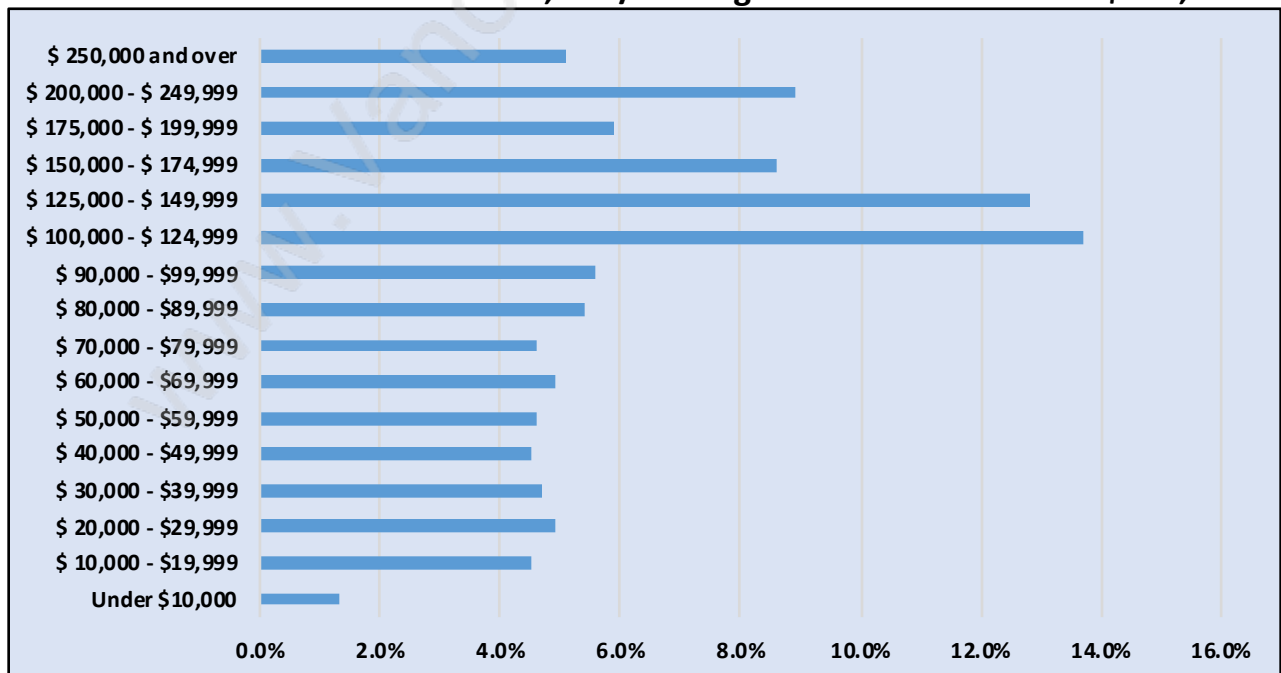

The Crest

Population Trends in The Crest

Population by Age in The Crest

Population Age 15+ by Income Status in The Crest

Total Population Age 15 - 2,839

Households by Income in The Crest

Total Number of Households - 1,068 / Average Household Income - \$125,486

Families in The Crest

Average Persons per Family - 3.4

Children at Home in The Crest

Total Number of Children at Home - 1,246

Family Structure in The Crest

Total Number of Families - 899 / Average Persons per Family - 3.4