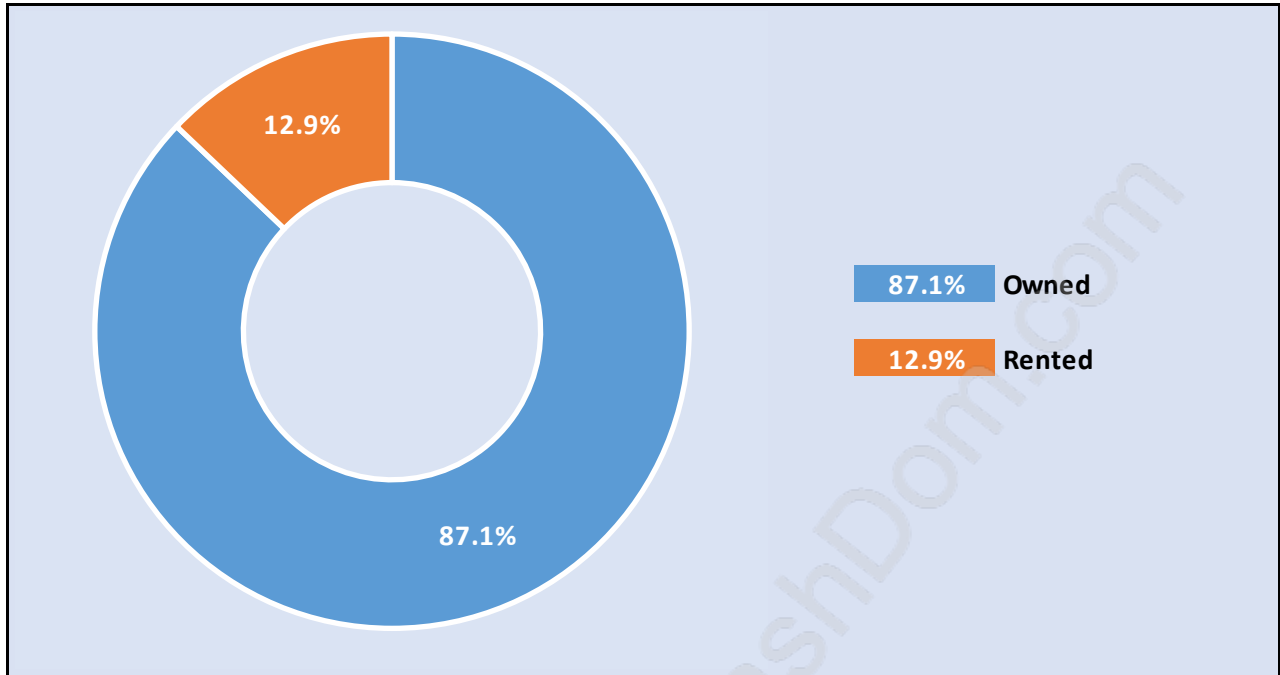

The Crest

Population Trends in The Crest

Population by Age in The Crest

Population Age 15+ by Income Status in The Crest

Total Population Age 15 - 2,839

Households by Income in The Crest

Total Number of Households - 1,068 / Average Household Income - \$125,486

Families in The Crest

Average Persons per Family - 3.4

Children at Home in The Crest

Total Number of Children at Home - 1,246

Family Structure in The Crest

Total Number of Families - 899 / Average Persons per Family - 3.4

Households by Household Size in The Crest

Total Number of Households - 1,068

Dwellings in The Crest

Population Age 15+ in The Crest

Labour Force by Occupation in The Crest

Labour Force Participation in The Crest