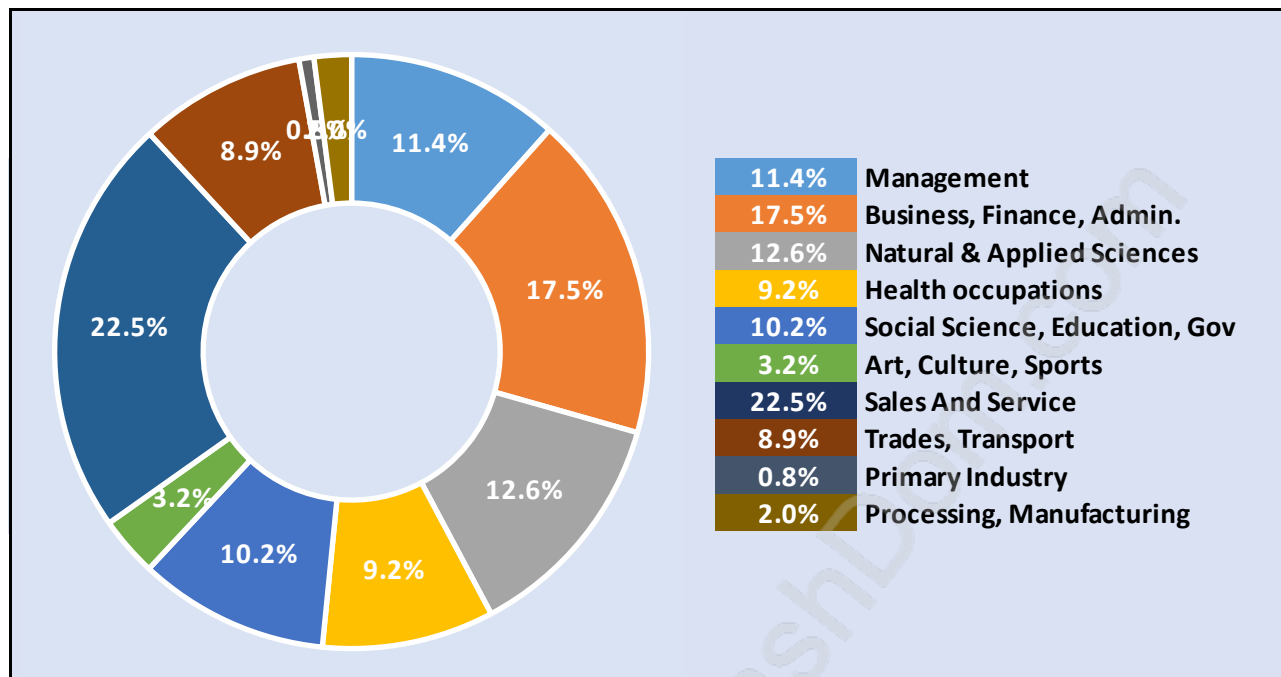

The Crest

Population Trends in The Crest

Population by Age in The Crest

Population Age 15+ by Income Status in The Crest

Total Population Age 15 - 2,839

Households by Income in The Crest

Total Number of Households - 1,068 / Average Household Income - \$125,486

Households by Household Size in The Crest

Total Number of Households - 1,068

Dwellings in The Crest

Population Age 15+ in The Crest

Labour Force by Occupation in The Crest

Labour Force Participation in The Crest