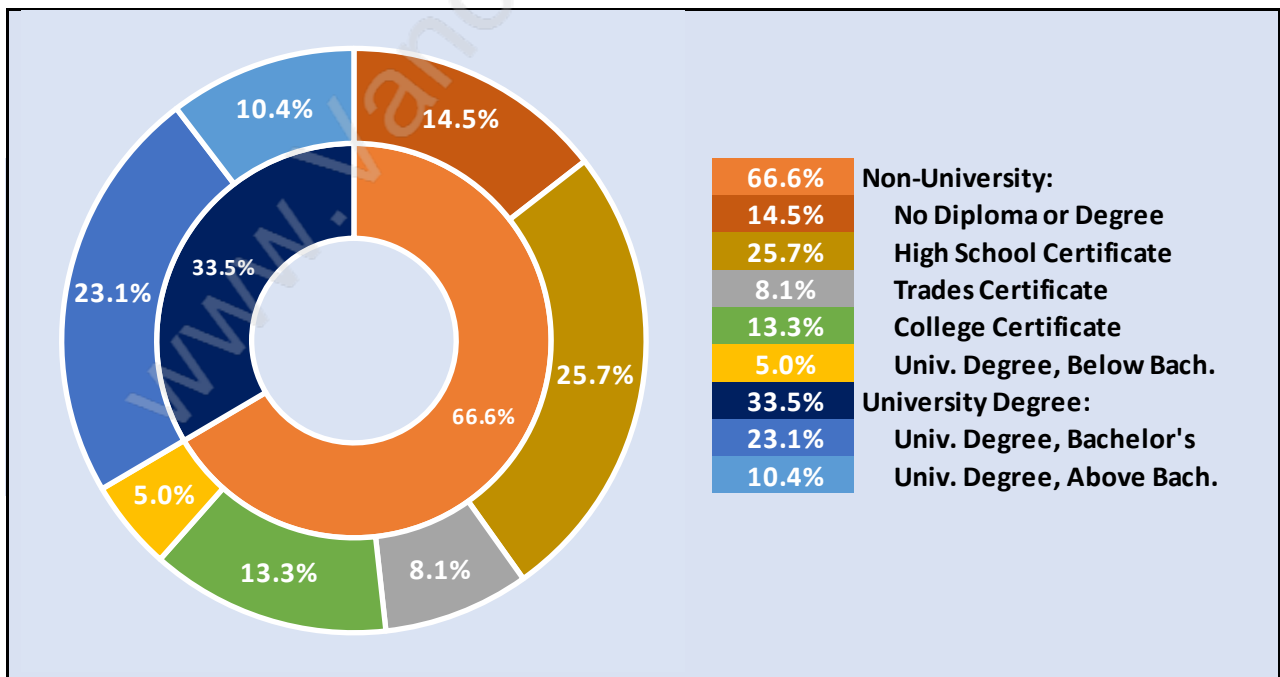

The Crest

Population Trends in The Crest

Population by Age in The Crest

Population Age 15+ by Income Status in The Crest

Total Population Age 15 - 2,839

Households by Income in The Crest

Total Number of Households - 1,068 / Average Household Income - \$125,486

Households by Household Size in The Crest

Total Number of Households - 1,068

Dwellings in The Crest

Population Age 15+ in The Crest

Labour Force by Occupation in The Crest

Labour Force Participation in The Crest