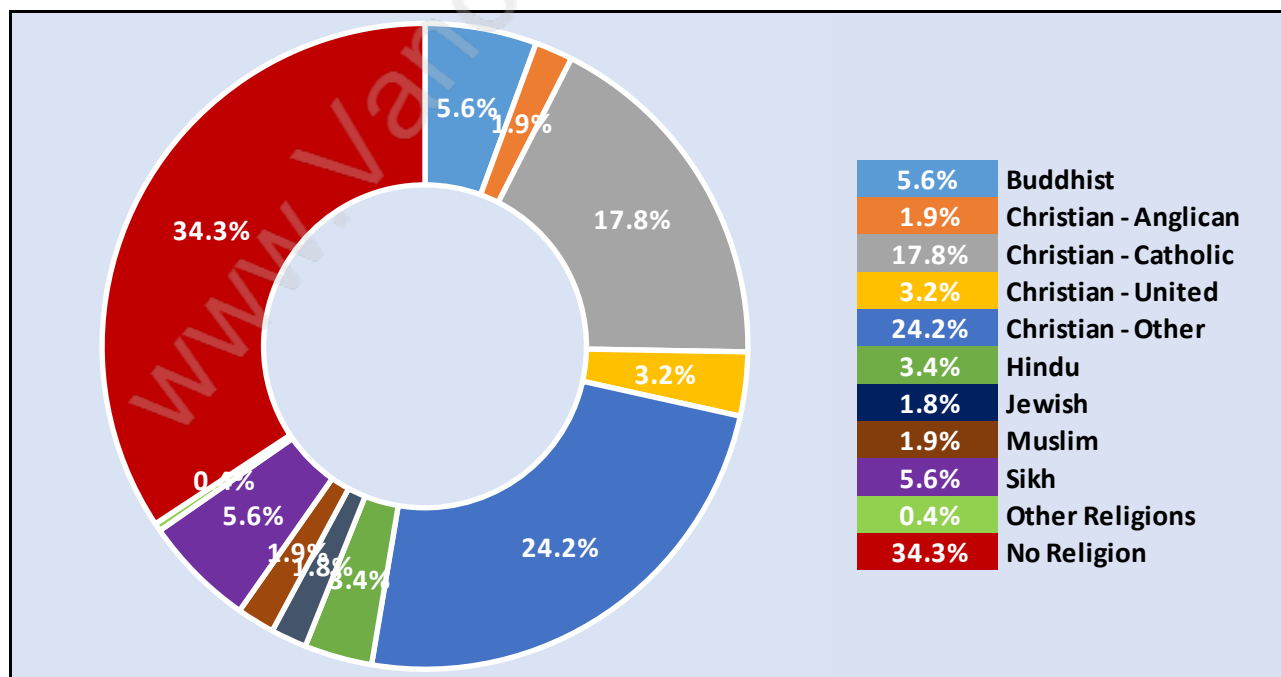

Population by Religion in The Crest