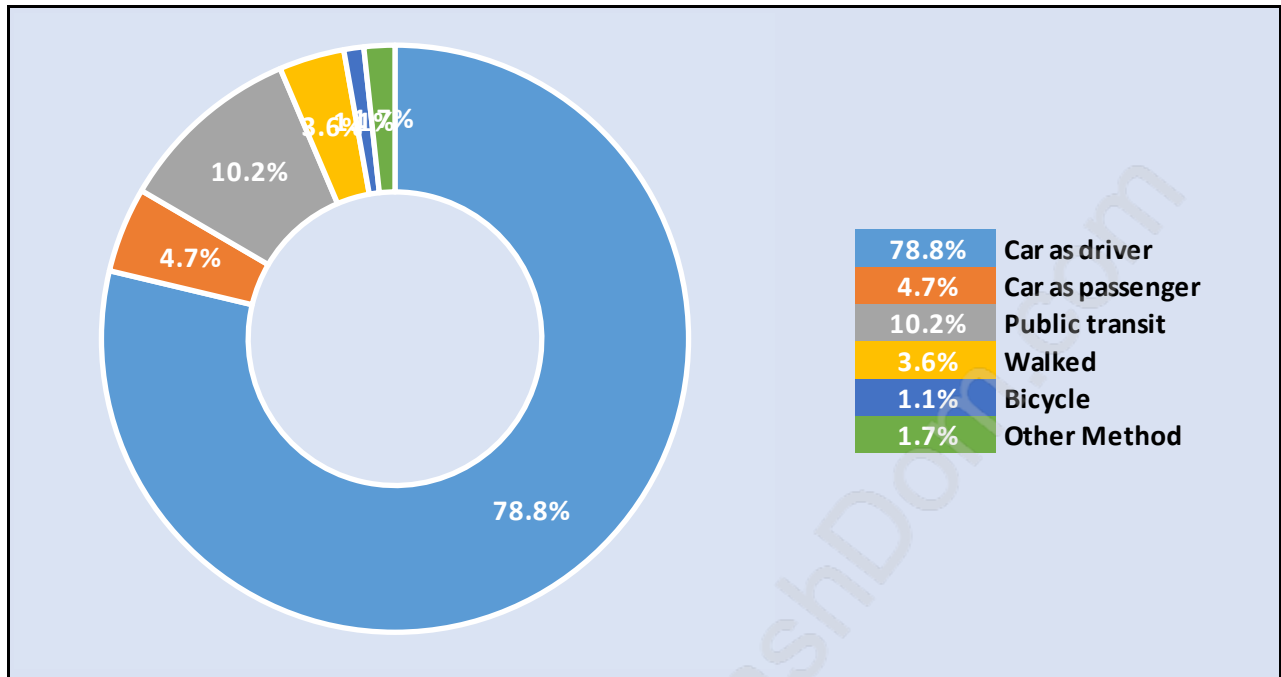

Population Age 15+ in Tsawwassen Central

Labour Force by Occupation in Tsawwassen Central

Labour Force Participation in Tsawwassen Central

Travel To Work in (from) Tsawwassen Central

Occupied Dwellings by Structure Type in Tsawwassen Central