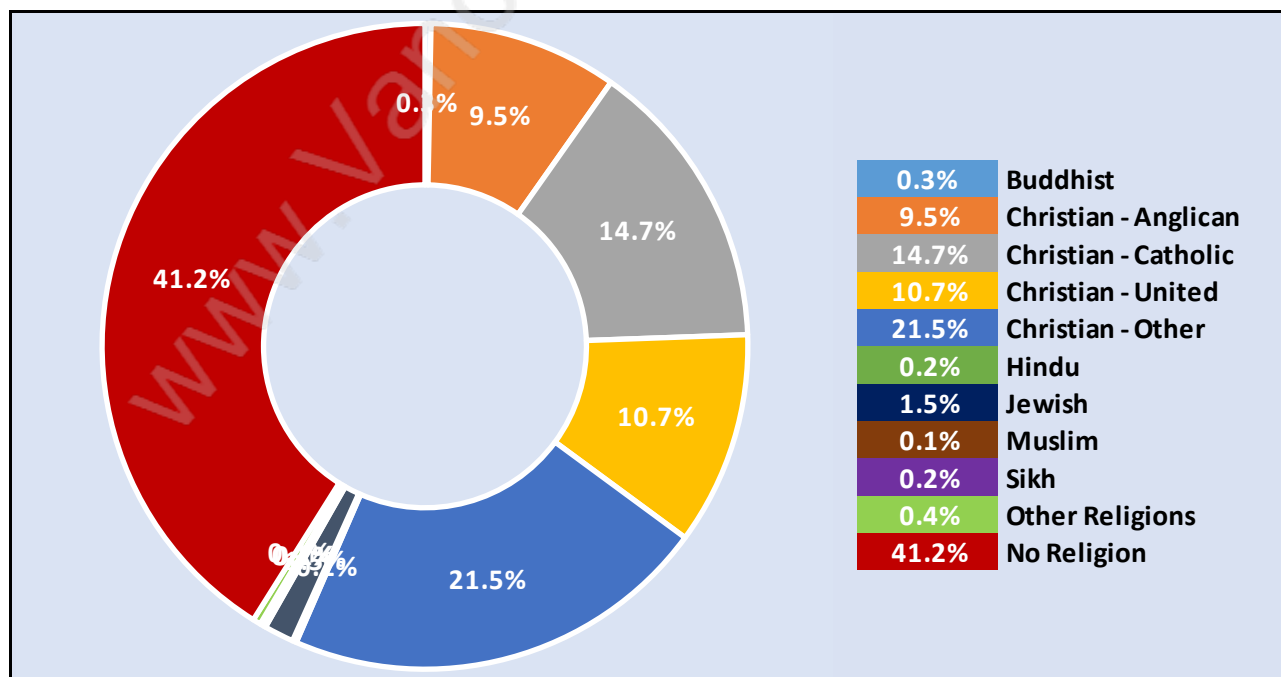

Population Age 15+ in Tsawwassen Central

Labour Force by Occupation in Tsawwassen Central

Labour Force Participation in Tsawwassen Central

Travel To Work in (from) Tsawwassen Central

Occupied Dwellings by Structure Type in Tsawwassen Central

Dominant Bulding Type - Houses

Private Dwellings by Period of Construction in Tsawwassen Central

Dominant Period of Construction - 1961-1980

Population by Religion in Tsawwassen Central

Population by Home Languages in Tsawwassen Central