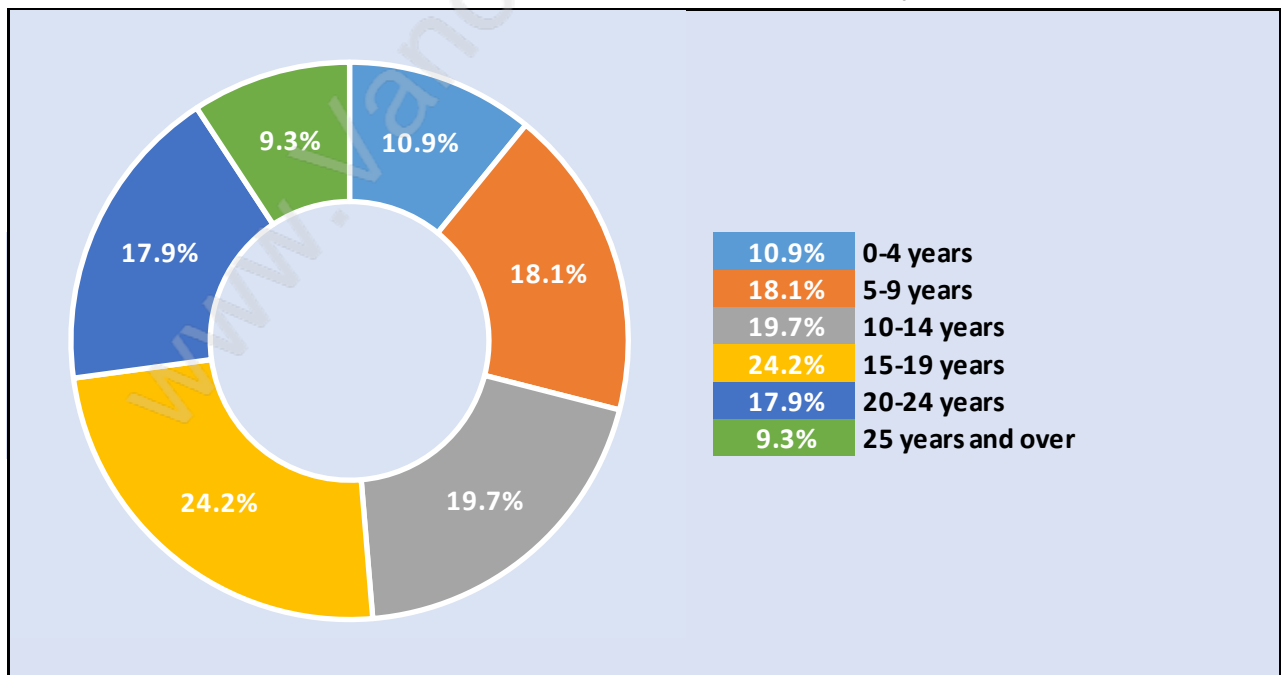

Tsawwassen Central

July 2018

Population Trends in Tsawwassen Central

Population by Age in Tsawwassen Central

Population Age 15+ by Income Status in Tsawwassen Central

Total Population Age 15 - 4,090

Households by Income in Tsawwassen Central

Total Number of Households - 1,860 / Average Household Income - \$132,705

Families in Tsawwassen Central

Average Persons per Family - 3

Children at Home in Tsawwassen Central

Total Number of Children at Home - 1,468