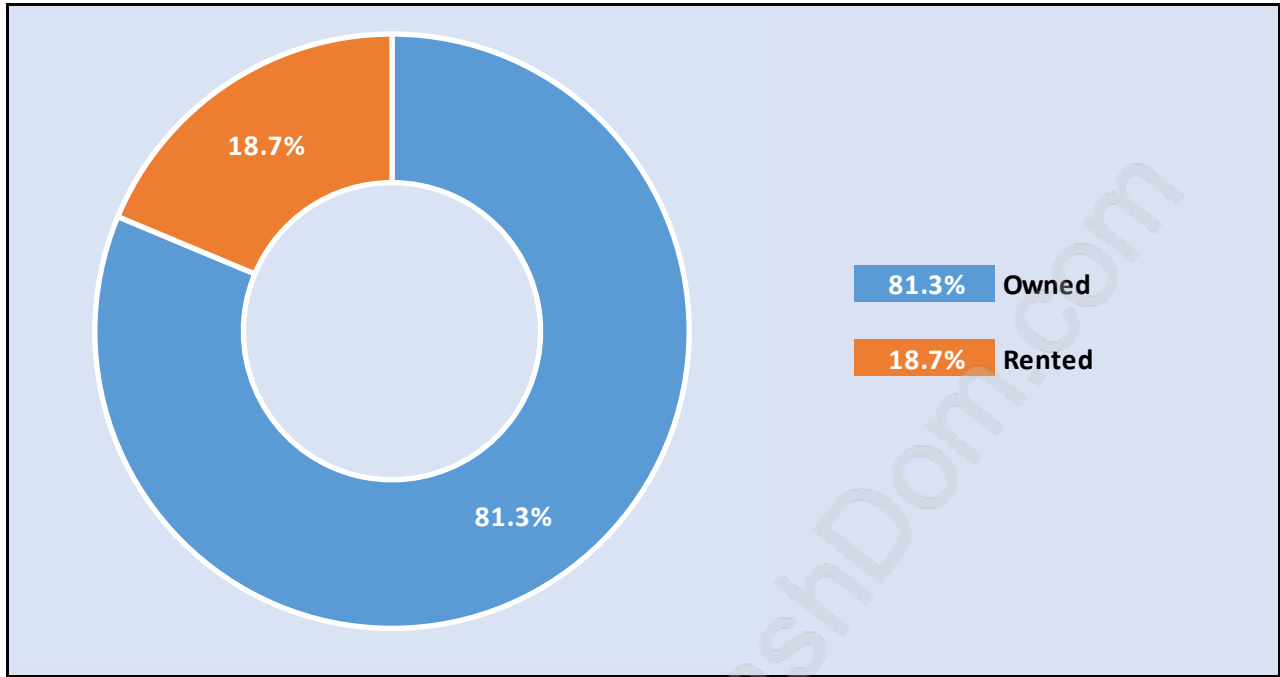

Population Age 15+ in Tsawwassen Central

Labour Force by Occupation in Tsawwassen Central

Labour Force Participation in Tsawwassen Central

Travel To Work in (from) Tsawwassen Central

Occupied Dwellings by Structure Type in Tsawwassen Central