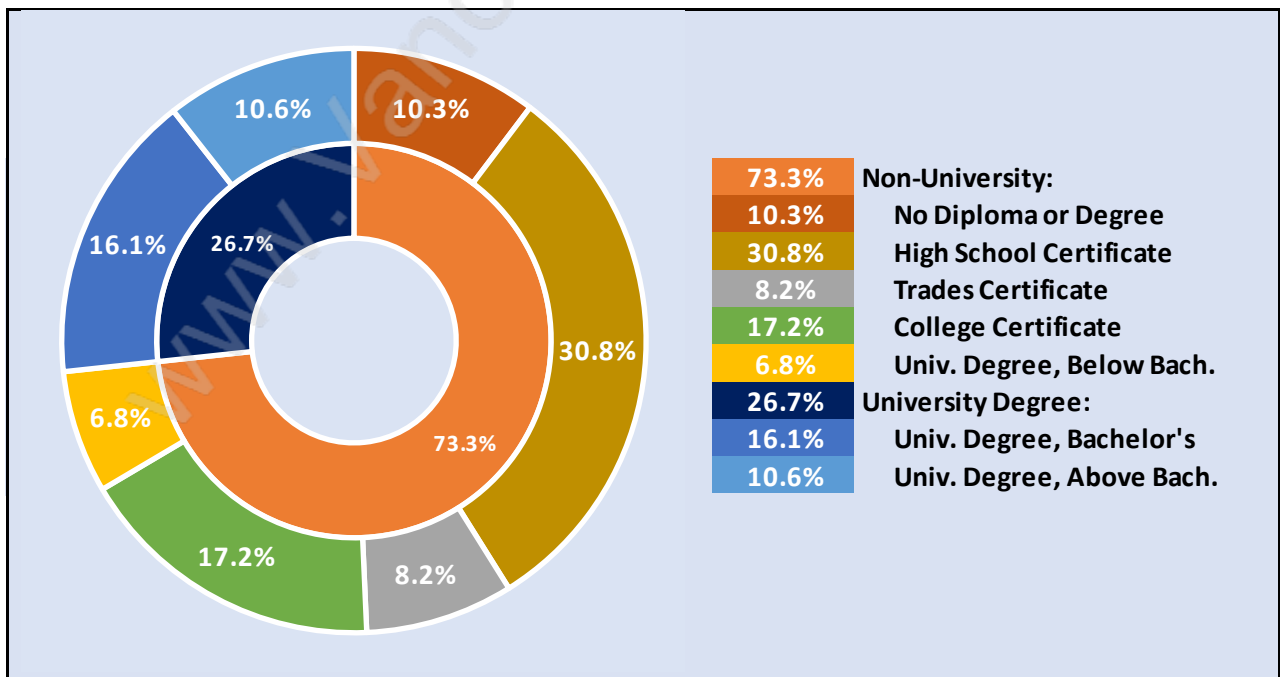

Population Age 15+ in Tsawwassen Central

Labour Force by Occupation in Tsawwassen Central

Labour Force Participation in Tsawwassen Central

Travel To Work in (from) Tsawwassen Central

Occupied Dwellings by Structure Type in Tsawwassen Central