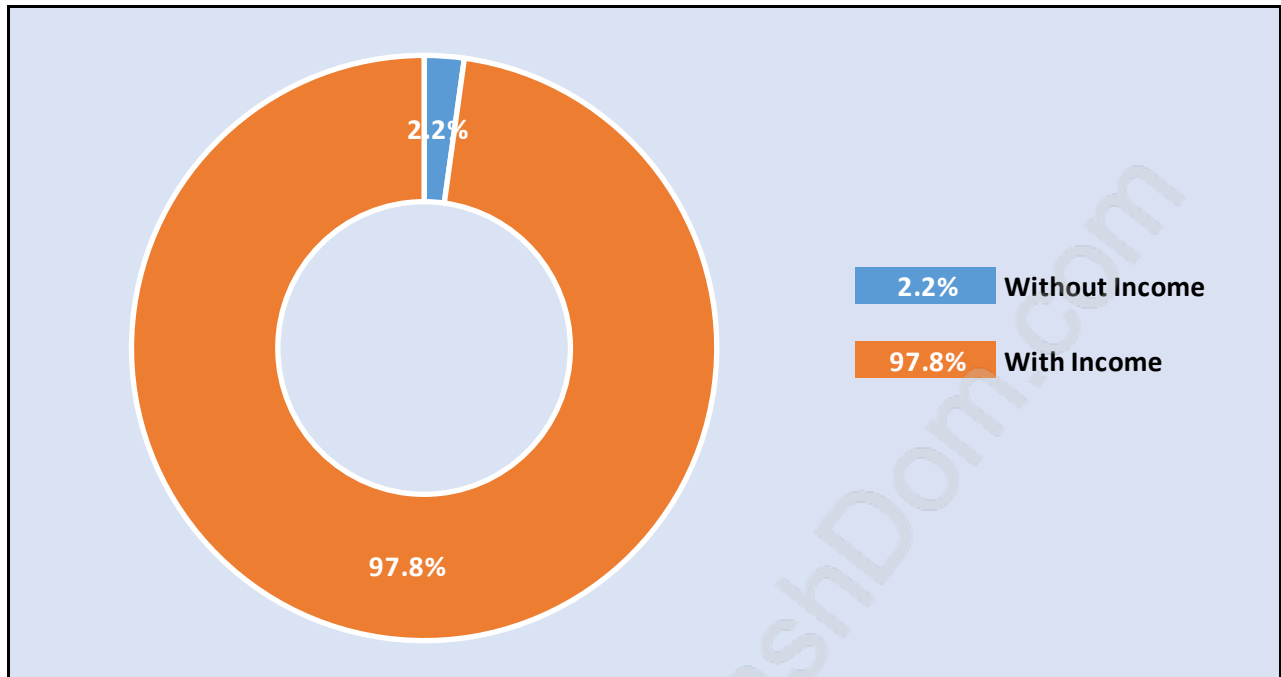

Tsawwassen Central

July 2018

Population Trends in Tsawwassen Central

Population by Age in Tsawwassen Central

Population Age 15+ by Income Status in Tsawwassen Central

Total Population Age 15 - 4,090

Households by Income in Tsawwassen Central

Total Number of Households - 1,860 / Average Household Income - \$132,705

Families in Tsawwassen Central

Average Persons per Family - 3

Children at Home in Tsawwassen Central

Total Number of Children at Home - 1,468