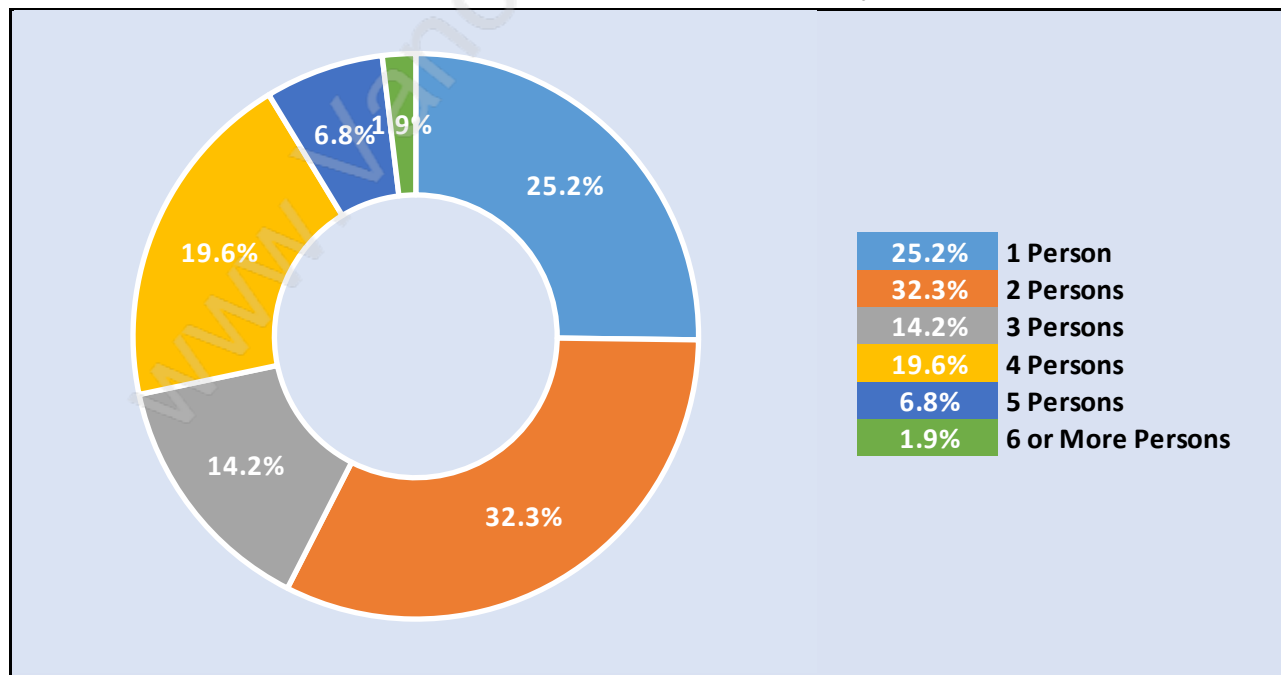

Households by Household Size in Tsawwassen Central

Total Number of Households - 1,860