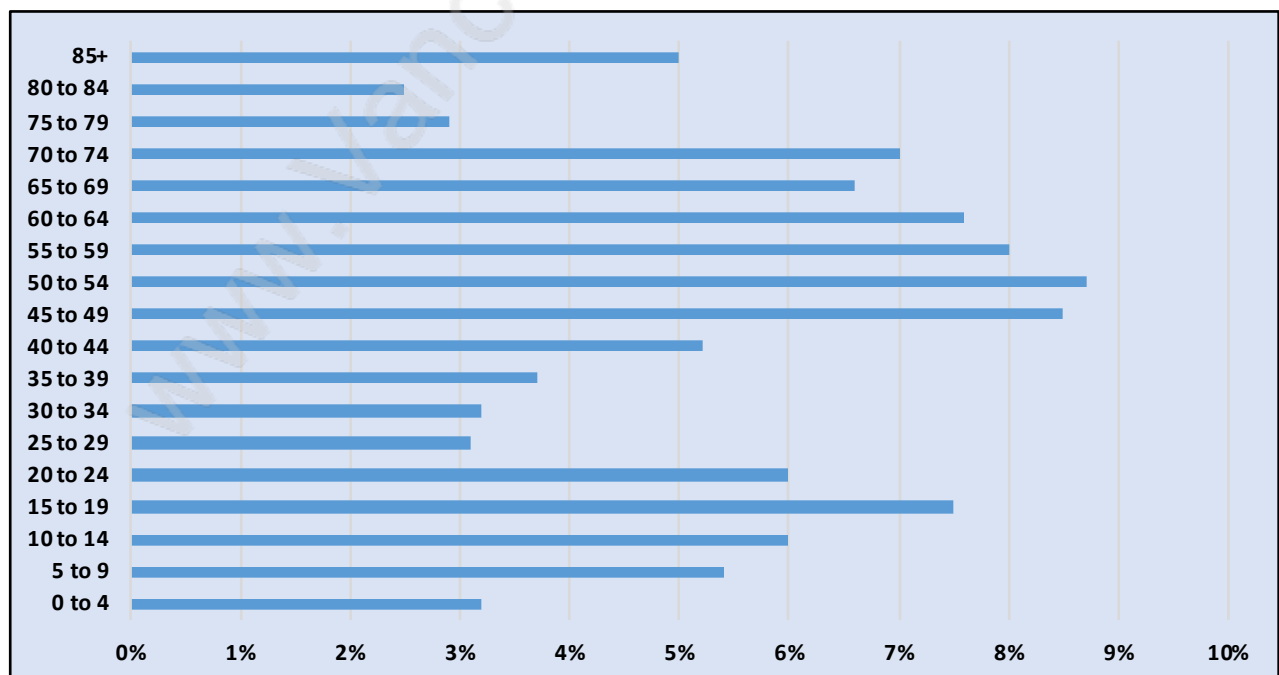

Tsawwassen Central

July 2018

Population Trends in Tsawwassen Central

Population by Age in Tsawwassen Central

Population Age 15+ by Income Status in Tsawwassen Central

Total Population Age 15 - 4,090

Households by Income in Tsawwassen Central

Total Number of Households - 1,860 / Average Household Income - \$132,705

Families in Tsawwassen Central

Average Persons per Family - 3

Children at Home in Tsawwassen Central

Total Number of Children at Home - 1,468