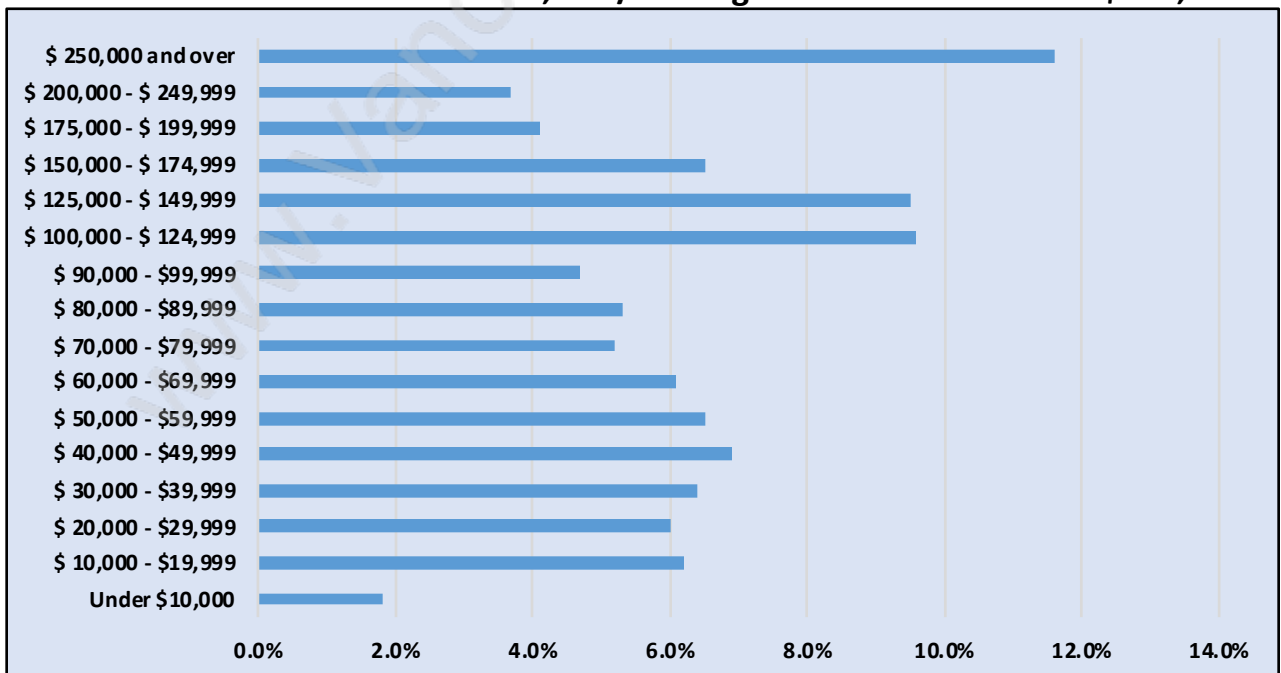

Tsawwassen Central

July 2018

Population Trends in Tsawwassen Central

Population by Age in Tsawwassen Central

Population Age 15+ by Income Status in Tsawwassen Central

Total Population Age 15 - 4,090

Households by Income in Tsawwassen Central

Total Number of Households - 1,860 / Average Household Income - \$132,705

Families in Tsawwassen Central

Average Persons per Family - 3

Children at Home in Tsawwassen Central

Total Number of Children at Home - 1,468