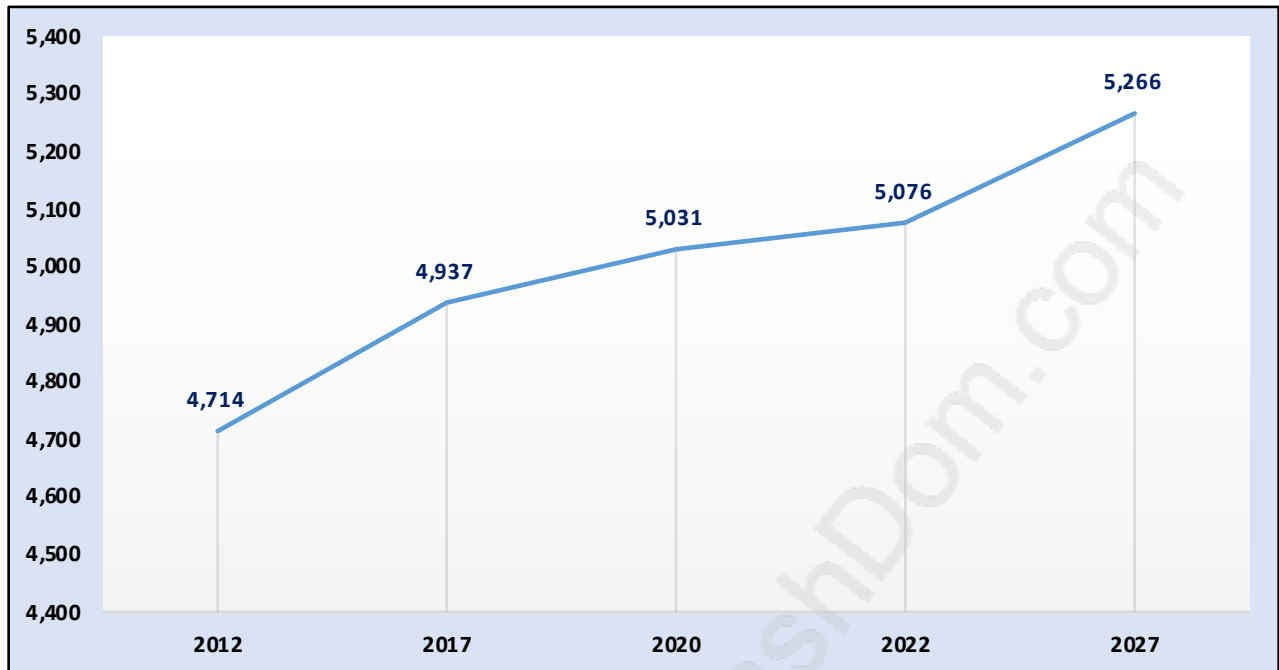

Tsawwassen Central

July 2018

Population Trends in Tsawwassen Central

Population by Age in Tsawwassen Central

Population Age 15+ by Income Status in Tsawwassen Central

Total Population Age 15 - 4,090

Households by Income in Tsawwassen Central

Total Number of Households - 1,860 / Average Household Income - \$132,705

Families in Tsawwassen Central

Average Persons per Family - 3

Children at Home in Tsawwassen Central

Total Number of Children at Home - 1,468