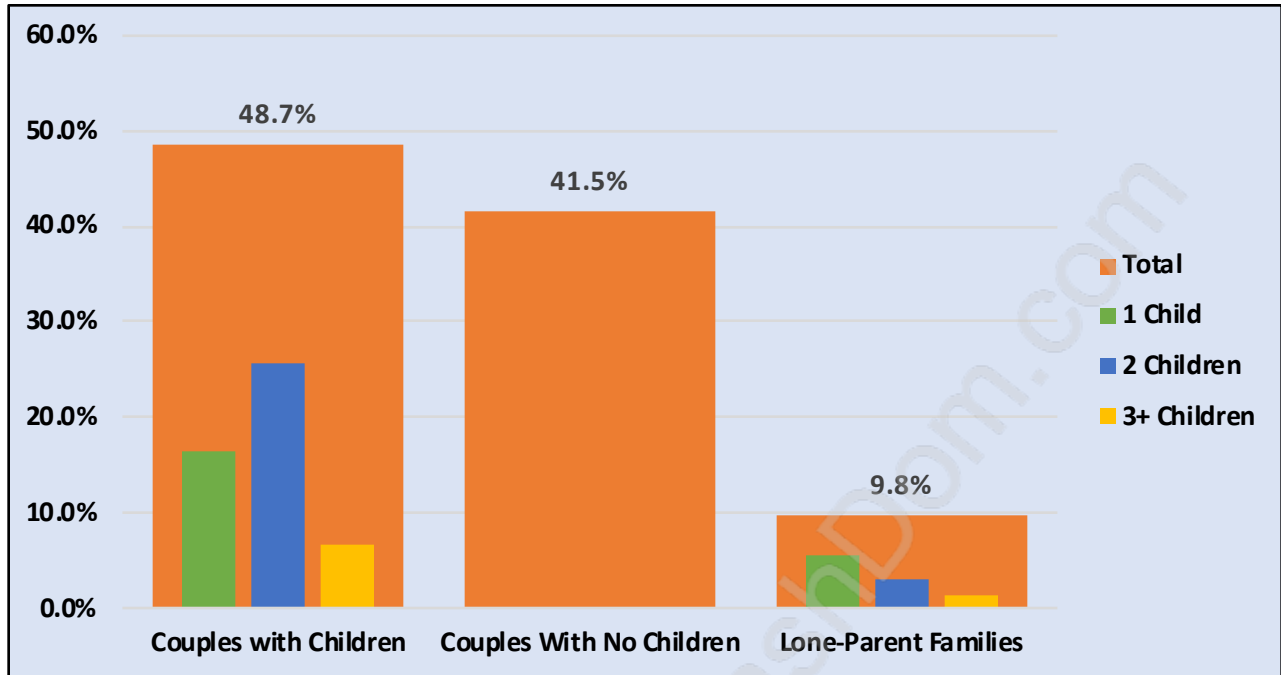

Family Structure in Tsawwassen Central

Total Number of Families - 1,377 / Average Persons per Family - 3.