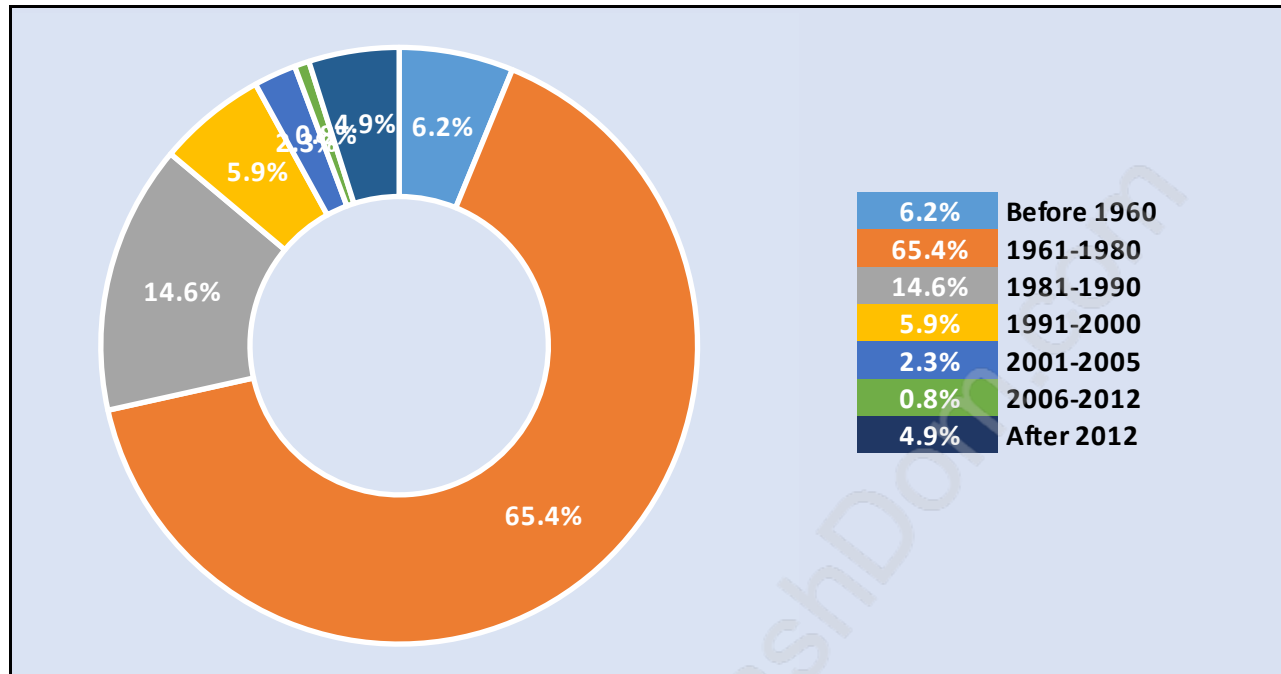

Private Dwellings by Period of Construction in Tsawwassen Central

Dominant Period of Construction - 1961-1980