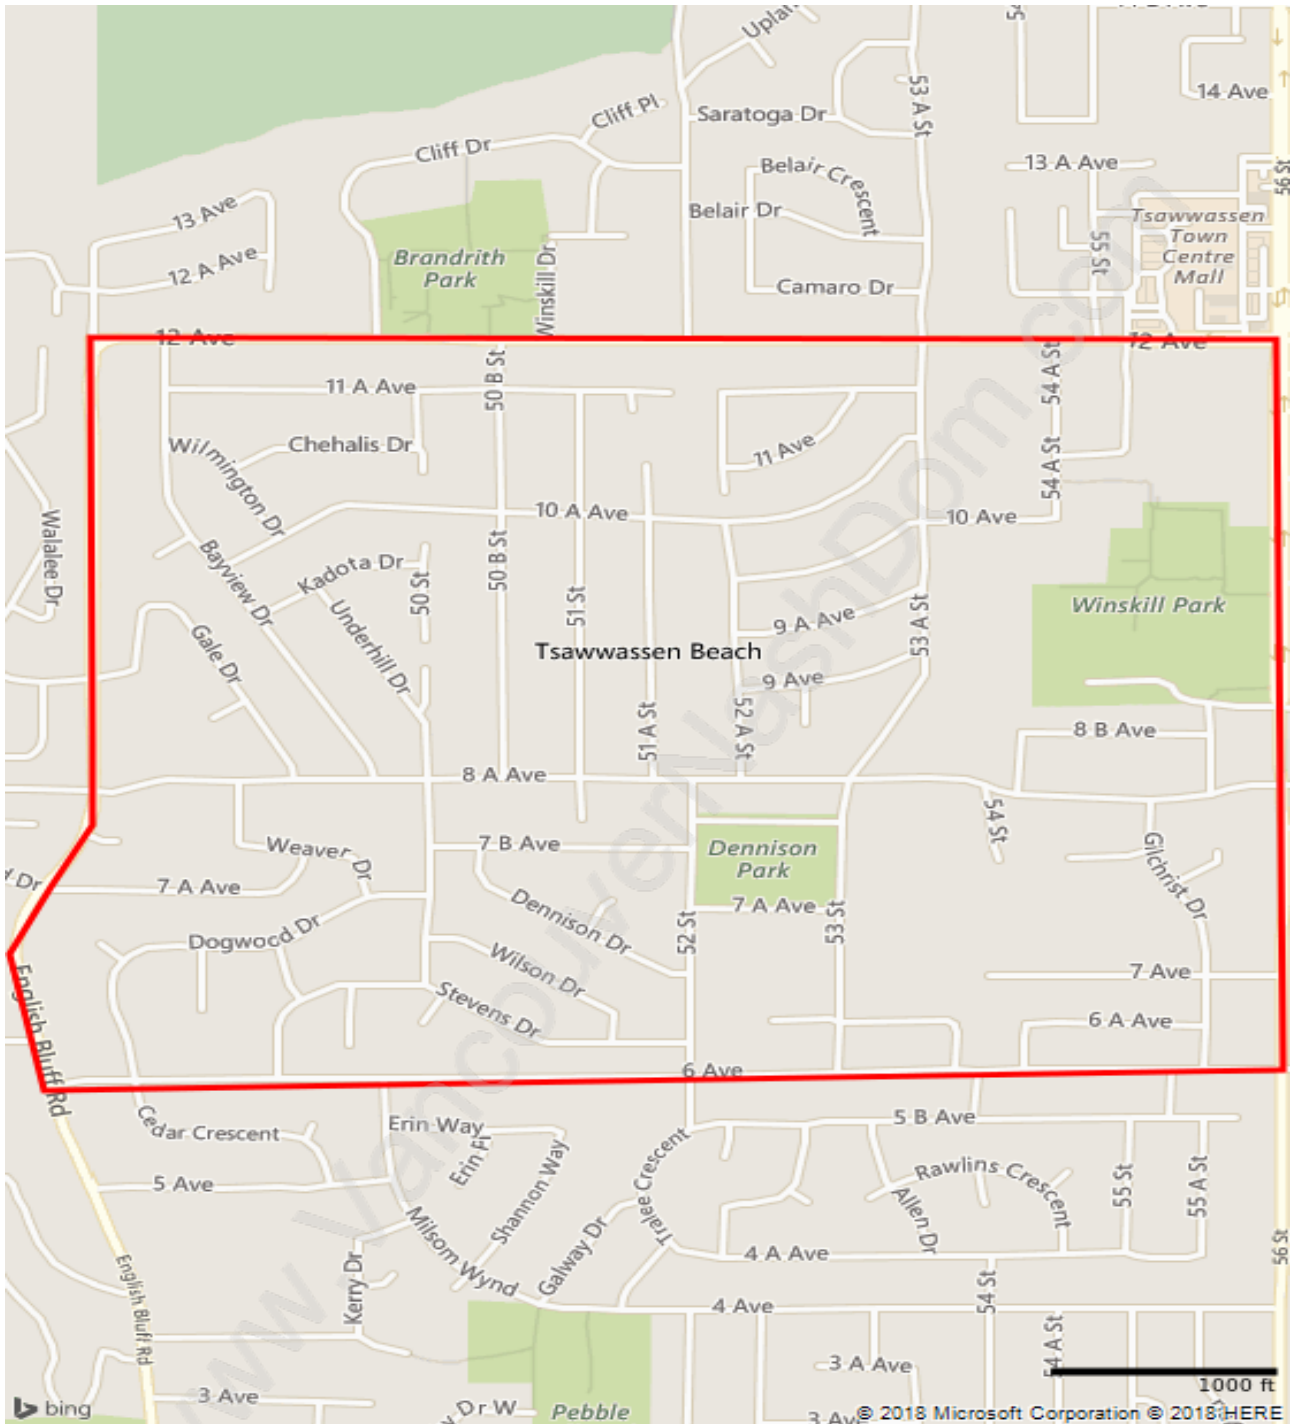

Tsawwassen Central

July 2018

Population Trends in Tsawwassen Central

Population by Age in Tsawwassen Central

Population Age 15+ by Income Status in Tsawwassen Central

Total Population Age 15 - 4,090

Households by Income in Tsawwassen Central