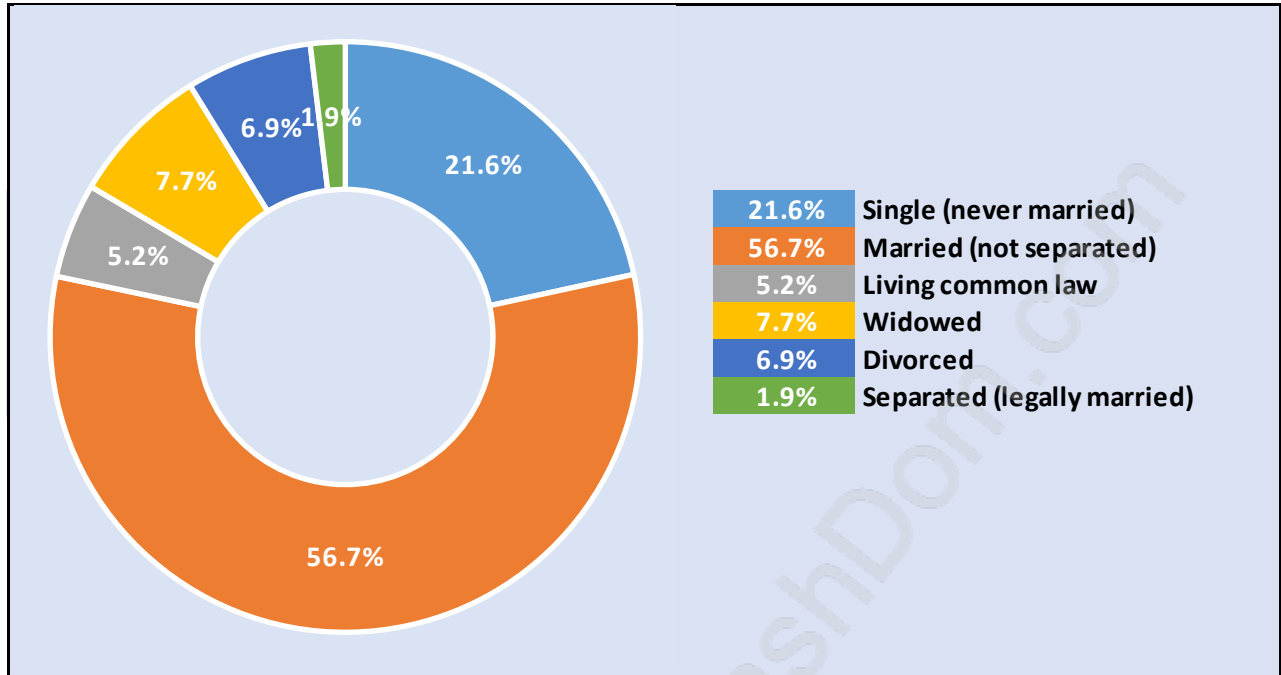

Tsawwassen Central

July 2018

Population Trends in Tsawwassen Central

Population by Age in Tsawwassen Central

Population Age 15+ by Income Status in Tsawwassen Central

Total Population Age 15 - 4,090

Households by Income in Tsawwassen Central

Total Number of Households - 1,860 / Average Household Income - \$132,705

Families in Tsawwassen Central

Average Persons per Family - 3

Children at Home in Tsawwassen Central

Total Number of Children at Home - 1,468