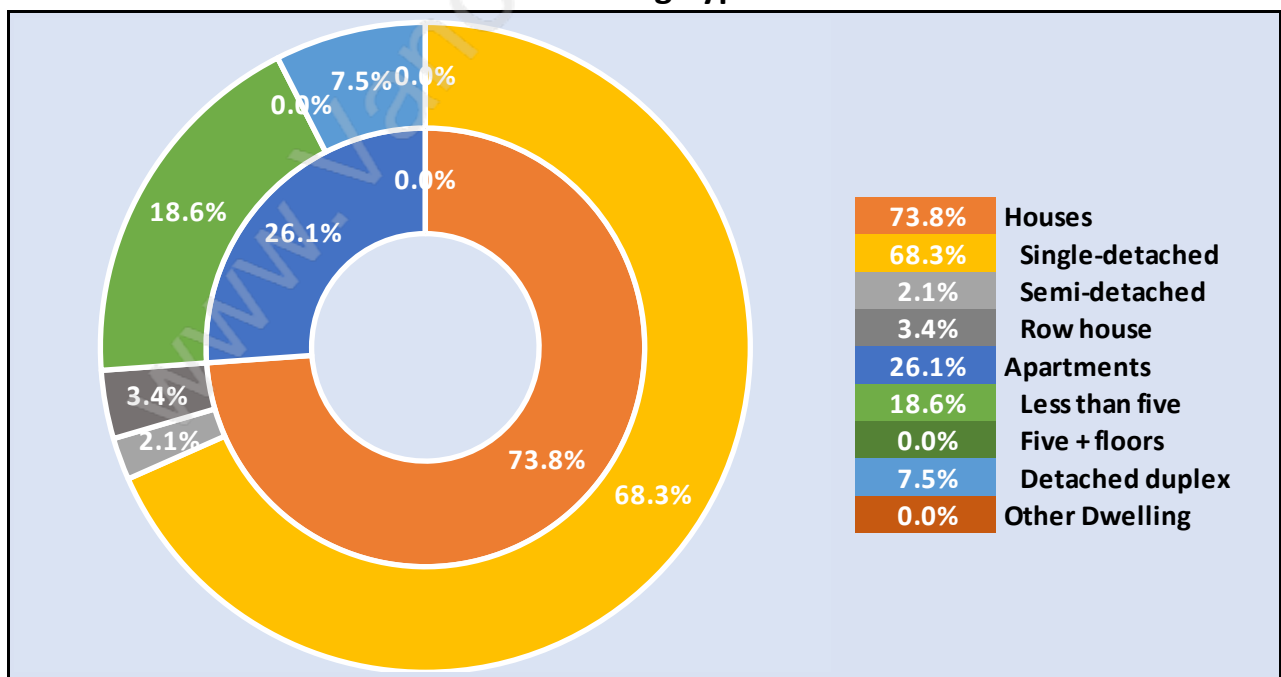

Population Age 15+ in Tsawwassen Central

Labour Force by Occupation in Tsawwassen Central

Labour Force Participation in Tsawwassen Central

Travel To Work in (from) Tsawwassen Central

Occupied Dwellings by Structure Type in Tsawwassen Central

Dominant Bulding Type - Houses

Private Dwellings by Period of Construction in Tsawwassen Central

Dominant Period of Construction - 1961-1980

Population by Religion in Tsawwassen Central

Population by Home Languages in Tsawwassen Central