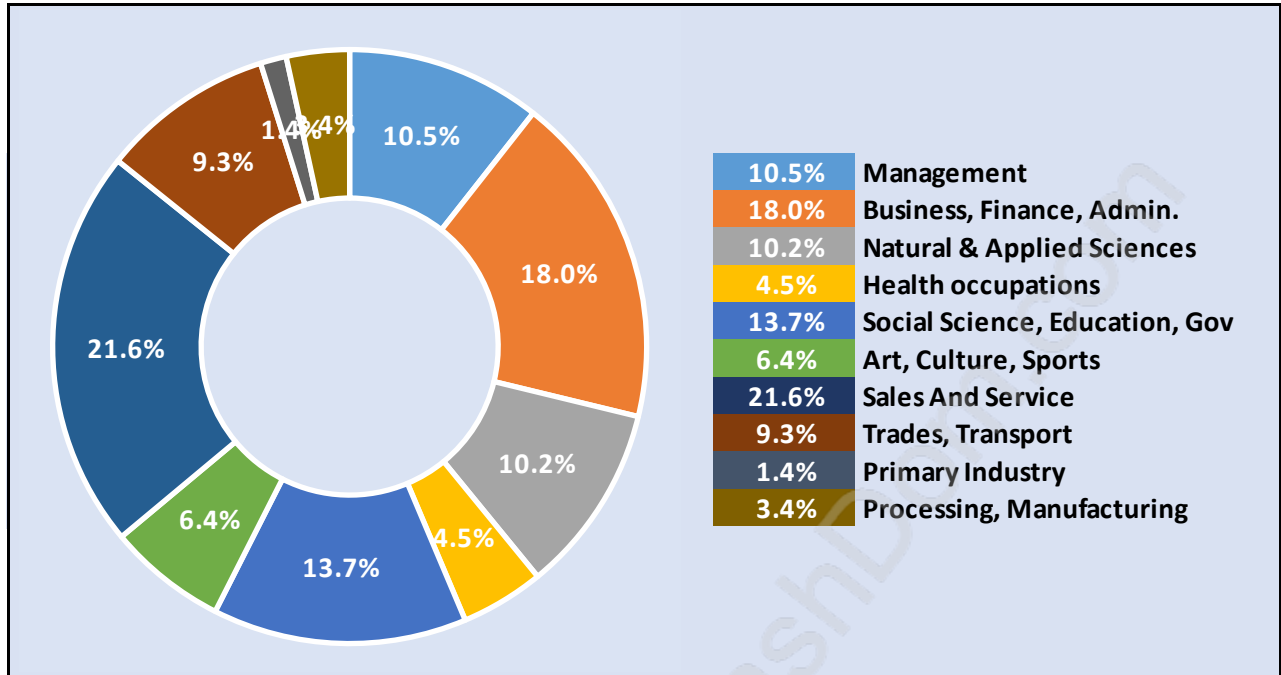

Population Age 15+ in Tsawwassen Central

Labour Force by Occupation in Tsawwassen Central

Labour Force Participation in Tsawwassen Central

Travel To Work in (from) Tsawwassen Central

Occupied Dwellings by Structure Type in Tsawwassen Central