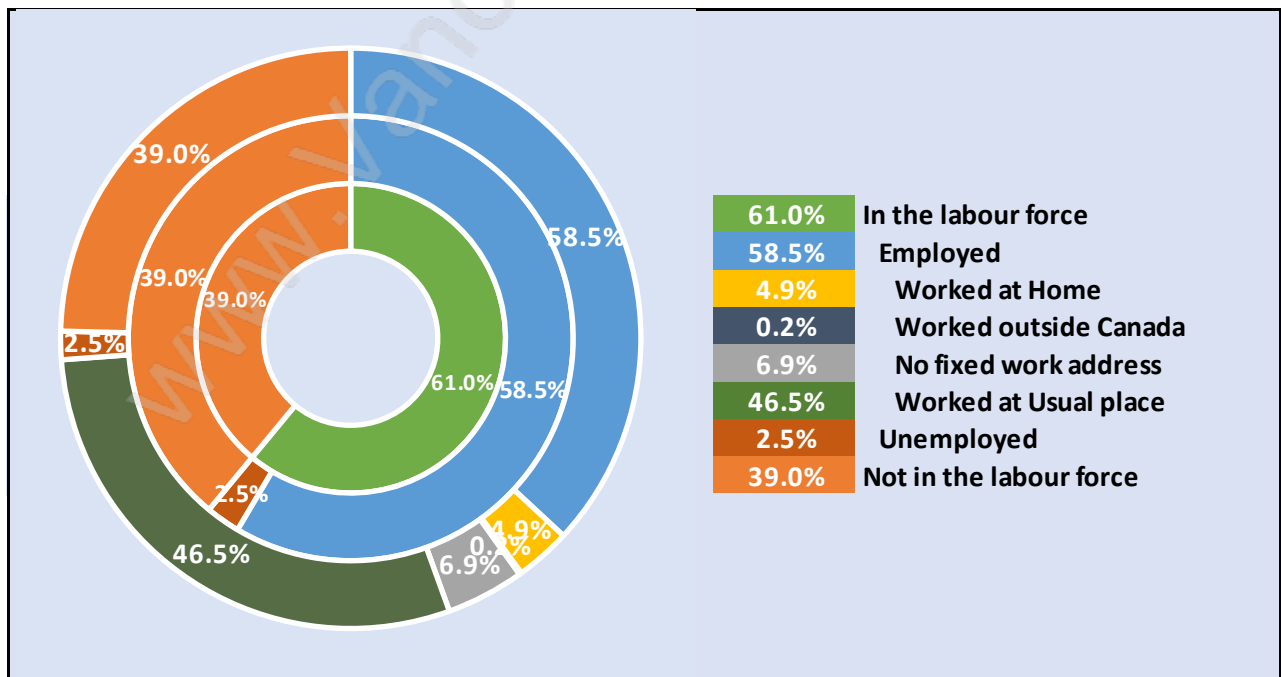

Population Age 15+ in Tsawwassen Central

Labour Force by Occupation in Tsawwassen Central

Labour Force Participation in Tsawwassen Central

Travel To Work in (from) Tsawwassen Central

Occupied Dwellings by Structure Type in Tsawwassen Central