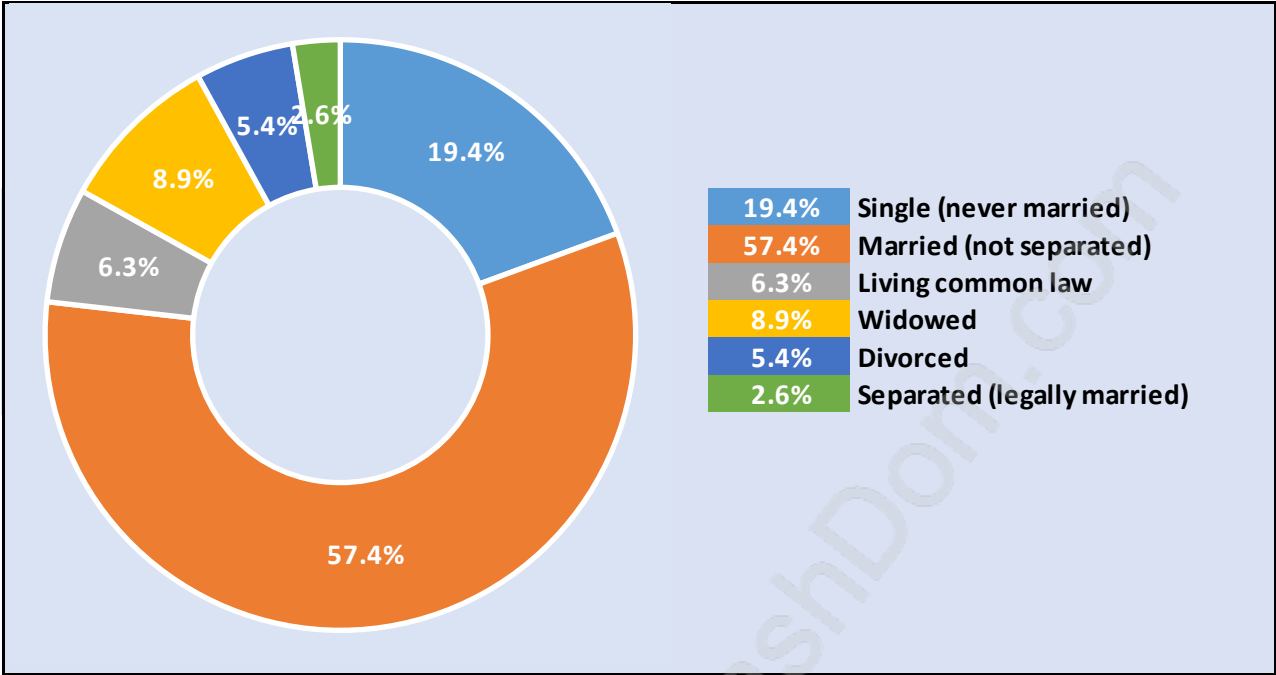

Families in Tsawwassen East

Average Persons per Family - 2.7