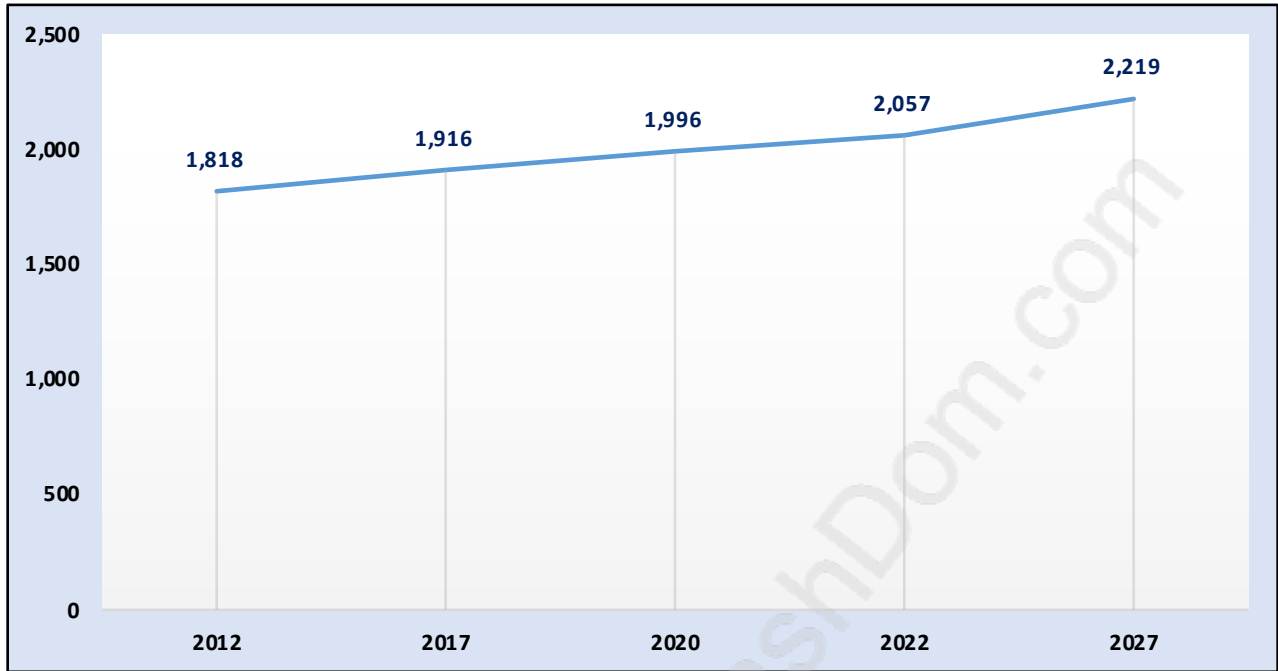

## Population Trends in Tsawwassen East

## Population Age 15+ by Income Status in Tsawwassen East

Total Population Age 15 - 1,722

### Dominant Period of Construction - 1961-1980