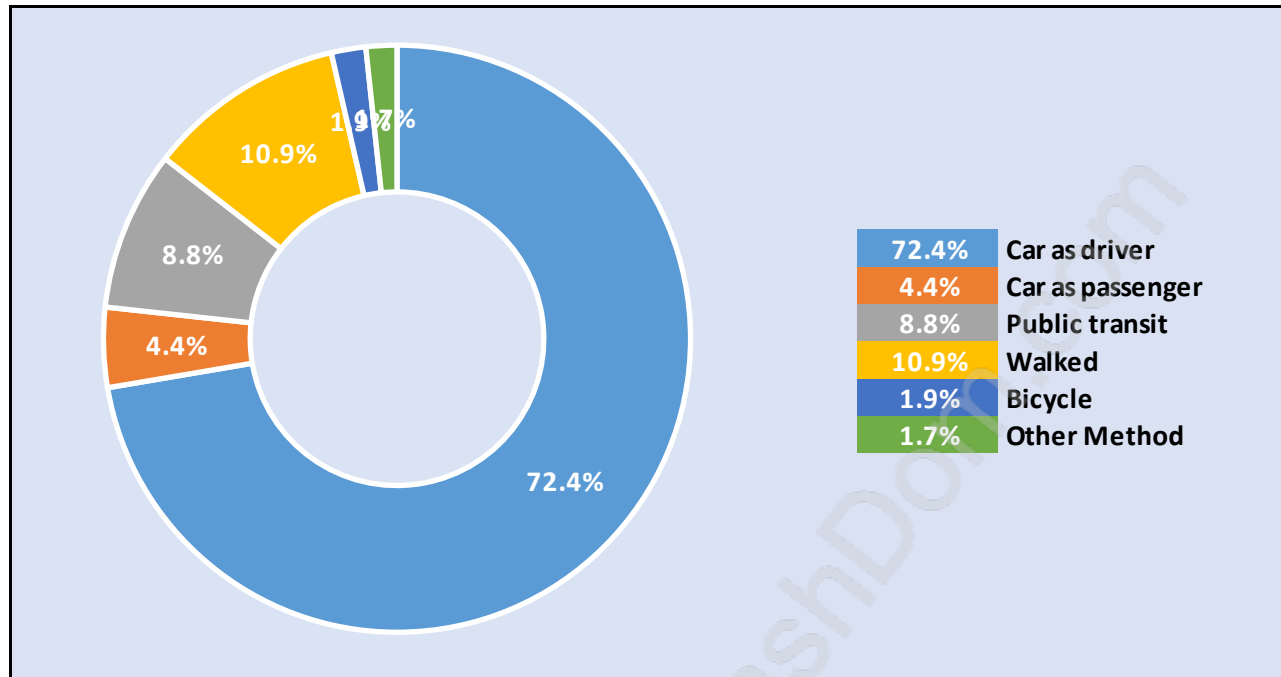

Travel To Work in (from) Tsawwassen East