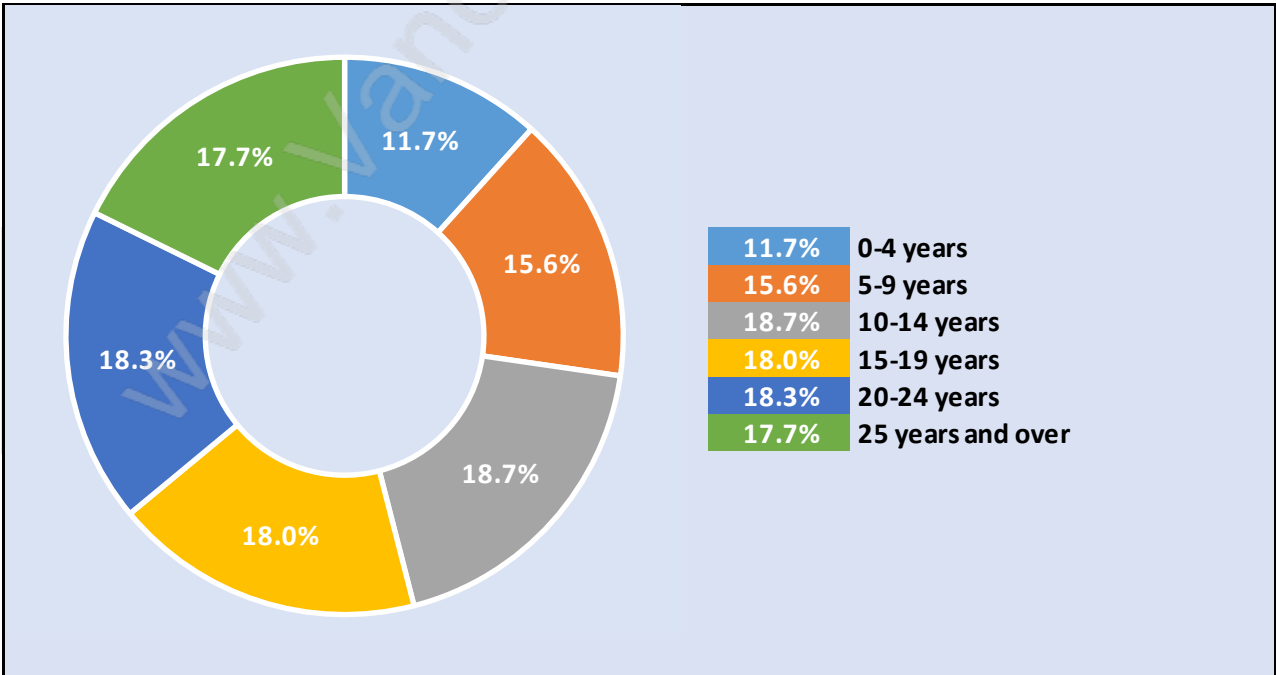

Children at Home in Tsawwassen East

Total Number of Children at Home - 455