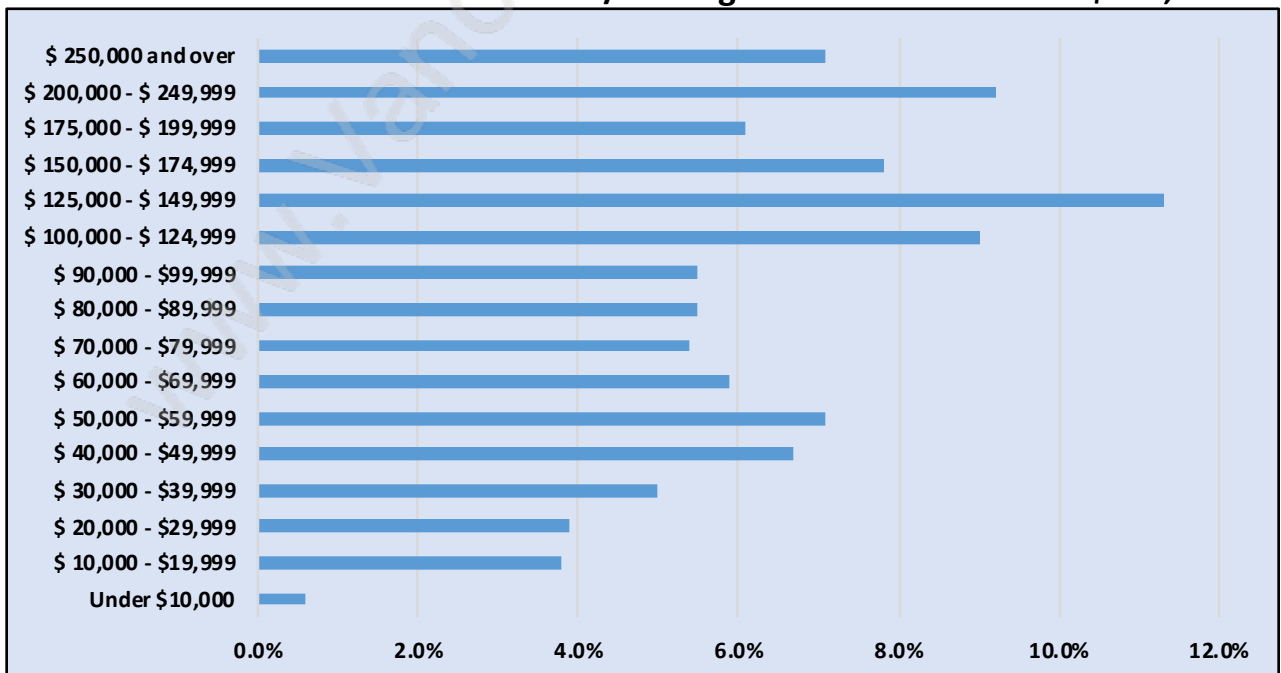

Households by Income in Tsawwassen East

Total Number of Households - 832 / Average Household Income - $123,854