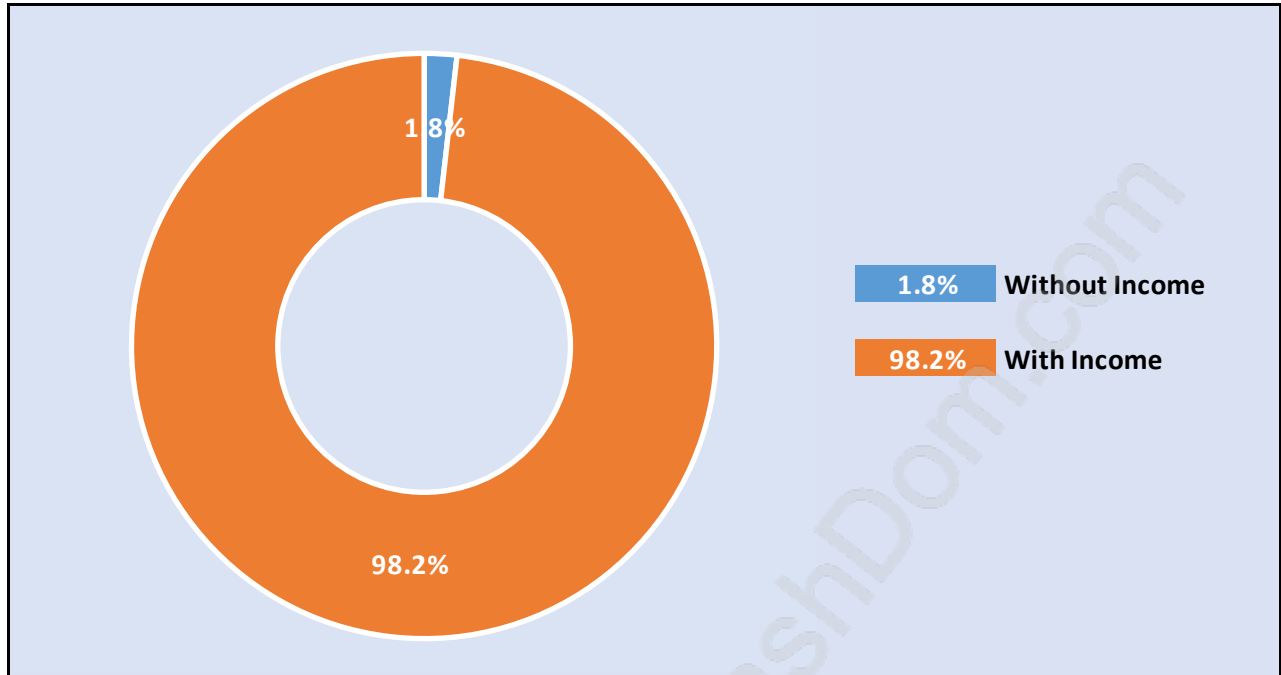

## Population Trends in Tsawwassen East

## Population Age 15+ by Income Status in Tsawwassen East

Total Population Age 15 - 1,722