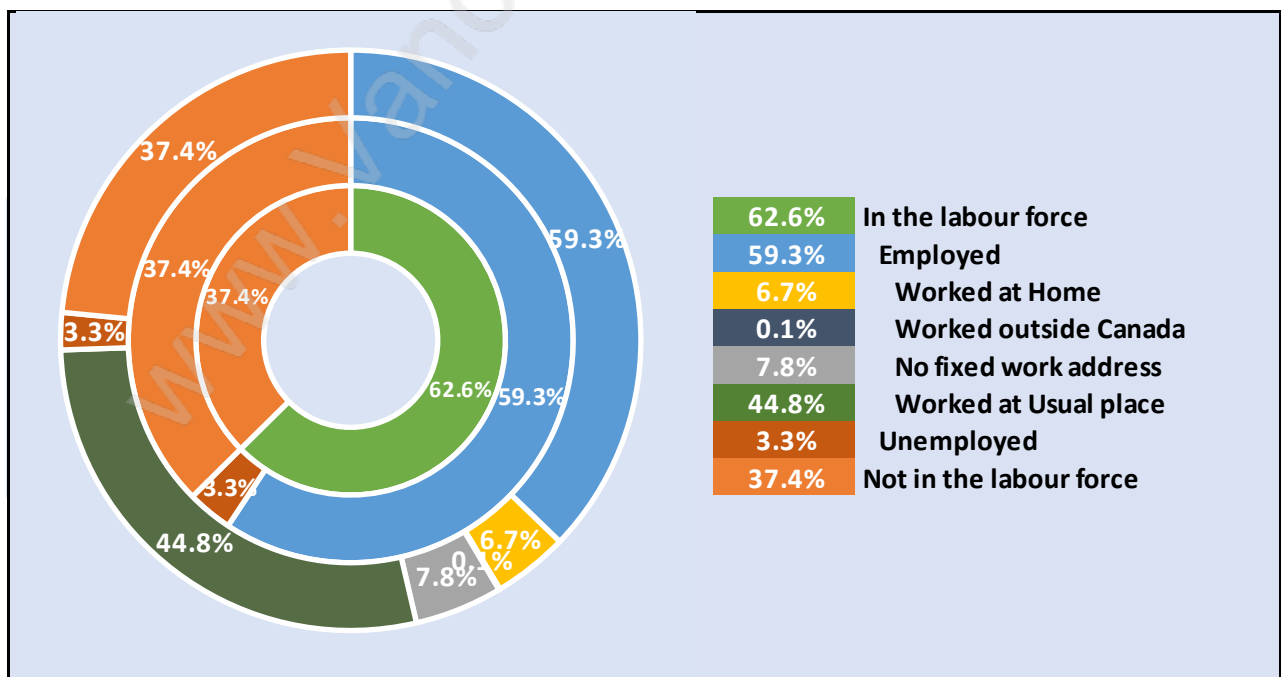

Labour Force Participation in Tsawwassen East