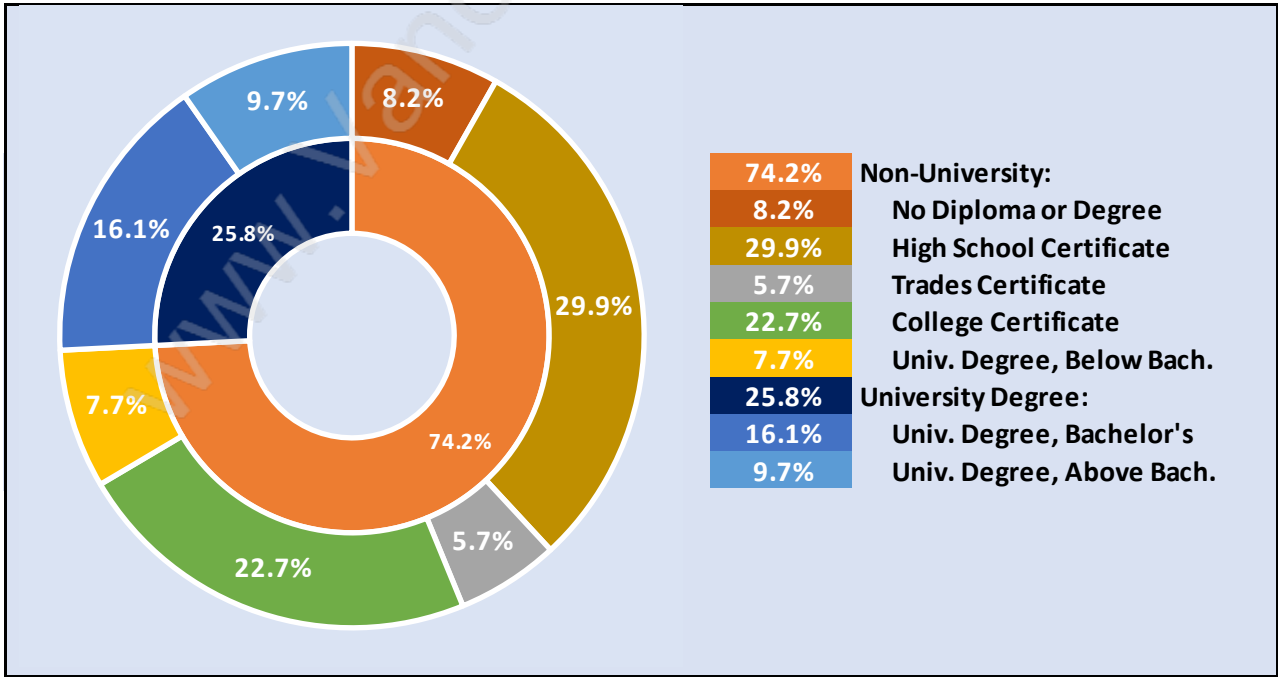

Population Age 15+ in Tsawwassen East