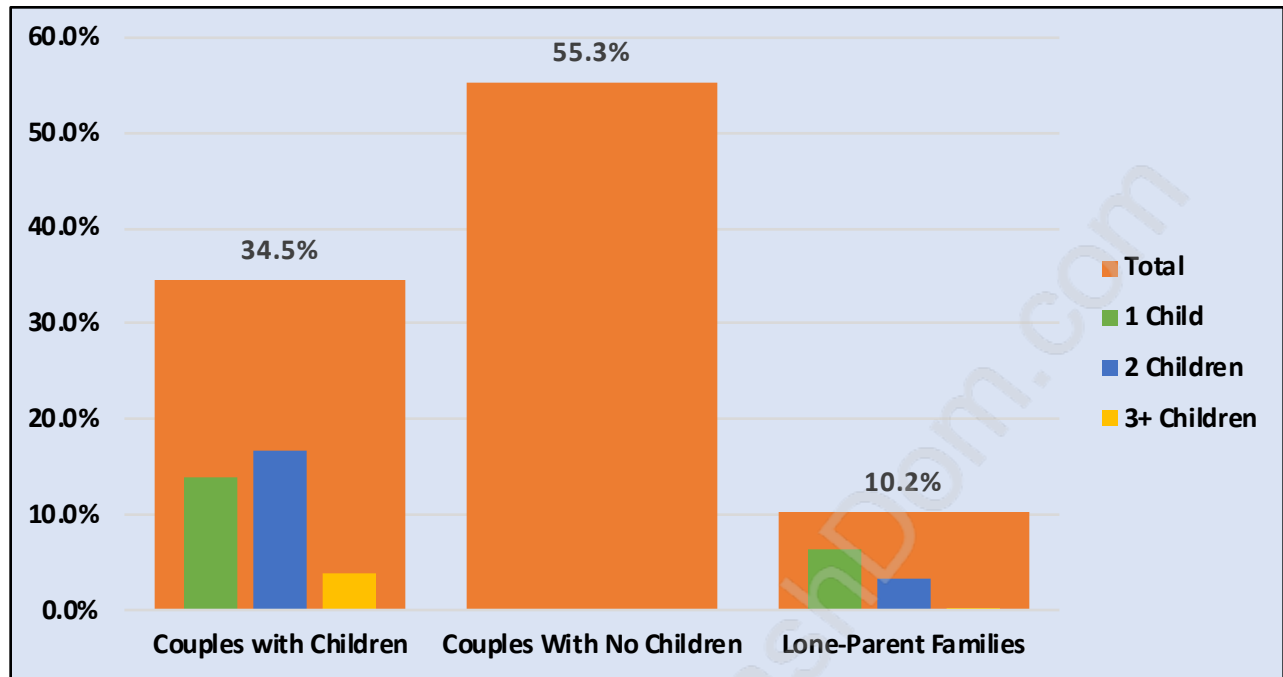

Family Structure in Tsawwassen East

Total Number of Families - 594 / Average Persons per Family - 2.7