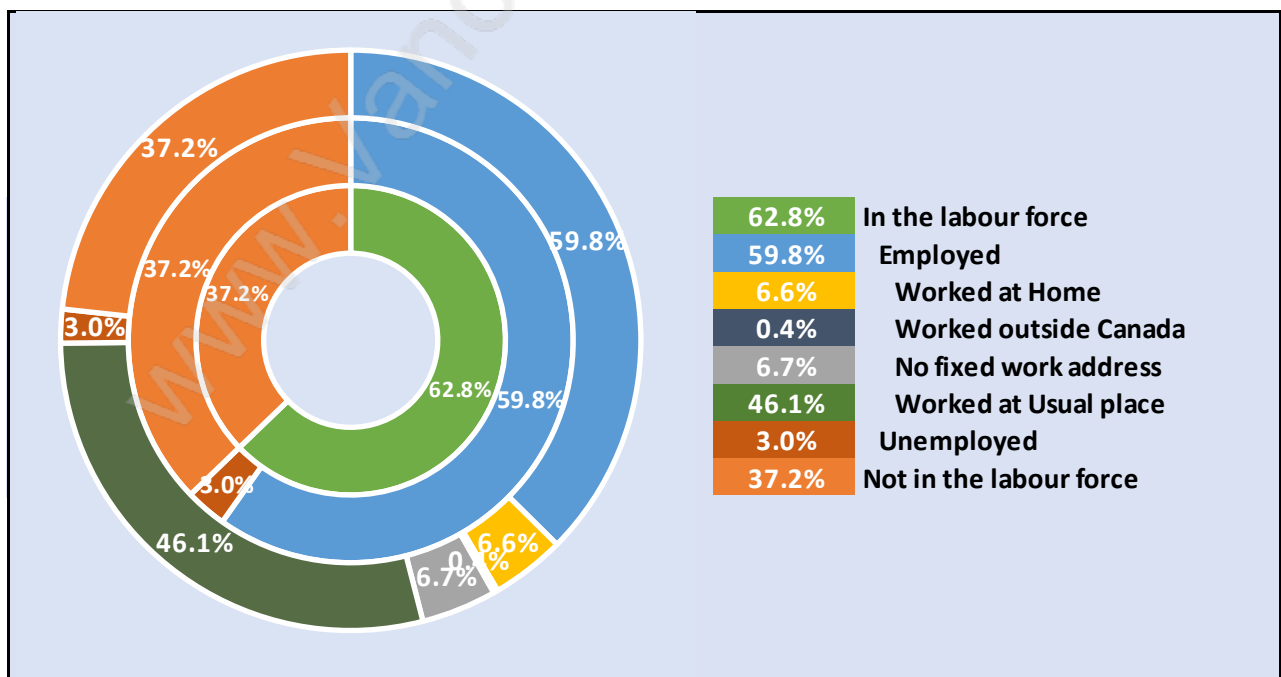

Labour Force Participation in Tsawwassen