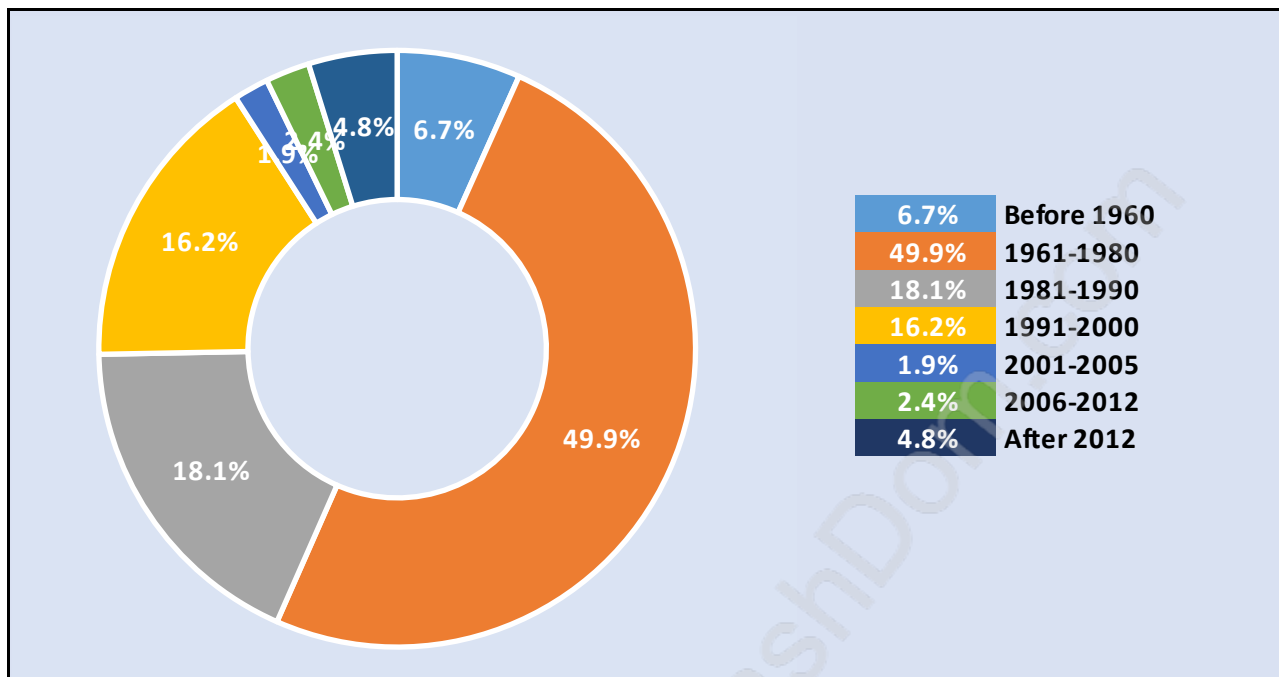

Tsawwassen

Population Trends in Tsawwassen

Population by Age in Tsawwassen

Population Age 15+ by Income Status in Tsawwassen

Total Population Age 15 - 20,094

Households by Income in Tsawwassen

Total Number of Households - 9,378 / Average Household Income - \$131,787

Travel To Work in (from) Tsawwassen

Occupied Dwellings by Structure Type in Tsawwassen

Dominant Bulding Type - Houses

Private Dwellings by Period of Construction in Tsawwassen

Dominant Period of Construction - 1961-1980