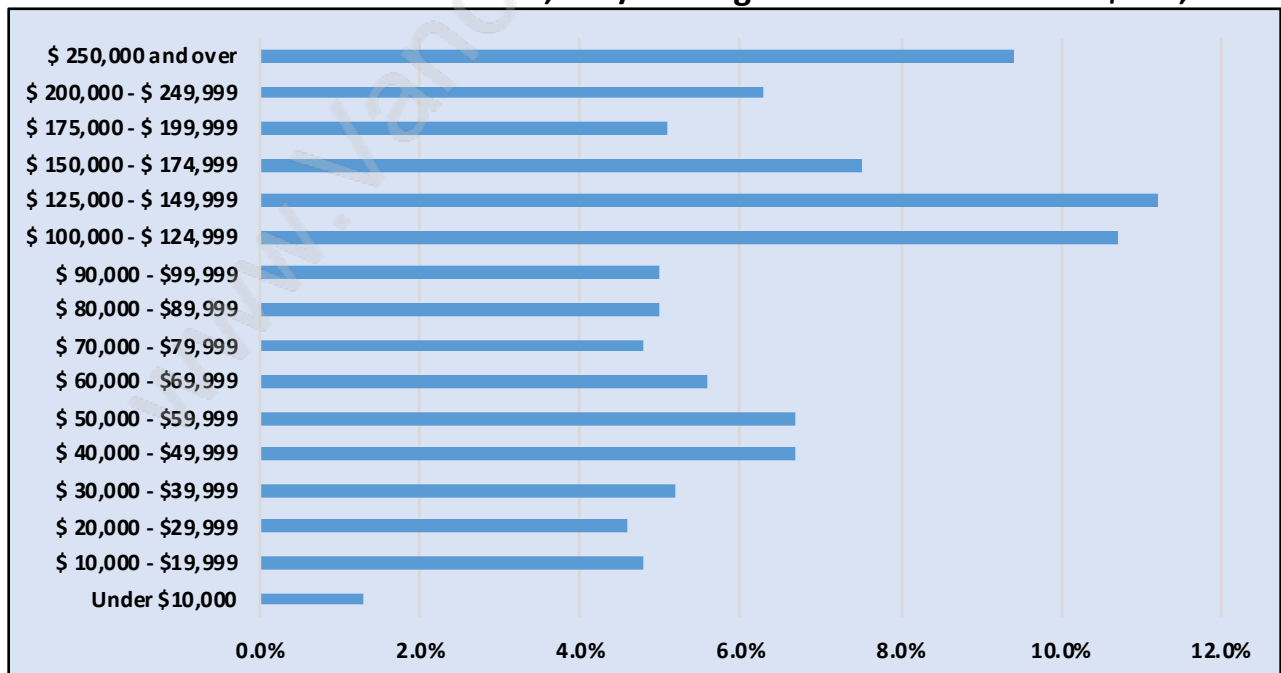

Tsawwassen

Population Trends in Tsawwassen

Population by Age in Tsawwassen

Population Age 15+ by Income Status in Tsawwassen

Total Population Age 15 - 20,094

Households by Income in Tsawwassen

Total Number of Households - 9,378 / Average Household Income - \$131,787