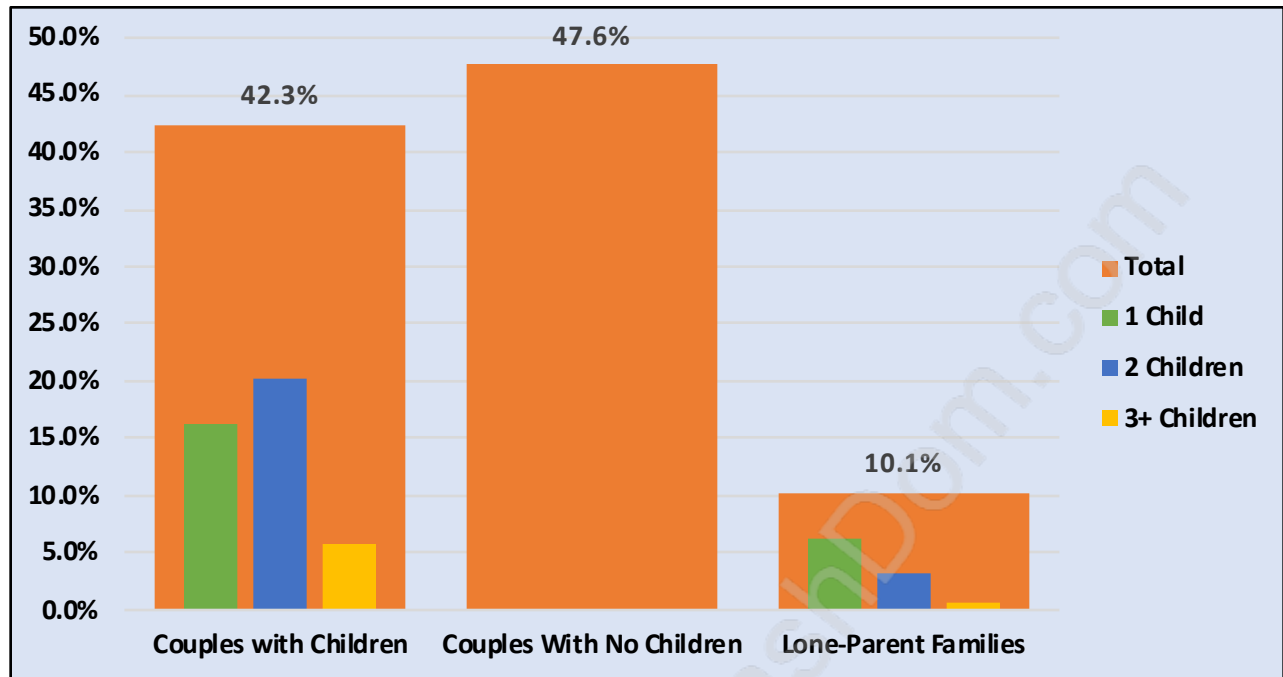

Tsawwassen

Population Trends in Tsawwassen

Population by Age in Tsawwassen

Population Age 15+ by Income Status in Tsawwassen

Total Population Age 15 - 20,094

Households by Income in Tsawwassen

Total Number of Households - 9,378 / Average Household Income - \$131,787

Families in Tsawwassen

Average Persons per Family - 2.8

Children at Home in Tsawwassen

Total Number of Children at Home - 6,279

Family Structure in Tsawwassen

Total Number of Families - 6,873 / Average Persons per Family - 2.8