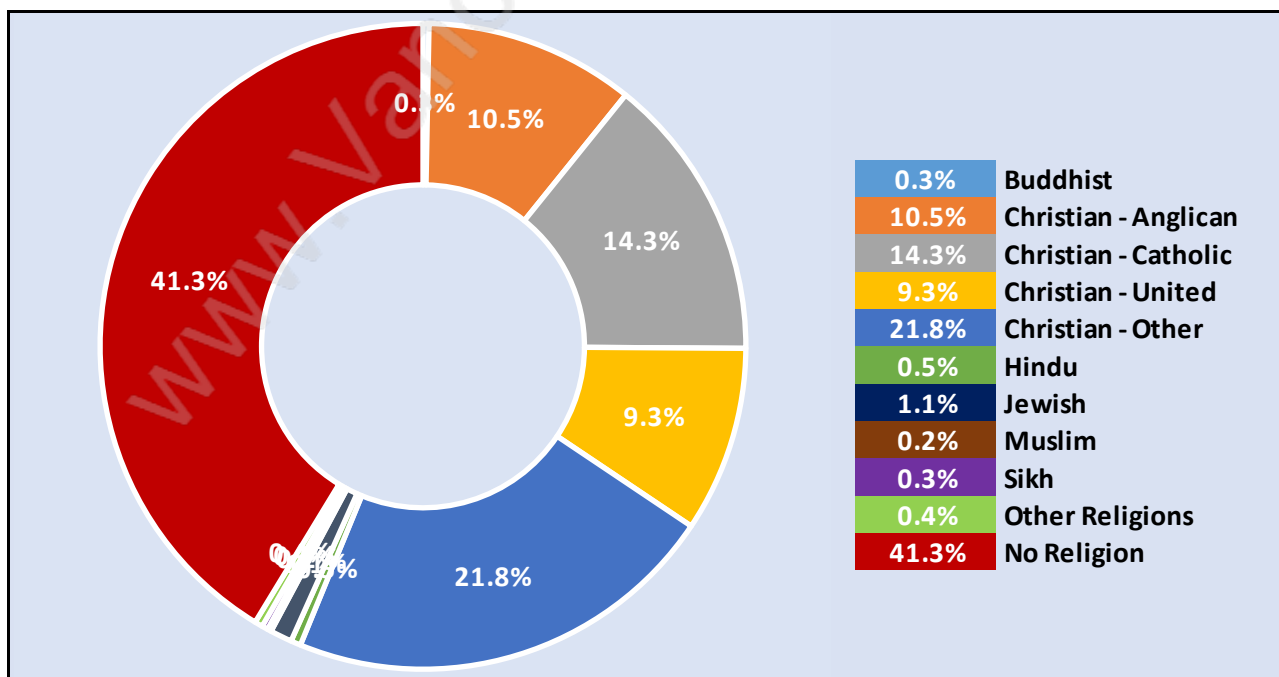

Population by Religion in Tsawwassen