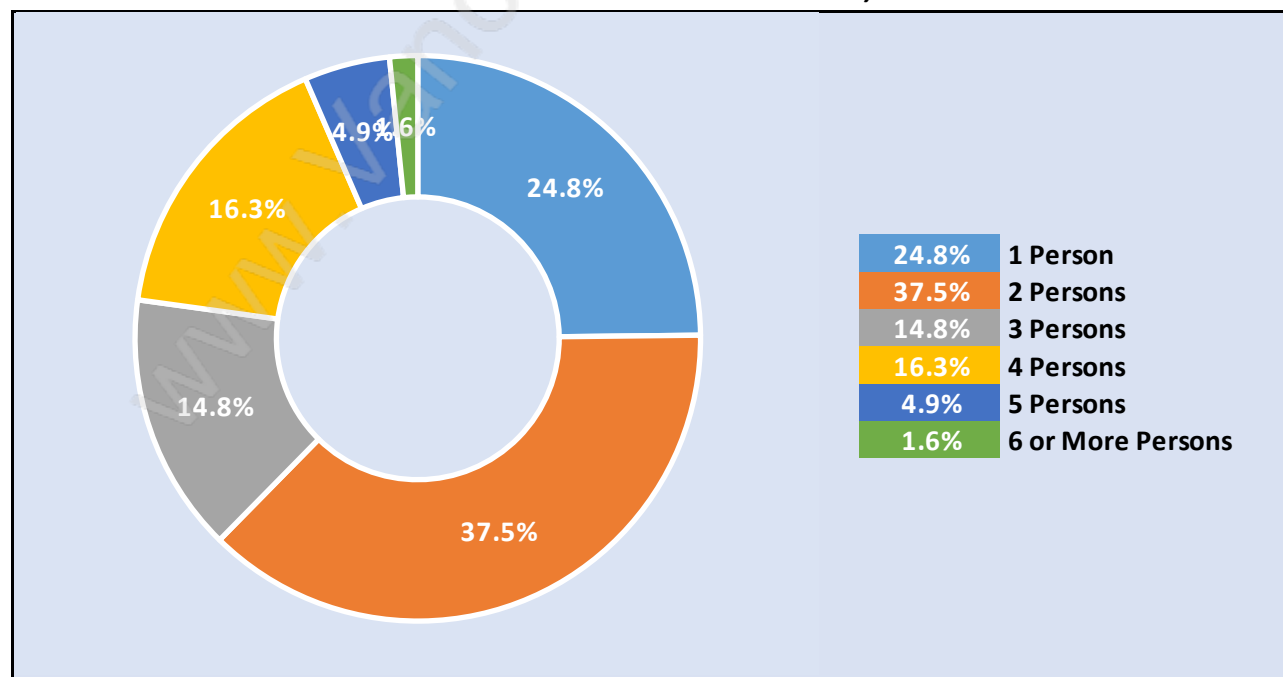

Households by Household Size in Tsawwassen

Total Number of Households - 9,378