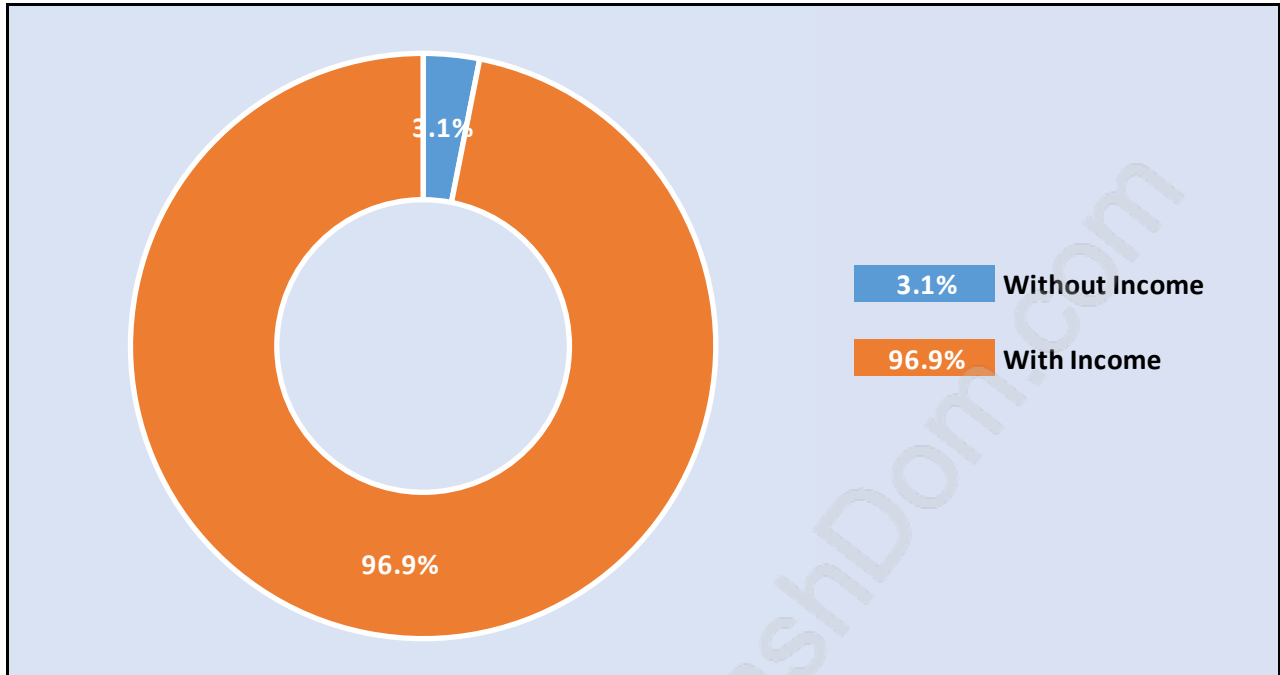

Tsawwassen

Population Trends in Tsawwassen

Population by Age in Tsawwassen

Population Age 15+ by Income Status in Tsawwassen

Total Population Age 15 - 20,094

Households by Income in Tsawwassen

Total Number of Households - 9,378 / Average Household Income - \$131,787

Families in Tsawwassen

Average Persons per Family - 2.8

Children at Home in Tsawwassen

Total Number of Children at Home - 6,279

Family Structure in Tsawwassen

Total Number of Families - 6,873 / Average Persons per Family - 2.8