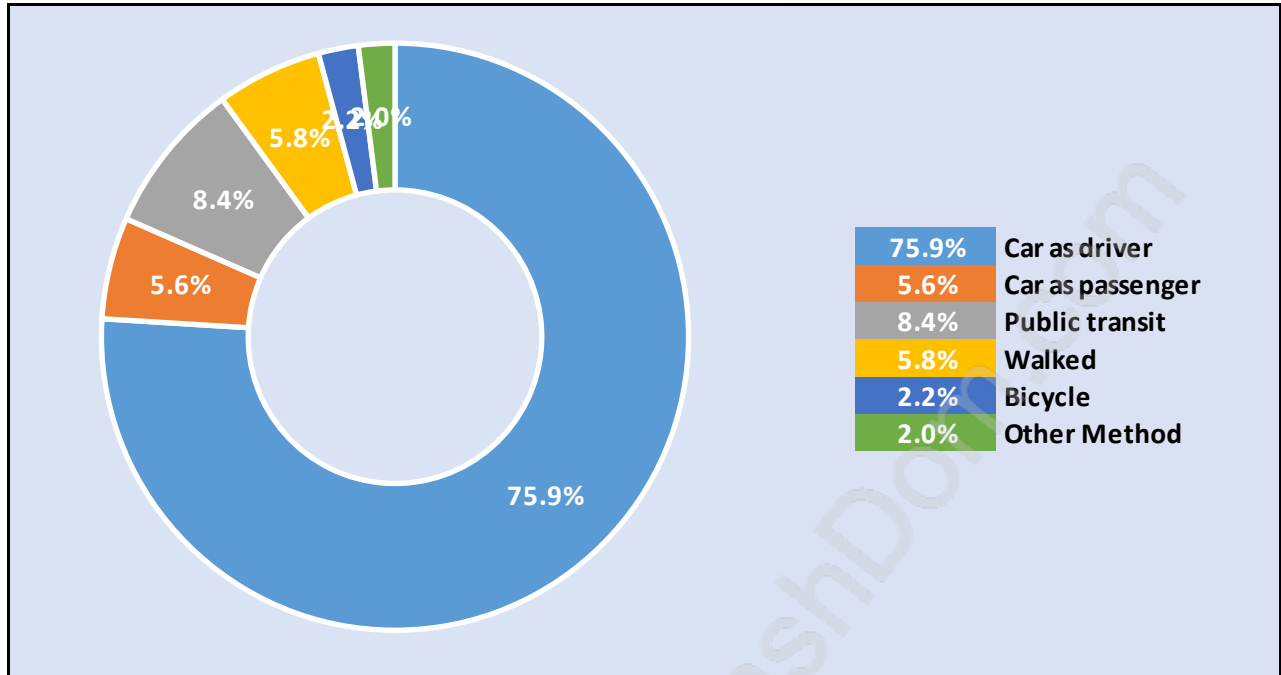

Travel To Work in (from) Tsawwassen