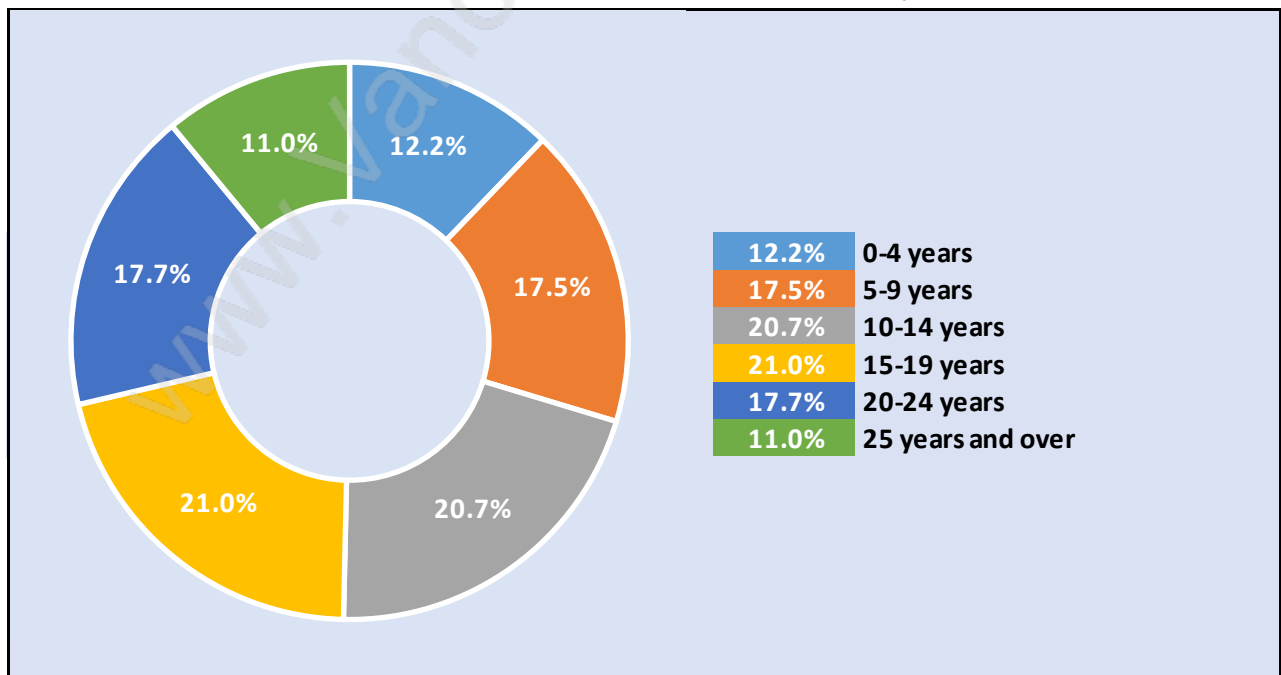

Tsawwassen

Population Trends in Tsawwassen

Population by Age in Tsawwassen

Population Age 15+ by Income Status in Tsawwassen

Total Population Age 15 - 20,094

Households by Income in Tsawwassen

Total Number of Households - 9,378 / Average Household Income - \$131,787

Families in Tsawwassen

Average Persons per Family - 2.8

Children at Home in Tsawwassen

Total Number of Children at Home - 6,279

Family Structure in Tsawwassen

Total Number of Families - 6,873 / Average Persons per Family - 2.8