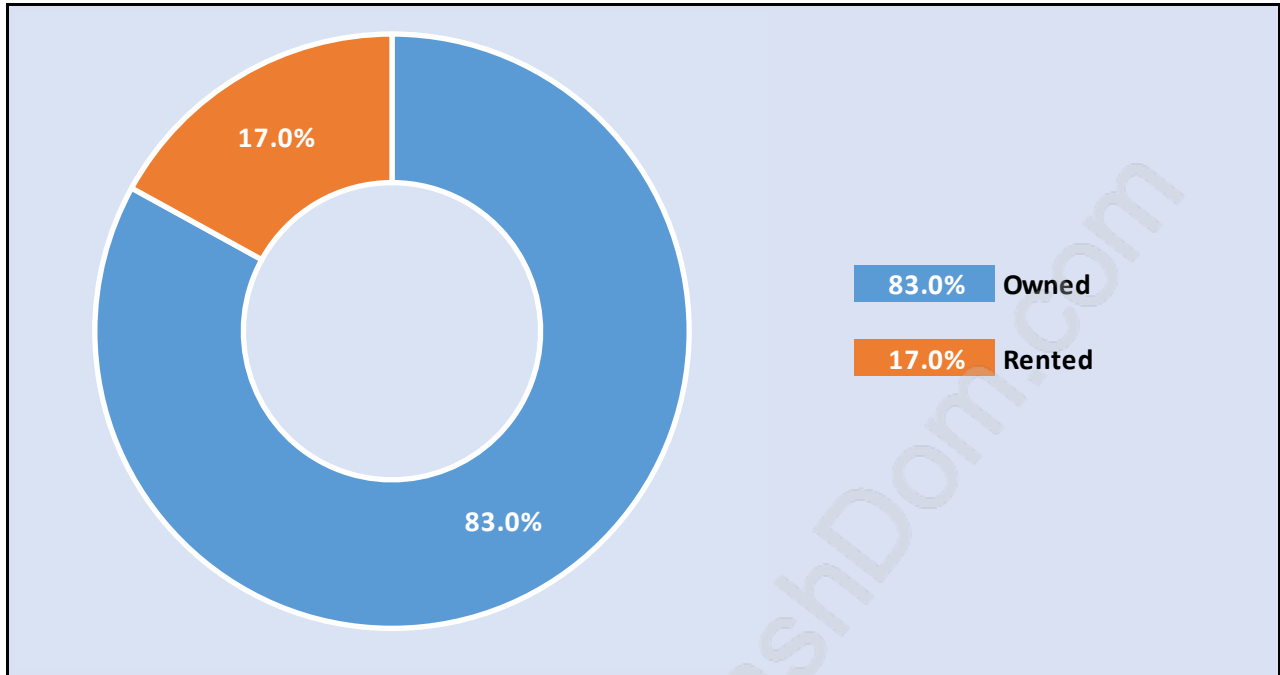

Dwellings in Tsawwassen