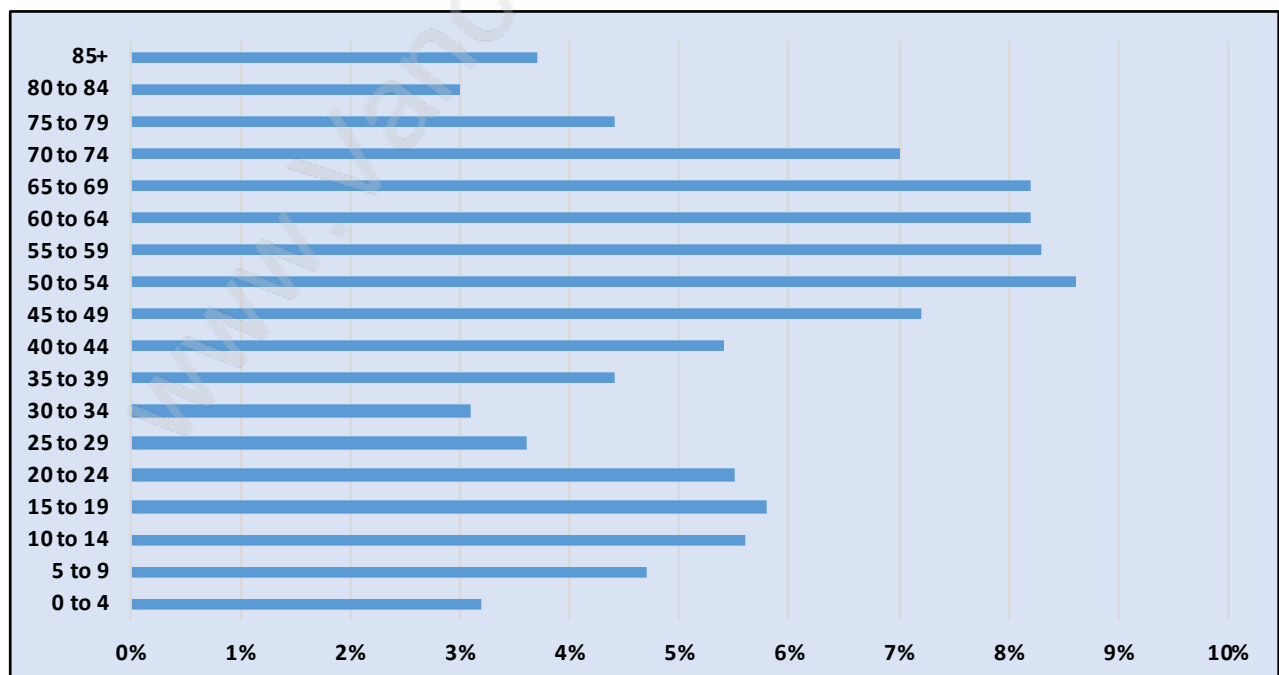

Tsawwassen

Population Trends in Tsawwassen

Population by Age in Tsawwassen

Population Age 15+ by Income Status in Tsawwassen

Total Population Age 15 - 20,094

Households by Income in Tsawwassen

Total Number of Households - 9,378 / Average Household Income - \$131,787

Families in Tsawwassen

Average Persons per Family - 2.8

Children at Home in Tsawwassen

Total Number of Children at Home - 6,279

Family Structure in Tsawwassen

Total Number of Families - 6,873 / Average Persons per Family - 2.8