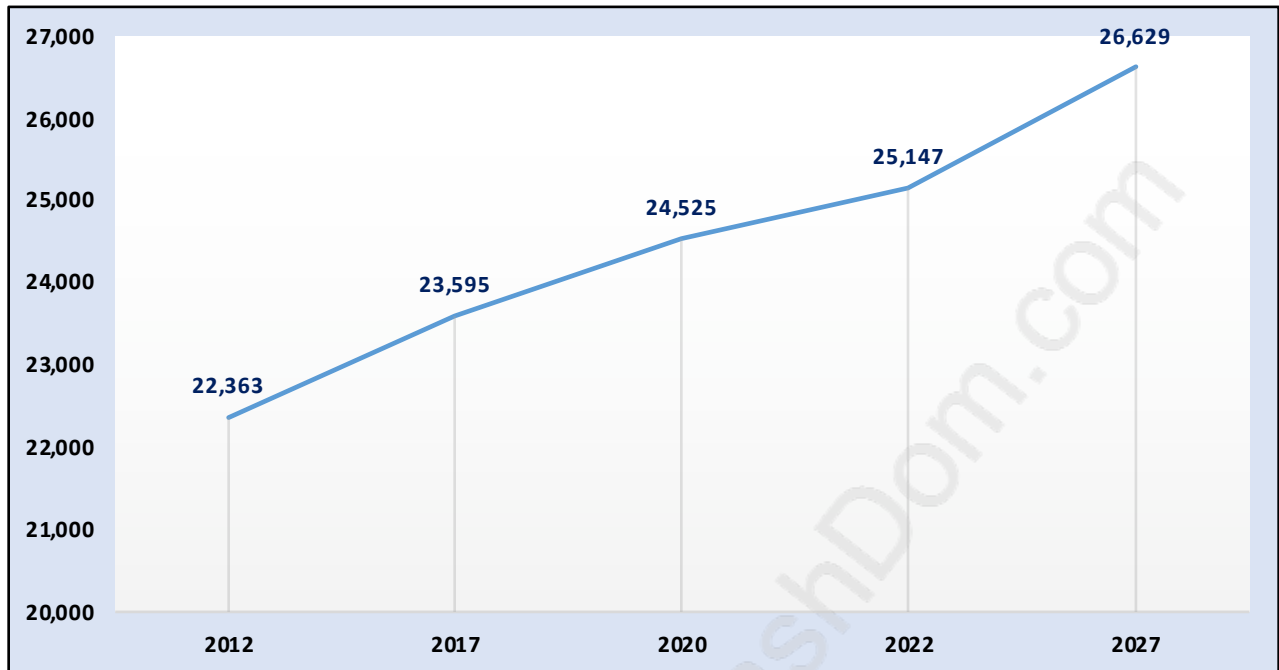

Tsawwassen

Population Trends in Tsawwassen

Population by Age in Tsawwassen

Population Age 15+ by Income Status in Tsawwassen

Total Population Age 15 - 20,094

Households by Income in Tsawwassen

Total Number of Households - 9,378 / Average Household Income - \$131,787

Families in Tsawwassen

Average Persons per Family - 2.8

Children at Home in Tsawwassen

Total Number of Children at Home - 6,279

Family Structure in Tsawwassen

Total Number of Families - 6,873 / Average Persons per Family - 2.8