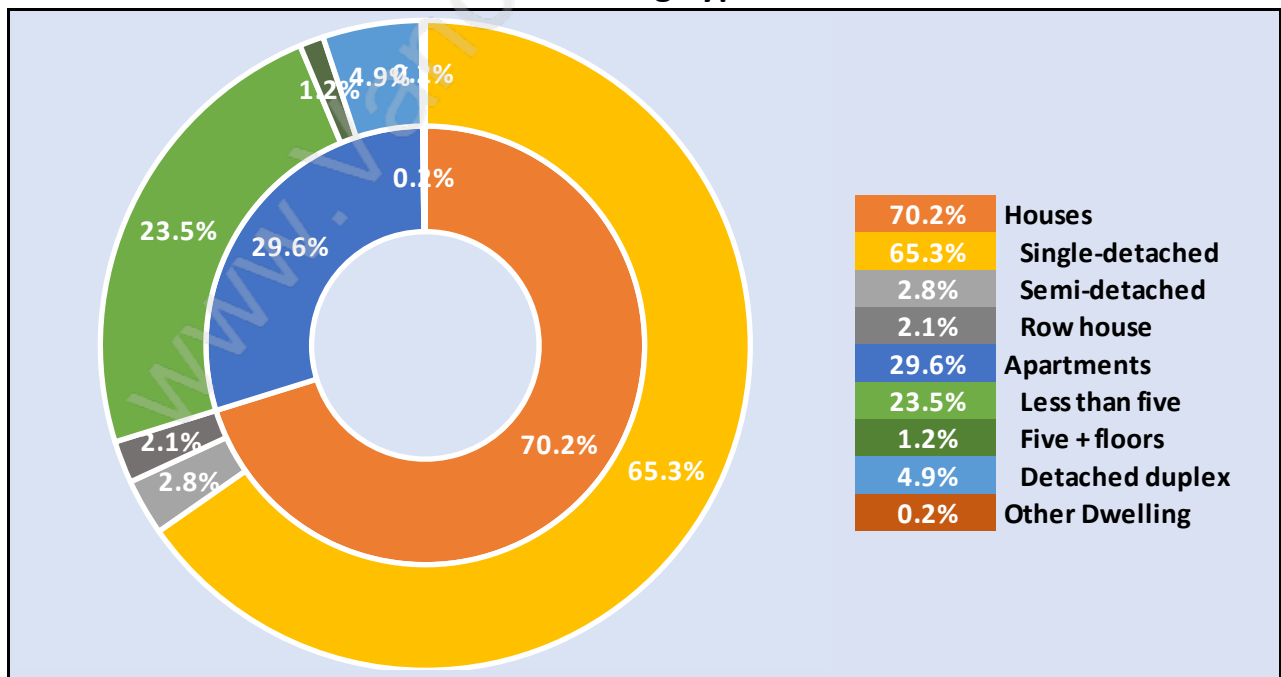

Tsawwassen

Population Trends in Tsawwassen

Population by Age in Tsawwassen

Population Age 15+ by Income Status in Tsawwassen

Total Population Age 15 - 20,094

Households by Income in Tsawwassen

Total Number of Households - 9,378 / Average Household Income - \$131,787

Families in Tsawwassen

Average Persons per Family - 2.8

Children at Home in Tsawwassen

Total Number of Children at Home - 6,279

Family Structure in Tsawwassen

Total Number of Families - 6,873 / Average Persons per Family - 2.8

Households by Household Size in Tsawwassen

Total Number of Households - 9,378

Dwellings in Tsawwassen

Population Age 15+ in Tsawwassen

Labour Force by Occupation in Tsawwassen

Labour Force Participation in Tsawwassen

Travel To Work in (from) Tsawwassen

Occupied Dwellings by Structure Type in Tsawwassen

Dominant Bulding Type - Houses

Private Dwellings by Period of Construction in Tsawwassen

Dominant Period of Construction - 1961-1980