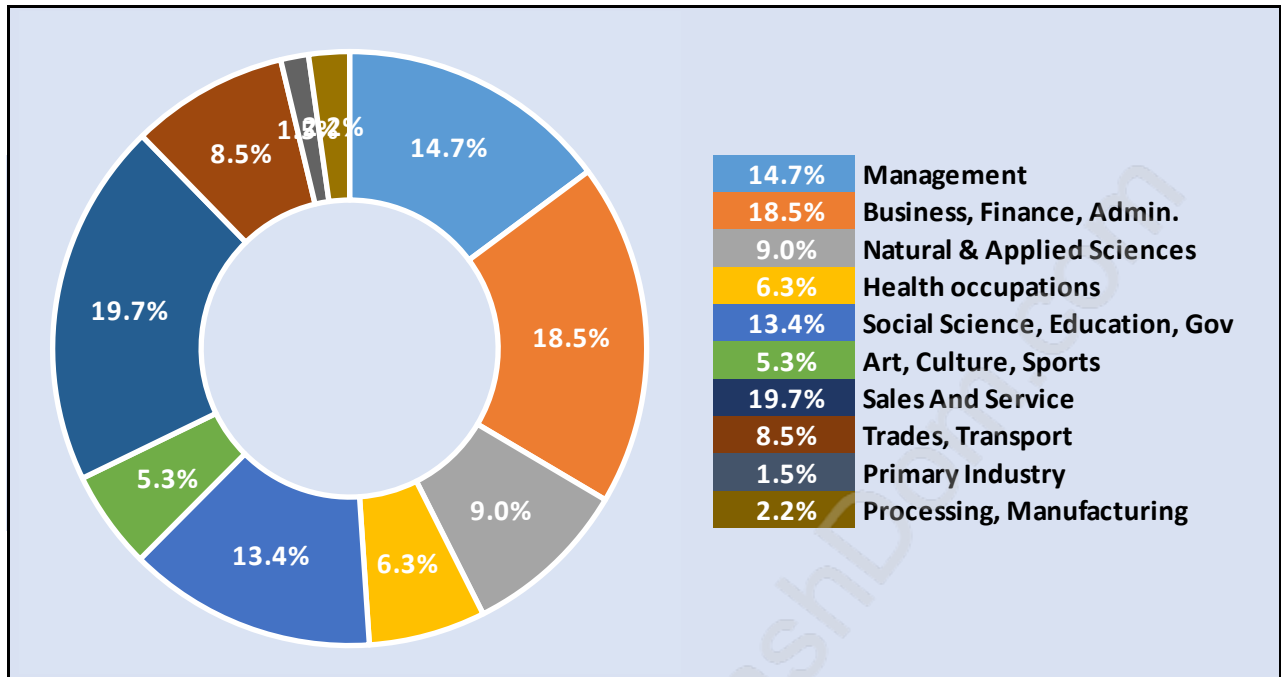

Labour Force by Occupation in Tsawwassen