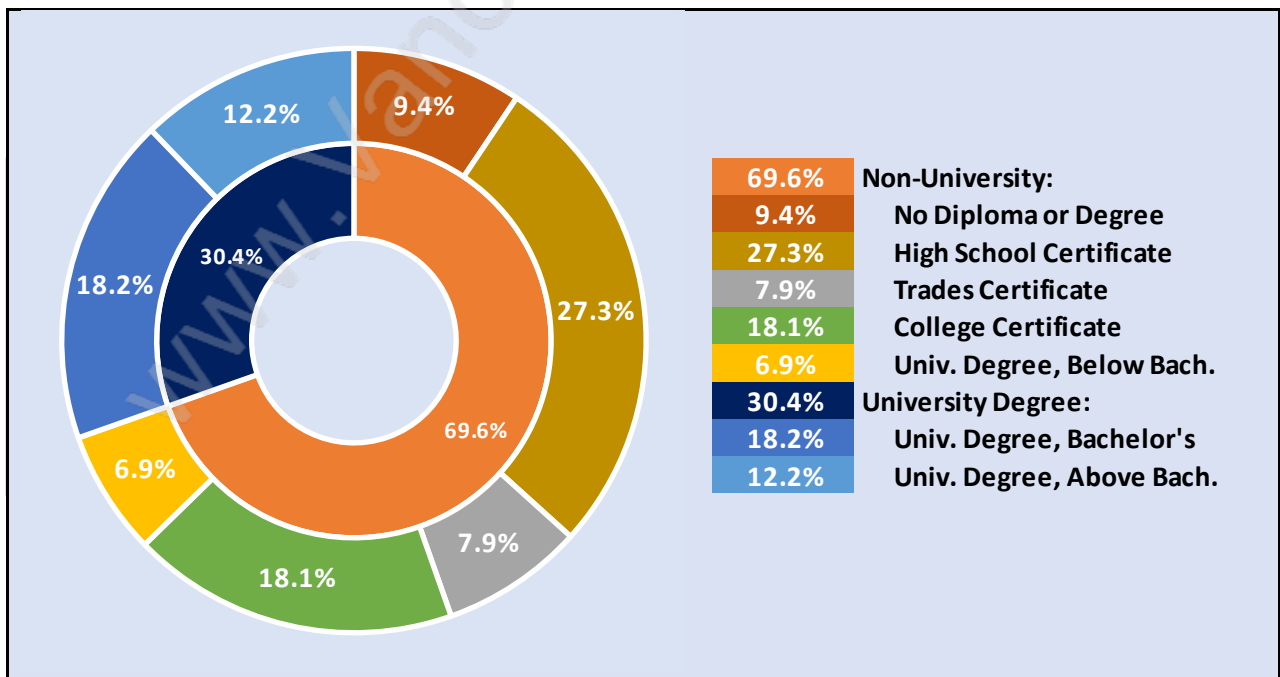

Population Age 15+ in Tsawwassen