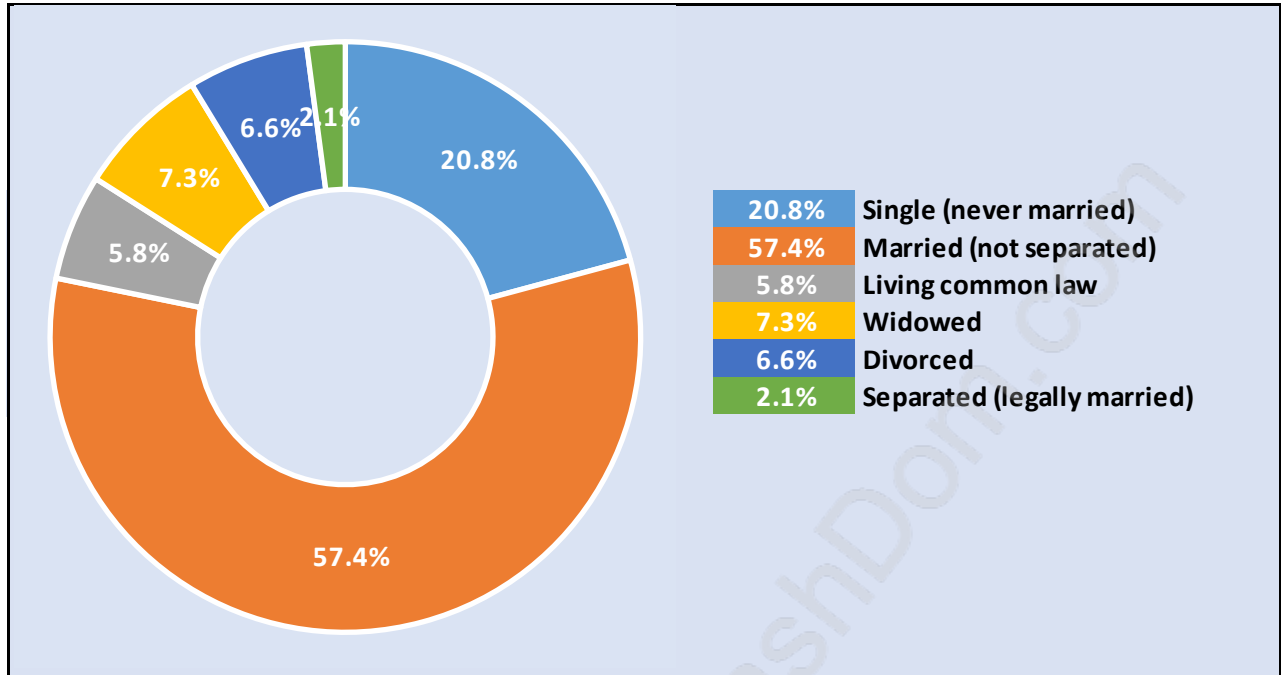

Tsawwassen

Population Trends in Tsawwassen

Population by Age in Tsawwassen

Population Age 15+ by Income Status in Tsawwassen

Total Population Age 15 - 20,094

Households by Income in Tsawwassen

Total Number of Households - 9,378 / Average Household Income - \$131,787

Families in Tsawwassen

Average Persons per Family - 2.8

Children at Home in Tsawwassen

Total Number of Children at Home - 6,279

Family Structure in Tsawwassen

Total Number of Families - 6,873 / Average Persons per Family - 2.8