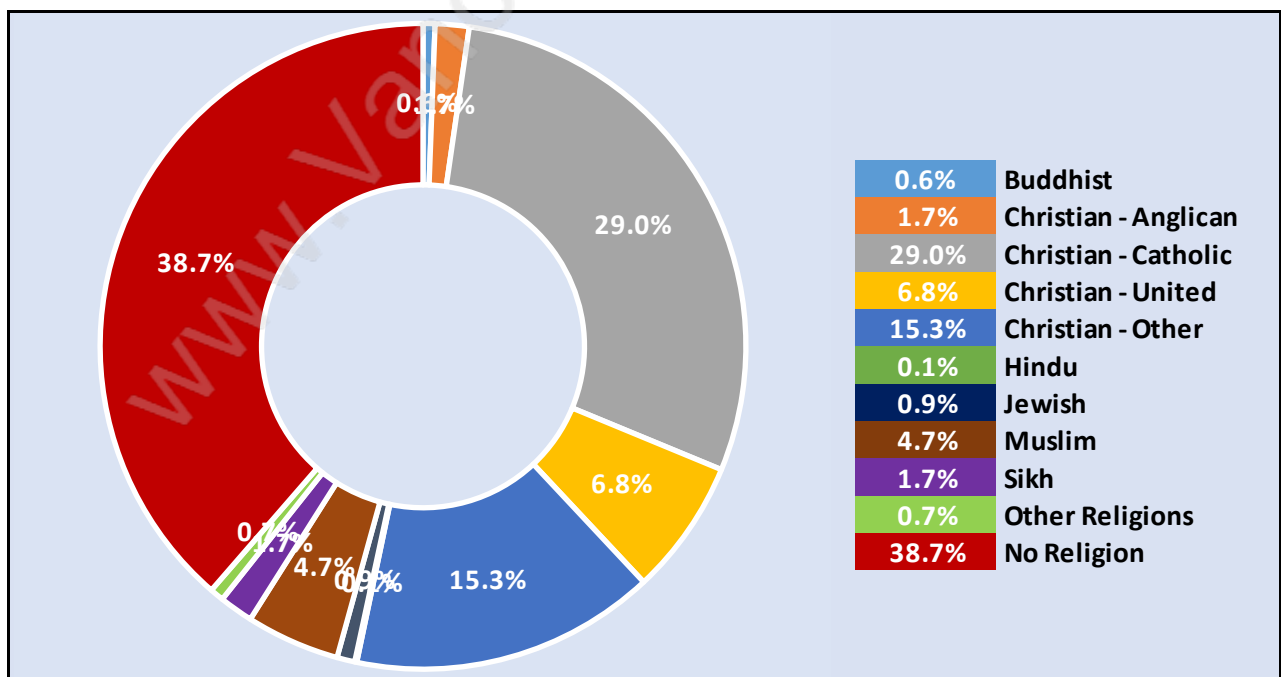

Dominant Bulding Type - Houses

Private Dwellings by Period of Construction in Upper Eagle Ridge

Dominant Period of Construction - 1981-1990

Population by Religion in Upper Eagle Ridge

Population by Home Languages in Upper Eagle Ridge