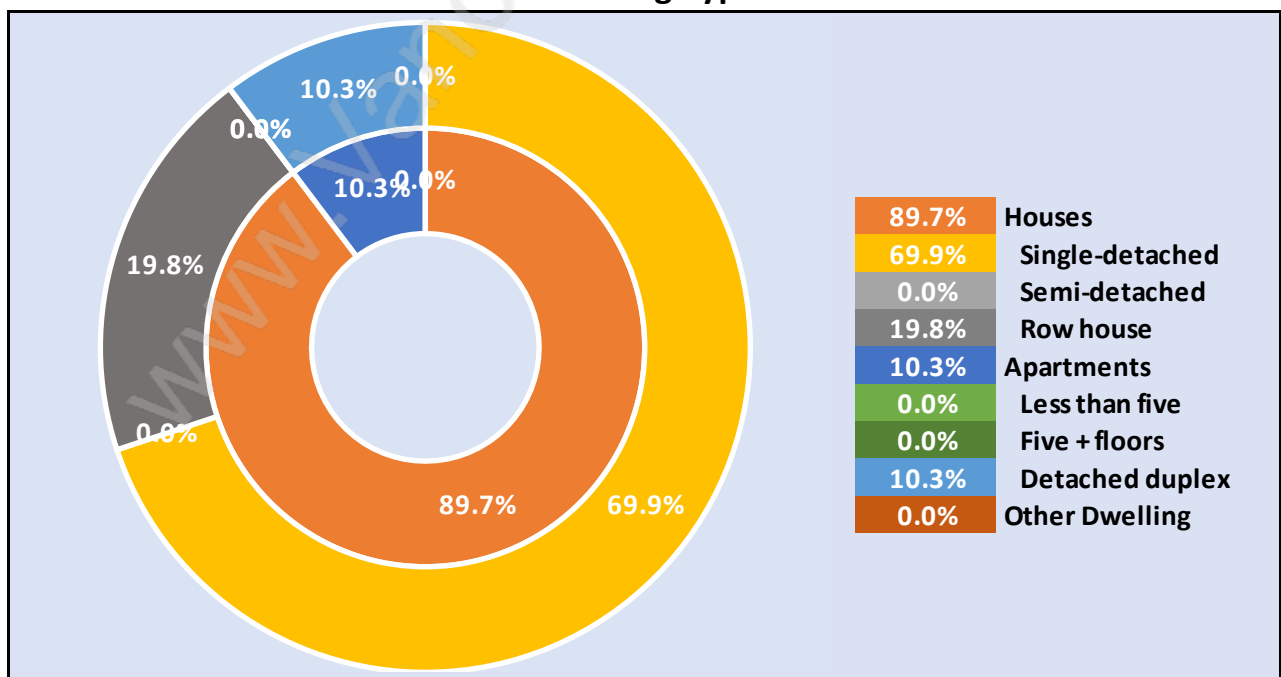

Family Structure in Upper Eagle Ridge

Total Number of Families - 578 / Average Persons per Family - 3.

Households by Household Size in Upper Eagle Ridge

Total Number of Households - 631

Dwellings in Upper Eagle Ridge

Population Age 15+ in Upper Eagle Ridge

Labour Force by Occupation in Upper Eagle Ridge

Labour Force Participation in Upper Eagle Ridge

Travel To Work in (from) Upper Eagle Ridge

Occupied Dwellings by Structure Type in Upper Eagle Ridge

Dominant Bulding Type - Houses

Private Dwellings by Period of Construction in Upper Eagle Ridge

Dominant Period of Construction - 1981-1990

Population by Religion in Upper Eagle Ridge

Population by Home Languages in Upper Eagle Ridge