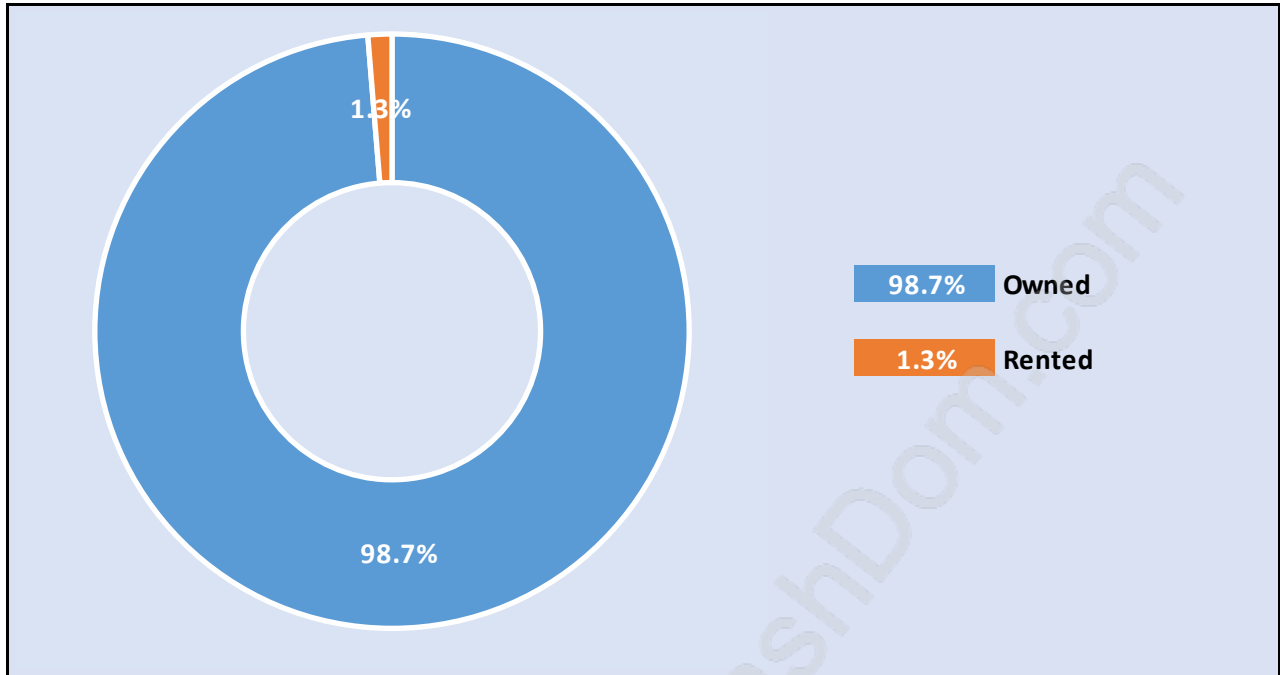

Family Structure in Upper Eagle Ridge

Total Number of Families - 578 / Average Persons per Family - 3.

Households by Household Size in Upper Eagle Ridge

Total Number of Households - 631

Dwellings in Upper Eagle Ridge

Population Age 15+ in Upper Eagle Ridge

Labour Force by Occupation in Upper Eagle Ridge

Labour Force Participation in Upper Eagle Ridge

Travel To Work in (from) Upper Eagle Ridge

Occupied Dwellings by Structure Type in Upper Eagle Ridge