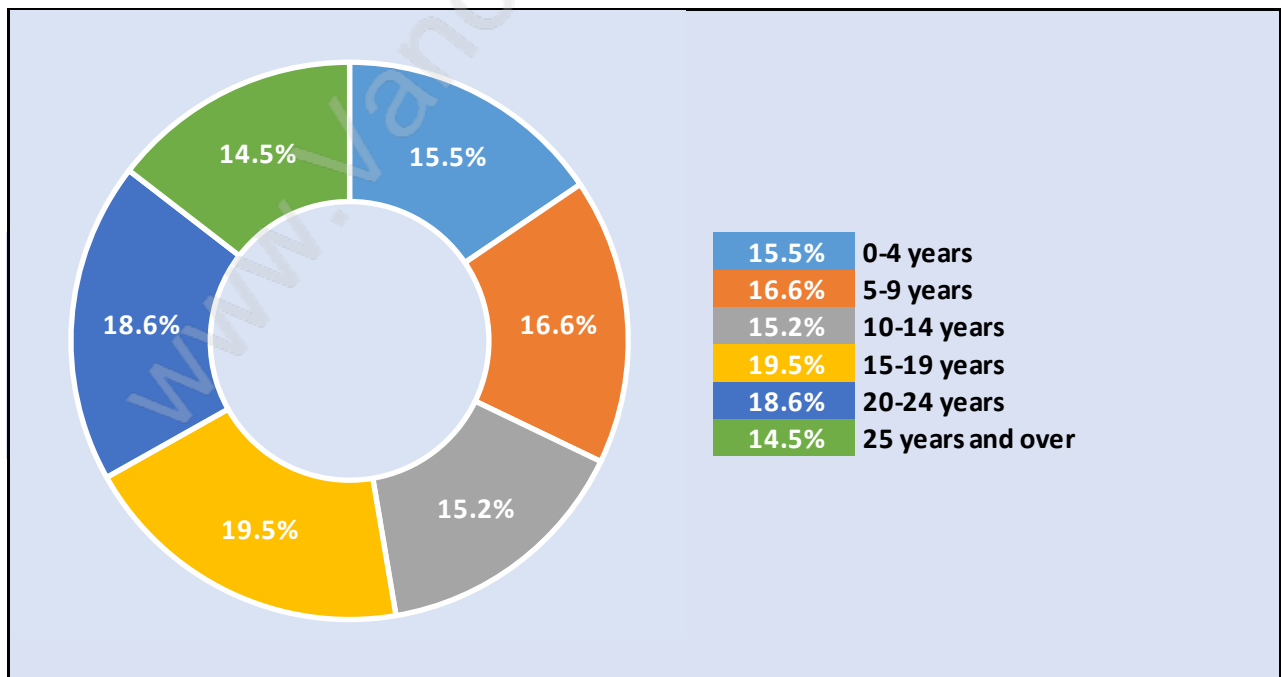

Upper Eagle Ridge

June 2018

Population Trends in Upper Eagle Ridge

Population by Age in Upper Eagle Ridge

Population Age 15+ by Income Status in Upper Eagle Ridge

Total Population Age 15 - 1,671

Households by Income in Upper Eagle Ridge

Total Number of Households - 631 / Average Household Income - \$144,986

Families in Upper Eagle Ridge

Average Persons per Family - 3

Children at Home in Upper Eagle Ridge

Total Number of Children at Home - 682