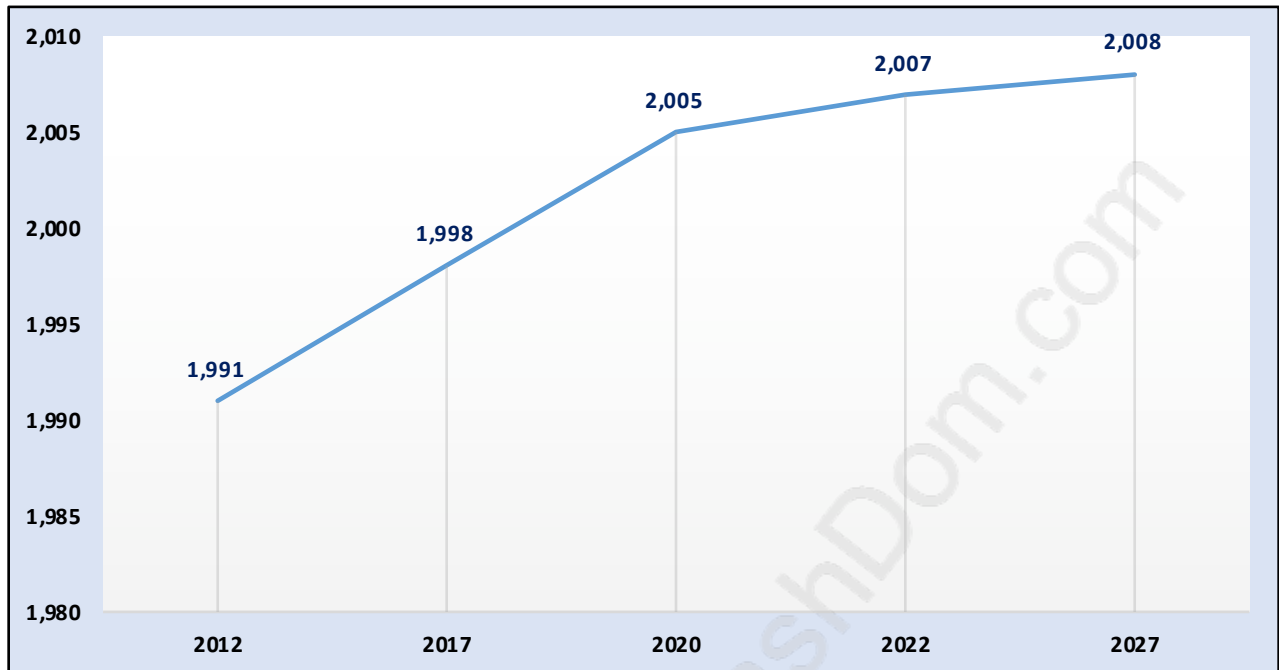

Upper Eagle Ridge

June 2018

Population Trends in Upper Eagle Ridge

Population by Age in Upper Eagle Ridge

Population Age 15+ by Income Status in Upper Eagle Ridge

Total Population Age 15 - 1,671

Households by Income in Upper Eagle Ridge