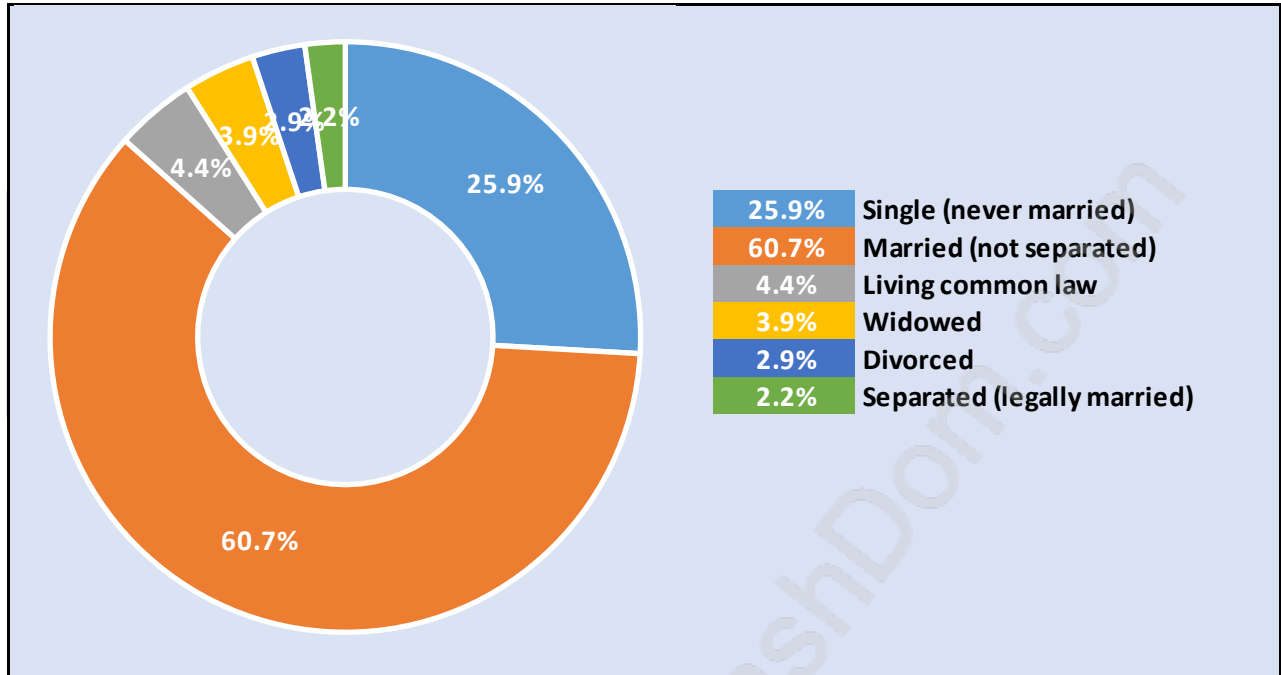

Upper Eagle Ridge

June 2018

Population Trends in Upper Eagle Ridge

Population by Age in Upper Eagle Ridge

Population Age 15+ by Income Status in Upper Eagle Ridge

Total Population Age 15 - 1,671

Households by Income in Upper Eagle Ridge

Total Number of Households - 631 / Average Household Income - \$144,986

Families in Upper Eagle Ridge

Average Persons per Family - 3

Children at Home in Upper Eagle Ridge

Total Number of Children at Home - 682