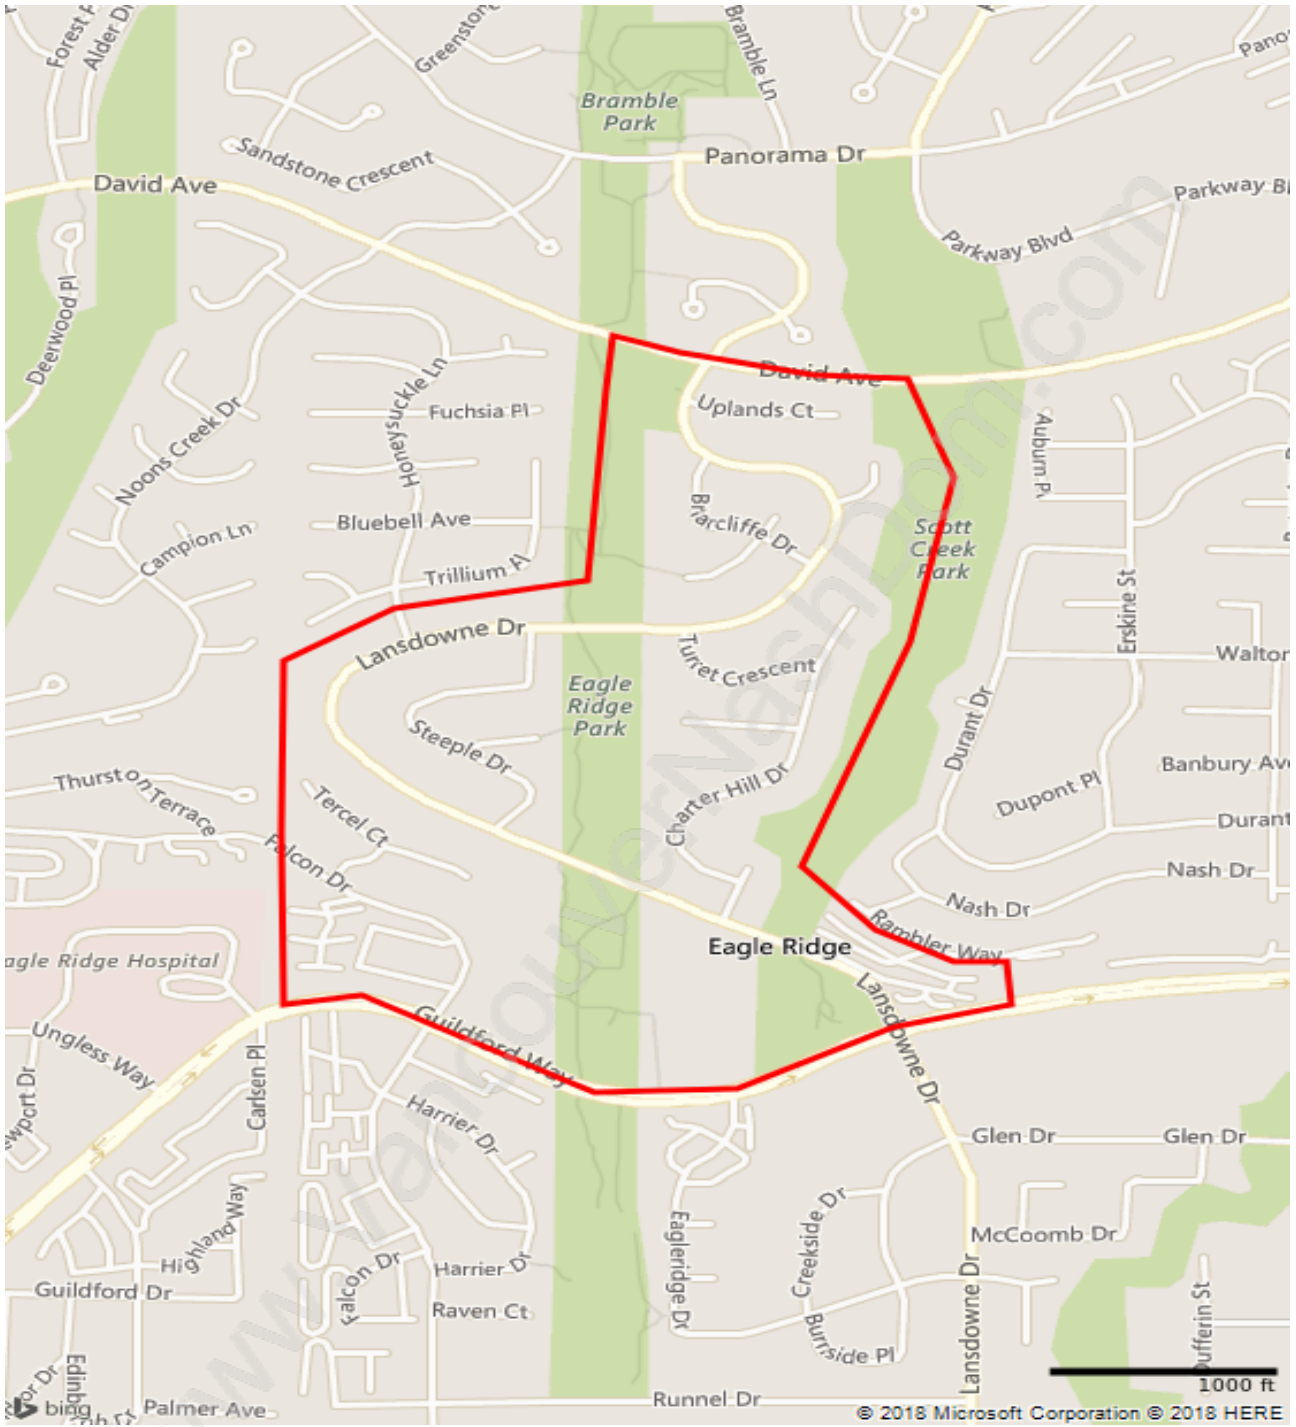

Upper Eagle Ridge

June 2018

Population Trends in Upper Eagle Ridge

Population by Age in Upper Eagle Ridge

Population Age 15+ by Income Status in Upper Eagle Ridge

Total Population Age 15 - 1,671

Households by Income in Upper Eagle Ridge

Total Number of Households - 631 / Average Household Income - \$144,986

Families in Upper Eagle Ridge

Average Persons per Family - 3

Children at Home in Upper Eagle Ridge

Total Number of Children at Home - 682

Family Structure in Upper Eagle Ridge

Total Number of Families - 578 / Average Persons per Family - 3.

Households by Household Size in Upper Eagle Ridge

Total Number of Households - 631

Dwellings in Upper Eagle Ridge