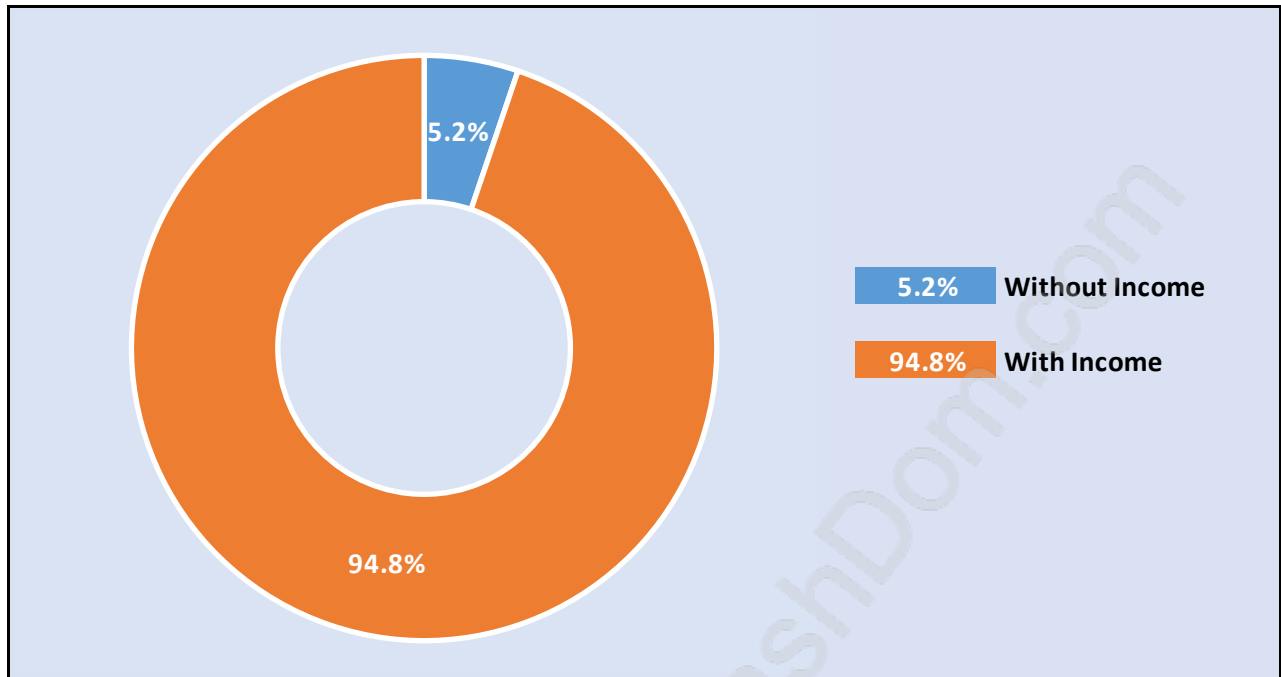

Upper Eagle Ridge

June 2018

Population Trends in Upper Eagle Ridge

Population by Age in Upper Eagle Ridge

Population Age 15+ by Income Status in Upper Eagle Ridge

Total Population Age 15 - 1,671

Households by Income in Upper Eagle Ridge

Total Number of Households - 631 / Average Household Income - \$144,986

Families in Upper Eagle Ridge

Average Persons per Family - 3

Children at Home in Upper Eagle Ridge

Total Number of Children at Home - 682