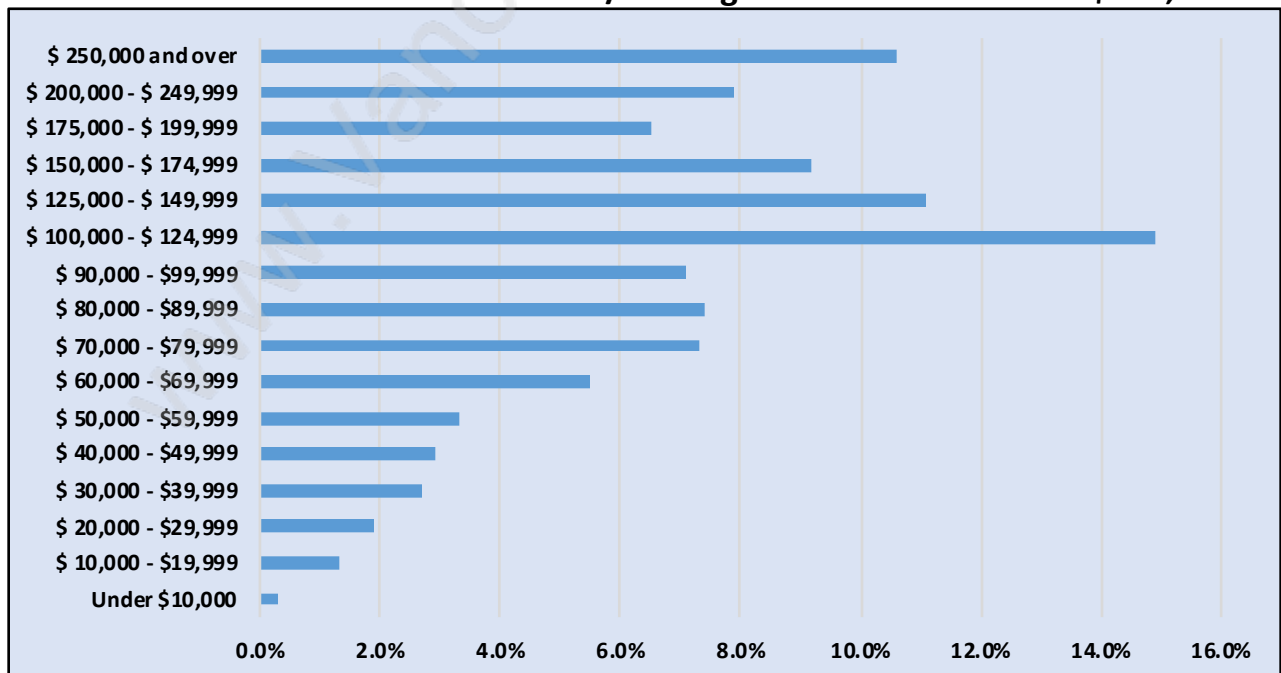

Households by Income in Upper Eagle Ridge

Total Number of Households - 631 / Average Household Income - $144,986