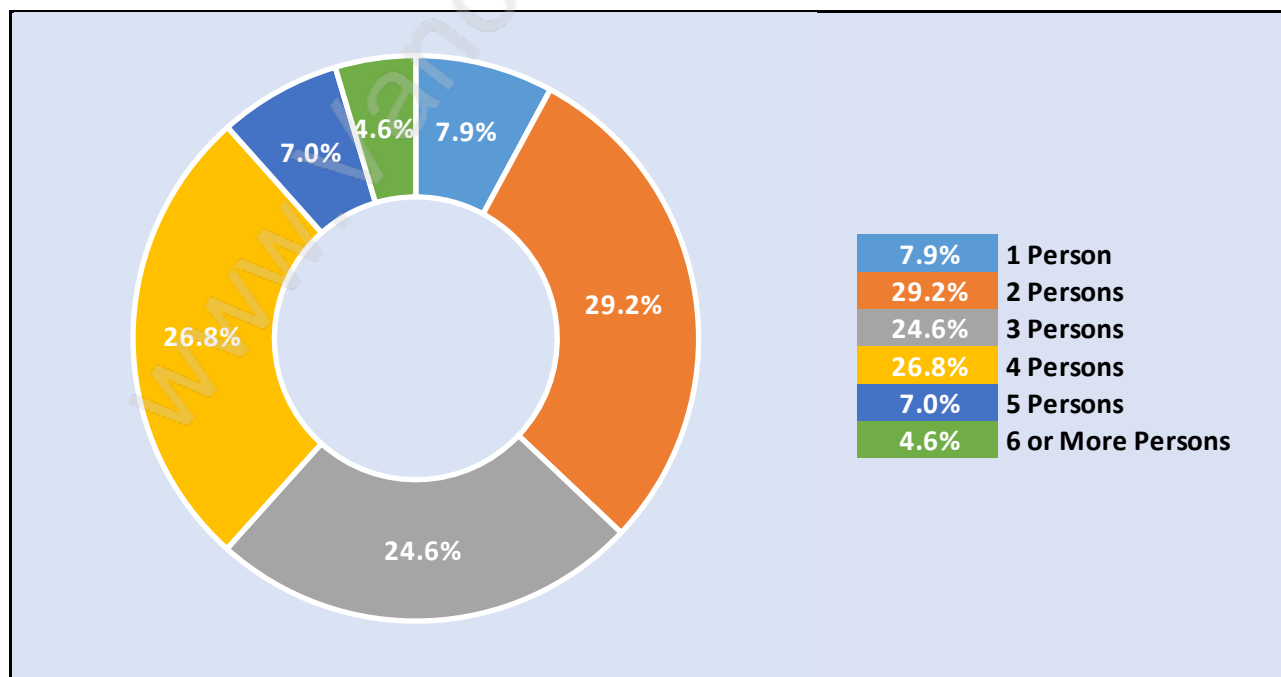

Households by Household Size in Upper Eagle Ridge

Total Number of Households - 631