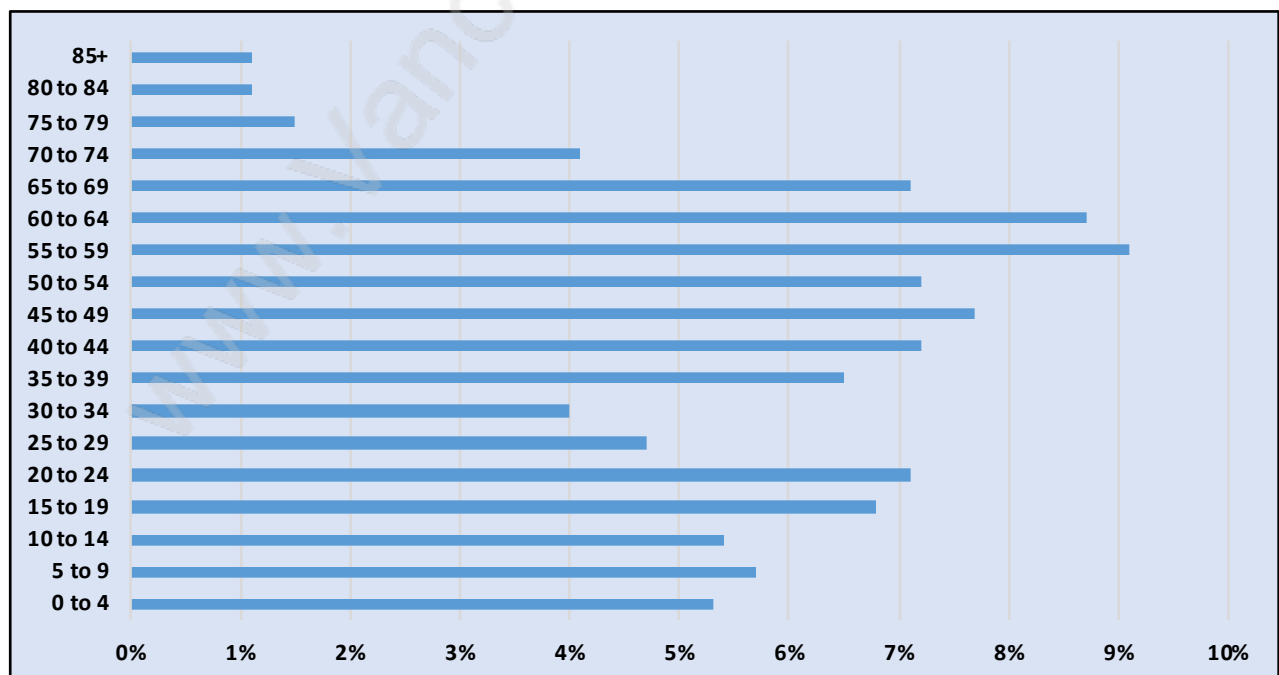

Upper Eagle Ridge

June 2018

Population Trends in Upper Eagle Ridge

Population by Age in Upper Eagle Ridge

Population Age 15+ by Income Status in Upper Eagle Ridge

Total Population Age 15 - 1,671

Households by Income in Upper Eagle Ridge