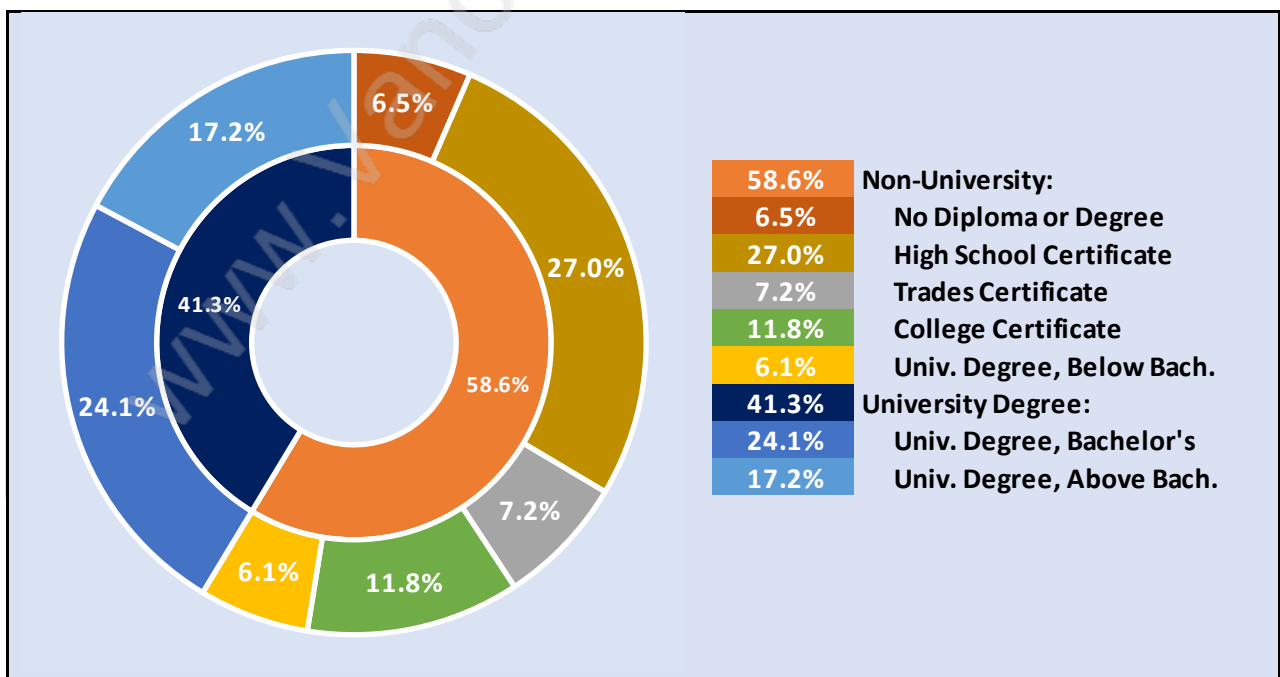

Family Structure in Upper Eagle Ridge

Total Number of Families - 578 / Average Persons per Family - 3.

Households by Household Size in Upper Eagle Ridge

Total Number of Households - 631

Dwellings in Upper Eagle Ridge

Population Age 15+ in Upper Eagle Ridge

Labour Force by Occupation in Upper Eagle Ridge

Labour Force Participation in Upper Eagle Ridge

Travel To Work in (from) Upper Eagle Ridge

Occupied Dwellings by Structure Type in Upper Eagle Ridge