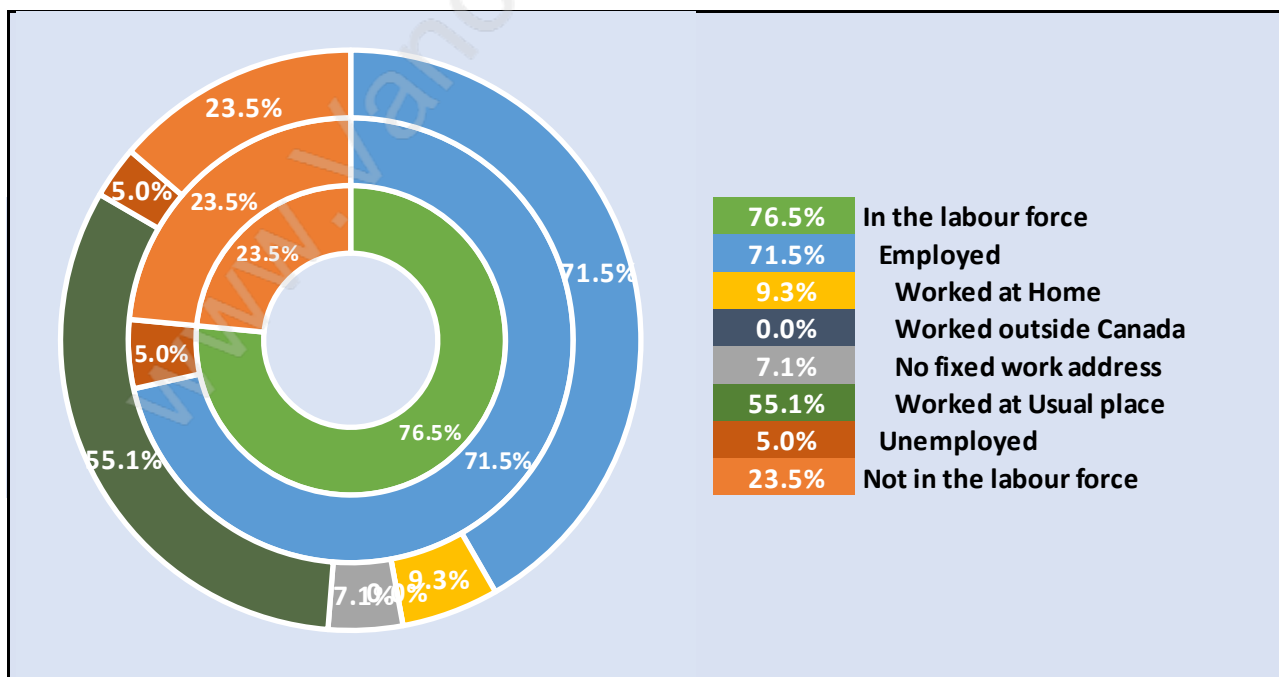

Family Structure in Upper Eagle Ridge

Total Number of Families - 578 / Average Persons per Family - 3.

Households by Household Size in Upper Eagle Ridge

Total Number of Households - 631

Dwellings in Upper Eagle Ridge

Population Age 15+ in Upper Eagle Ridge

Labour Force by Occupation in Upper Eagle Ridge

Labour Force Participation in Upper Eagle Ridge

Travel To Work in (from) Upper Eagle Ridge

Occupied Dwellings by Structure Type in Upper Eagle Ridge