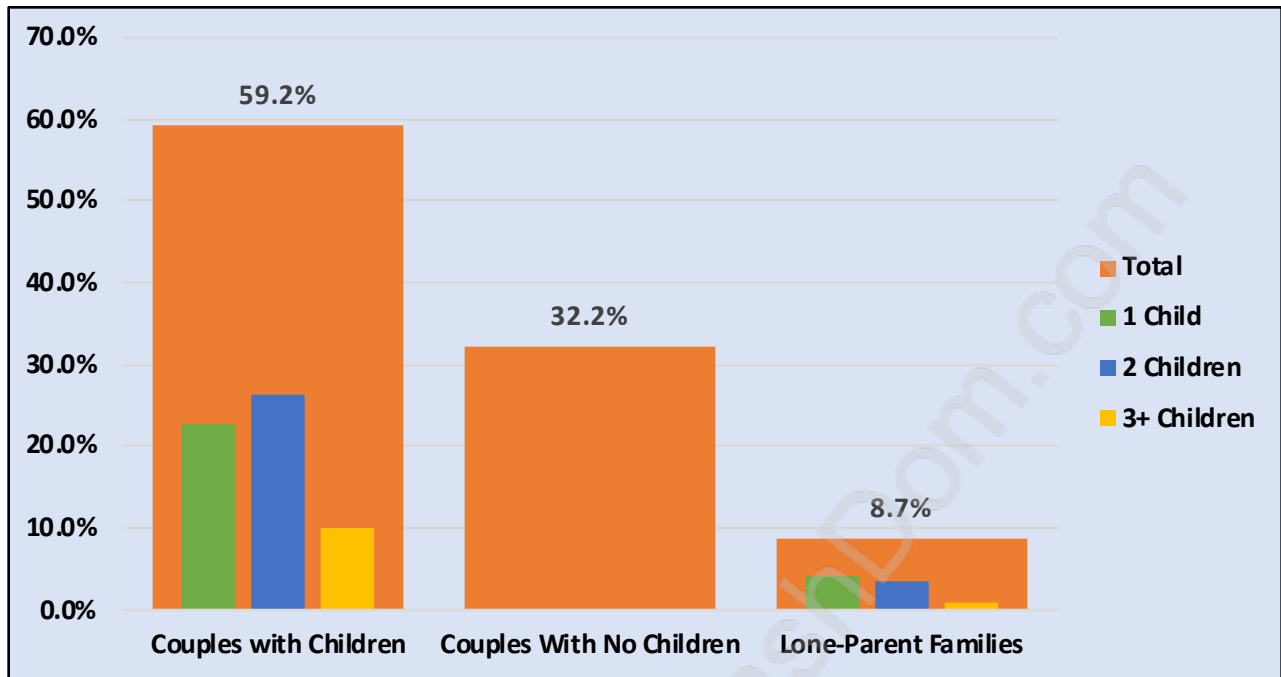

Family Structure in Upper Eagle Ridge

Total Number of Families - 578 / Average Persons per Family - 3.