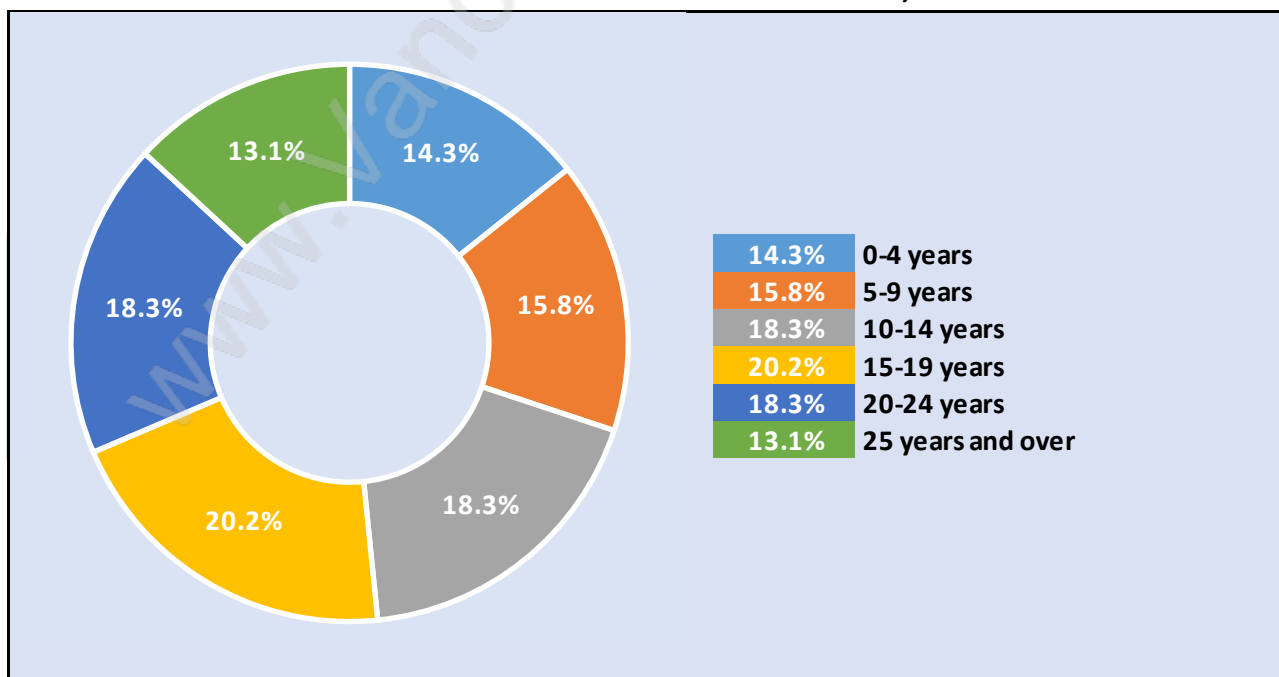

Upper Lonsdale

Population Trends in Upper Lonsdale

Population by Age in Upper Lonsdale

Population Age 15+ by Income Status in Upper Lonsdale

Total Population Age 15 - 8,306

Households by Income in Upper Lonsdale

Total Number of Households - 3,696 / Average Household Income - \$126,789

Families in Upper Lonsdale

Average Persons per Family - 3

Children at Home in Upper Lonsdale

Total Number of Children at Home - 3,075