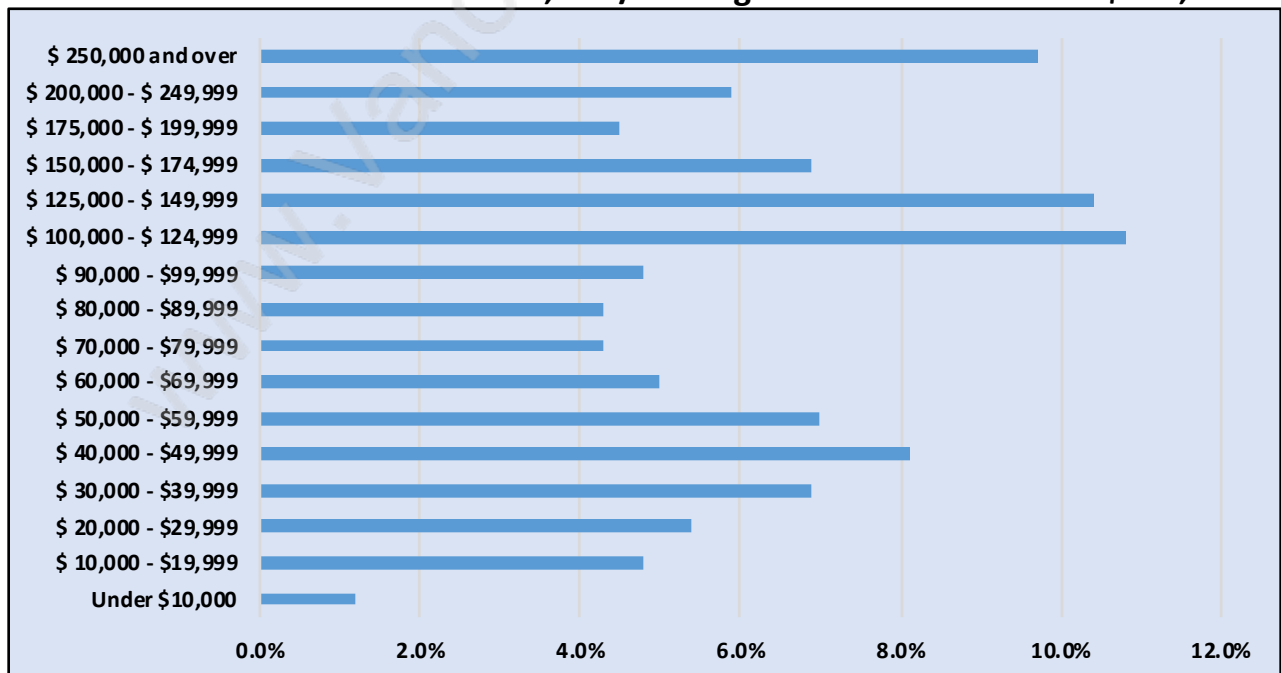

Upper Lonsdale

Population Trends in Upper Lonsdale

Population by Age in Upper Lonsdale

Population Age 15+ by Income Status in Upper Lonsdale

Total Population Age 15 - 8,306

Households by Income in Upper Lonsdale

Total Number of Households - 3,696 / Average Household Income - \$126,789

Families in Upper Lonsdale

Average Persons per Family - 3

Children at Home in Upper Lonsdale

Total Number of Children at Home - 3,075