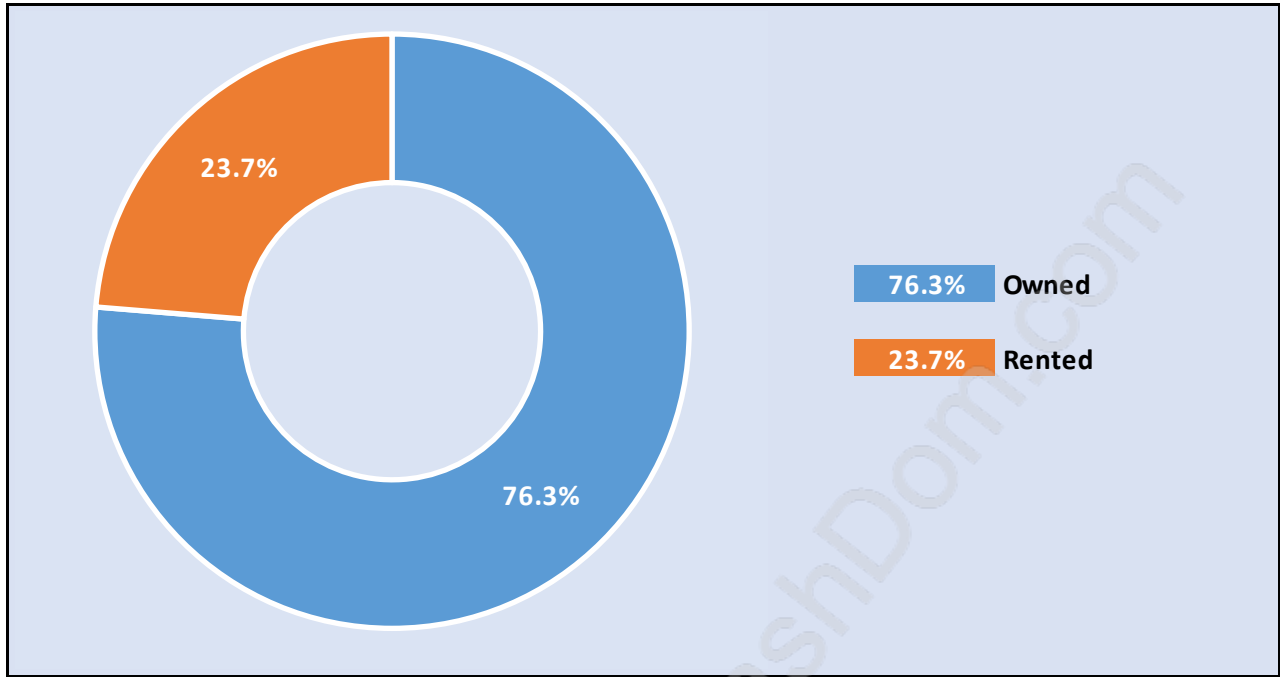

Family Structure in Upper Lonsdale

Total Number of Families - 2,685 / Average Persons per Family - 3.

Households by Household Size in Upper Lonsdale

Total Number of Households - 3,696

Dwellings in Upper Lonsdale