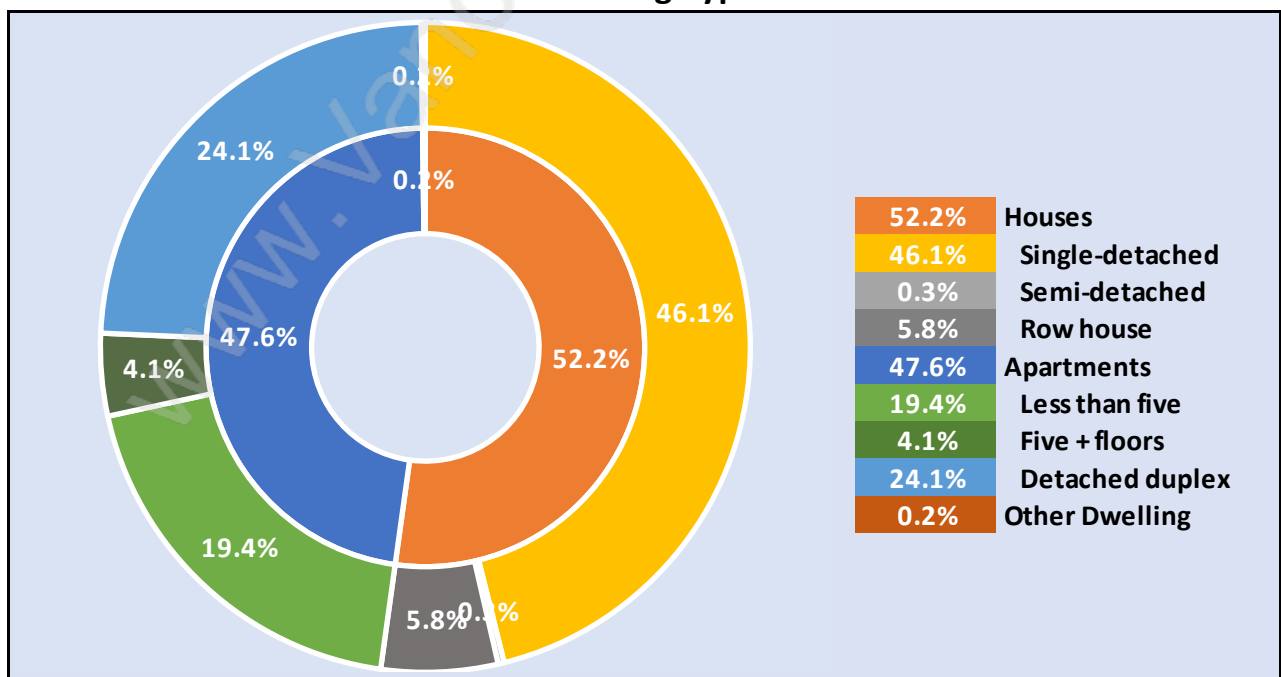

Population Age 15+ in Upper Lonsdale

Labour Force by Occupation in Upper Lonsdale

Labour Force Participation in Upper Lonsdale

Travel To Work in (from) Upper Lonsdale

Occupied Dwellings by Structure Type in Upper Lonsdale

Dominant Bulding Type - Houses

Private Dwellings by Period of Construction in Upper Lonsdale

Dominant Period of Construction - Before 1960

Population by Religion in Upper Lonsdale

Population by Home Languages in Upper Lonsdale