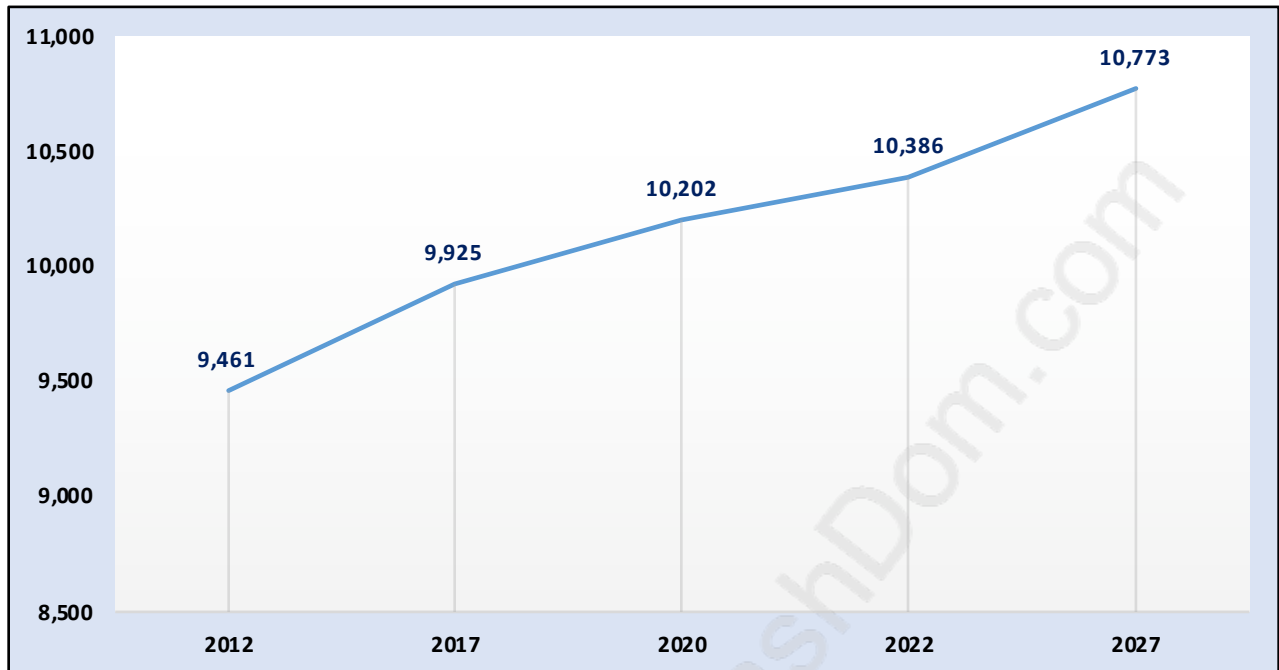

Upper Lonsdale

Population Trends in Upper Lonsdale

Population by Age in Upper Lonsdale

Population Age 15+ by Income Status in Upper Lonsdale

Total Population Age 15 - 8,306

Households by Income in Upper Lonsdale