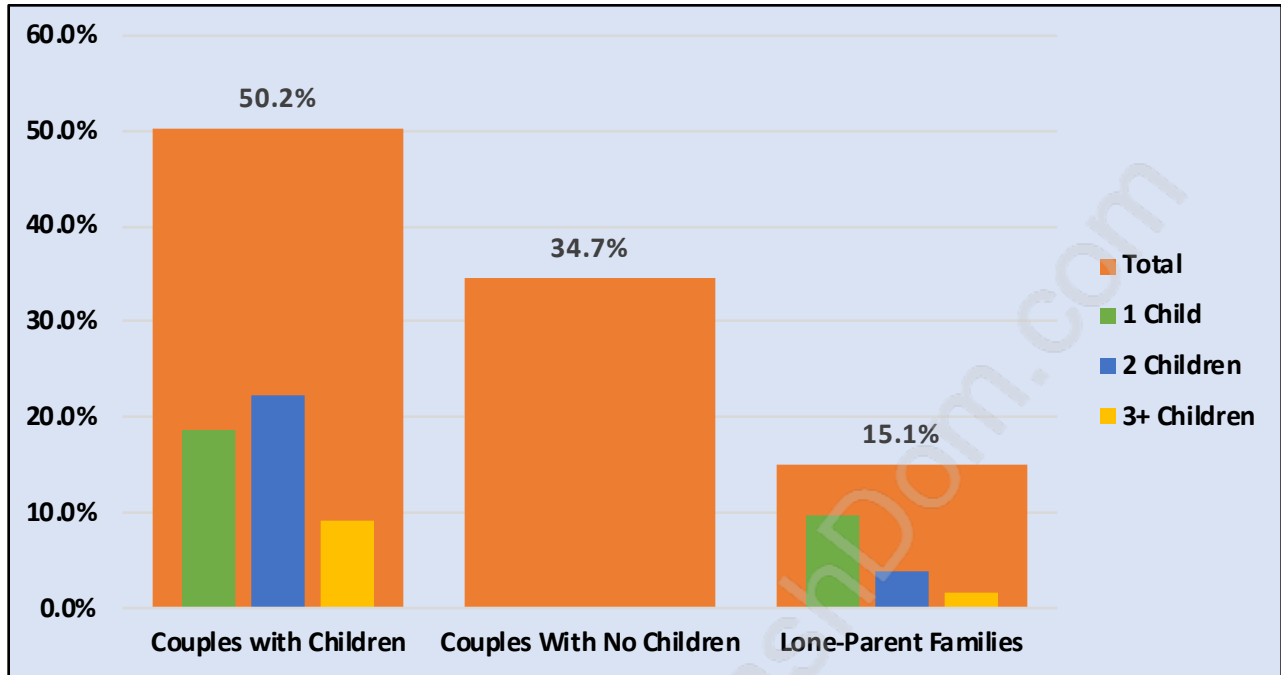

Family Structure in Upper Lonsdale

Total Number of Families - 2,685 / Average Persons per Family - 3.