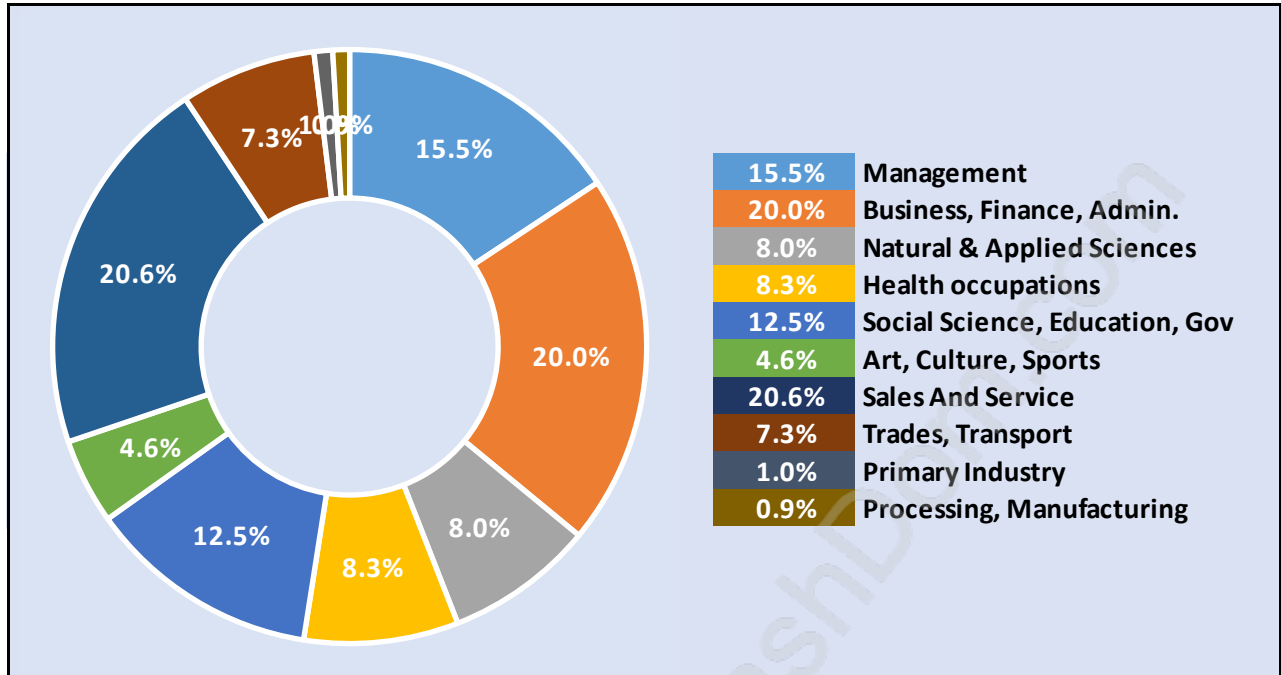

Labour Force by Occupation in Upper Lonsdale