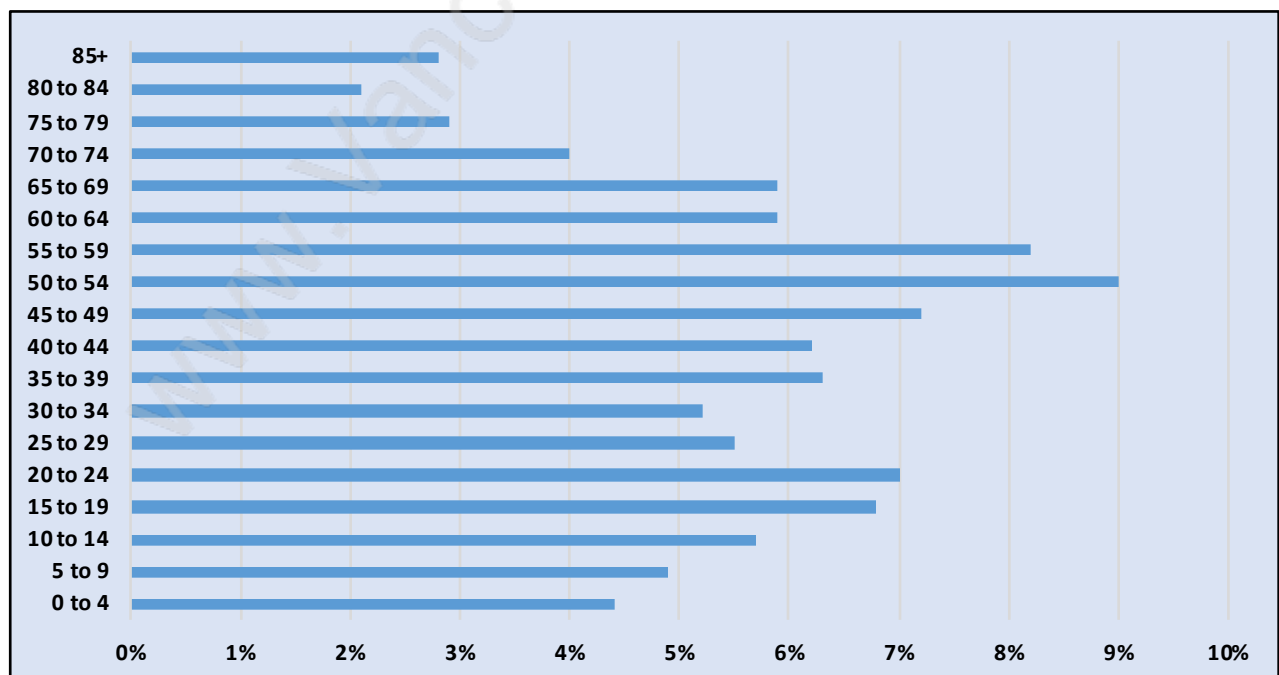

Upper Lonsdale

Population Trends in Upper Lonsdale

Population by Age in Upper Lonsdale

Population Age 15+ by Income Status in Upper Lonsdale

Total Population Age 15 - 8,306

Households by Income in Upper Lonsdale

Total Number of Households - 3,696 / Average Household Income - \$126,789

Families in Upper Lonsdale

Average Persons per Family - 3

Children at Home in Upper Lonsdale

Total Number of Children at Home - 3,075