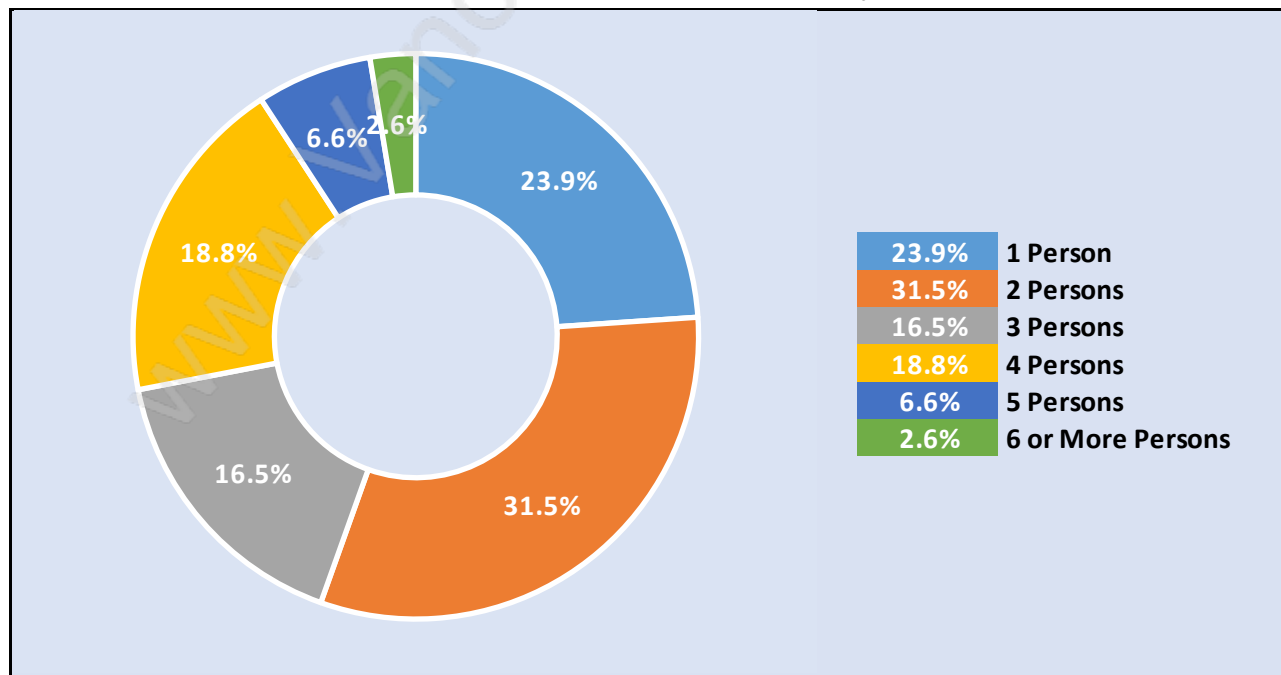

Households by Household Size in Upper Lonsdale

Total Number of Households - 3,696