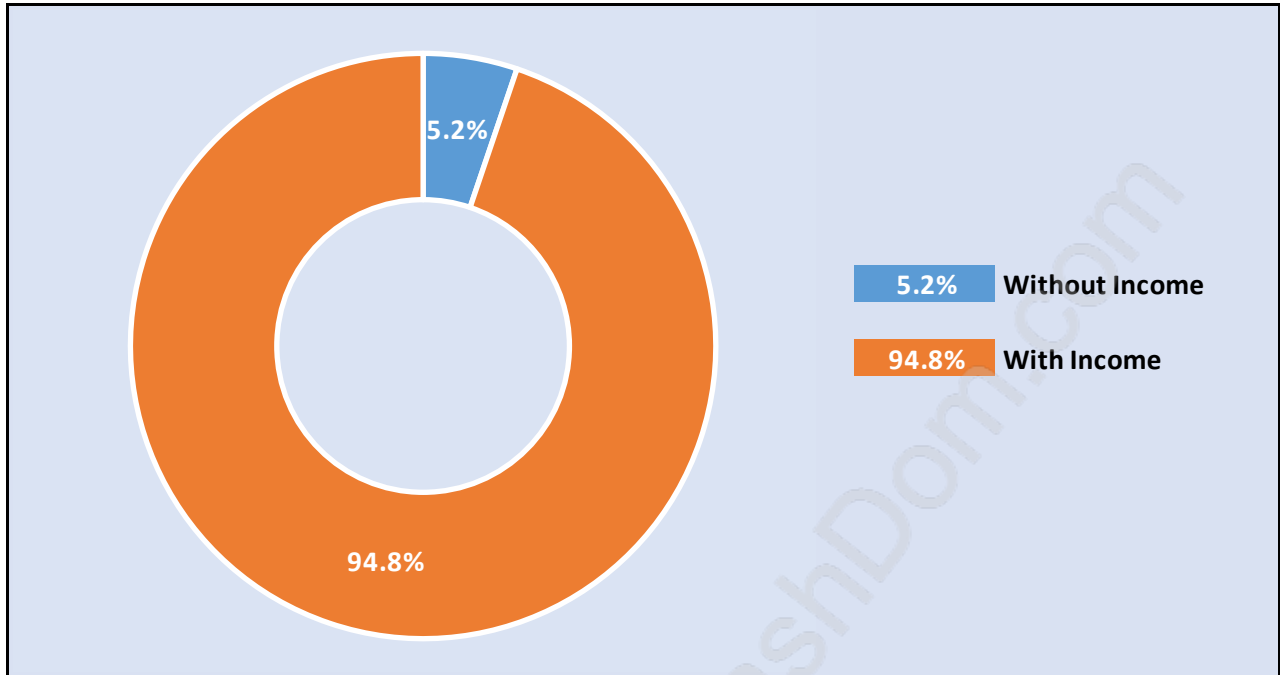

Upper Lonsdale

Population Trends in Upper Lonsdale

Population by Age in Upper Lonsdale

Population Age 15+ by Income Status in Upper Lonsdale

Total Population Age 15 - 8,306

Households by Income in Upper Lonsdale

Total Number of Households - 3,696 / Average Household Income - \$126,789

Families in Upper Lonsdale

Average Persons per Family - 3

Children at Home in Upper Lonsdale

Total Number of Children at Home - 3,075