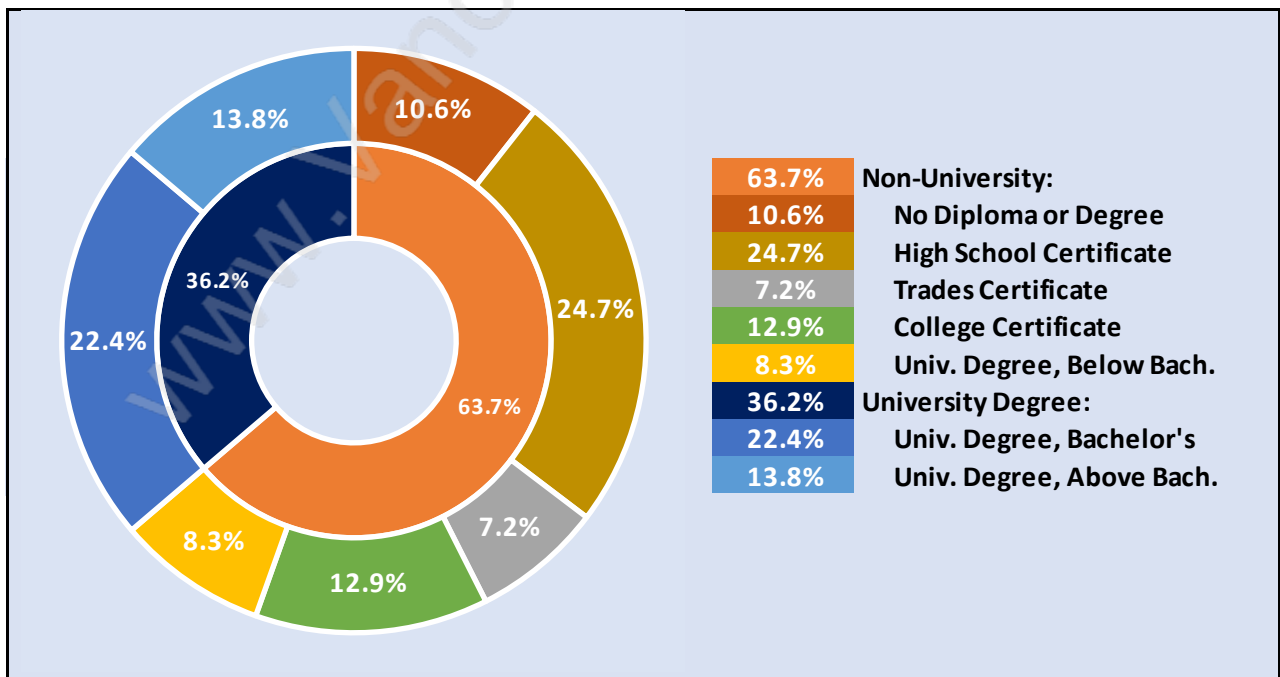

Population Age 15+ in Upper Lonsdale