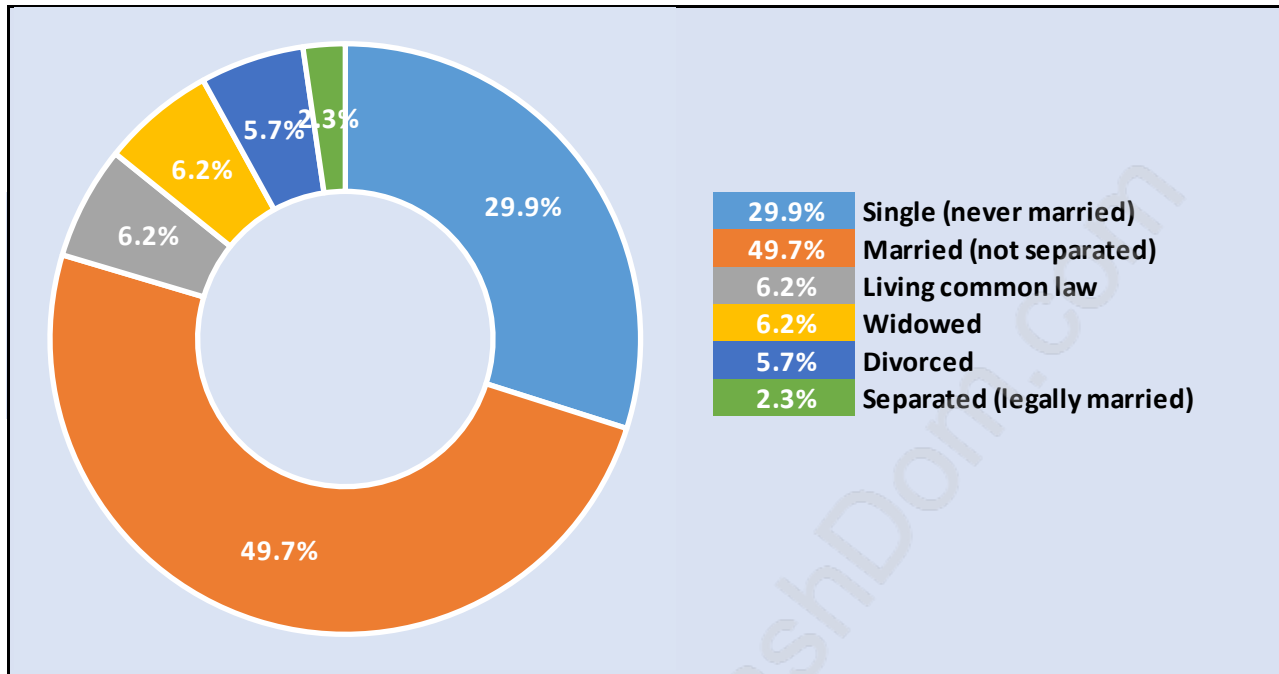

Upper Lonsdale

Population Trends in Upper Lonsdale

Population by Age in Upper Lonsdale

Population Age 15+ by Income Status in Upper Lonsdale

Total Population Age 15 - 8,306

Households by Income in Upper Lonsdale

Total Number of Households - 3,696 / Average Household Income - \$126,789

Families in Upper Lonsdale

Average Persons per Family - 3

Children at Home in Upper Lonsdale

Total Number of Children at Home - 3,075