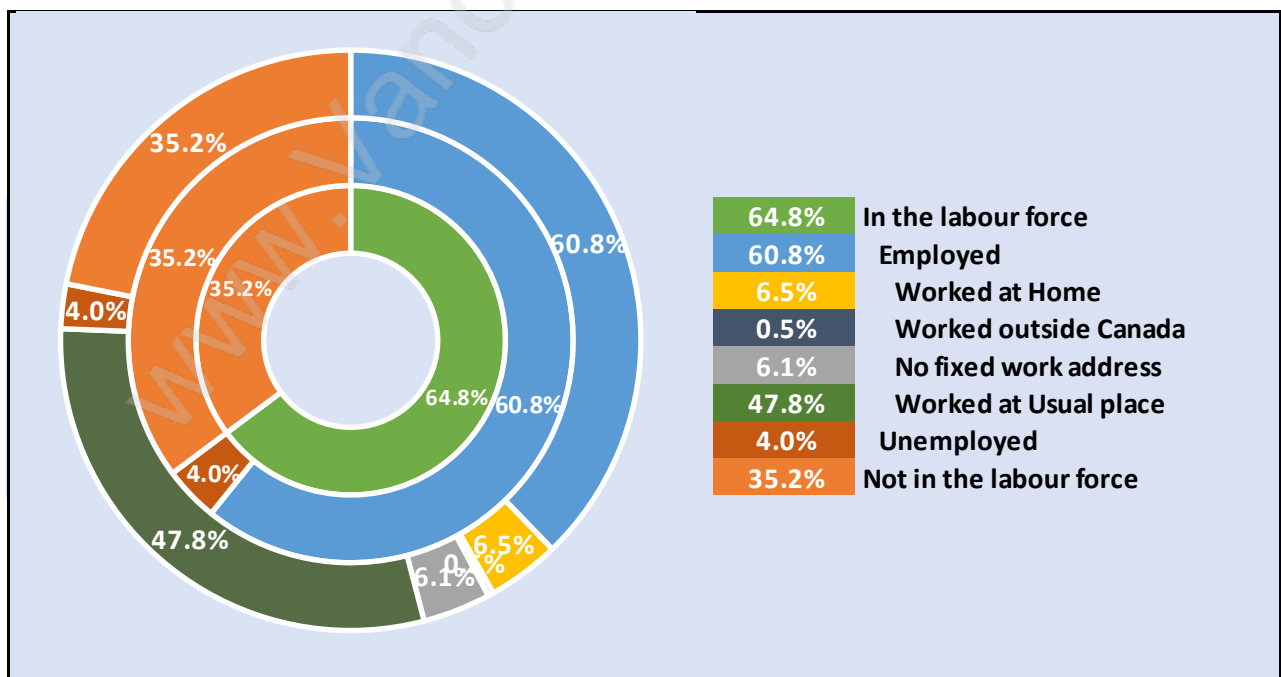

Labour Force Participation in Upper Lonsdale