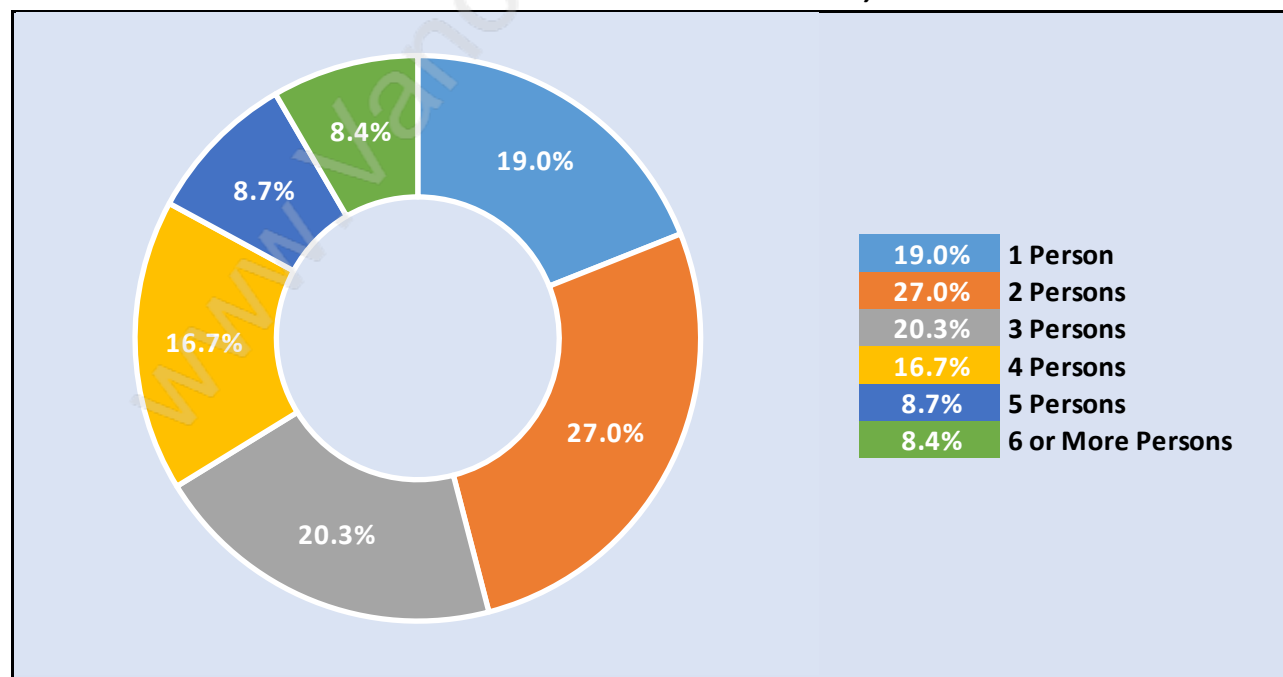

Victoria

Population Trends in Victoria

Population by Age in Victoria

Population Age 15+ by Income Status in Victoria

Total Population Age 15 - 14,805

Households by Income in Victoria

Total Number of Households - 5,526 / Average Household Income - \$89,518

Families in Victoria

Average Persons per Family - 3.3

Children at Home in Victoria

Total Number of Children at Home - 5,218

Family Structure in Victoria

Total Number of Families - 4,084 / Average Persons per Family - 3.3

Households by Household Size in Victoria

Total Number of Households - 5,526

Dwellings in Victoria

Population Age 15+ in Victoria

Labour Force by Occupation in Victoria

Labour Force Participation in Victoria