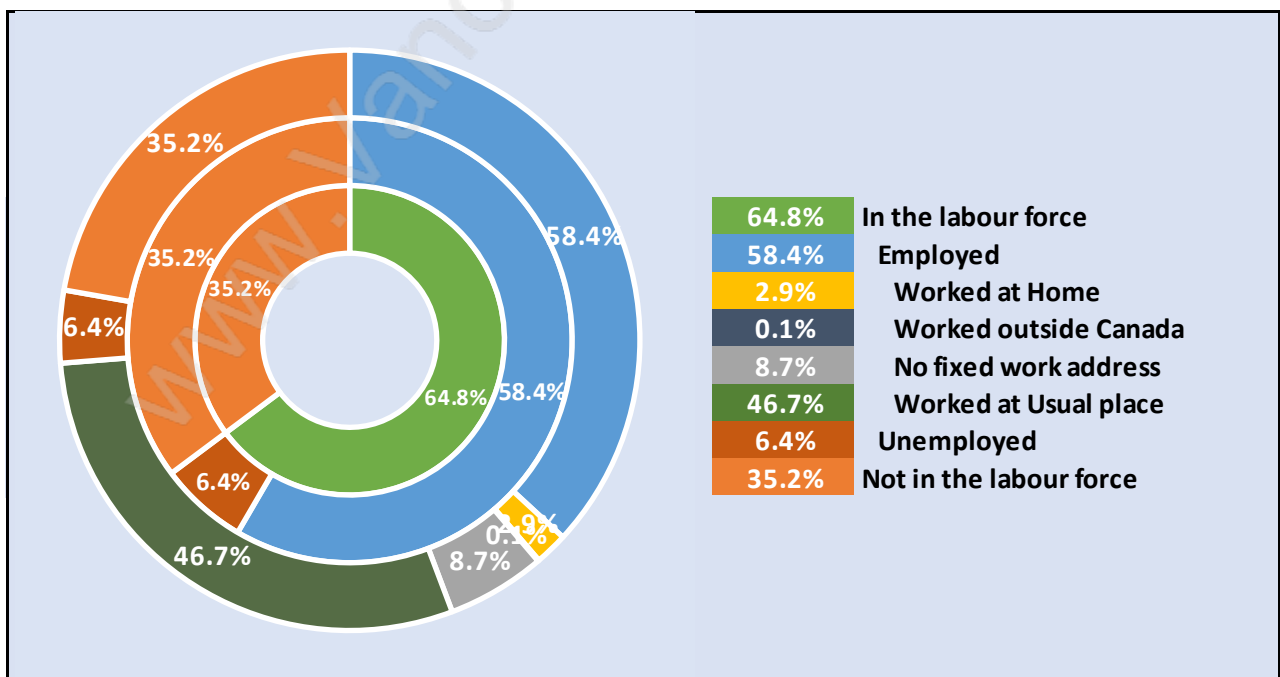

Victoria

Population Trends in Victoria

Population by Age in Victoria

Population Age 15+ by Income Status in Victoria

Total Population Age 15 - 14,805

Households by Income in Victoria

Total Number of Households - 5,526 / Average Household Income - \$89,518

Families in Victoria

Average Persons per Family - 3.3

Children at Home in Victoria

Total Number of Children at Home - 5,218

Family Structure in Victoria

Total Number of Families - 4,084 / Average Persons per Family - 3.3

Households by Household Size in Victoria

Total Number of Households - 5,526

Dwellings in Victoria

Population Age 15+ in Victoria

Labour Force by Occupation in Victoria

Labour Force Participation in Victoria