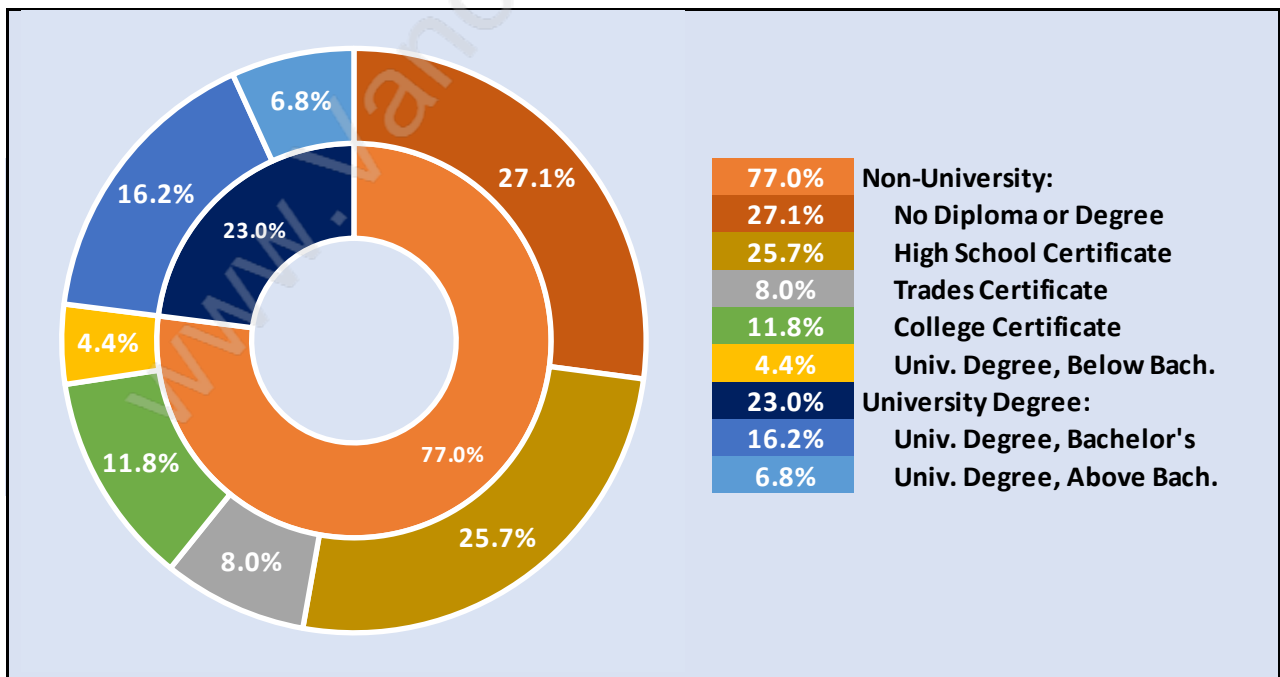

Victoria

Population Trends in Victoria

Population by Age in Victoria

Population Age 15+ by Income Status in Victoria

Total Population Age 15 - 14,805

Households by Income in Victoria

Total Number of Households - 5,526 / Average Household Income - \$89,518

Families in Victoria

Average Persons per Family - 3.3

Children at Home in Victoria

Total Number of Children at Home - 5,218

Family Structure in Victoria

Total Number of Families - 4,084 / Average Persons per Family - 3.3

Households by Household Size in Victoria

Total Number of Households - 5,526

Dwellings in Victoria

Population Age 15+ in Victoria

Labour Force by Occupation in Victoria

Labour Force Participation in Victoria