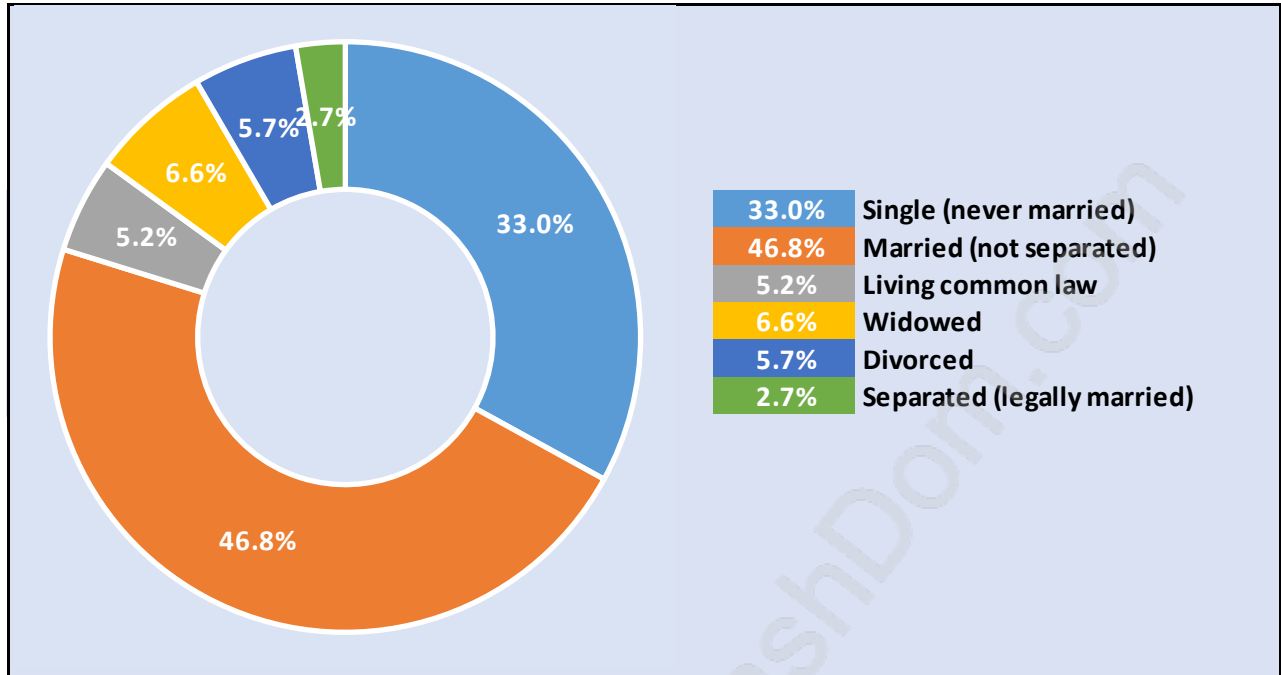

Victoria

Population Trends in Victoria

Population by Age in Victoria

Population Age 15+ by Income Status in Victoria

Total Population Age 15 - 14,805

Households by Income in Victoria

Total Number of Households - 5,526 / Average Household Income - \$89,518

Families in Victoria

Average Persons per Family - 3.3

Children at Home in Victoria

Total Number of Children at Home - 5,218

Family Structure in Victoria

Total Number of Families - 4,084 / Average Persons per Family - 3.3

Households by Household Size in Victoria

Total Number of Households - 5,526

Dwellings in Victoria

Population Age 15+ in Victoria

Labour Force by Occupation in Victoria

Labour Force Participation in Victoria