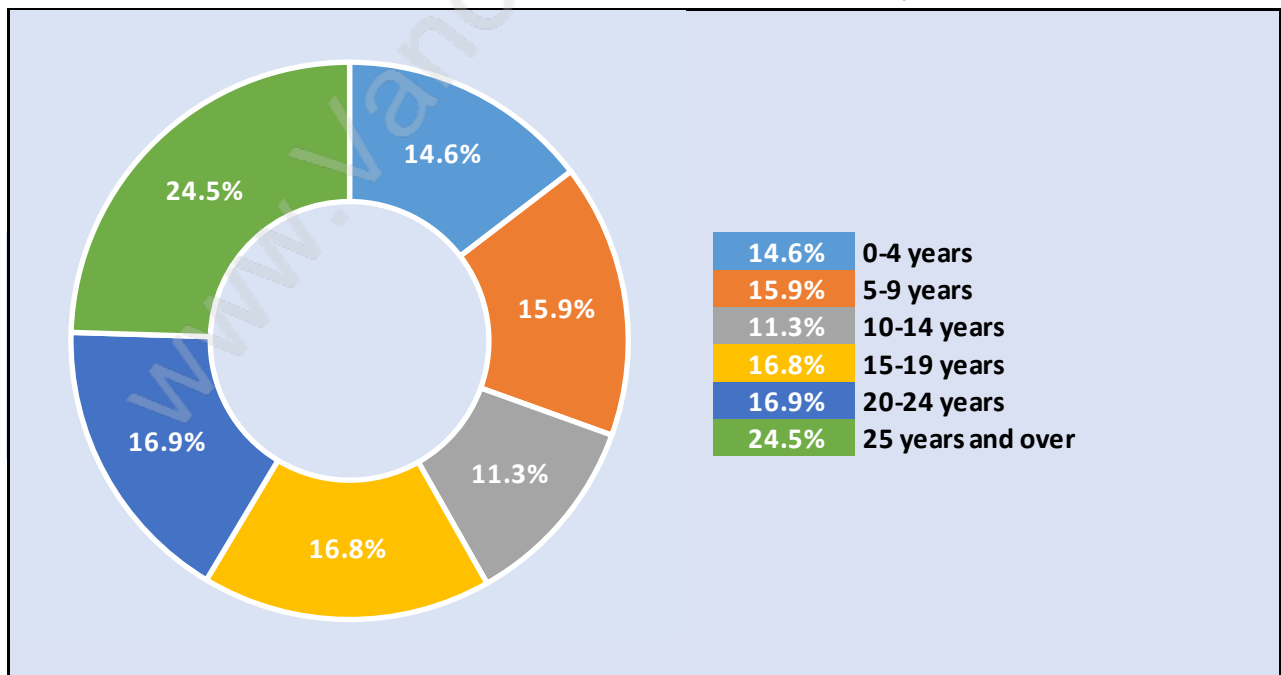

Victoria

Population Trends in Victoria

Population by Age in Victoria

Population Age 15+ by Income Status in Victoria

Total Population Age 15 - 14,805

Households by Income in Victoria

Total Number of Households - 5,526 / Average Household Income - \$89,518

Families in Victoria

Average Persons per Family - 3.3

Children at Home in Victoria

Total Number of Children at Home - 5,218

Family Structure in Victoria

Total Number of Families - 4,084 / Average Persons per Family - 3.3

Households by Household Size in Victoria

Total Number of Households - 5,526

Dwellings in Victoria

Population Age 15+ in Victoria

Labour Force by Occupation in Victoria

Labour Force Participation in Victoria