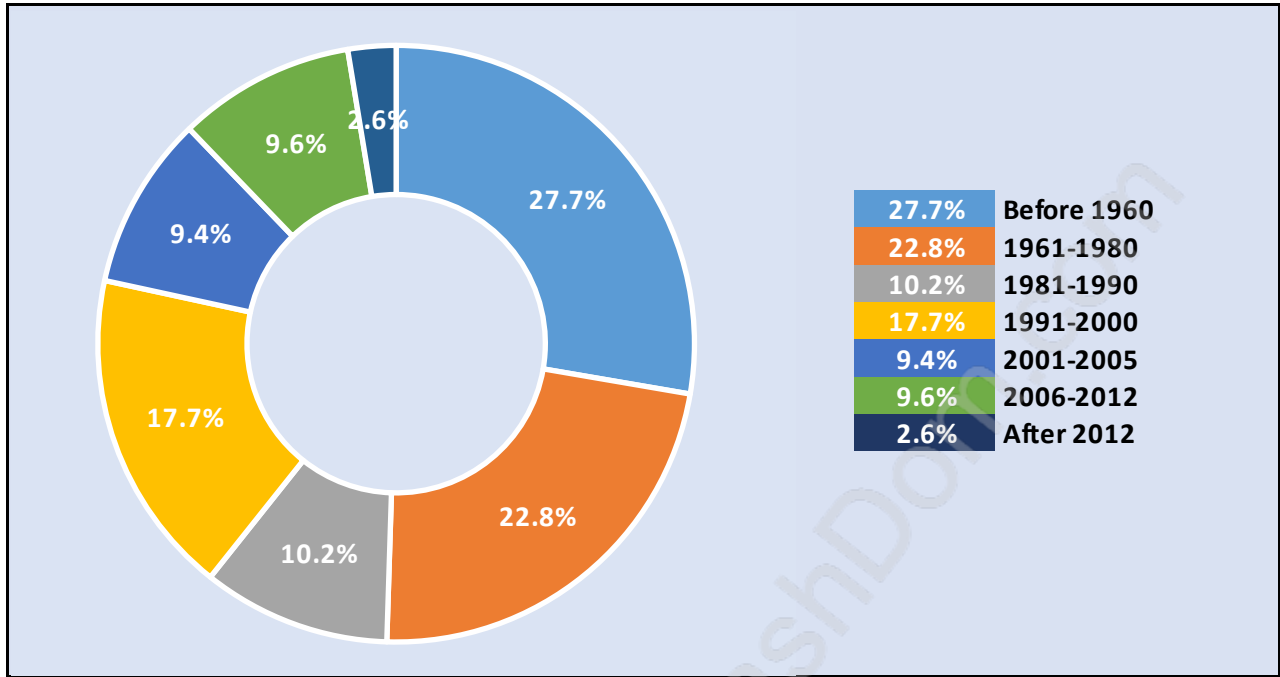

Victoria

Population Trends in Victoria

Population by Age in Victoria

Population Age 15+ by Income Status in Victoria

Total Population Age 15 - 14,805

Households by Income in Victoria

Total Number of Households - 5,526 / Average Household Income - \$89,518

Families in Victoria

Average Persons per Family - 3.3

Children at Home in Victoria

Total Number of Children at Home - 5,218

Family Structure in Victoria

Total Number of Families - 4,084 / Average Persons per Family - 3.3

Households by Household Size in Victoria

Total Number of Households - 5,526

Dwellings in Victoria

Population Age 15+ in Victoria

Labour Force by Occupation in Victoria

Labour Force Participation in Victoria

Travel To Work in (from) Victoria

Occupied Dwellings by Structure Type in Victoria

Dominant Bulding Type - Apartment, building low and high rise

Private Dwellings by Period of Construction in Victoria

Dominant Period of Construction - Before 1960