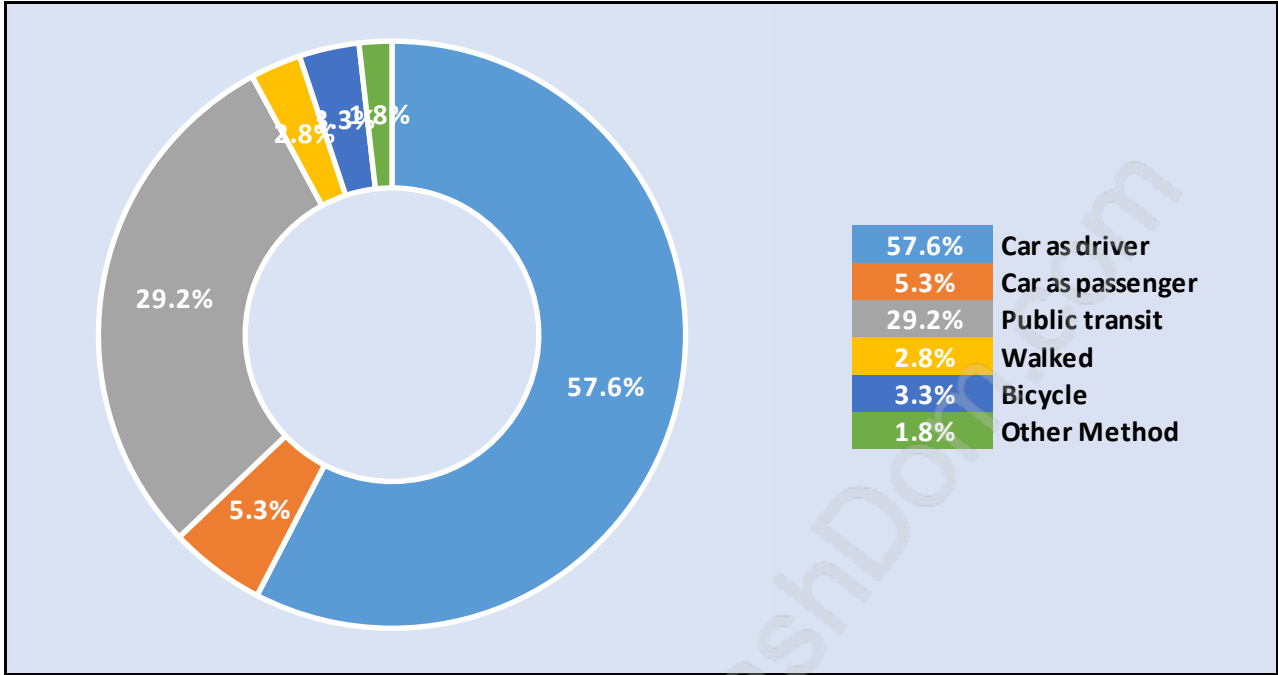

Travel To Work in (from) Victoria