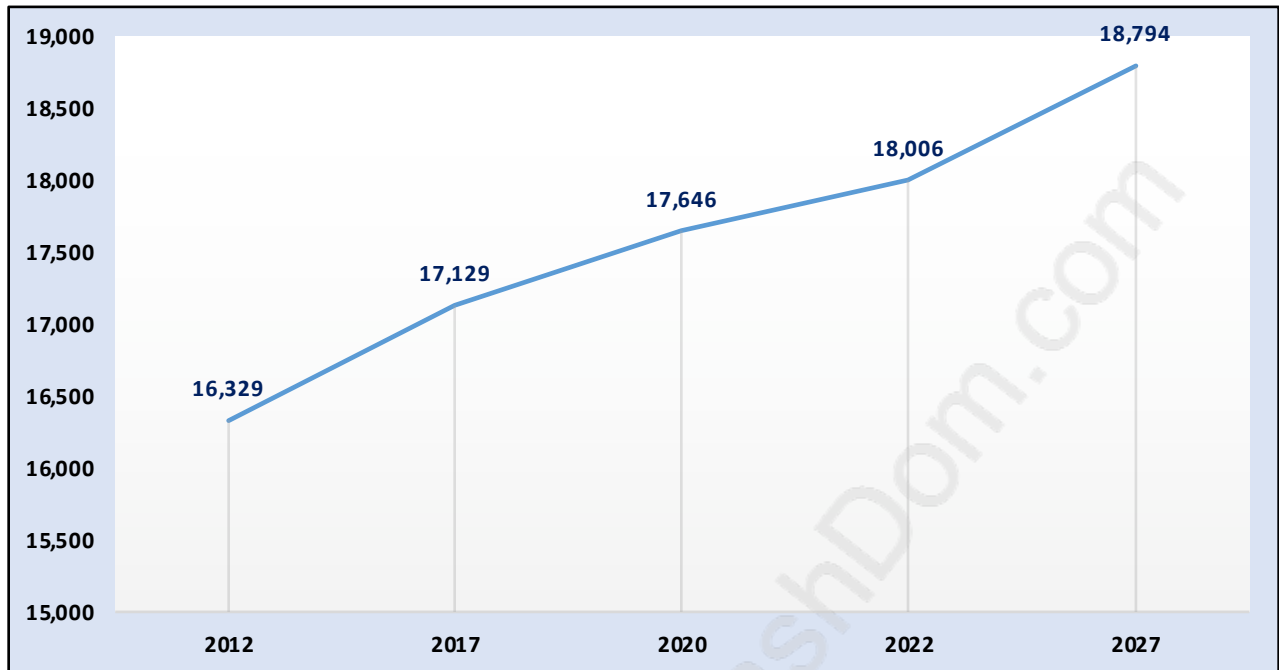

Victoria

Population Trends in Victoria

Population by Age in Victoria

Population Age 15+ by Income Status in Victoria

Total Population Age 15 - 14,805

Households by Income in Victoria

Total Number of Households - 5,526 / Average Household Income - \$89,518

Families in Victoria

Average Persons per Family - 3.3

Children at Home in Victoria

Total Number of Children at Home - 5,218

Family Structure in Victoria

Total Number of Families - 4,084 / Average Persons per Family - 3.3