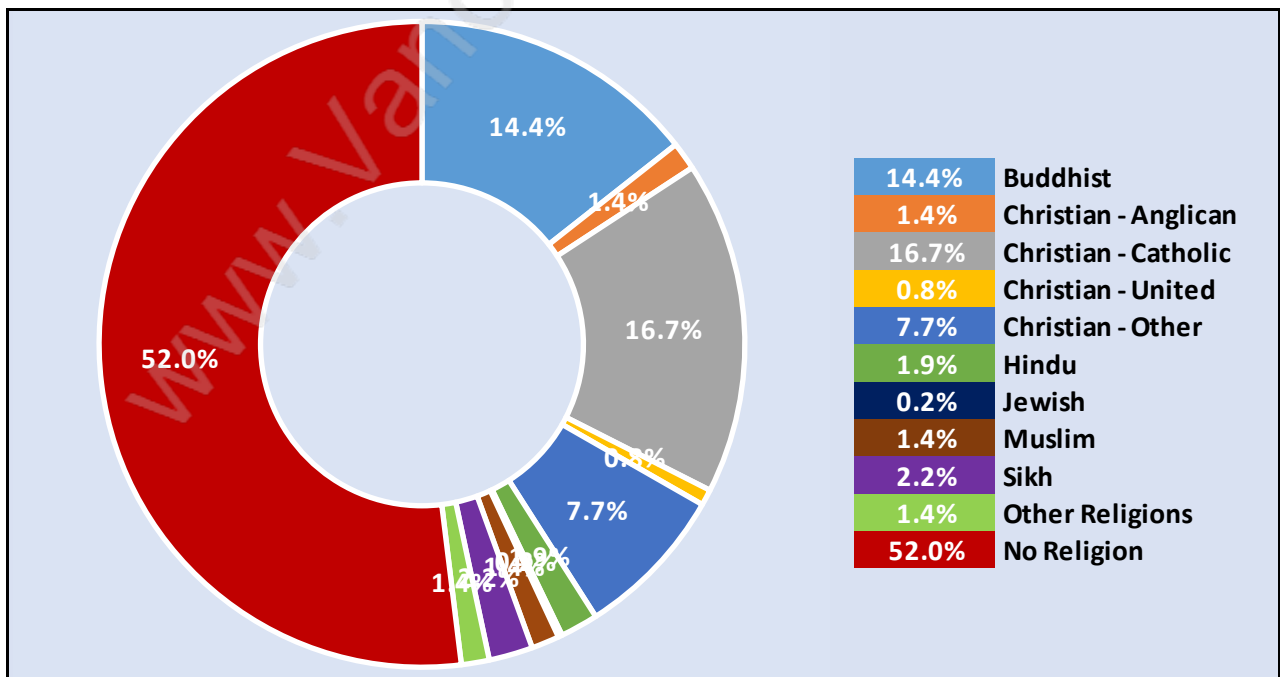

Population by Religion in Victoria