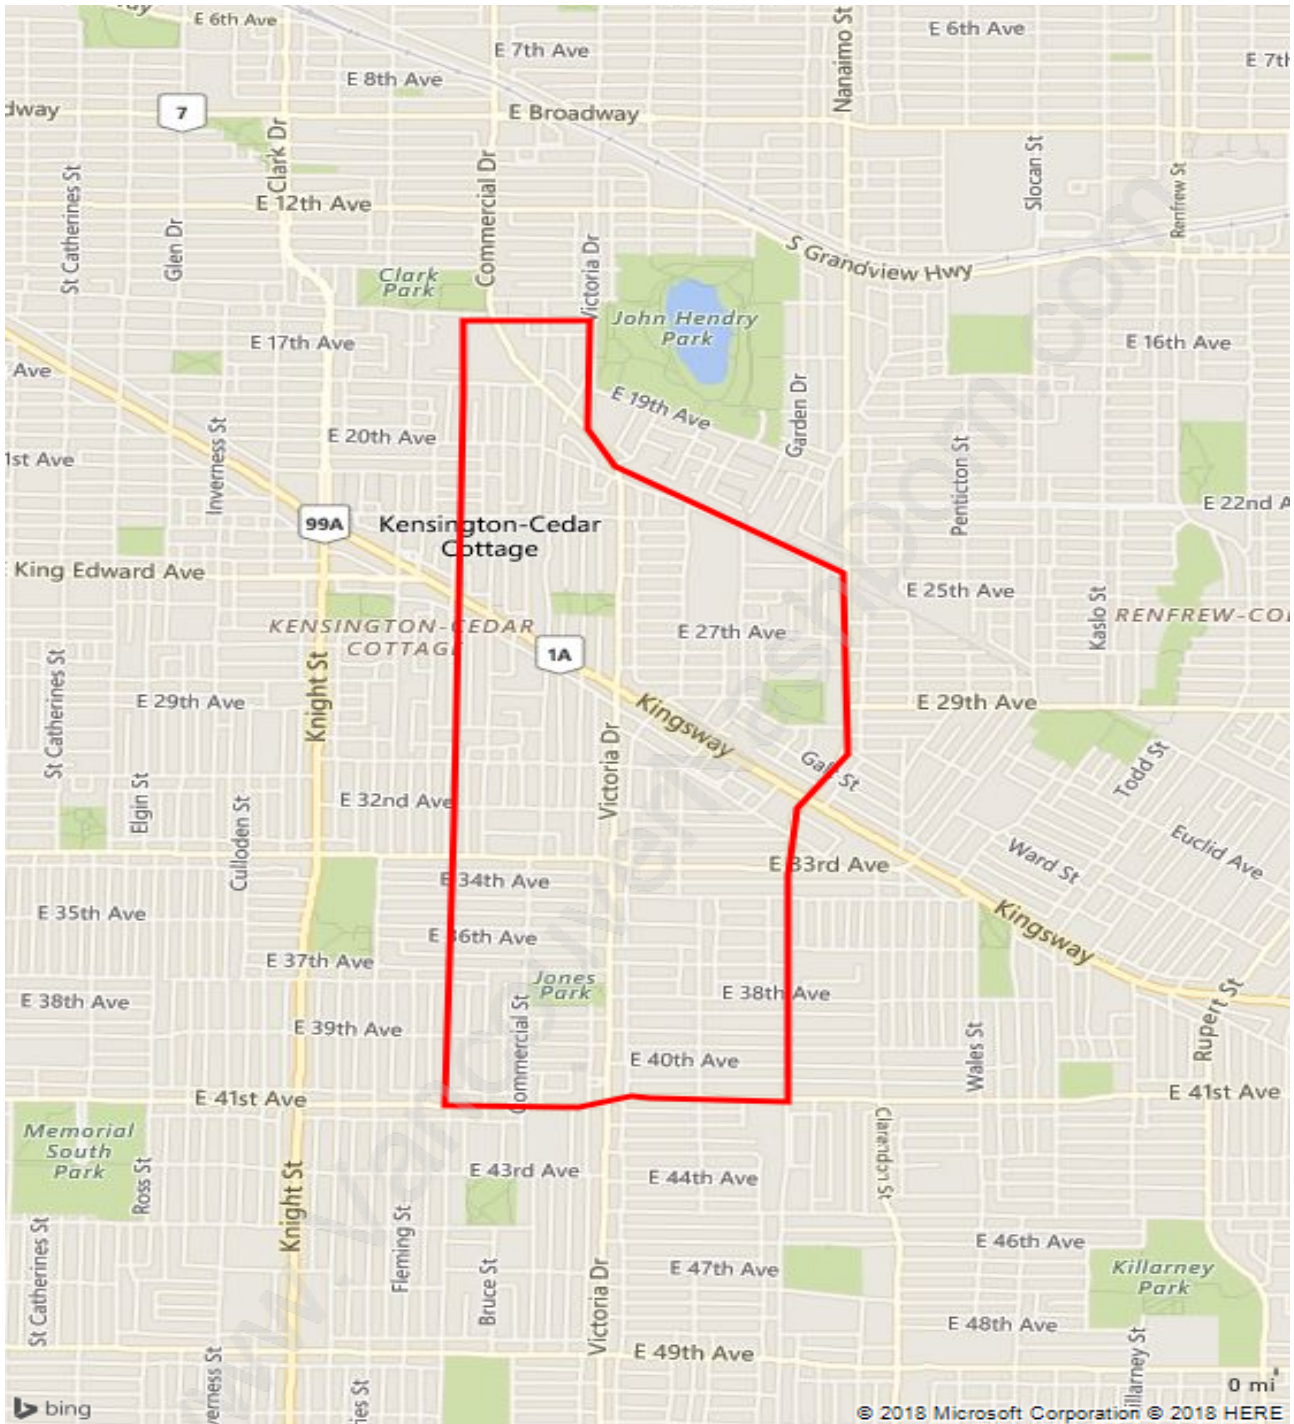

Victoria

Population Trends in Victoria

Population by Age in Victoria

Population Age 15+ by Income Status in Victoria

Total Population Age 15 - 14,805

Households by Income in Victoria

Total Number of Households - 5,526 / Average Household Income - \$89,518

Families in Victoria

Average Persons per Family - 3.3

Children at Home in Victoria

Total Number of Children at Home - 5,218

Family Structure in Victoria

Total Number of Families - 4,084 / Average Persons per Family - 3.3