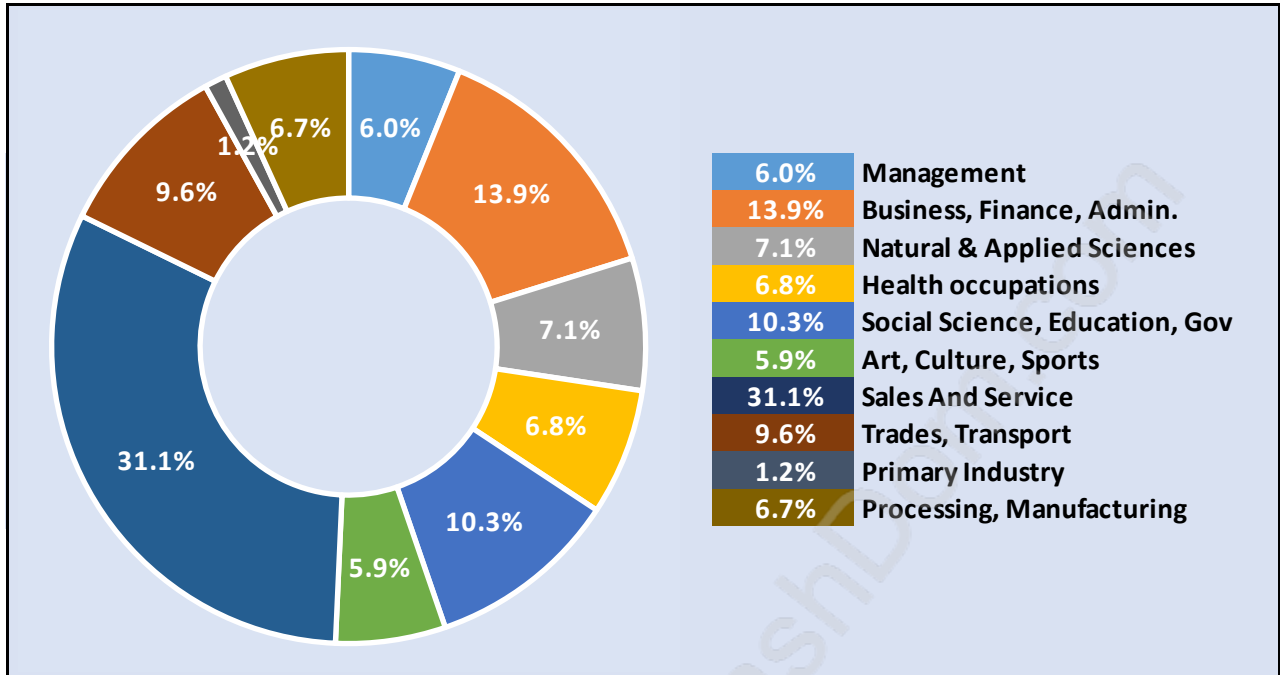

Victoria

Population Trends in Victoria

Population by Age in Victoria

Population Age 15+ by Income Status in Victoria

Total Population Age 15 - 14,805

Households by Income in Victoria

Total Number of Households - 5,526 / Average Household Income - \$89,518

Families in Victoria

Average Persons per Family - 3.3

Children at Home in Victoria

Total Number of Children at Home - 5,218

Family Structure in Victoria

Total Number of Families - 4,084 / Average Persons per Family - 3.3

Households by Household Size in Victoria

Total Number of Households - 5,526

Dwellings in Victoria

Population Age 15+ in Victoria

Labour Force by Occupation in Victoria

Labour Force Participation in Victoria