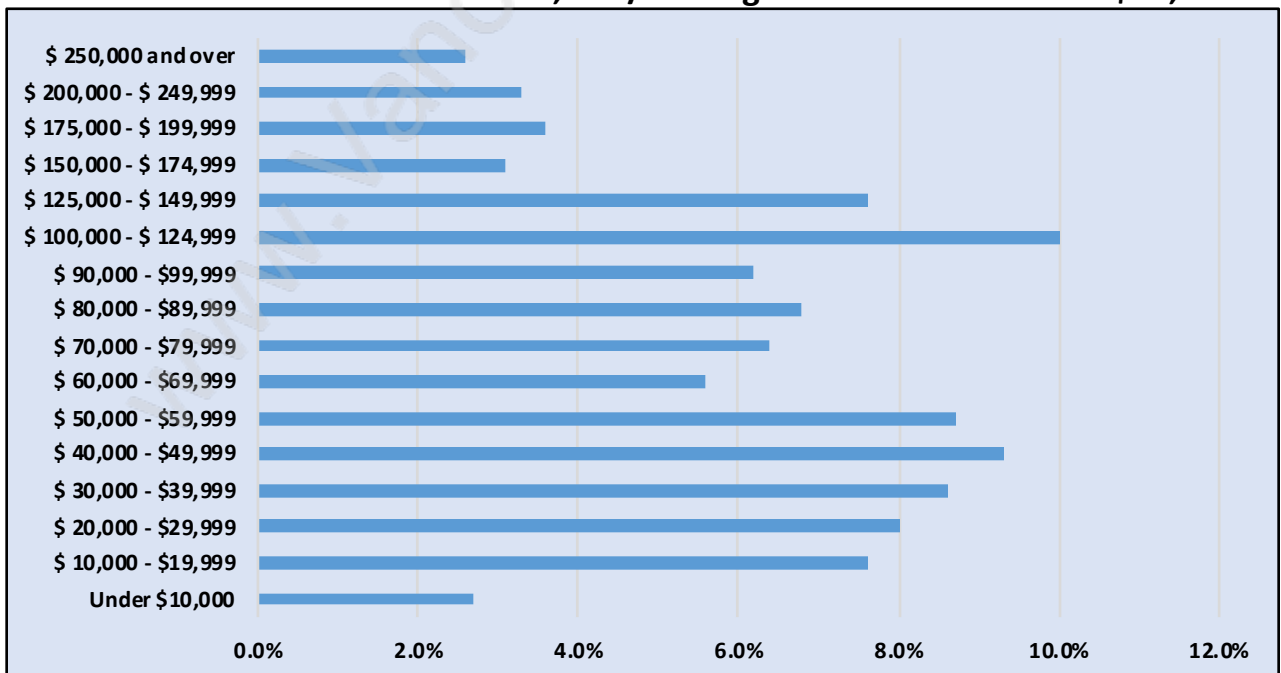

Victoria

Population Trends in Victoria

Population by Age in Victoria

Population Age 15+ by Income Status in Victoria

Total Population Age 15 - 14,805

Households by Income in Victoria

Total Number of Households - 5,526 / Average Household Income - \$89,518

Families in Victoria

Average Persons per Family - 3.3

Children at Home in Victoria

Total Number of Children at Home - 5,218

Family Structure in Victoria

Total Number of Families - 4,084 / Average Persons per Family - 3.3