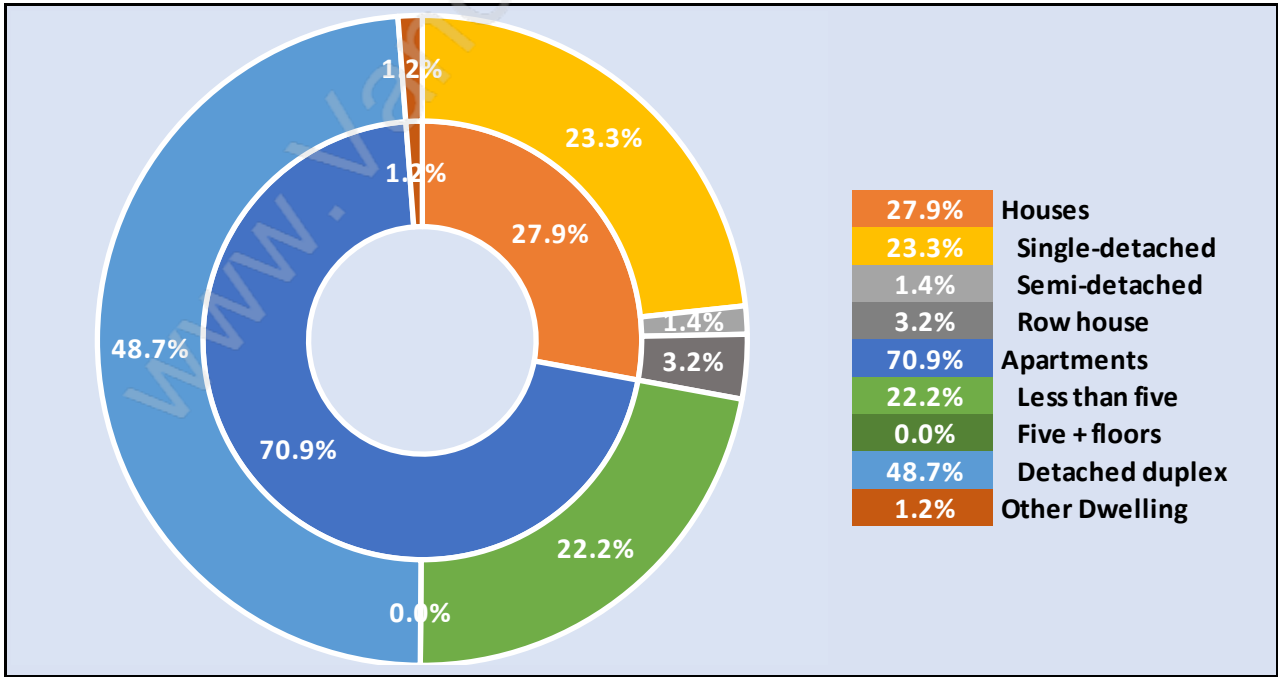

Victoria

Population Trends in Victoria

Population by Age in Victoria

Population Age 15+ by Income Status in Victoria

Total Population Age 15 - 14,805

Households by Income in Victoria

Total Number of Households - 5,526 / Average Household Income - \$89,518

Families in Victoria

Average Persons per Family - 3.3

Children at Home in Victoria

Total Number of Children at Home - 5,218

Family Structure in Victoria

Total Number of Families - 4,084 / Average Persons per Family - 3.3

Households by Household Size in Victoria

Total Number of Households - 5,526

Dwellings in Victoria

Population Age 15+ in Victoria

Labour Force by Occupation in Victoria

Labour Force Participation in Victoria

Travel To Work in (from) Victoria

Occupied Dwellings by Structure Type in Victoria

Dominant Bulding Type - Apartment, building low and high rise

Private Dwellings by Period of Construction in Victoria

Dominant Period of Construction - Before 1960