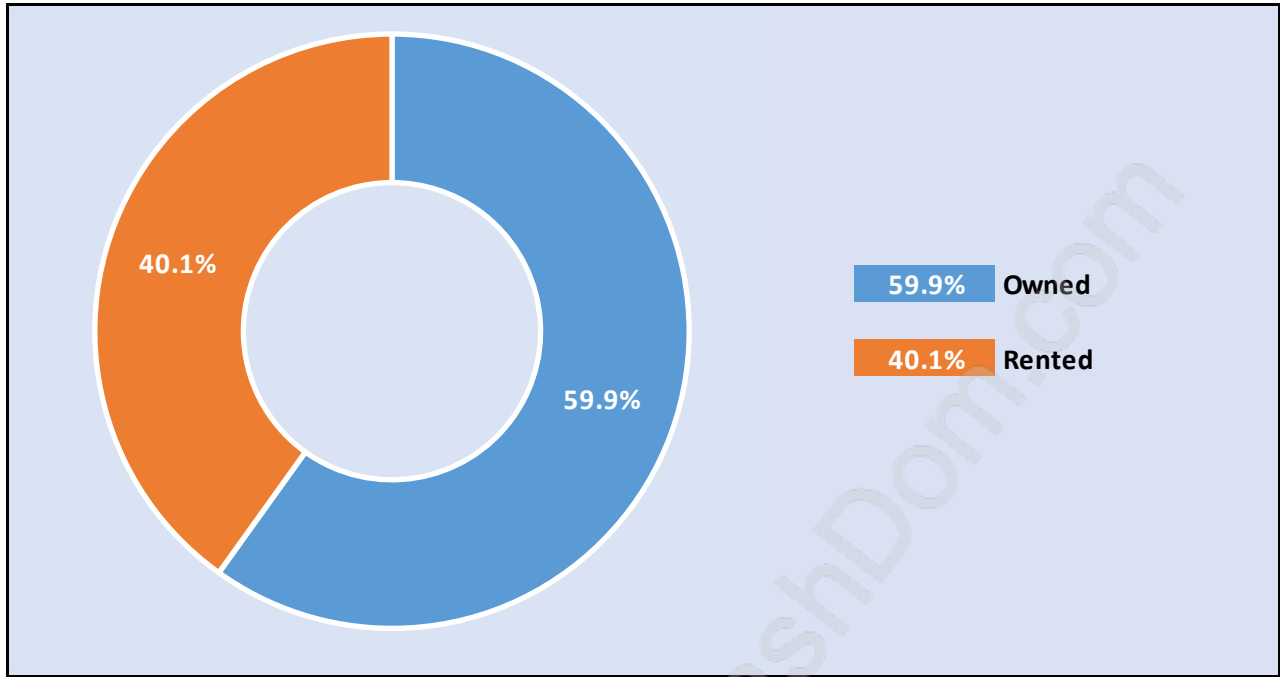

Victoria

Population Trends in Victoria

Population by Age in Victoria

Population Age 15+ by Income Status in Victoria

Total Population Age 15 - 14,805

Households by Income in Victoria

Total Number of Households - 5,526 / Average Household Income - \$89,518

Families in Victoria

Average Persons per Family - 3.3

Children at Home in Victoria

Total Number of Children at Home - 5,218

Family Structure in Victoria

Total Number of Families - 4,084 / Average Persons per Family - 3.3

Households by Household Size in Victoria

Total Number of Households - 5,526

Dwellings in Victoria

Population Age 15+ in Victoria

Labour Force by Occupation in Victoria

Labour Force Participation in Victoria