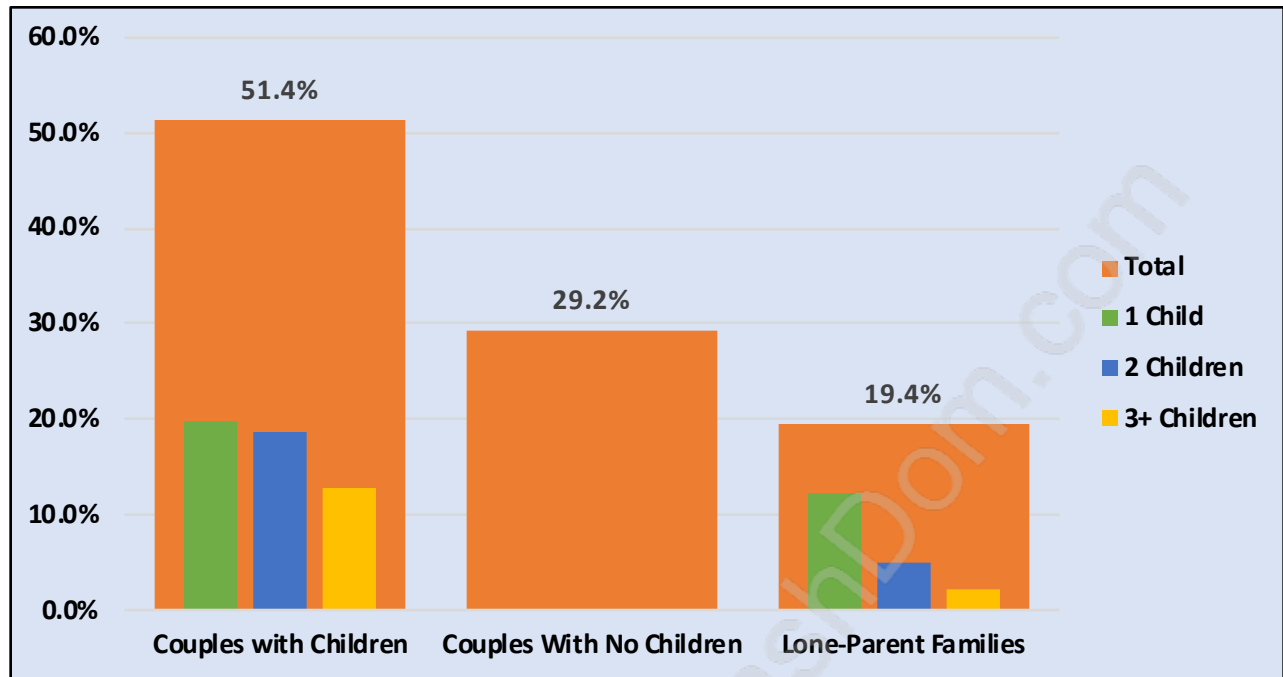

Victoria

Population Trends in Victoria

Population by Age in Victoria

Population Age 15+ by Income Status in Victoria

Total Population Age 15 - 14,805

Households by Income in Victoria

Total Number of Households - 5,526 / Average Household Income - \$89,518

Families in Victoria

Average Persons per Family - 3.3

Children at Home in Victoria

Total Number of Children at Home - 5,218

Family Structure in Victoria

Total Number of Families - 4,084 / Average Persons per Family - 3.3

Households by Household Size in Victoria

Total Number of Households - 5,526

Dwellings in Victoria

Population Age 15+ in Victoria

Labour Force by Occupation in Victoria

Labour Force Participation in Victoria