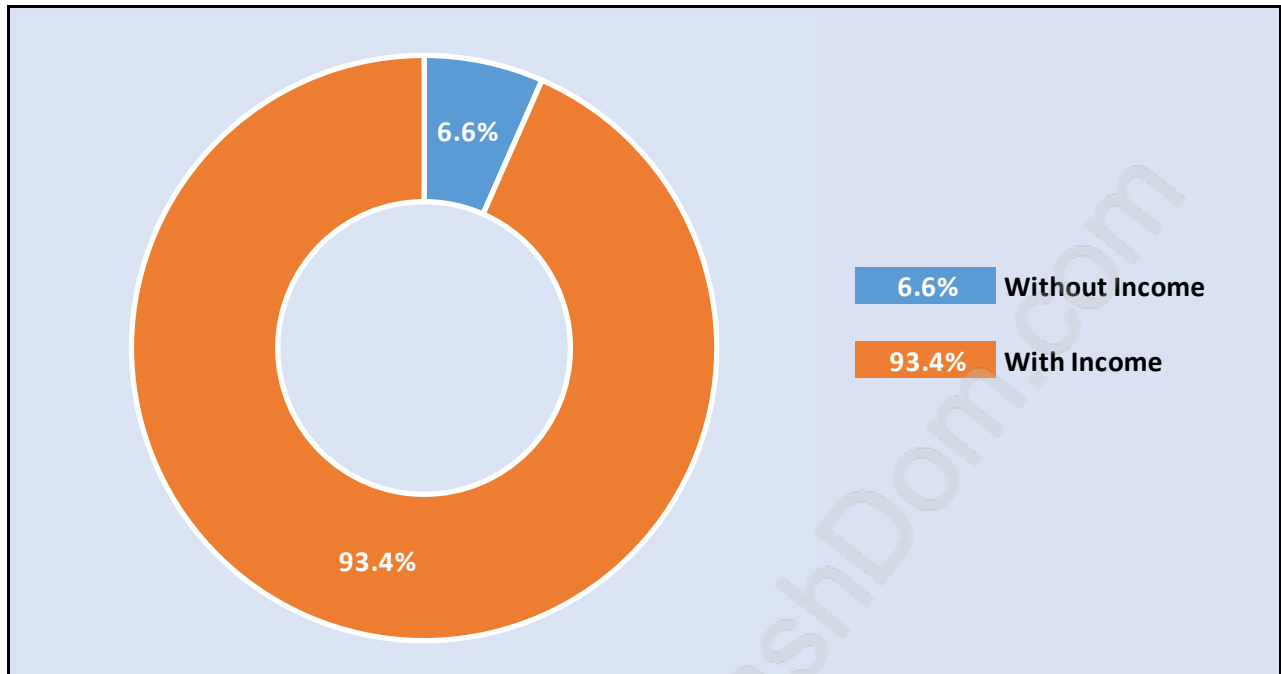

Victoria

Population Trends in Victoria

Population by Age in Victoria

Population Age 15+ by Income Status in Victoria

Total Population Age 15 - 14,805

Households by Income in Victoria

Total Number of Households - 5,526 / Average Household Income - \$89,518

Families in Victoria

Average Persons per Family - 3.3

Children at Home in Victoria

Total Number of Children at Home - 5,218

Family Structure in Victoria

Total Number of Families - 4,084 / Average Persons per Family - 3.3

Households by Household Size in Victoria

Total Number of Households - 5,526

Dwellings in Victoria

Population Age 15+ in Victoria

Labour Force by Occupation in Victoria

Labour Force Participation in Victoria