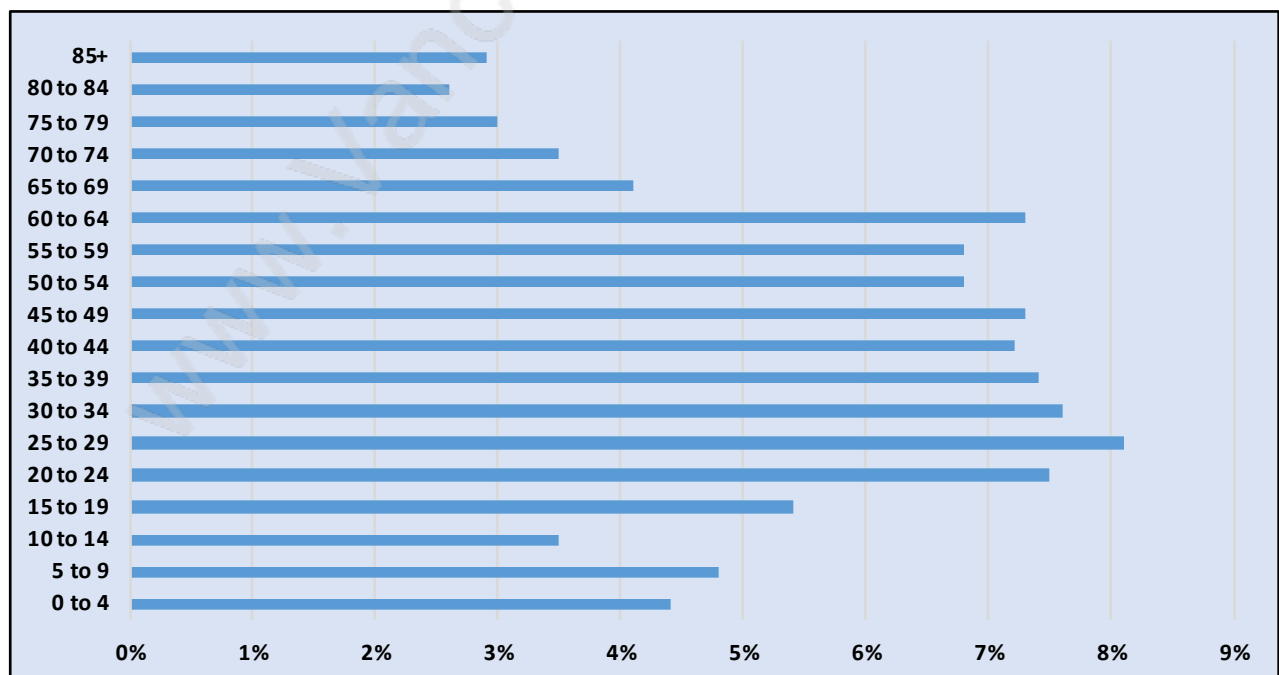

Victoria

Population Trends in Victoria

Population by Age in Victoria

Population Age 15+ by Income Status in Victoria

Total Population Age 15 - 14,805

Households by Income in Victoria

Total Number of Households - 5,526 / Average Household Income - \$89,518

Families in Victoria

Average Persons per Family - 3.3

Children at Home in Victoria

Total Number of Children at Home - 5,218

Family Structure in Victoria

Total Number of Families - 4,084 / Average Persons per Family - 3.3

Households by Household Size in Victoria

Total Number of Households - 5,526

Dwellings in Victoria

Population Age 15+ in Victoria

Labour Force by Occupation in Victoria

Labour Force Participation in Victoria