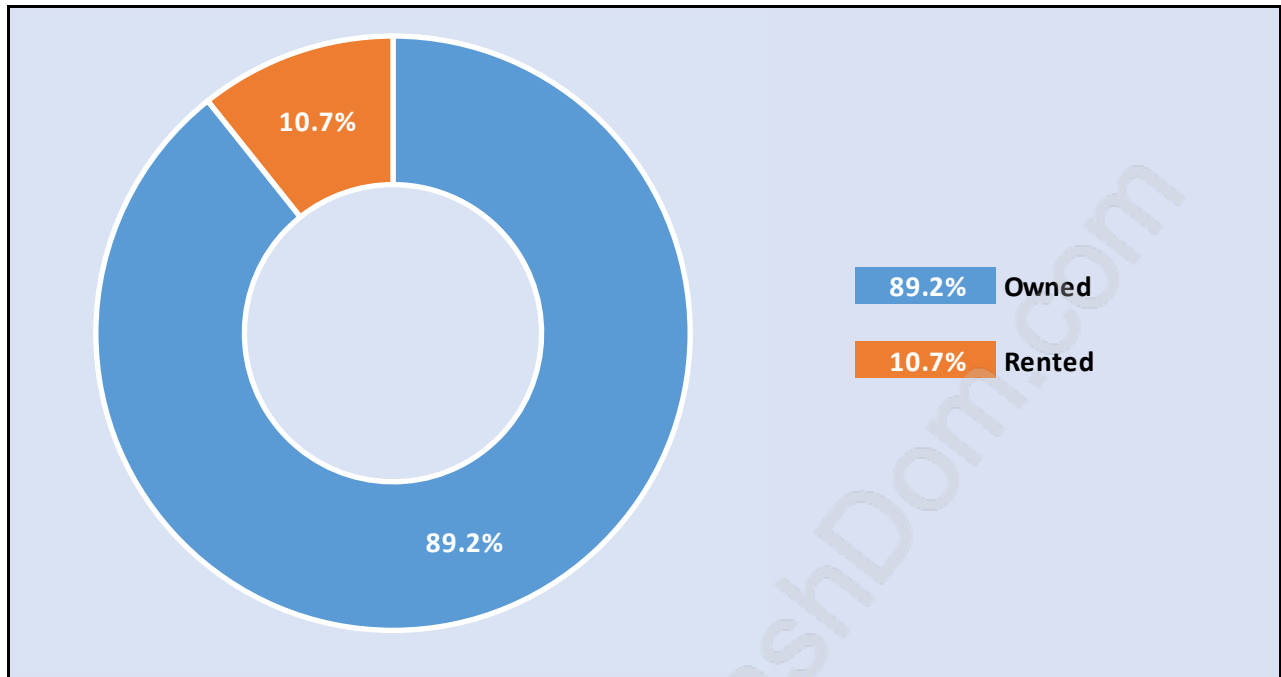

Walnut Grove

Population Trends in Walnut Grove

Population by Age in Walnut Grove

Population Age 15+ by Income Status in Walnut Grove

Total Population Age 15 - 21,339

Households by Income in Walnut Grove

Total Number of Households - 9,390 / Average Household Income - \$114,702

Families in Walnut Grove

Average Persons per Family - 3

Children at Home in Walnut Grove

Total Number of Children at Home - 8,084

Family Structure in Walnut Grove

Total Number of Families - 7,256 / Average Persons per Family - 3.

Households by Household Size in Walnut Grove

Total Number of Households - 9,390

Dwellings in Walnut Grove

Population Age 15+ in Walnut Grove

Labour Force by Occupation in Walnut Grove

Labour Force Participation in Walnut Grove