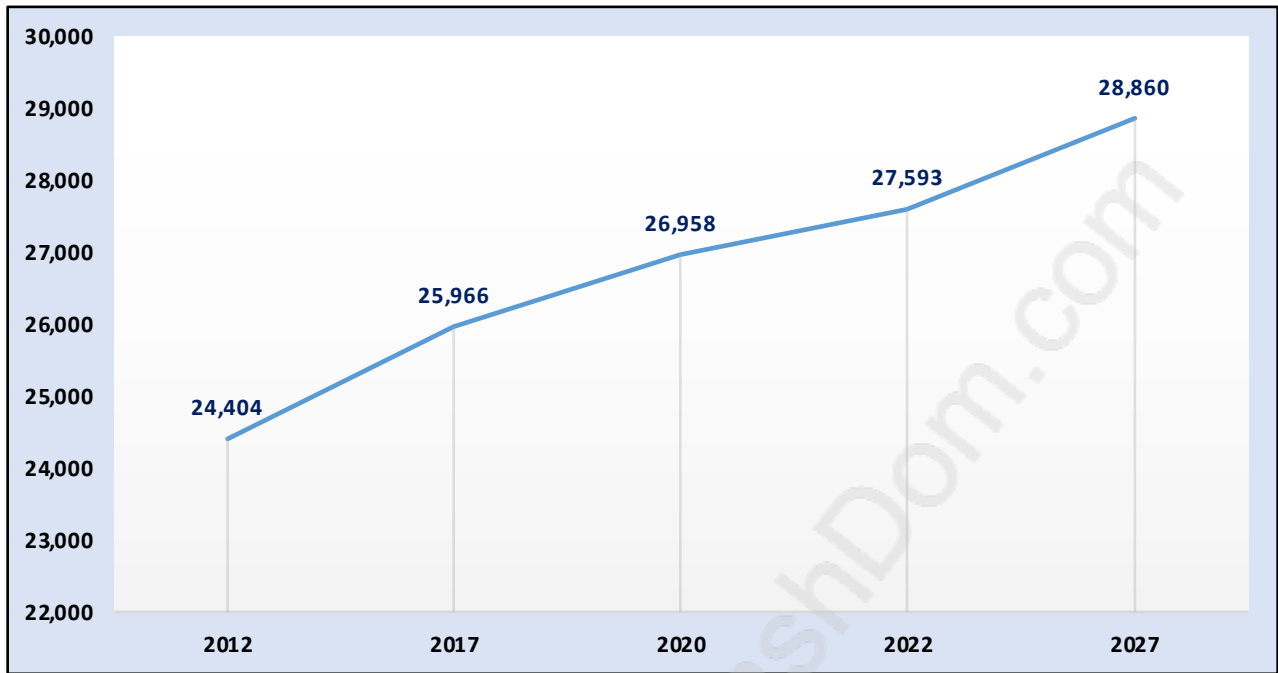

Walnut Grove

Population Trends in Walnut Grove

Population by Age in Walnut Grove

Population Age 15+ by Income Status in Walnut Grove

Total Population Age 15 - 21,339

Households by Income in Walnut Grove

Total Number of Households - 9,390 / Average Household Income - \$114,702

Families in Walnut Grove

Average Persons per Family - 3

Children at Home in Walnut Grove

Total Number of Children at Home - 8,084

Family Structure in Walnut Grove

Total Number of Families - 7,256 / Average Persons per Family - 3.