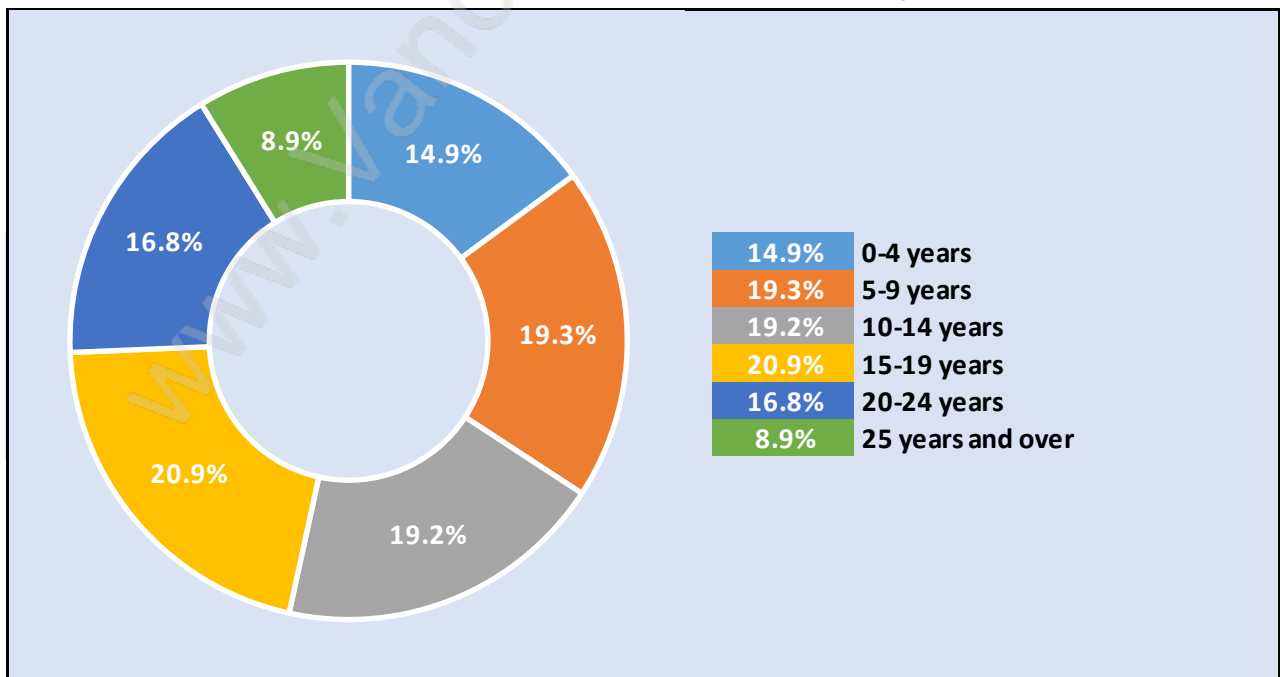

Walnut Grove

Population Trends in Walnut Grove

Population by Age in Walnut Grove

Population Age 15+ by Income Status in Walnut Grove

Total Population Age 15 - 21,339

Households by Income in Walnut Grove

Total Number of Households - 9,390 / Average Household Income - \$114,702

Families in Walnut Grove

Average Persons per Family - 3

Children at Home in Walnut Grove

Total Number of Children at Home - 8,084

Family Structure in Walnut Grove

Total Number of Families - 7,256 / Average Persons per Family - 3.