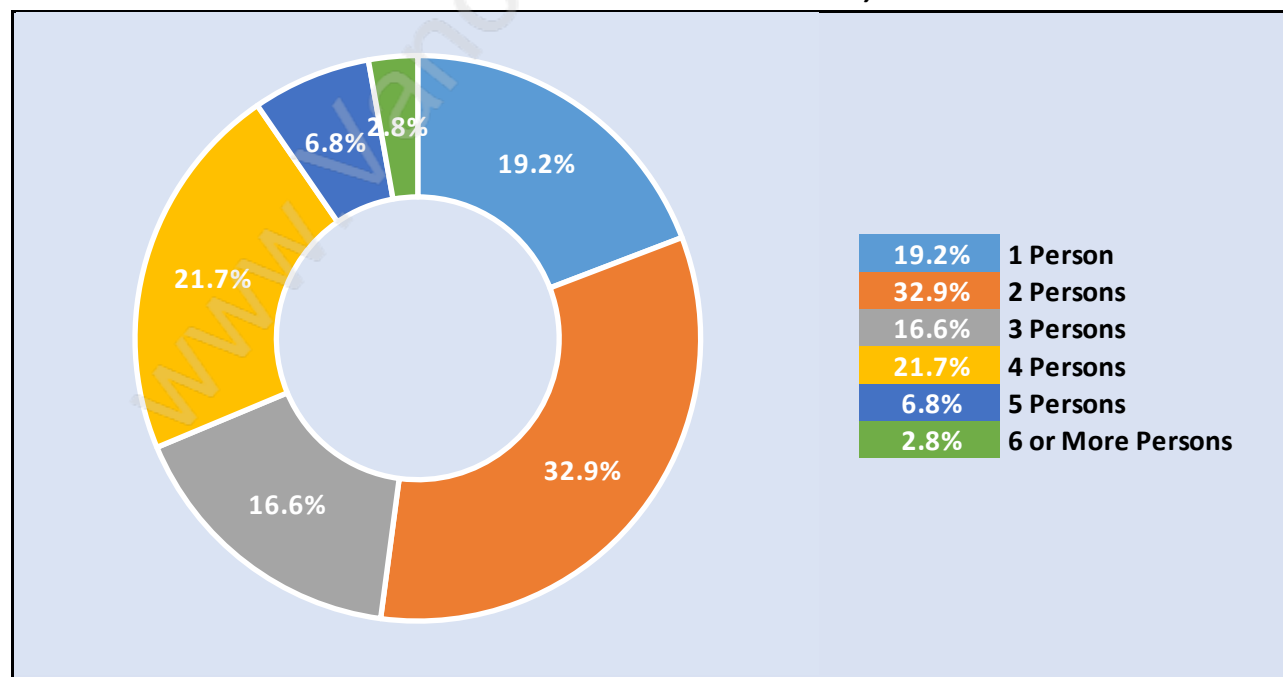

Walnut Grove

Population Trends in Walnut Grove

Population by Age in Walnut Grove

Population Age 15+ by Income Status in Walnut Grove

Total Population Age 15 - 21,339

Households by Income in Walnut Grove

Total Number of Households - 9,390 / Average Household Income - \$114,702

Families in Walnut Grove

Average Persons per Family - 3

Children at Home in Walnut Grove

Total Number of Children at Home - 8,084

Family Structure in Walnut Grove

Total Number of Families - 7,256 / Average Persons per Family - 3.

Households by Household Size in Walnut Grove

Total Number of Households - 9,390

Dwellings in Walnut Grove

Population Age 15+ in Walnut Grove

Labour Force by Occupation in Walnut Grove

Labour Force Participation in Walnut Grove