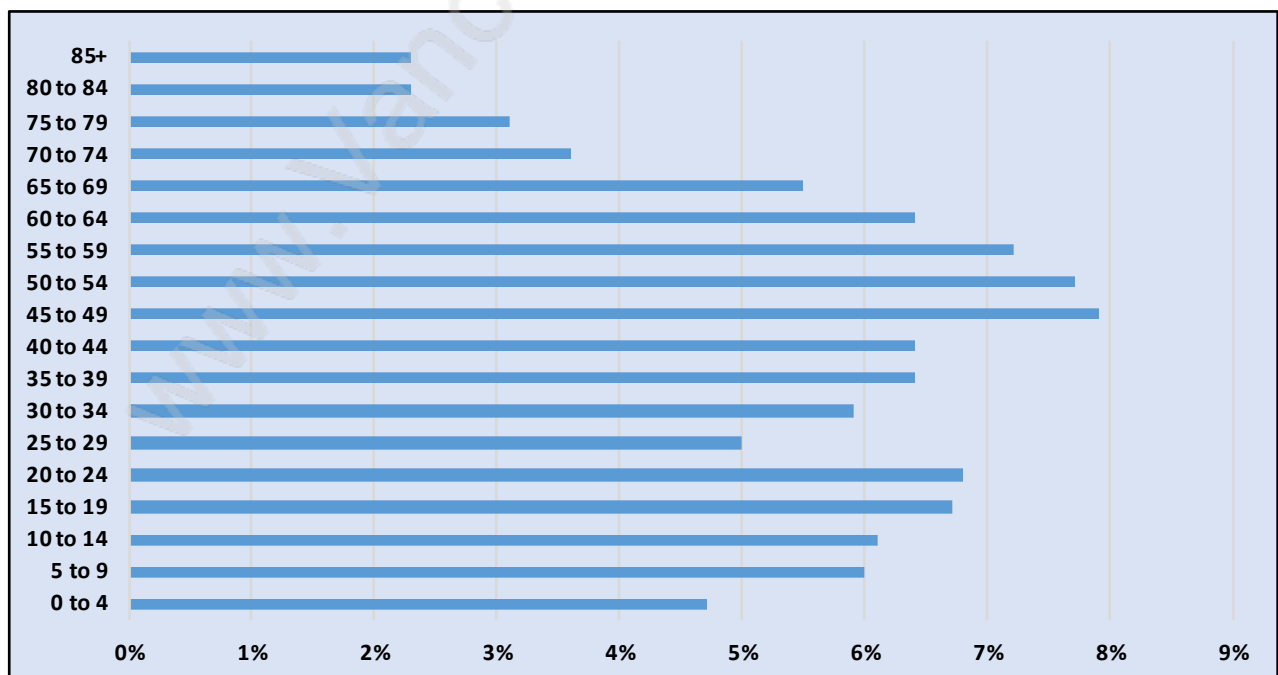

Walnut Grove

Population Trends in Walnut Grove

Population by Age in Walnut Grove

Population Age 15+ by Income Status in Walnut Grove

Total Population Age 15 - 21,339

Households by Income in Walnut Grove

Total Number of Households - 9,390 / Average Household Income - \$114,702

Families in Walnut Grove

Average Persons per Family - 3

Children at Home in Walnut Grove

Total Number of Children at Home - 8,084

Family Structure in Walnut Grove

Total Number of Families - 7,256 / Average Persons per Family - 3.