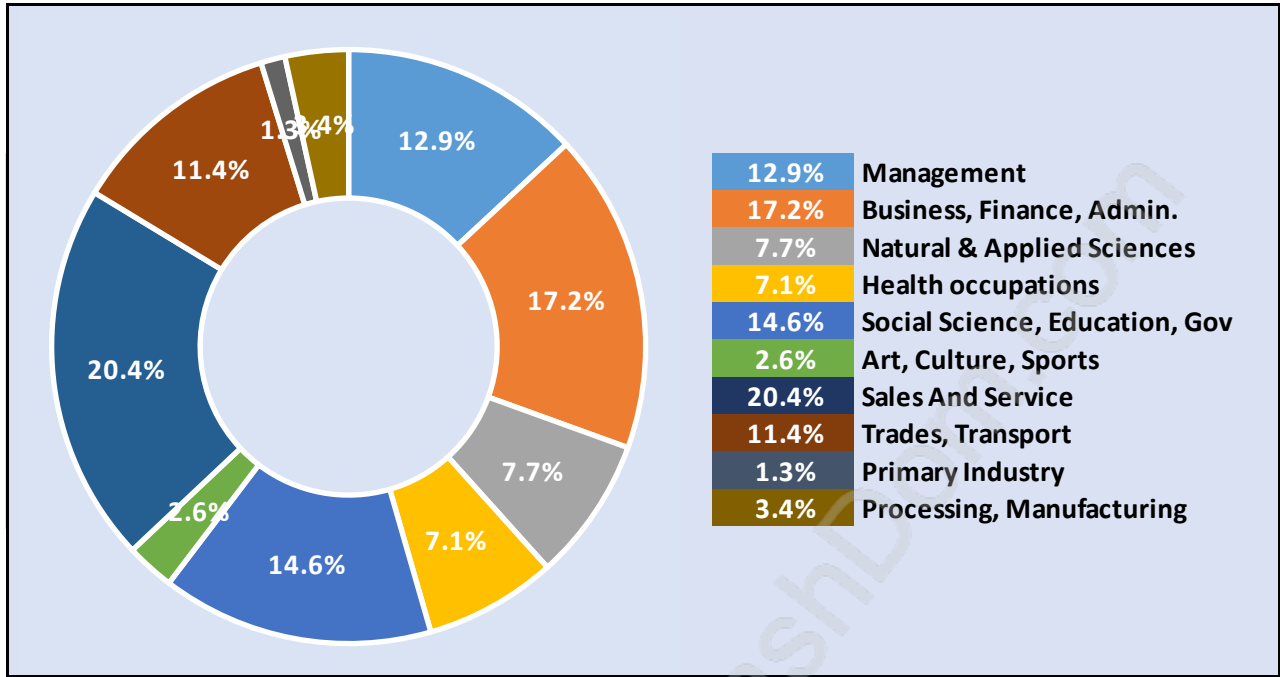

Labour Force by Occupation in Walnut Grove