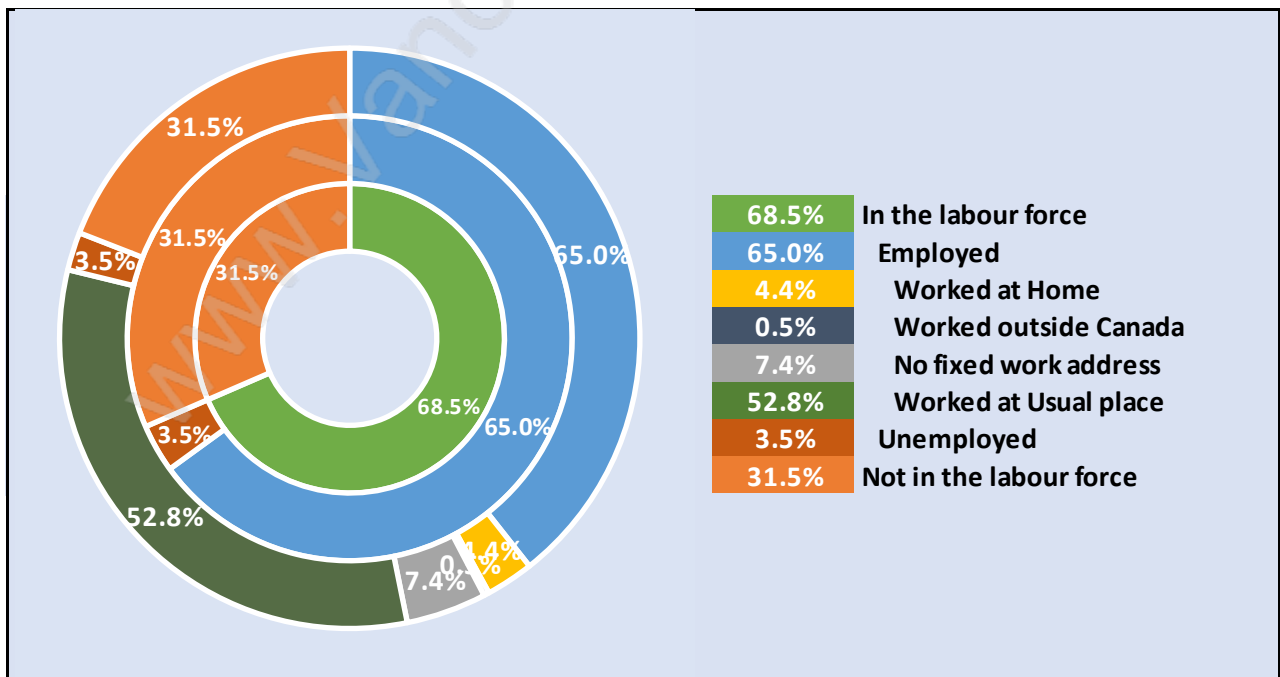

Walnut Grove

Population Trends in Walnut Grove

Population by Age in Walnut Grove

Population Age 15+ by Income Status in Walnut Grove

Total Population Age 15 - 21,339

Households by Income in Walnut Grove

Total Number of Households - 9,390 / Average Household Income - \$114,702

Families in Walnut Grove

Average Persons per Family - 3

Children at Home in Walnut Grove

Total Number of Children at Home - 8,084

Family Structure in Walnut Grove

Total Number of Families - 7,256 / Average Persons per Family - 3.

Households by Household Size in Walnut Grove

Total Number of Households - 9,390

Dwellings in Walnut Grove

Population Age 15+ in Walnut Grove

Labour Force by Occupation in Walnut Grove

Labour Force Participation in Walnut Grove