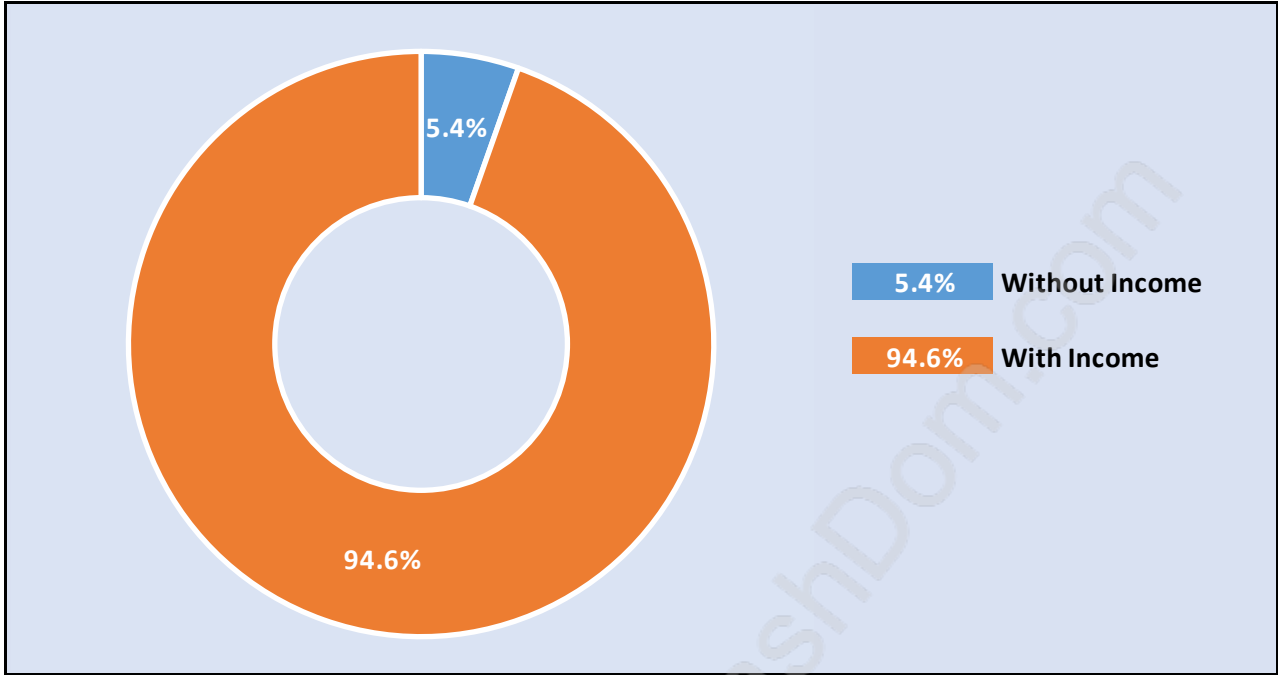

Walnut Grove

Population Trends in Walnut Grove

Population by Age in Walnut Grove

Population Age 15+ by Income Status in Walnut Grove

Total Population Age 15 - 21,339

Households by Income in Walnut Grove

Total Number of Households - 9,390 / Average Household Income - \$114,702

Families in Walnut Grove

Average Persons per Family - 3

Children at Home in Walnut Grove

Total Number of Children at Home - 8,084

Family Structure in Walnut Grove

Total Number of Families - 7,256 / Average Persons per Family - 3.