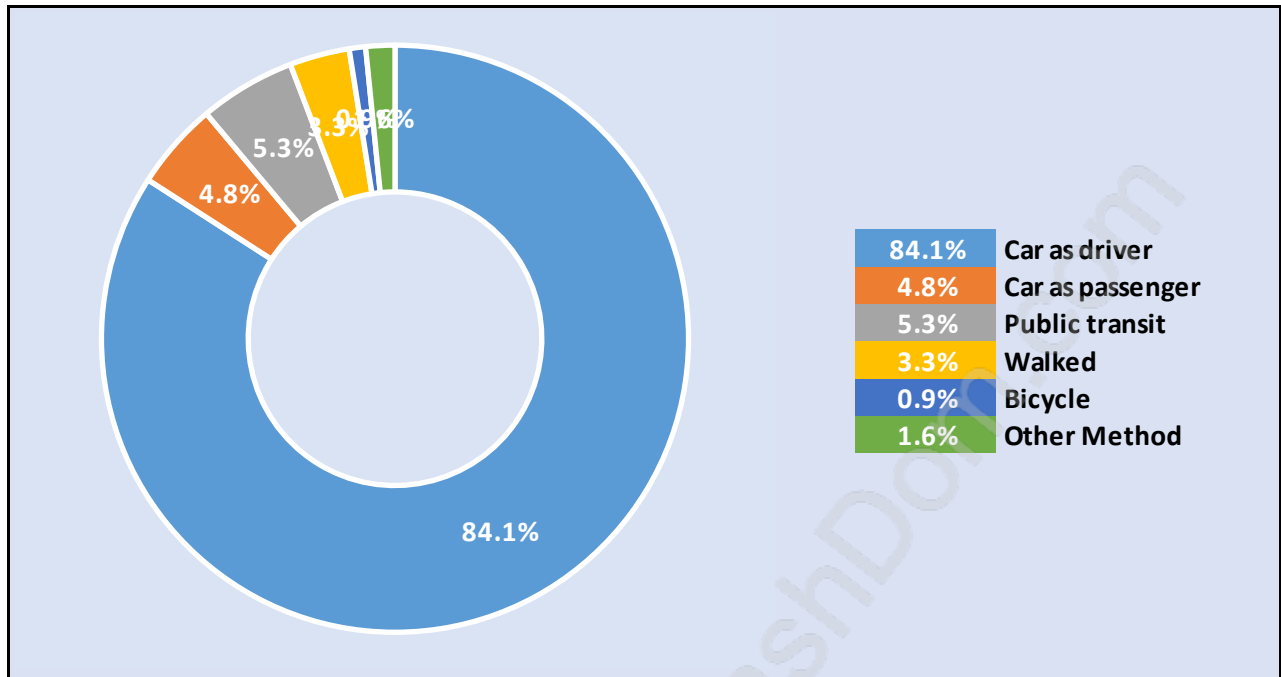

Walnut Grove

Population Trends in Walnut Grove

Population by Age in Walnut Grove

Population Age 15+ by Income Status in Walnut Grove

Total Population Age 15 - 21,339

Households by Income in Walnut Grove

Total Number of Households - 9,390 / Average Household Income - \$114,702

Families in Walnut Grove

Average Persons per Family - 3

Children at Home in Walnut Grove

Total Number of Children at Home - 8,084

Family Structure in Walnut Grove

Total Number of Families - 7,256 / Average Persons per Family - 3.

Households by Household Size in Walnut Grove

Total Number of Households - 9,390

Dwellings in Walnut Grove

Population Age 15+ in Walnut Grove

Labour Force by Occupation in Walnut Grove

Labour Force Participation in Walnut Grove

Travel To Work in (from) Walnut Grove

Occupied Dwellings by Structure Type in Walnut Grove

Dominant Bulding Type - Houses

Private Dwellings by Period of Construction in Walnut Grove

Dominant Period of Construction - 1991-2000