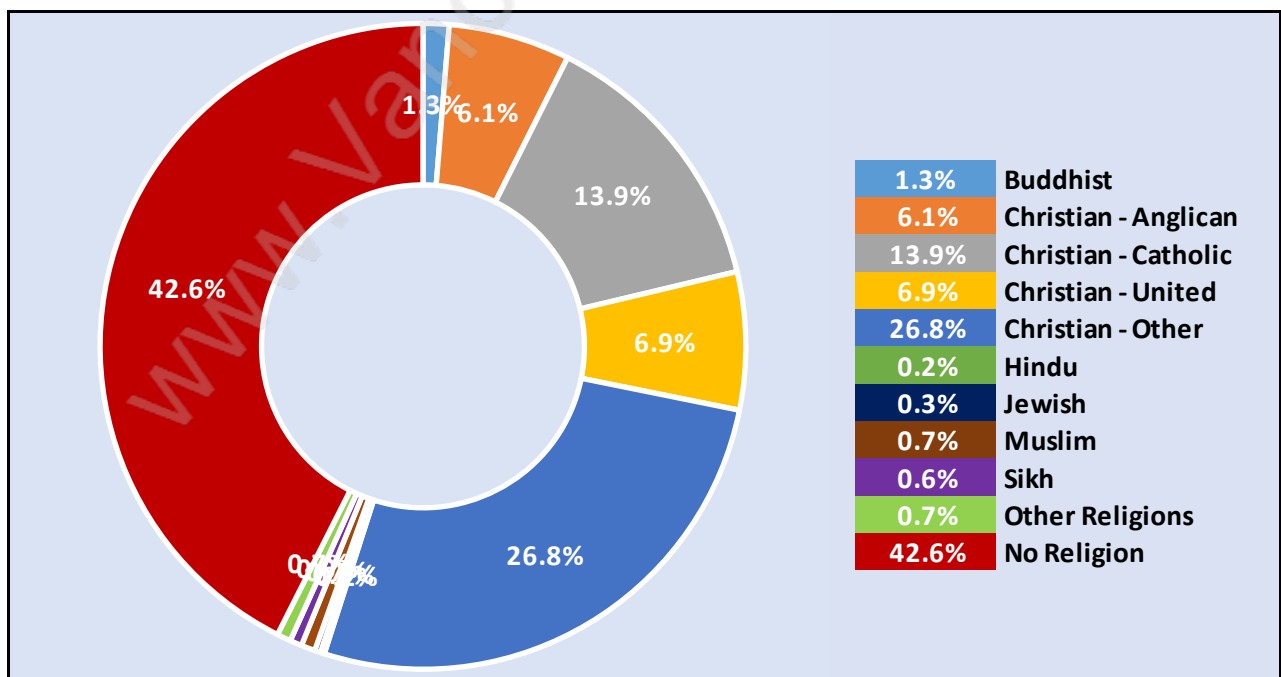

Population by Religion in Walnut Grove