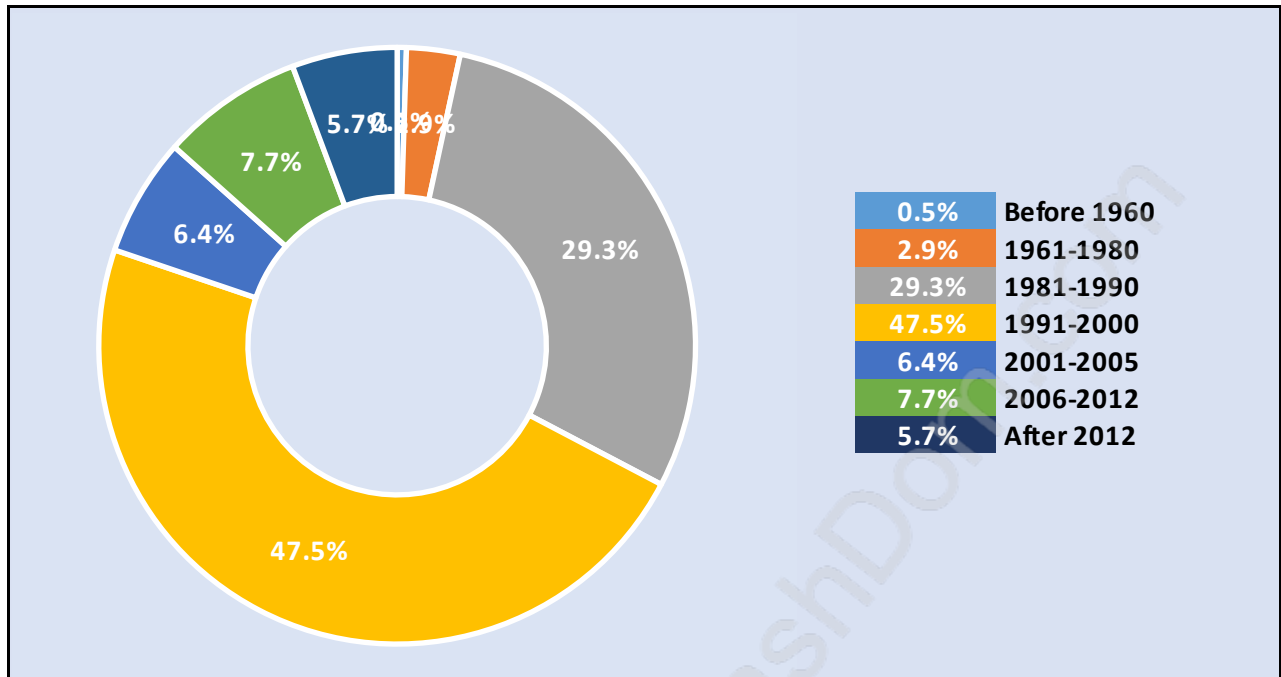

Walnut Grove

Population Trends in Walnut Grove

Population by Age in Walnut Grove

Population Age 15+ by Income Status in Walnut Grove

Total Population Age 15 - 21,339

Households by Income in Walnut Grove

Total Number of Households - 9,390 / Average Household Income - \$114,702

Families in Walnut Grove

Average Persons per Family - 3

Children at Home in Walnut Grove

Total Number of Children at Home - 8,084

Family Structure in Walnut Grove

Total Number of Families - 7,256 / Average Persons per Family - 3.

Travel To Work in (from) Walnut Grove

Occupied Dwellings by Structure Type in Walnut Grove

Dominant Bulding Type - Houses

Private Dwellings by Period of Construction in Walnut Grove

Dominant Period of Construction - 1991-2000