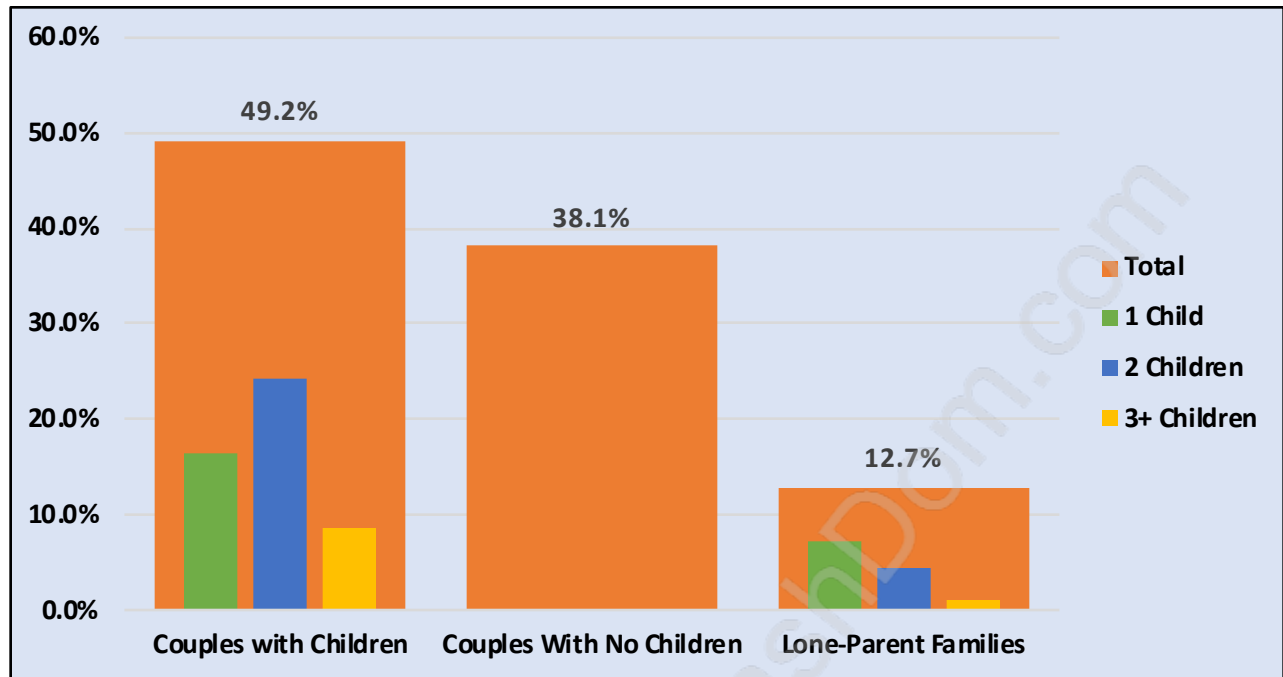

Walnut Grove

Population Trends in Walnut Grove

Population by Age in Walnut Grove

Population Age 15+ by Income Status in Walnut Grove

Total Population Age 15 - 21,339

Households by Income in Walnut Grove

Total Number of Households - 9,390 / Average Household Income - \$114,702

Families in Walnut Grove

Average Persons per Family - 3

Children at Home in Walnut Grove

Total Number of Children at Home - 8,084

Family Structure in Walnut Grove

Total Number of Families - 7,256 / Average Persons per Family - 3.

Households by Household Size in Walnut Grove

Total Number of Households - 9,390

Dwellings in Walnut Grove

Population Age 15+ in Walnut Grove

Labour Force by Occupation in Walnut Grove

Labour Force Participation in Walnut Grove