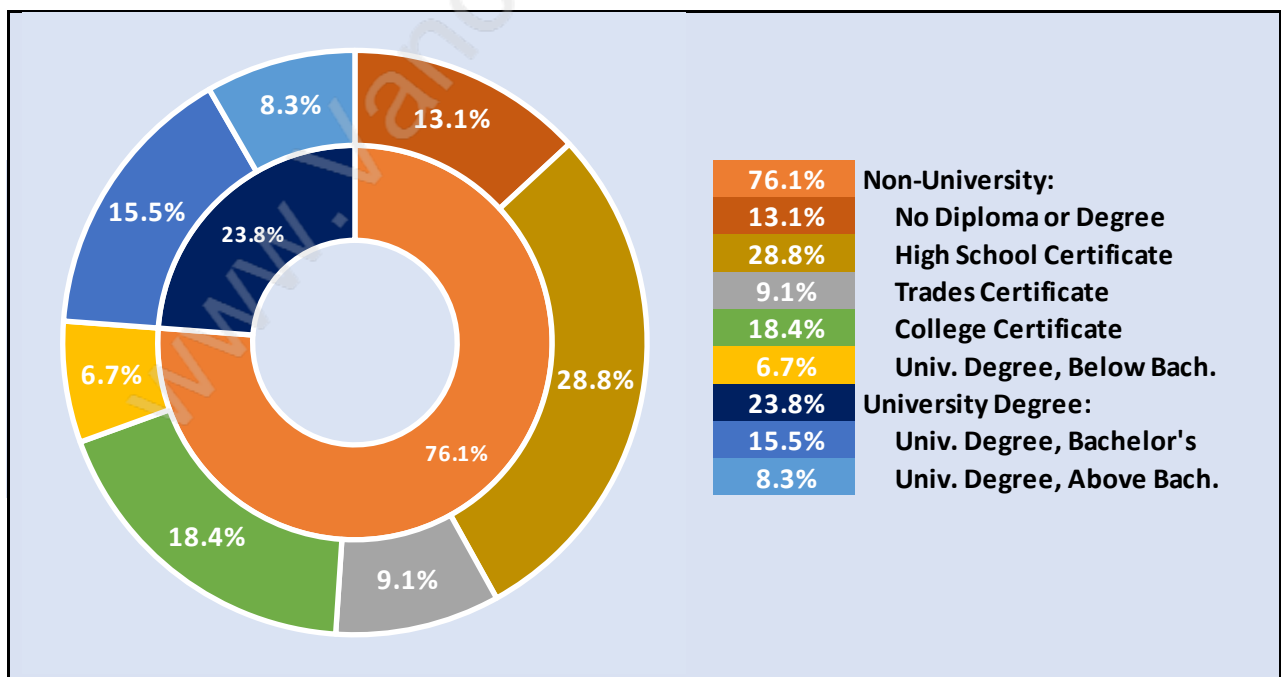

Walnut Grove

Population Trends in Walnut Grove

Population by Age in Walnut Grove

Population Age 15+ by Income Status in Walnut Grove

Total Population Age 15 - 21,339

Households by Income in Walnut Grove

Total Number of Households - 9,390 / Average Household Income - \$114,702

Families in Walnut Grove

Average Persons per Family - 3

Children at Home in Walnut Grove

Total Number of Children at Home - 8,084

Family Structure in Walnut Grove

Total Number of Families - 7,256 / Average Persons per Family - 3.

Households by Household Size in Walnut Grove

Total Number of Households - 9,390

Dwellings in Walnut Grove

Population Age 15+ in Walnut Grove

Labour Force by Occupation in Walnut Grove

Labour Force Participation in Walnut Grove