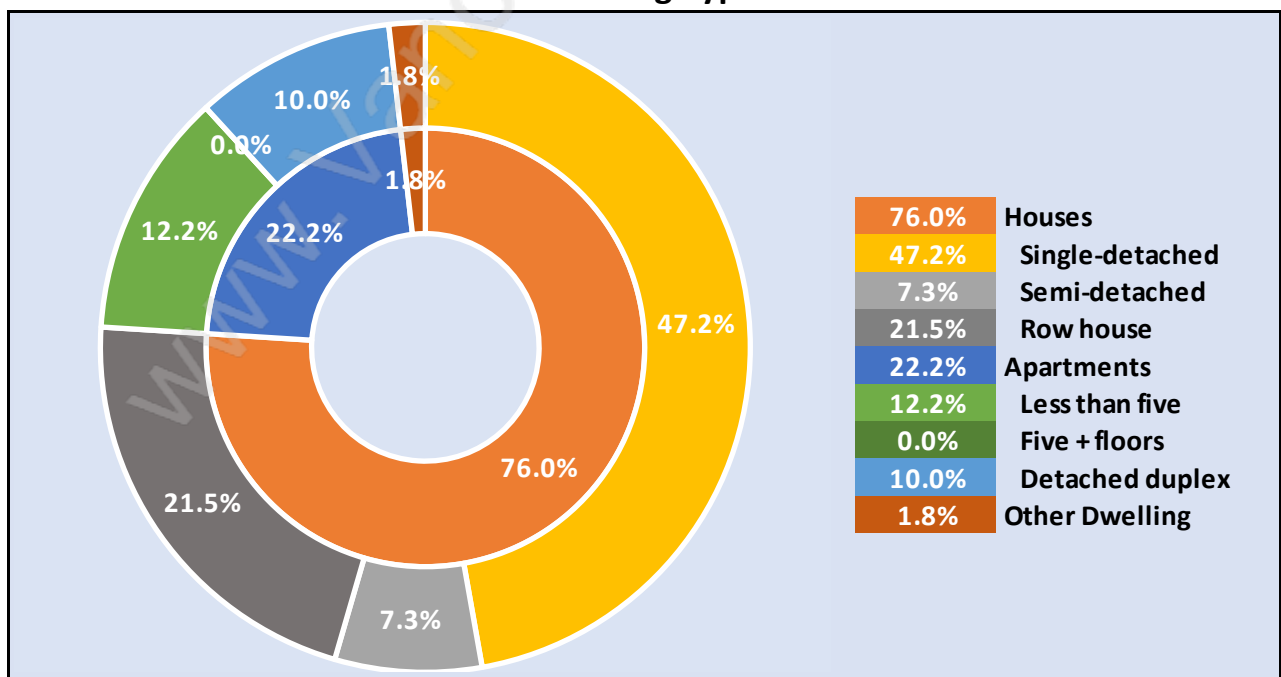

Walnut Grove

Population Trends in Walnut Grove

Population by Age in Walnut Grove

Population Age 15+ by Income Status in Walnut Grove

Total Population Age 15 - 21,339

Households by Income in Walnut Grove

Total Number of Households - 9,390 / Average Household Income - \$114,702

Families in Walnut Grove

Average Persons per Family - 3

Children at Home in Walnut Grove

Total Number of Children at Home - 8,084

Family Structure in Walnut Grove

Total Number of Families - 7,256 / Average Persons per Family - 3.

Households by Household Size in Walnut Grove

Total Number of Households - 9,390

Dwellings in Walnut Grove

Population Age 15+ in Walnut Grove

Labour Force by Occupation in Walnut Grove

Labour Force Participation in Walnut Grove

Travel To Work in (from) Walnut Grove

Occupied Dwellings by Structure Type in Walnut Grove

Dominant Bulding Type - Houses

Private Dwellings by Period of Construction in Walnut Grove

Dominant Period of Construction - 1991-2000