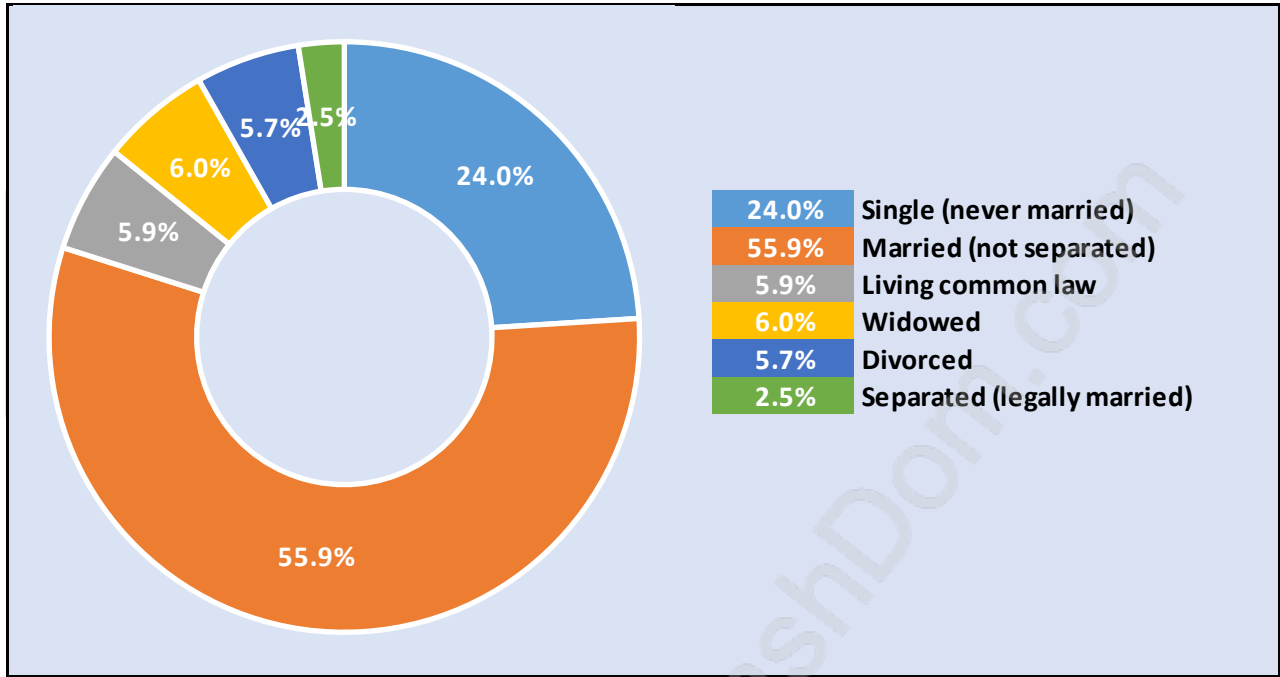

Walnut Grove

Population Trends in Walnut Grove

Population by Age in Walnut Grove

Population Age 15+ by Income Status in Walnut Grove

Total Population Age 15 - 21,339

Households by Income in Walnut Grove

Total Number of Households - 9,390 / Average Household Income - \$114,702

Families in Walnut Grove

Average Persons per Family - 3

Children at Home in Walnut Grove

Total Number of Children at Home - 8,084

Family Structure in Walnut Grove

Total Number of Families - 7,256 / Average Persons per Family - 3.

Households by Household Size in Walnut Grove

Total Number of Households - 9,390

Dwellings in Walnut Grove

Population Age 15+ in Walnut Grove

Labour Force by Occupation in Walnut Grove

Labour Force Participation in Walnut Grove