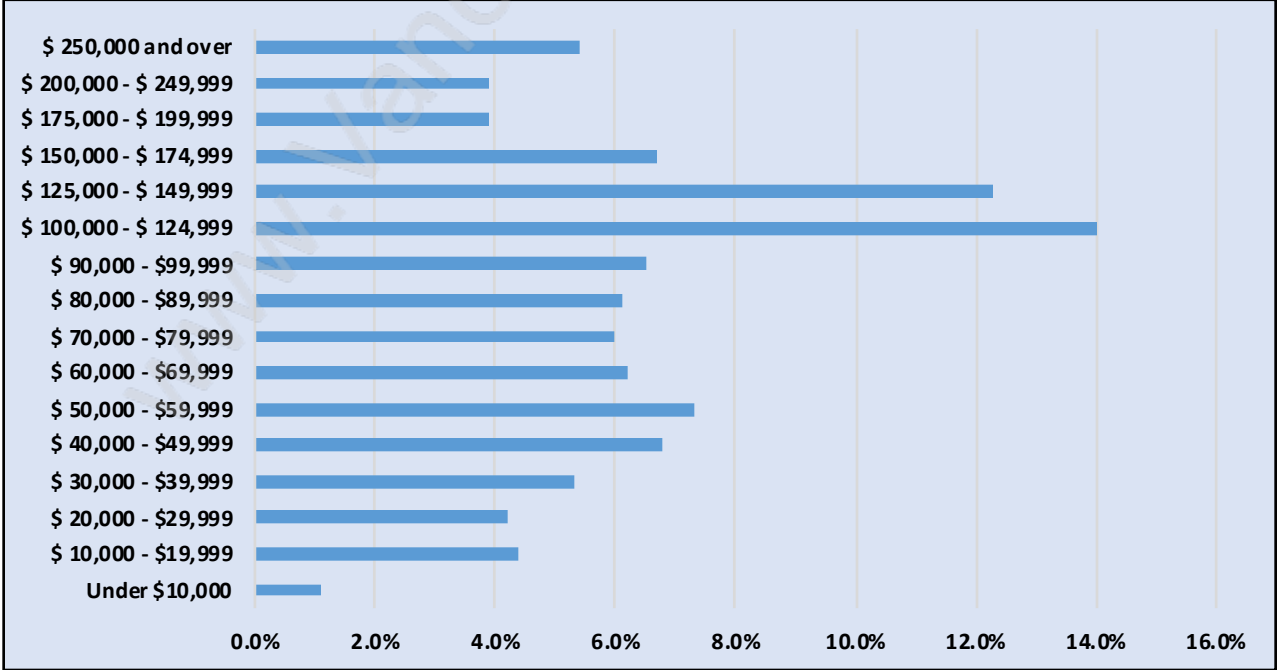

Walnut Grove

Population Trends in Walnut Grove

Population by Age in Walnut Grove

Population Age 15+ by Income Status in Walnut Grove

Total Population Age 15 - 21,339

Households by Income in Walnut Grove

Total Number of Households - 9,390 / Average Household Income - \$114,702

Families in Walnut Grove

Average Persons per Family - 3

Children at Home in Walnut Grove

Total Number of Children at Home - 8,084

Family Structure in Walnut Grove

Total Number of Families - 7,256 / Average Persons per Family - 3.