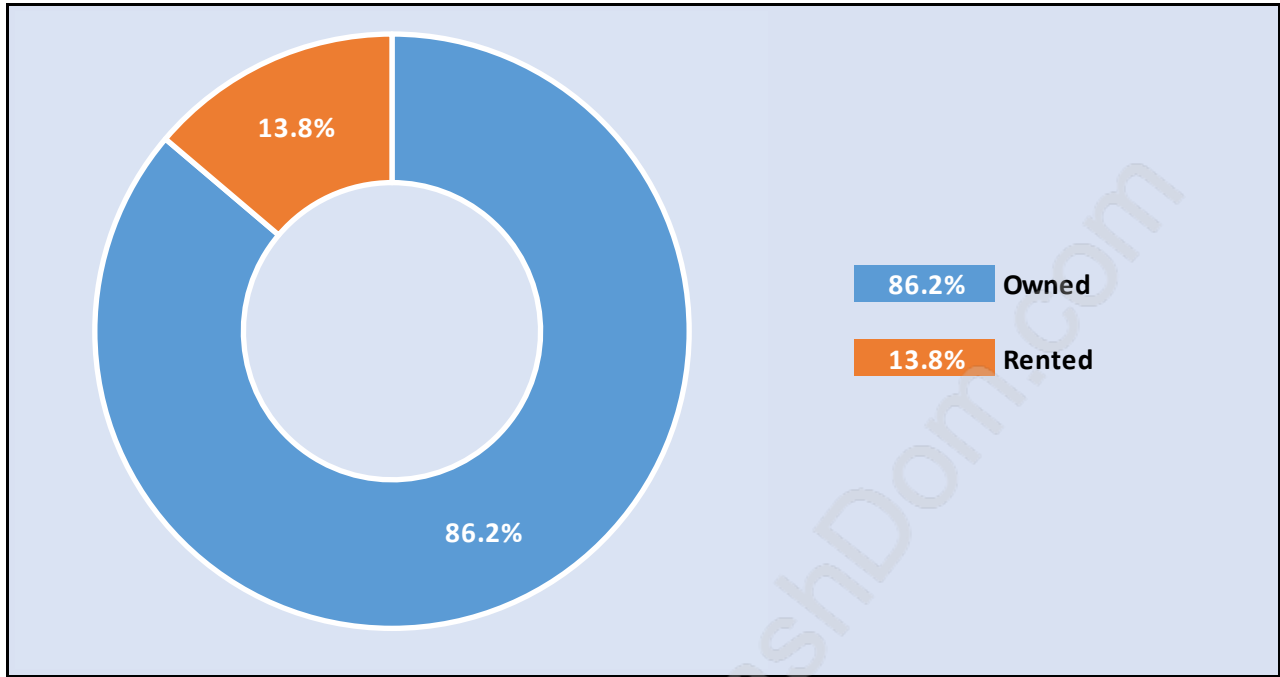

Dwellings in Websters Corners