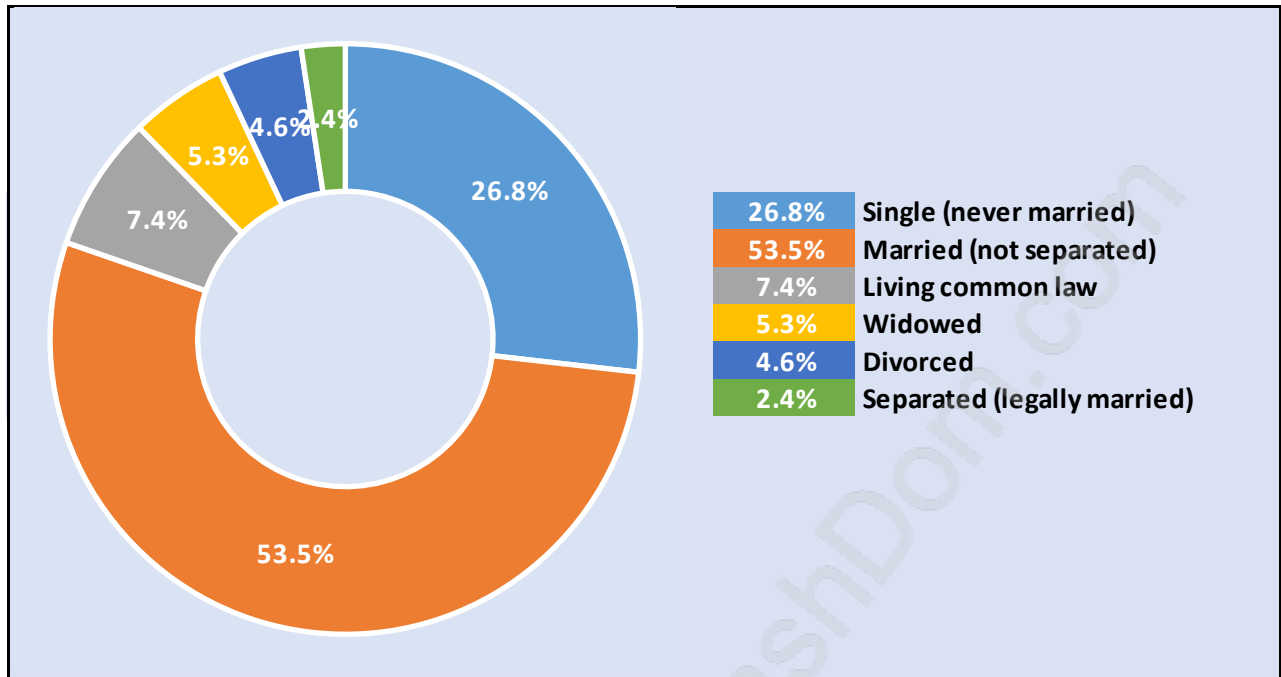

Families in Websters Corners

Average Persons per Family - 2.9