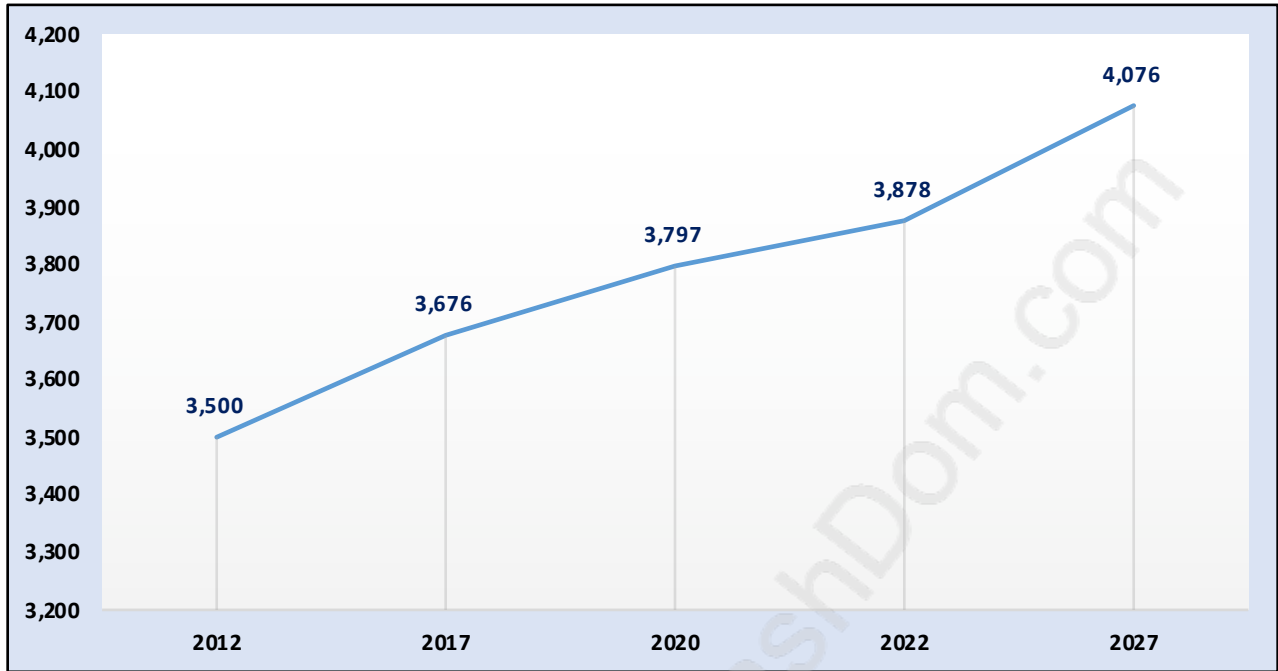

## Population Trends in Websters Corners

## Population Age 15+ by Income Status in Websters Corners

Total Population Age 15 - 3,154

### Dominant Period of Construction - 1961-1980