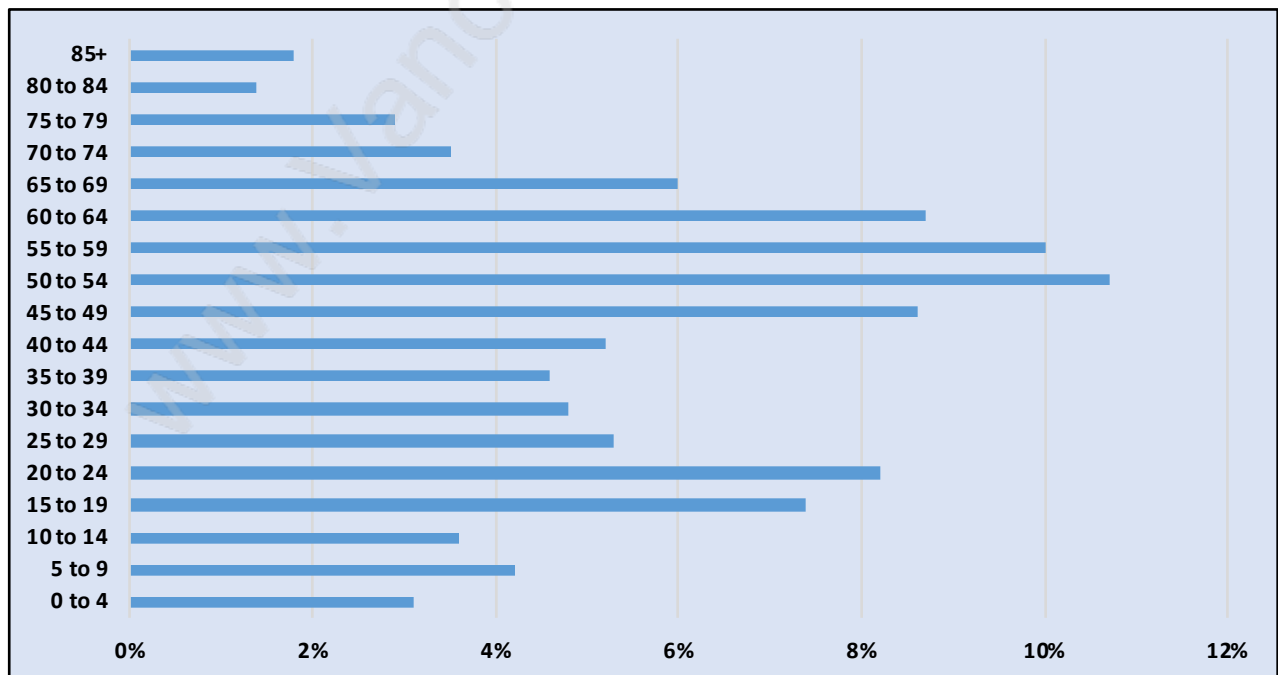

## Population Trends in Websters Corners

## Population by Age in Websters Corners

## Population Age 15+ by Income Status in Websters Corners

Total Population Age 15 - 3,154