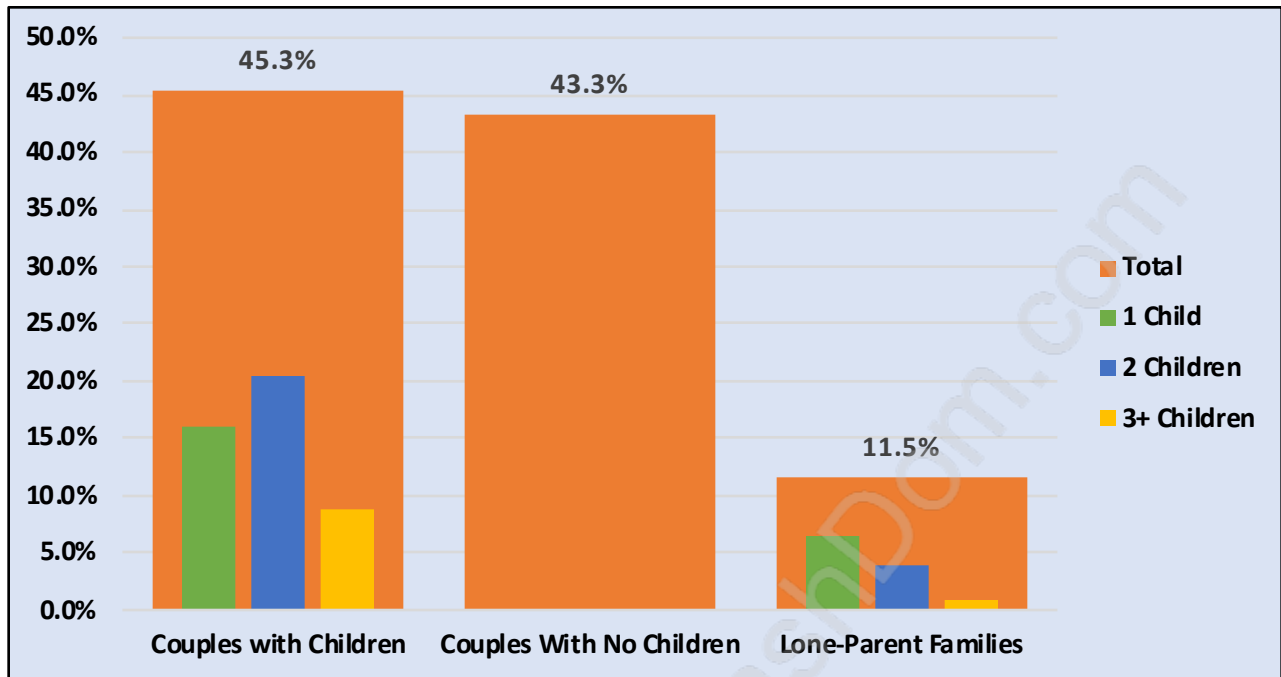

Family Structure in Websters Corners

Total Number of Families - 1,011 / Average Persons per Family - 2.9