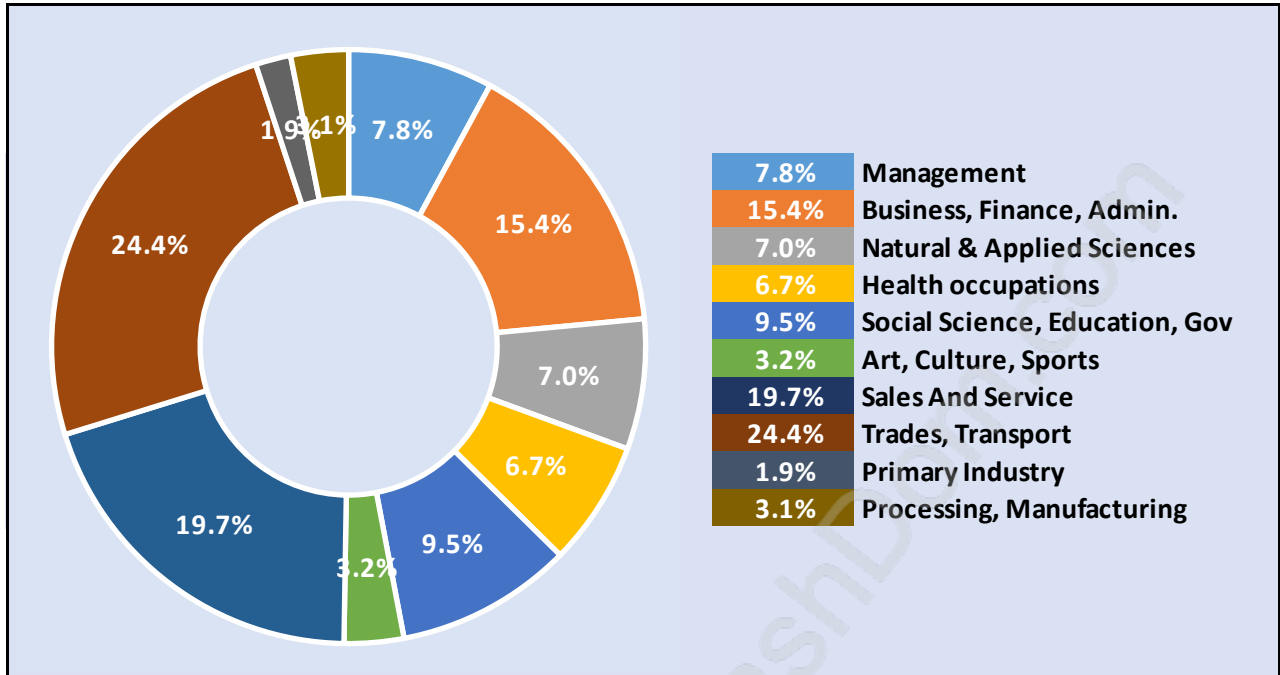

Labour Force by Occupation in Websters Corners