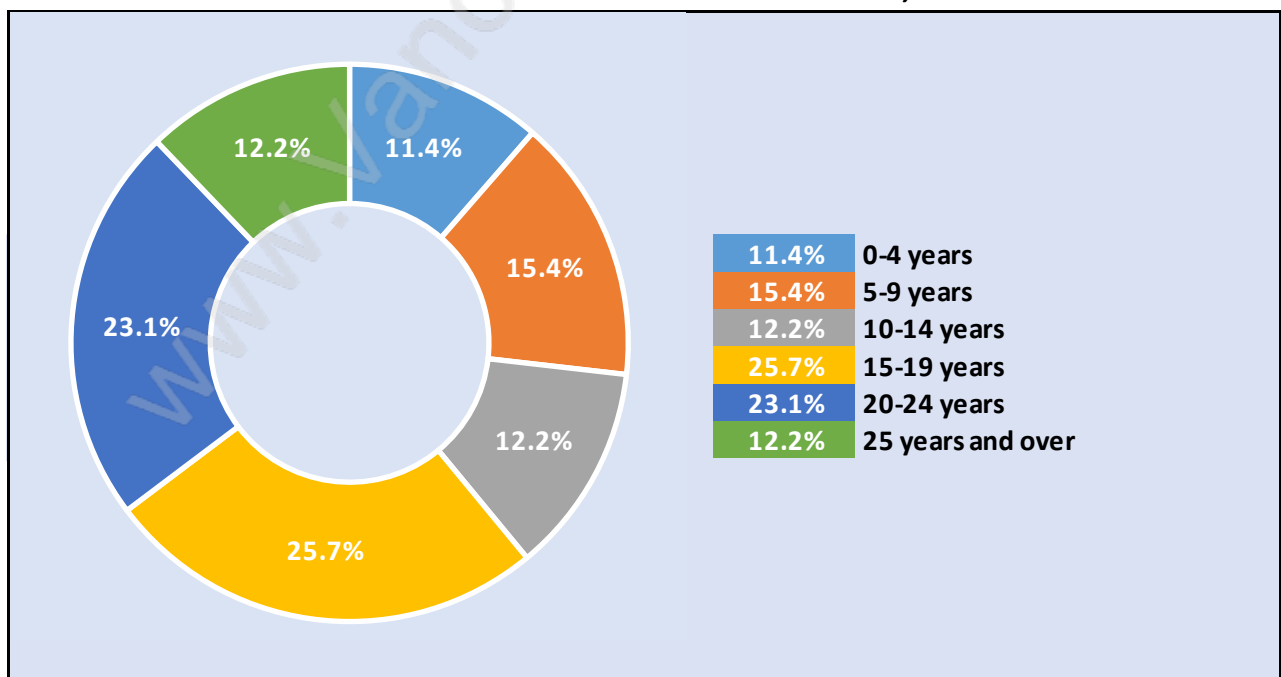

Children at Home in Webster's Corners

Total Number of Children at Home - 1,005