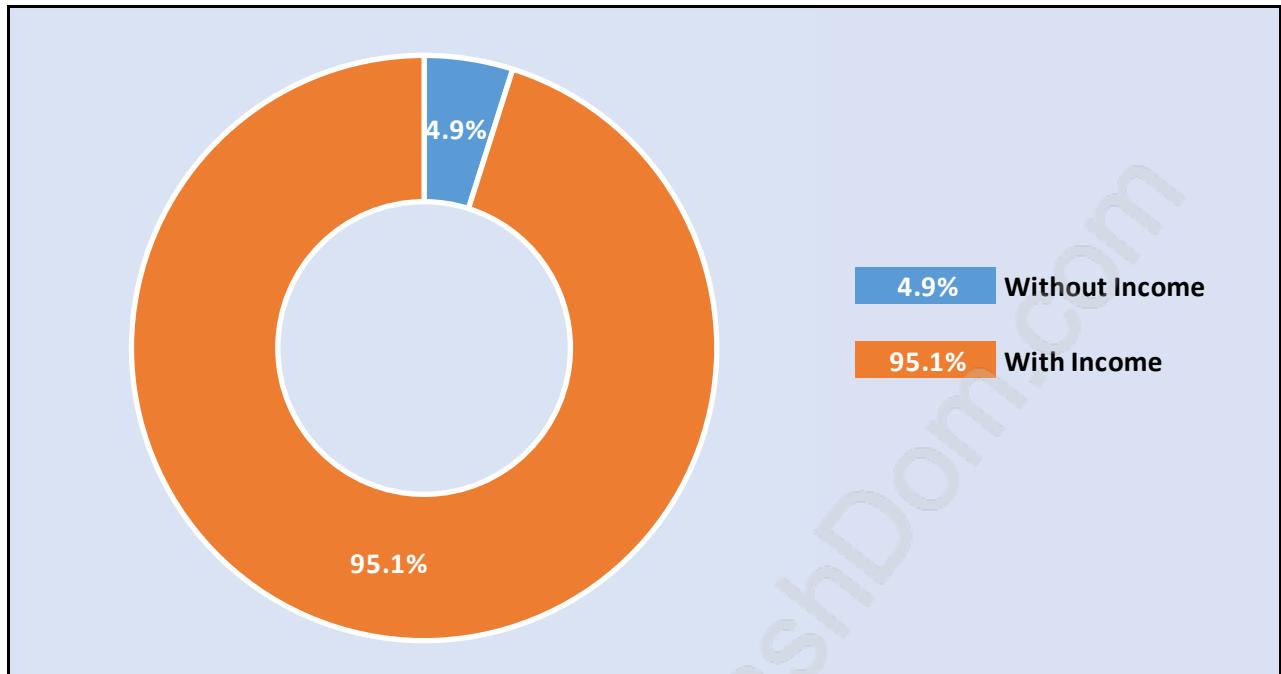

## Population Trends in Websters Corners

## Population by Age in Websters Corners

## Population Age 15+ by Income Status in Websters Corners

Total Population Age 15 - 3,154