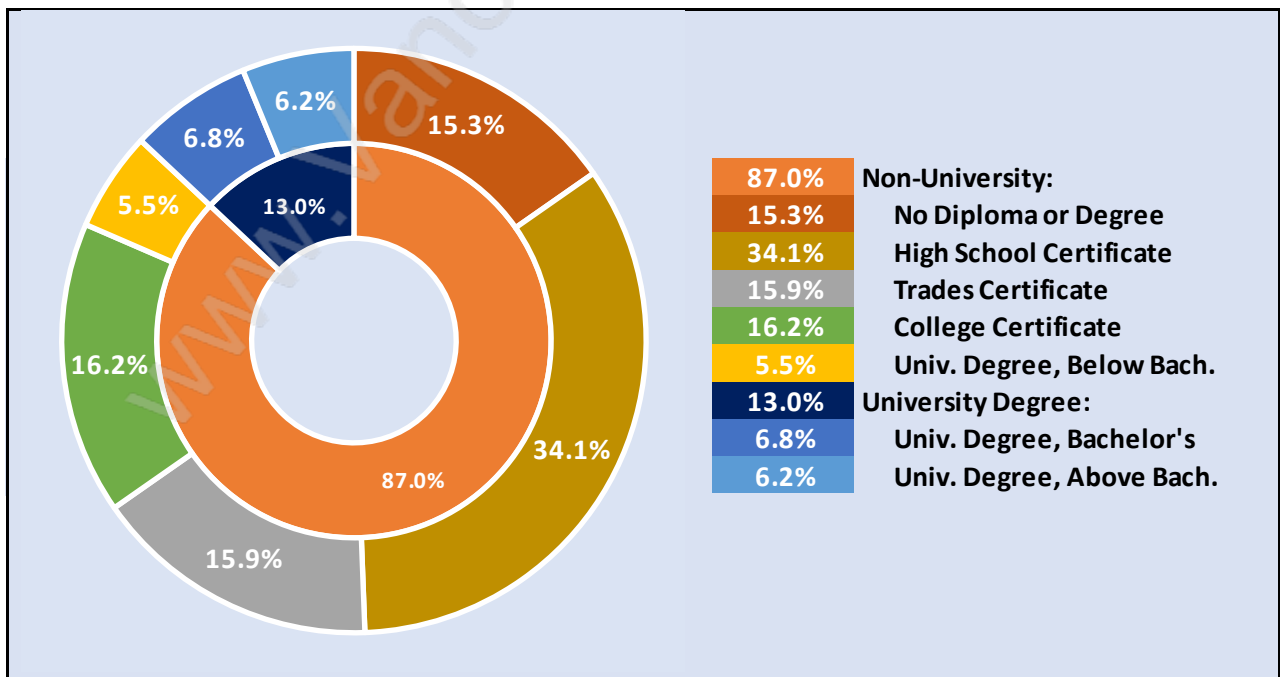

## Households by Household Size in Websters Corners

Total Number of Households - 1,260

## Population Age 15+ in Websters Corners