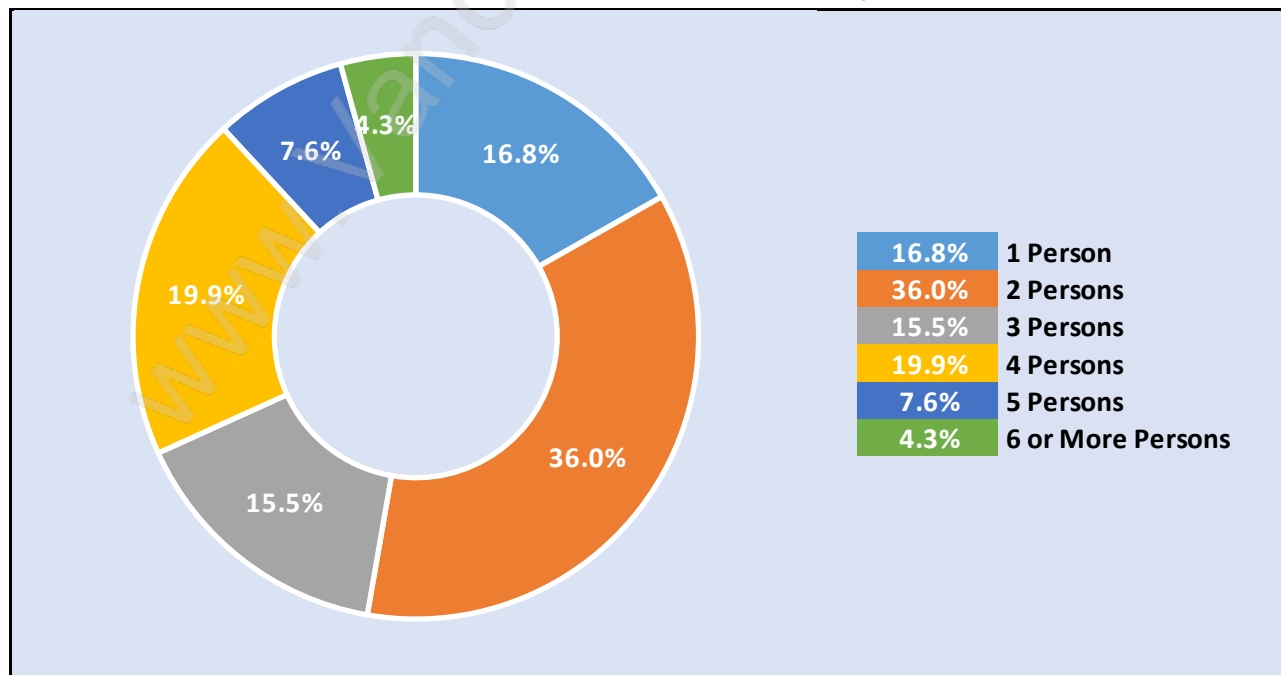

Households by Household Size in Websters Corners

Total Number of Households - 1,260