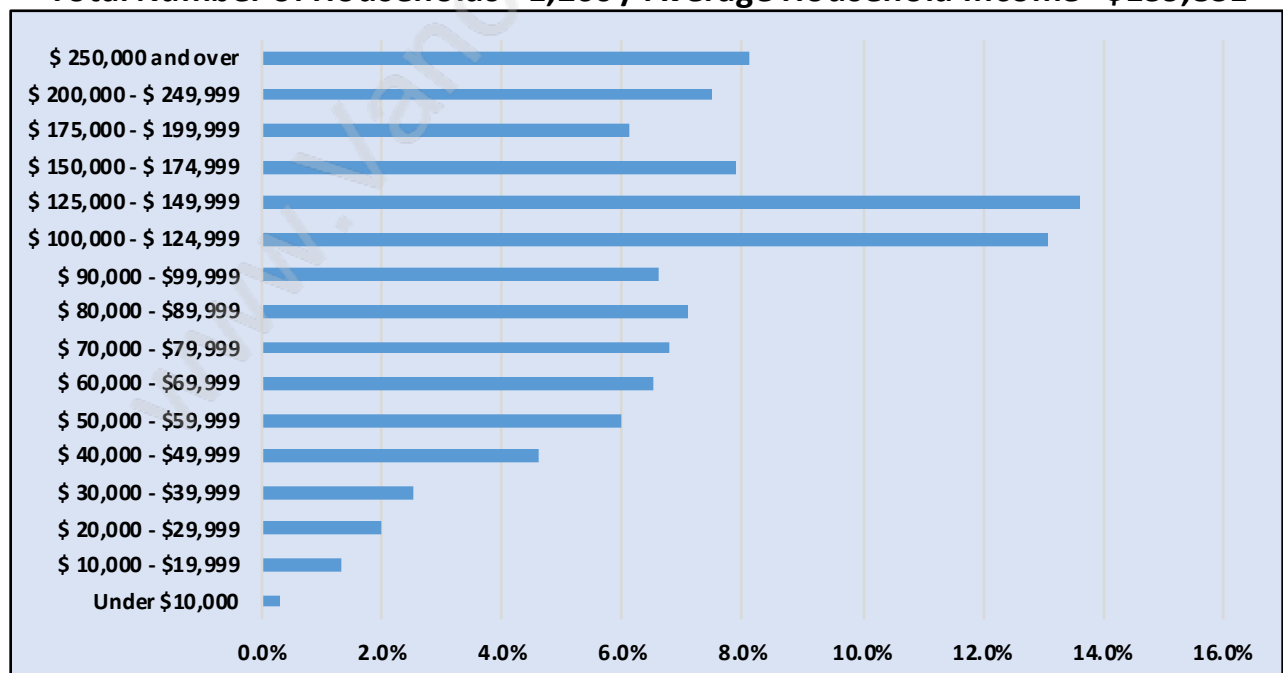

Households by Income in Websters Corners

Total Number of Households - 1,260 / Average Household Income - $139,831