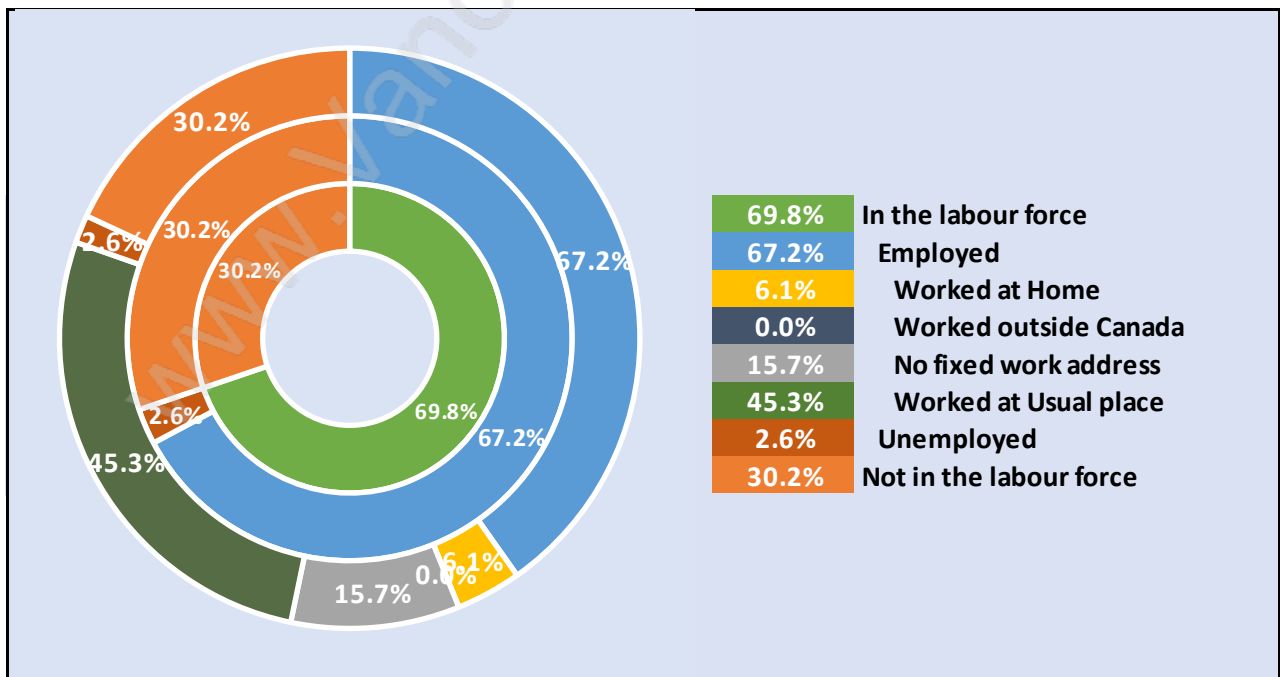

Labour Force Participation in Websters Corners