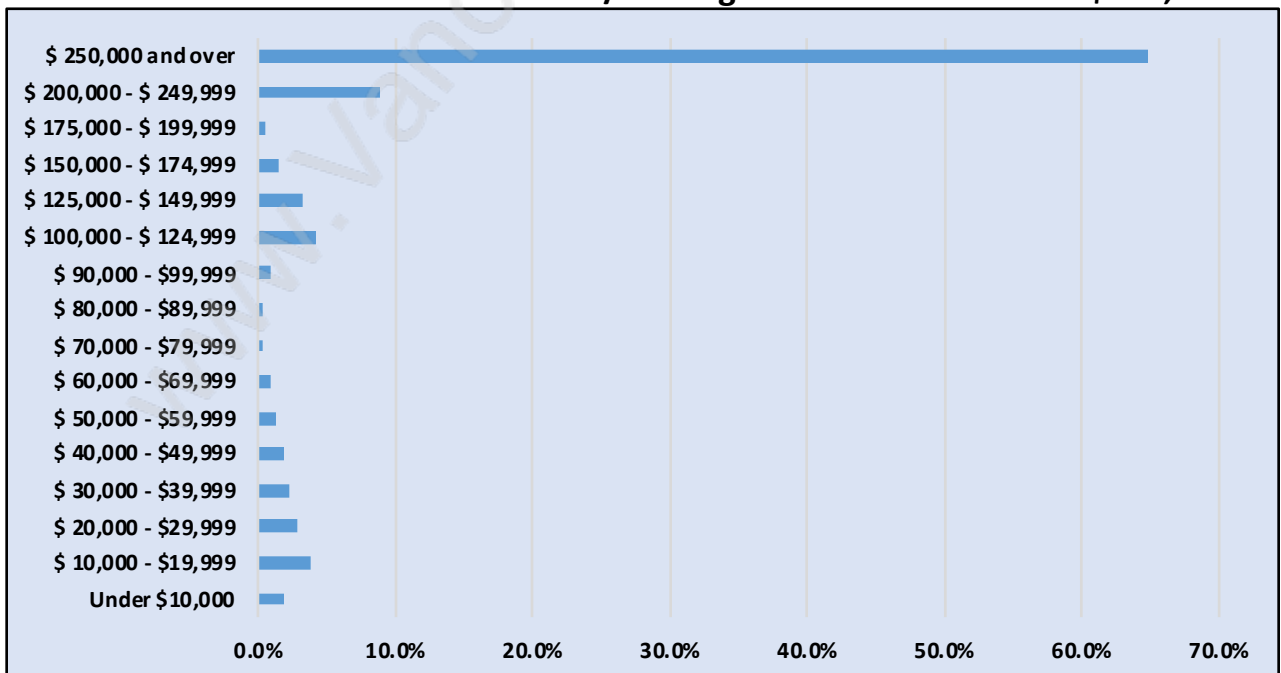

Households by Income in West Bay

Total Number of Households - 275 / Average Household Income - $843,179