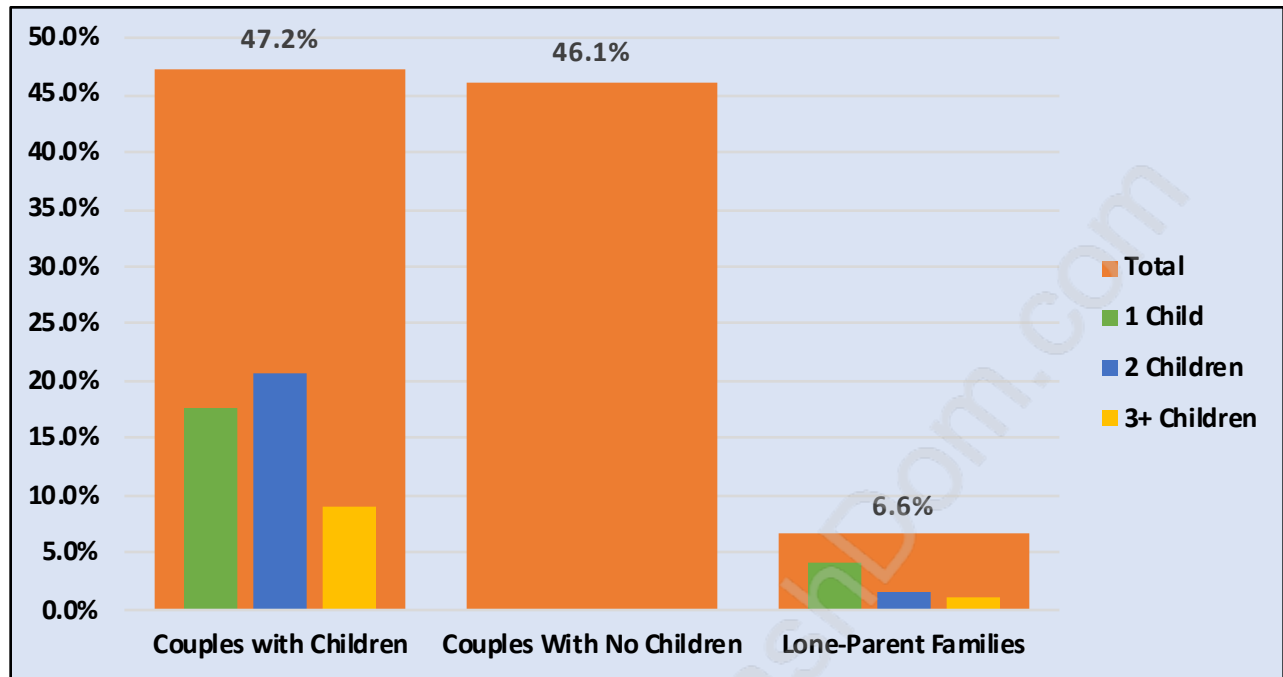

Family Structure in West Bay

Total Number of Families - 212 / Average Persons per Family - 3.