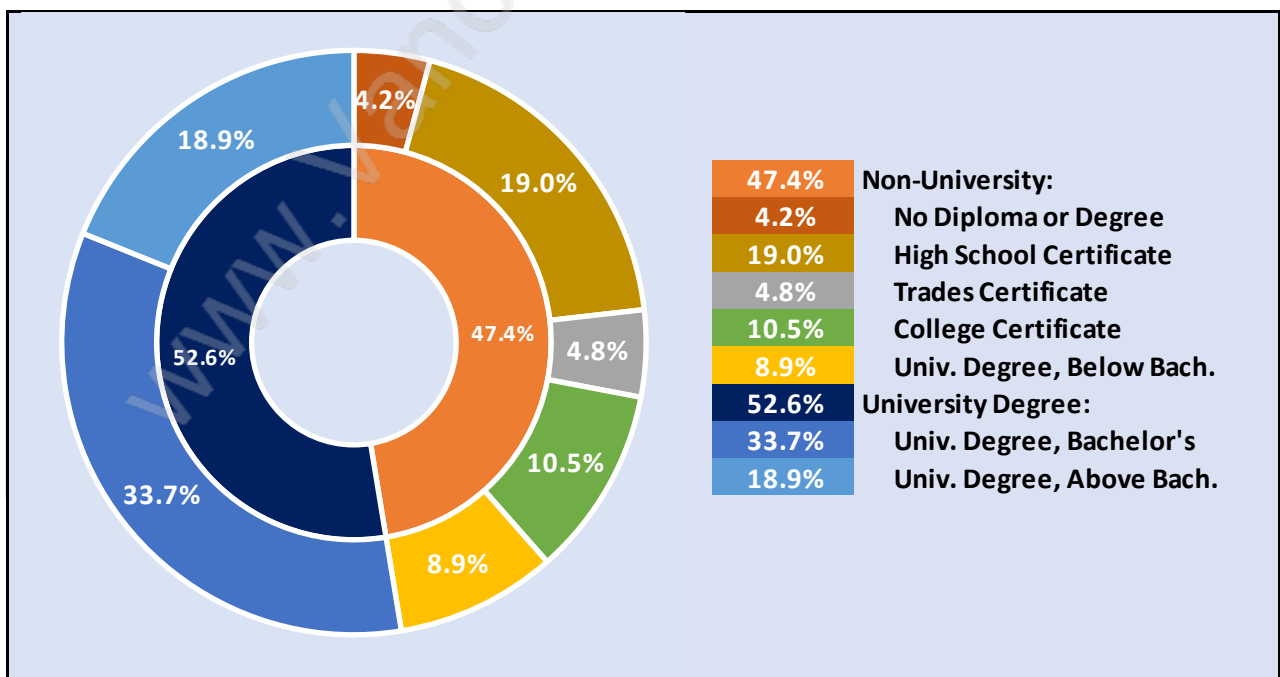

Population Age 15+ in West Bay