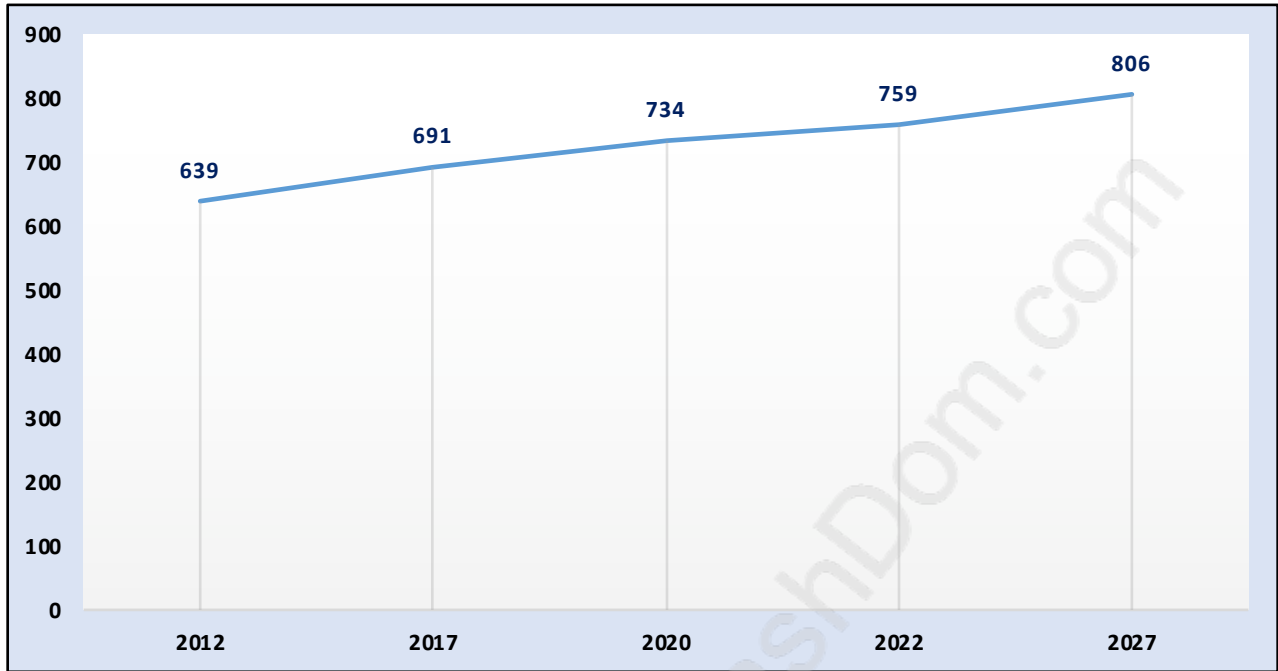

# West Bay

## Population Trends in West Bay

## Population by Age in West Bay

## Population Age 15+ by Income Status in West Bay

Total Population Age 15 - 628