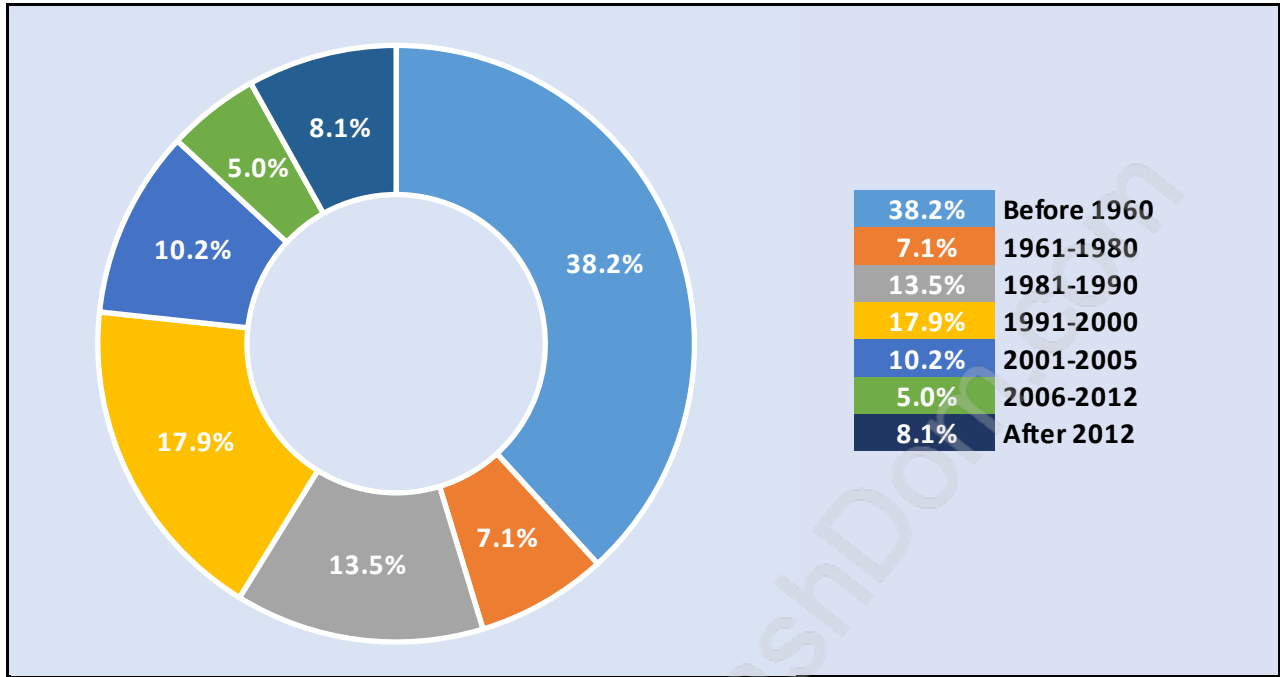

## Occupied Dwellings by Structure Type in West Bay

### Dominant Period of Construction - Before 1960