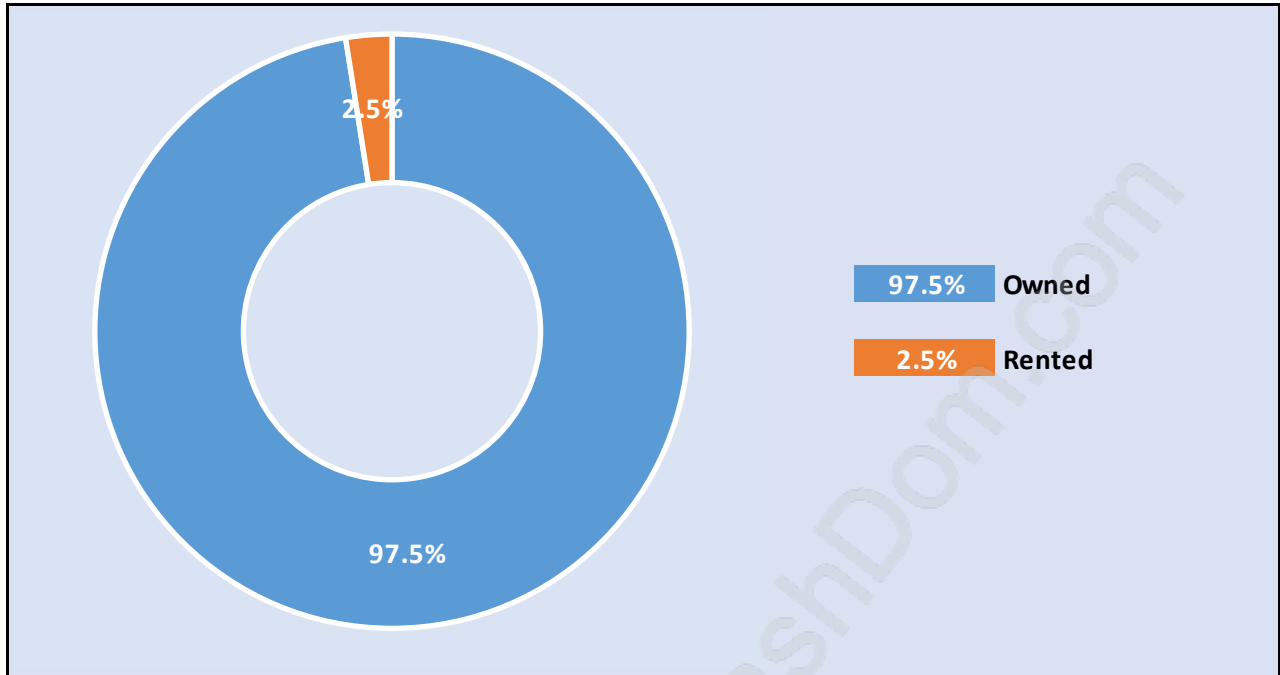

Dwellings in West Bay