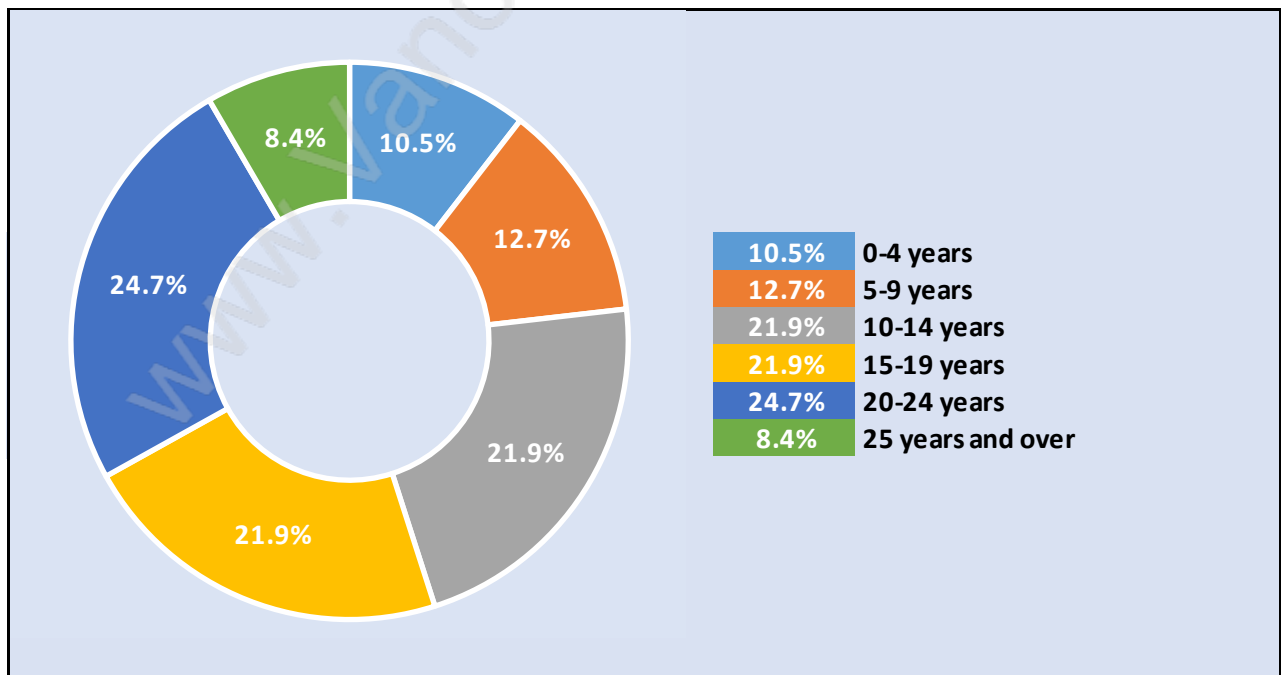

Children at Home in West Bay

Total Number of Children at Home - 209