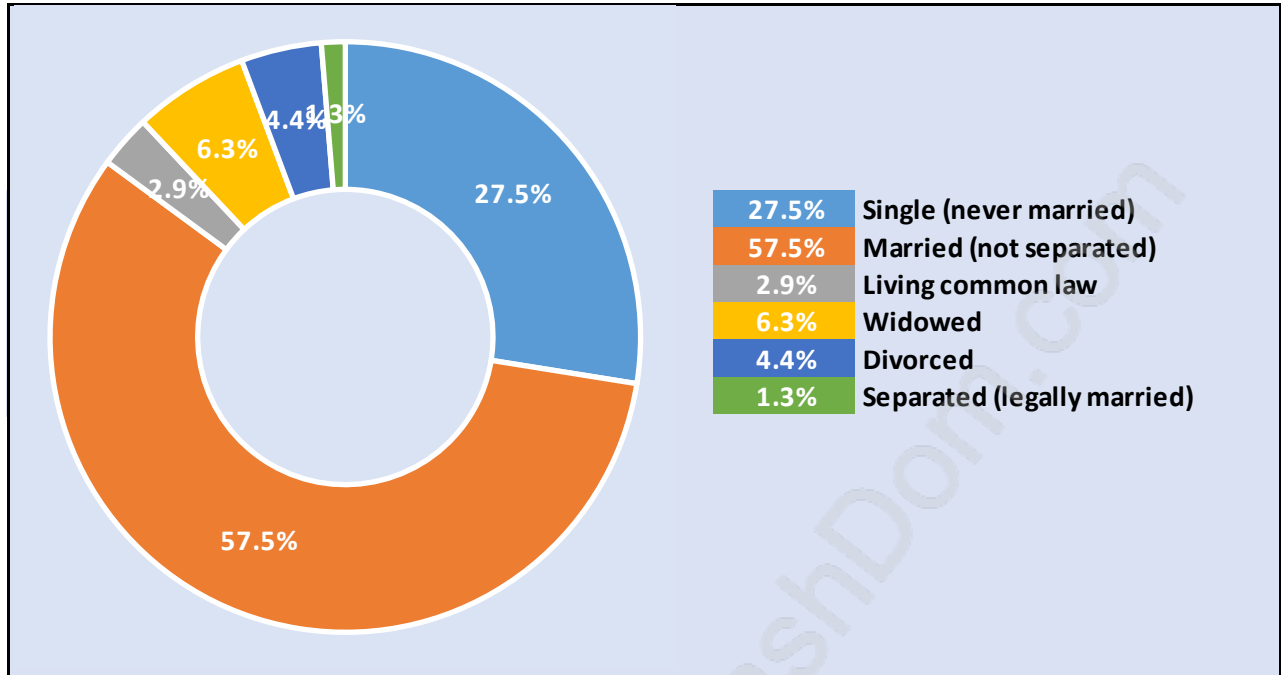

Families in West Bay

Average Persons per Family - 3