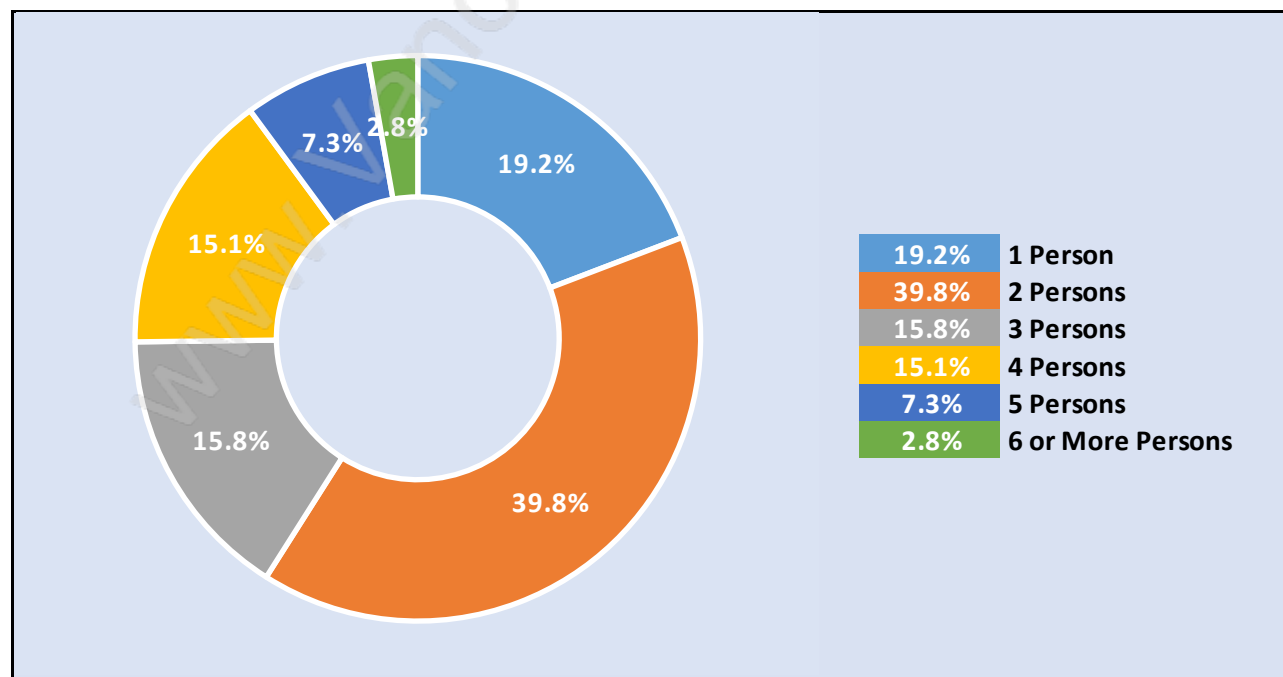

Households by Household Size in West Bay

Total Number of Households - 275