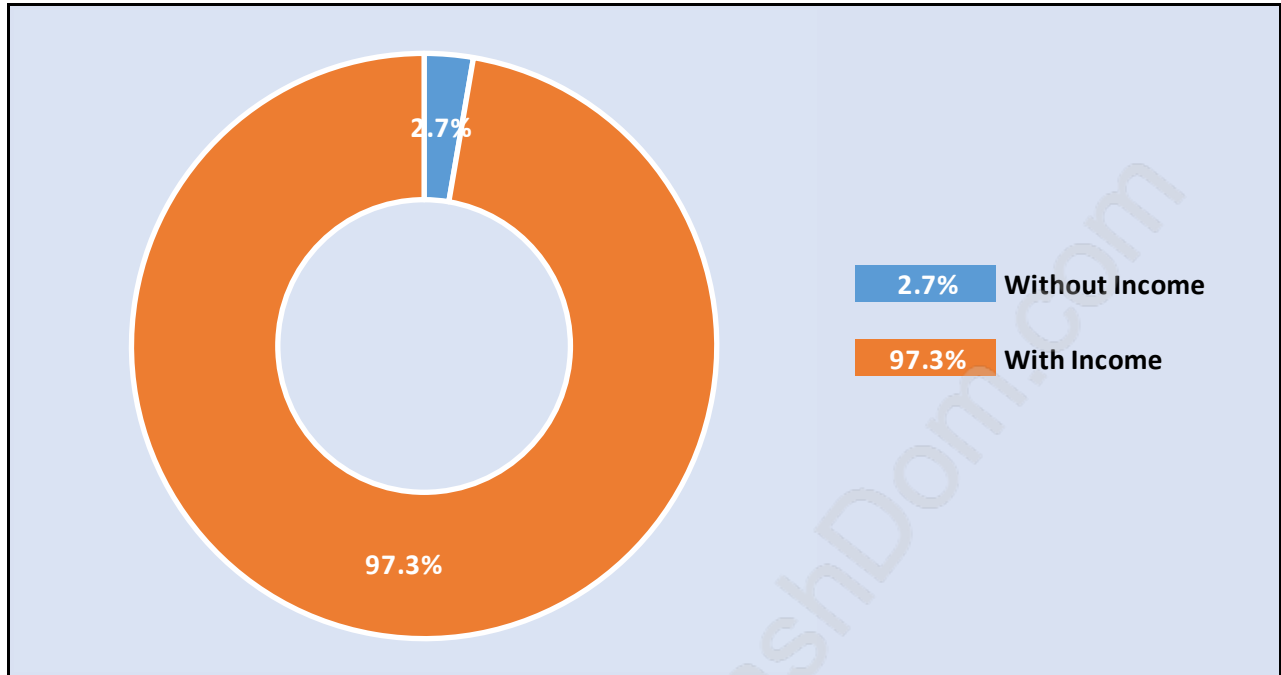

## Population Trends in West Bay

## Population by Age in West Bay

## Population Age 15+ by Income Status in West Bay

Total Population Age 15 - 628