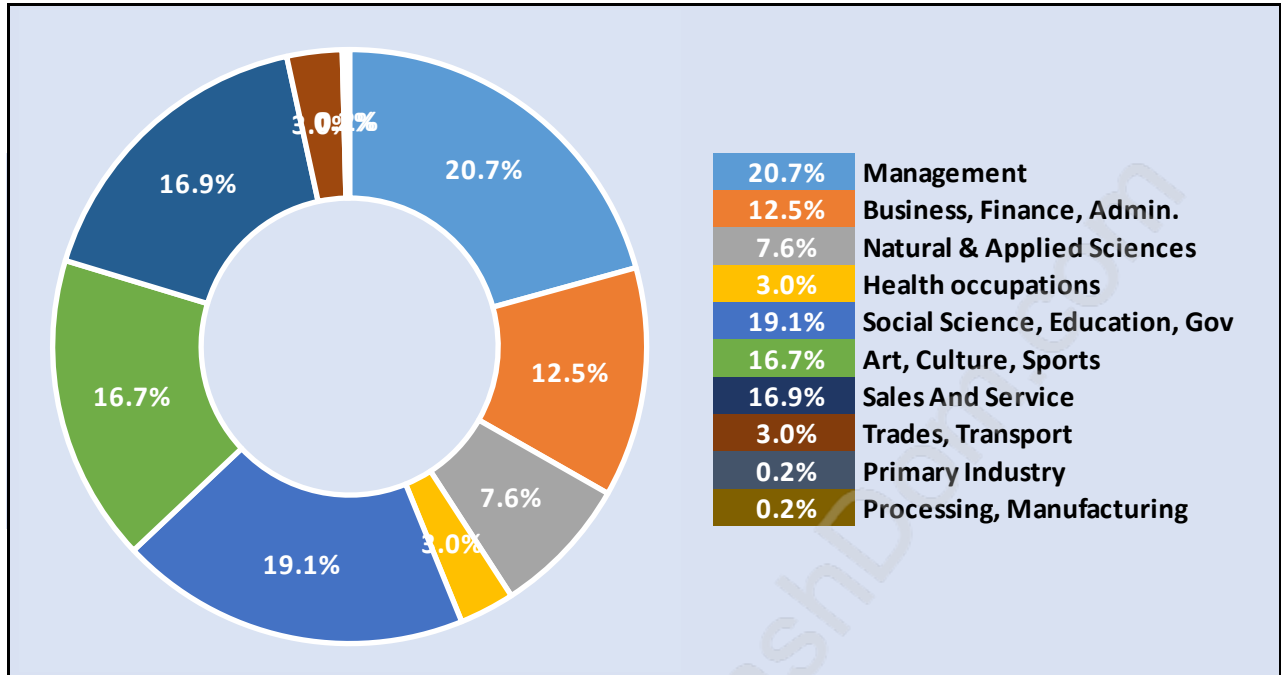

Labour Force by Occupation in West Bay