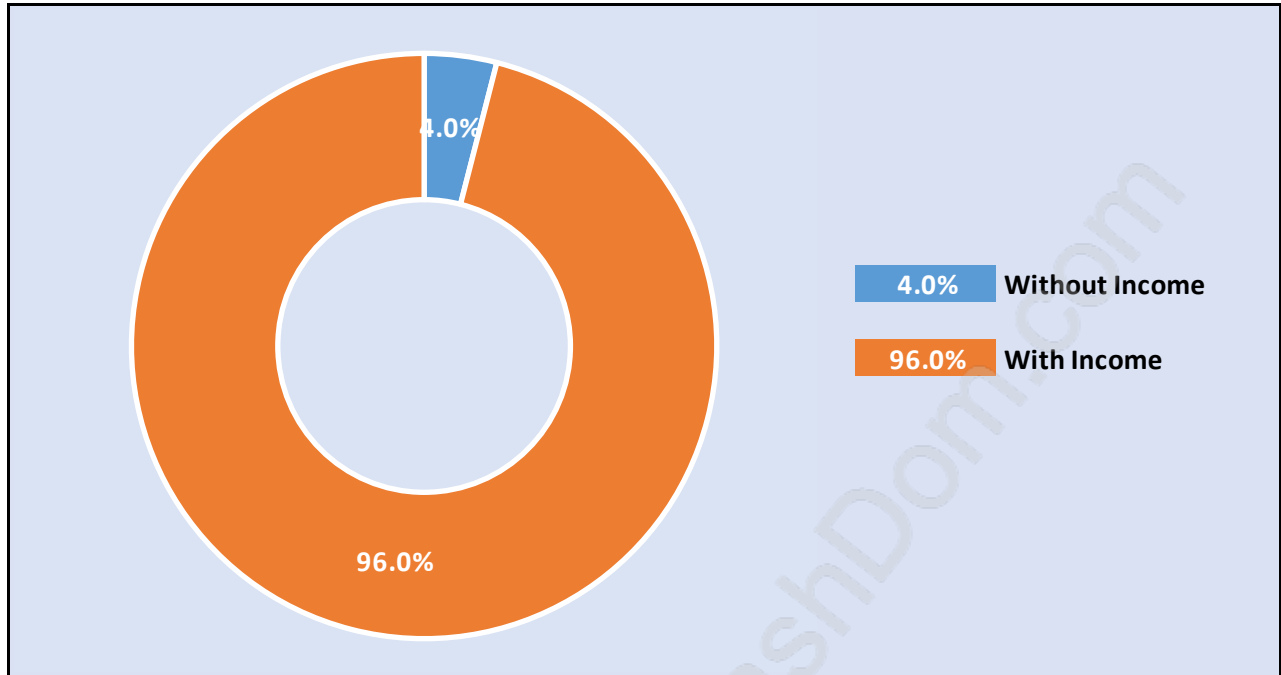

West Central

Population Trends in West Central

Population by Age in West Central

Population Age 15+ by Income Status in West Central

Total Population Age 15 - 13,070

Households by Income in West Central

Total Number of Households - 6,450 / Average Household Income - \$78,528

Families in West Central

Average Persons per Family - 2.8

Children at Home in West Central

Total Number of Children at Home - 4,216

Family Structure in West Central

Total Number of Families - 4,214 / Average Persons per Family - 2.8

Households by Household Size in West Central

Total Number of Households - 6,450

Dwellings in West Central

Population Age 15+ in West Central

Labour Force by Occupation in West Central

Labour Force Participation in West Central