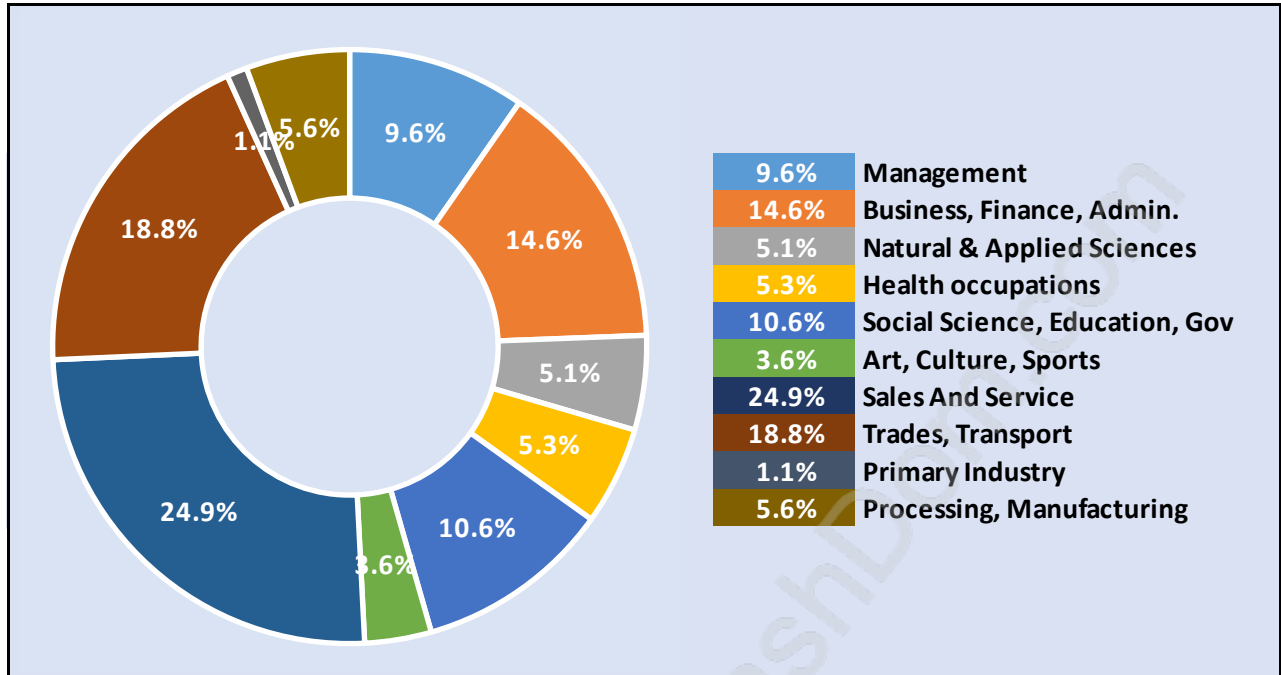

West Central

Population Trends in West Central

Population by Age in West Central

Population Age 15+ by Income Status in West Central

Total Population Age 15 - 13,070

Households by Income in West Central

Total Number of Households - 6,450 / Average Household Income - \$78,528

Families in West Central

Average Persons per Family - 2.8

Children at Home in West Central

Total Number of Children at Home - 4,216

Family Structure in West Central

Total Number of Families - 4,214 / Average Persons per Family - 2.8

Households by Household Size in West Central

Total Number of Households - 6,450

Dwellings in West Central

Population Age 15+ in West Central

Labour Force by Occupation in West Central

Labour Force Participation in West Central