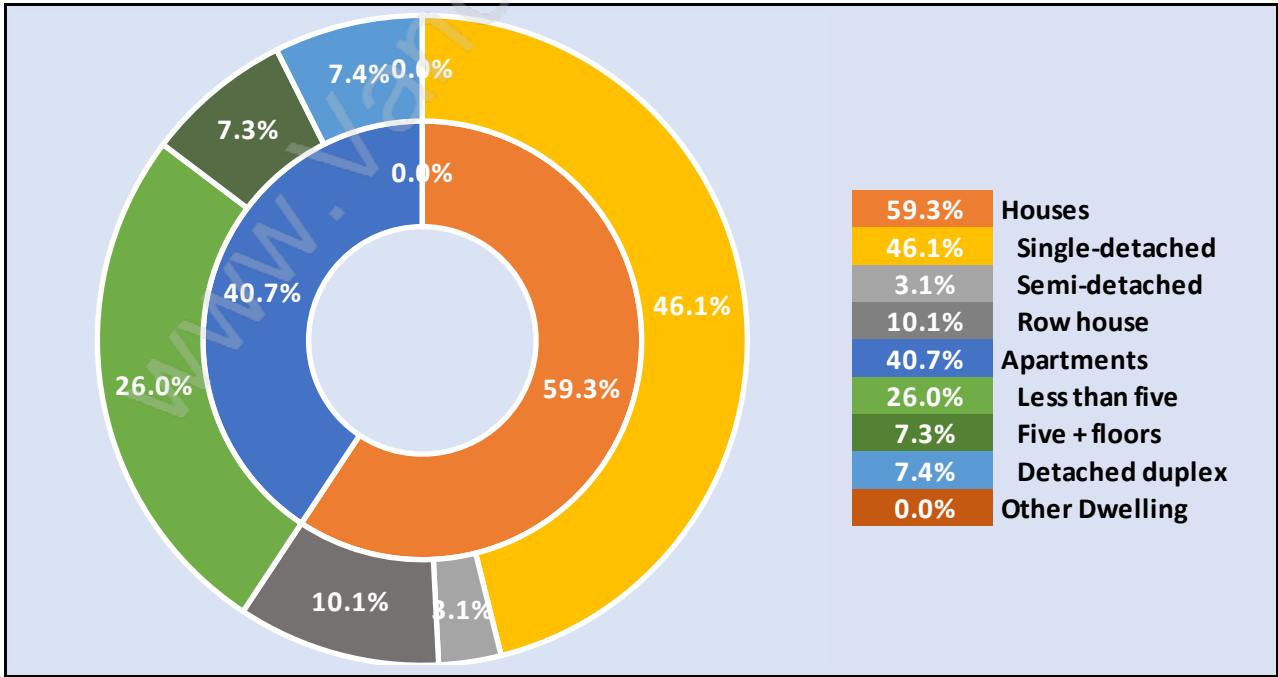

West Central

Population Trends in West Central

Population by Age in West Central

Population Age 15+ by Income Status in West Central

Total Population Age 15 - 13,070

Households by Income in West Central

Total Number of Households - 6,450 / Average Household Income - \$78,528

Families in West Central

Average Persons per Family - 2.8

Children at Home in West Central

Total Number of Children at Home - 4,216

Family Structure in West Central

Total Number of Families - 4,214 / Average Persons per Family - 2.8

Households by Household Size in West Central

Total Number of Households - 6,450

Dwellings in West Central

Population Age 15+ in West Central

Labour Force by Occupation in West Central

Labour Force Participation in West Central

Travel To Work in (from) West Central

Occupied Dwellings by Structure Type in West Central

Dominant Bulding Type - Houses

Private Dwellings by Period of Construction in West Central

Dominant Period of Construction - 1961-1980