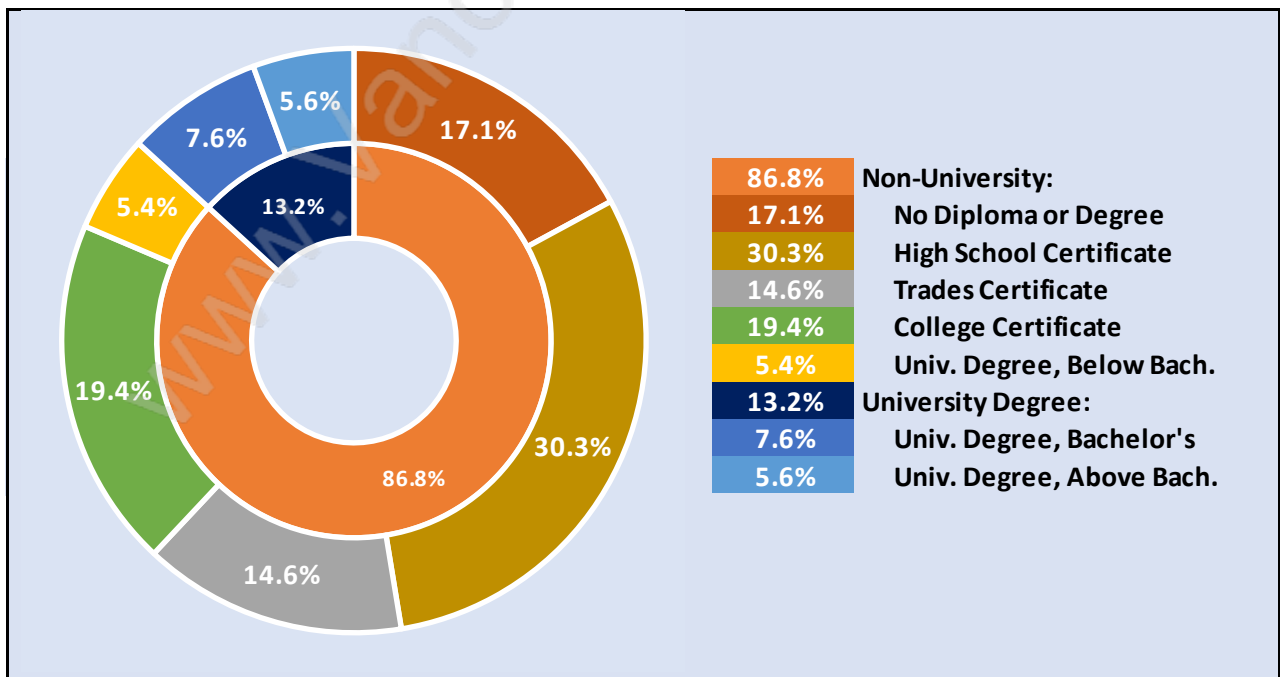

West Central

Population Trends in West Central

Population by Age in West Central

Population Age 15+ by Income Status in West Central

Total Population Age 15 - 13,070

Households by Income in West Central

Total Number of Households - 6,450 / Average Household Income - \$78,528

Families in West Central

Average Persons per Family - 2.8

Children at Home in West Central

Total Number of Children at Home - 4,216

Family Structure in West Central

Total Number of Families - 4,214 / Average Persons per Family - 2.8

Households by Household Size in West Central

Total Number of Households - 6,450

Dwellings in West Central

Population Age 15+ in West Central

Labour Force by Occupation in West Central

Labour Force Participation in West Central