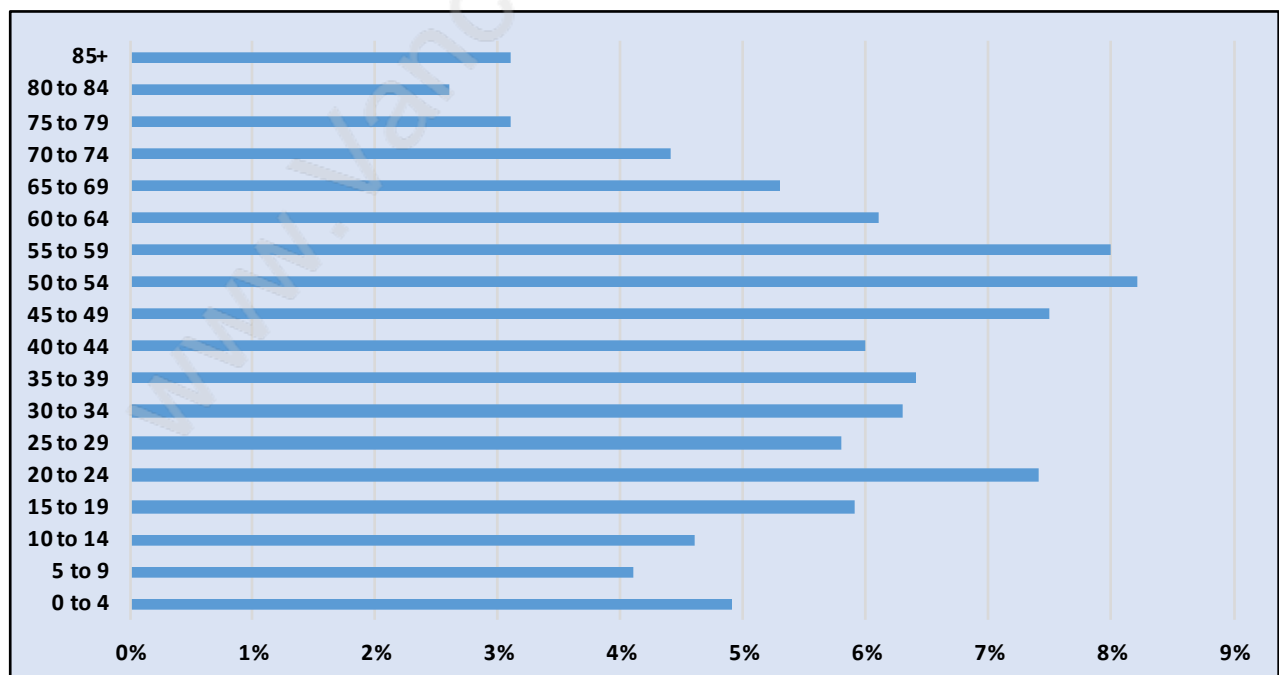

West Central

Population Trends in West Central

Population by Age in West Central

Population Age 15+ by Income Status in West Central

Total Population Age 15 - 13,070

Households by Income in West Central

Total Number of Households - 6,450 / Average Household Income - \$78,528

Families in West Central

Average Persons per Family - 2.8

Children at Home in West Central

Total Number of Children at Home - 4,216

Family Structure in West Central

Total Number of Families - 4,214 / Average Persons per Family - 2.8

Households by Household Size in West Central

Total Number of Households - 6,450

Dwellings in West Central

Population Age 15+ in West Central

Labour Force by Occupation in West Central

Labour Force Participation in West Central