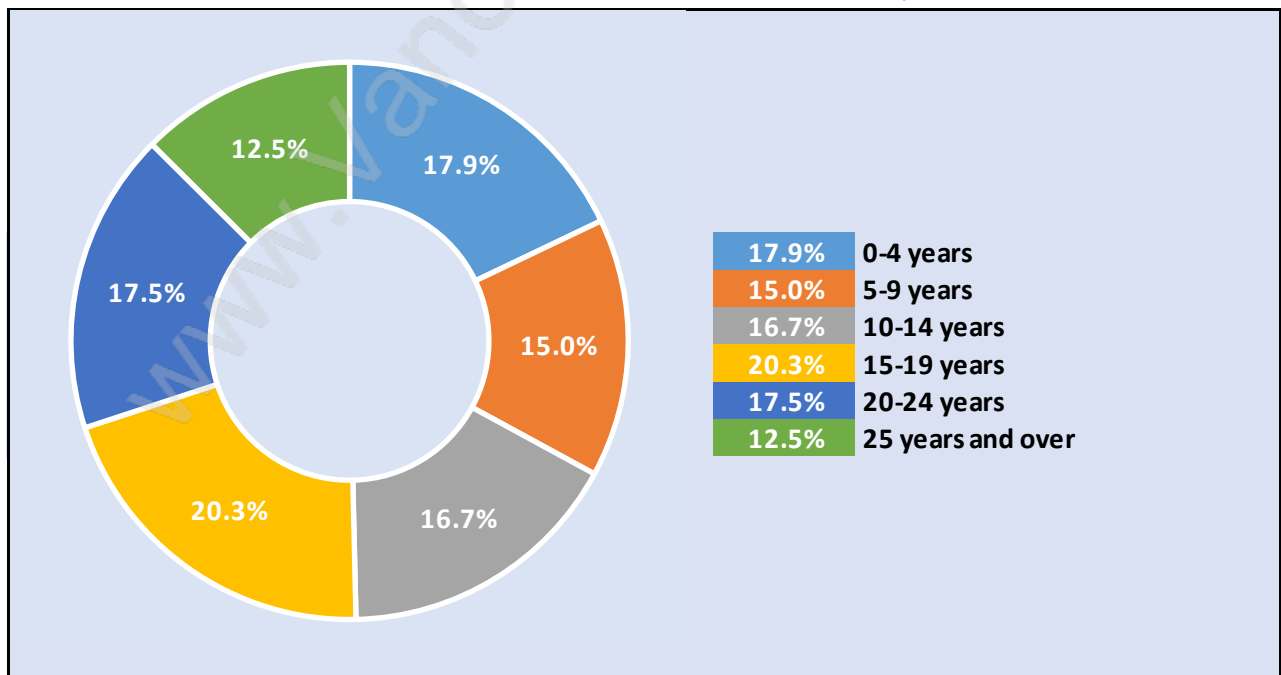

West Central

Population Trends in West Central

Population by Age in West Central

Population Age 15+ by Income Status in West Central

Total Population Age 15 - 13,070

Households by Income in West Central

Total Number of Households - 6,450 / Average Household Income - \$78,528

Families in West Central

Average Persons per Family - 2.8

Children at Home in West Central

Total Number of Children at Home - 4,216

Family Structure in West Central

Total Number of Families - 4,214 / Average Persons per Family - 2.8

Households by Household Size in West Central

Total Number of Households - 6,450

Dwellings in West Central

Population Age 15+ in West Central

Labour Force by Occupation in West Central

Labour Force Participation in West Central