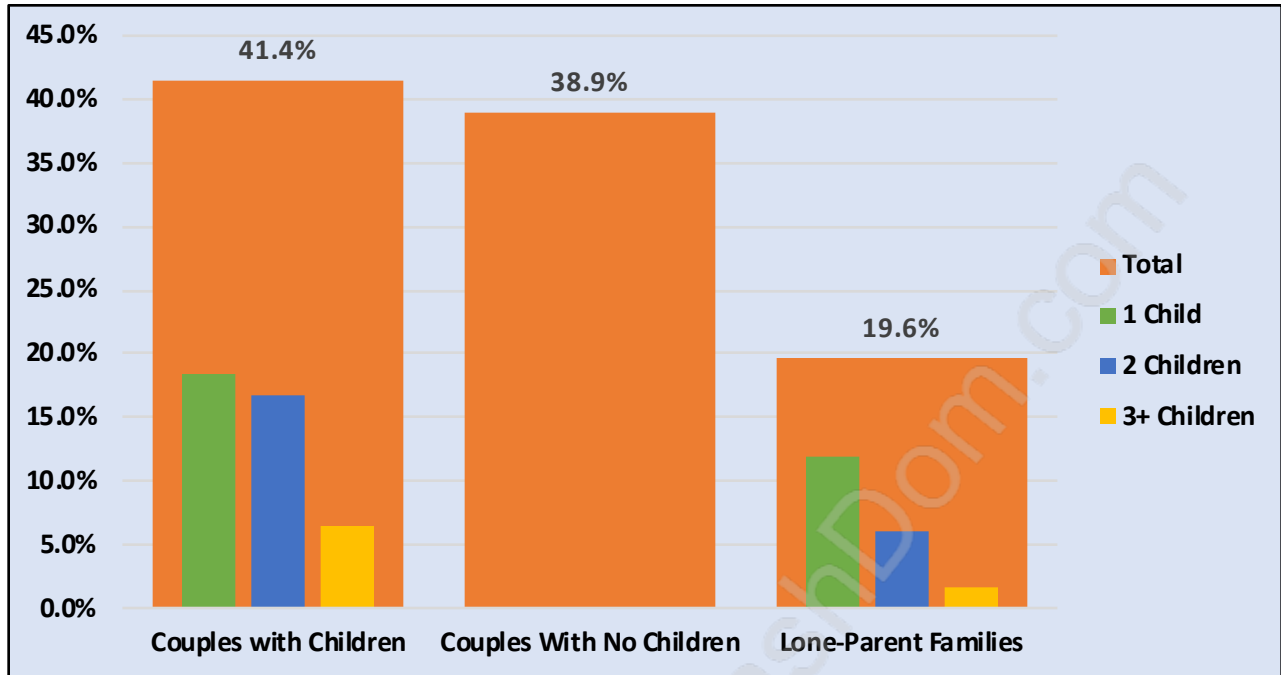

West Central

Population Trends in West Central

Population by Age in West Central

Population Age 15+ by Income Status in West Central

Total Population Age 15 - 13,070

Households by Income in West Central

Total Number of Households - 6,450 / Average Household Income - \$78,528

Families in West Central

Average Persons per Family - 2.8

Children at Home in West Central

Total Number of Children at Home - 4,216

Family Structure in West Central

Total Number of Families - 4,214 / Average Persons per Family - 2.8

Households by Household Size in West Central

Total Number of Households - 6,450

Dwellings in West Central

Population Age 15+ in West Central

Labour Force by Occupation in West Central

Labour Force Participation in West Central