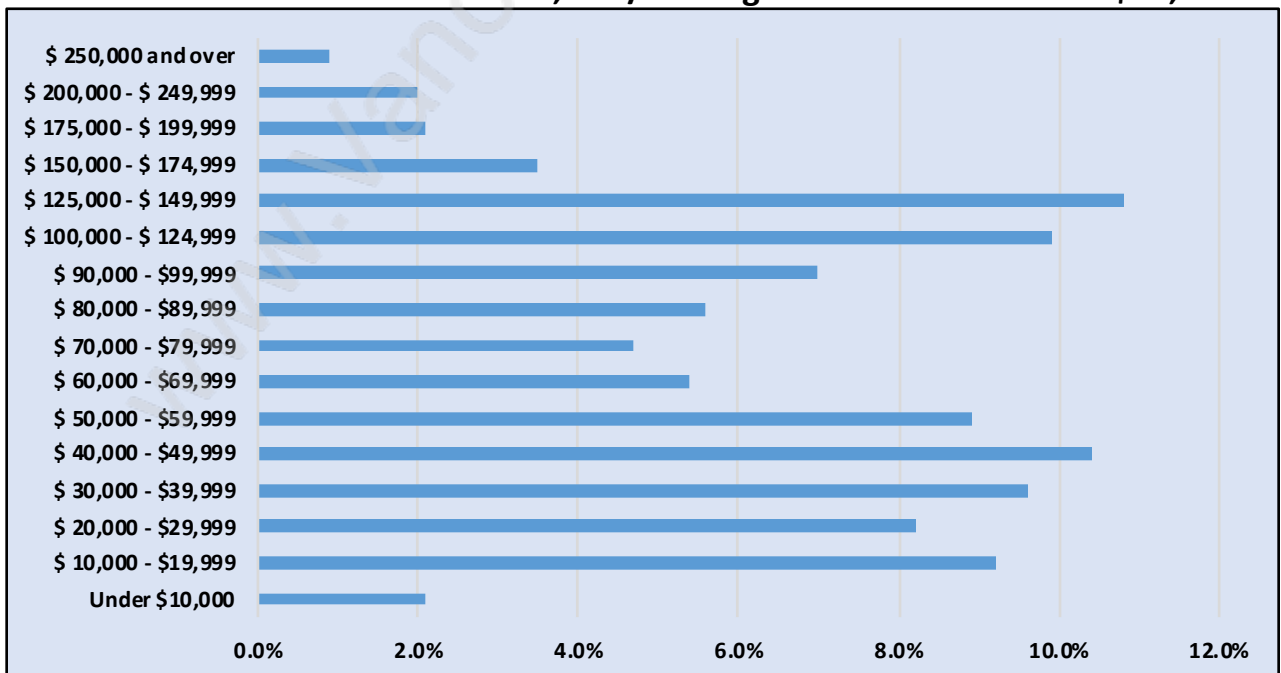

West Central

Population Trends in West Central

Population by Age in West Central

Population Age 15+ by Income Status in West Central

Total Population Age 15 - 13,070

Households by Income in West Central

Total Number of Households - 6,450 / Average Household Income - \$78,528

Families in West Central

Average Persons per Family - 2.8

Children at Home in West Central

Total Number of Children at Home - 4,216

Family Structure in West Central

Total Number of Families - 4,214 / Average Persons per Family - 2.8

Households by Household Size in West Central

Total Number of Households - 6,450

Dwellings in West Central

Population Age 15+ in West Central

Labour Force by Occupation in West Central

Labour Force Participation in West Central