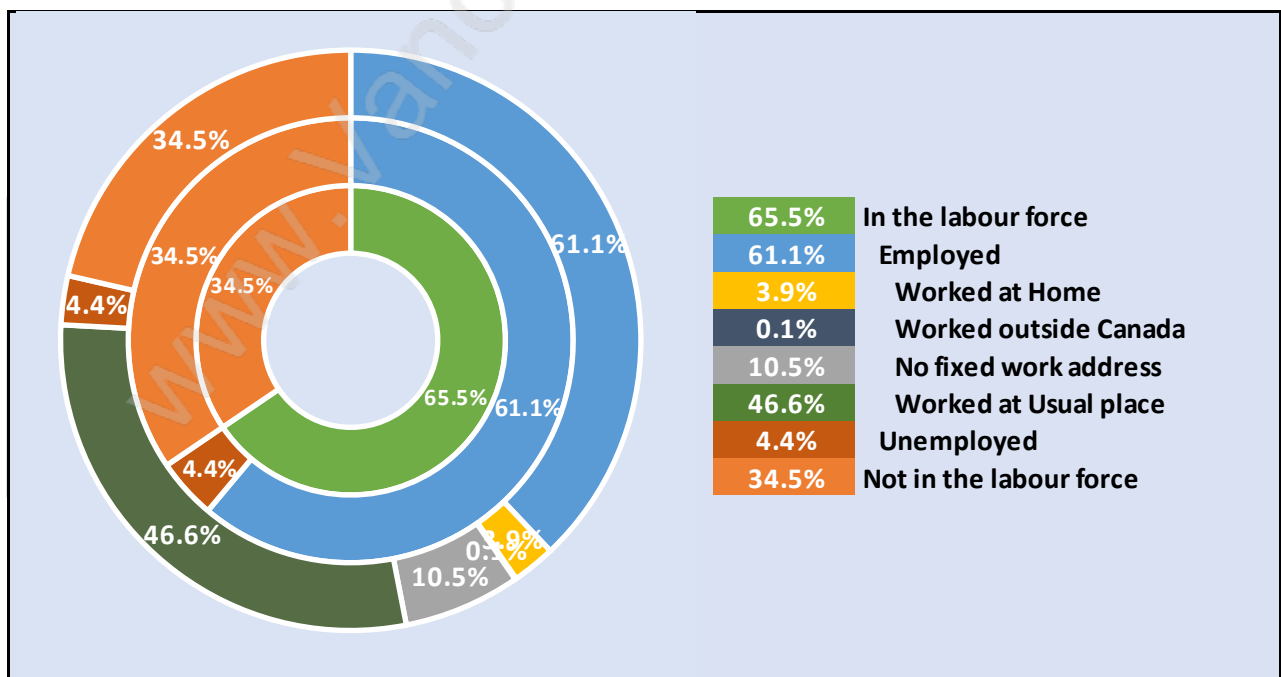

West Central

Population Trends in West Central

Population by Age in West Central

Population Age 15+ by Income Status in West Central

Total Population Age 15 - 13,070

Households by Income in West Central

Total Number of Households - 6,450 / Average Household Income - \$78,528

Families in West Central

Average Persons per Family - 2.8

Children at Home in West Central

Total Number of Children at Home - 4,216

Family Structure in West Central

Total Number of Families - 4,214 / Average Persons per Family - 2.8

Households by Household Size in West Central

Total Number of Households - 6,450

Dwellings in West Central

Population Age 15+ in West Central

Labour Force by Occupation in West Central

Labour Force Participation in West Central

Travel To Work in (from) West Central

Occupied Dwellings by Structure Type in West Central

Dominant Bulding Type - Houses

Private Dwellings by Period of Construction in West Central

Dominant Period of Construction - 1961-1980