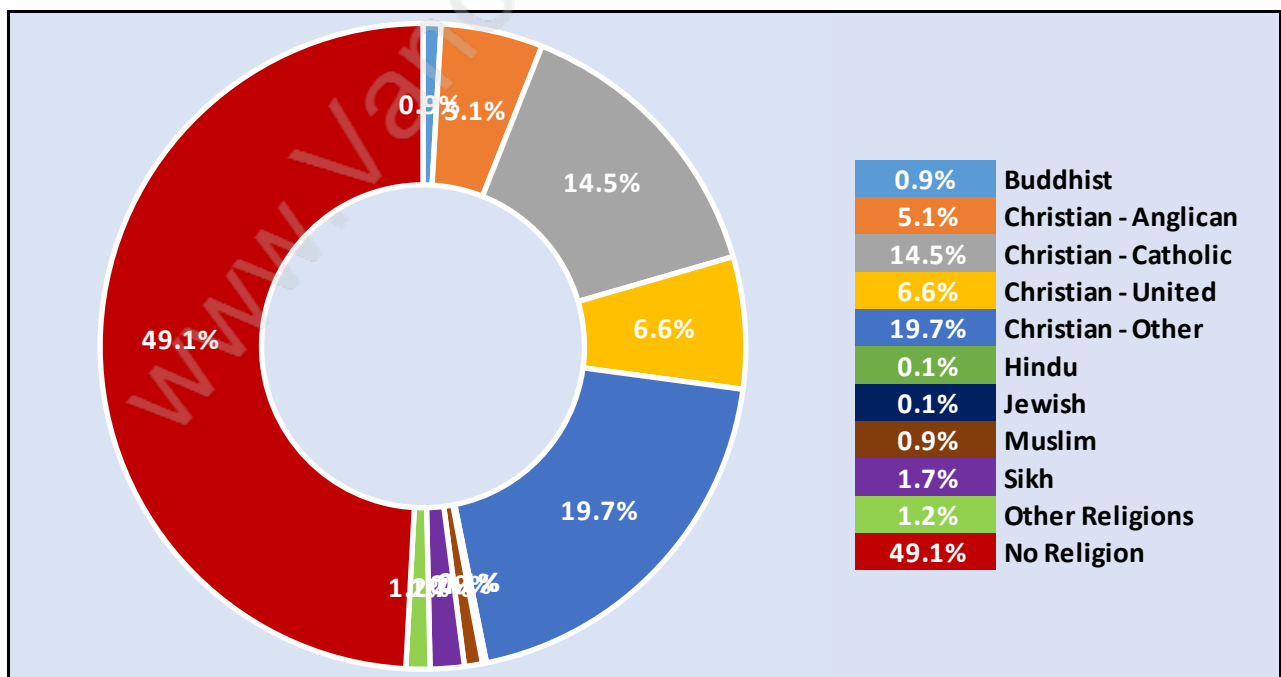

Population by Religion in West Central