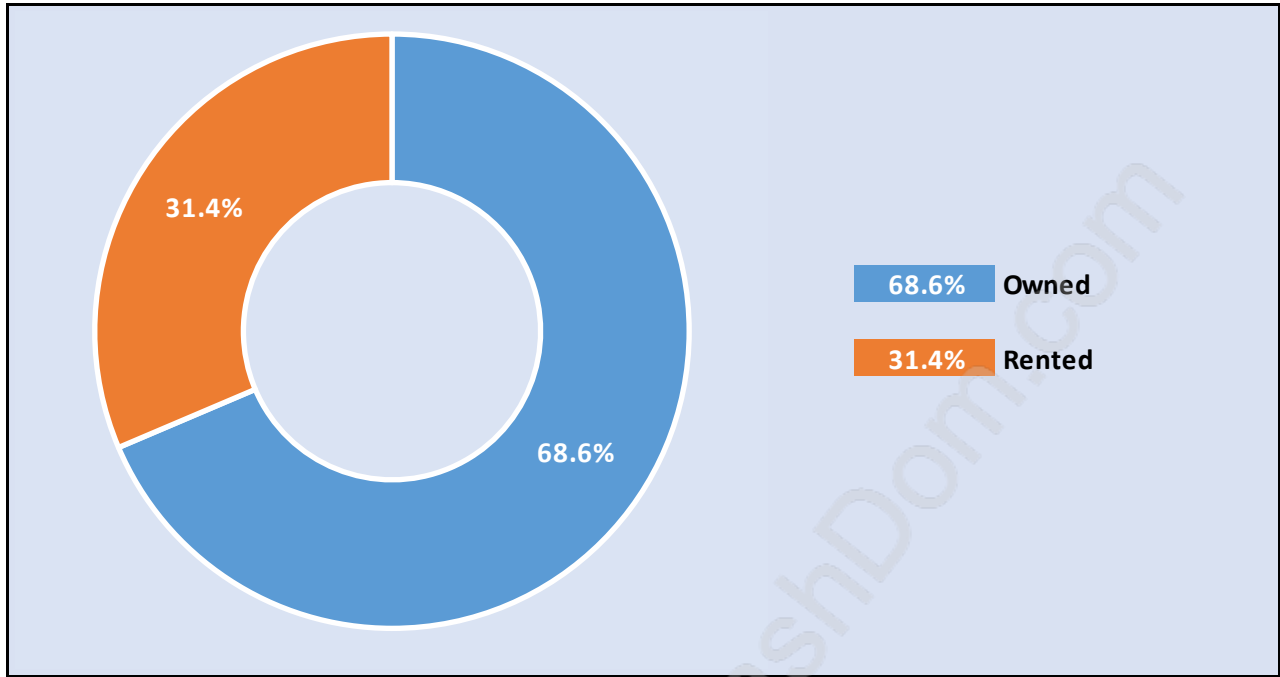

West Central

Population Trends in West Central

Population by Age in West Central

Population Age 15+ by Income Status in West Central

Total Population Age 15 - 13,070

Households by Income in West Central

Total Number of Households - 6,450 / Average Household Income - \$78,528

Families in West Central

Average Persons per Family - 2.8

Children at Home in West Central

Total Number of Children at Home - 4,216

Family Structure in West Central

Total Number of Families - 4,214 / Average Persons per Family - 2.8

Households by Household Size in West Central

Total Number of Households - 6,450

Dwellings in West Central

Population Age 15+ in West Central

Labour Force by Occupation in West Central

Labour Force Participation in West Central