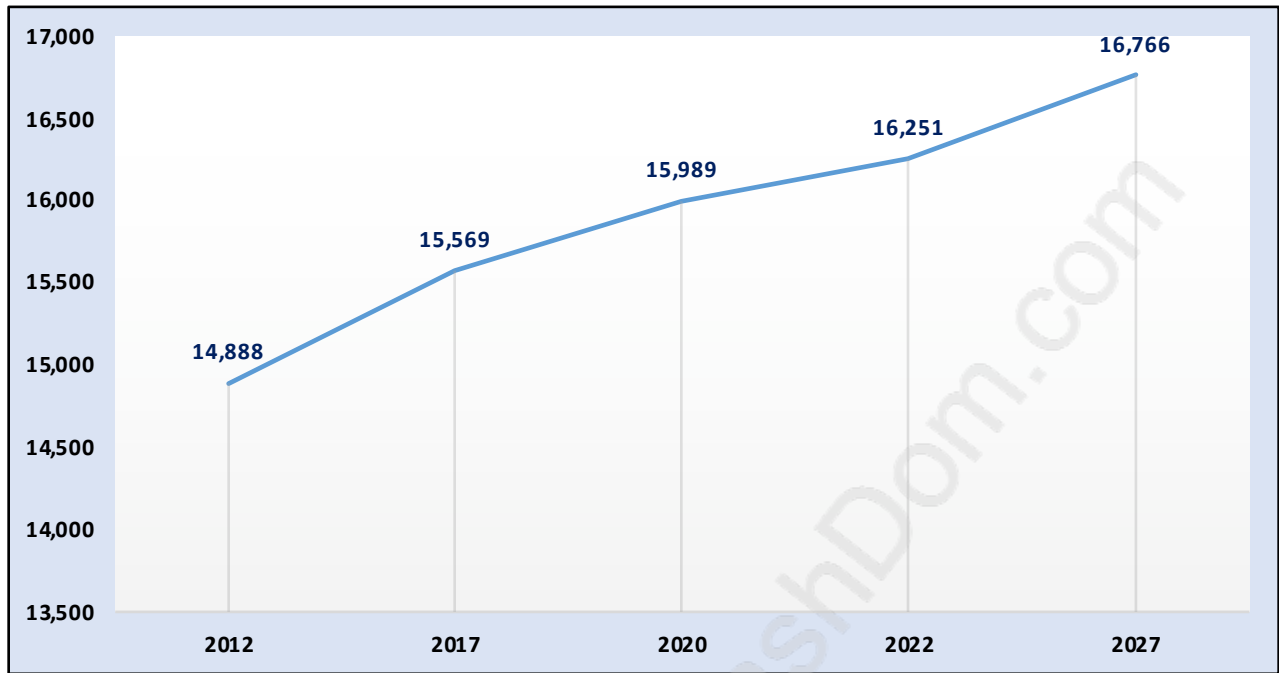

West Central

Population Trends in West Central

Population by Age in West Central

Population Age 15+ by Income Status in West Central

Total Population Age 15 - 13,070

Households by Income in West Central

Total Number of Households - 6,450 / Average Household Income - \$78,528

Families in West Central

Average Persons per Family - 2.8

Children at Home in West Central

Total Number of Children at Home - 4,216

Family Structure in West Central

Total Number of Families - 4,214 / Average Persons per Family - 2.8

Households by Household Size in West Central

Total Number of Households - 6,450

Dwellings in West Central

Population Age 15+ in West Central

Labour Force by Occupation in West Central

Labour Force Participation in West Central