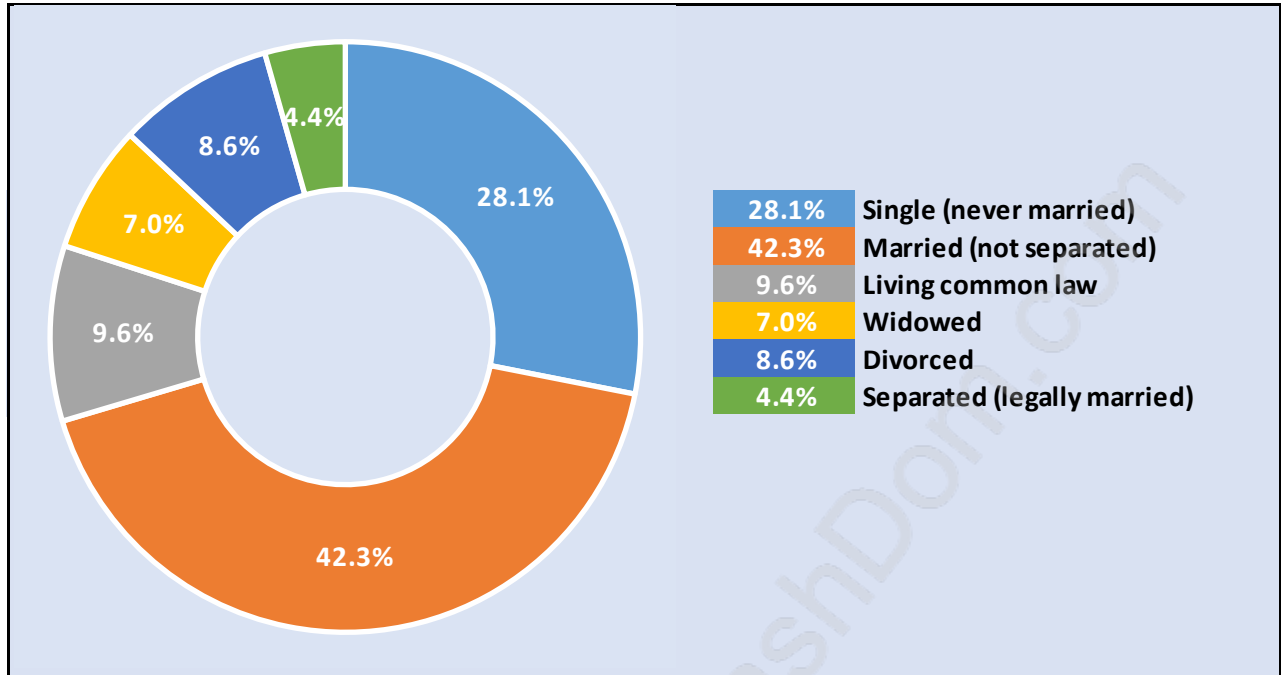

West Central

Population Trends in West Central

Population by Age in West Central

Population Age 15+ by Income Status in West Central

Total Population Age 15 - 13,070

Households by Income in West Central

Total Number of Households - 6,450 / Average Household Income - \$78,528

Families in West Central

Average Persons per Family - 2.8

Children at Home in West Central

Total Number of Children at Home - 4,216

Family Structure in West Central

Total Number of Families - 4,214 / Average Persons per Family - 2.8

Households by Household Size in West Central

Total Number of Households - 6,450

Dwellings in West Central

Population Age 15+ in West Central

Labour Force by Occupation in West Central

Labour Force Participation in West Central