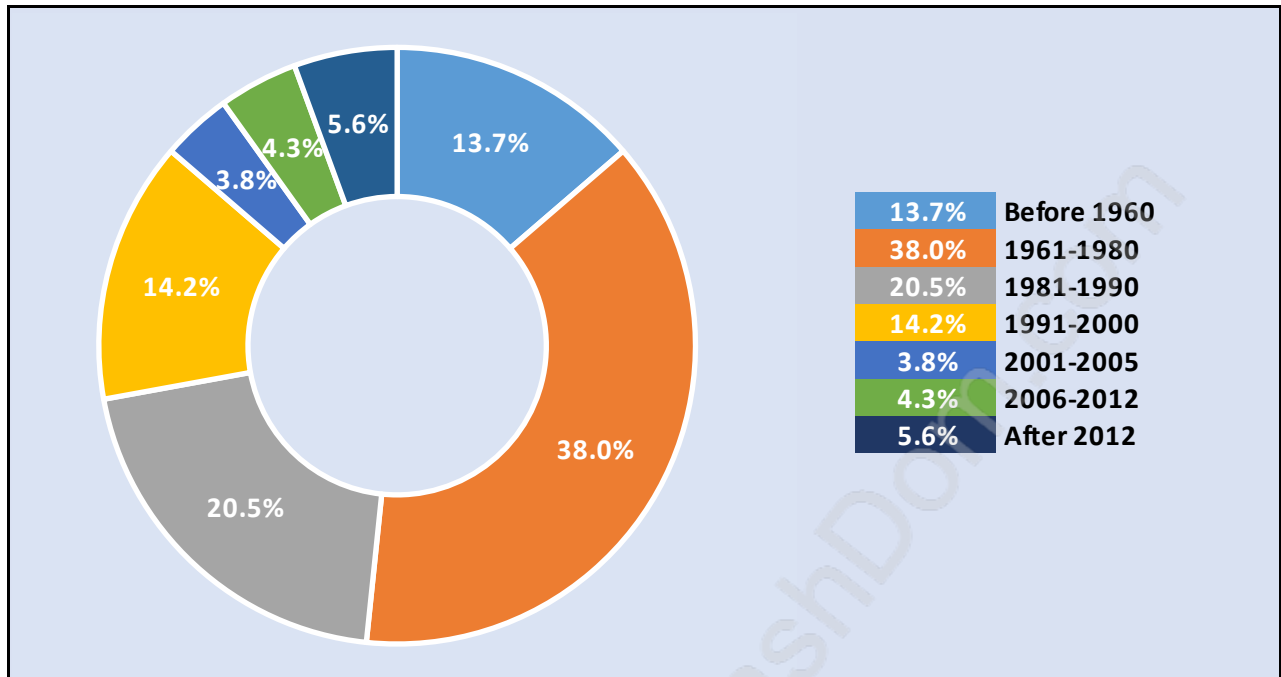

West Central

Population Trends in West Central

Population by Age in West Central

Population Age 15+ by Income Status in West Central

Total Population Age 15 - 13,070

Households by Income in West Central

Total Number of Households - 6,450 / Average Household Income - \$78,528

Families in West Central

Average Persons per Family - 2.8

Children at Home in West Central

Total Number of Children at Home - 4,216

Family Structure in West Central

Total Number of Families - 4,214 / Average Persons per Family - 2.8

Households by Household Size in West Central

Total Number of Households - 6,450

Dwellings in West Central

Population Age 15+ in West Central

Labour Force by Occupation in West Central

Labour Force Participation in West Central

Travel To Work in (from) West Central

Occupied Dwellings by Structure Type in West Central

Dominant Bulding Type - Houses

Private Dwellings by Period of Construction in West Central

Dominant Period of Construction - 1961-1980