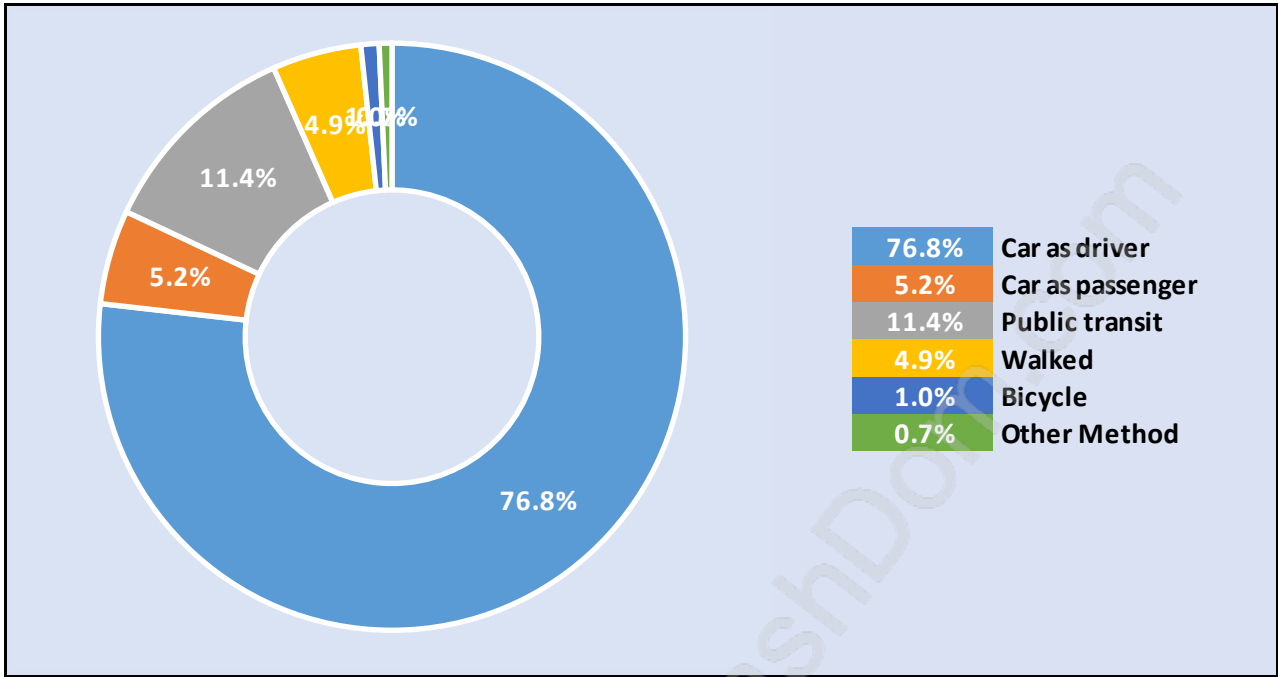

West Central

Population Trends in West Central

Population by Age in West Central

Population Age 15+ by Income Status in West Central

Total Population Age 15 - 13,070

Households by Income in West Central

Total Number of Households - 6,450 / Average Household Income - \$78,528

Families in West Central

Average Persons per Family - 2.8

Children at Home in West Central

Total Number of Children at Home - 4,216

Family Structure in West Central

Total Number of Families - 4,214 / Average Persons per Family - 2.8

Households by Household Size in West Central

Total Number of Households - 6,450

Dwellings in West Central

Population Age 15+ in West Central

Labour Force by Occupation in West Central

Labour Force Participation in West Central

Travel To Work in (from) West Central

Occupied Dwellings by Structure Type in West Central

Dominant Bulding Type - Houses

Private Dwellings by Period of Construction in West Central

Dominant Period of Construction - 1961-1980