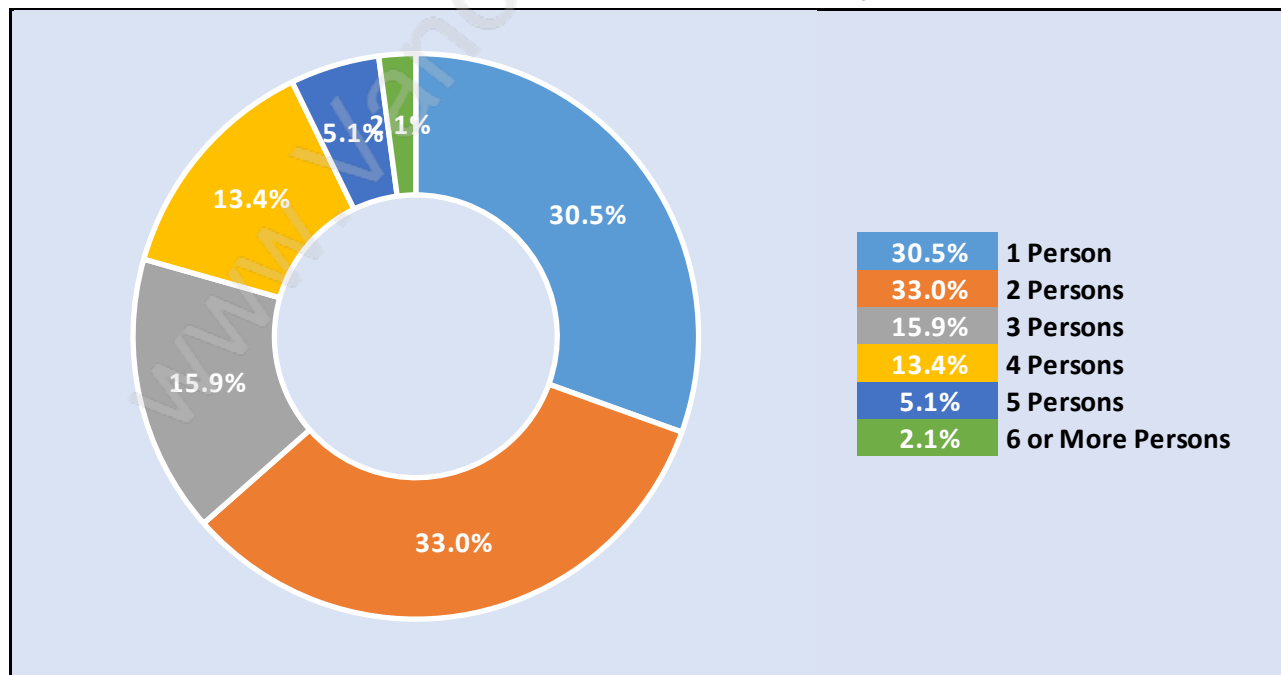

West Central

Population Trends in West Central

Population by Age in West Central

Population Age 15+ by Income Status in West Central

Total Population Age 15 - 13,070

Households by Income in West Central

Total Number of Households - 6,450 / Average Household Income - \$78,528

Families in West Central

Average Persons per Family - 2.8

Children at Home in West Central

Total Number of Children at Home - 4,216

Family Structure in West Central

Total Number of Families - 4,214 / Average Persons per Family - 2.8

Households by Household Size in West Central

Total Number of Households - 6,450

Dwellings in West Central

Population Age 15+ in West Central

Labour Force by Occupation in West Central

Labour Force Participation in West Central