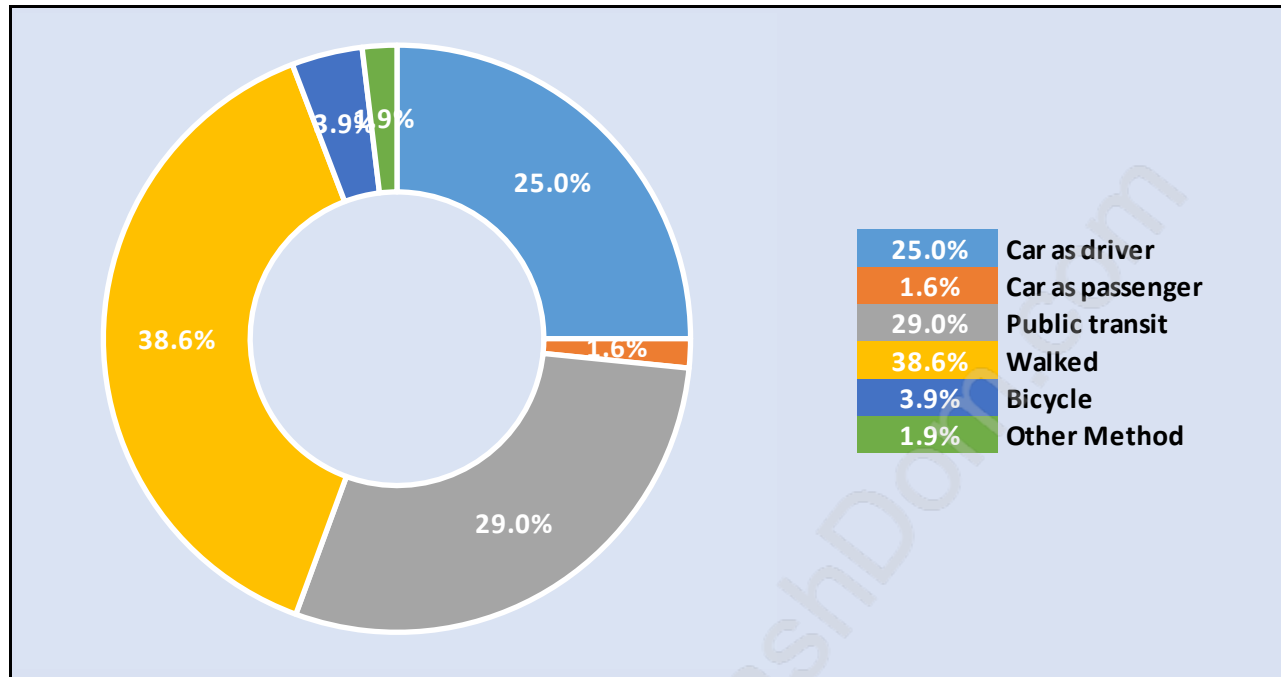

Travel To Work in (from) West End