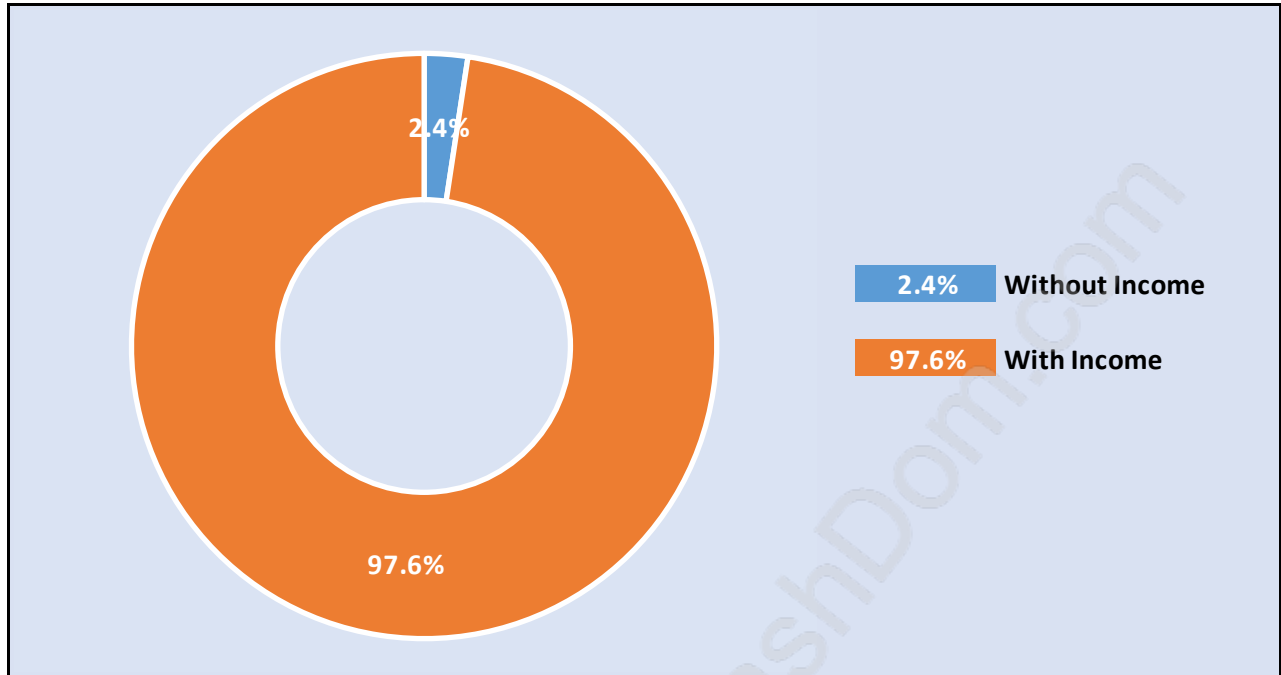

## Population Trends in West End

## Population by Age in West End

## Population Age 15+ by Income Status in West End

Total Population Age 15 - 46,673