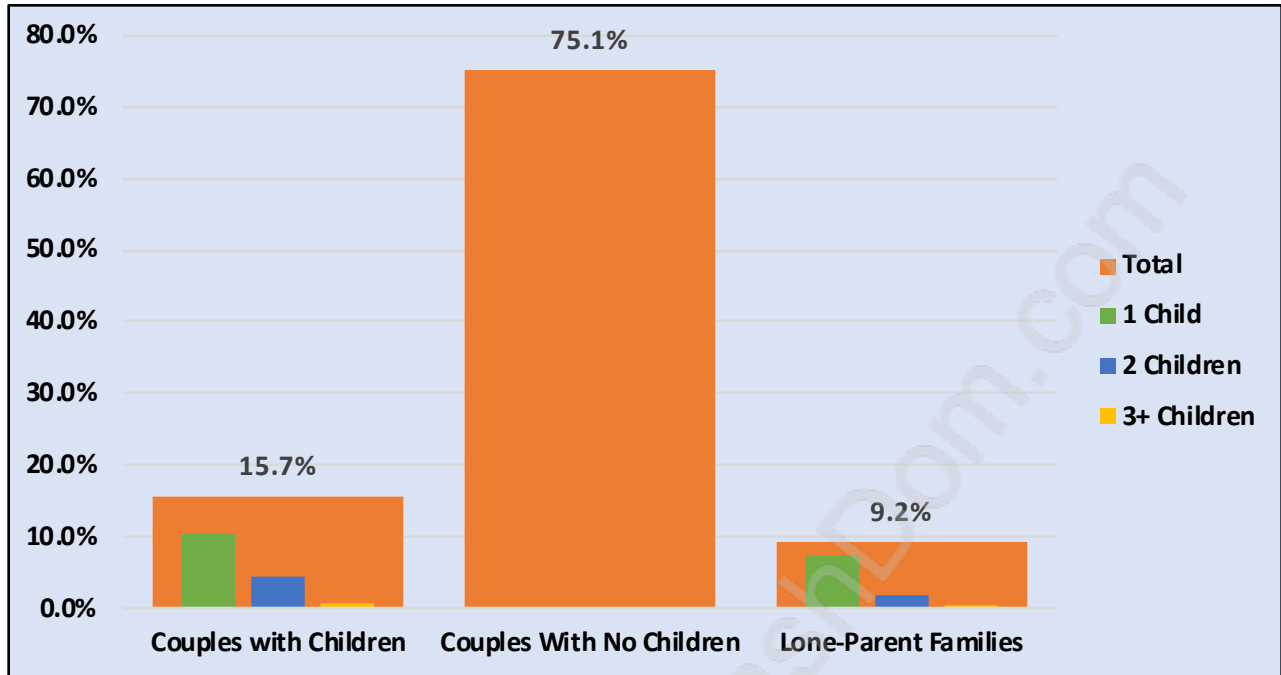

Family Structure in West End

Total Number of Families - 9,477 / Average Persons per Family - 2.2