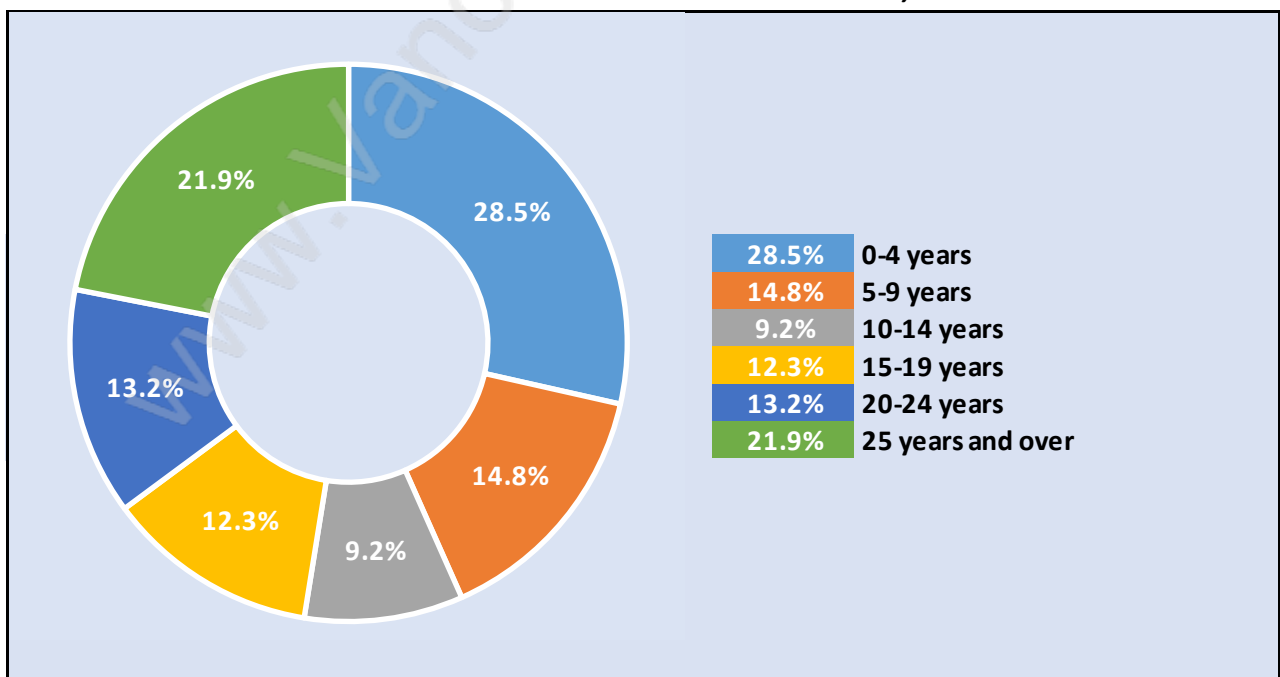

Children at Home in West End

Total Number of Children at Home - 3,018