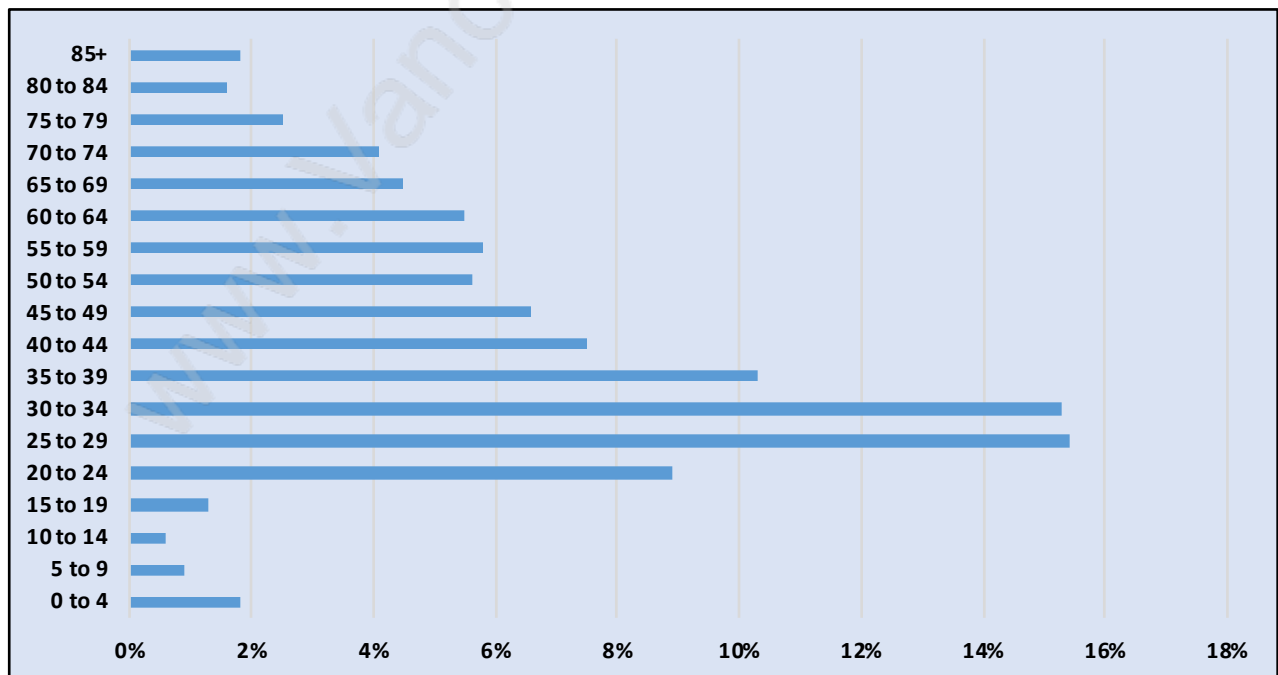

## Population Trends in West End

## Population by Age in West End

## Population Age 15+ by Income Status in West End

Total Population Age 15 - 46,673