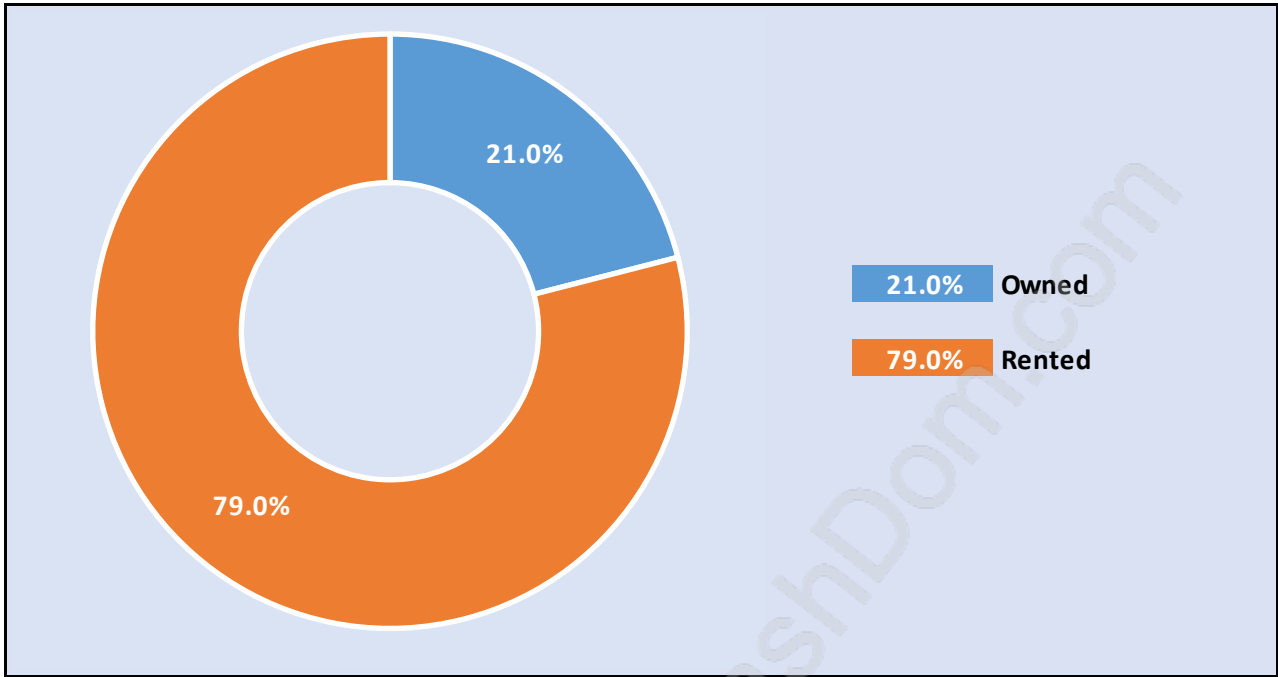

Dwellings in West End