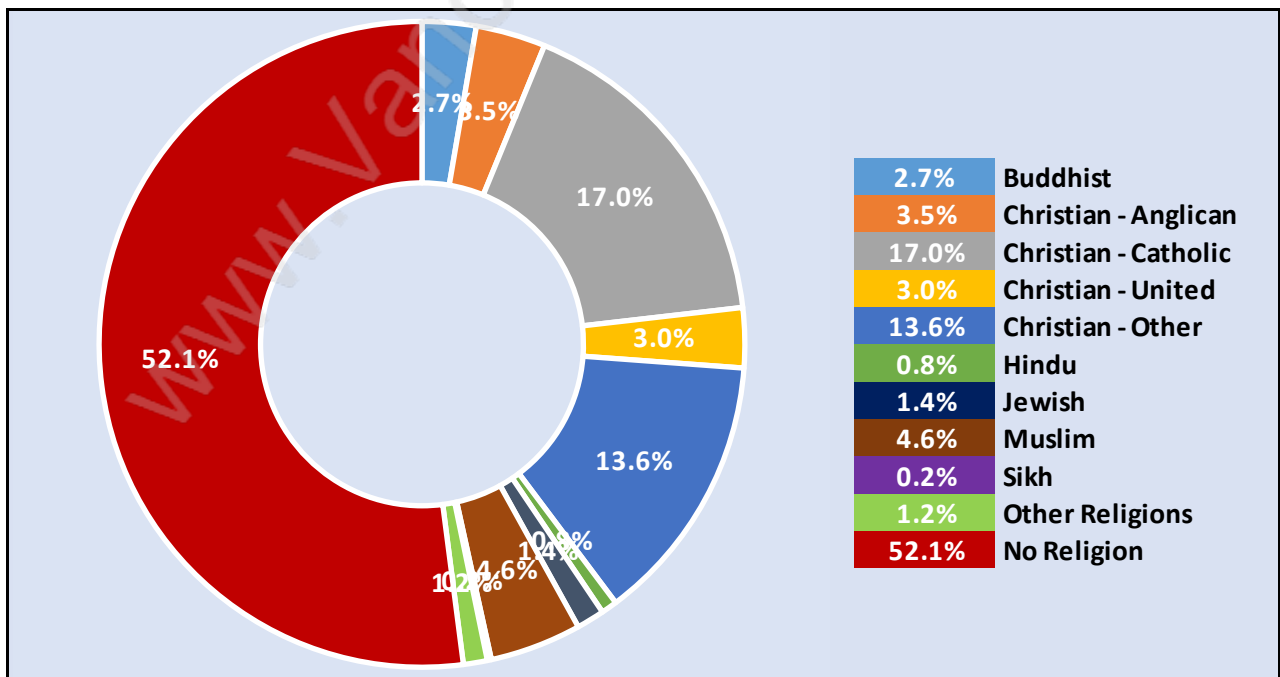

Population by Religion in West End