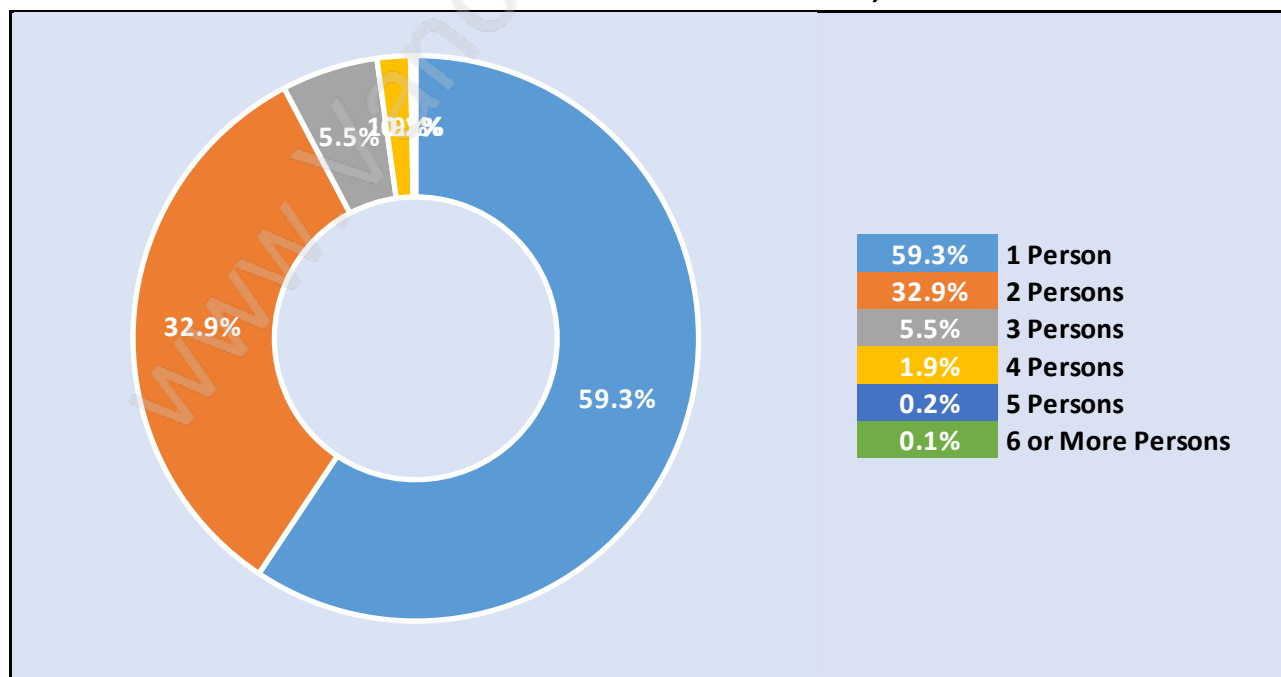

Households by Household Size in West End

Total Number of Households - 31,354