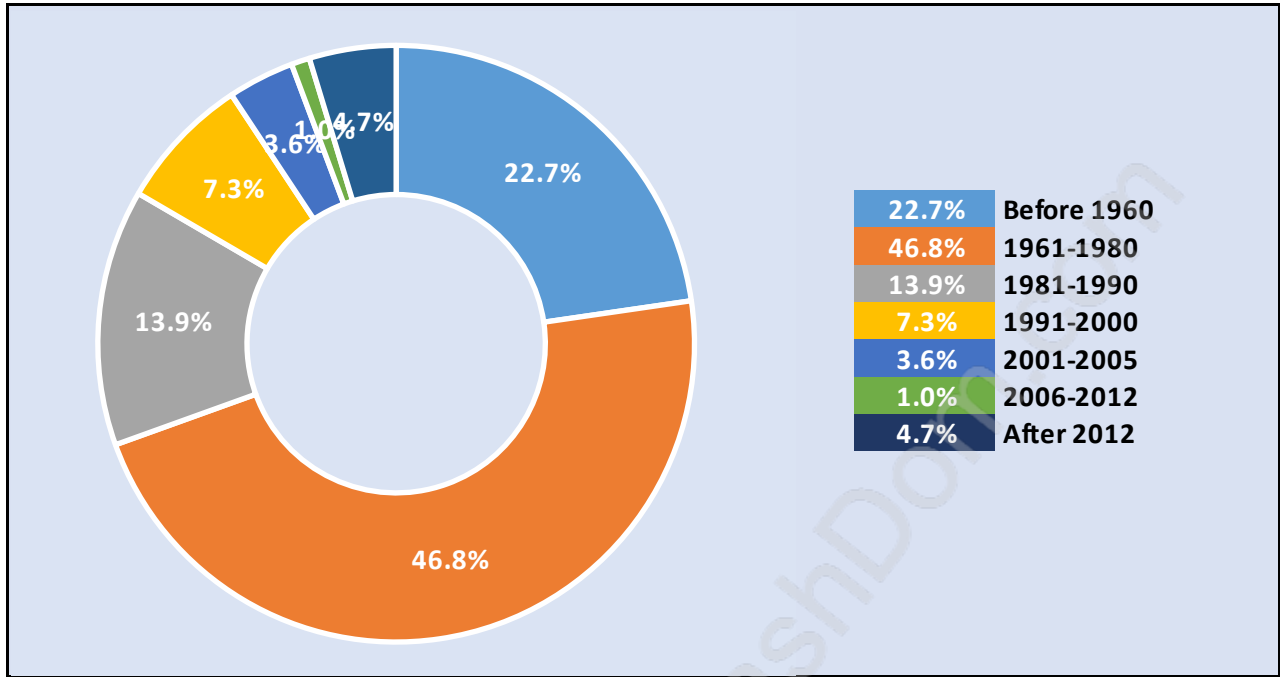

## Labour Force by Occupation in West End

## Labour Force Participation in West End

## Occupied Dwellings by Structure Type in West End

Dominant Bulding Type - Apartment, building low and high rise

### Dominant Period of Construction - 1961-1980