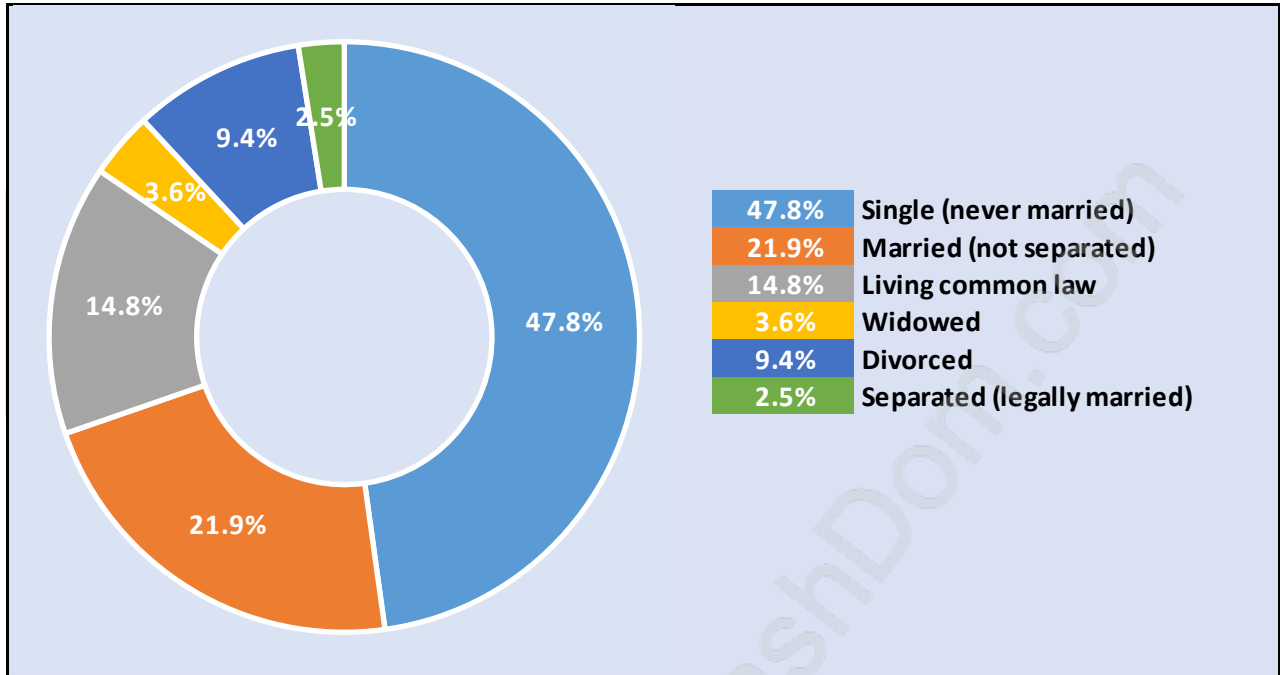

Families in West End

Average Persons per Family - 2.2