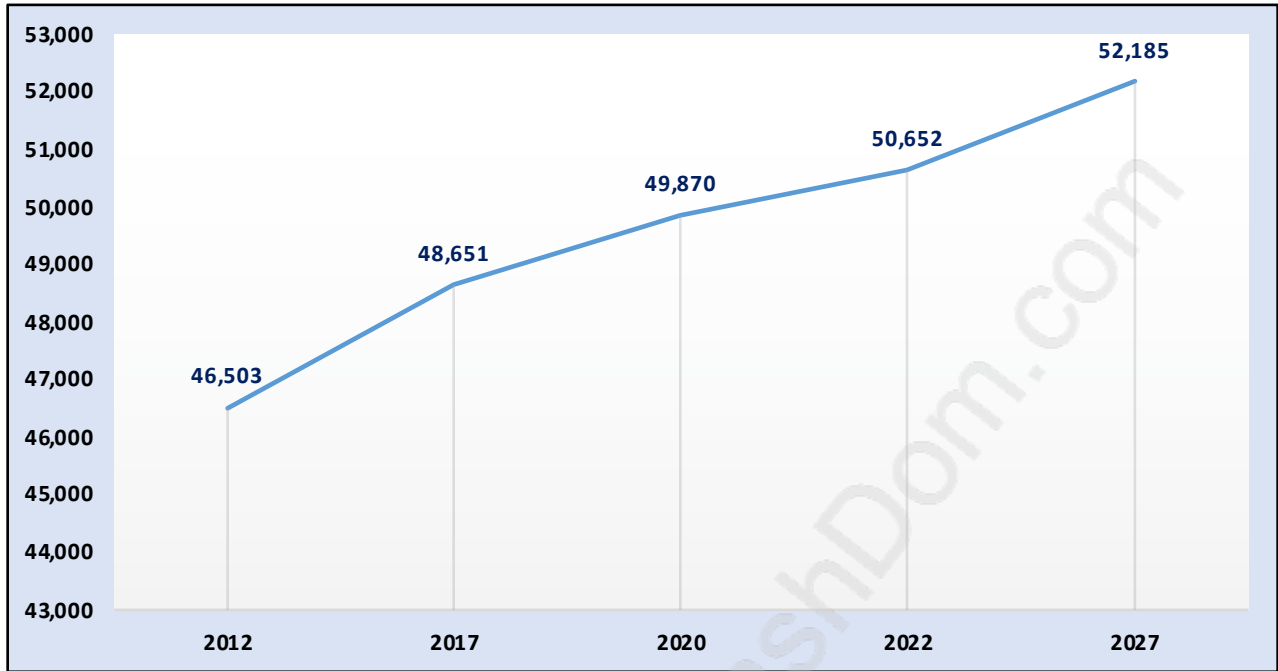

## Population Trends in West End

## Population by Age in West End

## Population Age 15+ by Income Status in West End

Total Population Age 15 - 46,673

### Dominant Period of Construction - 1961-1980