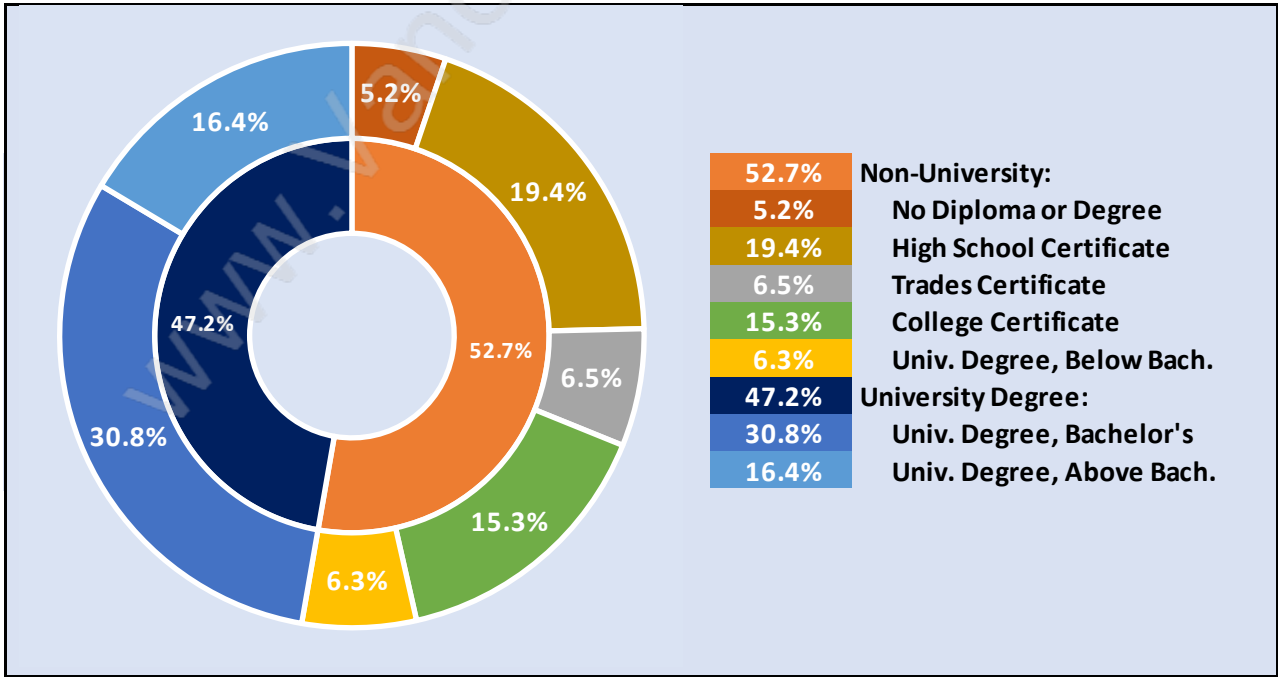

Population Age 15+ in West End