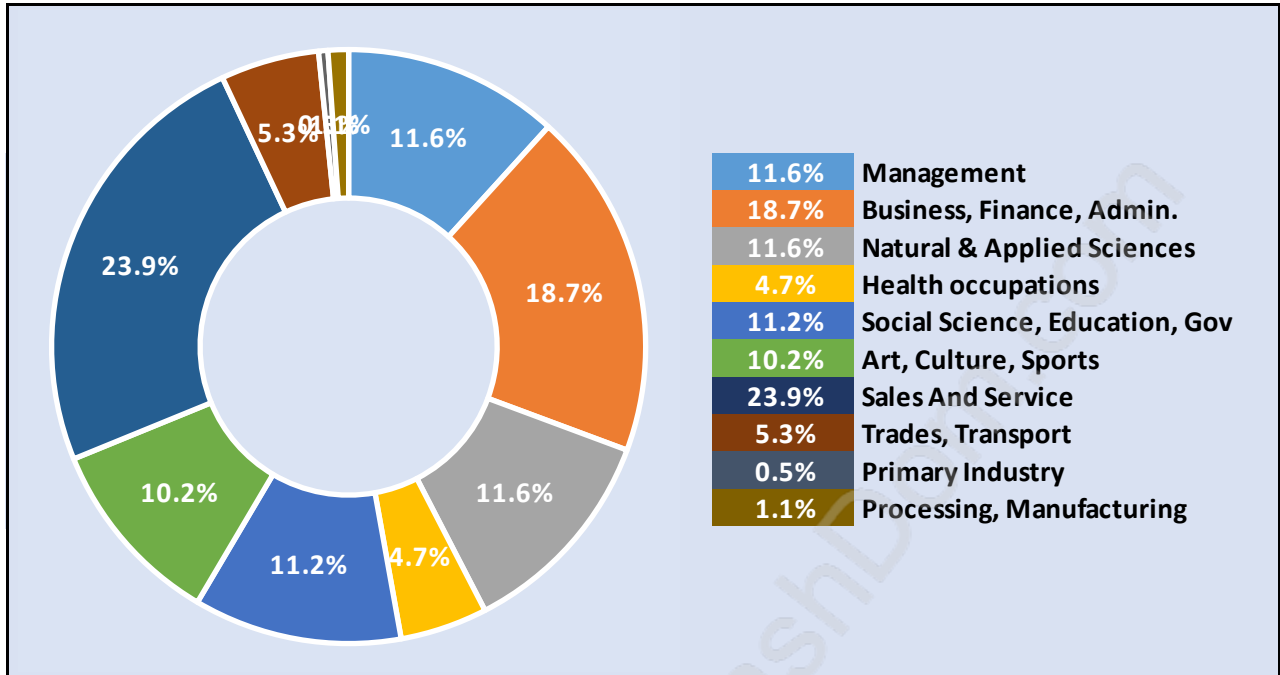

Labour Force by Occupation in West End