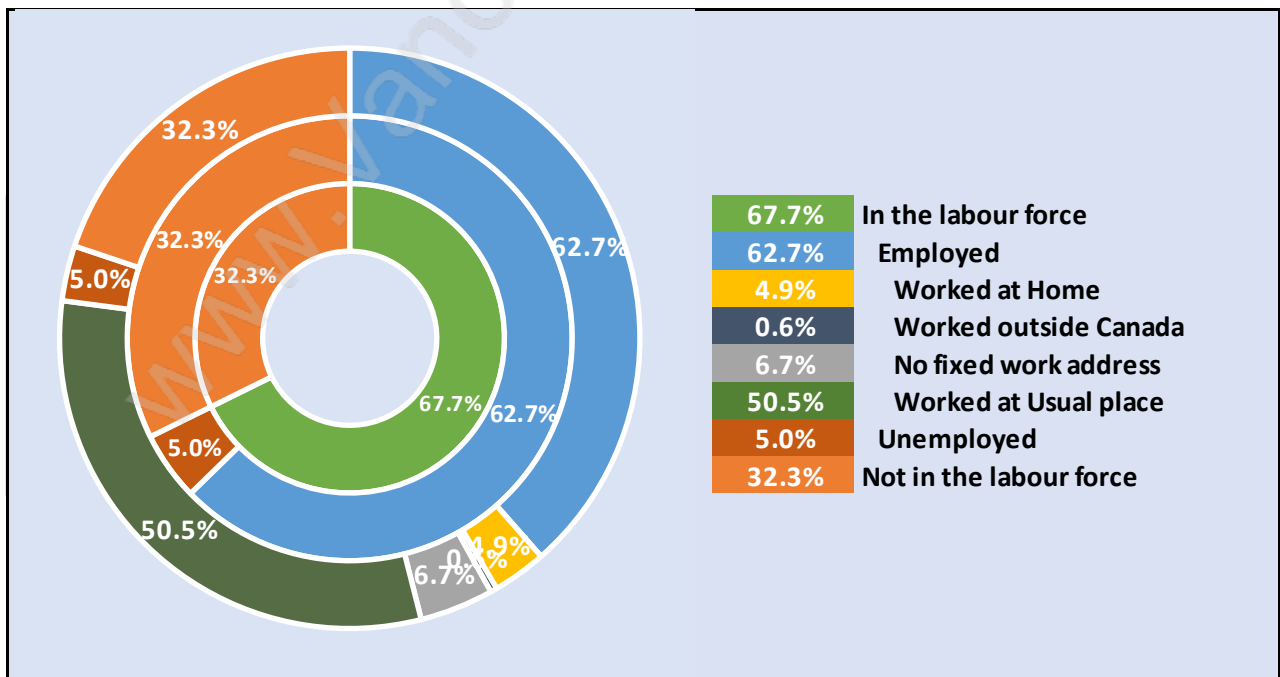

Labour Force Participation in West End