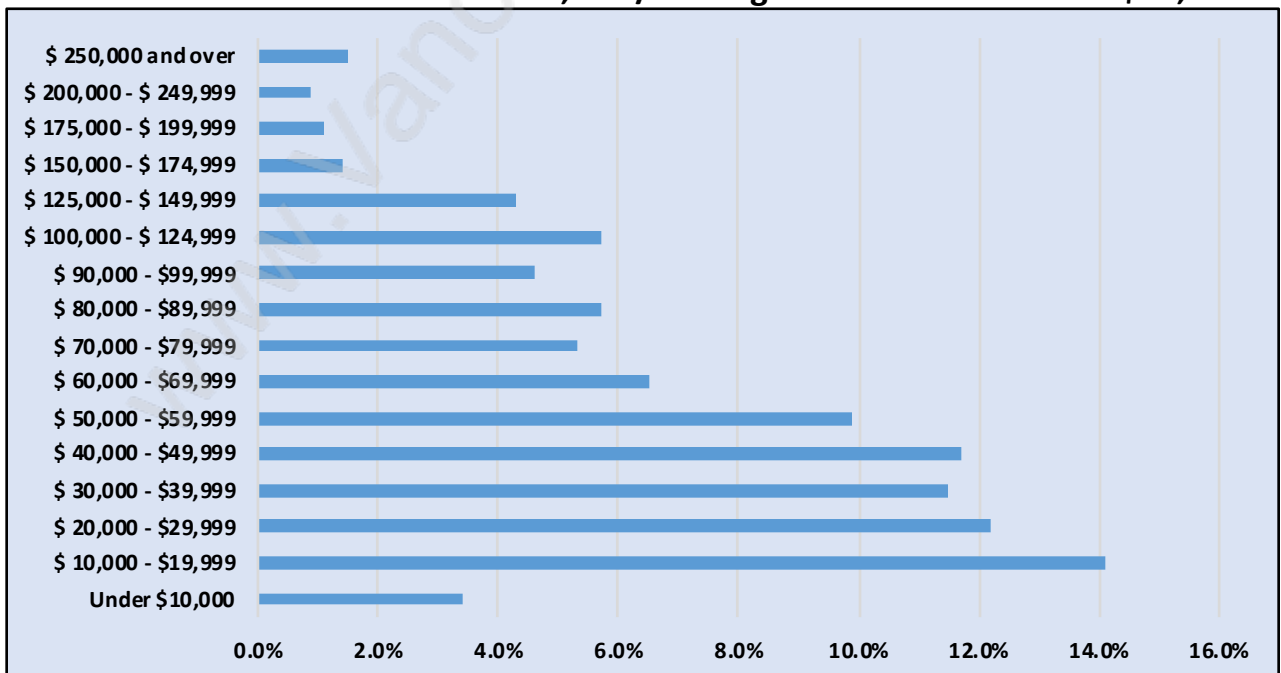

Households by Income in West End

Total Number of Households - 31,354 / Average Household Income - $64,432