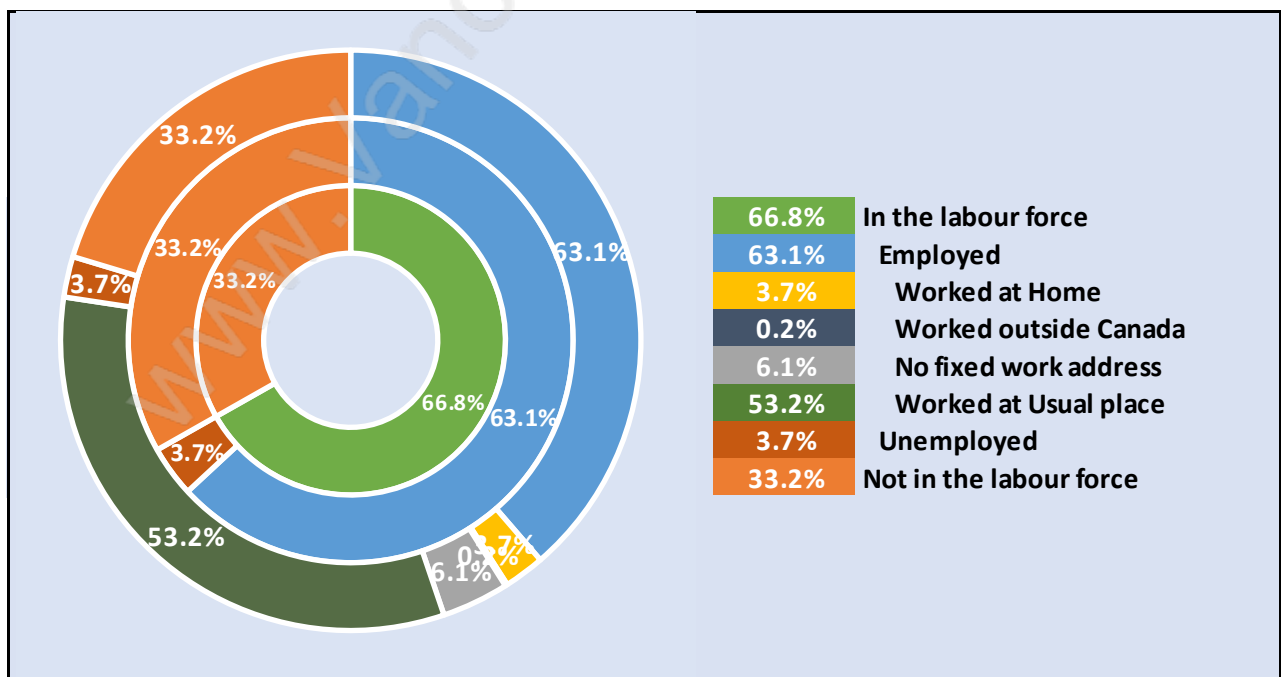

Total Number of Households - 1,684

Dwellings in West End New Westminster

Population Age 15+ in West End New Westminster

Labour Force by Occupation in West End New Westminster

Labour Force Participation in West End New Westminster