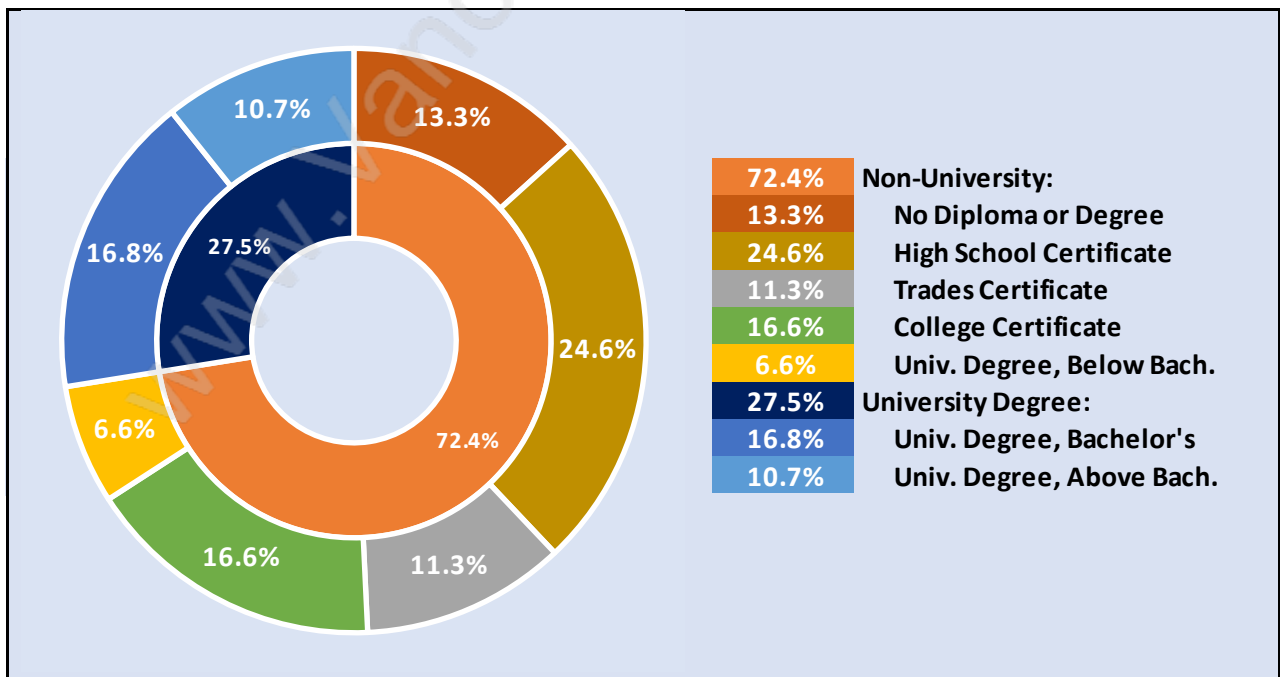

Population Age 15+ in West End New Westminster