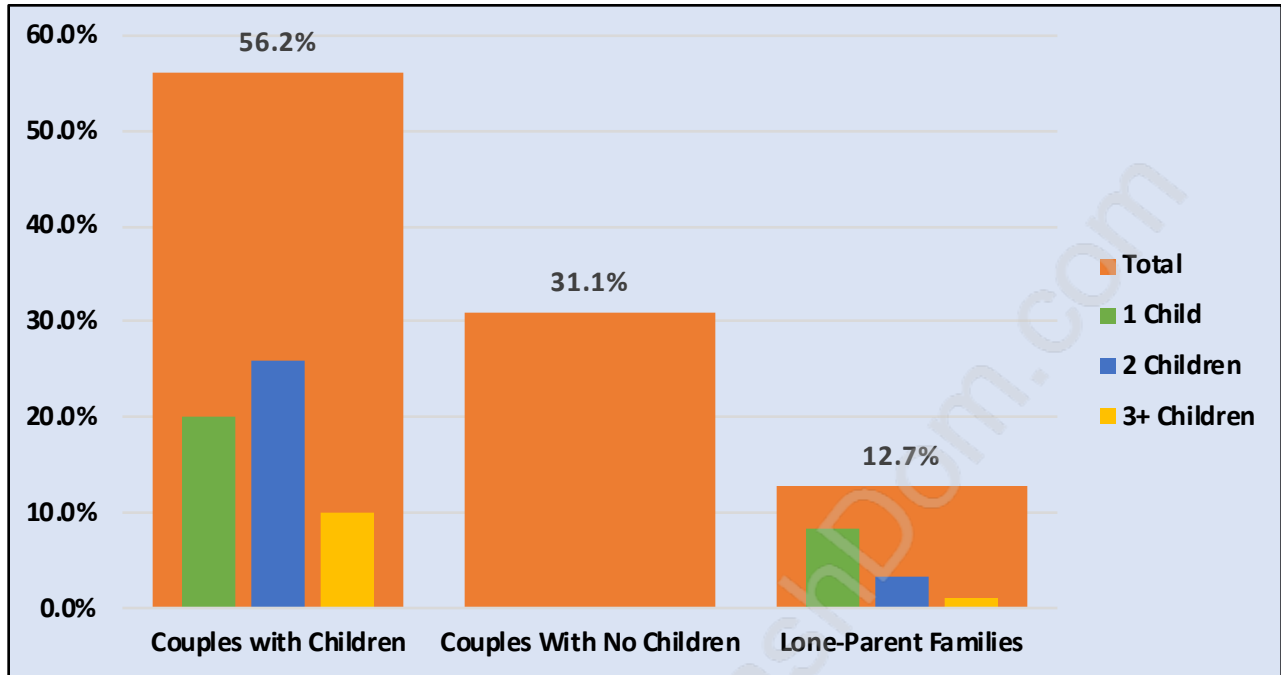

West End New Westminster

Population Trends in West End New Westminster

Population by Age in West End New Westminster

Population Age 15+ by Income Status in West End New Westminster

Total Population Age 15 - 4,072

Households by Income in West End New Westminster

Total Number of Households - 1,684 / Average Household Income - \$117,656

Families in West End New Westminster

Average Persons per Family - 3.2

Children at Home in West End New Westminster

Total Number of Children at Home - 1,568

Family Structure in West End New Westminster

Total Number of Families - 1,291 / Average Persons per Family - 3.2

Households by Household Size in West End New Westminster