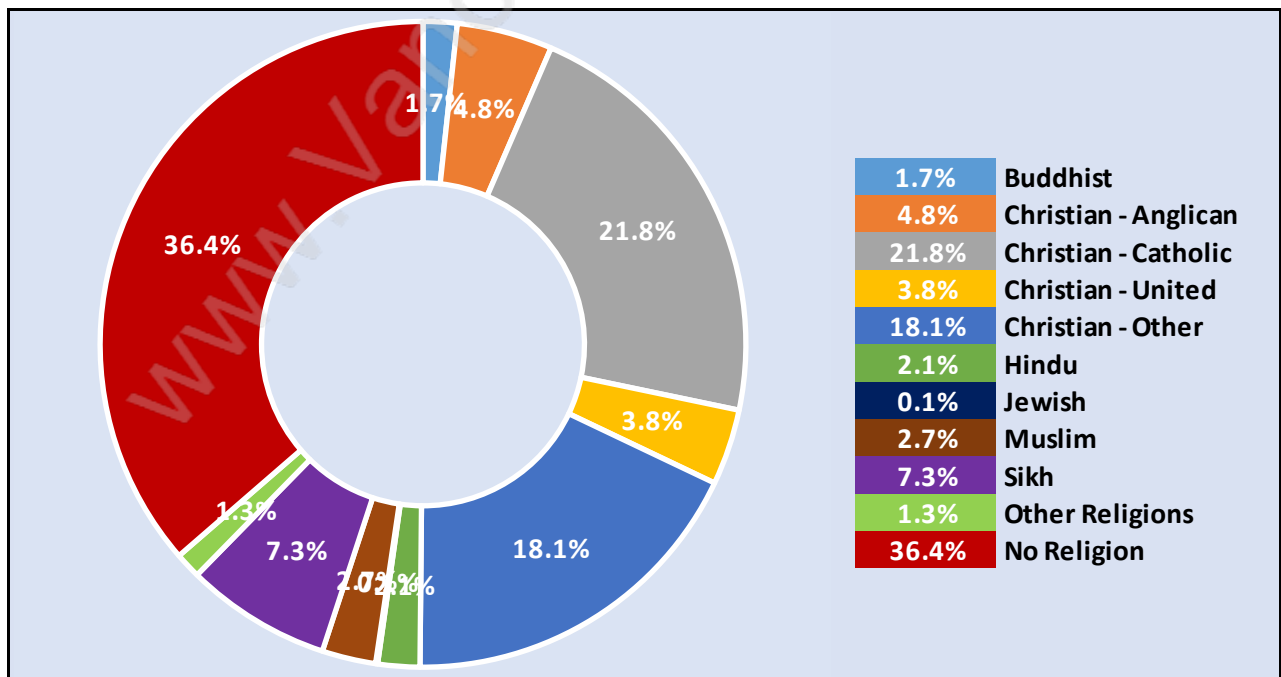

Population by Religion in West End New Westminster