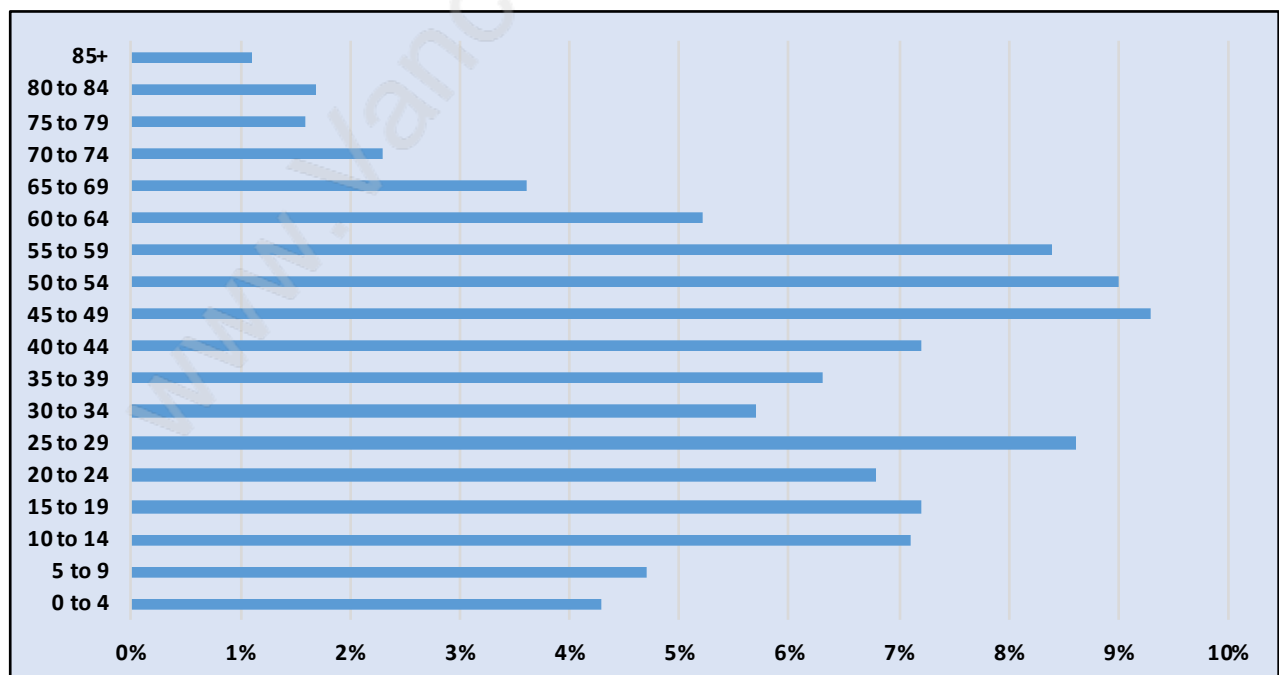

West End New Westminster

Population Trends in West End New Westminster

Population by Age in West End New Westminster

Population Age 15+ by Income Status in West End New Westminster

Total Population Age 15 - 4,072

Households by Income in West End New Westminster

Total Number of Households - 1,684 / Average Household Income - \$117,656

Families in West End New Westminster

Average Persons per Family - 3.2

Children at Home in West End New Westminster

Total Number of Children at Home - 1,568

Family Structure in West End New Westminster

Total Number of Families - 1,291 / Average Persons per Family - 3.2

Households by Household Size in West End New Westminster