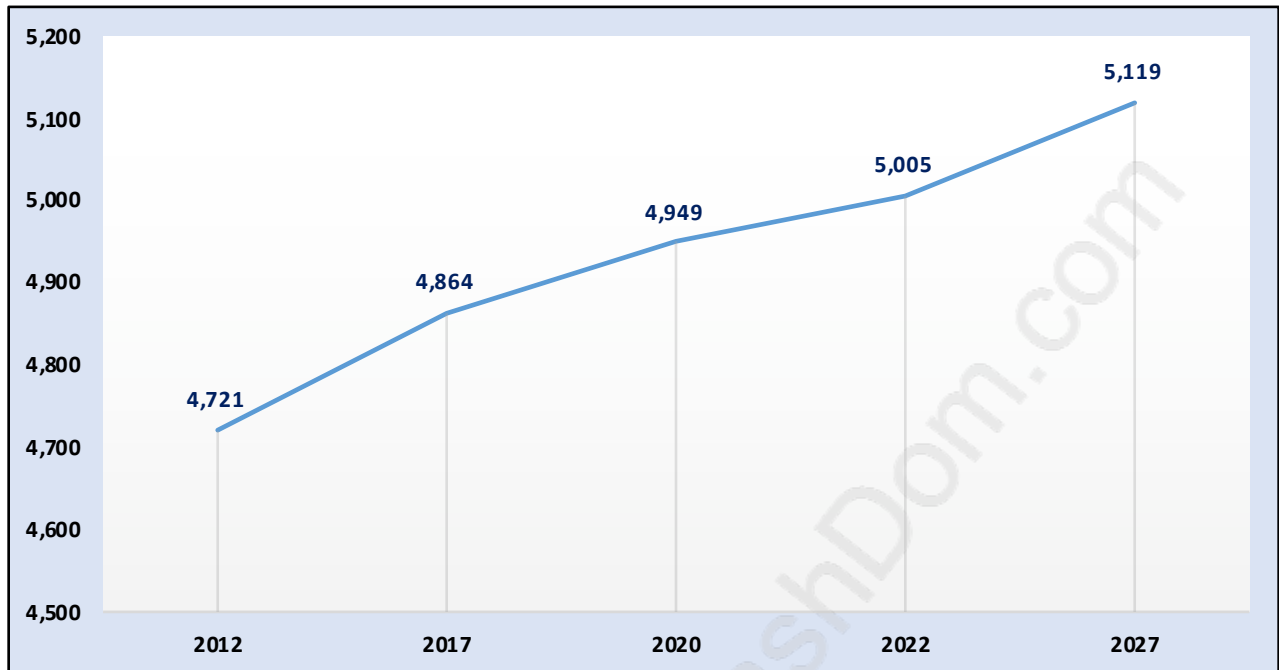

West End New Westminster

Population Trends in West End New Westminster

Population by Age in West End New Westminster

Population Age 15+ by Income Status in West End New Westminster

Total Population Age 15 - 4,072

Households by Income in West End New Westminster

Total Number of Households - 1,684 / Average Household Income - \$117,656

Families in West End New Westminster

Average Persons per Family - 3.2

Children at Home in West End New Westminster

Total Number of Children at Home - 1,568

Family Structure in West End New Westminster

Total Number of Families - 1,291 / Average Persons per Family - 3.2

Households by Household Size in West End New Westminster