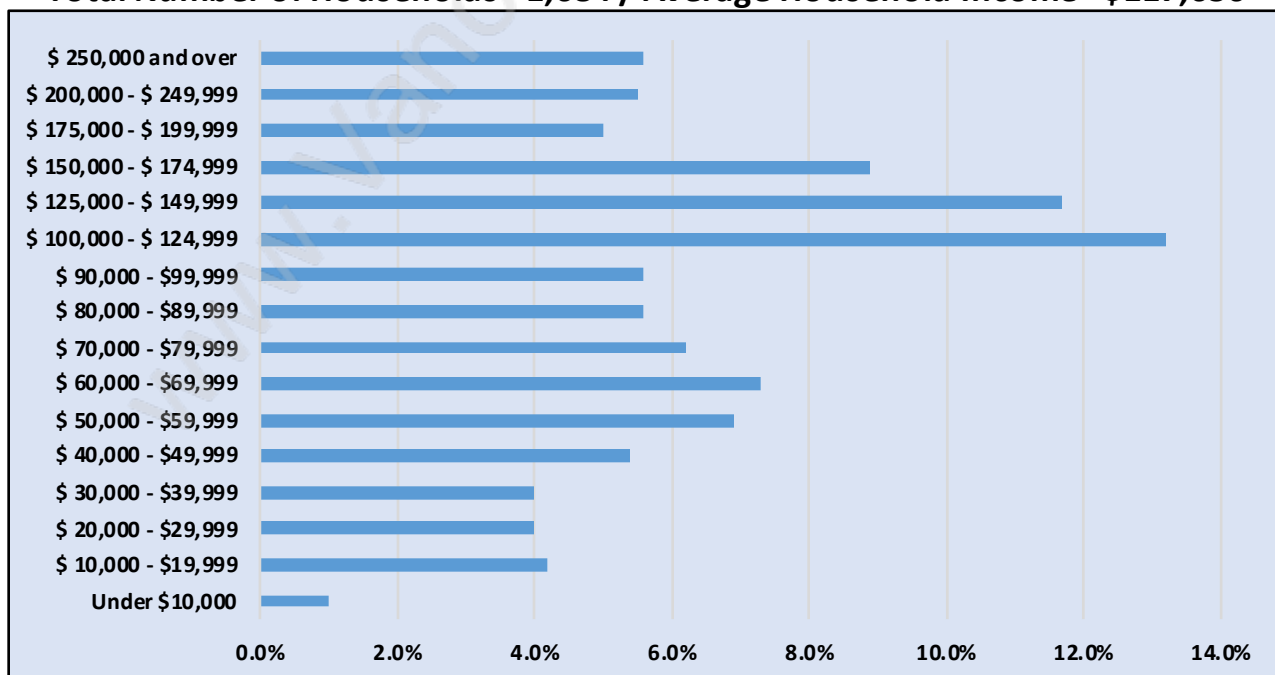

West End New Westminster

Population Trends in West End New Westminster

Population by Age in West End New Westminster

Population Age 15+ by Income Status in West End New Westminster

Total Population Age 15 - 4,072

Households by Income in West End New Westminster

Total Number of Households - 1,684 / Average Household Income - \$117,656

Families in West End New Westminster

Average Persons per Family - 3.2

Children at Home in West End New Westminster