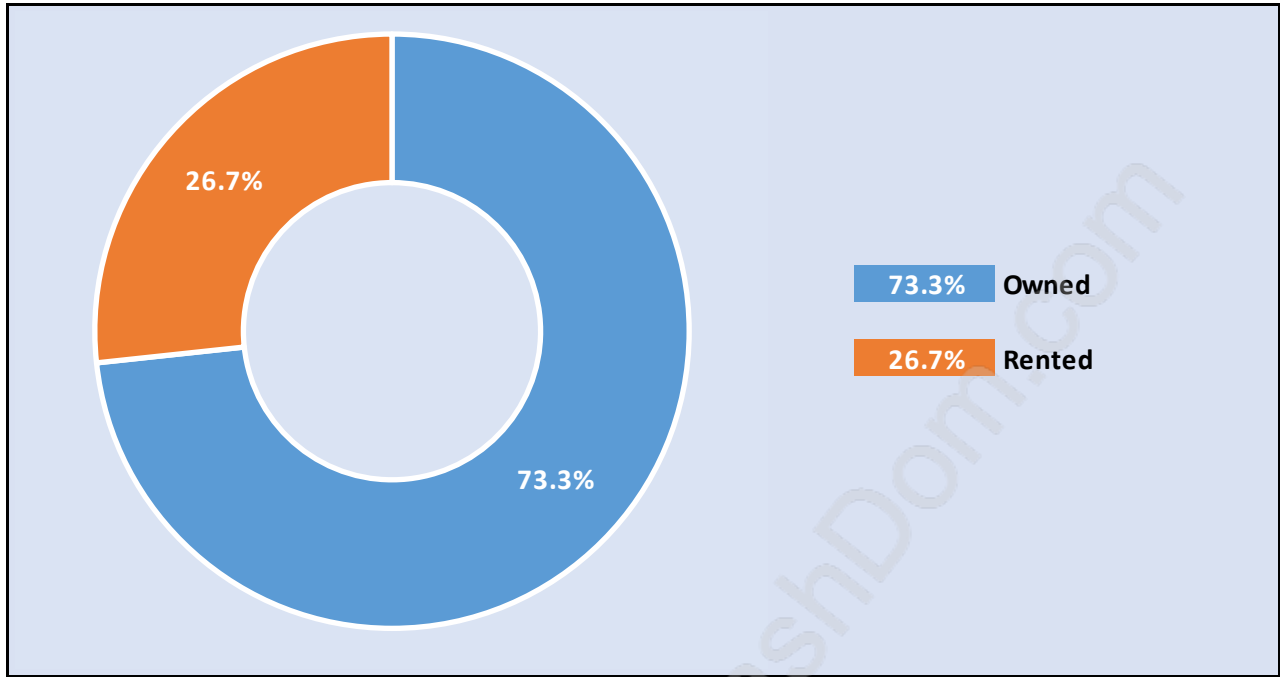

Dwellings in West End New Westminster