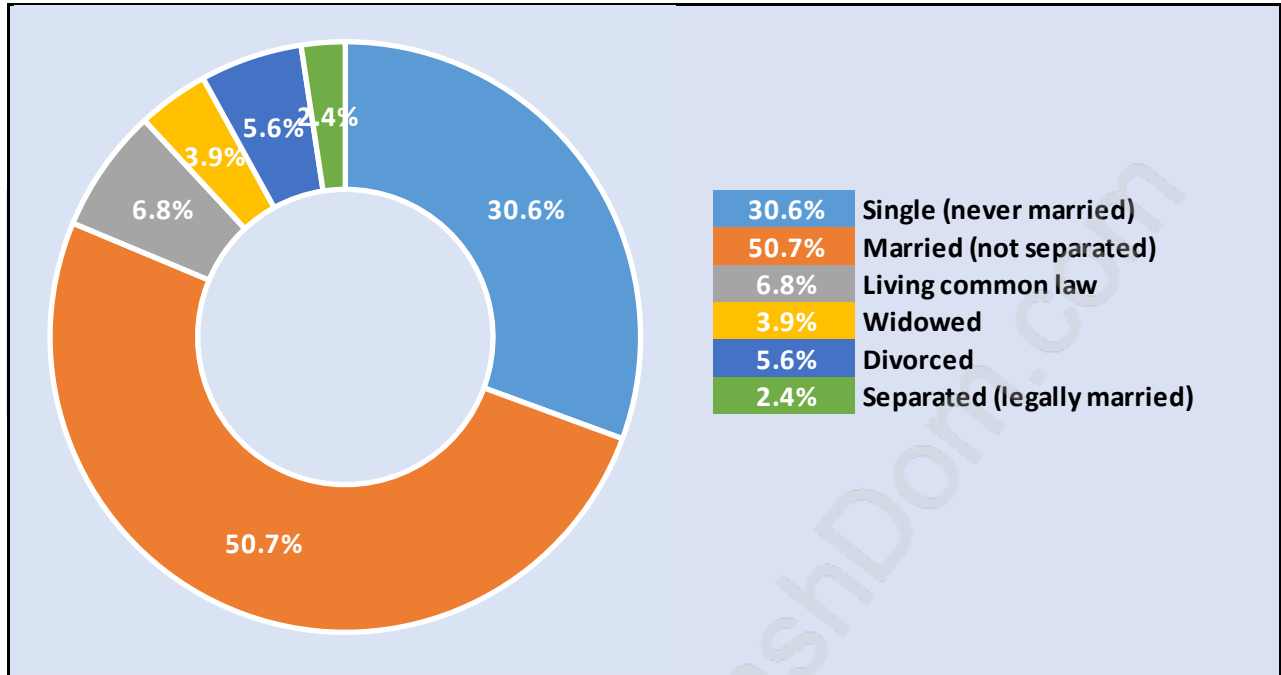

West End New Westminster

Population Trends in West End New Westminster

Population by Age in West End New Westminster

Population Age 15+ by Income Status in West End New Westminster

Total Population Age 15 - 4,072

Households by Income in West End New Westminster

Total Number of Households - 1,684 / Average Household Income - \$117,656

Families in West End New Westminster

Average Persons per Family - 3.2

Children at Home in West End New Westminster

Total Number of Children at Home - 1,568

Family Structure in West End New Westminster

Total Number of Families - 1,291 / Average Persons per Family - 3.2

Households by Household Size in West End New Westminster