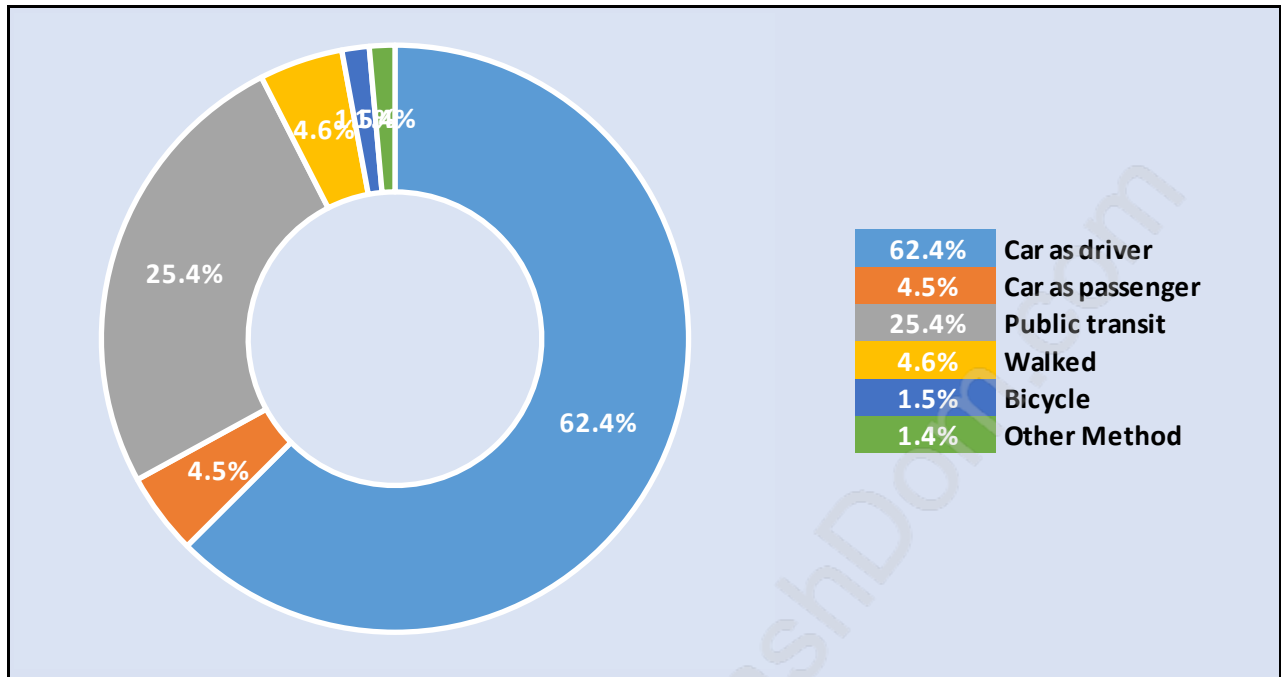

Travel To Work in (from) West End New Westminster