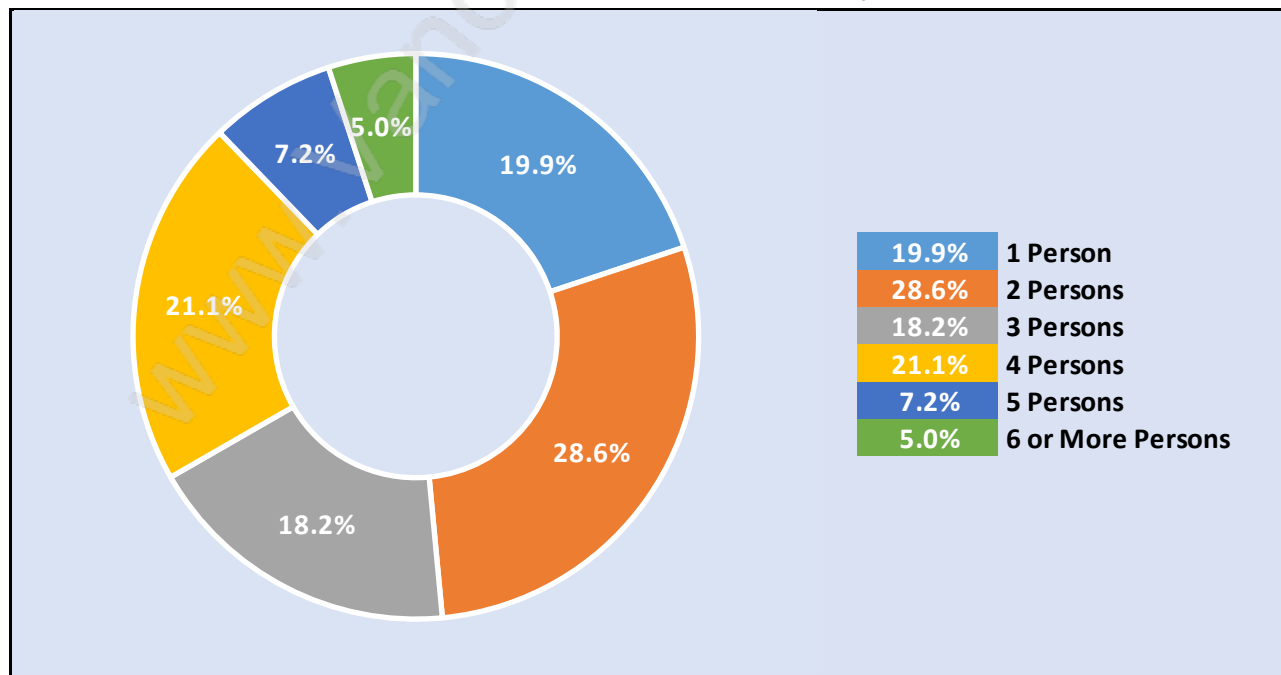

West End New Westminster

Population Trends in West End New Westminster

Population by Age in West End New Westminster

Population Age 15+ by Income Status in West End New Westminster

Total Population Age 15 - 4,072

Households by Income in West End New Westminster

Total Number of Households - 1,684 / Average Household Income - \$117,656

Families in West End New Westminster

Average Persons per Family - 3.2

Children at Home in West End New Westminster

Total Number of Children at Home - 1,568

Family Structure in West End New Westminster

Total Number of Families - 1,291 / Average Persons per Family - 3.2

Households by Household Size in West End New Westminster

Total Number of Households - 1,684

Dwellings in West End New Westminster

Population Age 15+ in West End New Westminster

Labour Force by Occupation in West End New Westminster

Labour Force Participation in West End New Westminster