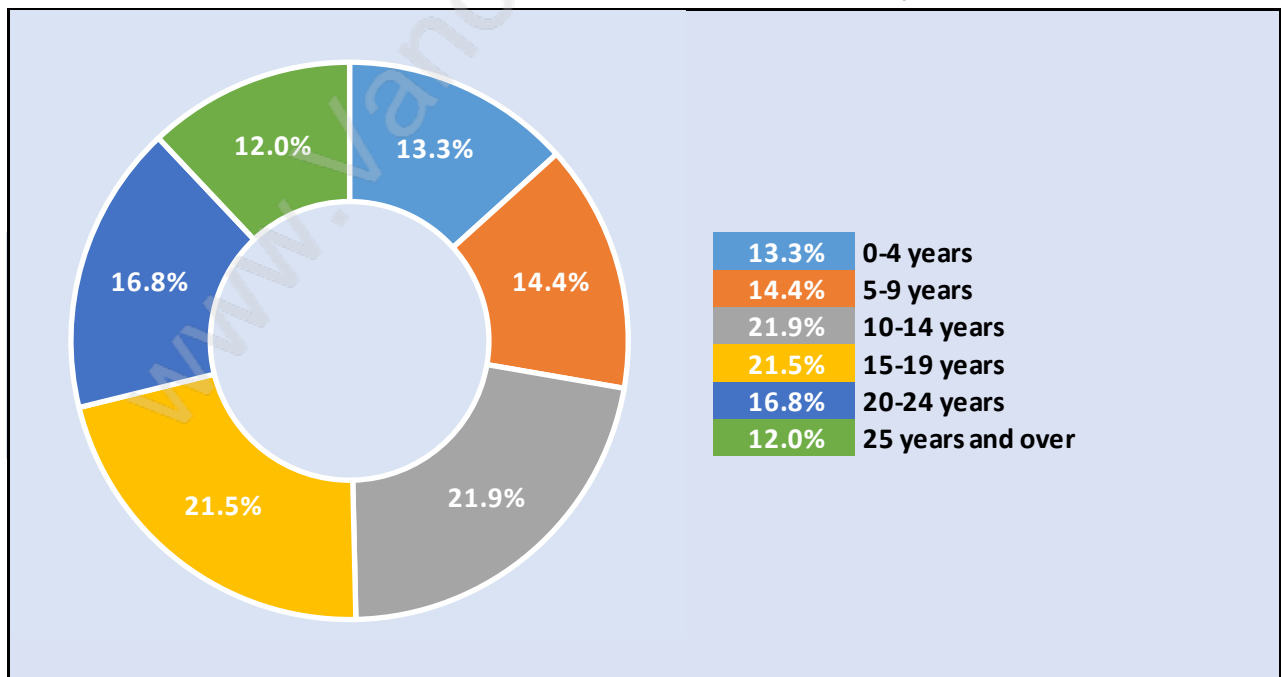

West End New Westminster

Population Trends in West End New Westminster

Population by Age in West End New Westminster

Population Age 15+ by Income Status in West End New Westminster

Total Population Age 15 - 4,072

Households by Income in West End New Westminster

Total Number of Households - 1,684 / Average Household Income - \$117,656

Families in West End New Westminster

Average Persons per Family - 3.2

Children at Home in West End New Westminster

Total Number of Children at Home - 1,568

Family Structure in West End New Westminster

Total Number of Families - 1,291 / Average Persons per Family - 3.2

Households by Household Size in West End New Westminster