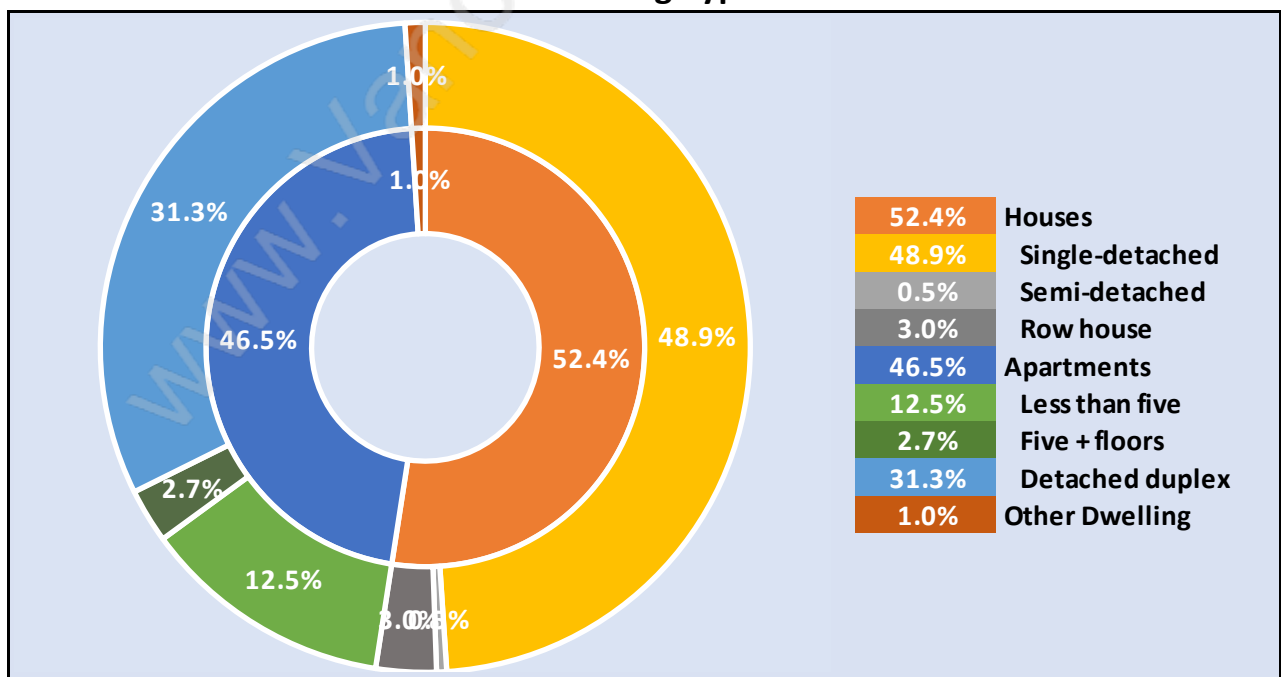

Households by Income in West End New Westminster

Total Number of Households - 1,684 / Average Household Income - \$117,656

Families in West End New Westminster

Average Persons per Family - 3.2

Children at Home in West End New Westminster

Total Number of Children at Home - 1,568

Family Structure in West End New Westminster

Total Number of Families - 1,291 / Average Persons per Family - 3.2

Households by Household Size in West End New Westminster

Total Number of Households - 1,684

Dwellings in West End New Westminster

Population Age 15+ in West End New Westminster

Labour Force by Occupation in West End New Westminster

Labour Force Participation in West End New Westminster

Travel To Work in (from) West End New Westminster

Occupied Dwellings by Structure Type in West End New Westminster

Dominant Bulding Type - Houses

Private Dwellings by Period of Construction in West End New Westminster
Dominant Period of Construction - Before 1960