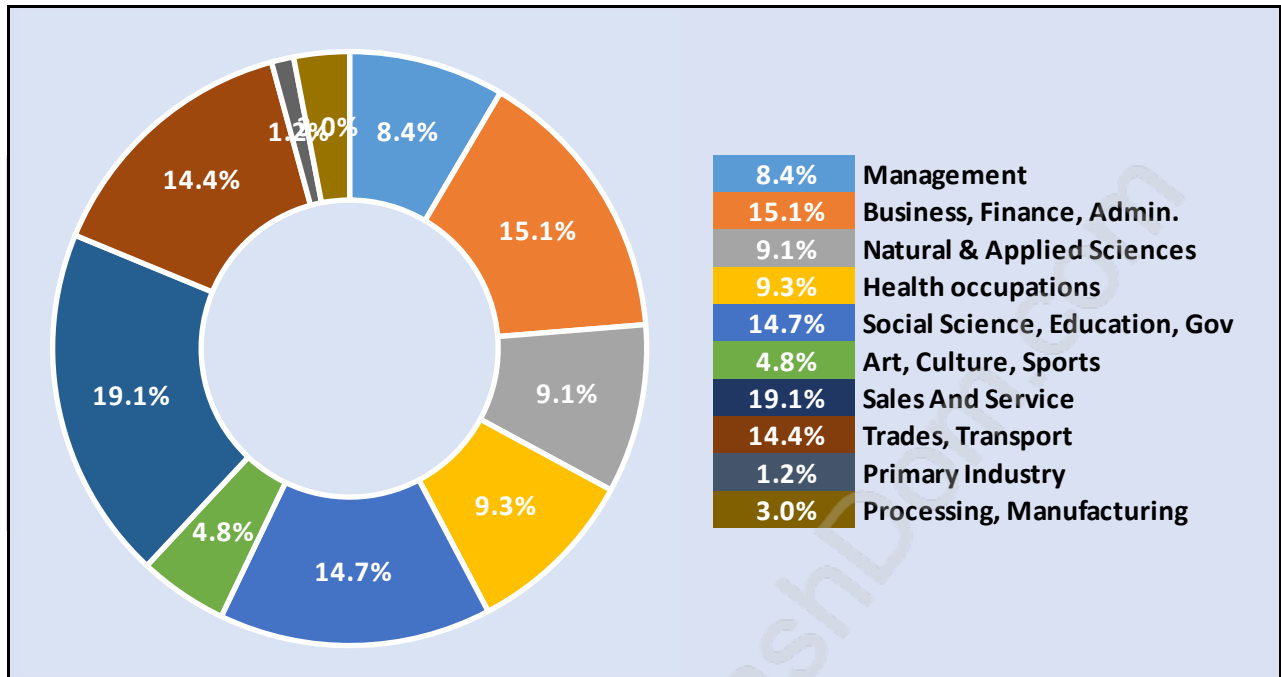

Total Number of Households - 1,684

Dwellings in West End New Westminster

Population Age 15+ in West End New Westminster

Labour Force by Occupation in West End New Westminster

Labour Force Participation in West End New Westminster