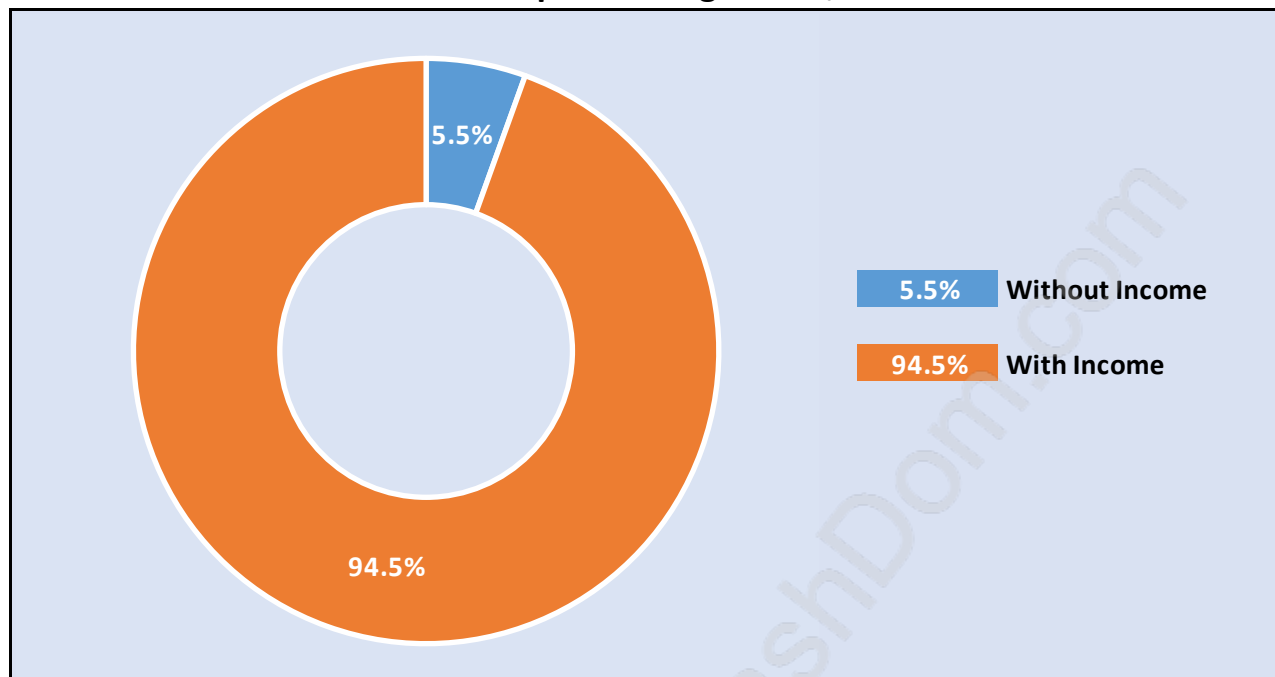

West End New Westminster

Population Trends in West End New Westminster

Population by Age in West End New Westminster

Population Age 15+ by Income Status in West End New Westminster

Total Population Age 15 - 4,072

Households by Income in West End New Westminster

Total Number of Households - 1,684 / Average Household Income - \$117,656

Families in West End New Westminster

Average Persons per Family - 3.2

Children at Home in West End New Westminster

Total Number of Children at Home - 1,568

Family Structure in West End New Westminster

Total Number of Families - 1,291 / Average Persons per Family - 3.2

Households by Household Size in West End New Westminster