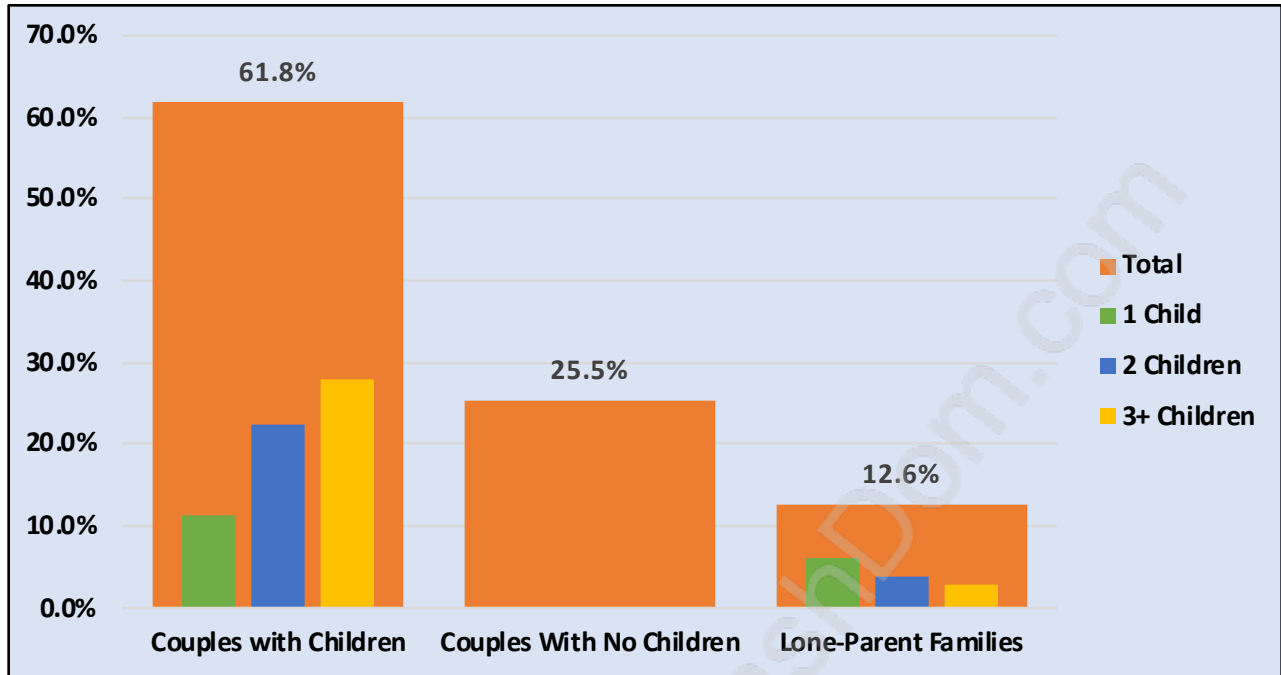

West Newton

Population Trends in West Newton

Population by Age in West Newton

Population Age 15+ by Income Status in West Newton

Total Population Age 15 - 42,760

Households by Income in West Newton

Total Number of Households - 14,345 / Average Household Income - \$89,222

Families in West Newton

Average Persons per Family - 4.1

Children at Home in West Newton

Total Number of Children at Home - 20,423

Family Structure in West Newton

Total Number of Families - 11,792 / Average Persons per Family - 4.1

Households by Household Size in West Newton

Total Number of Households - 14,345

Dwellings in West Newton

Population Age 15+ in West Newton

Labour Force by Occupation in West Newton

Labour Force Participation in West Newton