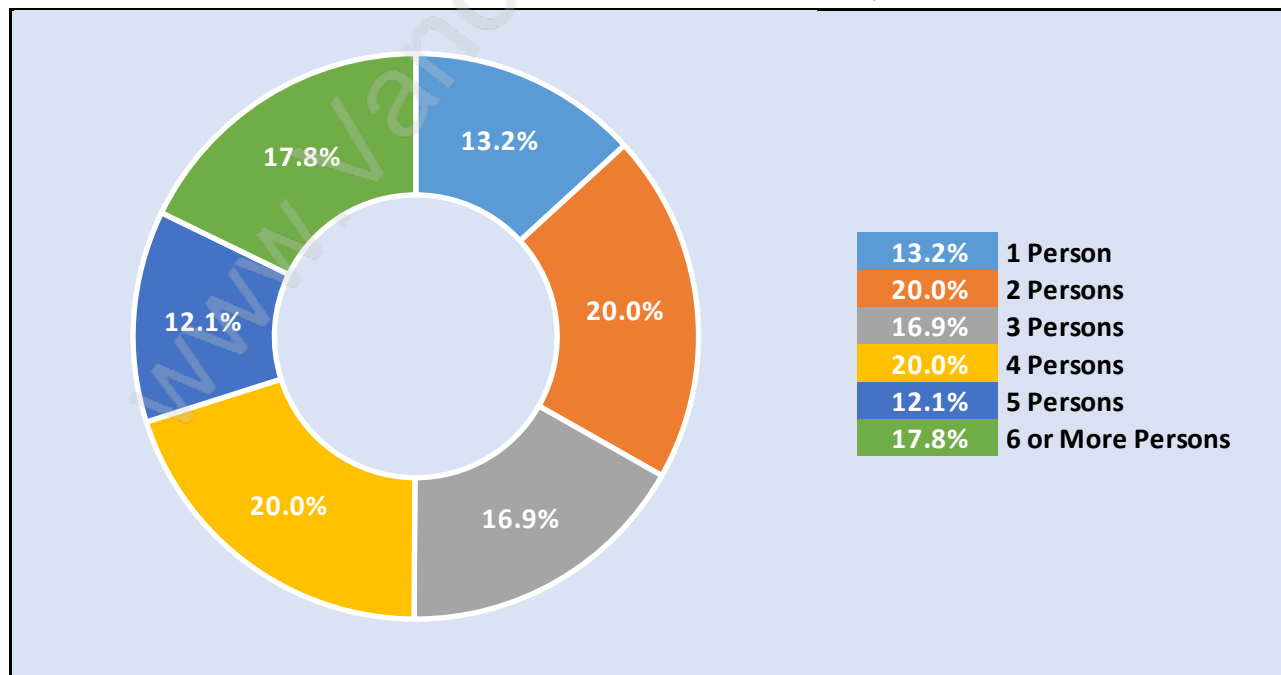

West Newton

Population Trends in West Newton

Population by Age in West Newton

Population Age 15+ by Income Status in West Newton

Total Population Age 15 - 42,760

Households by Income in West Newton

Total Number of Households - 14,345 / Average Household Income - \$89,222

Families in West Newton

Average Persons per Family - 4.1

Children at Home in West Newton

Total Number of Children at Home - 20,423

Family Structure in West Newton

Total Number of Families - 11,792 / Average Persons per Family - 4.1

Households by Household Size in West Newton

Total Number of Households - 14,345

Dwellings in West Newton

Population Age 15+ in West Newton

Labour Force by Occupation in West Newton

Labour Force Participation in West Newton