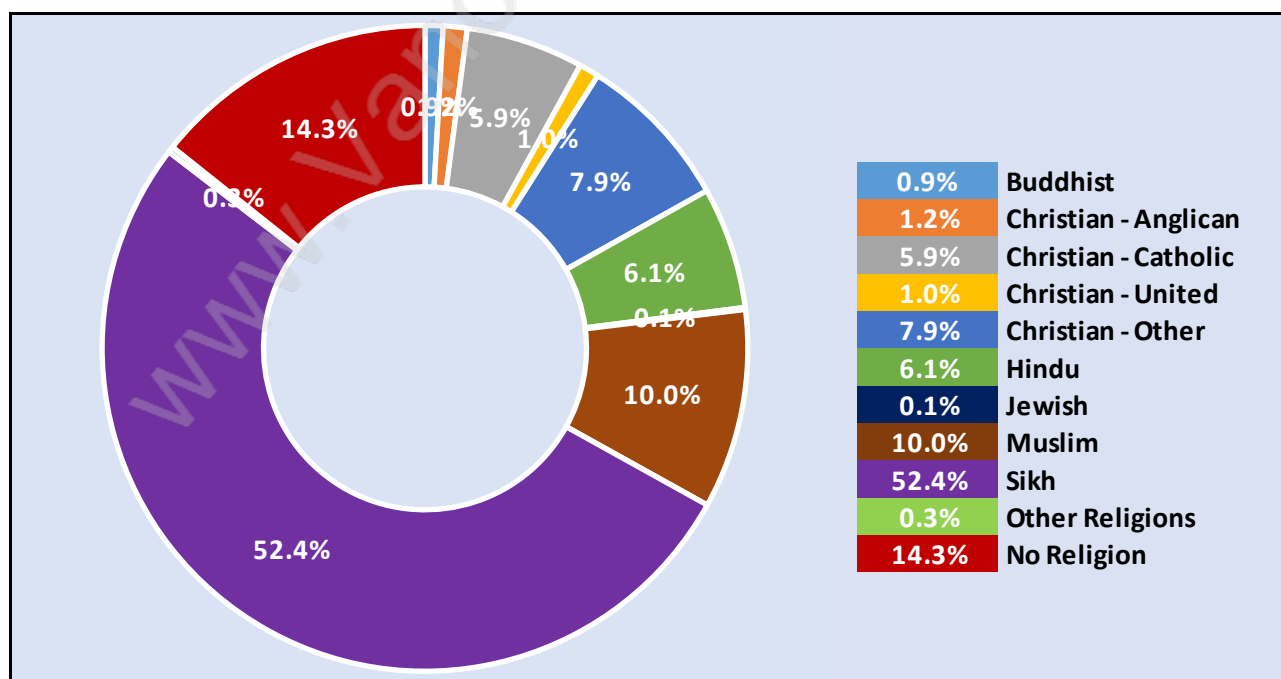

West Newton

Population Trends in West Newton

Population by Age in West Newton

Population Age 15+ by Income Status in West Newton

Total Population Age 15 - 42,760

Households by Income in West Newton

Total Number of Households - 14,345 / Average Household Income - \$89,222

Travel To Work in (from) West Newton

Occupied Dwellings by Structure Type in West Newton

Dominant Bulding Type - Apartment, building low and high rise

Private Dwellings by Period of Construction in West Newton

Dominant Period of Construction - 1991-2000

Population by Religion in West Newton

Population by Home Languages in West Newton