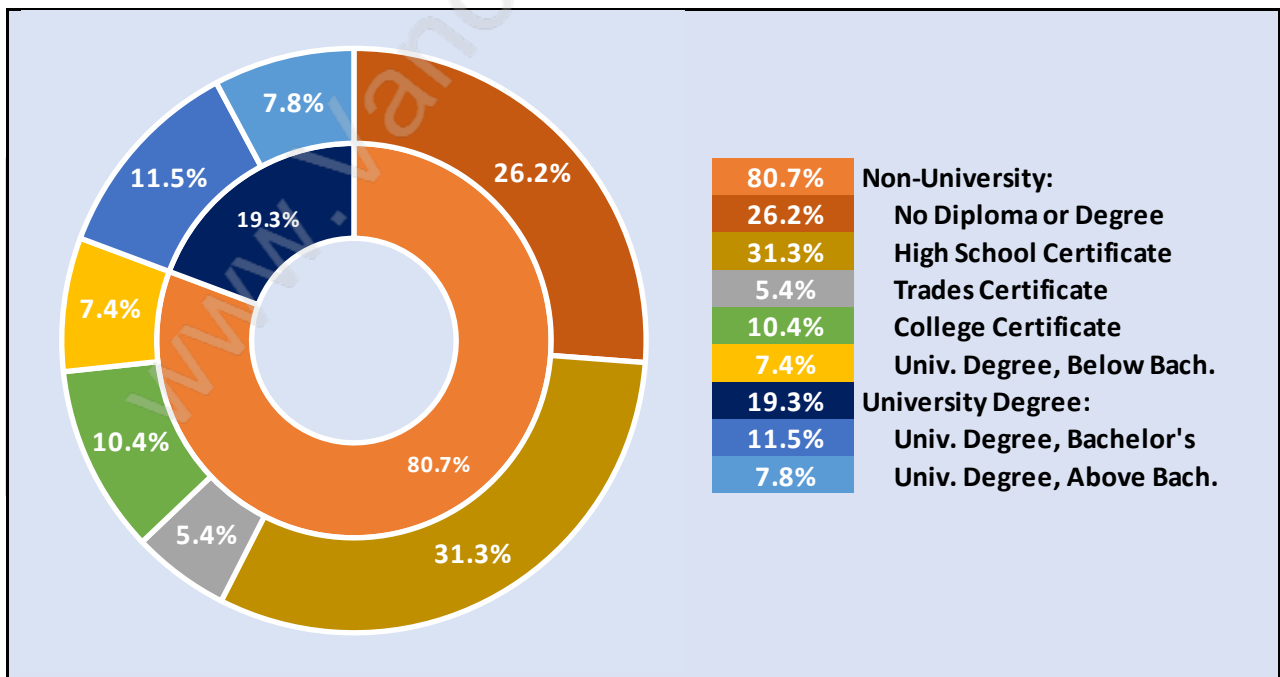

West Newton

Population Trends in West Newton

Population by Age in West Newton

Population Age 15+ by Income Status in West Newton

Total Population Age 15 - 42,760

Households by Income in West Newton

Total Number of Households - 14,345 / Average Household Income - \$89,222

Families in West Newton

Average Persons per Family - 4.1

Children at Home in West Newton

Total Number of Children at Home - 20,423

Family Structure in West Newton

Total Number of Families - 11,792 / Average Persons per Family - 4.1

Households by Household Size in West Newton

Total Number of Households - 14,345

Dwellings in West Newton

Population Age 15+ in West Newton

Labour Force by Occupation in West Newton

Labour Force Participation in West Newton