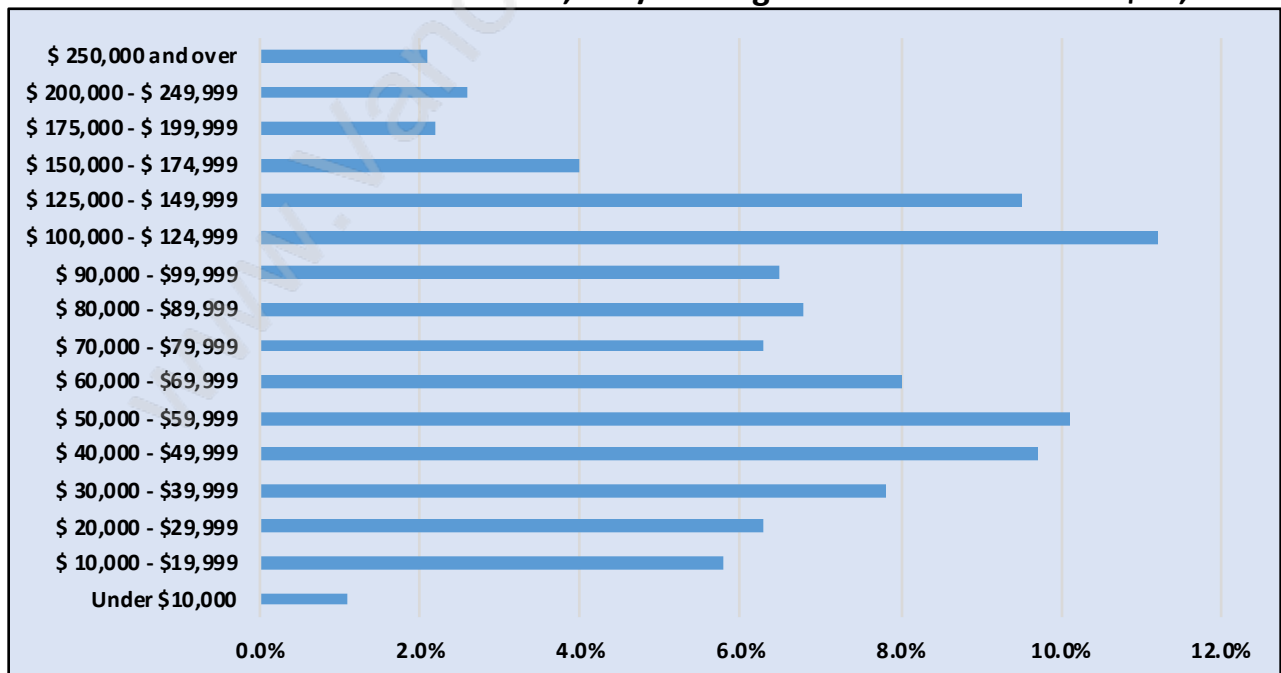

West Newton

Population Trends in West Newton

Population by Age in West Newton

Population Age 15+ by Income Status in West Newton

Total Population Age 15 - 42,760

Households by Income in West Newton

Total Number of Households - 14,345 / Average Household Income - \$89,222

Families in West Newton

Average Persons per Family - 4.1

Children at Home in West Newton

Total Number of Children at Home - 20,423

Family Structure in West Newton

Total Number of Families - 11,792 / Average Persons per Family - 4.1