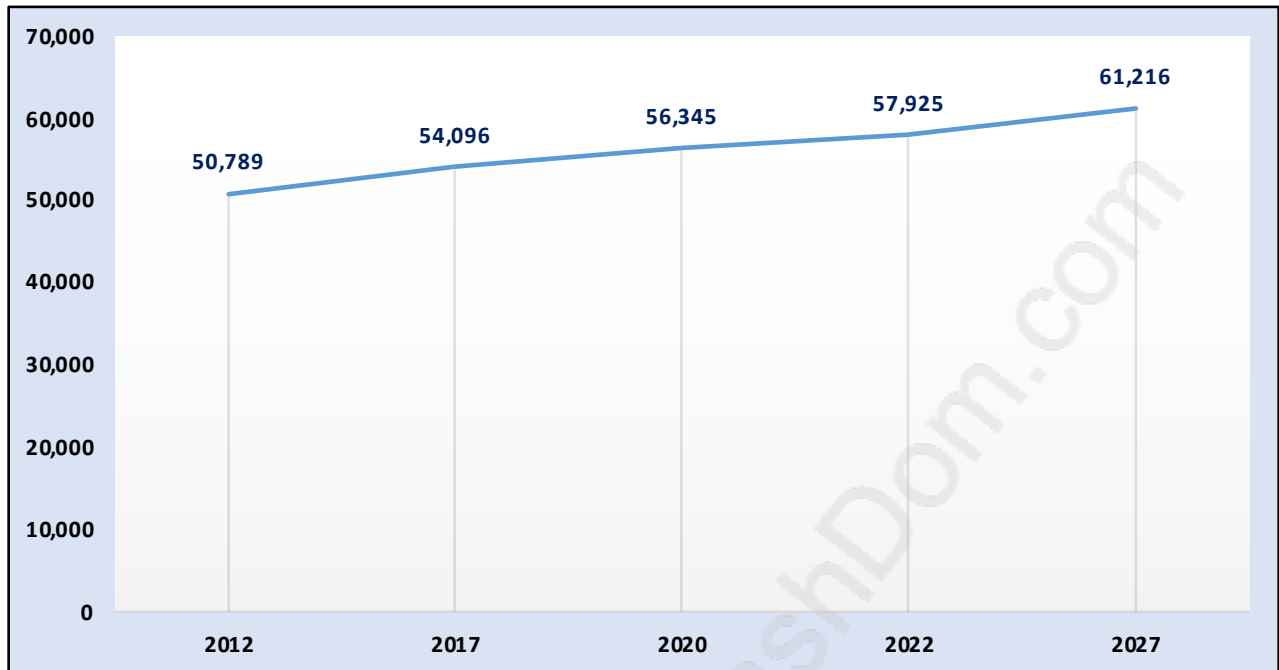

West Newton

Population Trends in West Newton

Population by Age in West Newton

Population Age 15+ by Income Status in West Newton

Total Population Age 15 - 42,760

Households by Income in West Newton

Total Number of Households - 14,345 / Average Household Income - \$89,222

Families in West Newton

Average Persons per Family - 4.1

Children at Home in West Newton

Total Number of Children at Home - 20,423

Family Structure in West Newton

Total Number of Families - 11,792 / Average Persons per Family - 4.1