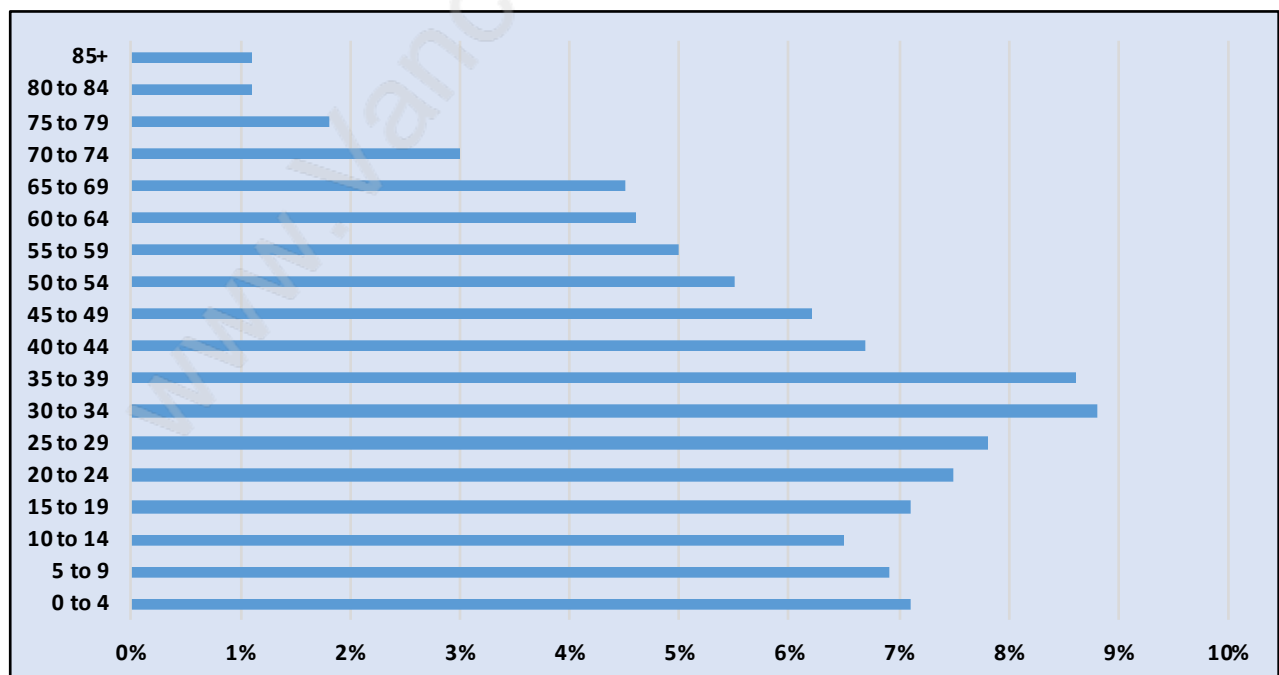

West Newton

Population Trends in West Newton

Population by Age in West Newton

Population Age 15+ by Income Status in West Newton

Total Population Age 15 - 42,760

Households by Income in West Newton

Total Number of Households - 14,345 / Average Household Income - \$89,222

Families in West Newton

Average Persons per Family - 4.1

Children at Home in West Newton

Total Number of Children at Home - 20,423

Family Structure in West Newton

Total Number of Families - 11,792 / Average Persons per Family - 4.1