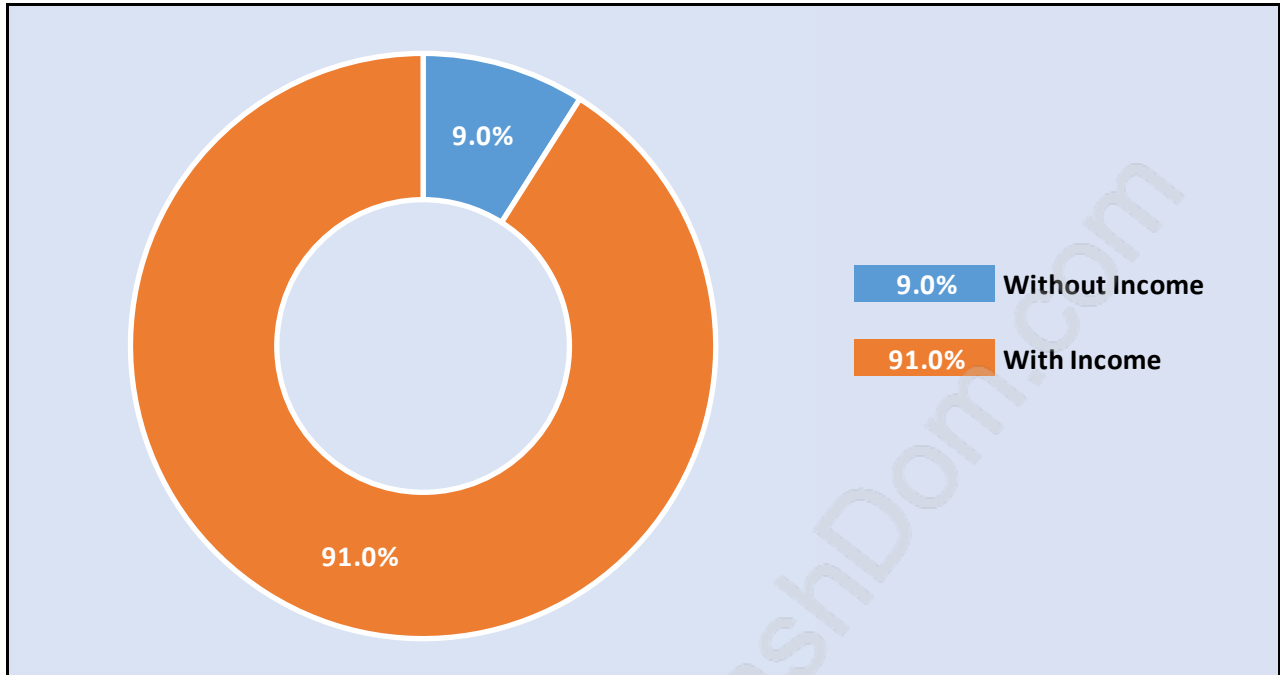

West Newton

Population Trends in West Newton

Population by Age in West Newton

Population Age 15+ by Income Status in West Newton

Total Population Age 15 - 42,760

Households by Income in West Newton

Total Number of Households - 14,345 / Average Household Income - \$89,222

Families in West Newton

Average Persons per Family - 4.1

Children at Home in West Newton

Total Number of Children at Home - 20,423

Family Structure in West Newton

Total Number of Families - 11,792 / Average Persons per Family - 4.1