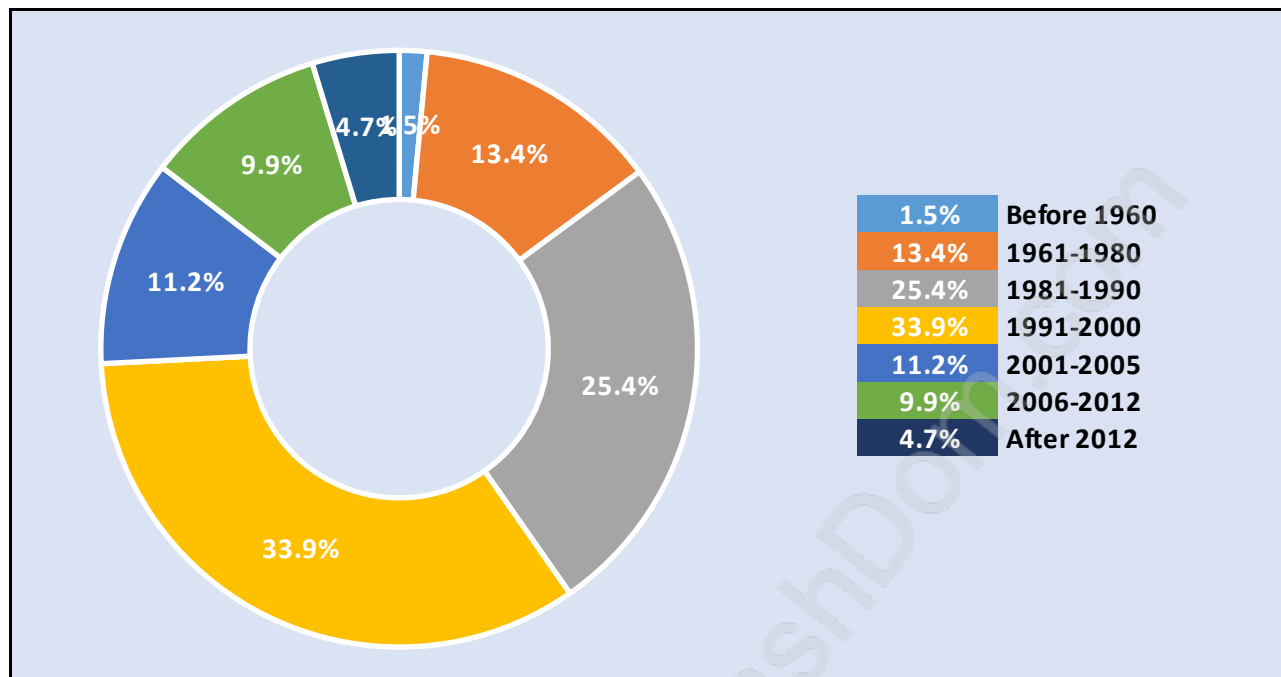

West Newton

Population Trends in West Newton

Population by Age in West Newton

Population Age 15+ by Income Status in West Newton

Total Population Age 15 - 42,760

Households by Income in West Newton

Total Number of Households - 14,345 / Average Household Income - \$89,222

Families in West Newton

Average Persons per Family - 4.1

Children at Home in West Newton

Total Number of Children at Home - 20,423

Family Structure in West Newton

Total Number of Families - 11,792 / Average Persons per Family - 4.1

Travel To Work in (from) West Newton

Occupied Dwellings by Structure Type in West Newton

Dominant Bulding Type - Apartment, building low and high rise

Private Dwellings by Period of Construction in West Newton

Dominant Period of Construction - 1991-2000

Population by Religion in West Newton

Population by Home Languages in West Newton