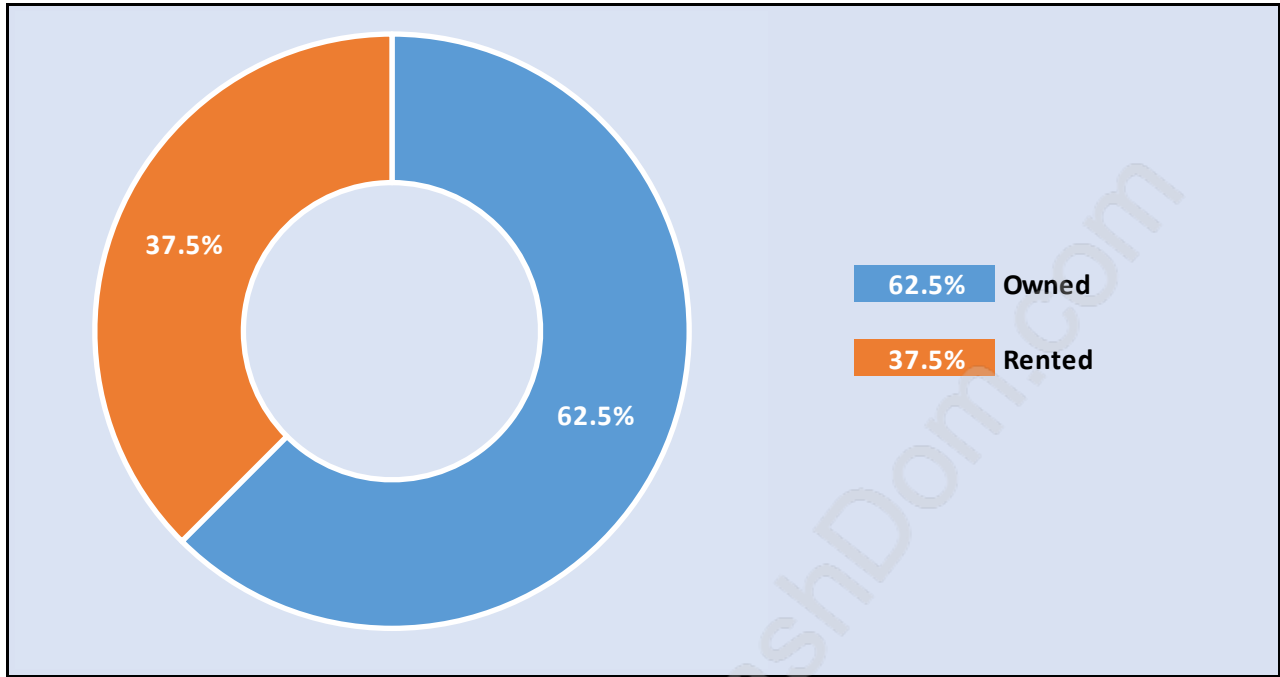

Dwellings in West Newton