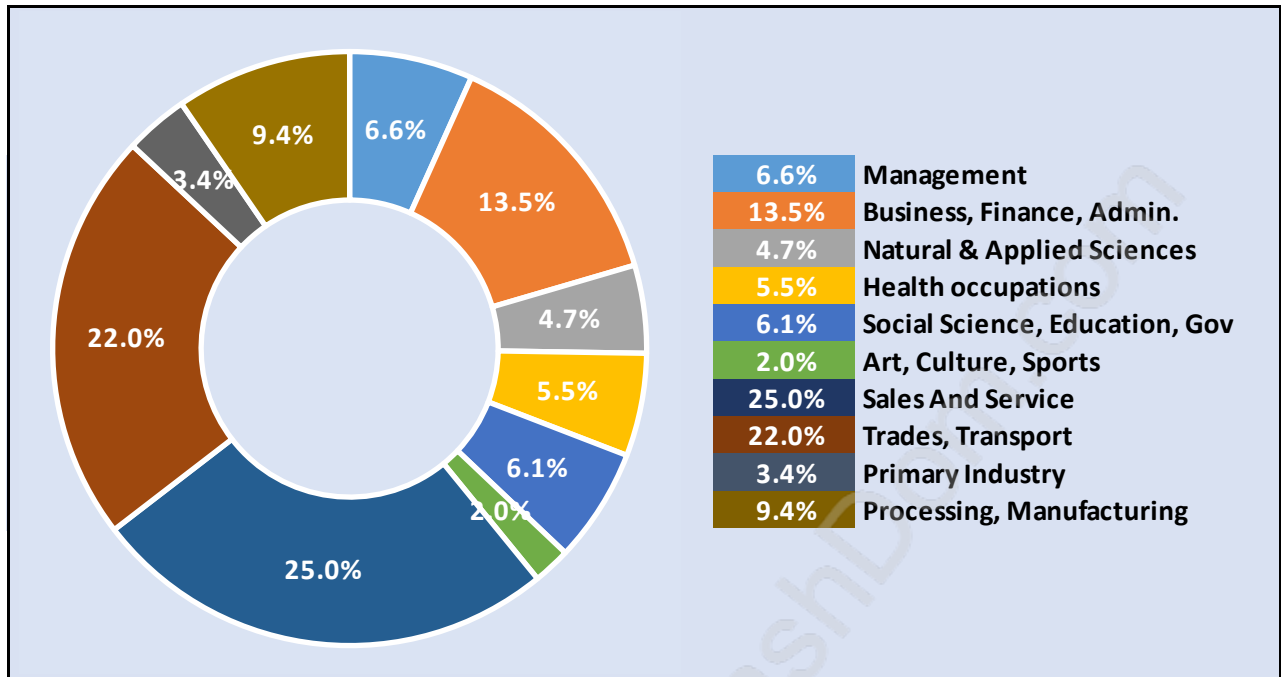

West Newton

Population Trends in West Newton

Population by Age in West Newton

Population Age 15+ by Income Status in West Newton

Total Population Age 15 - 42,760

Households by Income in West Newton

Total Number of Households - 14,345 / Average Household Income - \$89,222

Households by Household Size in West Newton

Total Number of Households - 14,345

Dwellings in West Newton

Population Age 15+ in West Newton

Labour Force by Occupation in West Newton

Labour Force Participation in West Newton