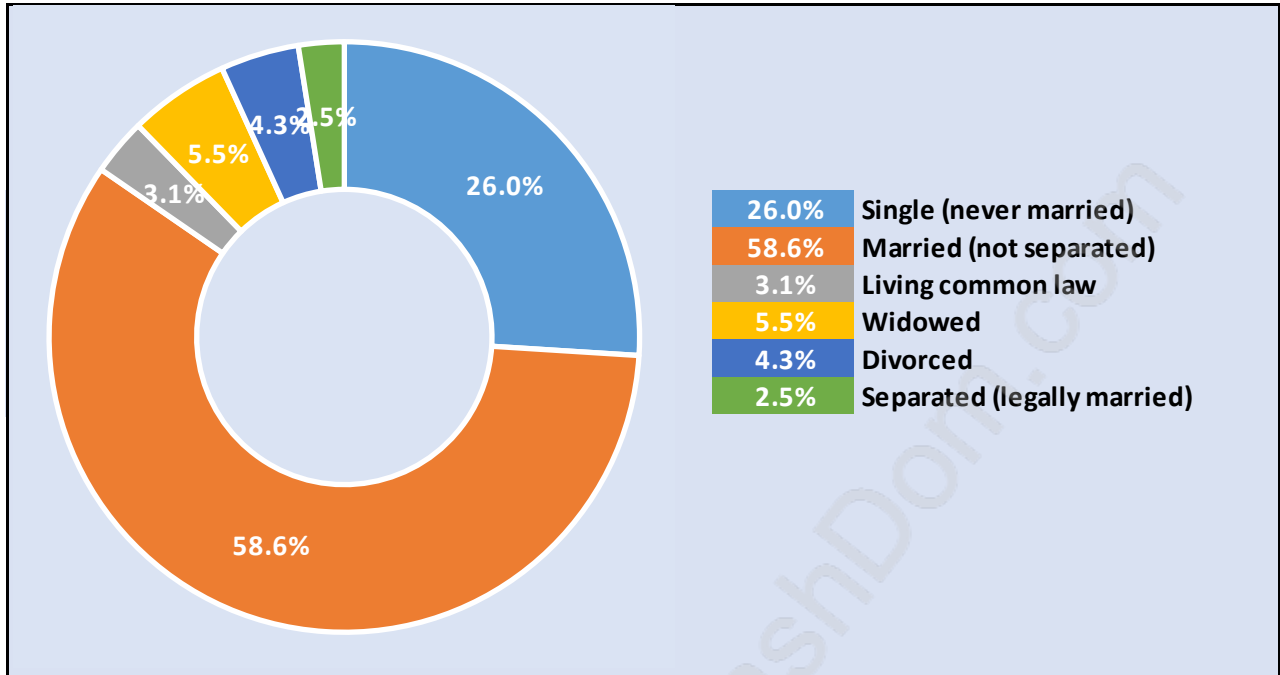

West Newton

Population Trends in West Newton

Population by Age in West Newton

Population Age 15+ by Income Status in West Newton

Total Population Age 15 - 42,760

Households by Income in West Newton

Total Number of Households - 14,345 / Average Household Income - \$89,222

Families in West Newton

Average Persons per Family - 4.1

Children at Home in West Newton

Total Number of Children at Home - 20,423

Family Structure in West Newton

Total Number of Families - 11,792 / Average Persons per Family - 4.1

Households by Household Size in West Newton

Total Number of Households - 14,345

Dwellings in West Newton

Population Age 15+ in West Newton

Labour Force by Occupation in West Newton

Labour Force Participation in West Newton