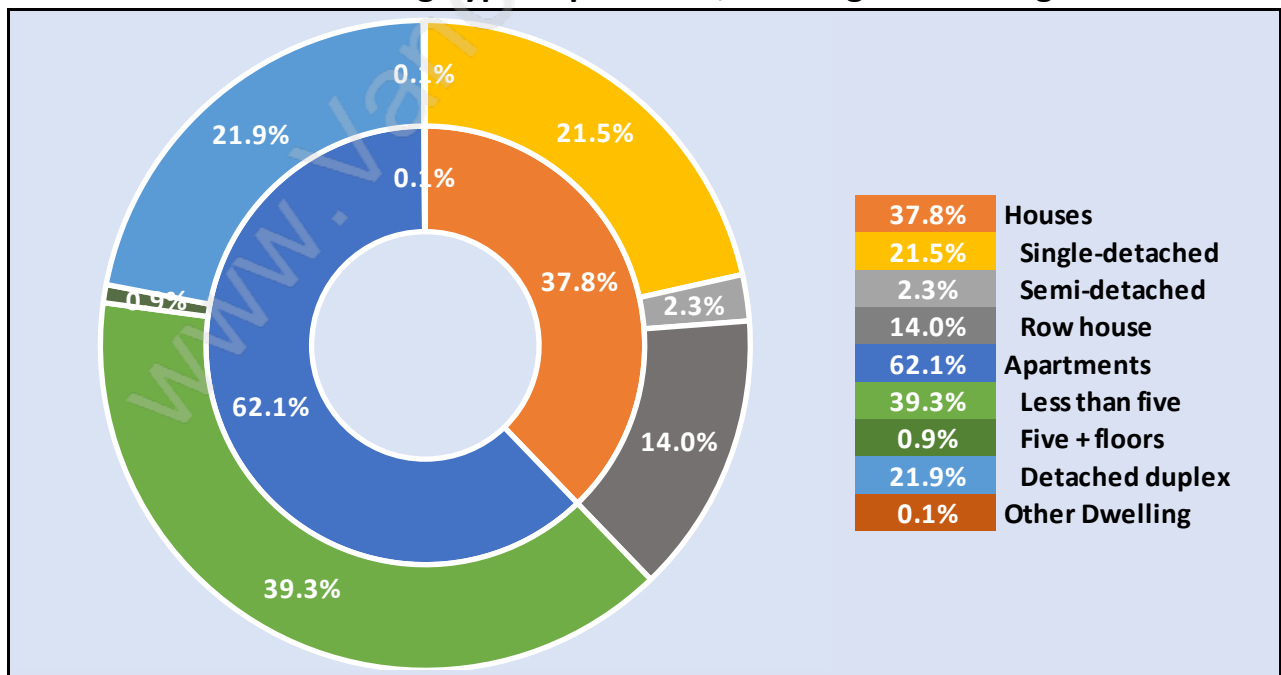

West Newton

Population Trends in West Newton

Population by Age in West Newton

Population Age 15+ by Income Status in West Newton

Total Population Age 15 - 42,760

Households by Income in West Newton

Total Number of Households - 14,345 / Average Household Income - \$89,222

Families in West Newton

Average Persons per Family - 4.1

Children at Home in West Newton

Total Number of Children at Home - 20,423

Family Structure in West Newton

Total Number of Families - 11,792 / Average Persons per Family - 4.1

Households by Household Size in West Newton

Total Number of Households - 14,345

Dwellings in West Newton

Population Age 15+ in West Newton

Labour Force by Occupation in West Newton

Labour Force Participation in West Newton

Travel To Work in (from) West Newton

Occupied Dwellings by Structure Type in West Newton

Dominant Bulding Type - Apartment, building low and high rise

Private Dwellings by Period of Construction in West Newton