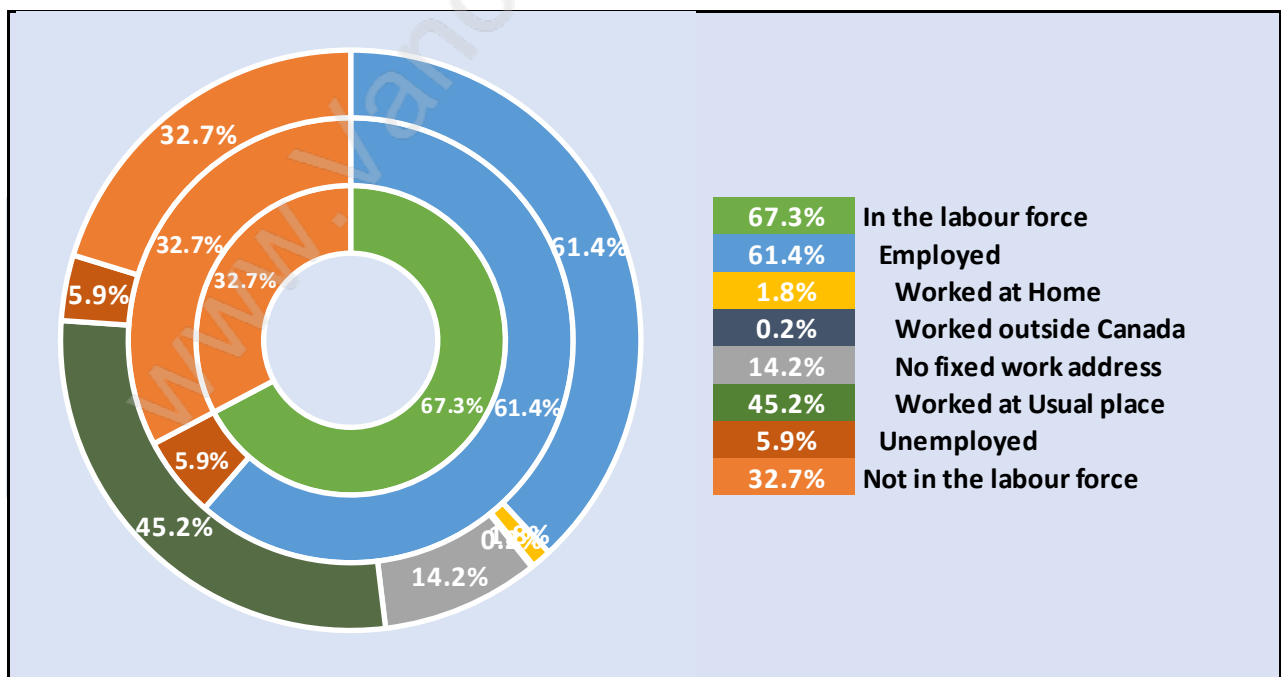

West Newton

Population Trends in West Newton

Population by Age in West Newton

Population Age 15+ by Income Status in West Newton

Total Population Age 15 - 42,760

Households by Income in West Newton

Total Number of Households - 14,345 / Average Household Income - \$89,222

Families in West Newton

Average Persons per Family - 4.1

Children at Home in West Newton

Total Number of Children at Home - 20,423

Family Structure in West Newton

Total Number of Families - 11,792 / Average Persons per Family - 4.1

Households by Household Size in West Newton

Total Number of Households - 14,345

Dwellings in West Newton

Population Age 15+ in West Newton

Labour Force by Occupation in West Newton

Labour Force Participation in West Newton