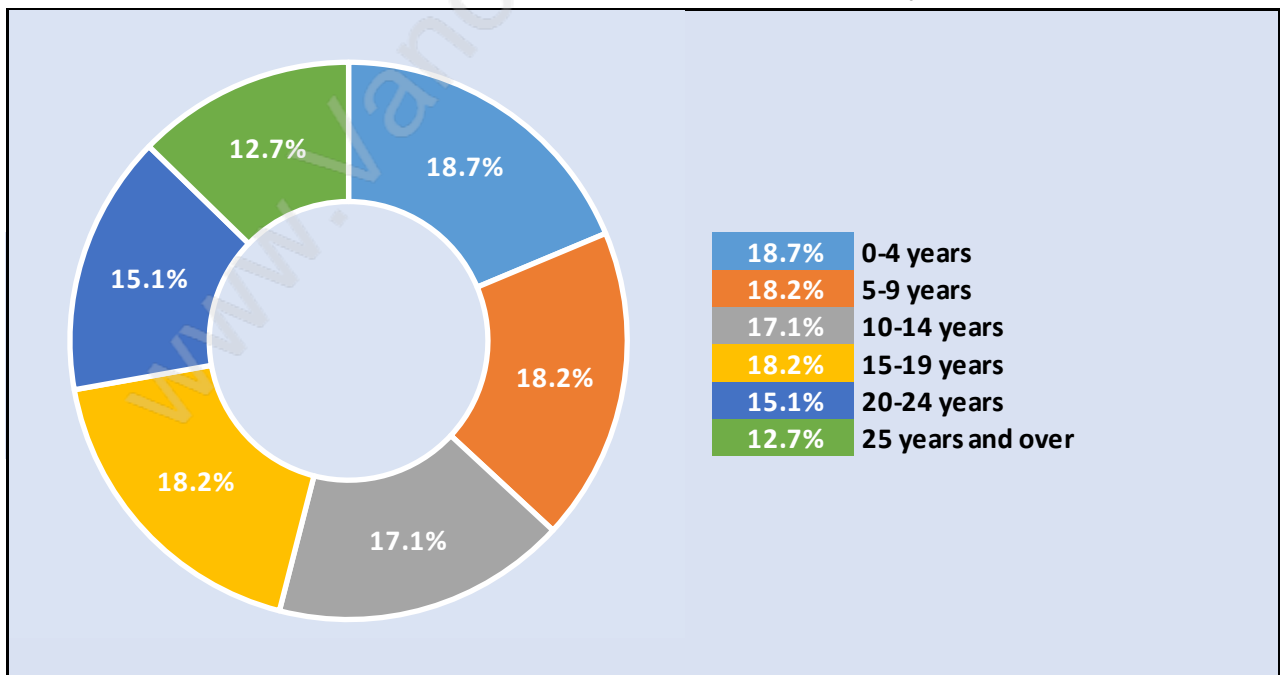

West Newton

Population Trends in West Newton

Population by Age in West Newton

Population Age 15+ by Income Status in West Newton

Total Population Age 15 - 42,760

Households by Income in West Newton

Total Number of Households - 14,345 / Average Household Income - \$89,222

Families in West Newton

Average Persons per Family - 4.1

Children at Home in West Newton

Total Number of Children at Home - 20,423

Family Structure in West Newton

Total Number of Families - 11,792 / Average Persons per Family - 4.1