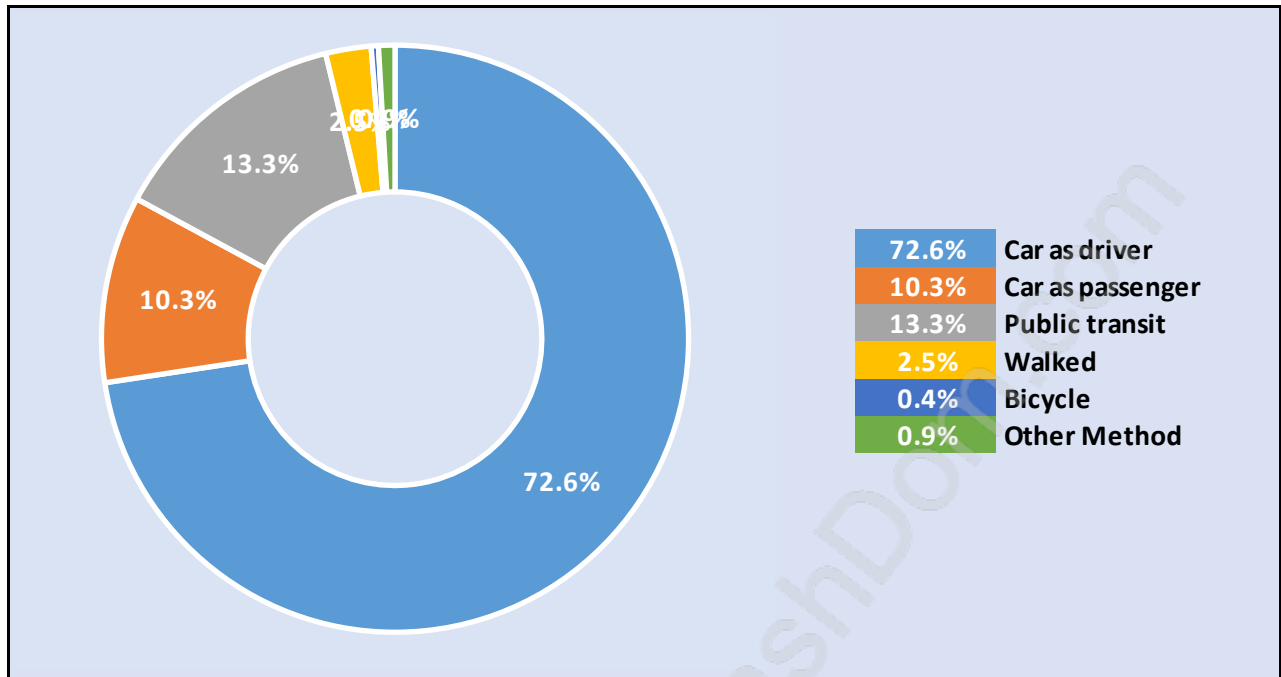

Travel To Work in (from) West Newton