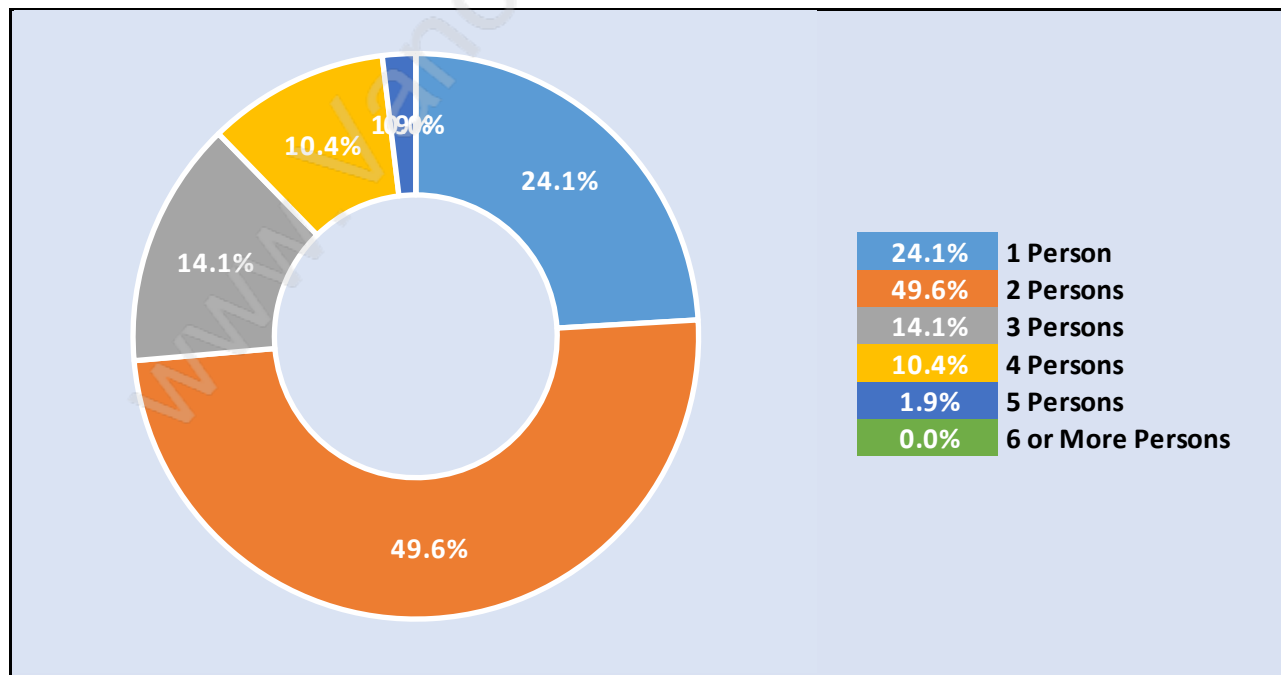

Households by Household Size in Westham Island

Total Number of Households - 186