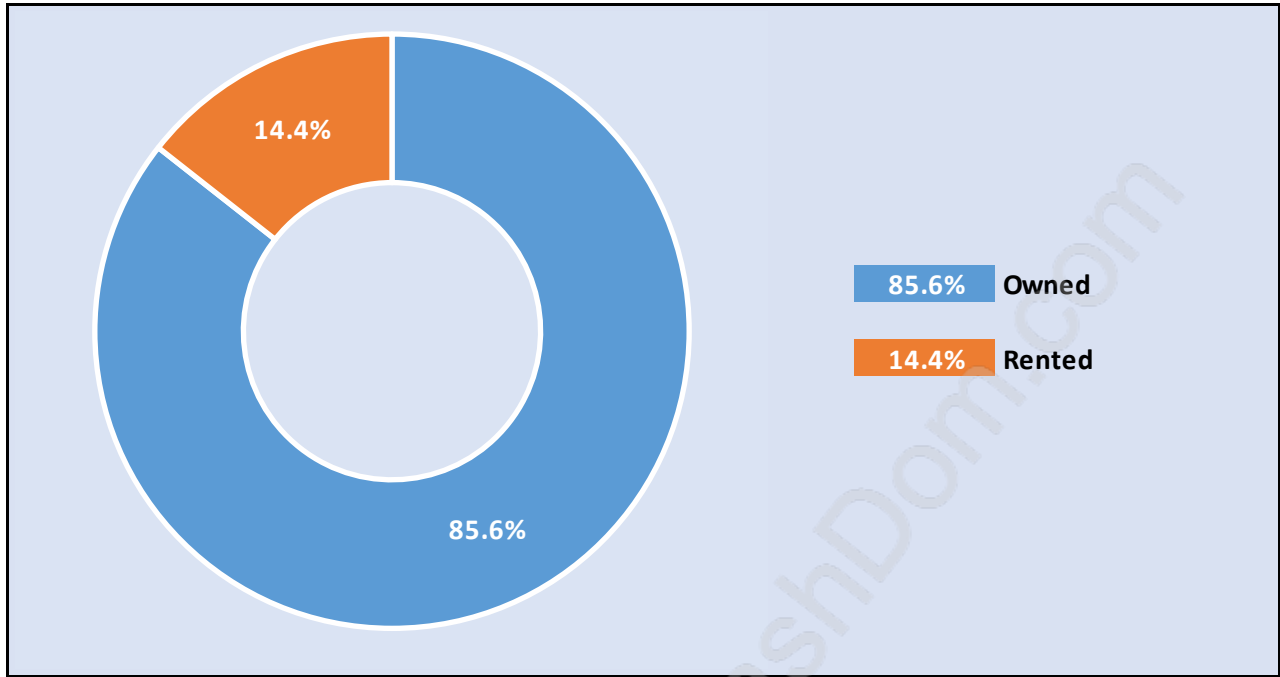

Dwellings in Westham Island