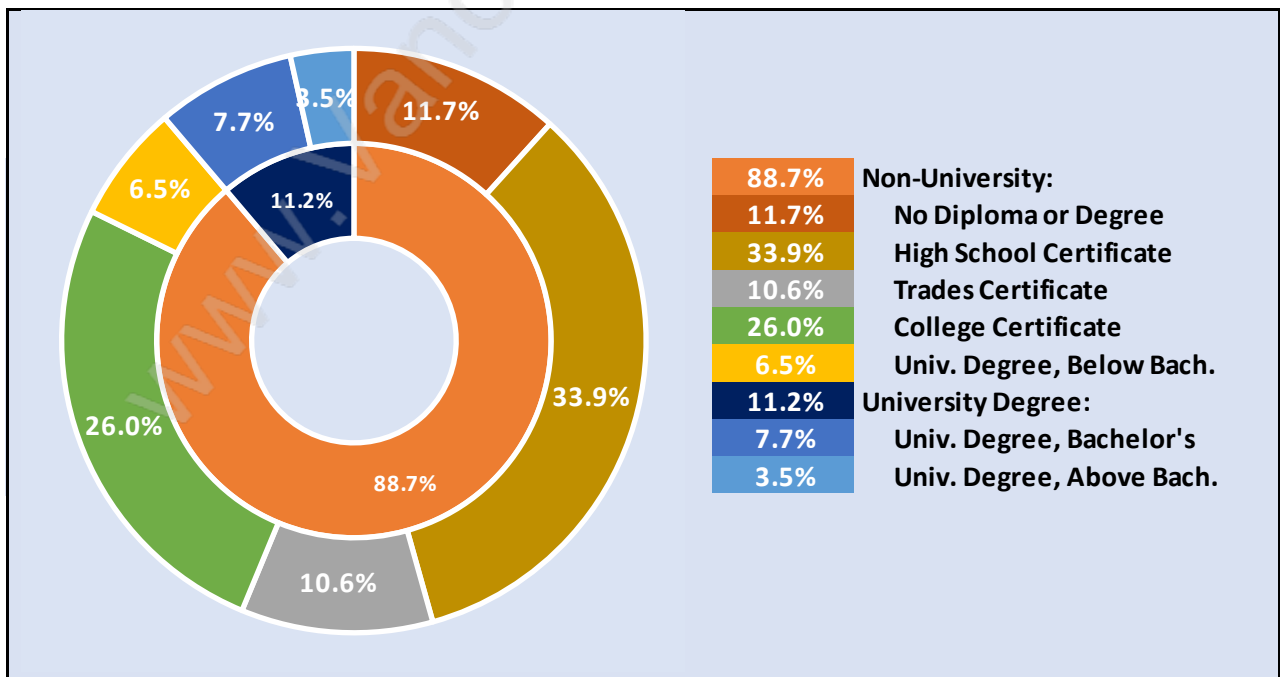

Population Age 15+ in Westham Island