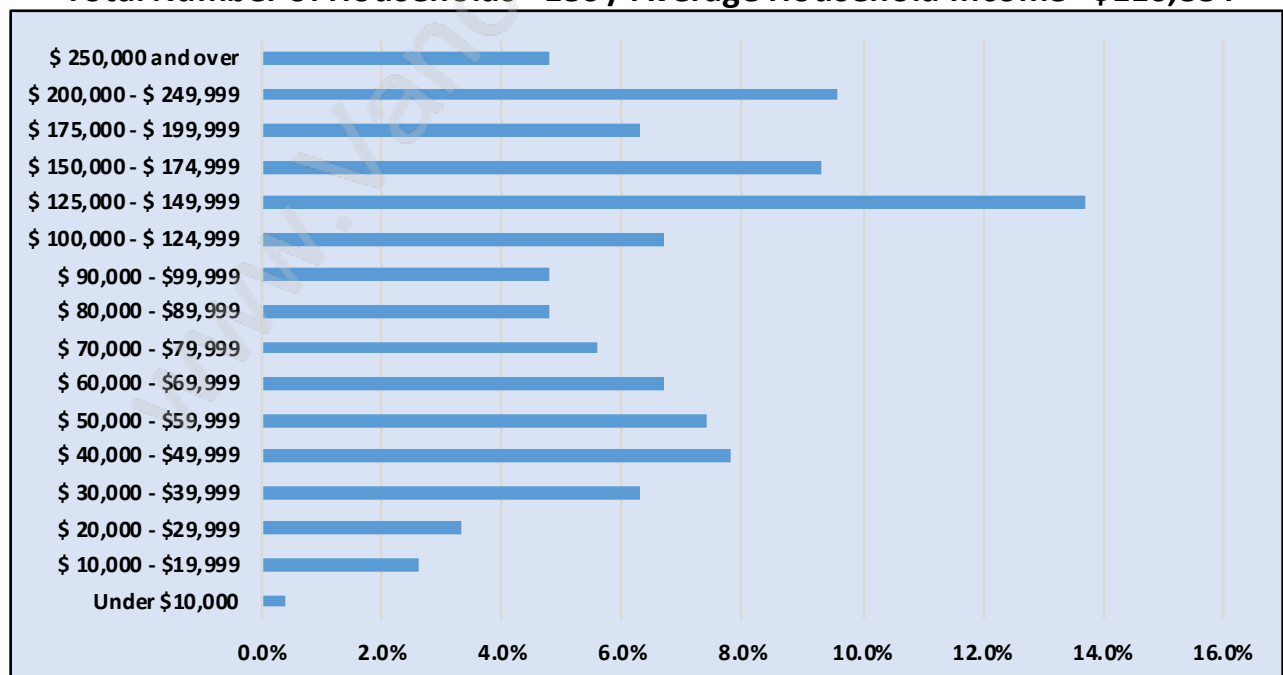

Households by Income in Westham Island

Total Number of Households - 186 / Average Household Income - $116,884