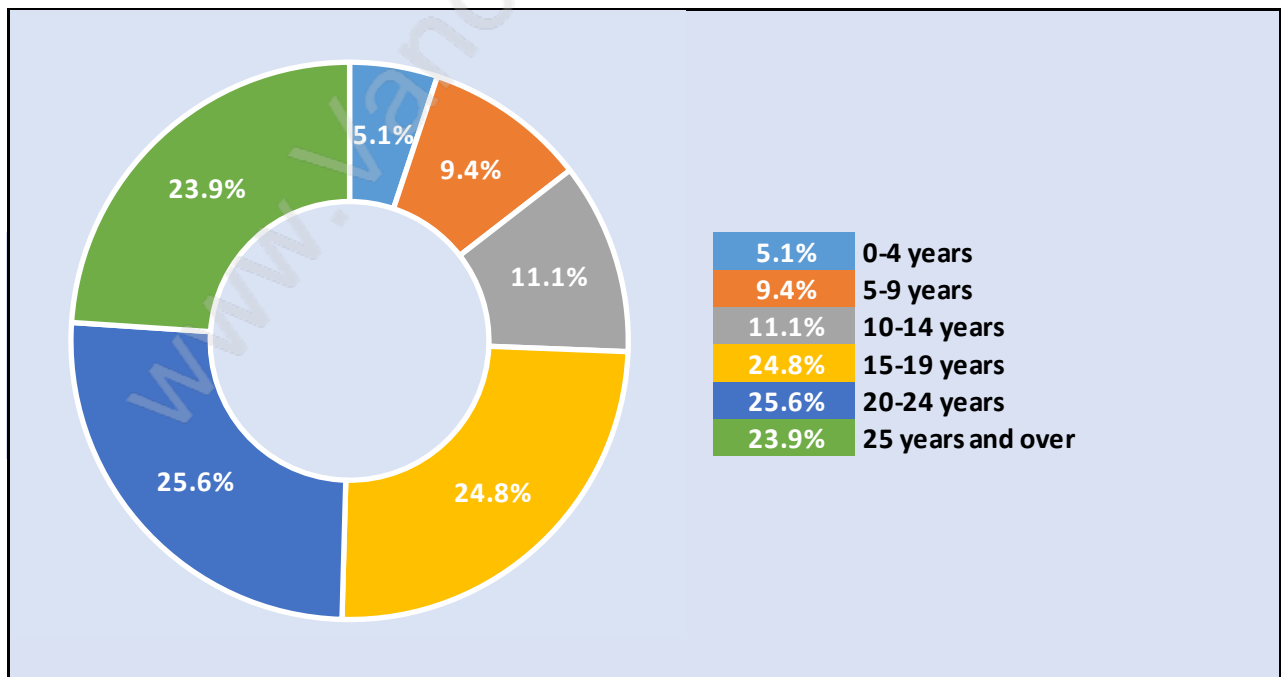

Children at Home in Westham Island

Total Number of Children at Home - 81