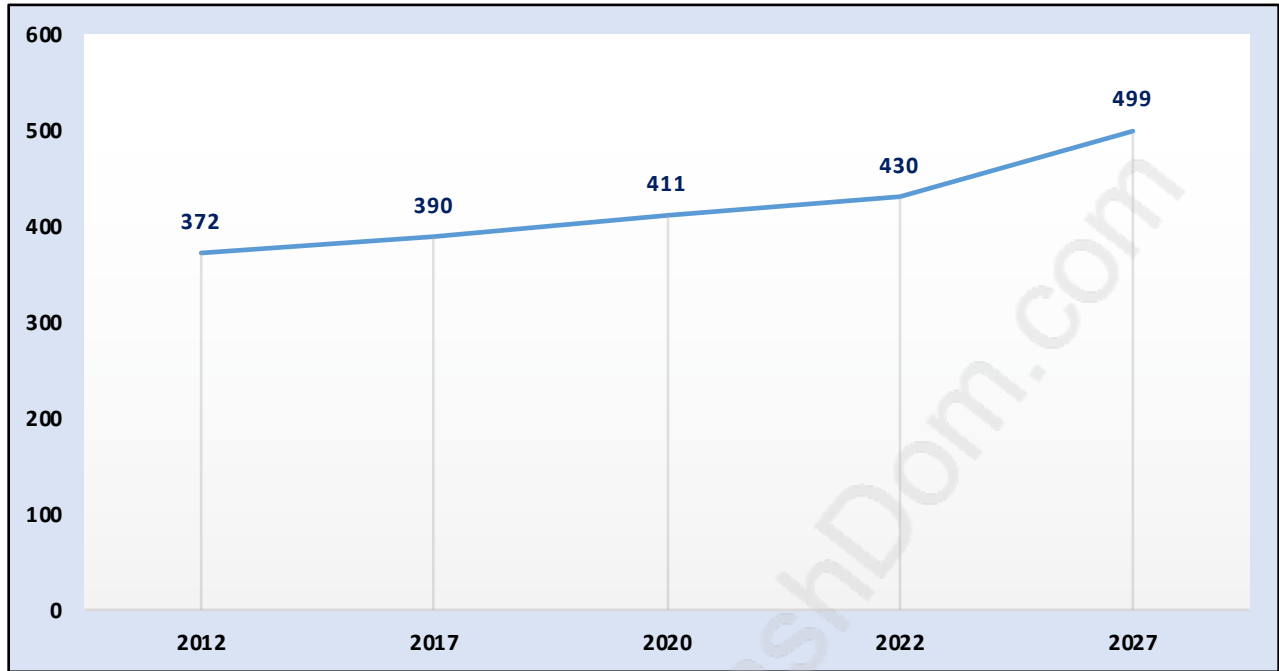

## Population Trends in Westham Island

## Population by Age in Westham Island

## Population Age 15+ by Income Status in Westham Island

Total Population Age 15 - 411

### Dominant Period of Construction - Before 1960