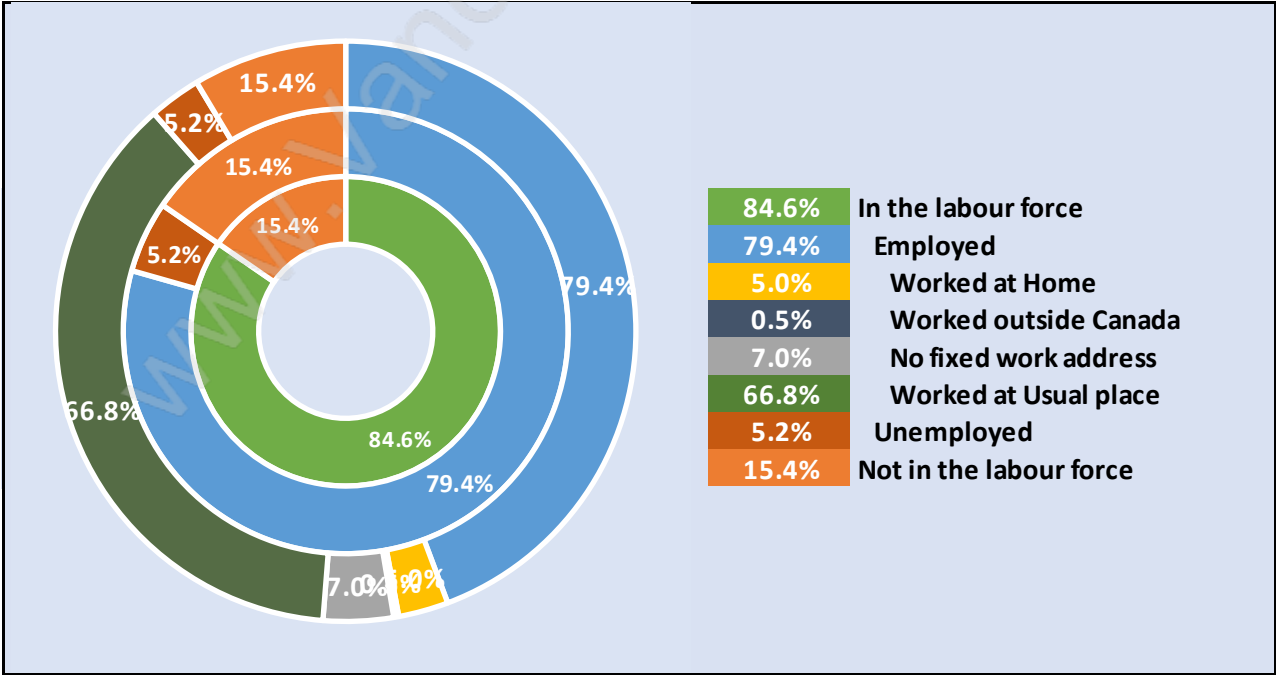

Labour Force Participation in Westham Island