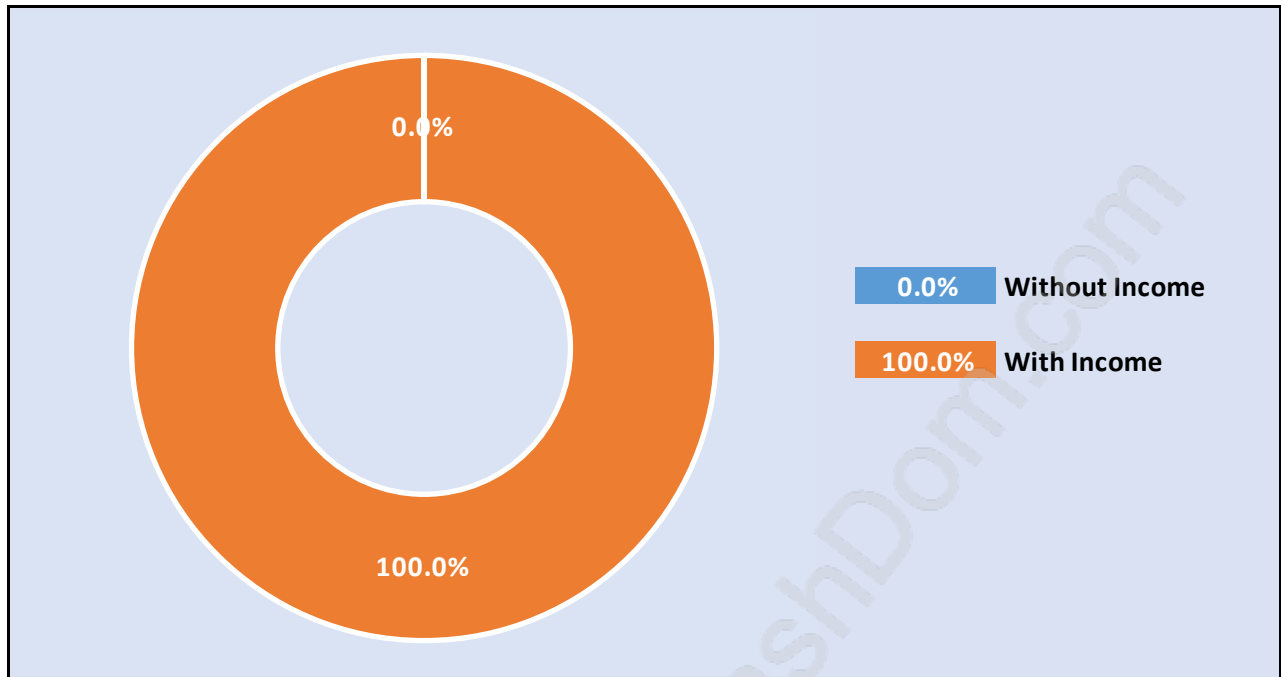

## Population Trends in Westham Island

## Population by Age in Westham Island

## Population Age 15+ by Income Status in Westham Island

Total Population Age 15 - 411