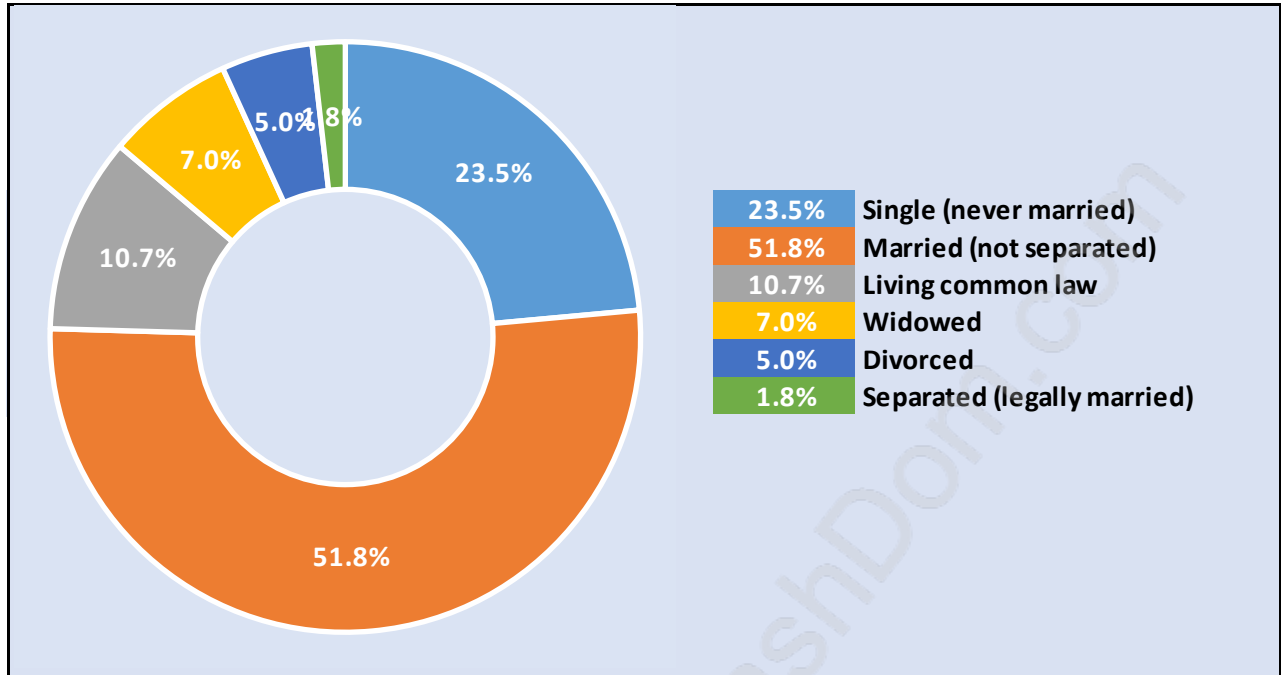

Families in Westham Island

Average Persons per Family - 2.4