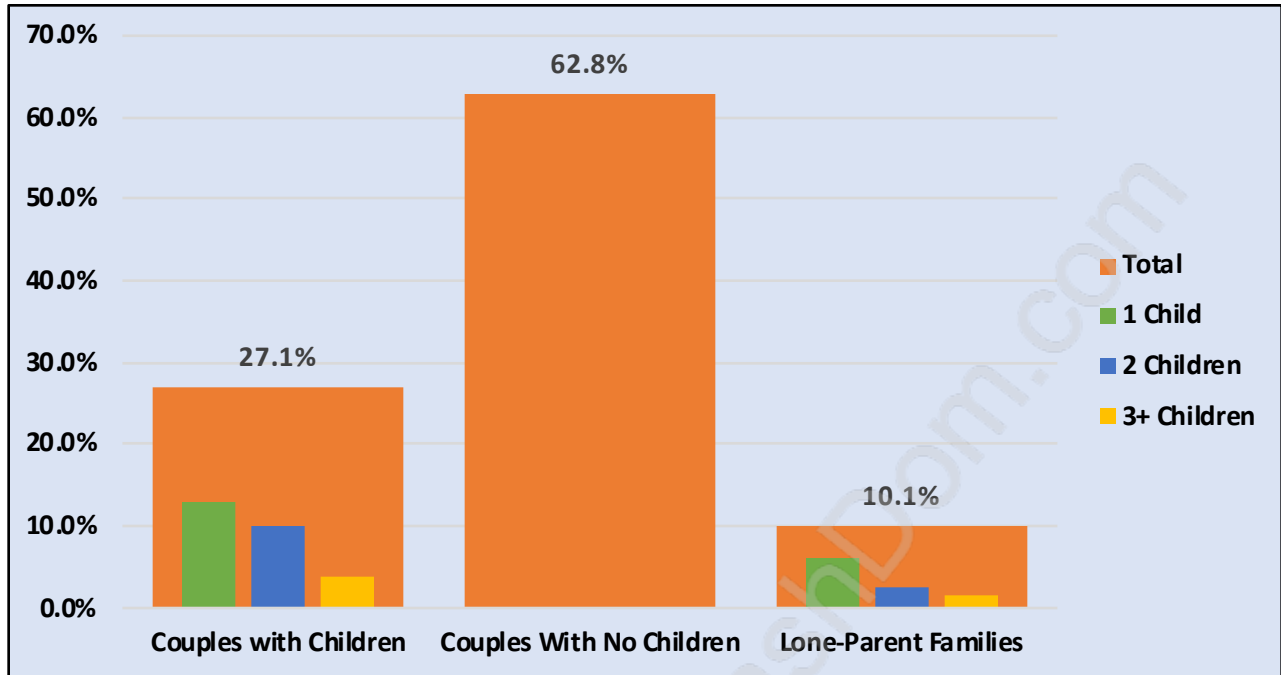

Family Structure in Westham Island

Total Number of Families - 137 / Average Persons per Family - 2.4