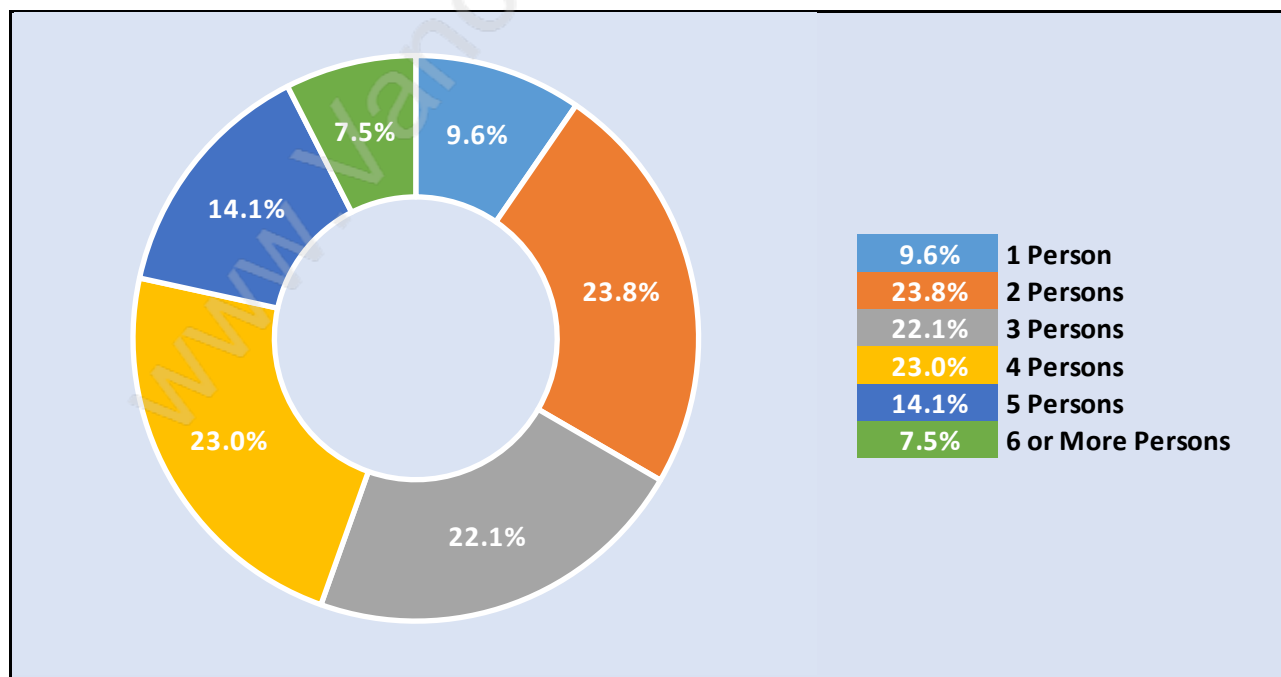

Households by Household Size in Westhill

Total Number of Households - 174