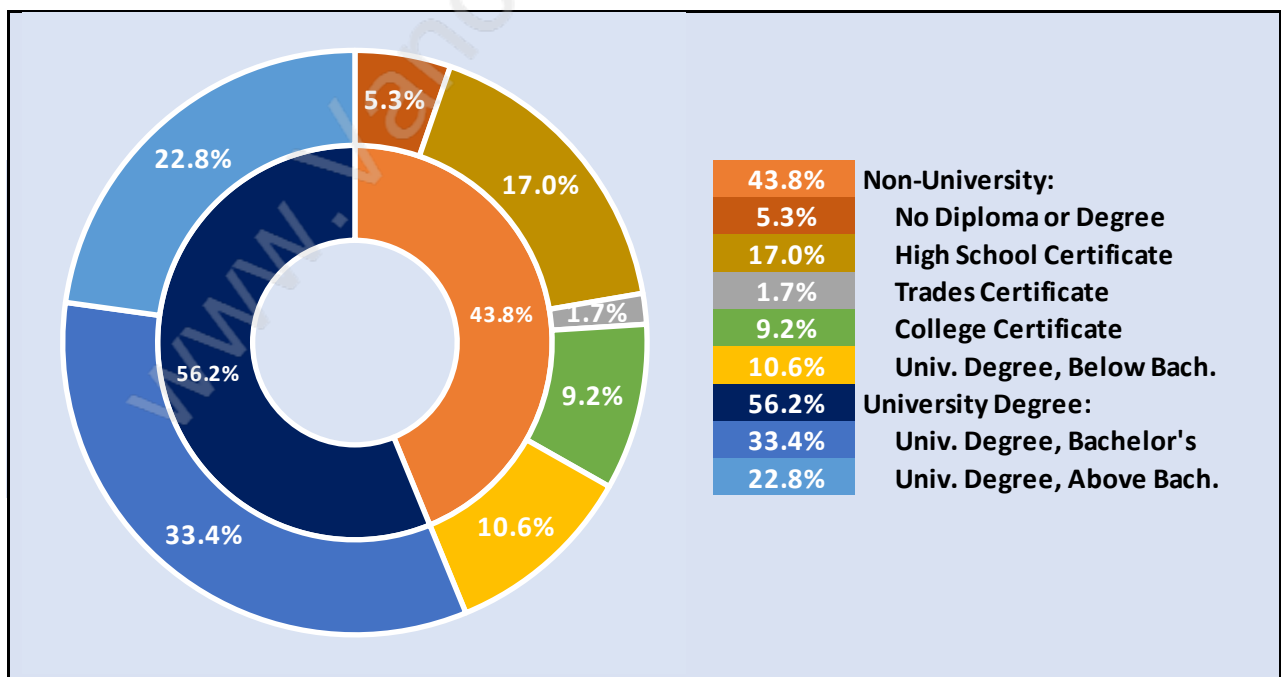

Population Age 15+ in Westhill