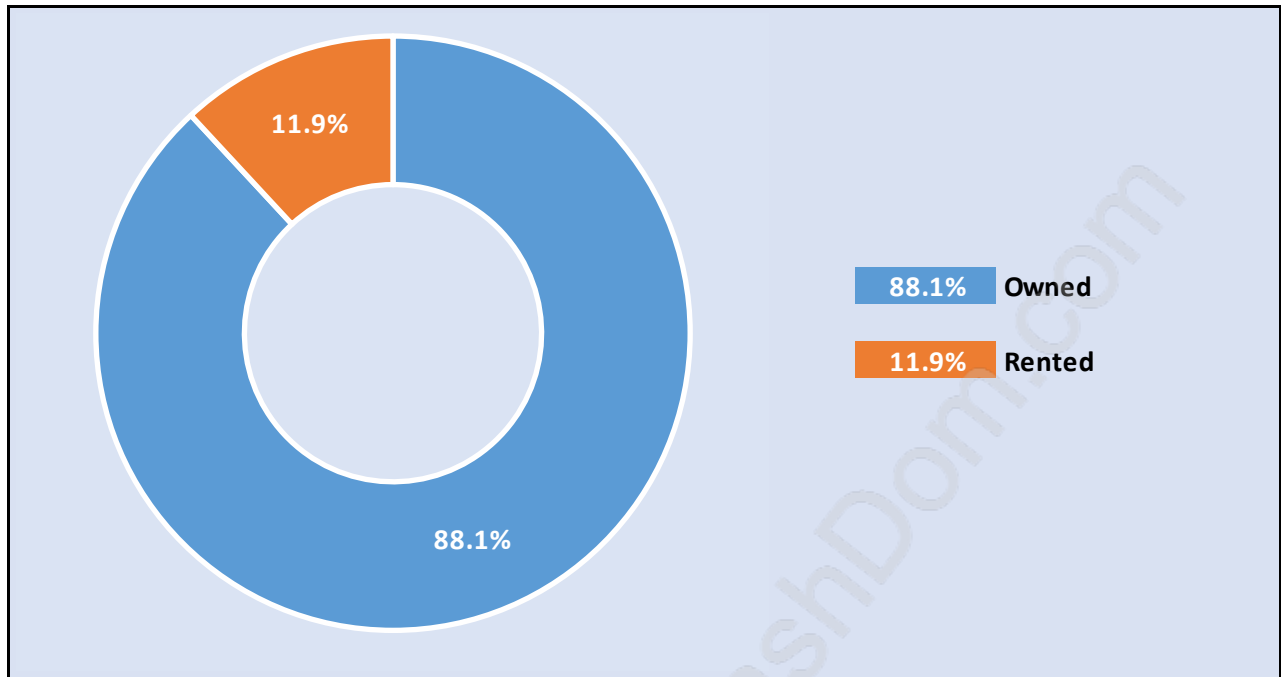

Dwellings in Westhill