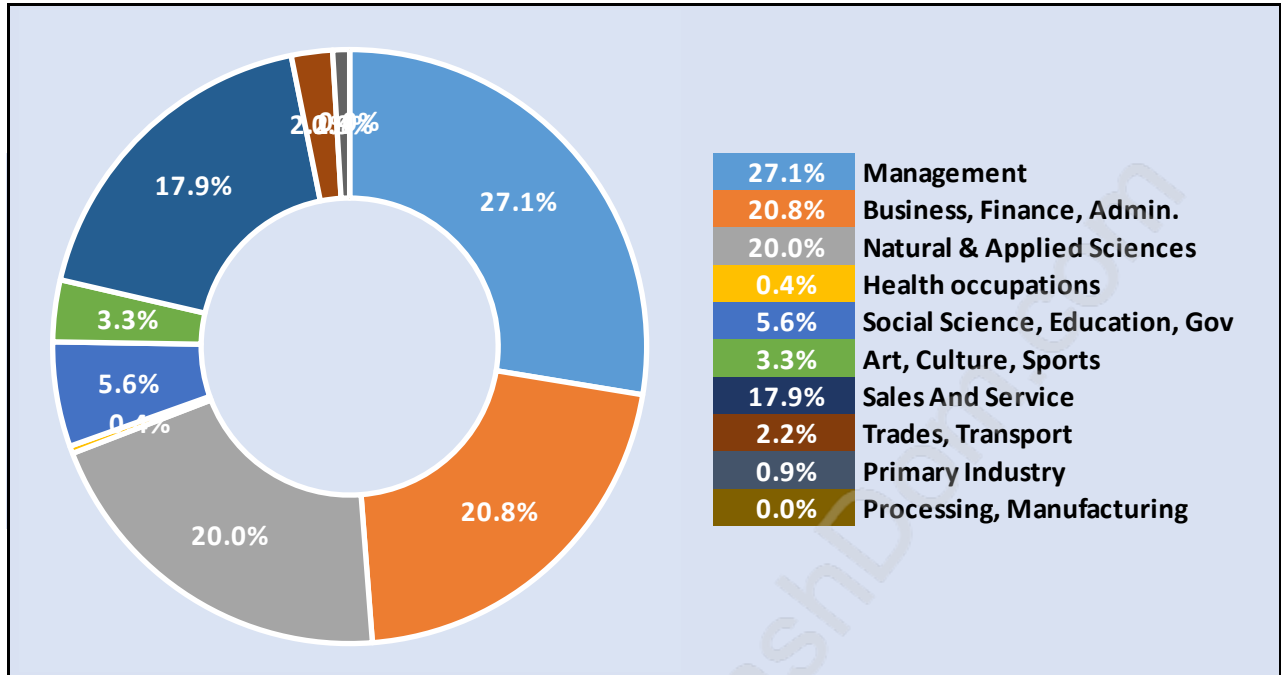

Labour Force by Occupation in Westhill