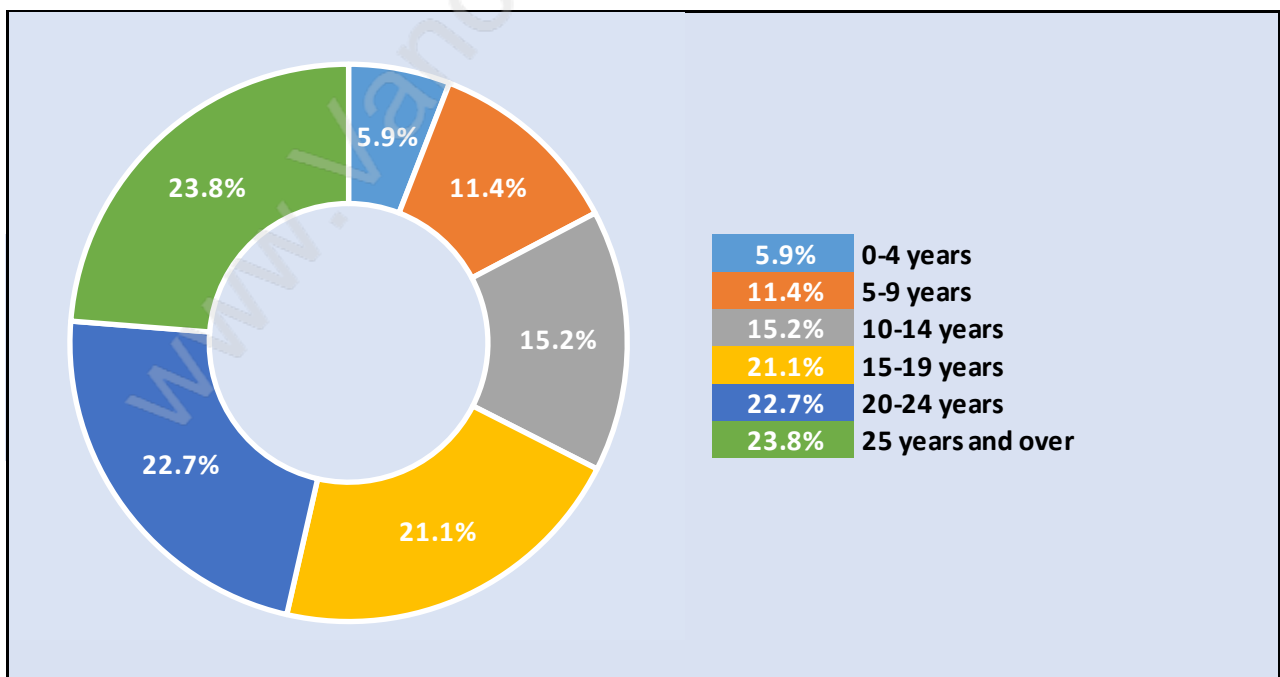

Children at Home in Westhill

Total Number of Children at Home - 202