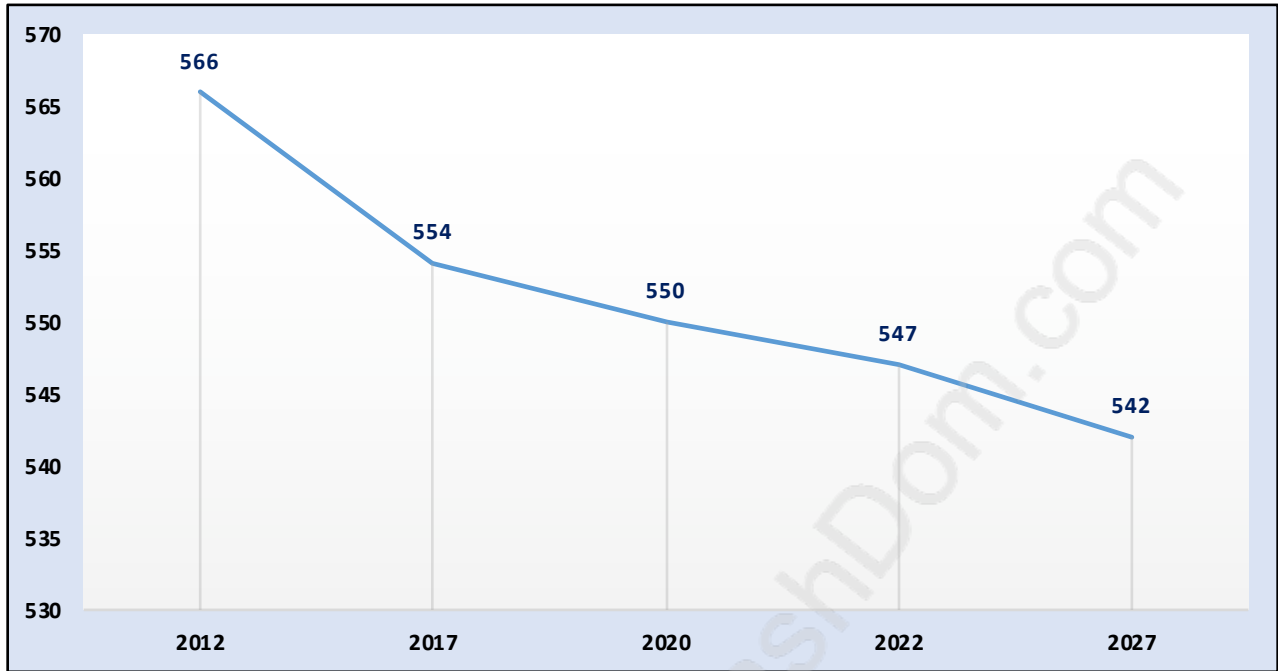

## Population Trends in Westhill

# Population Age 15+ by Income Status in Westhill

Total Population Age 15 - 501

### Dominant Period of Construction - 1991-2000