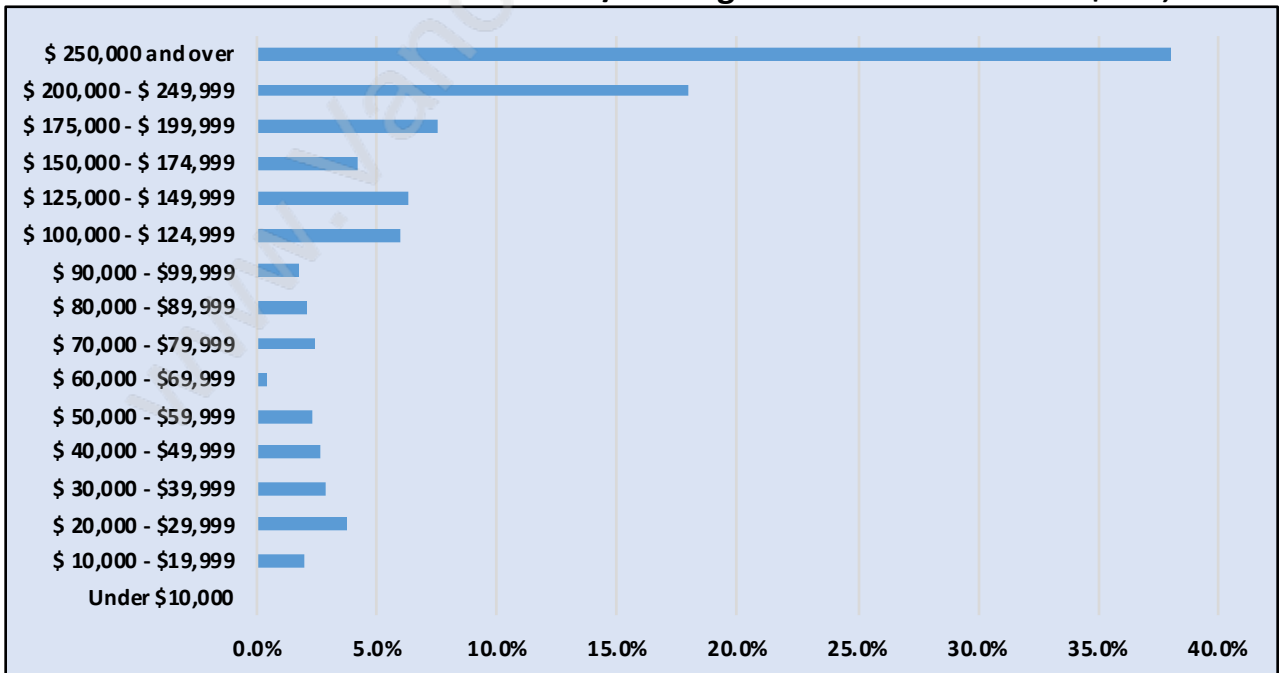

Households by Income in Westhill

Total Number of Households - 174 / Average Household Income - $359,082