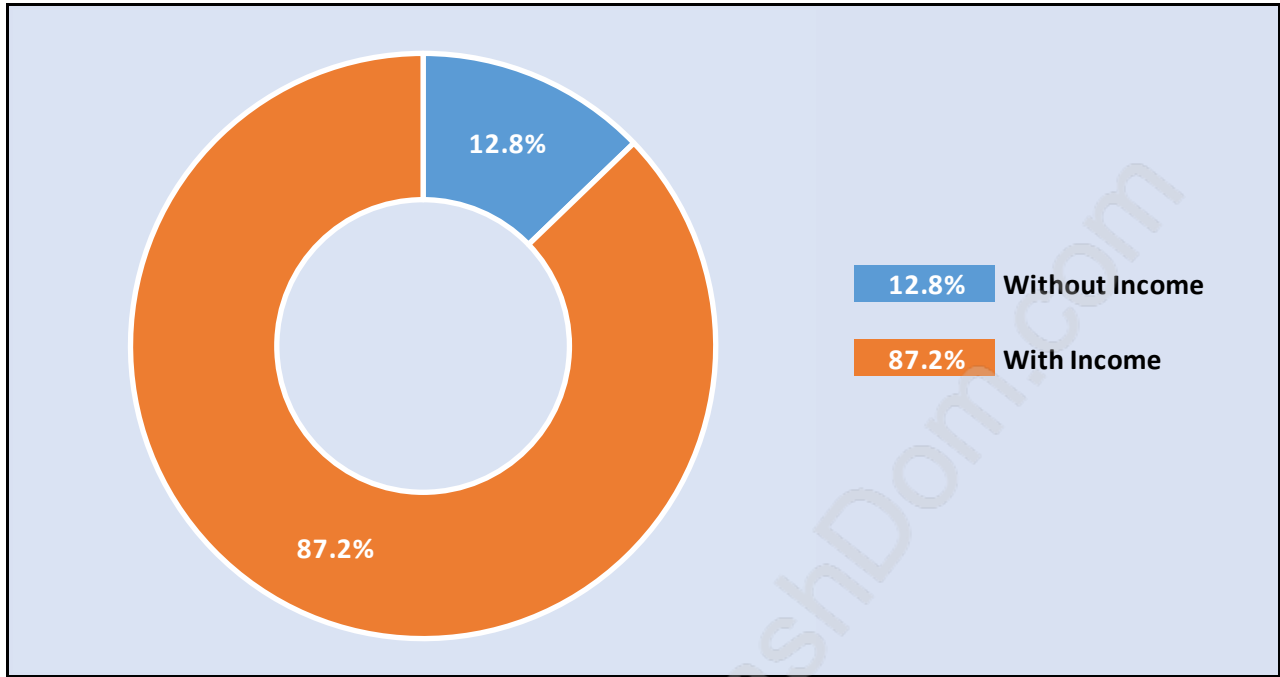

## Population Trends in Westhill

## Population by Age in Westhill

# Population Age 15+ by Income Status in Westhill

Total Population Age 15 - 501