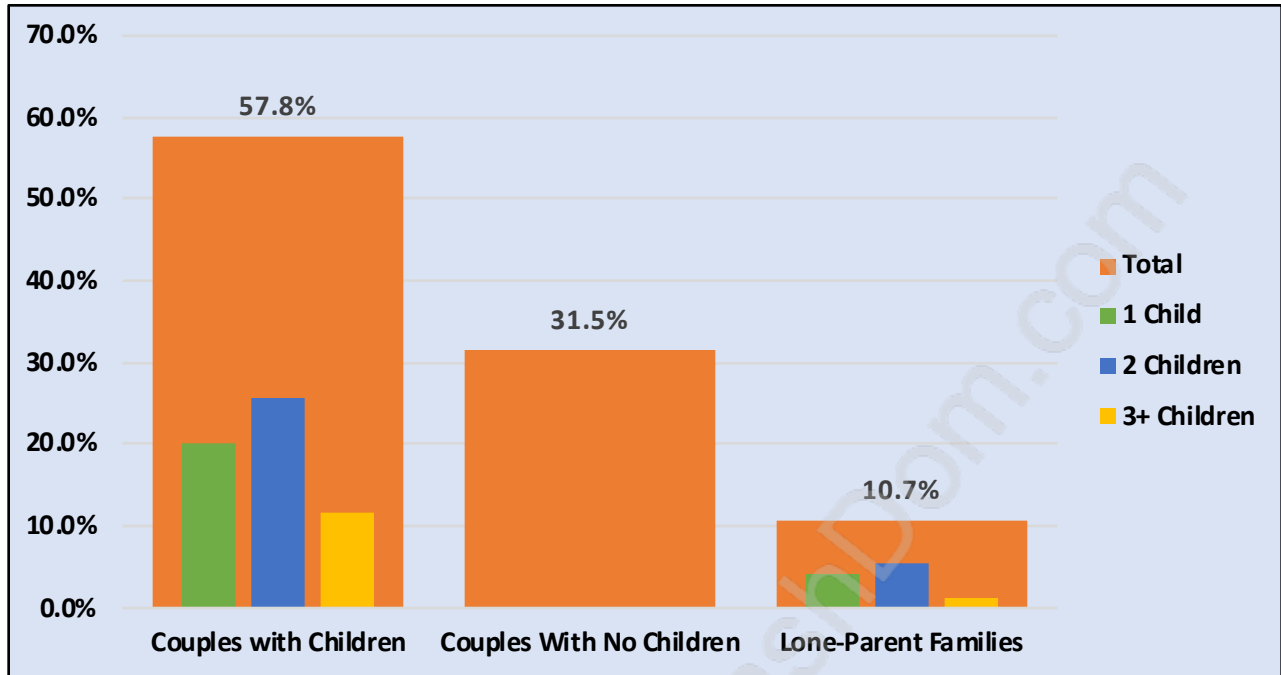

Family Structure in Westhill

Total Number of Families - 147 / Average Persons per Family - 3.2