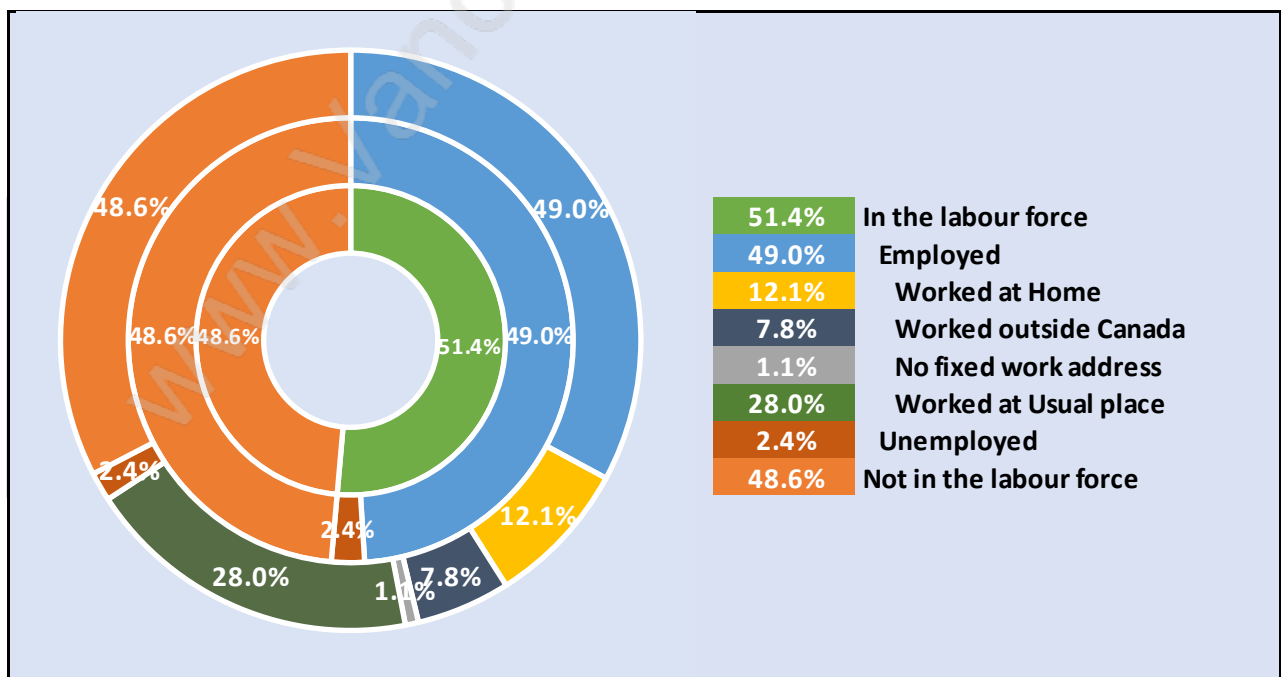

Labour Force Participation in Westhill