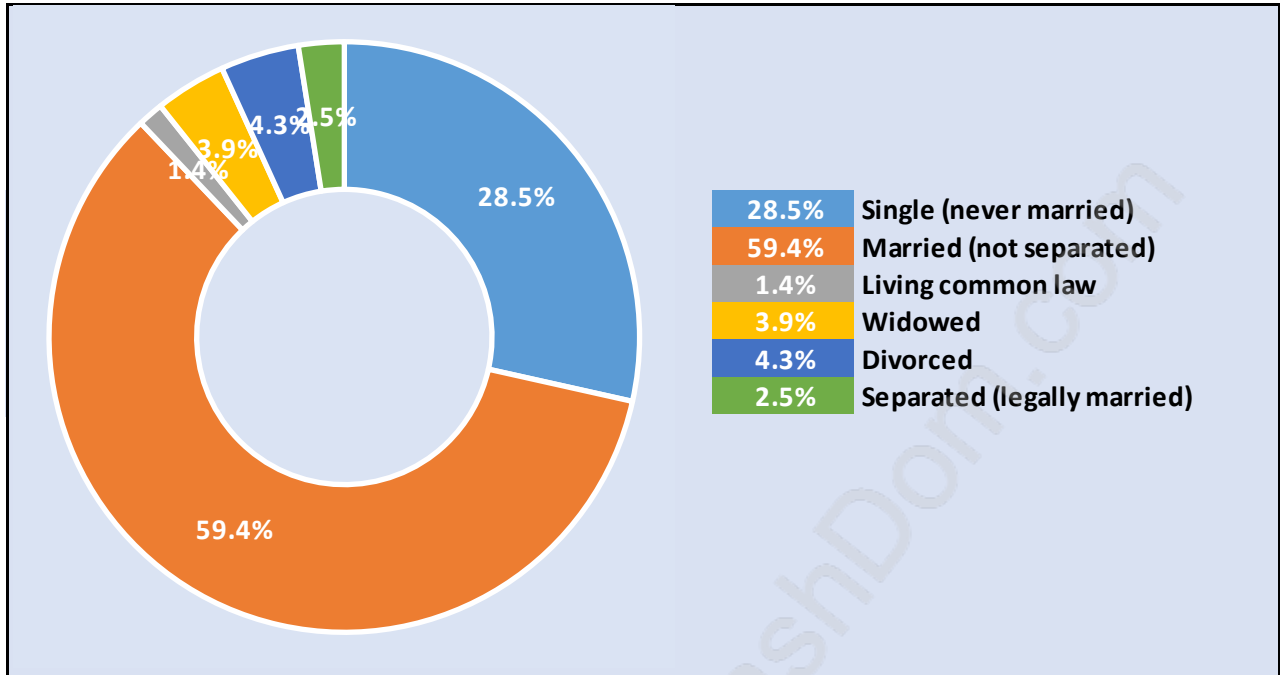

Families in Westhill

Average Persons per Family - 3.2