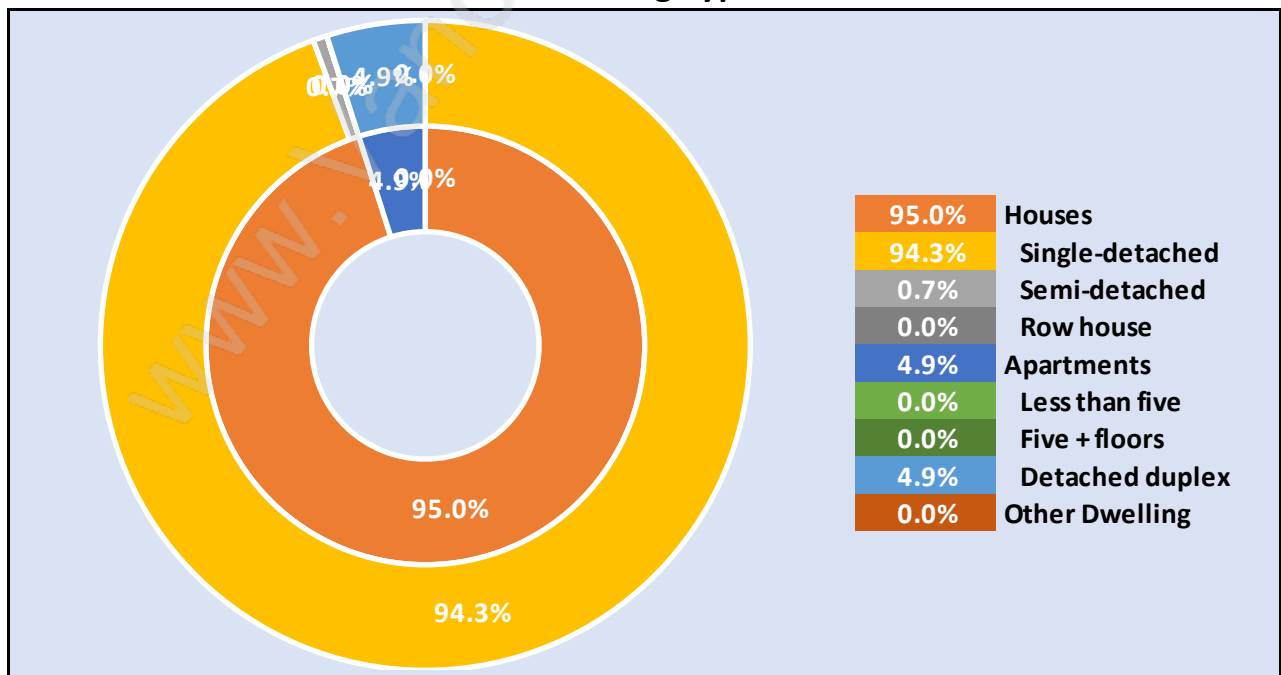

Occupied Dwellings by Structure Type in Westhill

Dominant Bulding Type - Houses