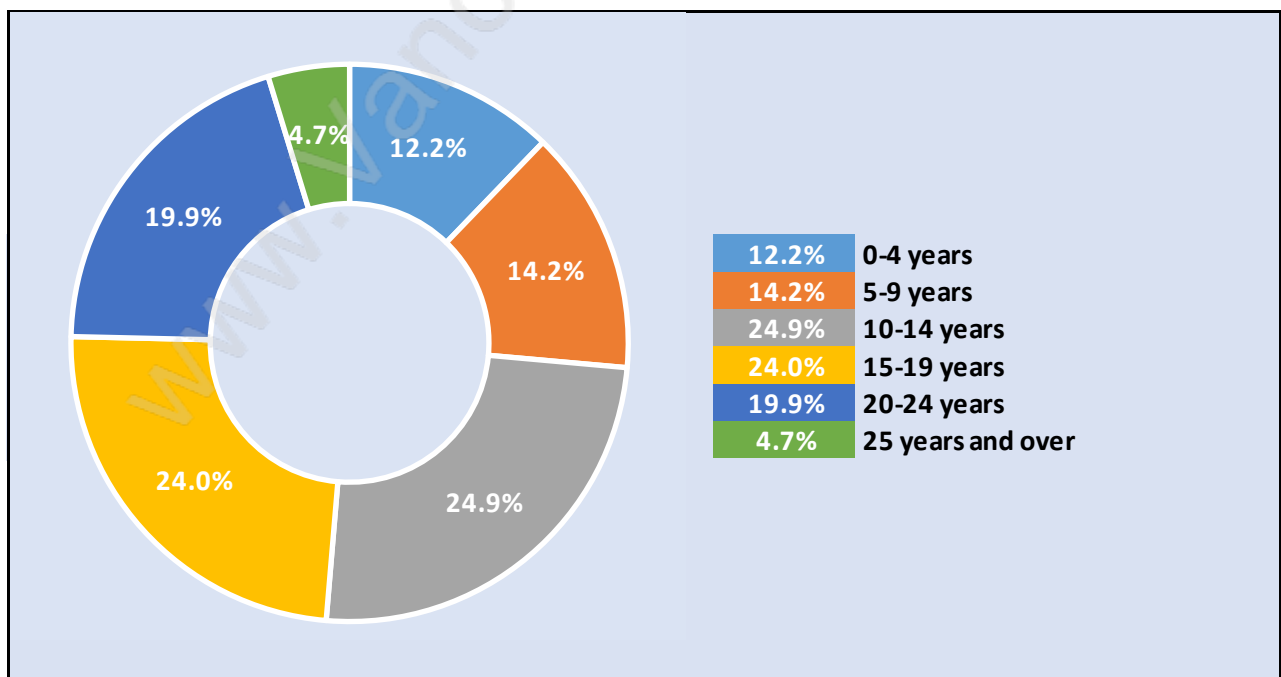

Children at Home in Westmount

Total Number of Children at Home - 445