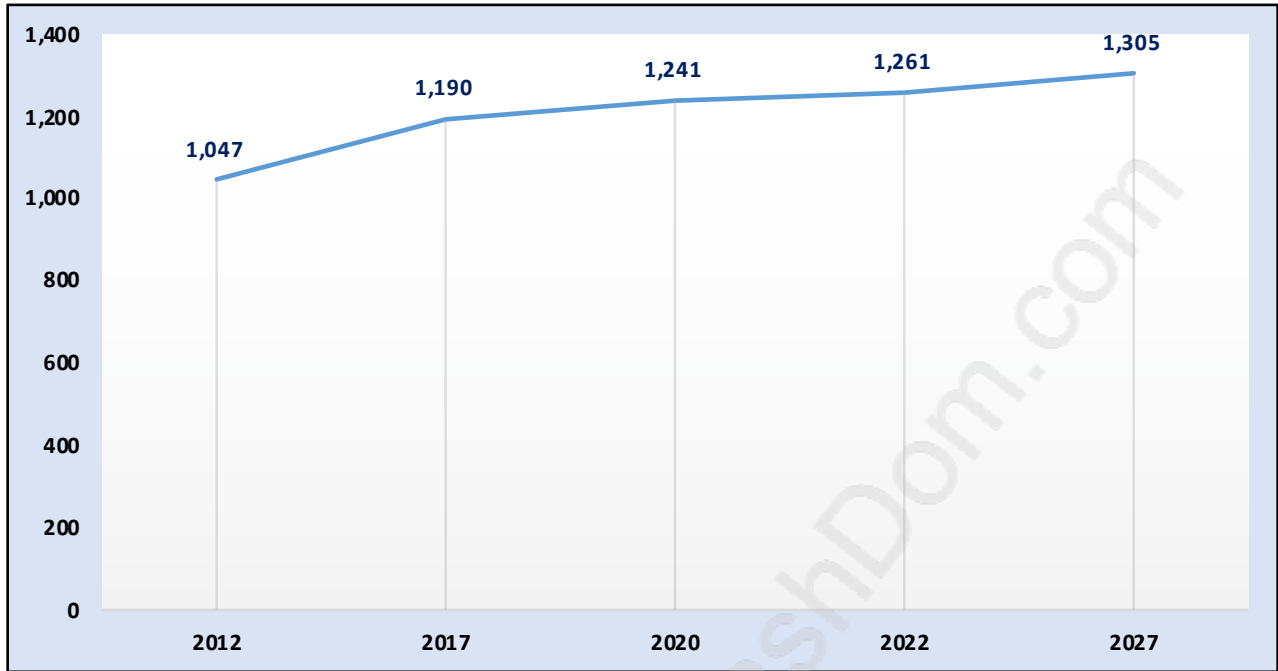

## Population Trends in Westmount

# Population Age 15+ by Income Status in Westmount

Total Population Age 15 - 991

### Dominant Period of Construction - 1961-1980