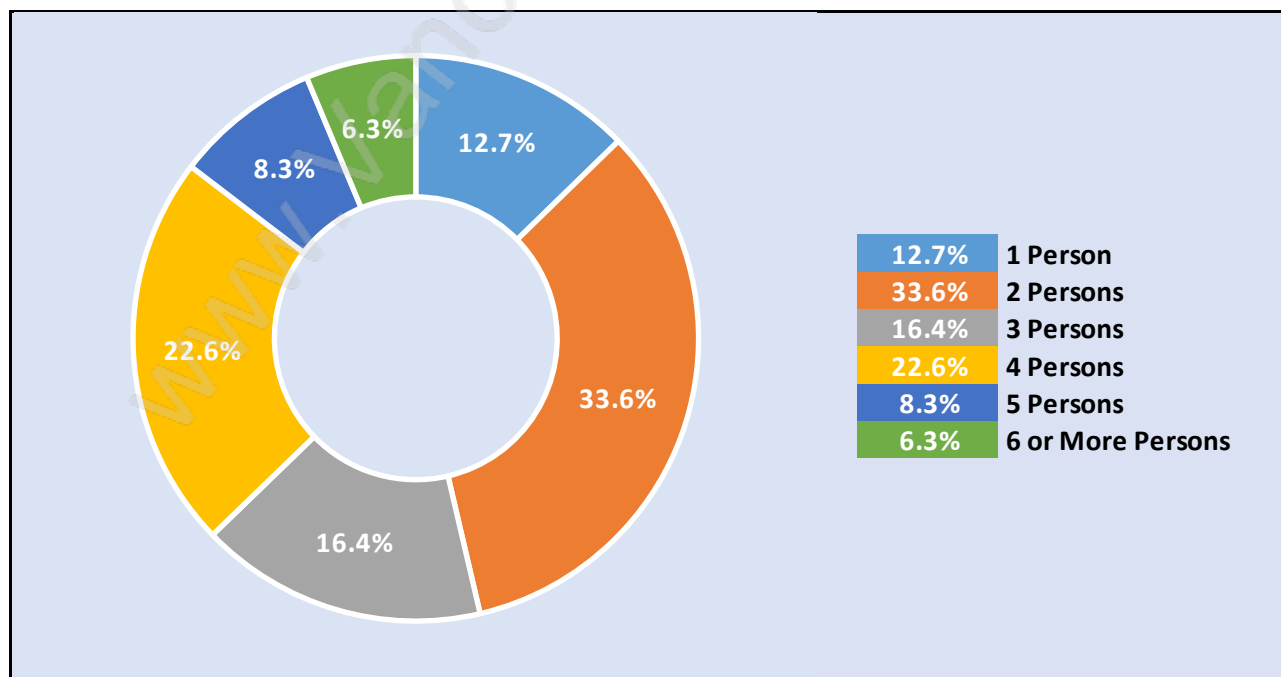

Households by Household Size in Westmount

Total Number of Households - 417