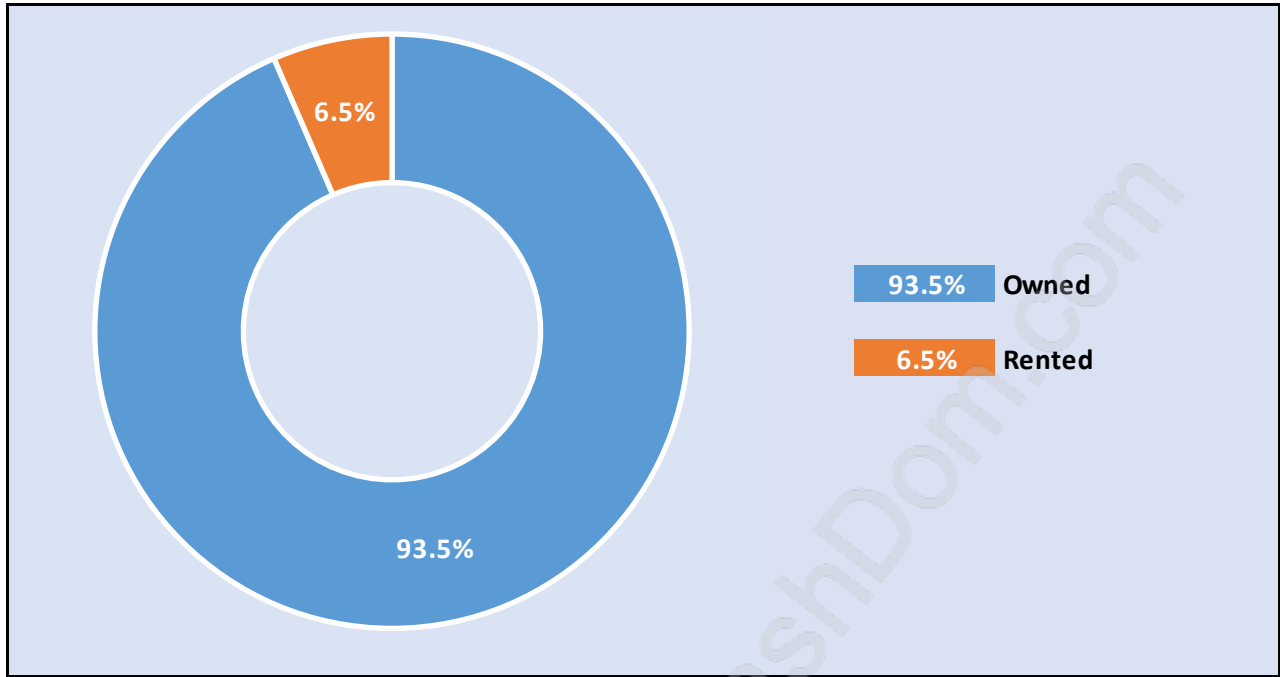

Dwellings in Westmount