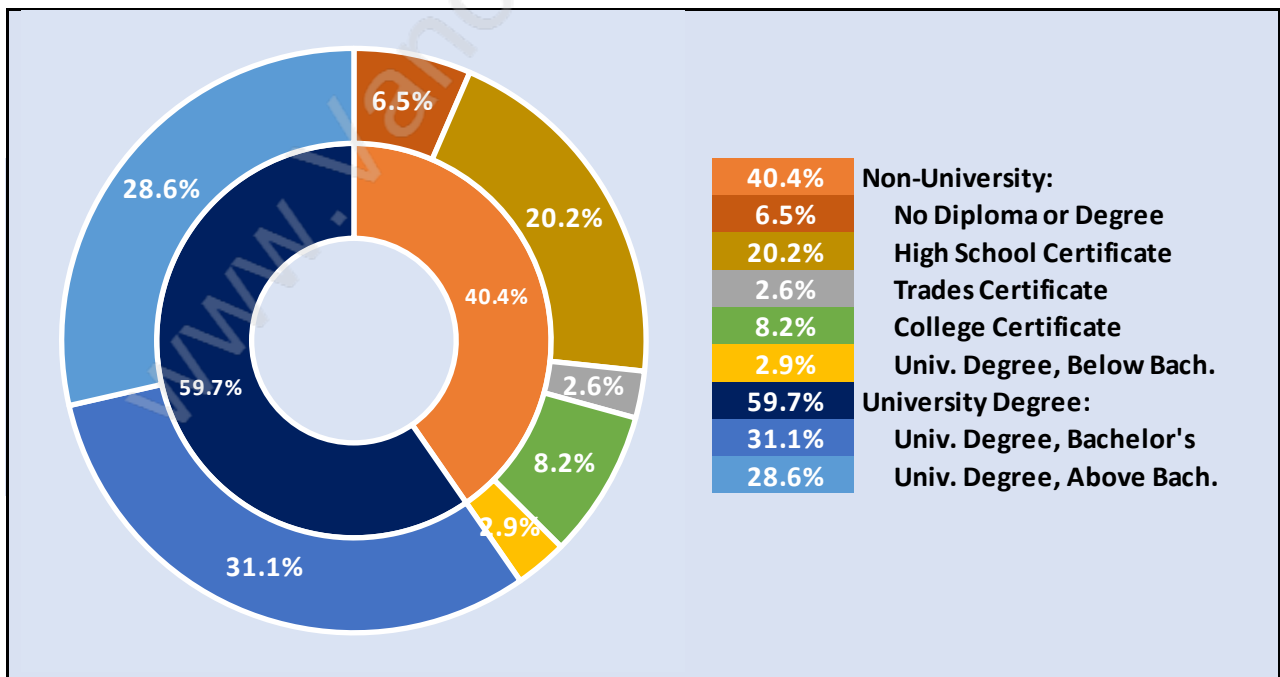

Population Age 15+ in Westmount