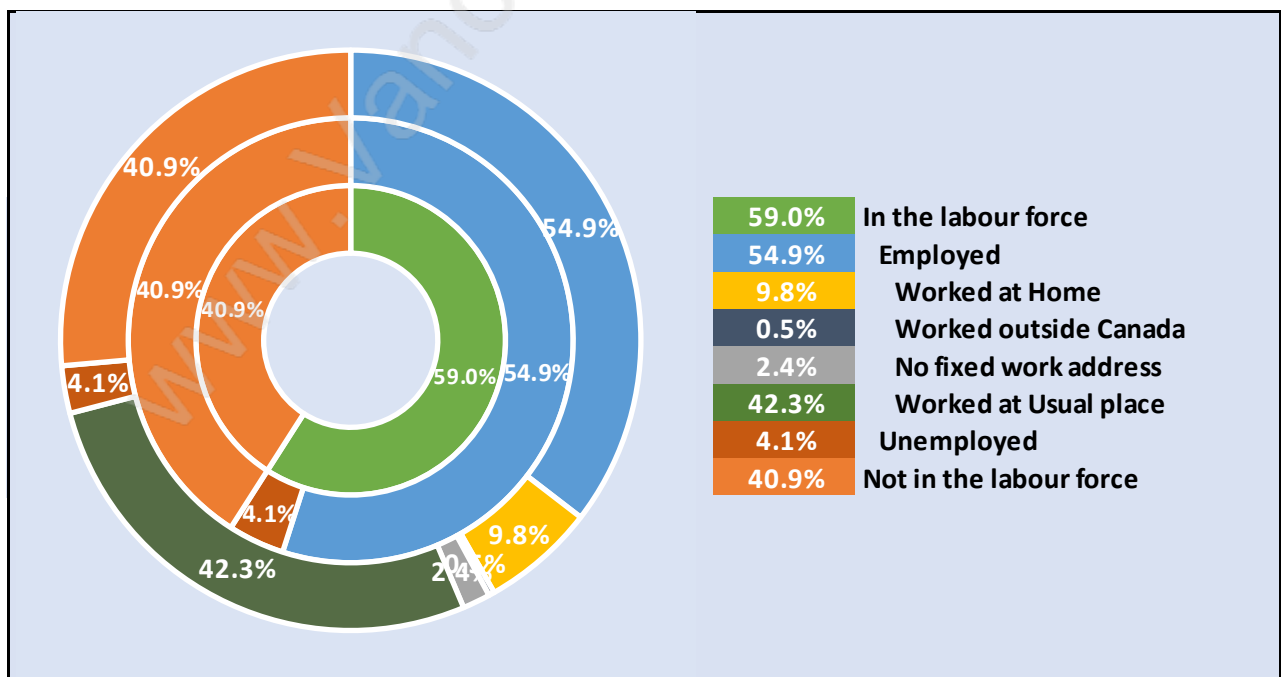

Labour Force Participation in Westmount