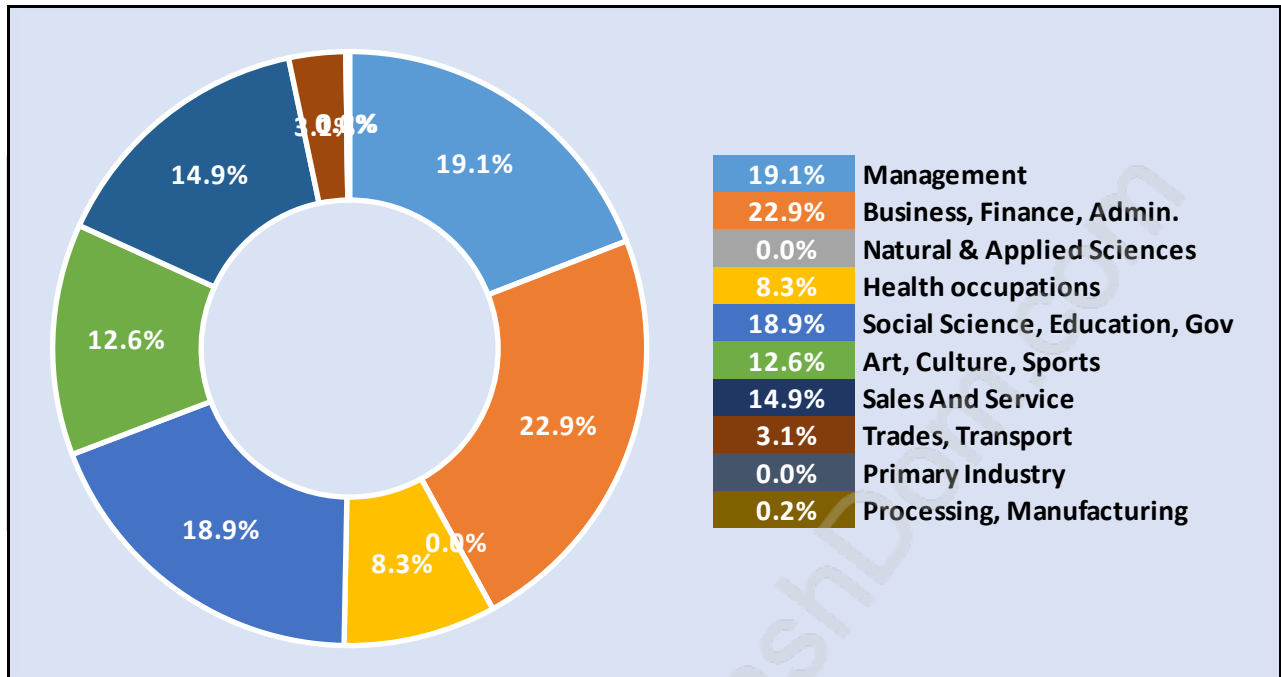

Labour Force by Occupation in Westmount