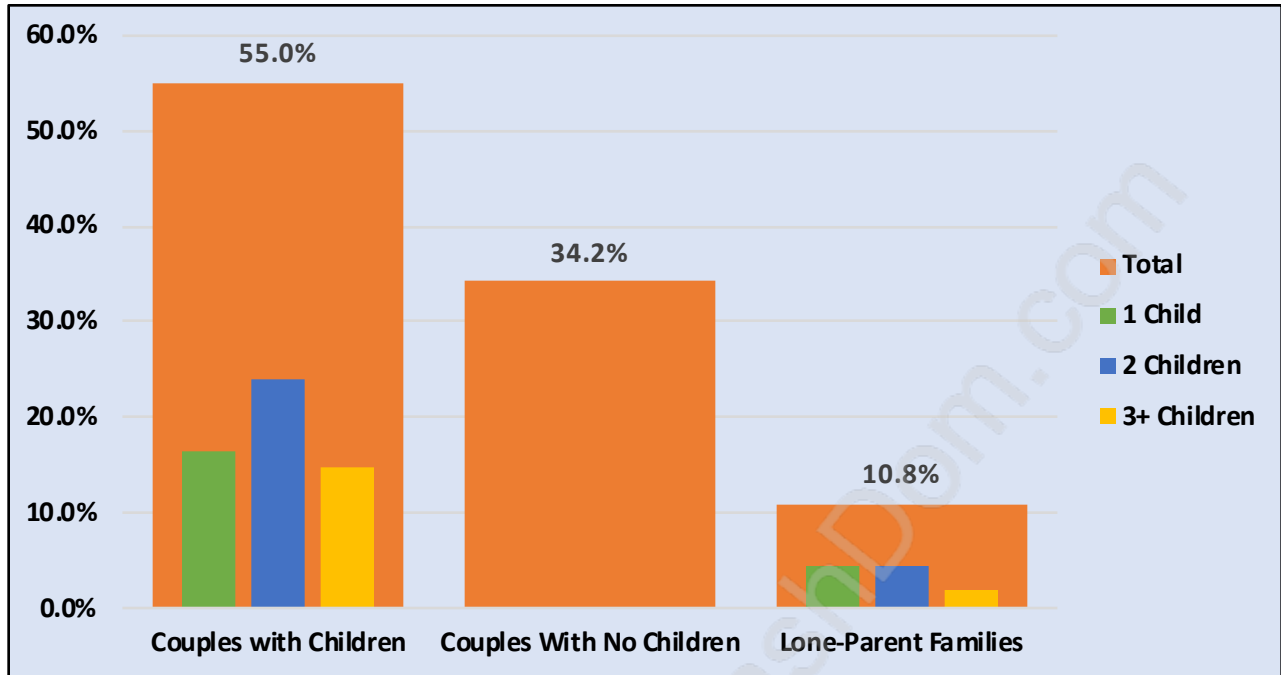

Family Structure in Westmount

Total Number of Families - 351 / Average Persons per Family - 3.2