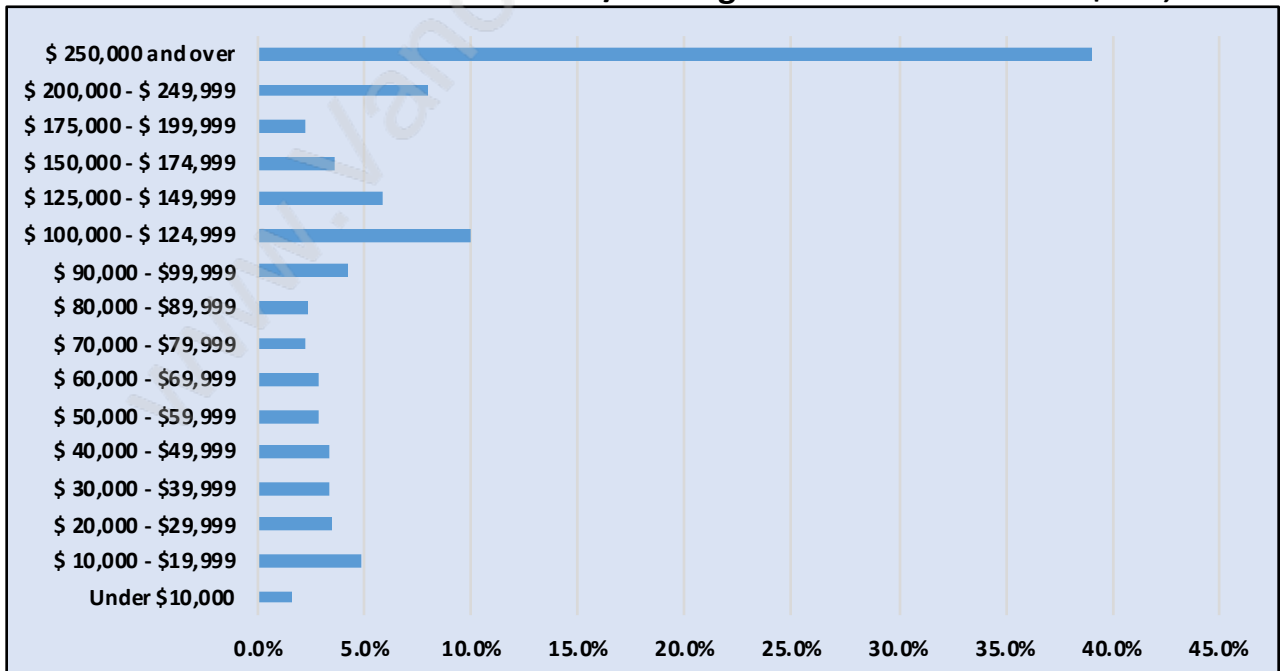

Households by Income in Westmount

Total Number of Households - 417 / Average Household Income - $322,576