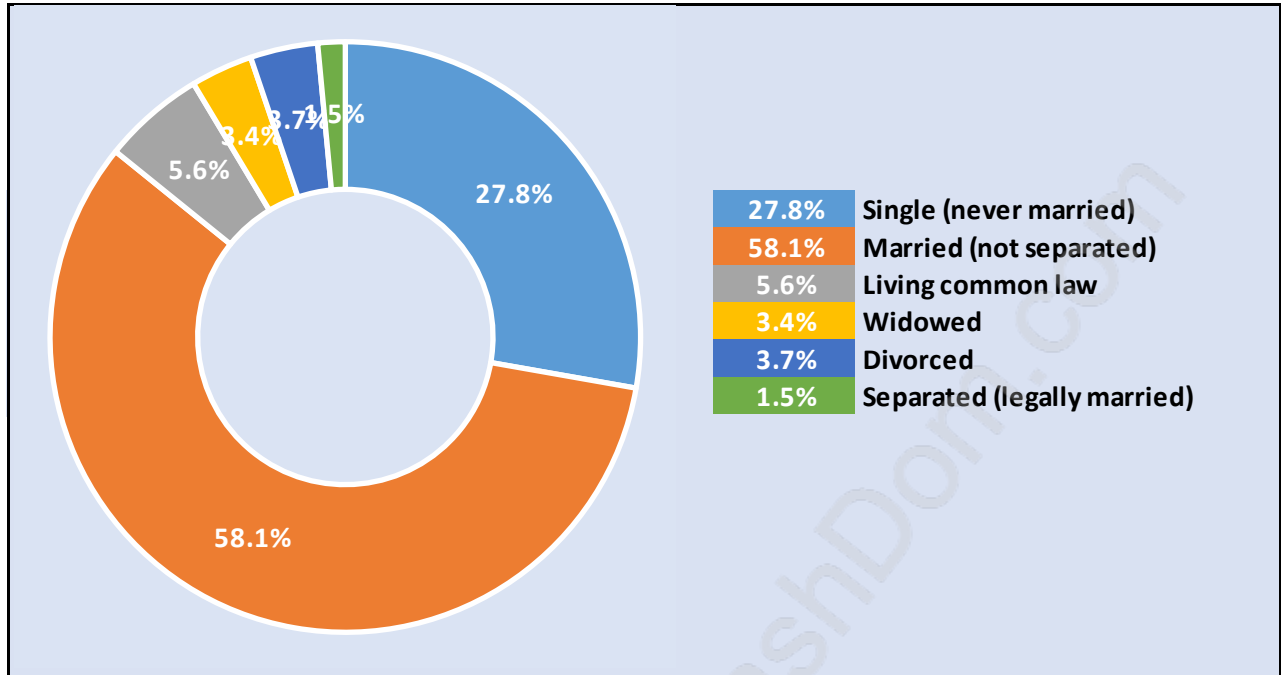

Families in Westmount

Average Persons per Family - 3.2