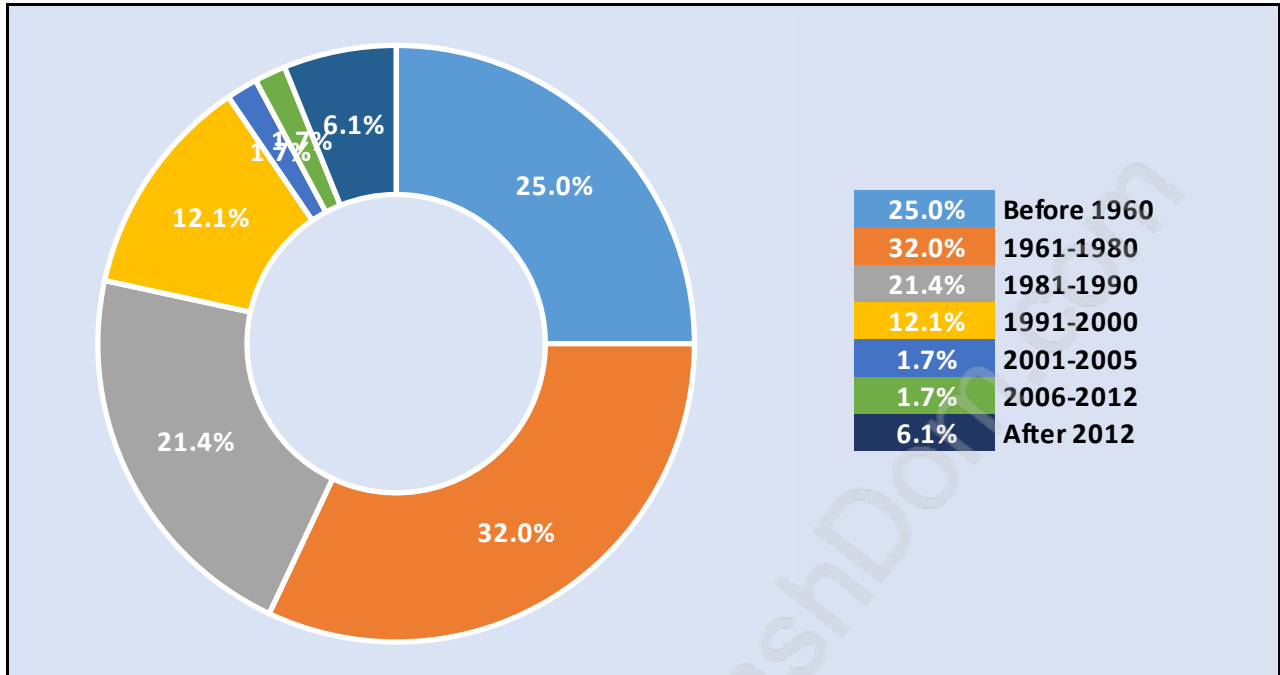

Households by Household Size in Westridge

Total Number of Households - 935

Dwellings in Westridge

Population Age 15+ in Westridge

Labour Force by Occupation in Westridge

Labour Force Participation in Westridge

Travel To Work in (from) Westridge

Occupied Dwellings by Structure Type in Westridge

Dominant Bulding Type - Apartment, building low and high rise

Private Dwellings by Period of Construction in Westridge

Dominant Period of Construction - 1961-1980

Population by Religion in Westridge

Population by Home Languages in Westridge