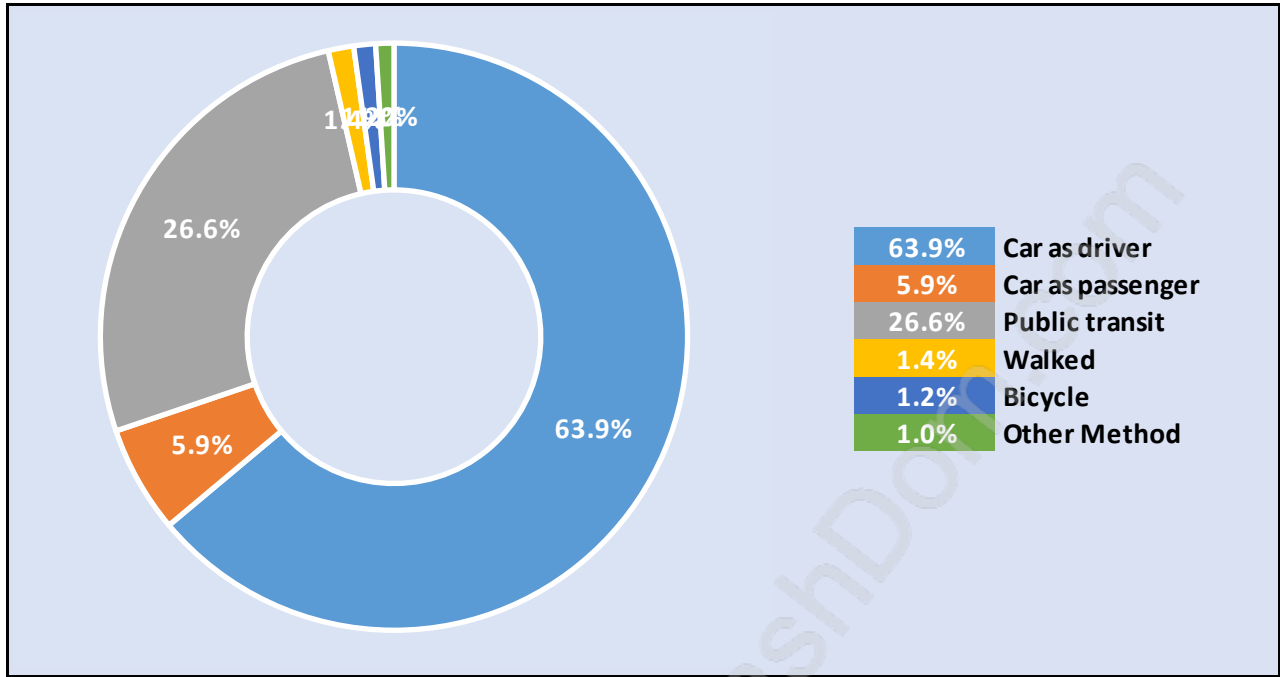

Households by Household Size in Westridge

Total Number of Households - 935

Dwellings in Westridge

Population Age 15+ in Westridge

Labour Force by Occupation in Westridge

Labour Force Participation in Westridge

Travel To Work in (from) Westridge

Occupied Dwellings by Structure Type in Westridge

Dominant Bulding Type - Apartment, building low and high rise

Private Dwellings by Period of Construction in Westridge