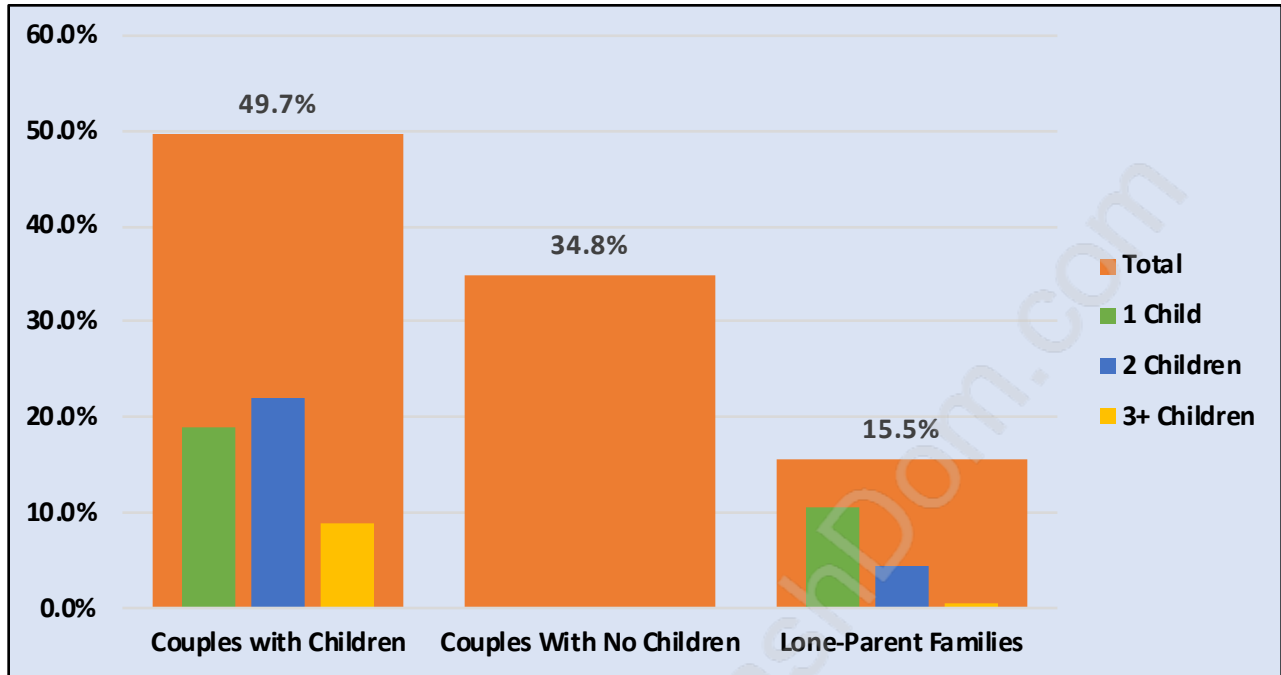

Westridge

Population Trends in Westridge

Population by Age in Westridge

Population Age 15+ by Income Status in Westridge

Total Population Age 15 - 2,114

Households by Income in Westridge

Total Number of Households - 935 / Average Household Income - \$141,585

Families in Westridge

Average Persons per Family - 3.1

Children at Home in Westridge

Total Number of Children at Home - 704

Family Structure in Westridge

Total Number of Families - 617 / Average Persons per Family - 3.1

Households by Household Size in Westridge

Total Number of Households - 935

Dwellings in Westridge

Population Age 15+ in Westridge

Labour Force by Occupation in Westridge

Labour Force Participation in Westridge