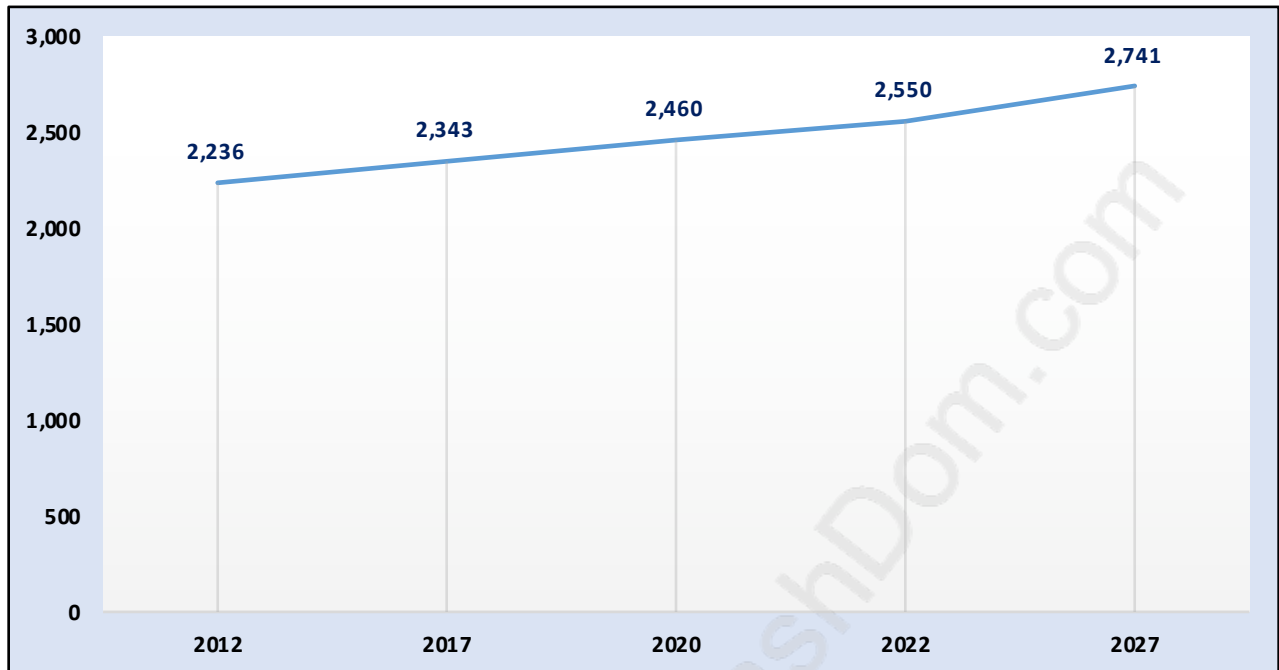

Westridge

Population Trends in Westridge

Population by Age in Westridge

Population Age 15+ by Income Status in Westridge

Total Population Age 15 - 2,114

Households by Income in Westridge

Total Number of Households - 935 / Average Household Income - \$141,585

Families in Westridge

Average Persons per Family - 3.1

Children at Home in Westridge

Total Number of Children at Home - 704

Family Structure in Westridge

Total Number of Families - 617 / Average Persons per Family - 3.1

Households by Household Size in Westridge

Total Number of Households - 935

Dwellings in Westridge

Population Age 15+ in Westridge

Labour Force by Occupation in Westridge

Labour Force Participation in Westridge