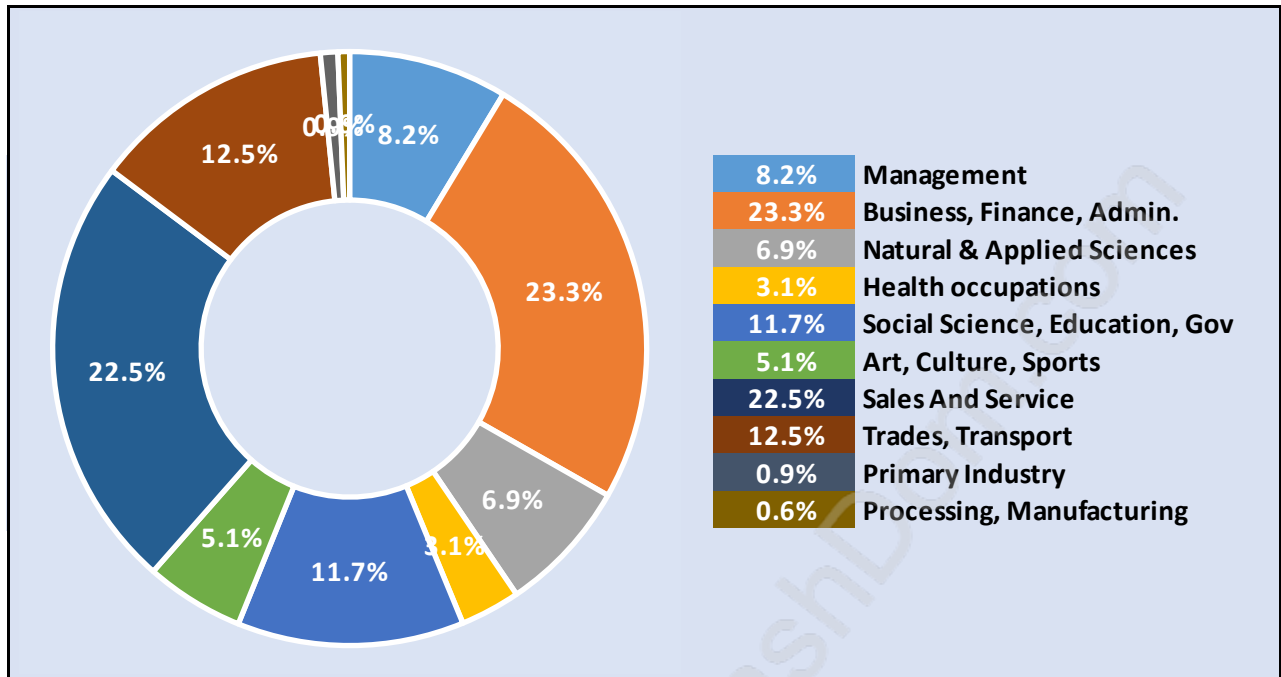

Households by Household Size in Westridge

Total Number of Households - 935

Dwellings in Westridge

Population Age 15+ in Westridge

Labour Force by Occupation in Westridge

Labour Force Participation in Westridge