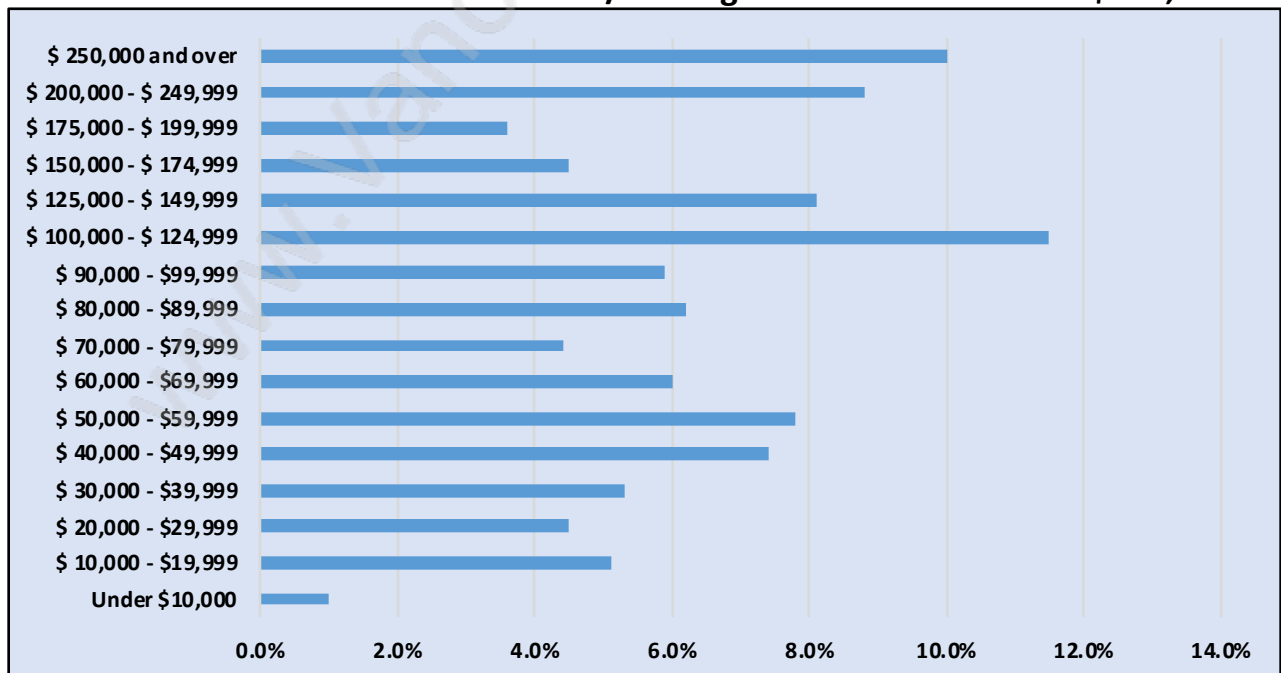

Westridge

Population Trends in Westridge

Population by Age in Westridge

Population Age 15+ by Income Status in Westridge

Total Population Age 15 - 2,114

Households by Income in Westridge

Total Number of Households - 935 / Average Household Income - \$141,585

Families in Westridge

Average Persons per Family - 3.1

Children at Home in Westridge

Total Number of Children at Home - 704

Family Structure in Westridge

Total Number of Families - 617 / Average Persons per Family - 3.1