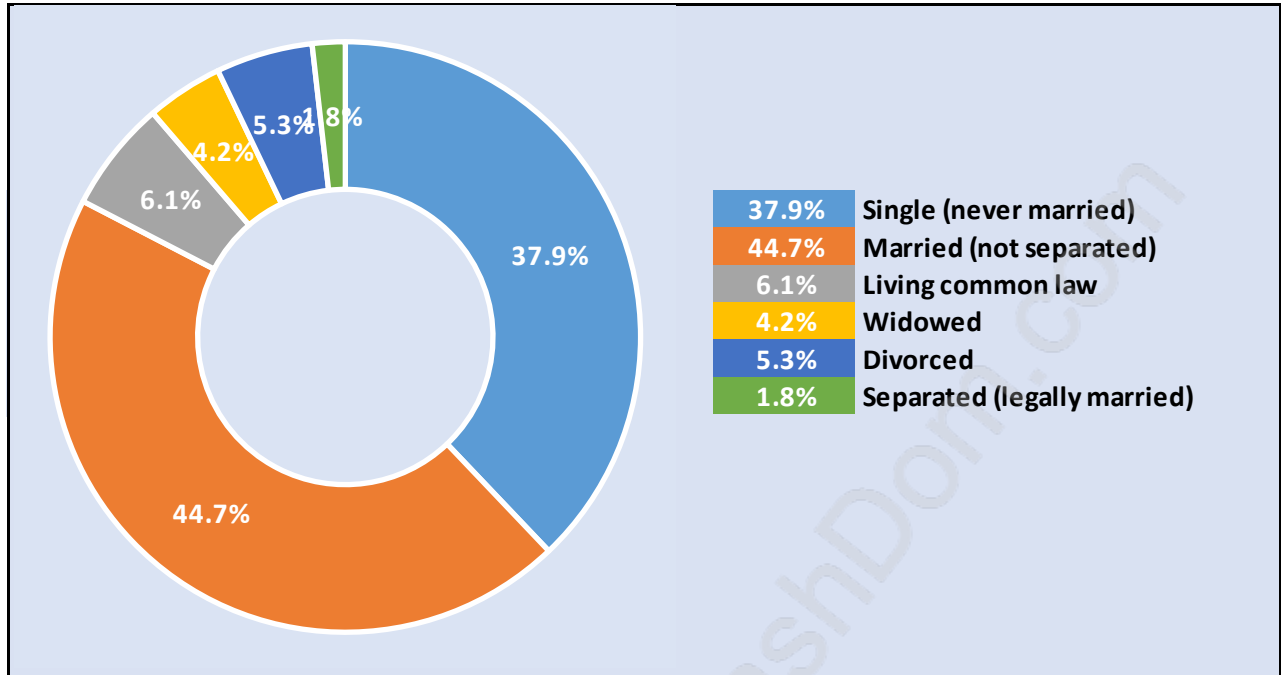

Westridge

Population Trends in Westridge

Population by Age in Westridge

Population Age 15+ by Income Status in Westridge

Total Population Age 15 - 2,114

Households by Income in Westridge

Total Number of Households - 935 / Average Household Income - \$141,585

Families in Westridge

Average Persons per Family - 3.1

Children at Home in Westridge

Total Number of Children at Home - 704

Family Structure in Westridge

Total Number of Families - 617 / Average Persons per Family - 3.1

Households by Household Size in Westridge

Total Number of Households - 935

Dwellings in Westridge

Population Age 15+ in Westridge

Labour Force by Occupation in Westridge

Labour Force Participation in Westridge