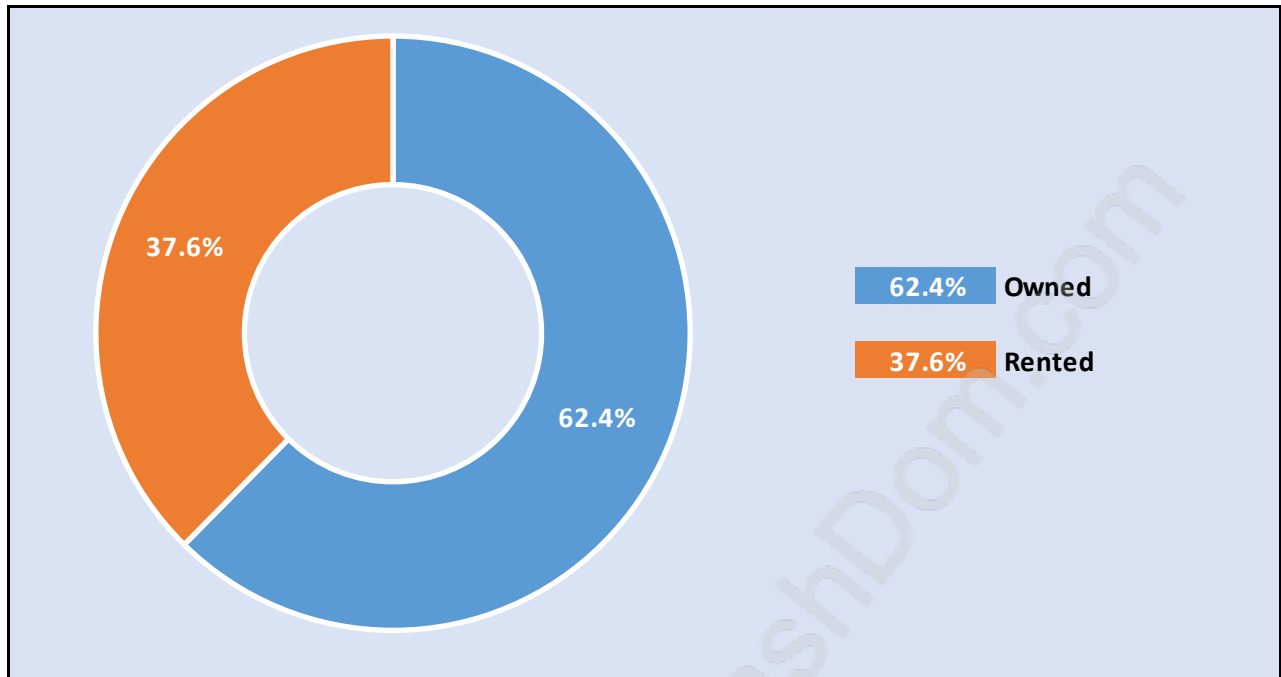

Westridge

Population Trends in Westridge

Population by Age in Westridge

Population Age 15+ by Income Status in Westridge

Total Population Age 15 - 2,114

Households by Income in Westridge

Total Number of Households - 935 / Average Household Income - \$141,585

Families in Westridge

Average Persons per Family - 3.1

Children at Home in Westridge

Total Number of Children at Home - 704

Family Structure in Westridge

Total Number of Families - 617 / Average Persons per Family - 3.1

Households by Household Size in Westridge

Total Number of Households - 935

Dwellings in Westridge

Population Age 15+ in Westridge

Labour Force by Occupation in Westridge

Labour Force Participation in Westridge