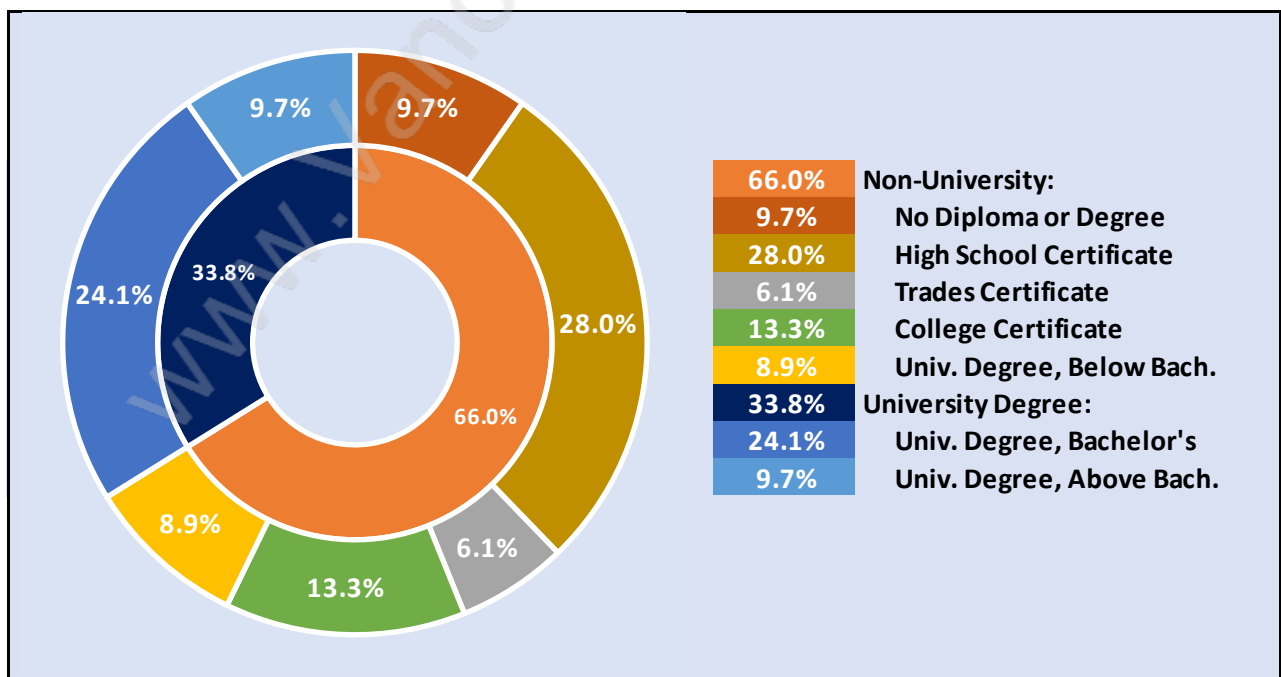

Westridge

Population Trends in Westridge

Population by Age in Westridge

Population Age 15+ by Income Status in Westridge

Total Population Age 15 - 2,114

Households by Income in Westridge

Total Number of Households - 935 / Average Household Income - \$141,585

Families in Westridge

Average Persons per Family - 3.1

Children at Home in Westridge

Total Number of Children at Home - 704

Family Structure in Westridge

Total Number of Families - 617 / Average Persons per Family - 3.1

Households by Household Size in Westridge

Total Number of Households - 935

Dwellings in Westridge

Population Age 15+ in Westridge

Labour Force by Occupation in Westridge

Labour Force Participation in Westridge