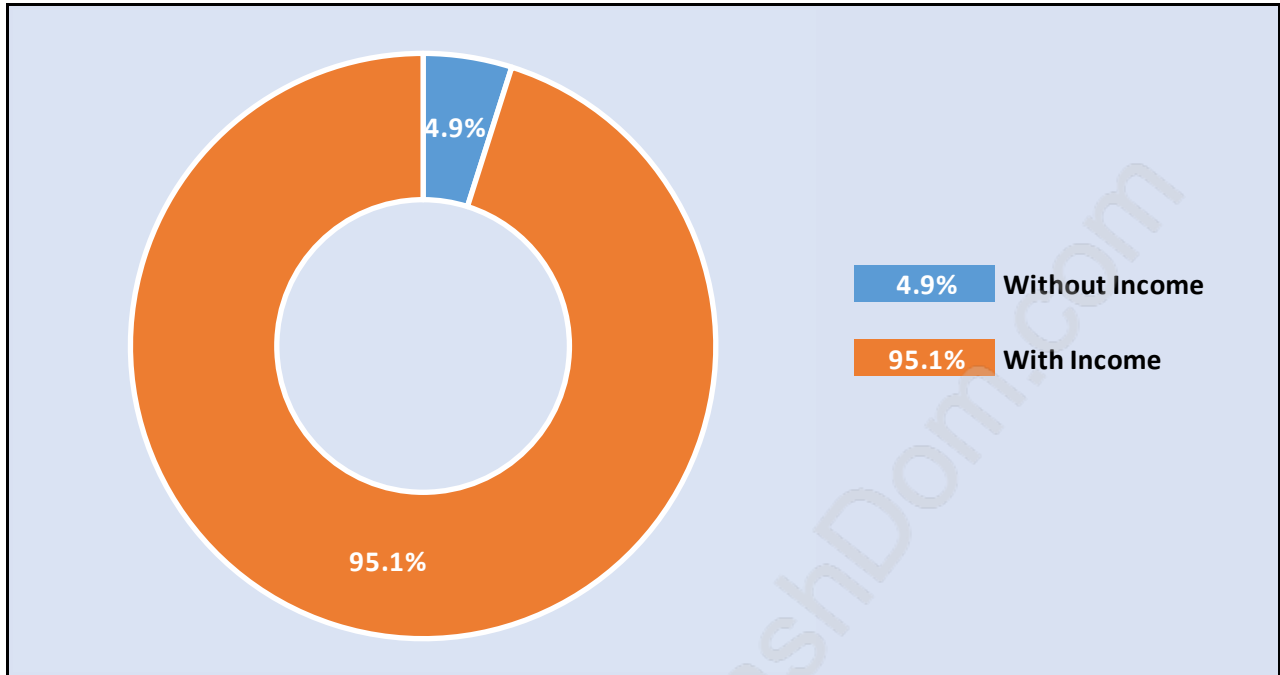

Westridge

Population Trends in Westridge

Population by Age in Westridge

Population Age 15+ by Income Status in Westridge

Total Population Age 15 - 2,114

Households by Income in Westridge

Total Number of Households - 935 / Average Household Income - \$141,585

Families in Westridge

Average Persons per Family - 3.1

Children at Home in Westridge

Total Number of Children at Home - 704

Family Structure in Westridge

Total Number of Families - 617 / Average Persons per Family - 3.1

Households by Household Size in Westridge

Total Number of Households - 935

Dwellings in Westridge

Population Age 15+ in Westridge

Labour Force by Occupation in Westridge

Labour Force Participation in Westridge