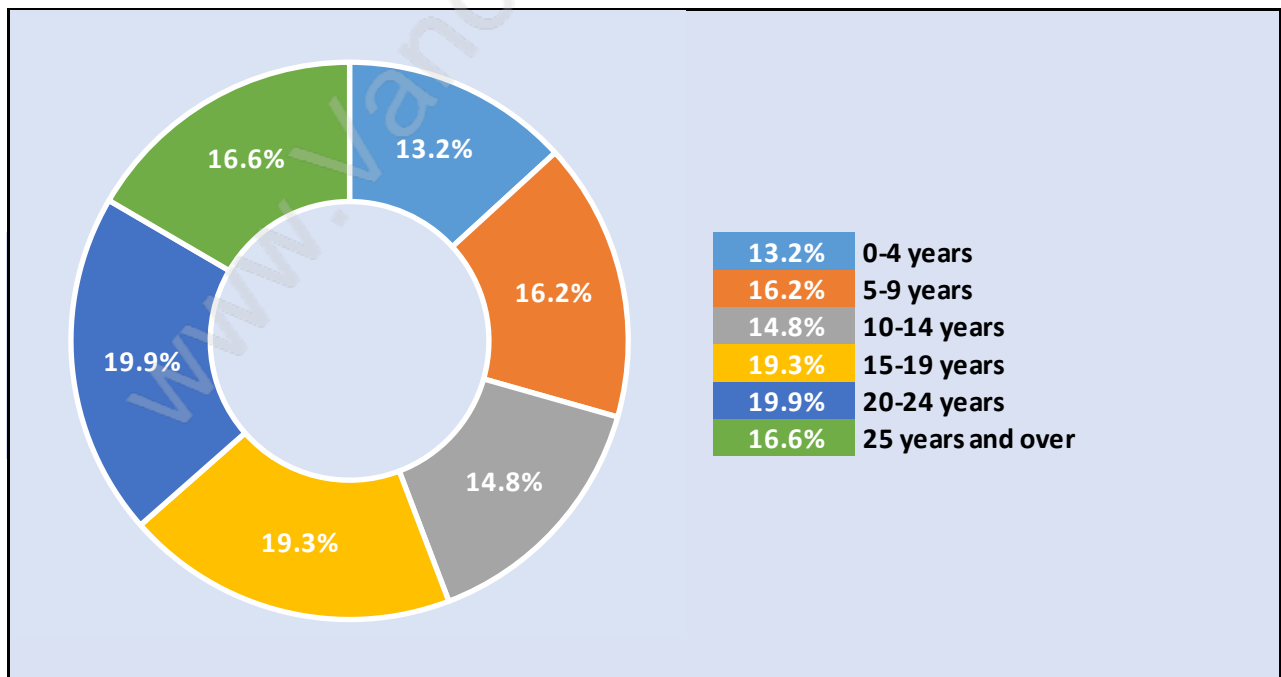

Westridge

Population Trends in Westridge

Population by Age in Westridge

Population Age 15+ by Income Status in Westridge

Total Population Age 15 - 2,114

Households by Income in Westridge

Total Number of Households - 935 / Average Household Income - \$141,585

Families in Westridge

Average Persons per Family - 3.1

Children at Home in Westridge

Total Number of Children at Home - 704

Family Structure in Westridge

Total Number of Families - 617 / Average Persons per Family - 3.1

Households by Household Size in Westridge

Total Number of Households - 935

Dwellings in Westridge

Population Age 15+ in Westridge

Labour Force by Occupation in Westridge

Labour Force Participation in Westridge