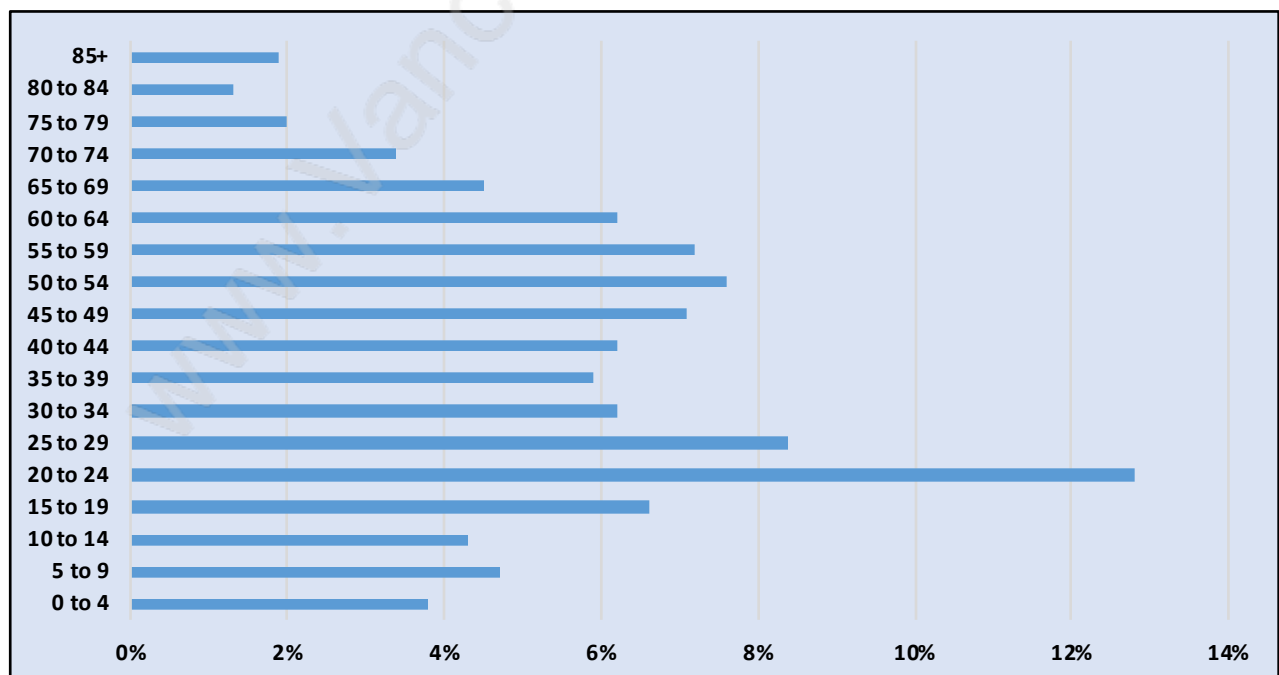

Westridge

Population Trends in Westridge

Population by Age in Westridge

Population Age 15+ by Income Status in Westridge

Total Population Age 15 - 2,114

Households by Income in Westridge

Total Number of Households - 935 / Average Household Income - \$141,585

Families in Westridge

Average Persons per Family - 3.1

Children at Home in Westridge

Total Number of Children at Home - 704

Family Structure in Westridge

Total Number of Families - 617 / Average Persons per Family - 3.1