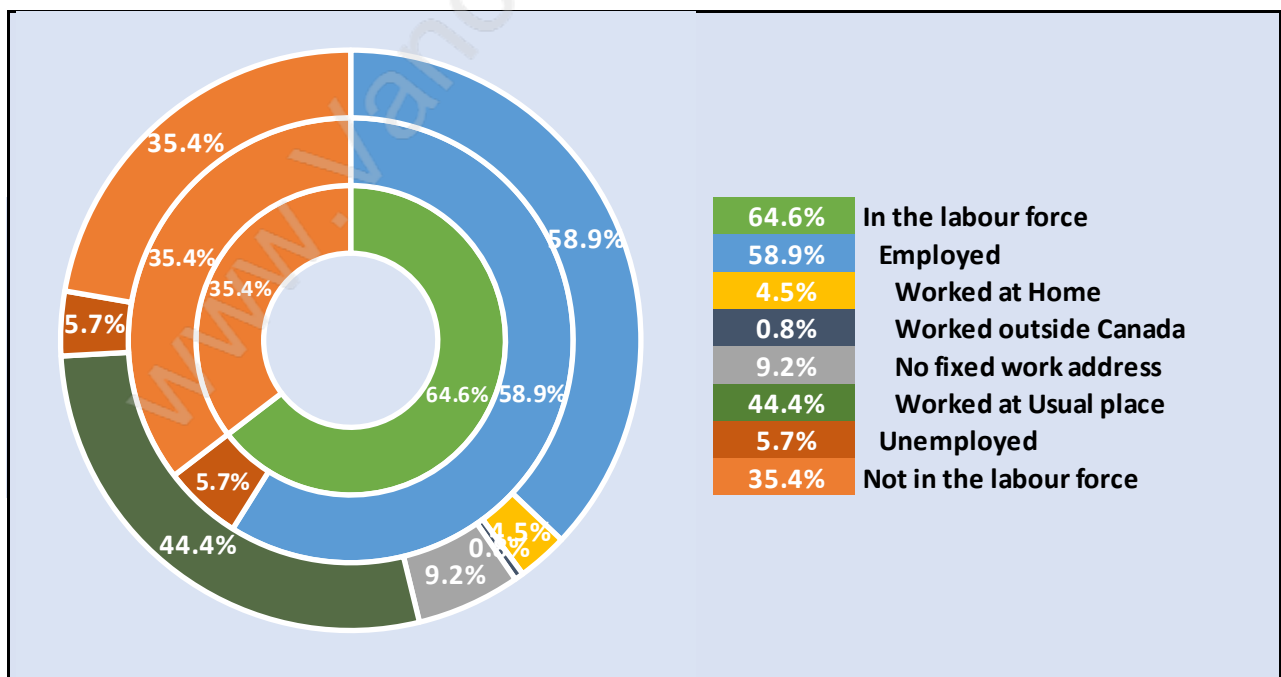

Families in Westridge

Average Persons per Family - 3.1

Children at Home in Westridge

Total Number of Children at Home - 704

Family Structure in Westridge

Total Number of Families - 617 / Average Persons per Family - 3.1

Households by Household Size in Westridge

Total Number of Households - 935

Dwellings in Westridge

Population Age 15+ in Westridge

Labour Force by Occupation in Westridge

Labour Force Participation in Westridge