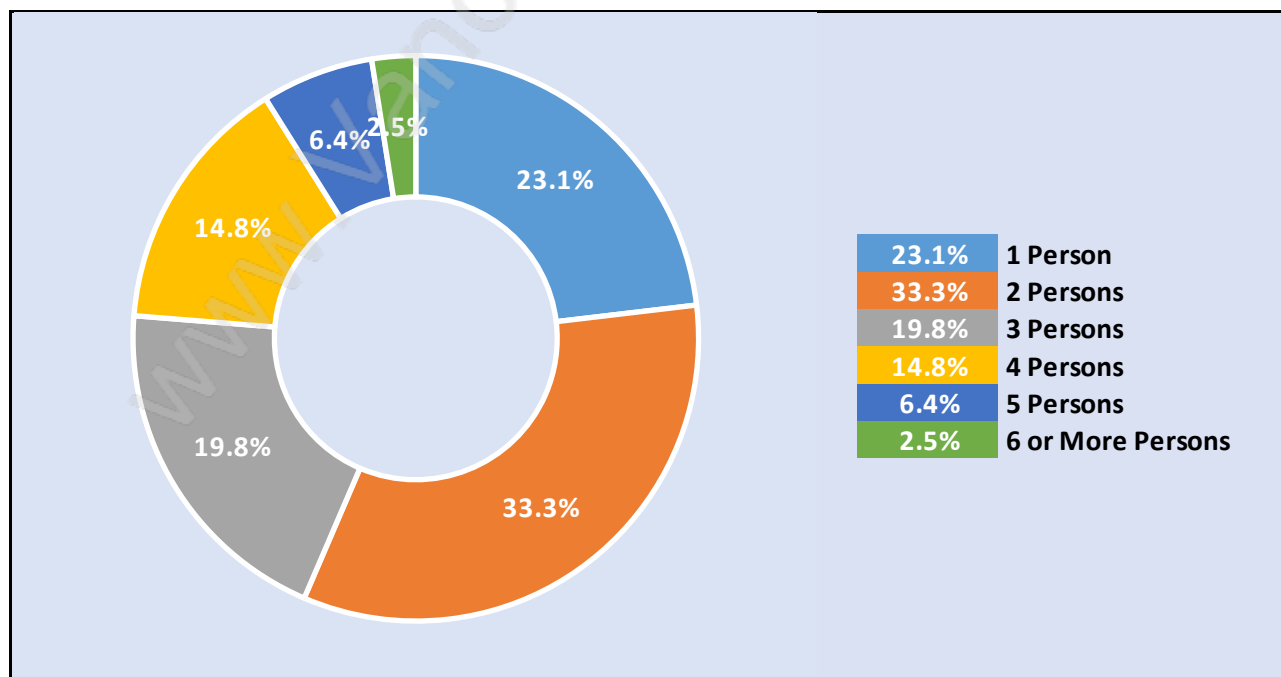

Westridge

Population Trends in Westridge

Population by Age in Westridge

Population Age 15+ by Income Status in Westridge

Total Population Age 15 - 2,114

Households by Income in Westridge

Total Number of Households - 935 / Average Household Income - \$141,585

Families in Westridge

Average Persons per Family - 3.1

Children at Home in Westridge

Total Number of Children at Home - 704

Family Structure in Westridge

Total Number of Families - 617 / Average Persons per Family - 3.1

Households by Household Size in Westridge

Total Number of Households - 935

Dwellings in Westridge

Population Age 15+ in Westridge

Labour Force by Occupation in Westridge

Labour Force Participation in Westridge