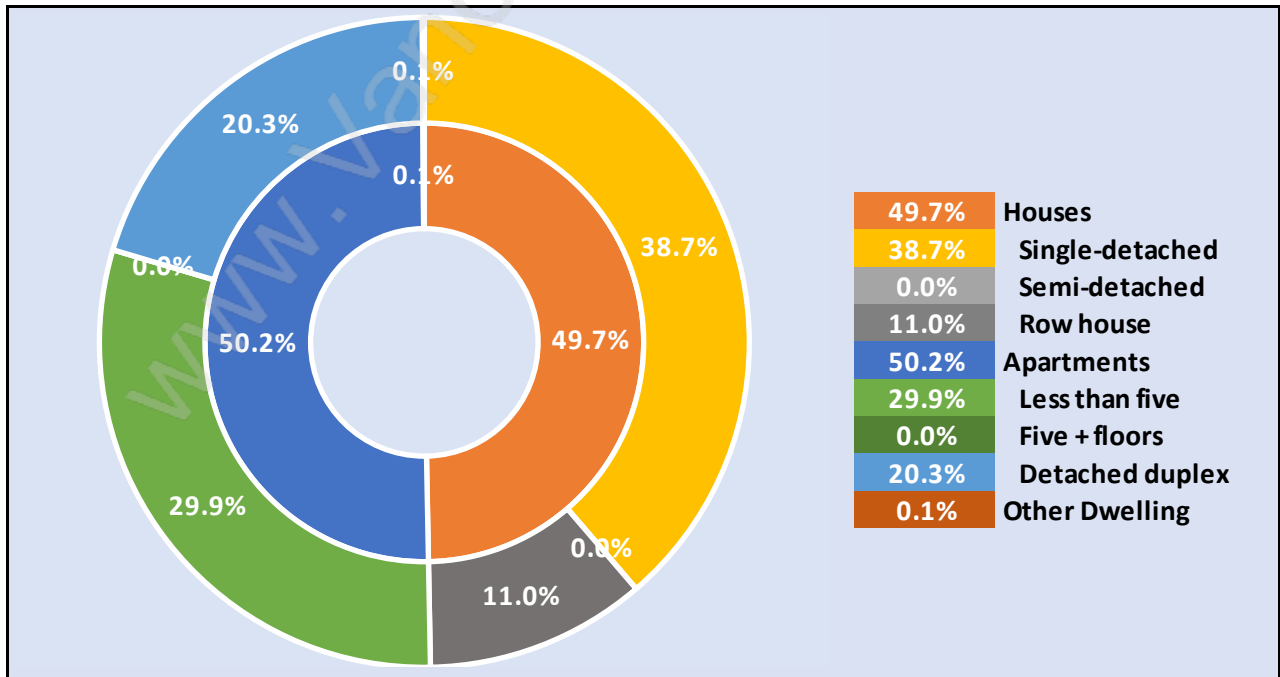

Westridge

Population Trends in Westridge

Population by Age in Westridge

Population Age 15+ by Income Status in Westridge

Total Population Age 15 - 2,114

Households by Income in Westridge

Total Number of Households - 935 / Average Household Income - \$141,585

Families in Westridge

Average Persons per Family - 3.1

Children at Home in Westridge

Total Number of Children at Home - 704

Family Structure in Westridge

Total Number of Families - 617 / Average Persons per Family - 3.1

Households by Household Size in Westridge

Total Number of Households - 935

Dwellings in Westridge

Population Age 15+ in Westridge

Labour Force by Occupation in Westridge

Labour Force Participation in Westridge

Travel To Work in (from) Westridge

Occupied Dwellings by Structure Type in Westridge

Dominant Bulding Type - Apartment, building low and high rise

Private Dwellings by Period of Construction in Westridge