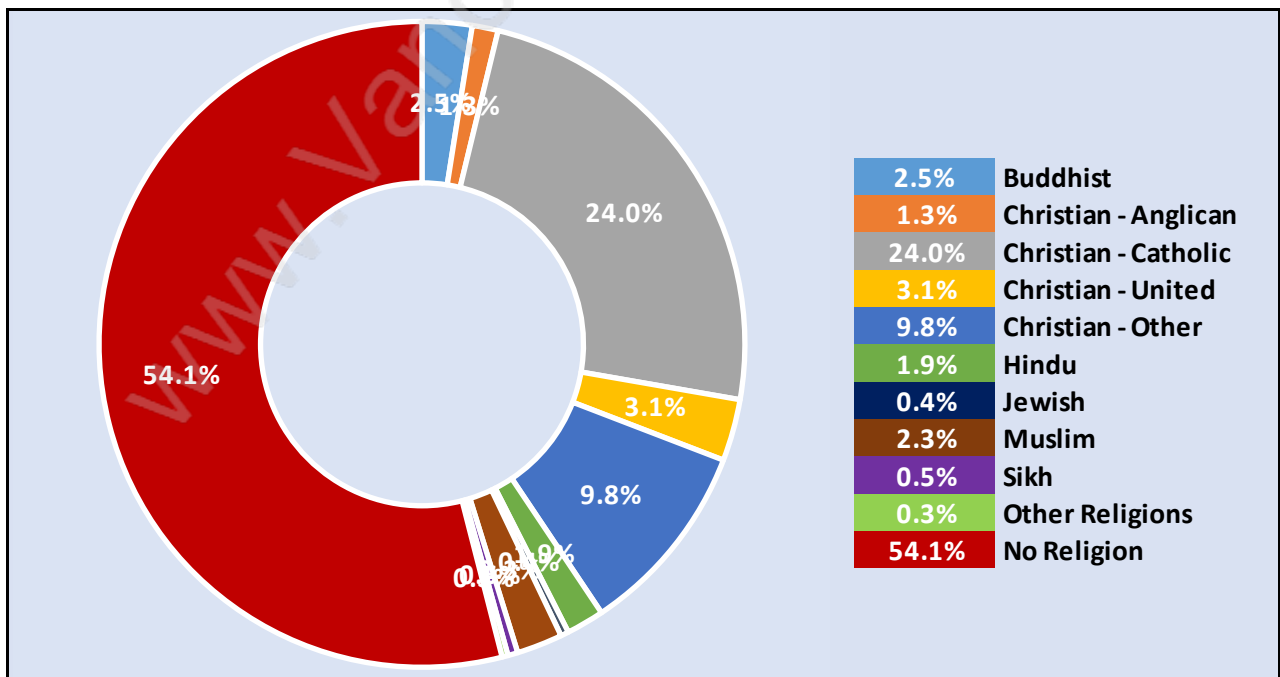

Households by Household Size in Westridge

Total Number of Households - 935

Dwellings in Westridge

Population Age 15+ in Westridge

Labour Force by Occupation in Westridge

Labour Force Participation in Westridge

Travel To Work in (from) Westridge

Occupied Dwellings by Structure Type in Westridge

Dominant Bulding Type - Apartment, building low and high rise

Private Dwellings by Period of Construction in Westridge

Dominant Period of Construction - 1961-1980

Population by Religion in Westridge

Population by Home Languages in Westridge