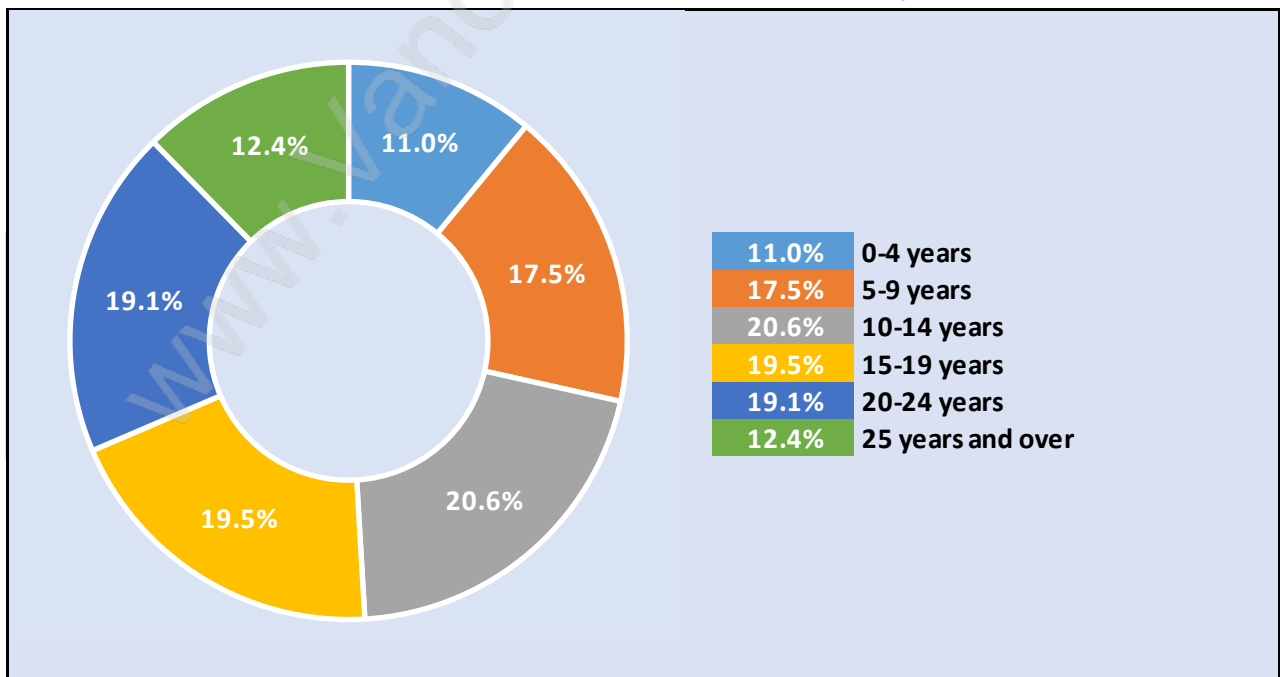

Westwind

Population Trends in Westwind

Population by Age in Westwind

Population Age 15+ by Income Status in Westwind

Total Population Age 15 - 2,412

Households by Income in Westwind

Total Number of Households - 1,028 / Average Household Income - \$141,659

Families in Westwind

Average Persons per Family - 3.3

Children at Home in Westwind

Total Number of Children at Home - 1,084

Family Structure in Westwind

Total Number of Families - 875 / Average Persons per Family - 3.3

Households by Household Size in Westwind

Total Number of Households - 1,028

Dwellings in Westwind

Population Age 15+ in Westwind

Labour Force by Occupation in Westwind

Labour Force Participation in Westwind