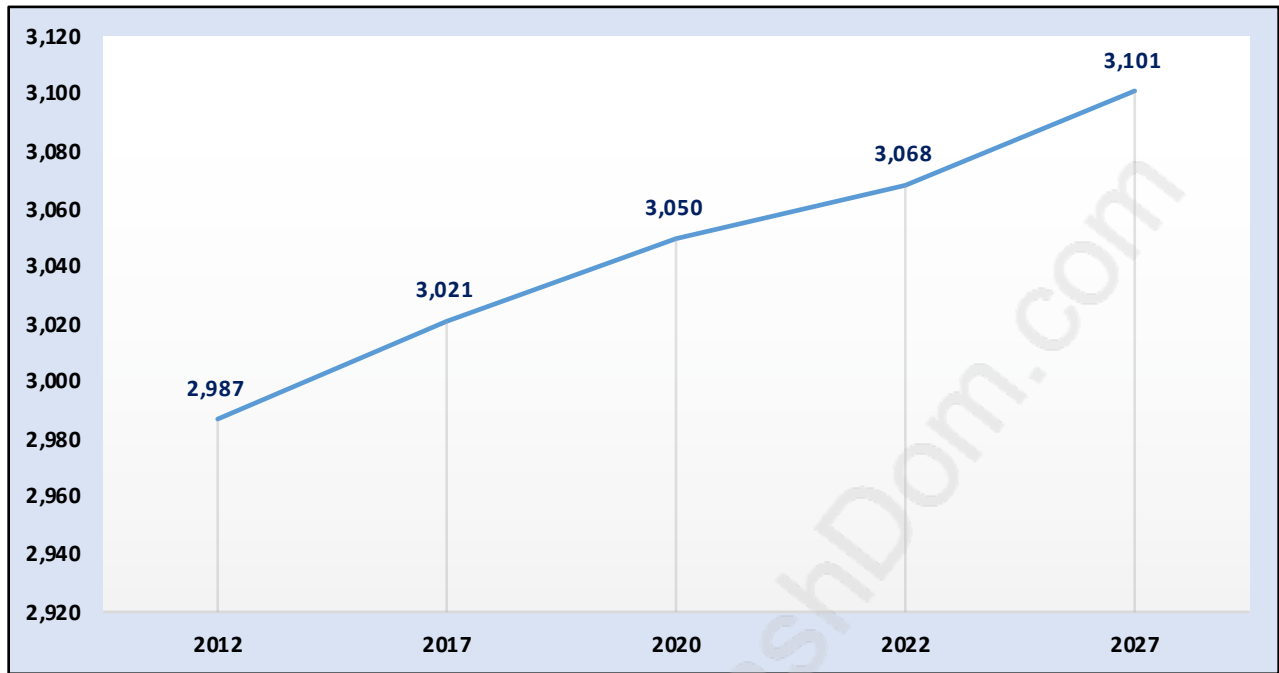

Westwind

Population Trends in Westwind

Population by Age in Westwind

Population Age 15+ by Income Status in Westwind

Total Population Age 15 - 2,412

Households by Income in Westwind

Total Number of Households - 1,028 / Average Household Income - \$141,659

Families in Westwind

Average Persons per Family - 3.3

Children at Home in Westwind

Total Number of Children at Home - 1,084

Family Structure in Westwind

Total Number of Families - 875 / Average Persons per Family - 3.3