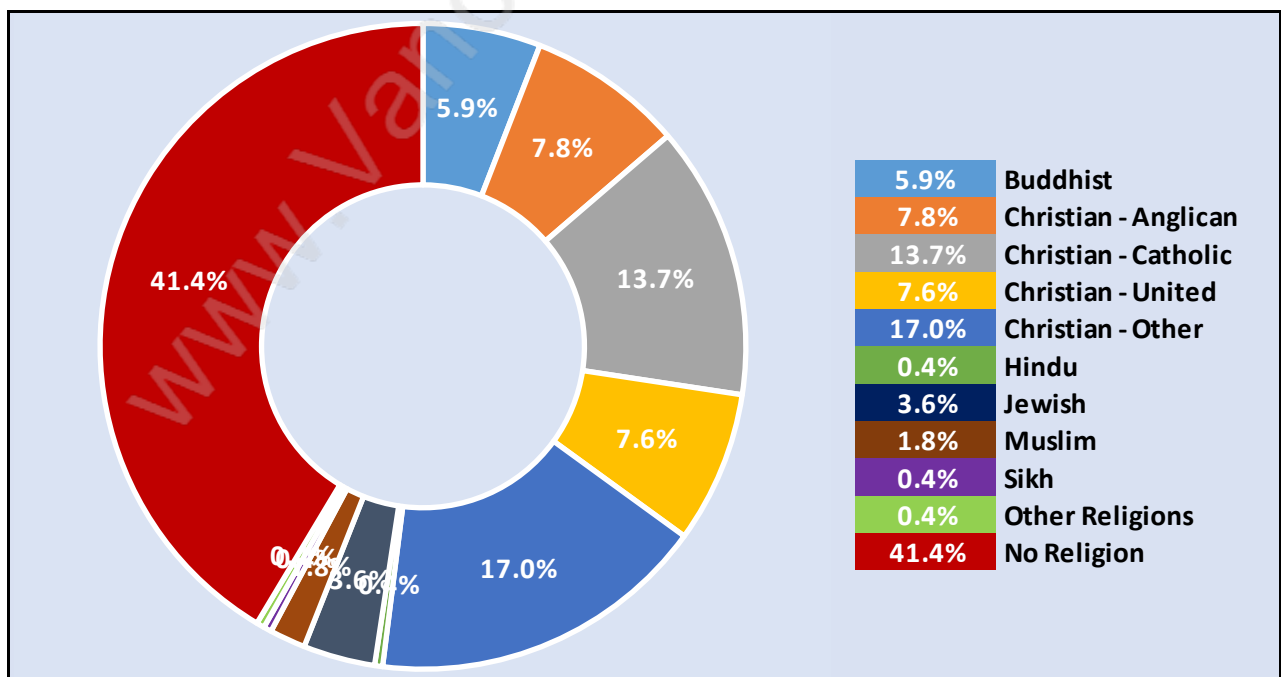

Population by Religion in Westwind