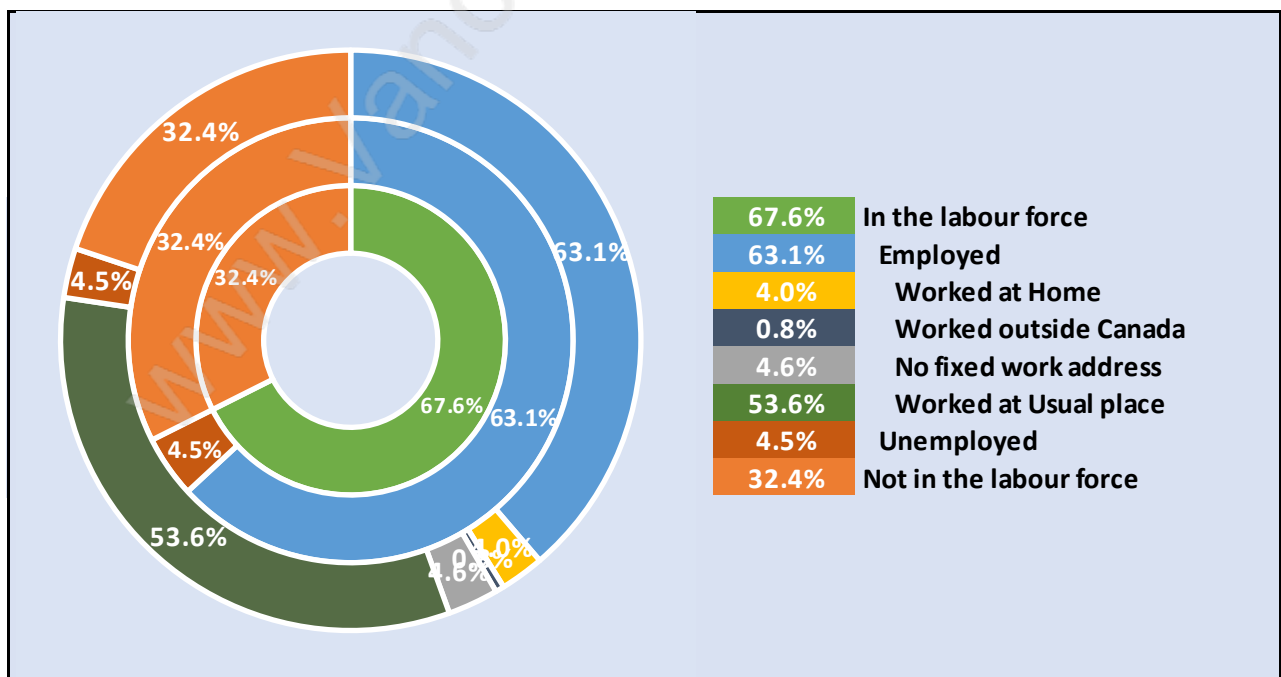

Westwind

Population Trends in Westwind

Population by Age in Westwind

Population Age 15+ by Income Status in Westwind

Total Population Age 15 - 2,412

Households by Income in Westwind

Total Number of Households - 1,028 / Average Household Income - \$141,659

Families in Westwind

Average Persons per Family - 3.3

Children at Home in Westwind

Total Number of Children at Home - 1,084

Family Structure in Westwind

Total Number of Families - 875 / Average Persons per Family - 3.3

Households by Household Size in Westwind

Total Number of Households - 1,028

Dwellings in Westwind

Population Age 15+ in Westwind

Labour Force by Occupation in Westwind

Labour Force Participation in Westwind

Travel To Work in (from) Westwind

Occupied Dwellings by Structure Type in Westwind

Dominant Bulding Type - Houses

Private Dwellings by Period of Construction in Westwind

Dominant Period of Construction - 1961-1980