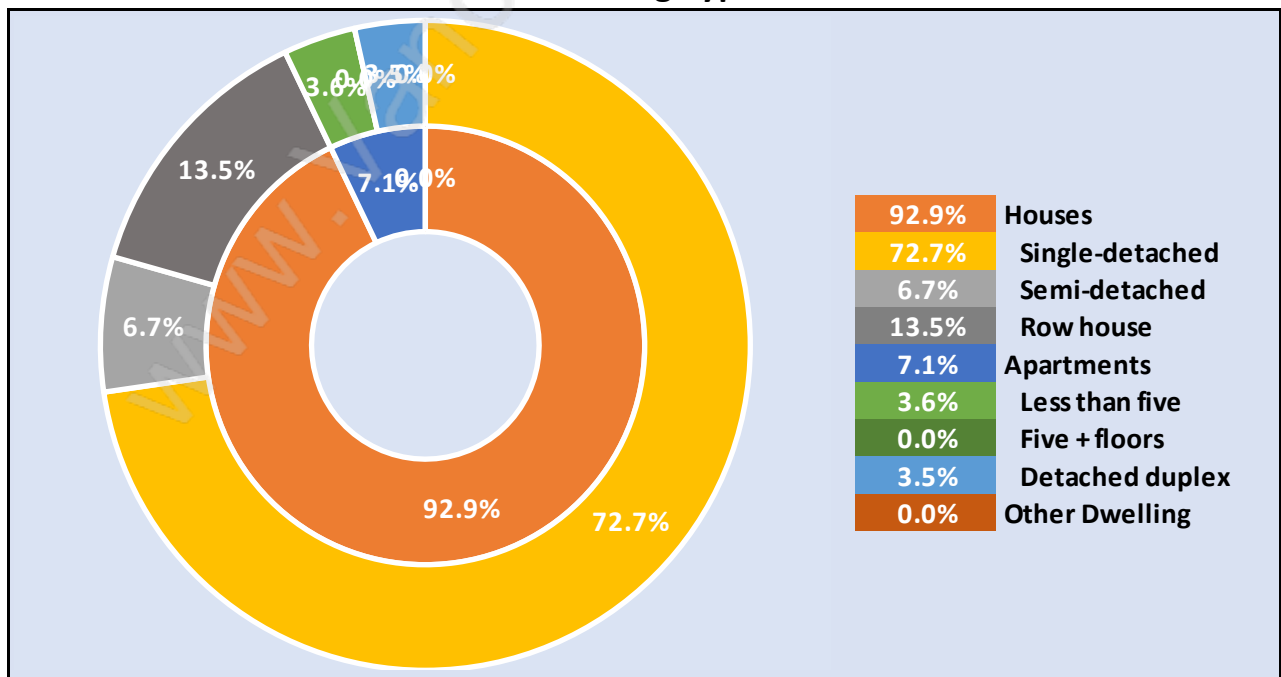

Westwind

Population Trends in Westwind

Population by Age in Westwind

Population Age 15+ by Income Status in Westwind

Total Population Age 15 - 2,412

Households by Income in Westwind

Total Number of Households - 1,028 / Average Household Income - \$141,659

Families in Westwind

Average Persons per Family - 3.3

Children at Home in Westwind

Total Number of Children at Home - 1,084

Family Structure in Westwind

Total Number of Families - 875 / Average Persons per Family - 3.3

Households by Household Size in Westwind

Total Number of Households - 1,028

Dwellings in Westwind

Population Age 15+ in Westwind

Labour Force by Occupation in Westwind

Labour Force Participation in Westwind

Travel To Work in (from) Westwind

Occupied Dwellings by Structure Type in Westwind

Dominant Bulding Type - Houses

Private Dwellings by Period of Construction in Westwind

Dominant Period of Construction - 1961-1980