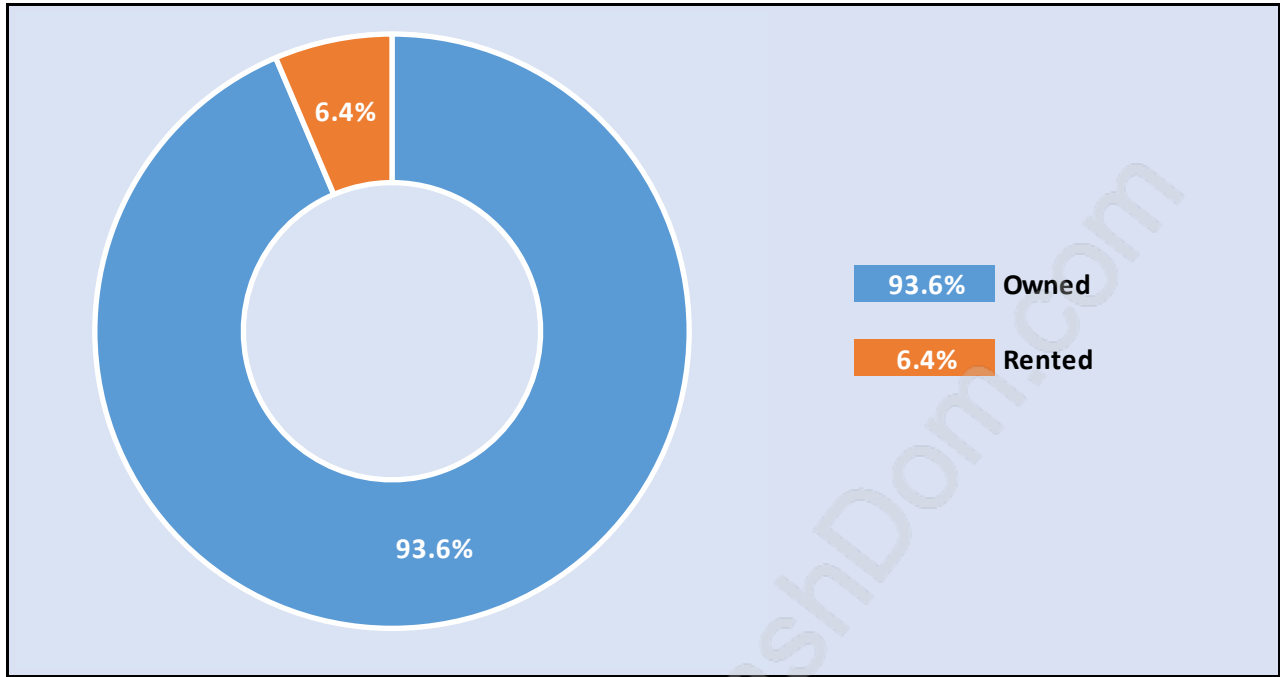

Westwind

Population Trends in Westwind

Population by Age in Westwind

Population Age 15+ by Income Status in Westwind

Total Population Age 15 - 2,412

Households by Income in Westwind

Total Number of Households - 1,028 / Average Household Income - \$141,659

Families in Westwind

Average Persons per Family - 3.3

Children at Home in Westwind

Total Number of Children at Home - 1,084

Family Structure in Westwind

Total Number of Families - 875 / Average Persons per Family - 3.3

Households by Household Size in Westwind

Total Number of Households - 1,028

Dwellings in Westwind

Population Age 15+ in Westwind

Labour Force by Occupation in Westwind

Labour Force Participation in Westwind