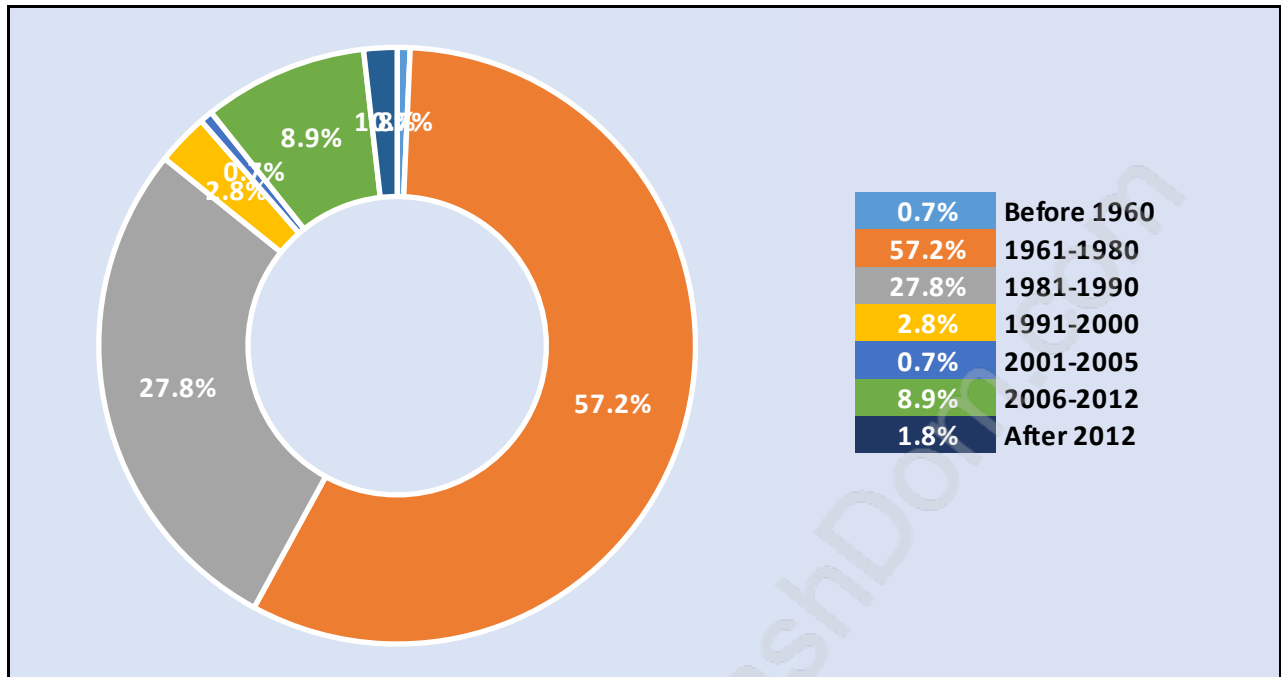

Westwind

Population Trends in Westwind

Population by Age in Westwind

Population Age 15+ by Income Status in Westwind

Total Population Age 15 - 2,412

Households by Income in Westwind

Total Number of Households - 1,028 / Average Household Income - \$141,659

Families in Westwind

Average Persons per Family - 3.3

Children at Home in Westwind

Total Number of Children at Home - 1,084

Family Structure in Westwind

Total Number of Families - 875 / Average Persons per Family - 3.3

Households by Household Size in Westwind

Total Number of Households - 1,028

Dwellings in Westwind

Population Age 15+ in Westwind

Labour Force by Occupation in Westwind

Labour Force Participation in Westwind

Travel To Work in (from) Westwind

Occupied Dwellings by Structure Type in Westwind

Dominant Bulding Type - Houses

Private Dwellings by Period of Construction in Westwind

Dominant Period of Construction - 1961-1980