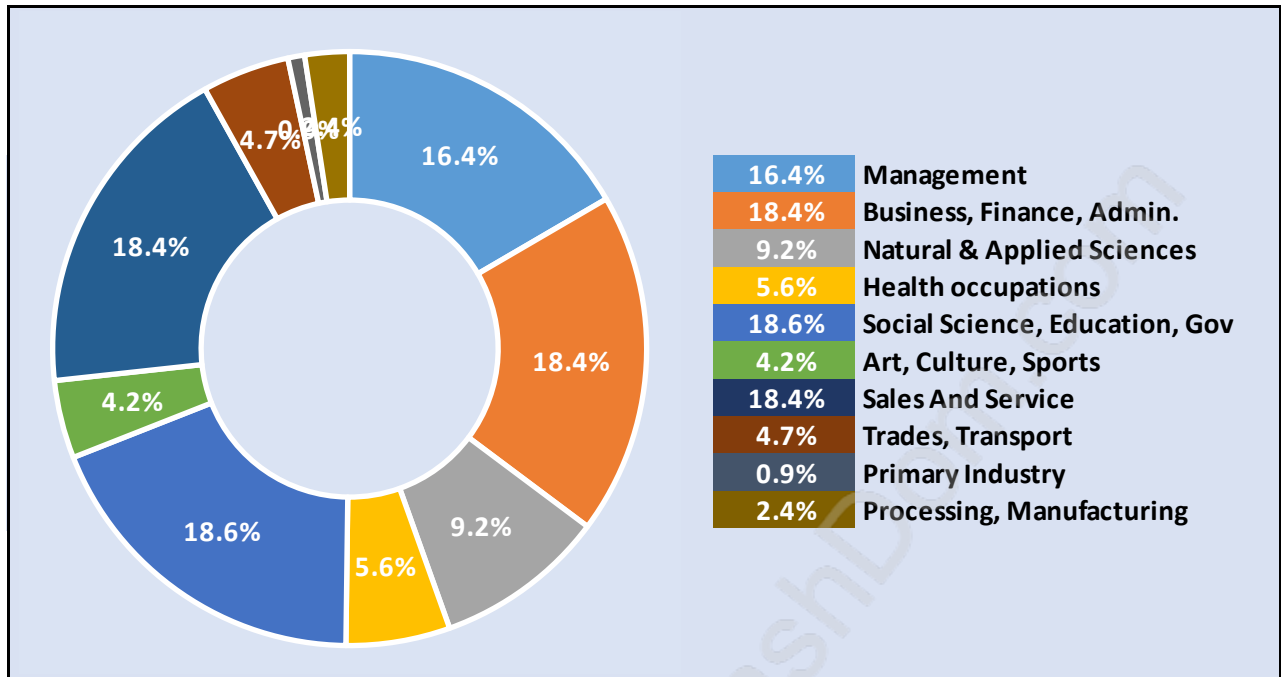

Westwind

Population Trends in Westwind

Population by Age in Westwind

Population Age 15+ by Income Status in Westwind

Total Population Age 15 - 2,412

Households by Income in Westwind

Total Number of Households - 1,028 / Average Household Income - \$141,659

Households by Household Size in Westwind

Total Number of Households - 1,028

Dwellings in Westwind

Population Age 15+ in Westwind

Labour Force by Occupation in Westwind

Labour Force Participation in Westwind