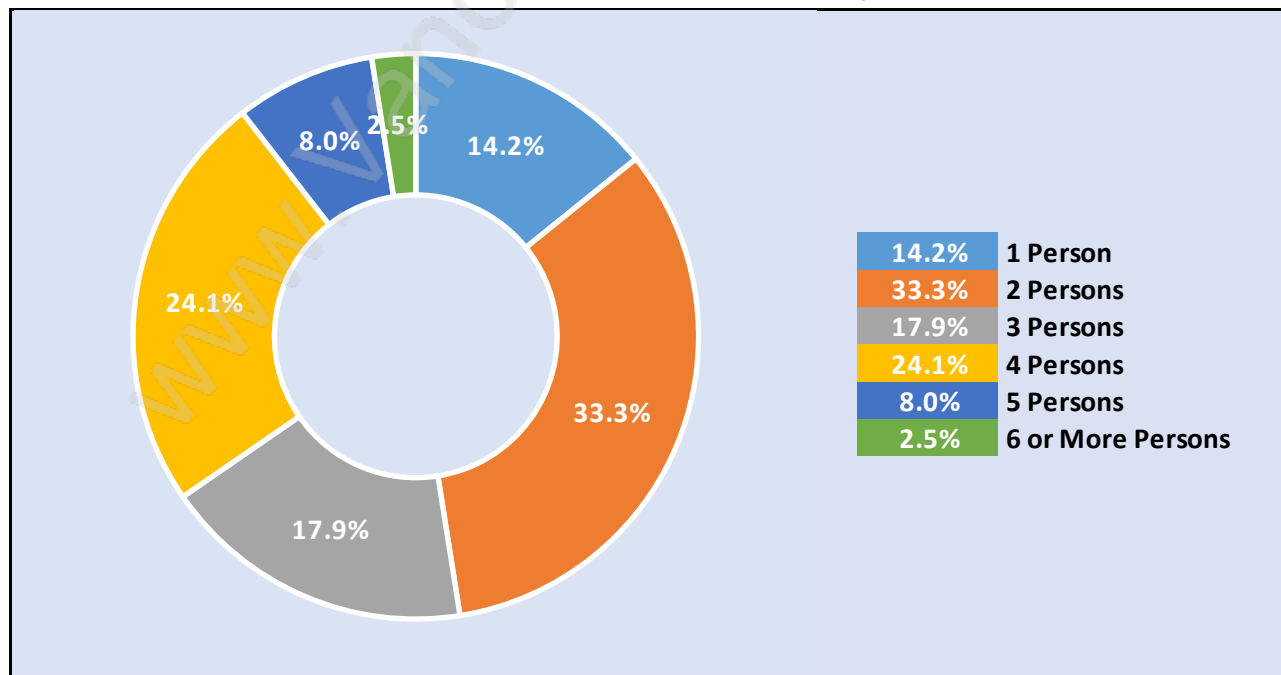

Westwind

Population Trends in Westwind

Population by Age in Westwind

Population Age 15+ by Income Status in Westwind

Total Population Age 15 - 2,412

Households by Income in Westwind

Total Number of Households - 1,028 / Average Household Income - \$141,659

Families in Westwind

Average Persons per Family - 3.3

Children at Home in Westwind

Total Number of Children at Home - 1,084

Family Structure in Westwind

Total Number of Families - 875 / Average Persons per Family - 3.3

Households by Household Size in Westwind

Total Number of Households - 1,028

Dwellings in Westwind

Population Age 15+ in Westwind

Labour Force by Occupation in Westwind

Labour Force Participation in Westwind