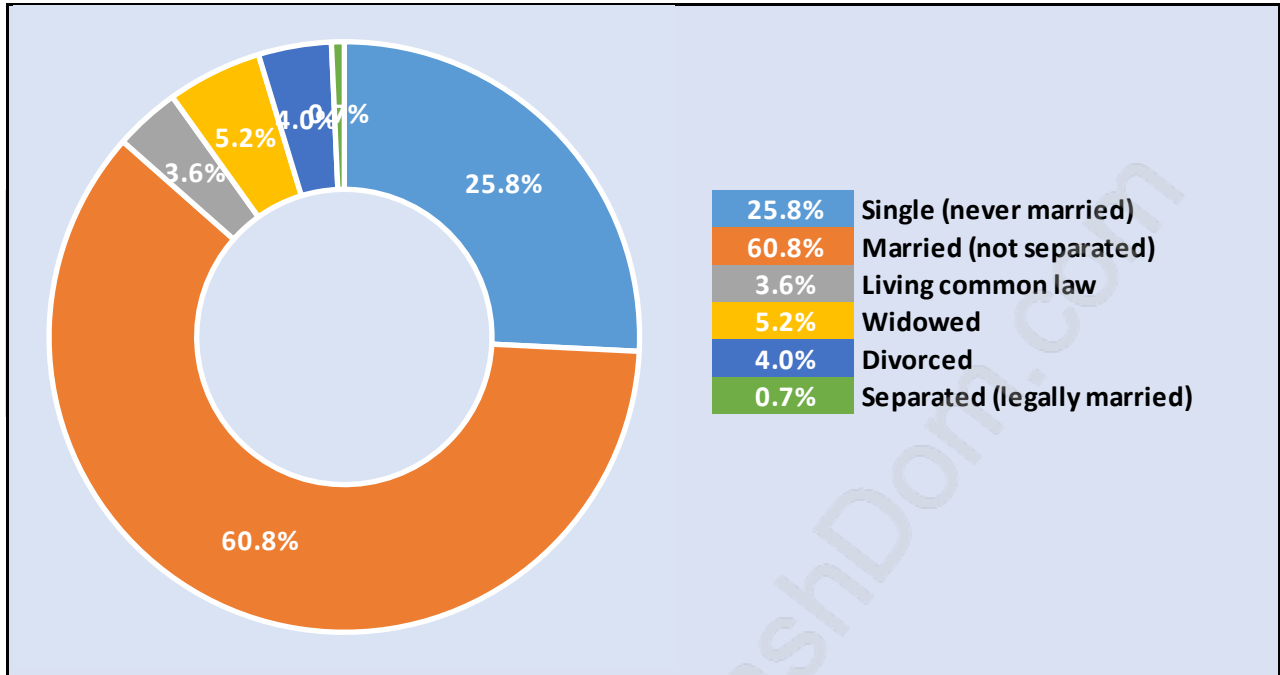

Westwind

Population Trends in Westwind

Population by Age in Westwind

Population Age 15+ by Income Status in Westwind

Total Population Age 15 - 2,412

Households by Income in Westwind

Total Number of Households - 1,028 / Average Household Income - \$141,659

Families in Westwind

Average Persons per Family - 3.3

Children at Home in Westwind

Total Number of Children at Home - 1,084

Family Structure in Westwind

Total Number of Families - 875 / Average Persons per Family - 3.3

Households by Household Size in Westwind

Total Number of Households - 1,028

Dwellings in Westwind

Population Age 15+ in Westwind

Labour Force by Occupation in Westwind

Labour Force Participation in Westwind