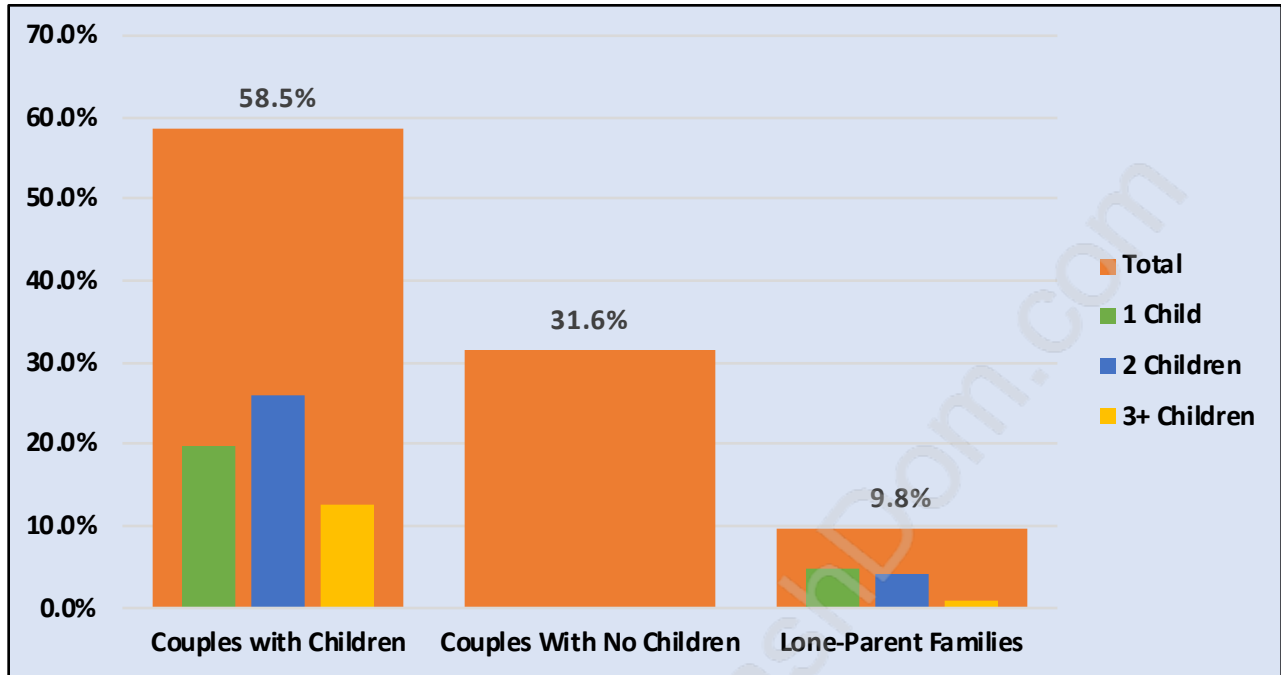

Westwind

Population Trends in Westwind

Population by Age in Westwind

Population Age 15+ by Income Status in Westwind

Total Population Age 15 - 2,412

Households by Income in Westwind

Total Number of Households - 1,028 / Average Household Income - \$141,659

Families in Westwind

Average Persons per Family - 3.3

Children at Home in Westwind

Total Number of Children at Home - 1,084

Family Structure in Westwind

Total Number of Families - 875 / Average Persons per Family - 3.3

Households by Household Size in Westwind

Total Number of Households - 1,028

Dwellings in Westwind

Population Age 15+ in Westwind

Labour Force by Occupation in Westwind

Labour Force Participation in Westwind