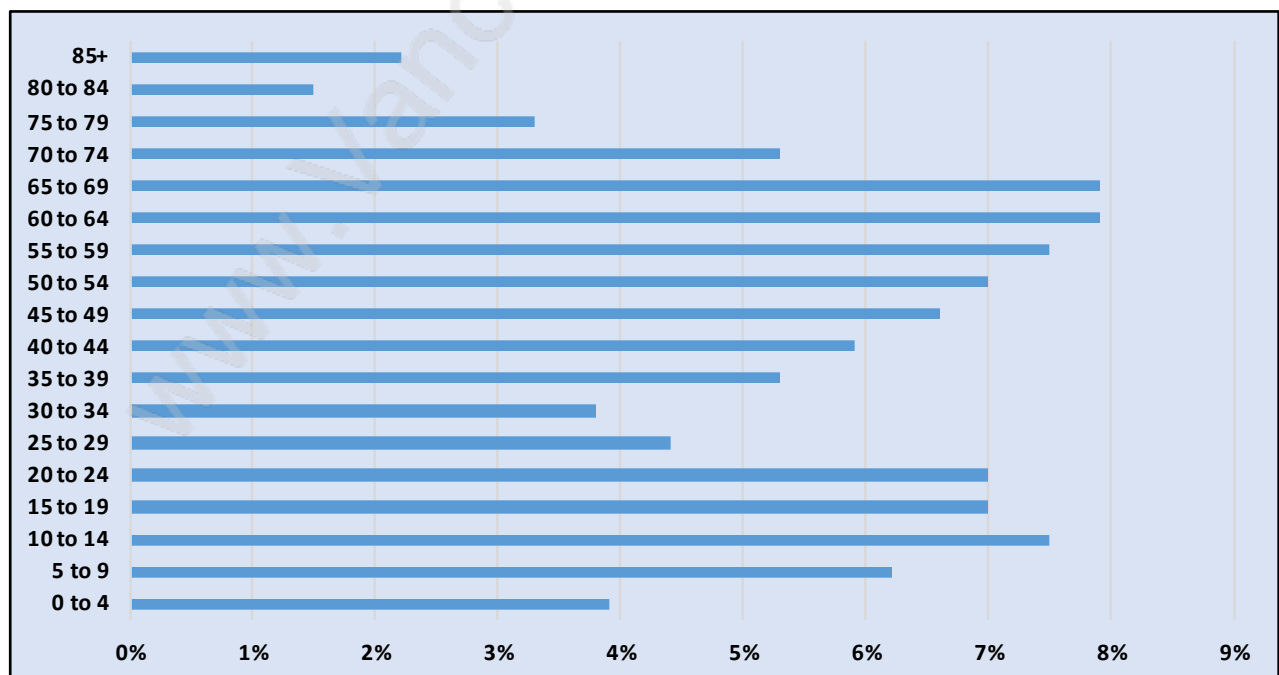

Westwind

Population Trends in Westwind

Population by Age in Westwind

Population Age 15+ by Income Status in Westwind

Total Population Age 15 - 2,412

Households by Income in Westwind

Total Number of Households - 1,028 / Average Household Income - \$141,659

Families in Westwind

Average Persons per Family - 3.3

Children at Home in Westwind

Total Number of Children at Home - 1,084

Family Structure in Westwind

Total Number of Families - 875 / Average Persons per Family - 3.3

Households by Household Size in Westwind

Total Number of Households - 1,028

Dwellings in Westwind

Population Age 15+ in Westwind

Labour Force by Occupation in Westwind

Labour Force Participation in Westwind