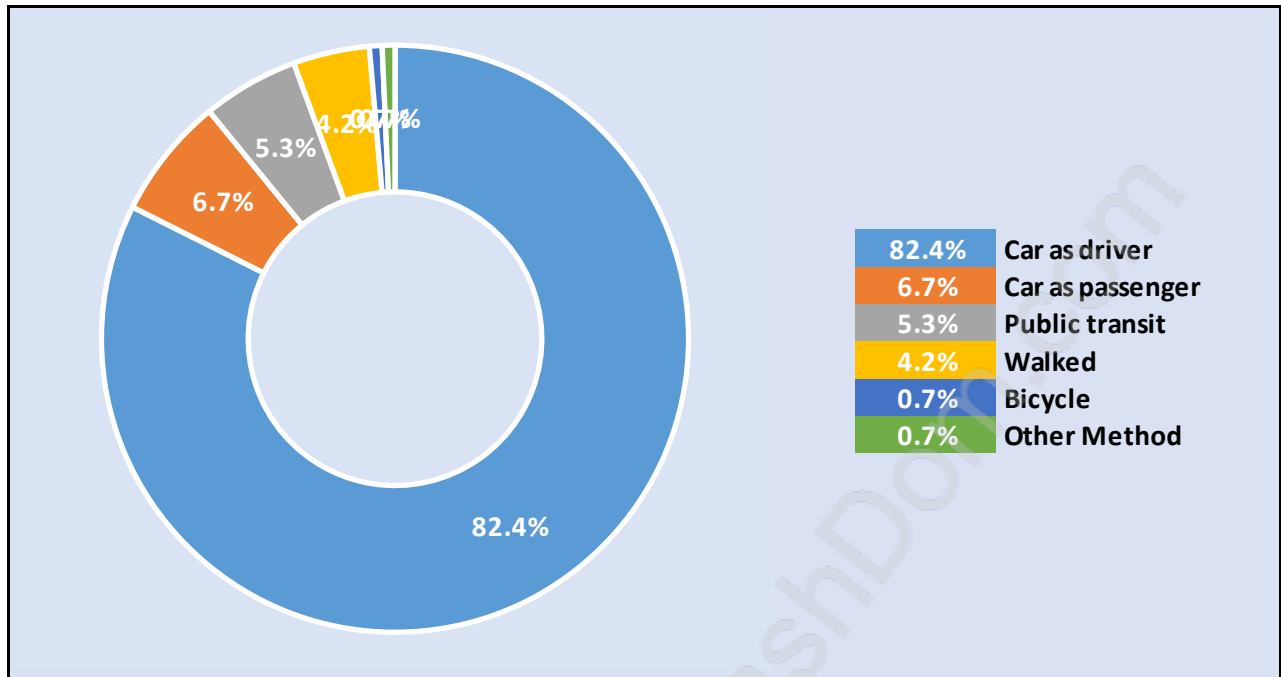

Westwind

Population Trends in Westwind

Population by Age in Westwind

Population Age 15+ by Income Status in Westwind

Total Population Age 15 - 2,412

Households by Income in Westwind

Total Number of Households - 1,028 / Average Household Income - \$141,659

Families in Westwind

Average Persons per Family - 3.3

Children at Home in Westwind

Total Number of Children at Home - 1,084

Family Structure in Westwind

Total Number of Families - 875 / Average Persons per Family - 3.3

Households by Household Size in Westwind

Total Number of Households - 1,028

Dwellings in Westwind

Population Age 15+ in Westwind

Labour Force by Occupation in Westwind

Labour Force Participation in Westwind

Travel To Work in (from) Westwind

Occupied Dwellings by Structure Type in Westwind

Dominant Bulding Type - Houses

Private Dwellings by Period of Construction in Westwind

Dominant Period of Construction - 1961-1980