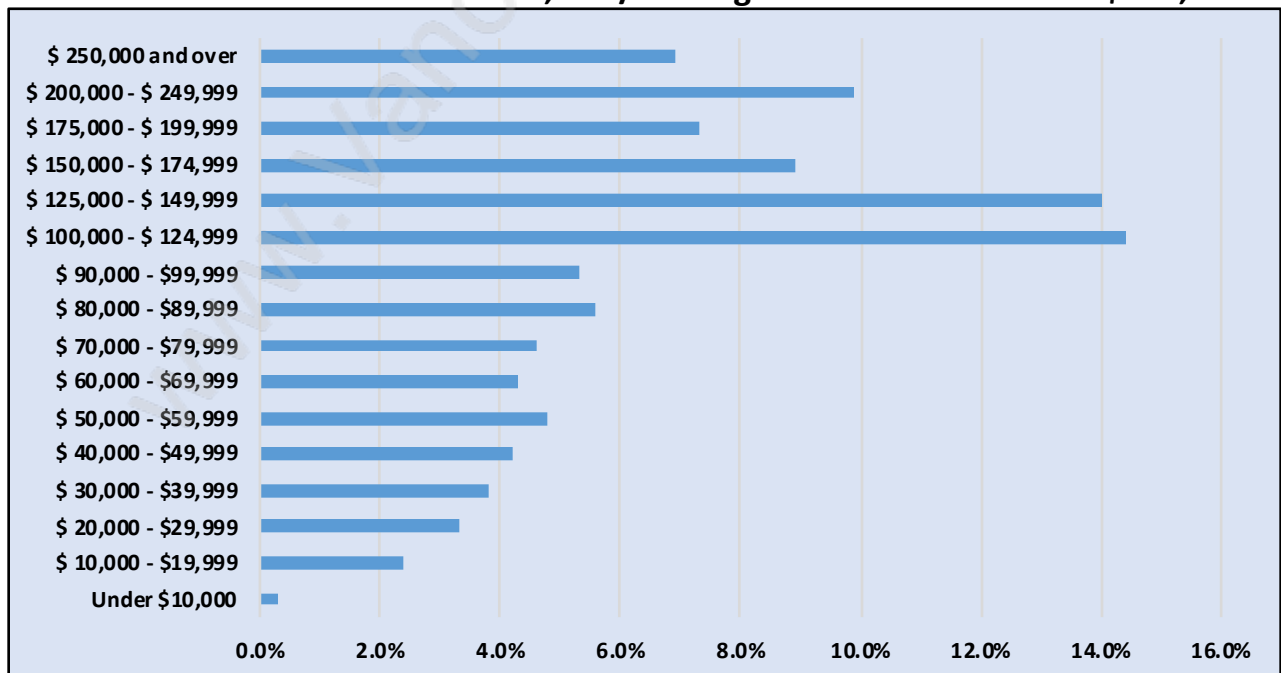

Westwind

Population Trends in Westwind

Population by Age in Westwind

Population Age 15+ by Income Status in Westwind

Total Population Age 15 - 2,412

Households by Income in Westwind

Total Number of Households - 1,028 / Average Household Income - \$141,659

Families in Westwind

Average Persons per Family - 3.3

Children at Home in Westwind

Total Number of Children at Home - 1,084

Family Structure in Westwind

Total Number of Families - 875 / Average Persons per Family - 3.3