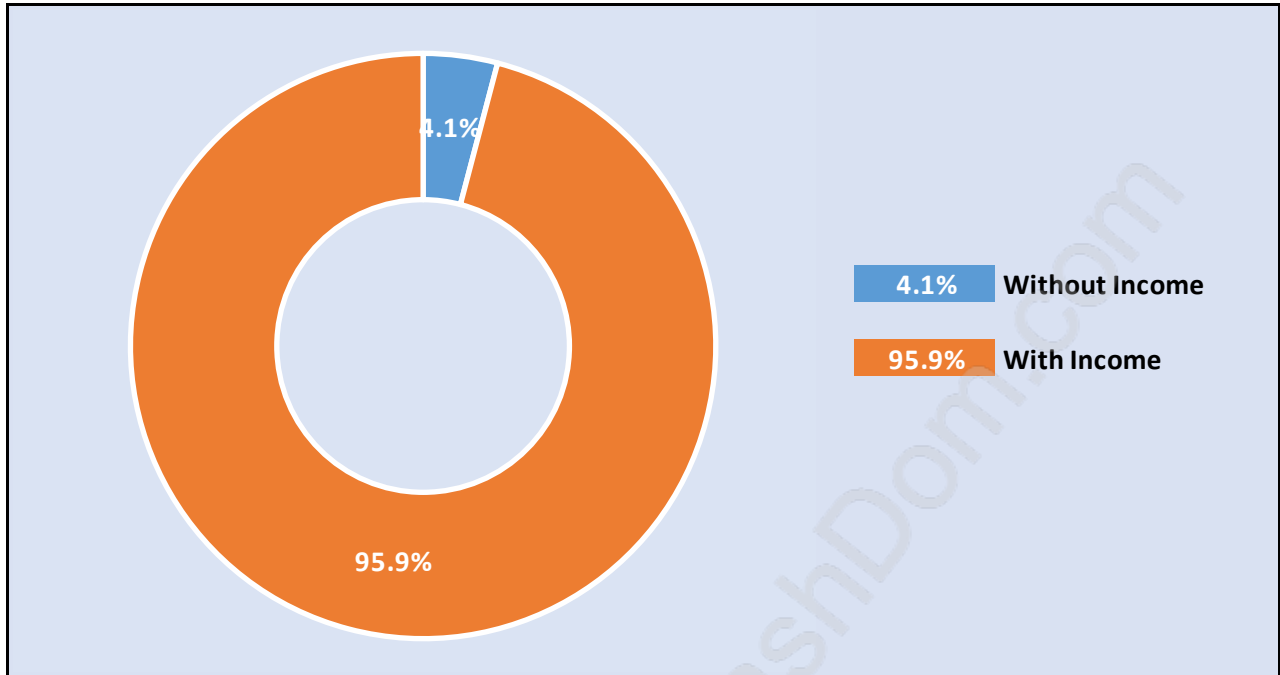

Westwind

Population Trends in Westwind

Population by Age in Westwind

Population Age 15+ by Income Status in Westwind

Total Population Age 15 - 2,412

Households by Income in Westwind

Total Number of Households - 1,028 / Average Household Income - \$141,659

Families in Westwind

Average Persons per Family - 3.3

Children at Home in Westwind

Total Number of Children at Home - 1,084

Family Structure in Westwind

Total Number of Families - 875 / Average Persons per Family - 3.3

Households by Household Size in Westwind

Total Number of Households - 1,028

Dwellings in Westwind

Population Age 15+ in Westwind

Labour Force by Occupation in Westwind

Labour Force Participation in Westwind