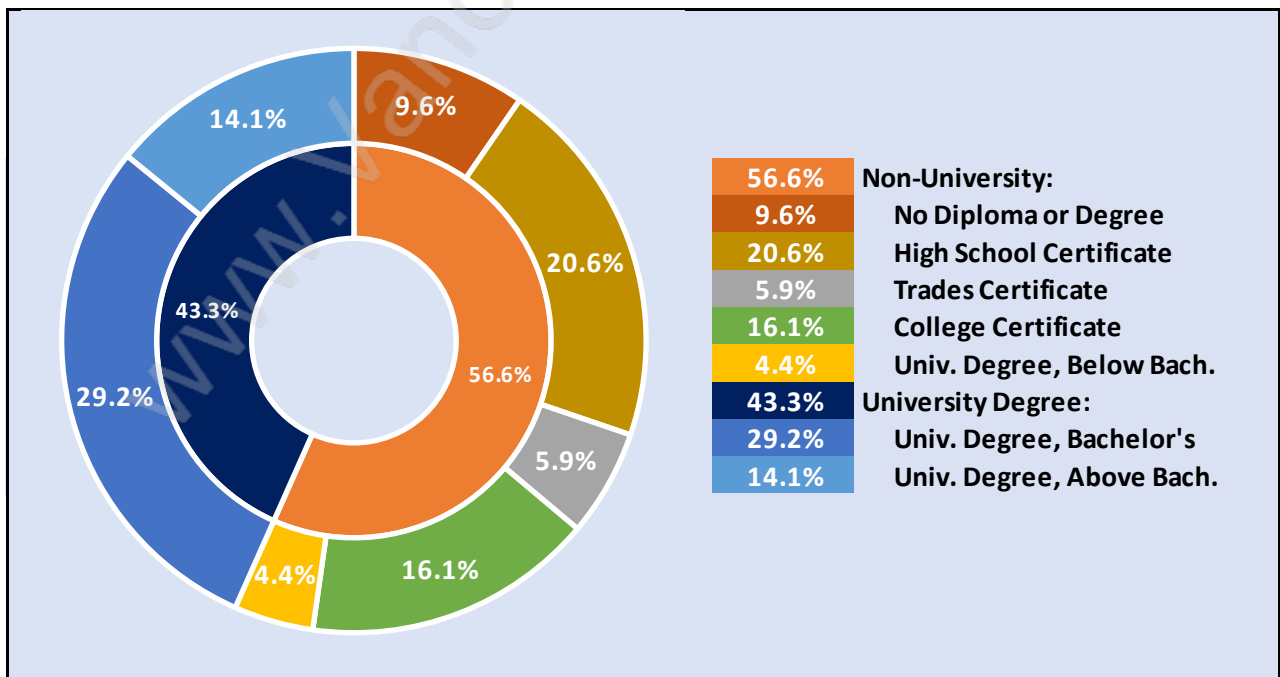

Westwind

Population Trends in Westwind

Population by Age in Westwind

Population Age 15+ by Income Status in Westwind

Total Population Age 15 - 2,412

Households by Income in Westwind

Total Number of Households - 1,028 / Average Household Income - \$141,659

Families in Westwind

Average Persons per Family - 3.3

Children at Home in Westwind

Total Number of Children at Home - 1,084

Family Structure in Westwind

Total Number of Families - 875 / Average Persons per Family - 3.3

Households by Household Size in Westwind

Total Number of Households - 1,028

Dwellings in Westwind

Population Age 15+ in Westwind

Labour Force by Occupation in Westwind

Labour Force Participation in Westwind