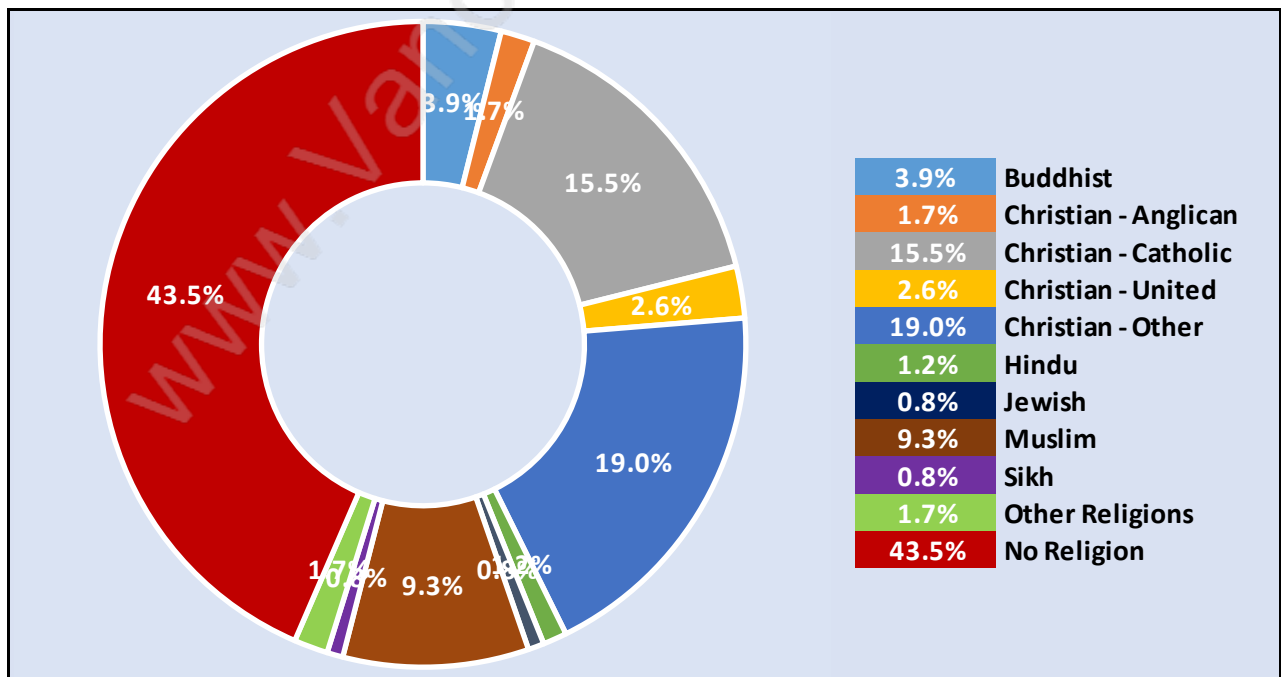

Dominant Bulding Type - Houses

Private Dwellings by Period of Construction in Westwood Plateau

Dominant Period of Construction - 1991-2000

Population by Religion in Westwood Plateau

Population by Home Languages in Westwood Plateau