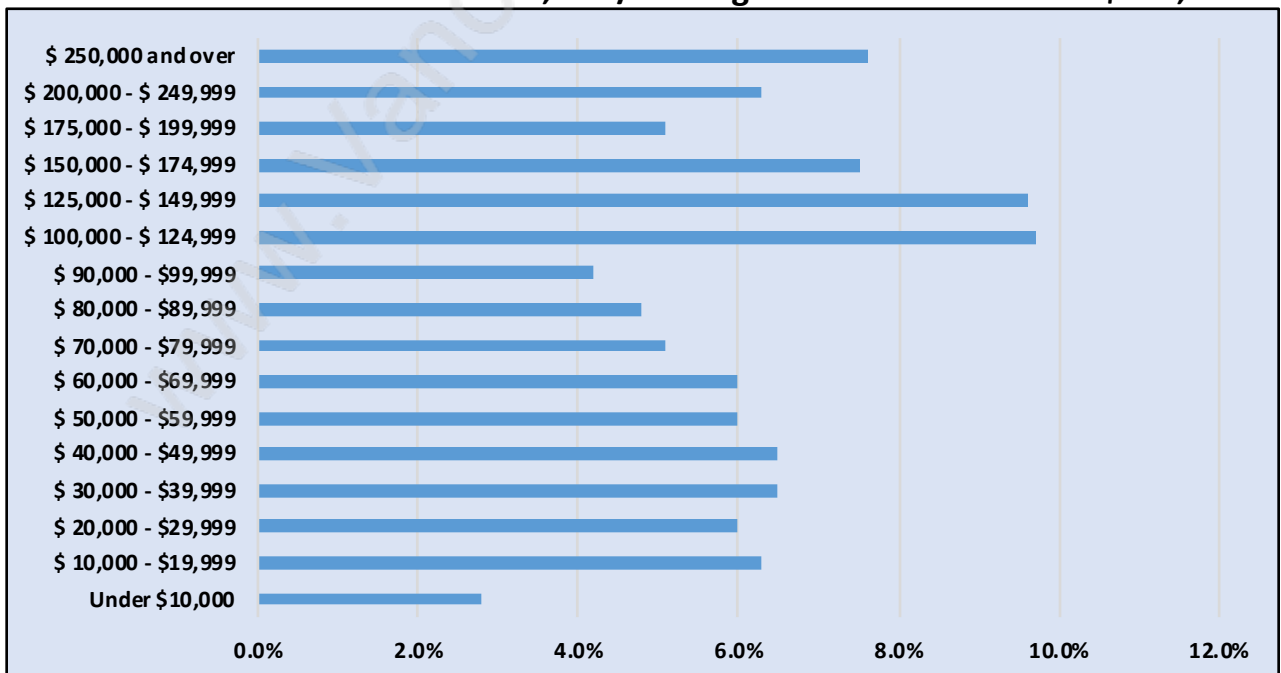

Westwood Plateau

Population Trends in Westwood Plateau

Population by Age in Westwood Plateau

Population Age 15+ by Income Status in Westwood Plateau

Total Population Age 15 - 17,568

Households by Income in Westwood Plateau

Total Number of Households - 6,361 / Average Household Income - \$116,969

Families in Westwood Plateau

Average Persons per Family - 3.3

Children at Home in Westwood Plateau

Total Number of Children at Home - 7,338