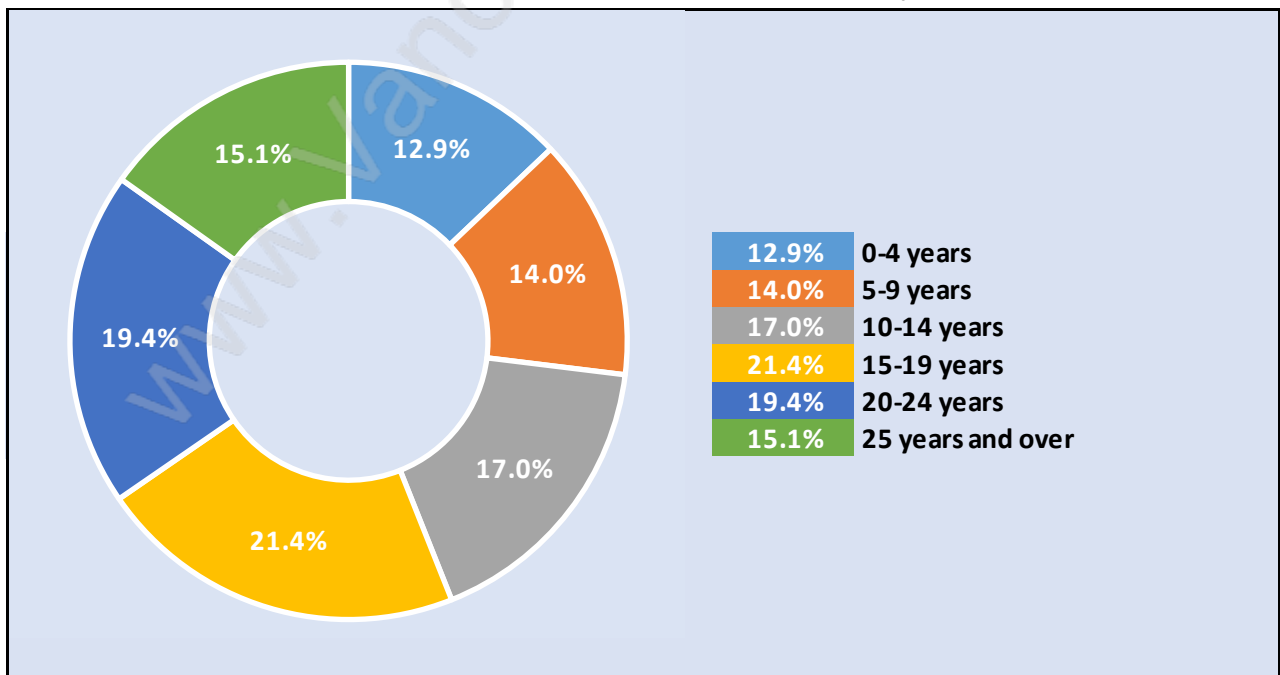

Westwood Plateau

Population Trends in Westwood Plateau

Population by Age in Westwood Plateau

Population Age 15+ by Income Status in Westwood Plateau

Total Population Age 15 - 17,568

Households by Income in Westwood Plateau

Total Number of Households - 6,361 / Average Household Income - \$116,969

Families in Westwood Plateau

Average Persons per Family - 3.3

Children at Home in Westwood Plateau

Total Number of Children at Home - 7,338