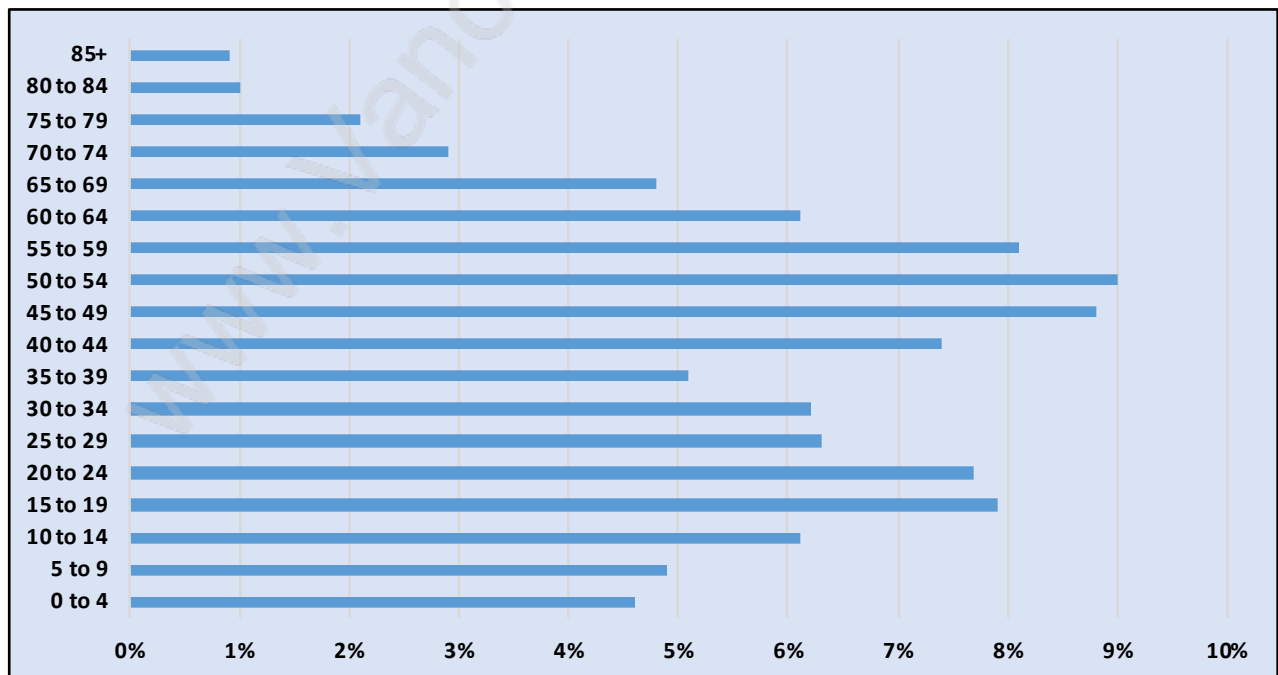

Westwood Plateau

Population Trends in Westwood Plateau

Population by Age in Westwood Plateau

Population Age 15+ by Income Status in Westwood Plateau

Total Population Age 15 - 17,568

Households by Income in Westwood Plateau

Total Number of Households - 6,361 / Average Household Income - \$116,969

Families in Westwood Plateau

Average Persons per Family - 3.3

Children at Home in Westwood Plateau

Total Number of Children at Home - 7,338