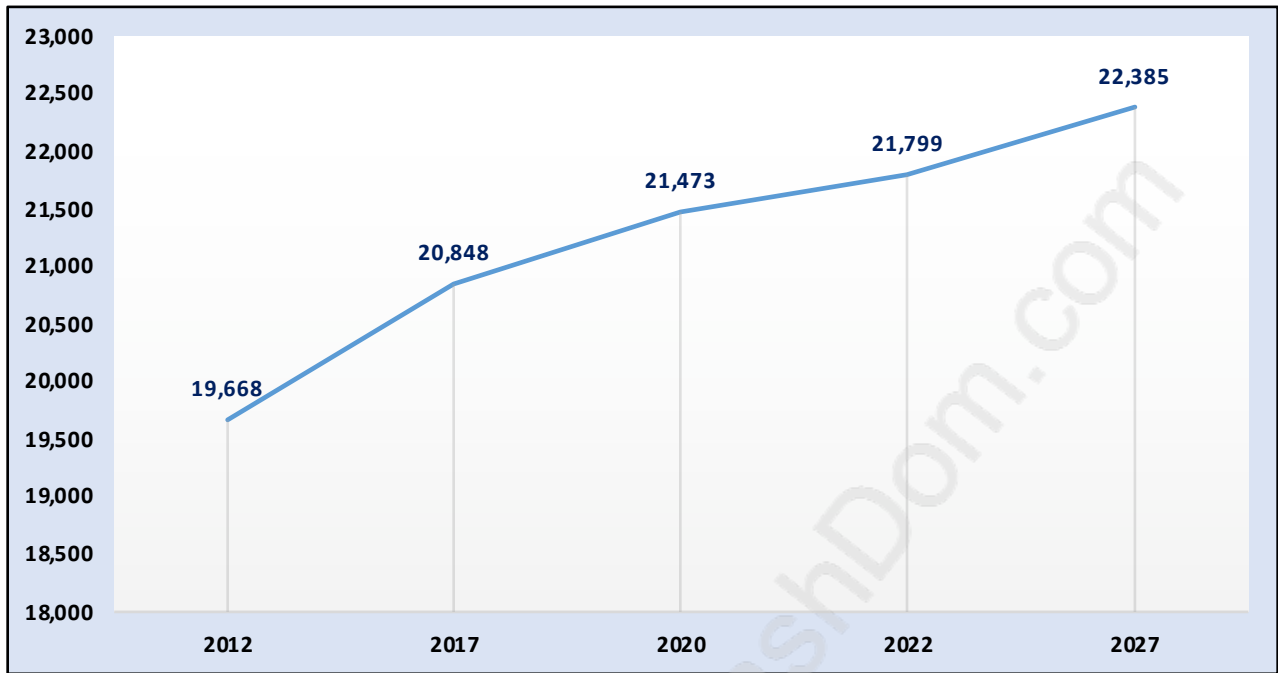

Westwood Plateau

Population Trends in Westwood Plateau

Population by Age in Westwood Plateau

Population Age 15+ by Income Status in Westwood Plateau

Total Population Age 15 - 17,568

Households by Income in Westwood Plateau

Total Number of Households - 6,361 / Average Household Income - \$116,969

Families in Westwood Plateau

Average Persons per Family - 3.3

Children at Home in Westwood Plateau

Total Number of Children at Home - 7,338