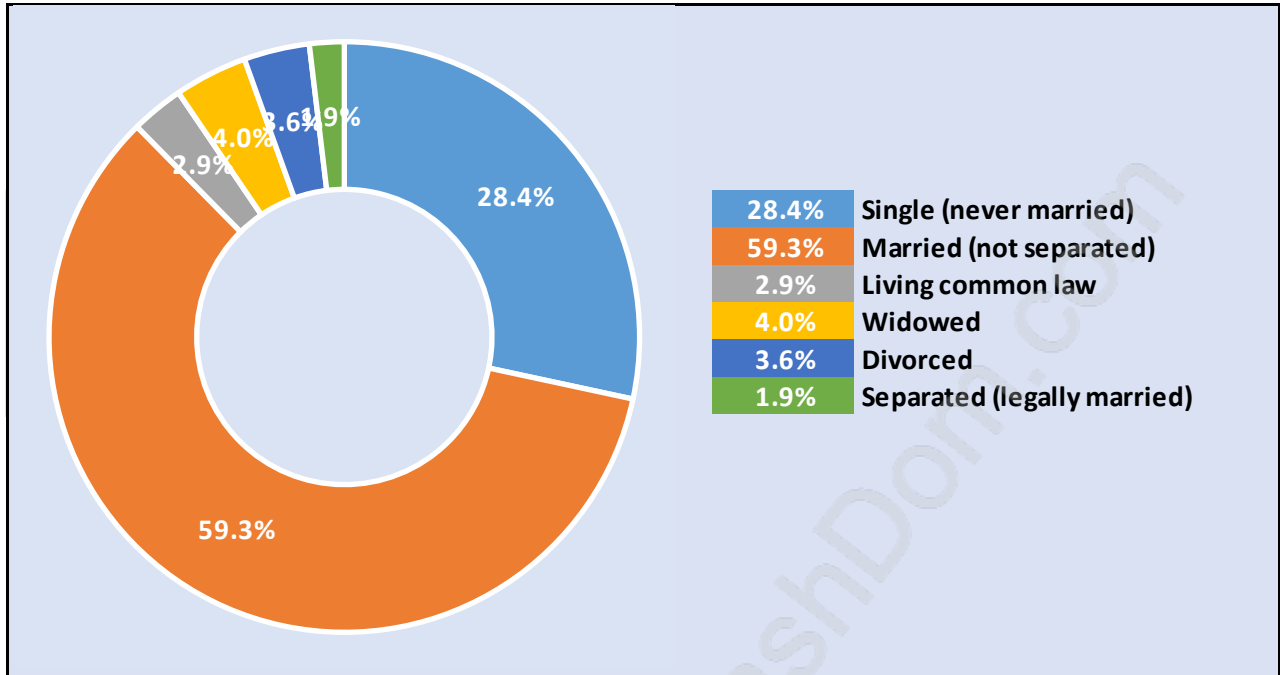

Westwood Plateau

Population Trends in Westwood Plateau

Population by Age in Westwood Plateau

Population Age 15+ by Income Status in Westwood Plateau

Total Population Age 15 - 17,568

Households by Income in Westwood Plateau

Total Number of Households - 6,361 / Average Household Income - \$116,969

Families in Westwood Plateau

Average Persons per Family - 3.3

Children at Home in Westwood Plateau

Total Number of Children at Home - 7,338