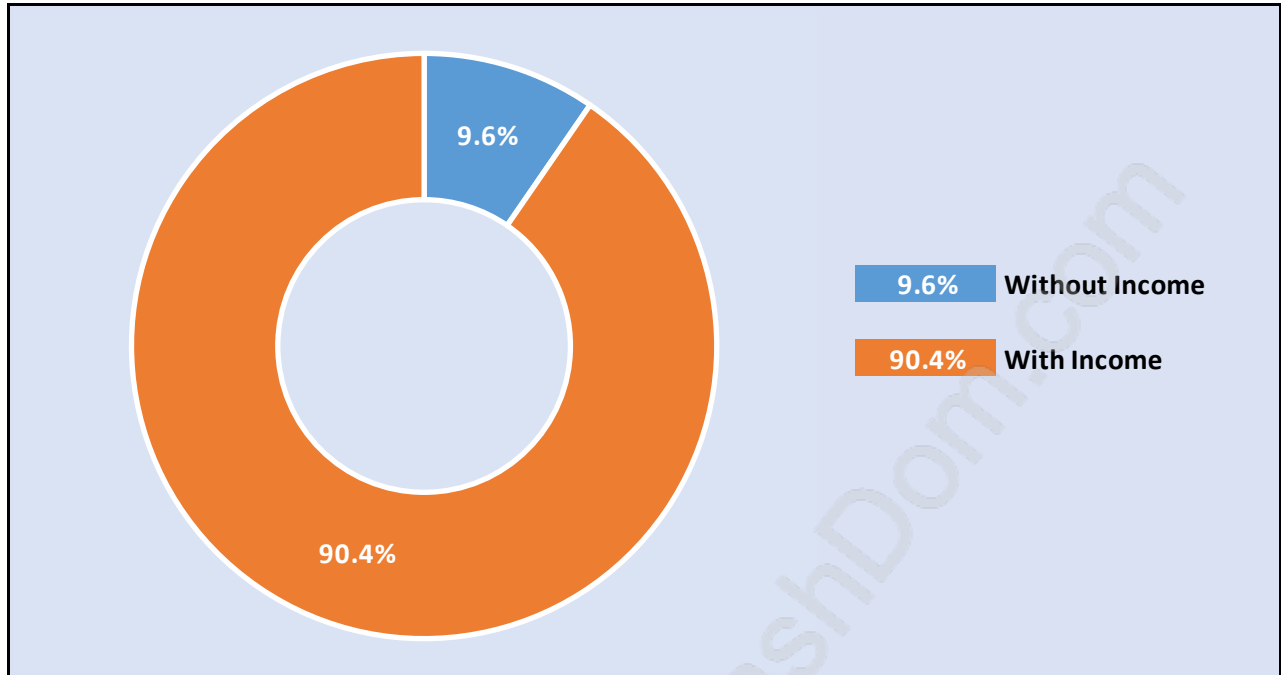

Westwood Plateau

Population Trends in Westwood Plateau

Population by Age in Westwood Plateau

Population Age 15+ by Income Status in Westwood Plateau

Total Population Age 15 - 17,568

Households by Income in Westwood Plateau

Total Number of Households - 6,361 / Average Household Income - \$116,969

Families in Westwood Plateau

Average Persons per Family - 3.3

Children at Home in Westwood Plateau

Total Number of Children at Home - 7,338