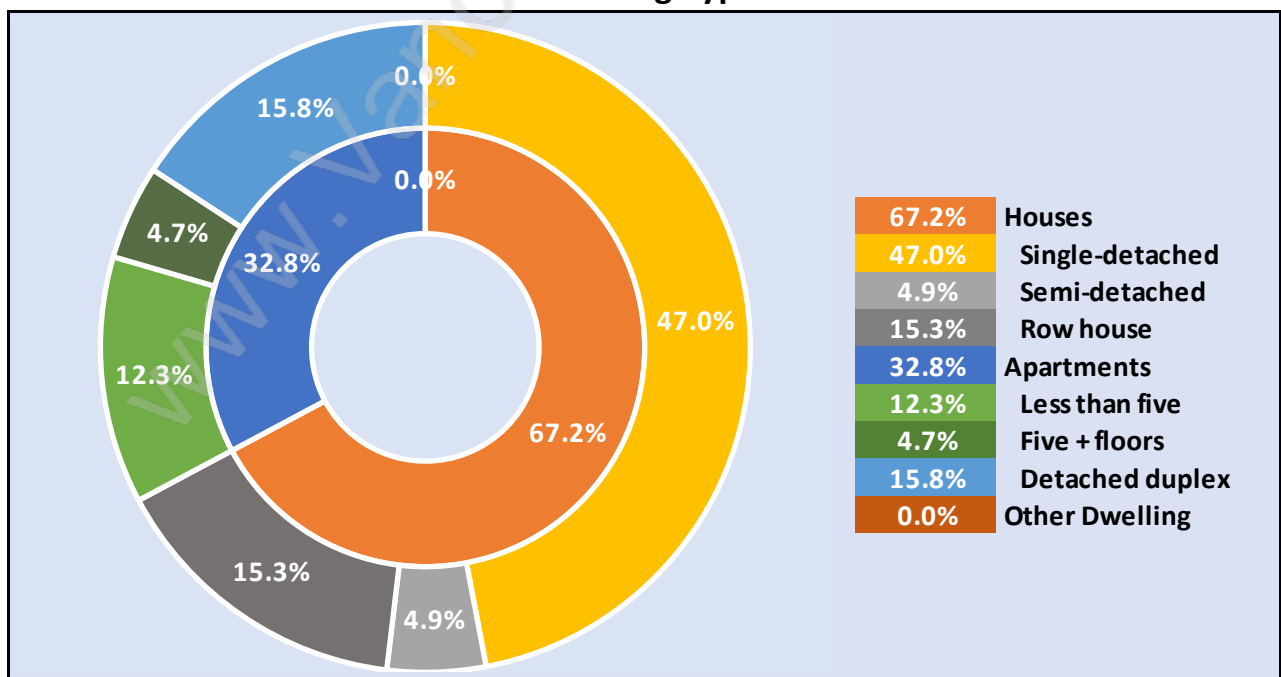

Family Structure in Westwood Plateau

Total Number of Families - 5,438 / Average Persons per Family - 3.3

Households by Household Size in Westwood Plateau

Total Number of Households - 6,361

Dwellings in Westwood Plateau

Population Age 15+ in Westwood Plateau

Labour Force by Occupation in Westwood Plateau

Labour Force Participation in Westwood Plateau

Travel To Work in (from) Westwood Plateau

Occupied Dwellings by Structure Type in Westwood Plateau

Dominant Bulding Type - Houses

Private Dwellings by Period of Construction in Westwood Plateau

Dominant Period of Construction - 1991-2000

Population by Religion in Westwood Plateau

Population by Home Languages in Westwood Plateau