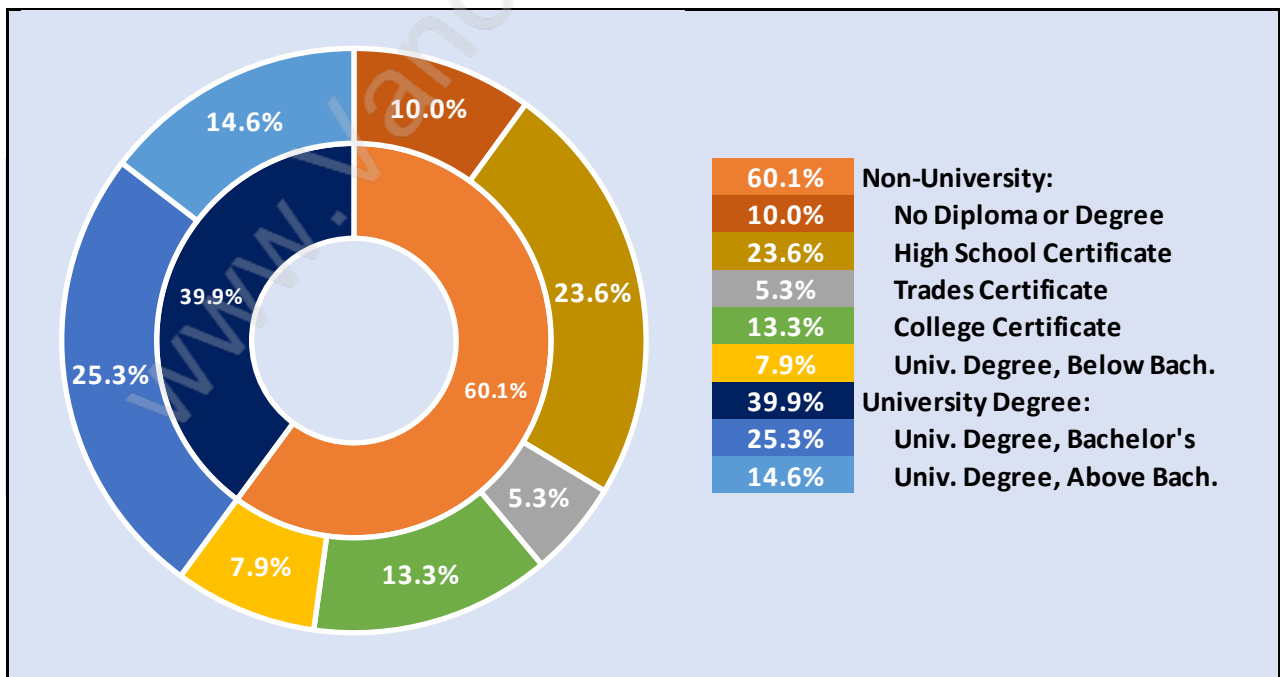

Family Structure in Westwood Plateau

Total Number of Families - 5,438 / Average Persons per Family - 3.3

Households by Household Size in Westwood Plateau

Total Number of Households - 6,361

Dwellings in Westwood Plateau

Population Age 15+ in Westwood Plateau

Labour Force by Occupation in Westwood Plateau

Labour Force Participation in Westwood Plateau

Travel To Work in (from) Westwood Plateau

Occupied Dwellings by Structure Type in Westwood Plateau