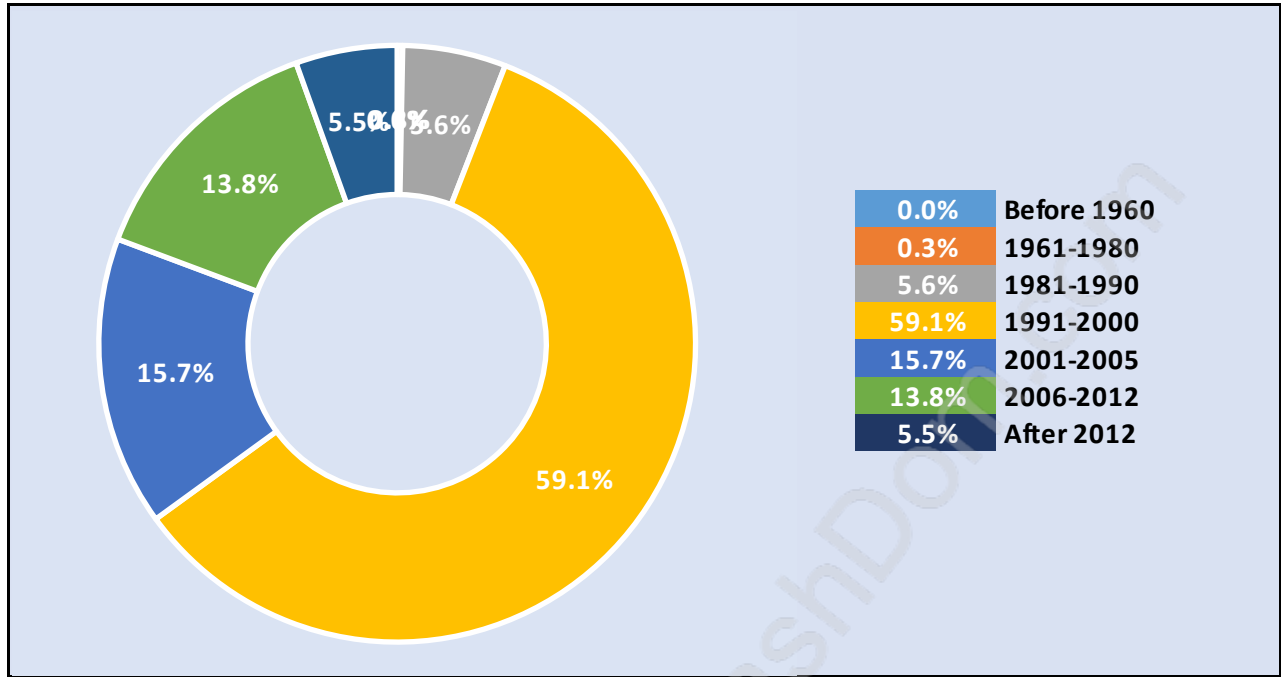

Westwood Plateau

Population Trends in Westwood Plateau

Population by Age in Westwood Plateau

Population Age 15+ by Income Status in Westwood Plateau

Total Population Age 15 - 17,568

Households by Income in Westwood Plateau

Population Age 15+ in Westwood Plateau

Labour Force by Occupation in Westwood Plateau

Labour Force Participation in Westwood Plateau

Travel To Work in (from) Westwood Plateau

Occupied Dwellings by Structure Type in Westwood Plateau

Dominant Bulding Type - Houses

Private Dwellings by Period of Construction in Westwood Plateau

Dominant Period of Construction - 1991-2000

Population by Religion in Westwood Plateau

Population by Home Languages in Westwood Plateau