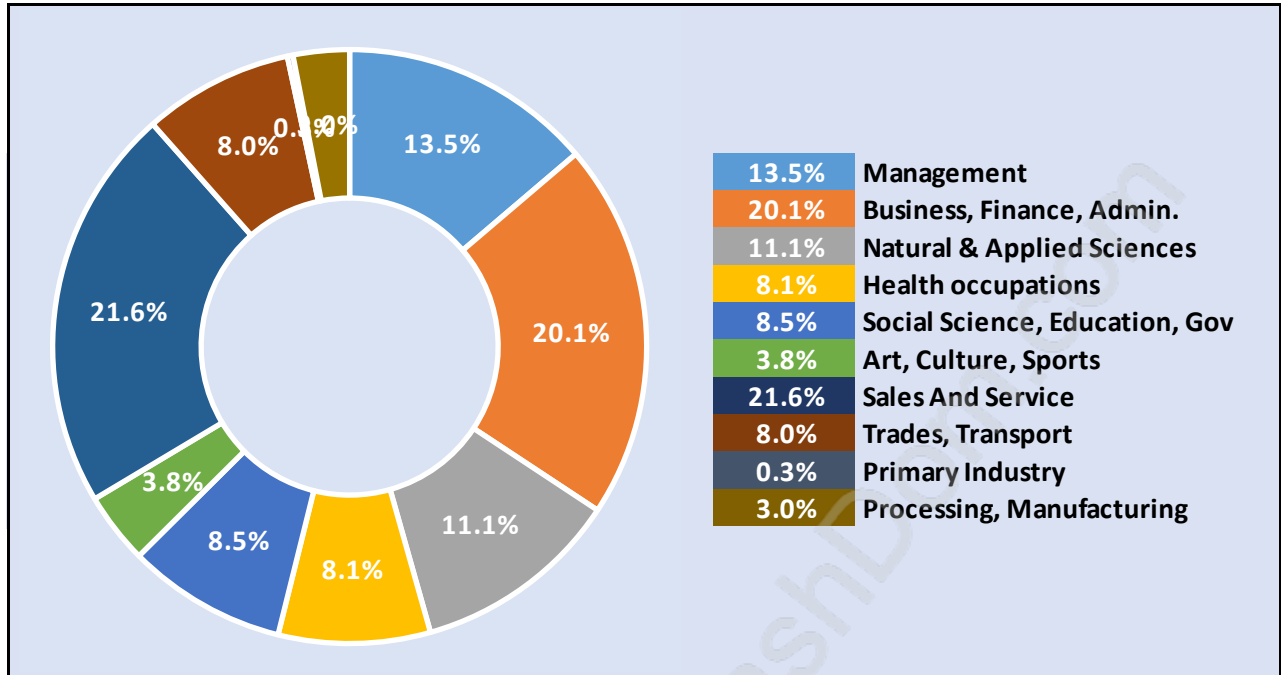

Population Age 15+ in Westwood Plateau

Labour Force by Occupation in Westwood Plateau

Labour Force Participation in Westwood Plateau

Travel To Work in (from) Westwood Plateau

Occupied Dwellings by Structure Type in Westwood Plateau