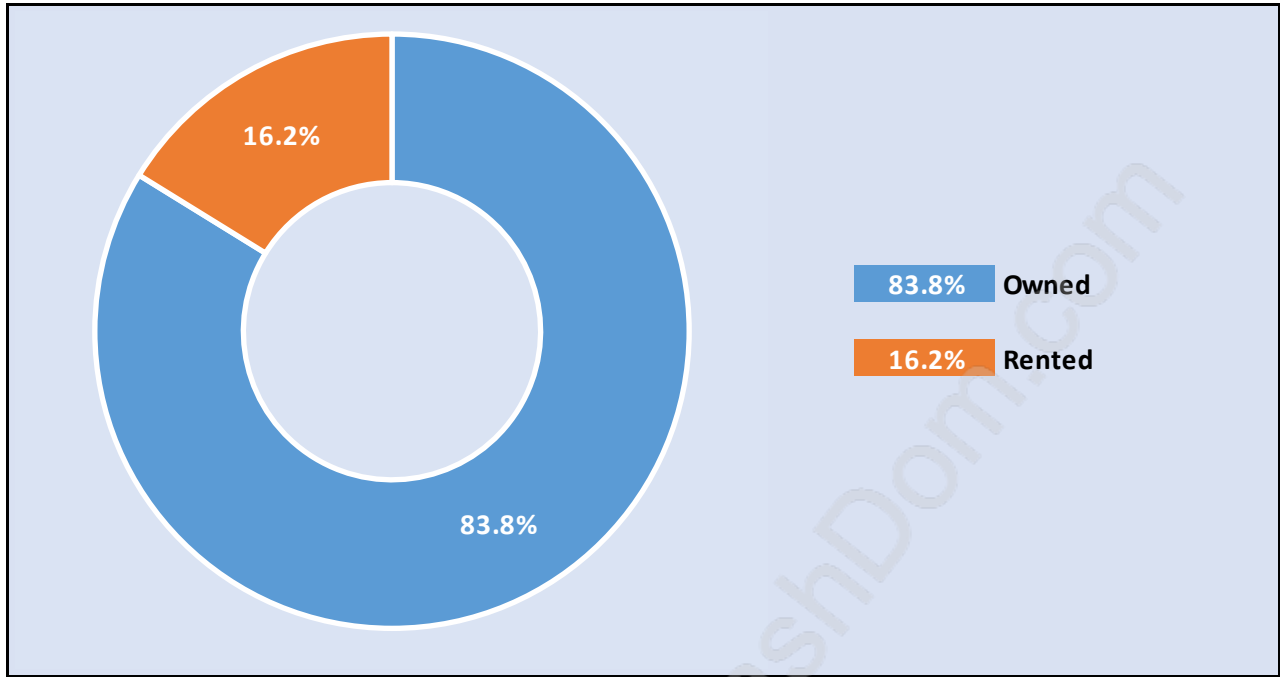

Westwood Plateau

Population Trends in Westwood Plateau

Population by Age in Westwood Plateau

Population Age 15+ by Income Status in Westwood Plateau

Total Population Age 15 - 17,568

Households by Income in Westwood Plateau

Family Structure in Westwood Plateau

Total Number of Families - 5,438 / Average Persons per Family - 3.3

Households by Household Size in Westwood Plateau

Total Number of Households - 6,361

Dwellings in Westwood Plateau

Population Age 15+ in Westwood Plateau

Labour Force by Occupation in Westwood Plateau

Labour Force Participation in Westwood Plateau

Travel To Work in (from) Westwood Plateau

Occupied Dwellings by Structure Type in Westwood Plateau