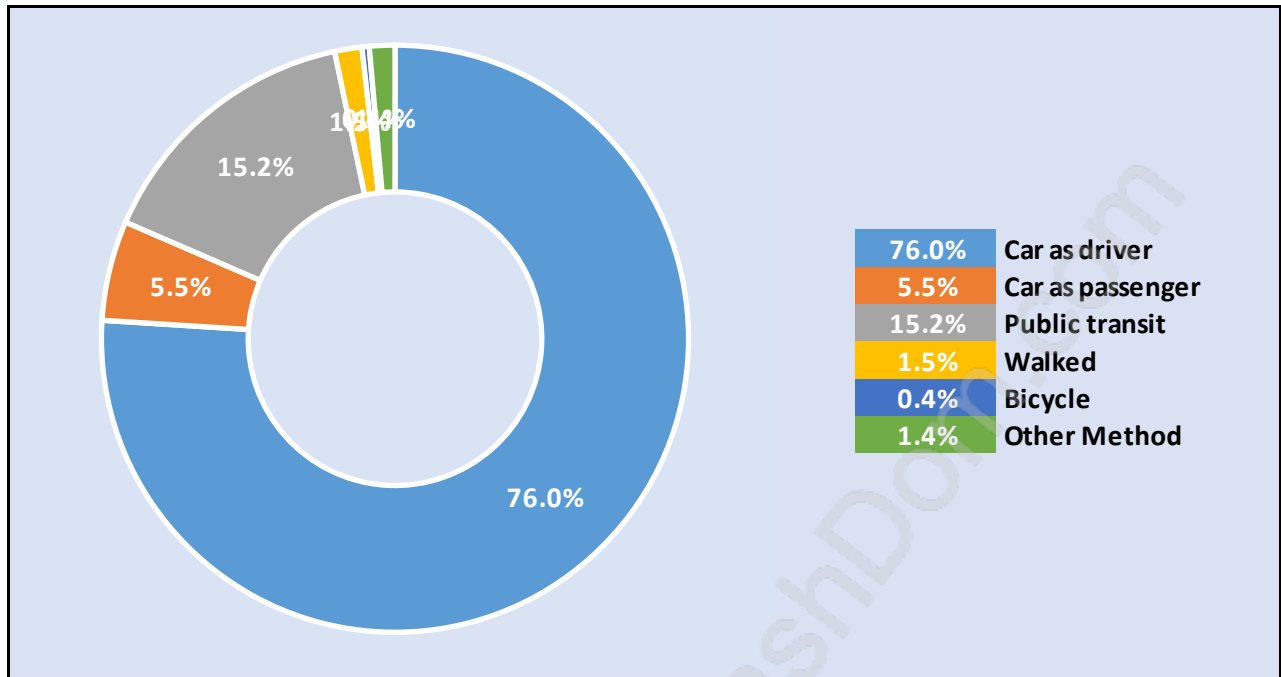

Population Age 15+ in Westwood Plateau

Labour Force by Occupation in Westwood Plateau

Labour Force Participation in Westwood Plateau

Travel To Work in (from) Westwood Plateau

Occupied Dwellings by Structure Type in Westwood Plateau

Dominant Bulding Type - Houses

Private Dwellings by Period of Construction in Westwood Plateau

Dominant Period of Construction - 1991-2000

Population by Religion in Westwood Plateau

Population by Home Languages in Westwood Plateau