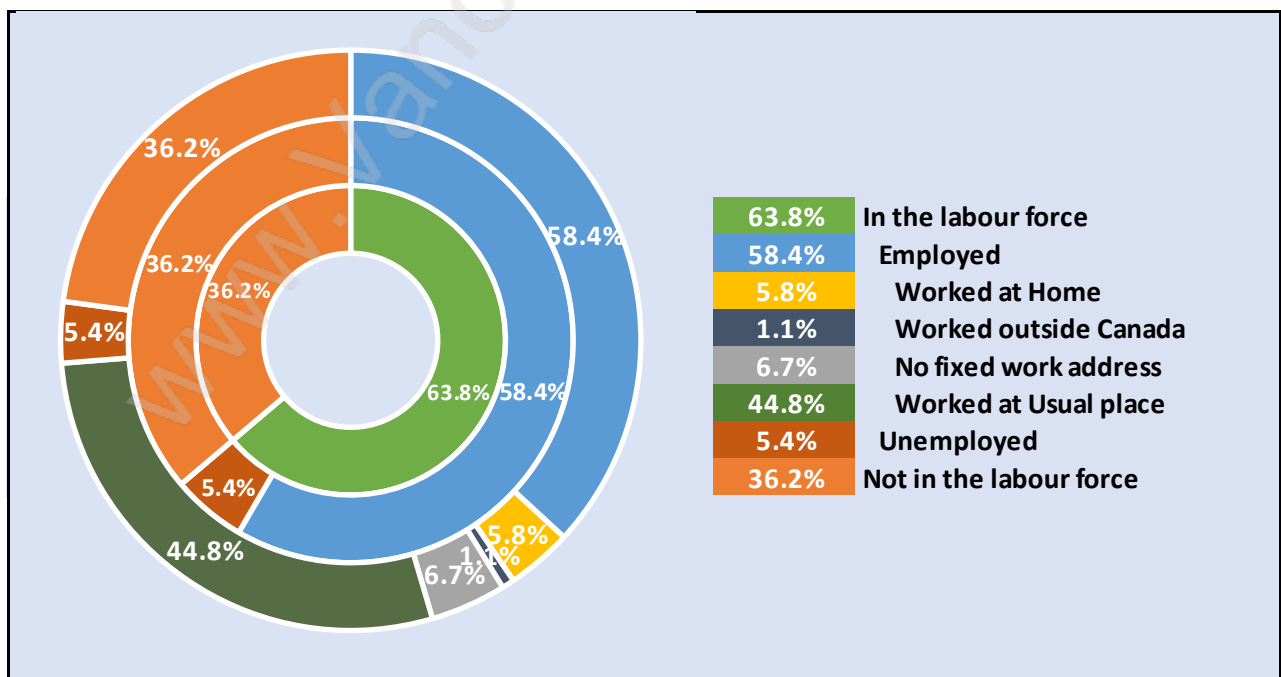

Family Structure in Westwood Plateau

Total Number of Families - 5,438 / Average Persons per Family - 3.3

Households by Household Size in Westwood Plateau

Total Number of Households - 6,361

Dwellings in Westwood Plateau

Population Age 15+ in Westwood Plateau

Labour Force by Occupation in Westwood Plateau

Labour Force Participation in Westwood Plateau

Travel To Work in (from) Westwood Plateau

Occupied Dwellings by Structure Type in Westwood Plateau