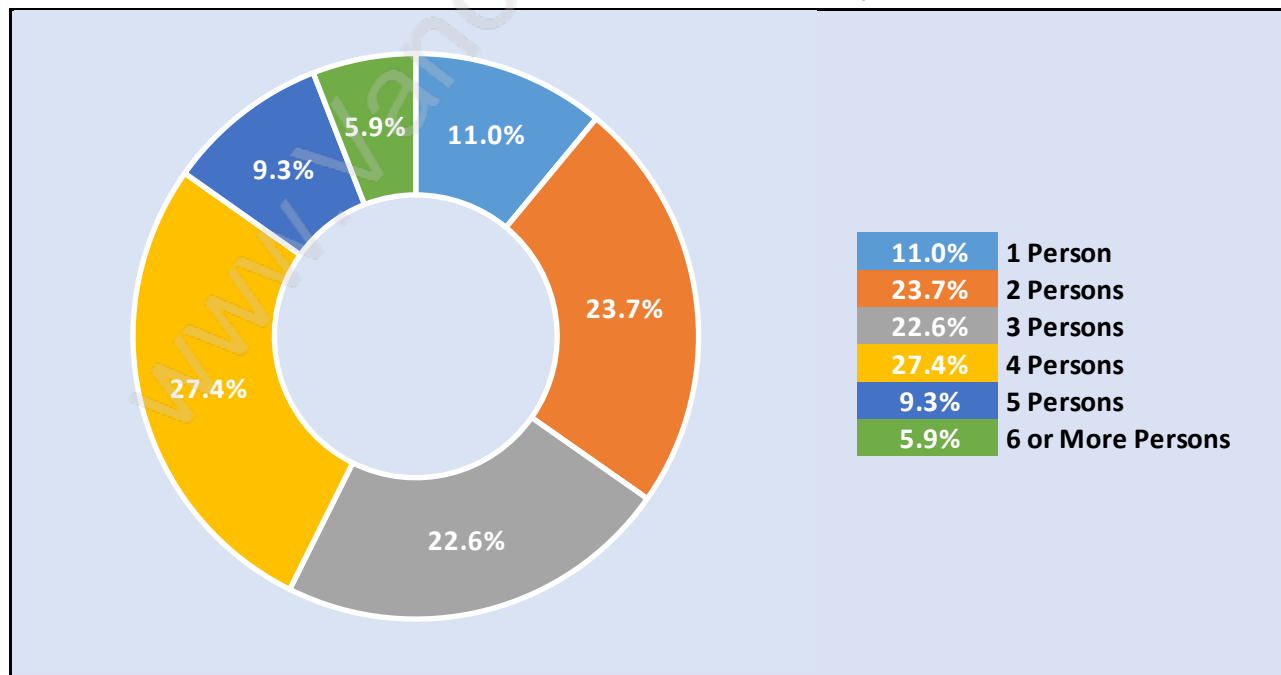

Households by Household Size in Westwood Plateau

Total Number of Households - 6,361