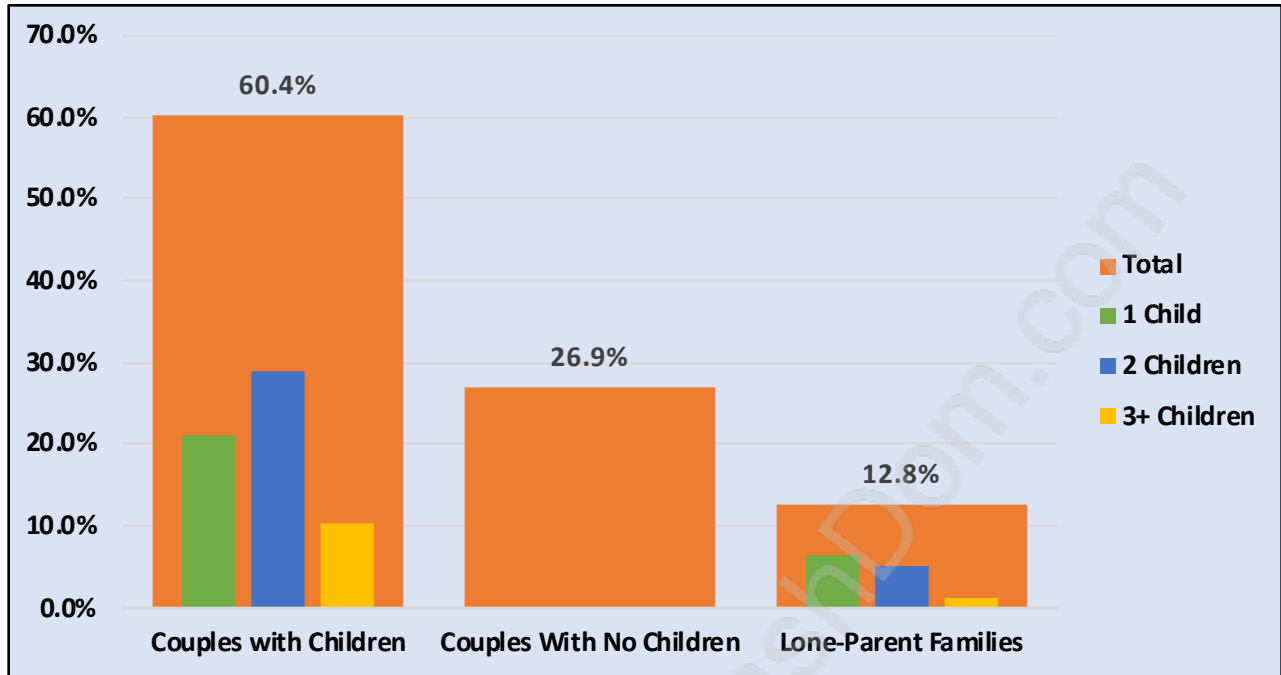

Westwood Plateau

Population Trends in Westwood Plateau

Population by Age in Westwood Plateau

Population Age 15+ by Income Status in Westwood Plateau

Total Population Age 15 - 17,568

Households by Income in Westwood Plateau

Total Number of Households - 6,361 / Average Household Income - \$116,969

Families in Westwood Plateau

Average Persons per Family - 3.3

Children at Home in Westwood Plateau

Total Number of Children at Home - 7,338

Family Structure in Westwood Plateau

Total Number of Families - 5,438 / Average Persons per Family - 3.3

Households by Household Size in Westwood Plateau

Total Number of Households - 6,361

Dwellings in Westwood Plateau