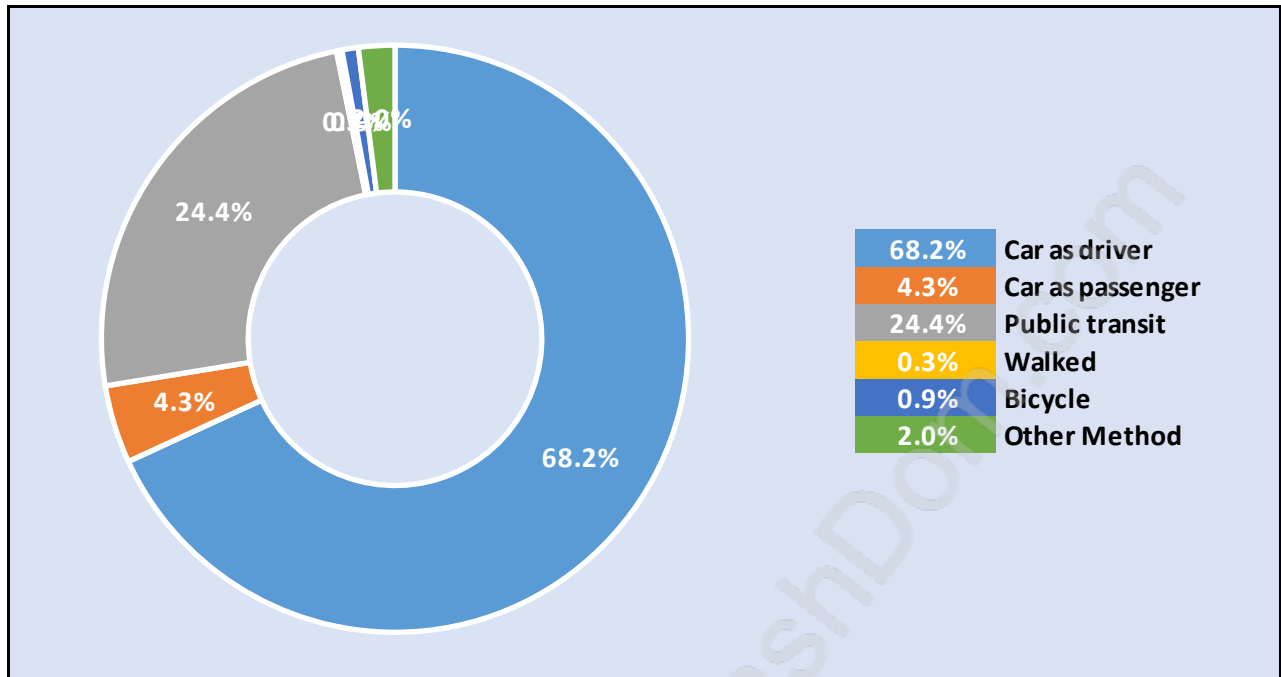

Westwood Summit

June 2018

Population Trends in Westwood Summit

Population by Age in Westwood Summit

Population Age 15+ by Income Status in Westwood Summit

Total Population Age 15 - 114

Households by Income in Westwood Summit

Family Structure in Westwood Summit

Total Number of Families - 38 / Average Persons per Family - 3.4

Households by Household Size in Westwood Summit

Total Number of Households - 42

Dwellings in Westwood Summit

Population Age 15+ in Westwood Summit

Labour Force by Occupation in Westwood Summit

Labour Force Participation in Westwood Summit

Travel To Work in (from) Westwood Summit

Occupied Dwellings by Structure Type in Westwood Summit

Dominant Bulding Type - Houses

Private Dwellings by Period of Construction in Westwood Summit

Dominant Period of Construction - 1981-1990

Population by Religion in Westwood Summit

Population by Home Languages in Westwood Summit