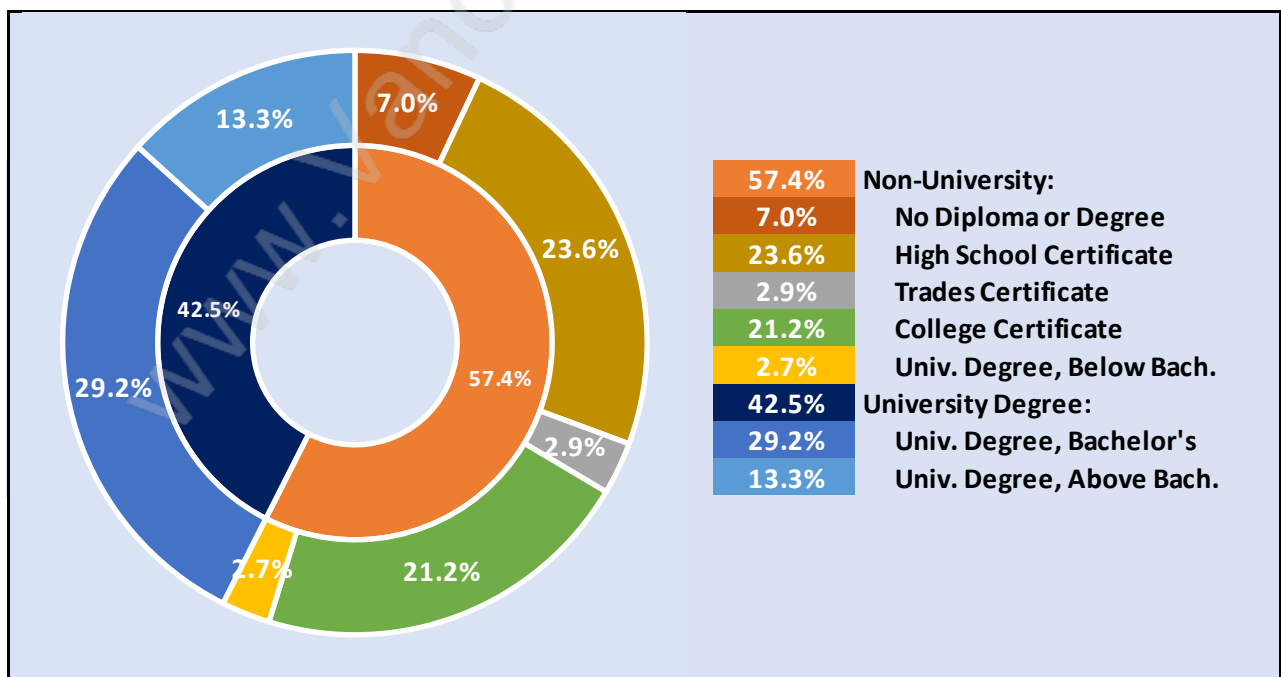

Westwood Summit

June 2018

Population Trends in Westwood Summit

Population by Age in Westwood Summit

Population Age 15+ by Income Status in Westwood Summit

Total Population Age 15 - 114

Households by Income in Westwood Summit

Total Number of Households - 42 / Average Household Income - \$157,715

Families in Westwood Summit

Average Persons per Family - 3.4

Children at Home in Westwood Summit

Total Number of Children at Home - 50

Family Structure in Westwood Summit

Total Number of Families - 38 / Average Persons per Family - 3.4

Households by Household Size in Westwood Summit

Total Number of Households - 42

Dwellings in Westwood Summit

Population Age 15+ in Westwood Summit

Labour Force by Occupation in Westwood Summit

Labour Force Participation in Westwood Summit

Travel To Work in (from) Westwood Summit

Occupied Dwellings by Structure Type in Westwood Summit