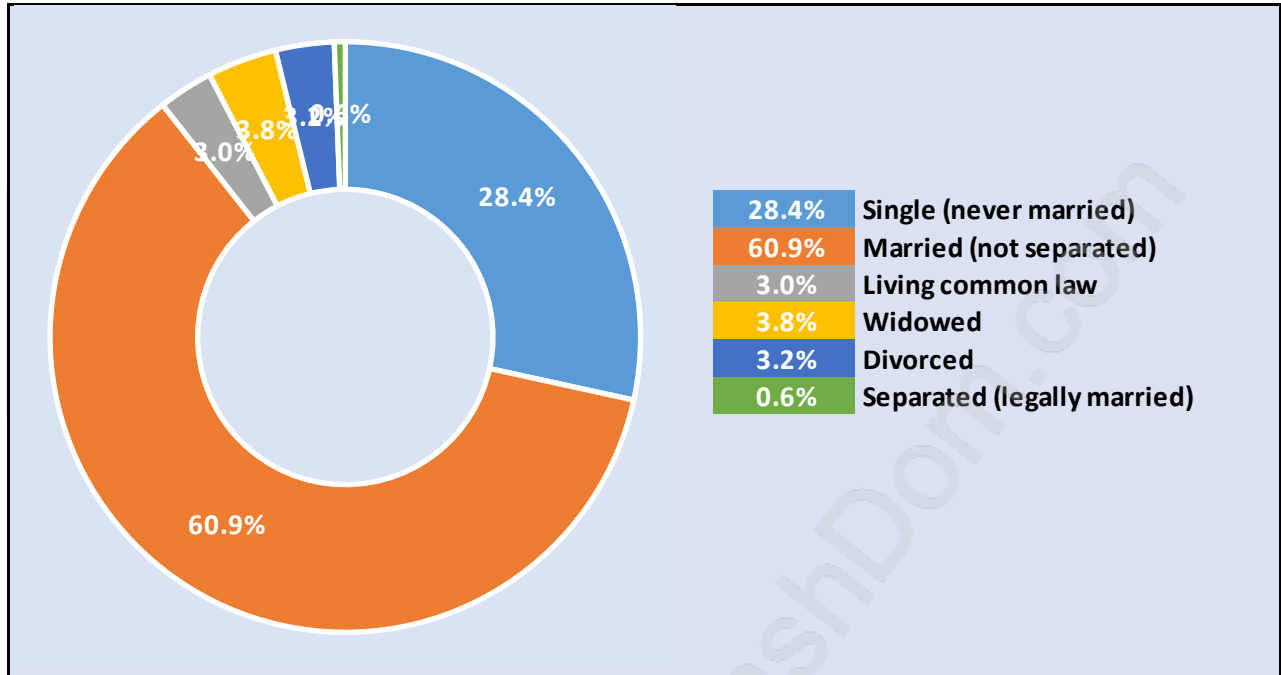

Westwood Summit

June 2018

Population Trends in Westwood Summit

Population by Age in Westwood Summit

Population Age 15+ by Income Status in Westwood Summit

Total Population Age 15 - 114

Households by Income in Westwood Summit

Total Number of Households - 42 / Average Household Income - \$157,715

Families in Westwood Summit

Average Persons per Family - 3.4

Children at Home in Westwood Summit

Total Number of Children at Home - 50

Family Structure in Westwood Summit

Total Number of Families - 38 / Average Persons per Family - 3.4

Households by Household Size in Westwood Summit

Total Number of Households - 42

Dwellings in Westwood Summit

Dominant Bulding Type - Houses

Private Dwellings by Period of Construction in Westwood Summit

Dominant Period of Construction - 1981-1990

Population by Religion in Westwood Summit

Population by Home Languages in Westwood Summit