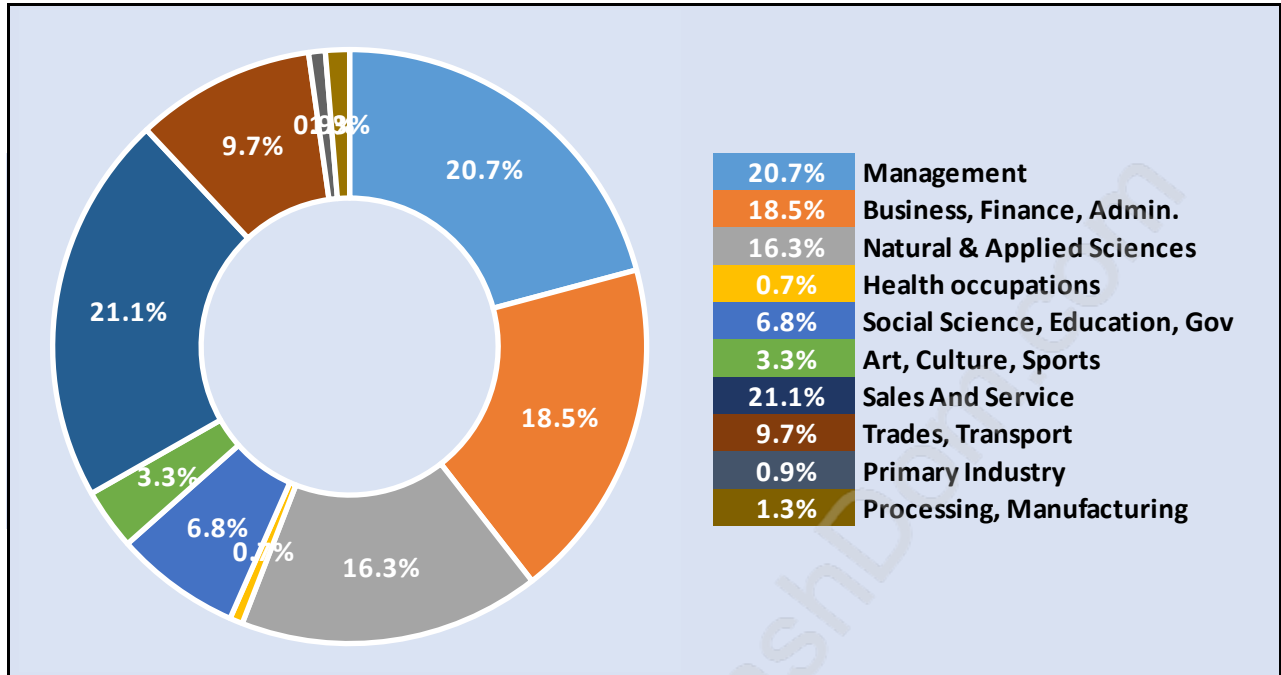

Westwood Summit

June 2018

Population Trends in Westwood Summit

Population by Age in Westwood Summit

Population Age 15+ by Income Status in Westwood Summit

Total Population Age 15 - 114

Households by Income in Westwood Summit

Total Number of Households - 42 / Average Household Income - \$157,715

Families in Westwood Summit

Average Persons per Family - 3.4

Children at Home in Westwood Summit

Total Number of Children at Home - 50

Family Structure in Westwood Summit

Total Number of Families - 38 / Average Persons per Family - 3.4

Households by Household Size in Westwood Summit

Total Number of Households - 42

Dwellings in Westwood Summit

Population Age 15+ in Westwood Summit

Labour Force by Occupation in Westwood Summit

Labour Force Participation in Westwood Summit

Travel To Work in (from) Westwood Summit

Occupied Dwellings by Structure Type in Westwood Summit