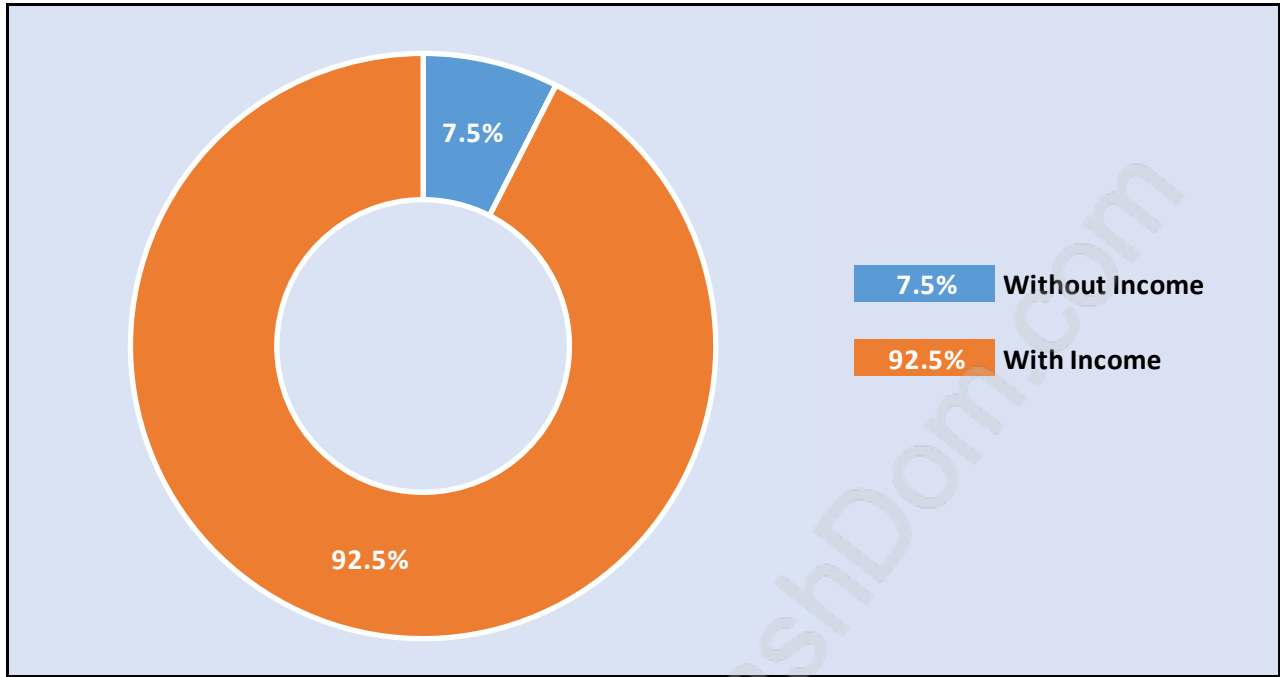

Westwood Summit

June 2018

Population Trends in Westwood Summit

Population by Age in Westwood Summit

Population Age 15+ by Income Status in Westwood Summit

Total Population Age 15 - 114

Households by Income in Westwood Summit

Total Number of Households - 42 / Average Household Income - \$157,715

Families in Westwood Summit

Average Persons per Family - 3.4

Children at Home in Westwood Summit

Total Number of Children at Home - 50

Family Structure in Westwood Summit

Total Number of Families - 38 / Average Persons per Family - 3.4

Households by Household Size in Westwood Summit

Total Number of Households - 42

Dwellings in Westwood Summit