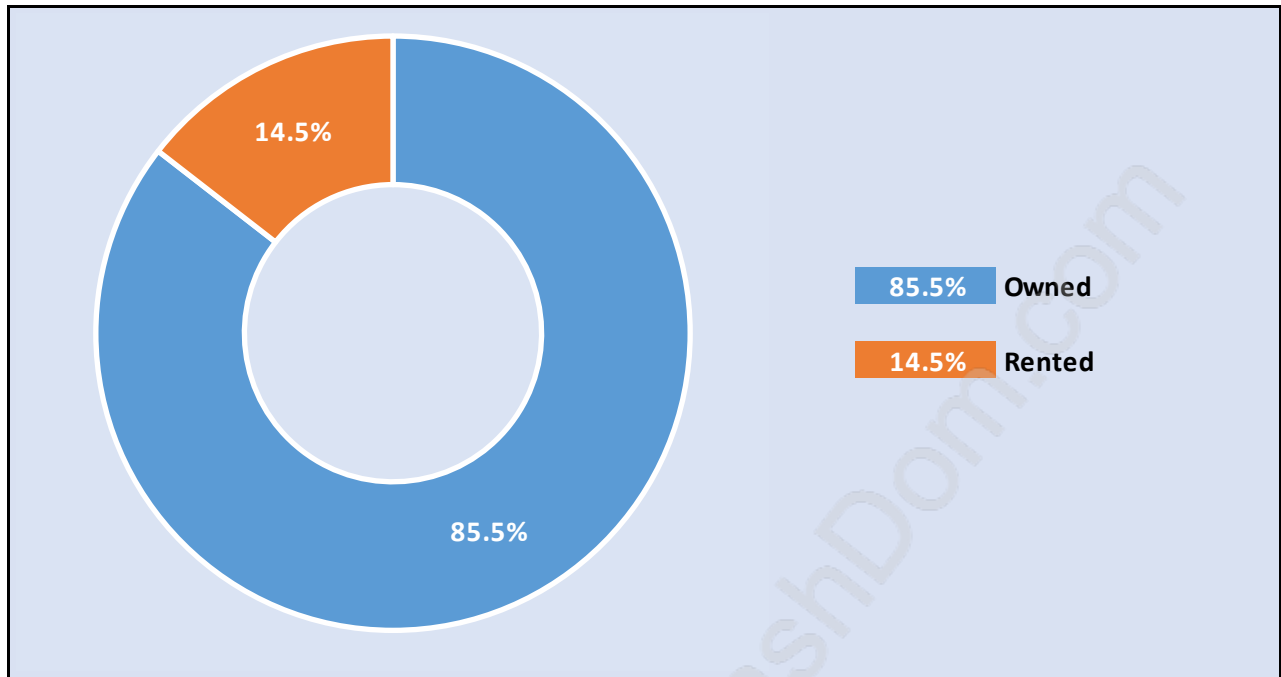

Westwood Summit

June 2018

Population Trends in Westwood Summit

Population by Age in Westwood Summit

Population Age 15+ by Income Status in Westwood Summit

Total Population Age 15 - 114

Households by Income in Westwood Summit

Total Number of Households - 42 / Average Household Income - \$157,715

Families in Westwood Summit

Average Persons per Family - 3.4

Children at Home in Westwood Summit

Total Number of Children at Home - 50

Family Structure in Westwood Summit

Total Number of Families - 38 / Average Persons per Family - 3.4

Households by Household Size in Westwood Summit

Total Number of Households - 42

Dwellings in Westwood Summit

Population Age 15+ in Westwood Summit

Labour Force by Occupation in Westwood Summit

Labour Force Participation in Westwood Summit

Travel To Work in (from) Westwood Summit

Occupied Dwellings by Structure Type in Westwood Summit