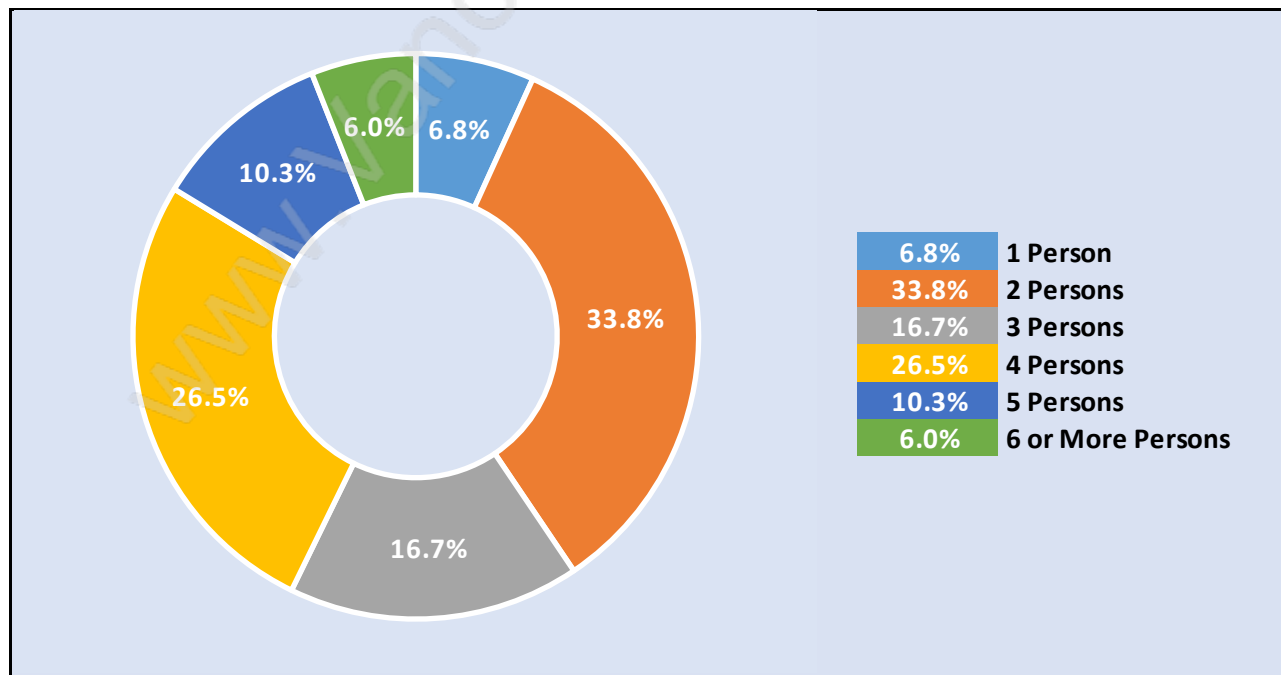

Westwood Summit

June 2018

Population Trends in Westwood Summit

Population by Age in Westwood Summit

Population Age 15+ by Income Status in Westwood Summit

Total Population Age 15 - 114

Households by Income in Westwood Summit

Total Number of Households - 42 / Average Household Income - \$157,715

Families in Westwood Summit

Average Persons per Family - 3.4

Children at Home in Westwood Summit

Total Number of Children at Home - 50

Family Structure in Westwood Summit

Total Number of Families - 38 / Average Persons per Family - 3.4

Households by Household Size in Westwood Summit

Total Number of Households - 42

Dwellings in Westwood Summit