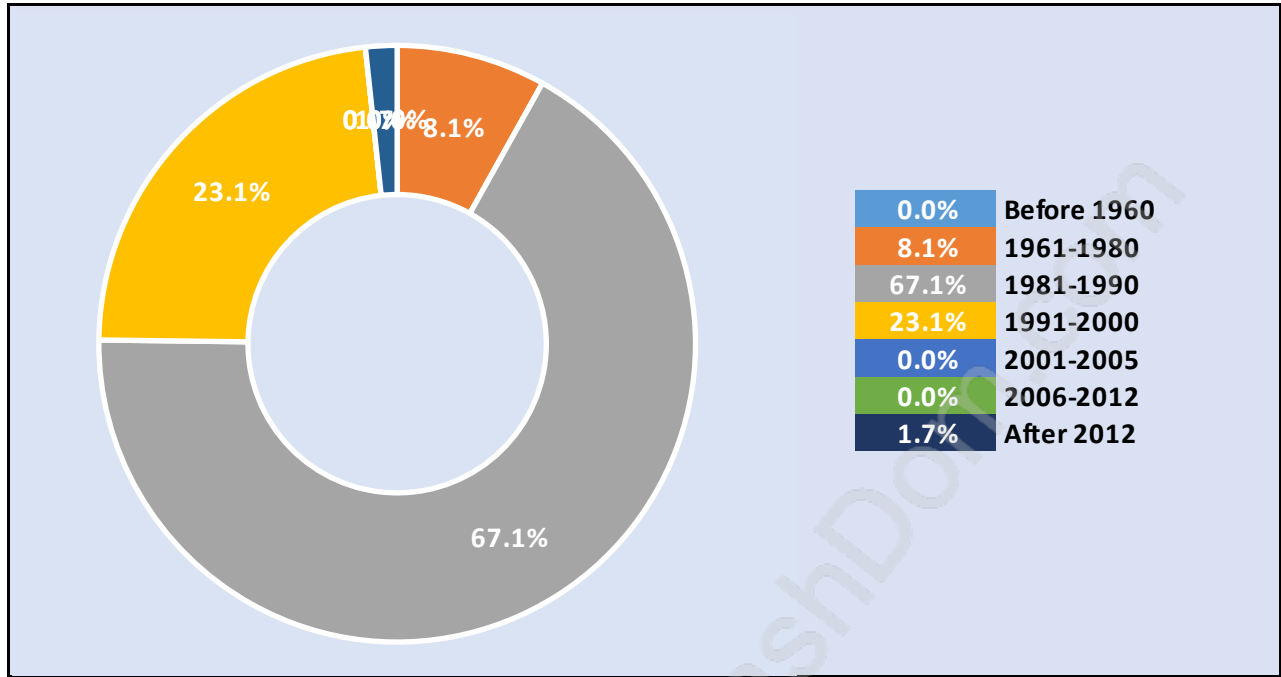

Westwood Summit

June 2018

Population Trends in Westwood Summit

Population by Age in Westwood Summit

Population Age 15+ by Income Status in Westwood Summit

Total Population Age 15 - 114

Households by Income in Westwood Summit

Family Structure in Westwood Summit

Total Number of Families - 38 / Average Persons per Family - 3.4

Households by Household Size in Westwood Summit

Total Number of Households - 42

Dwellings in Westwood Summit

Population Age 15+ in Westwood Summit

Labour Force by Occupation in Westwood Summit

Labour Force Participation in Westwood Summit

Travel To Work in (from) Westwood Summit

Occupied Dwellings by Structure Type in Westwood Summit

Dominant Bulding Type - Houses

Private Dwellings by Period of Construction in Westwood Summit

Dominant Period of Construction - 1981-1990

Population by Religion in Westwood Summit

Population by Home Languages in Westwood Summit