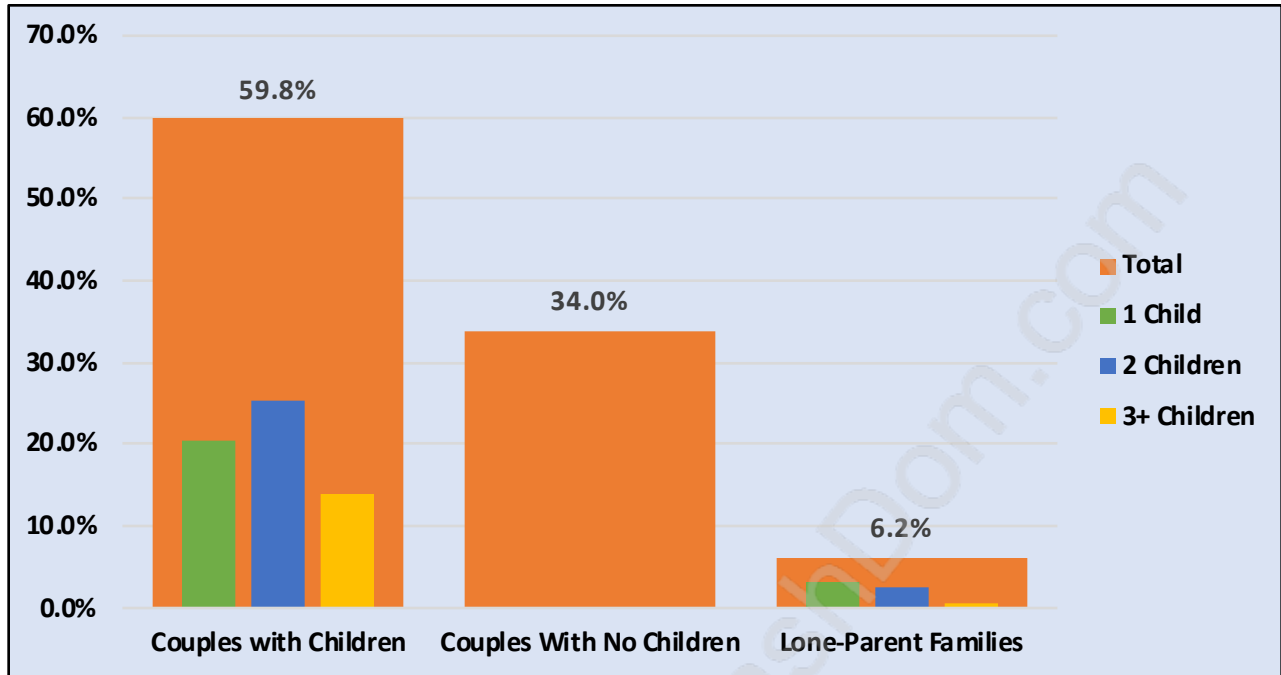

Westwood Summit

June 2018

Population Trends in Westwood Summit

Population by Age in Westwood Summit

Population Age 15+ by Income Status in Westwood Summit

Total Population Age 15 - 114

Households by Income in Westwood Summit

Total Number of Households - 42 / Average Household Income - \$157,715

Families in Westwood Summit

Average Persons per Family - 3.4

Children at Home in Westwood Summit

Total Number of Children at Home - 50

Family Structure in Westwood Summit

Total Number of Families - 38 / Average Persons per Family - 3.4

Households by Household Size in Westwood Summit

Total Number of Households - 42

Dwellings in Westwood Summit