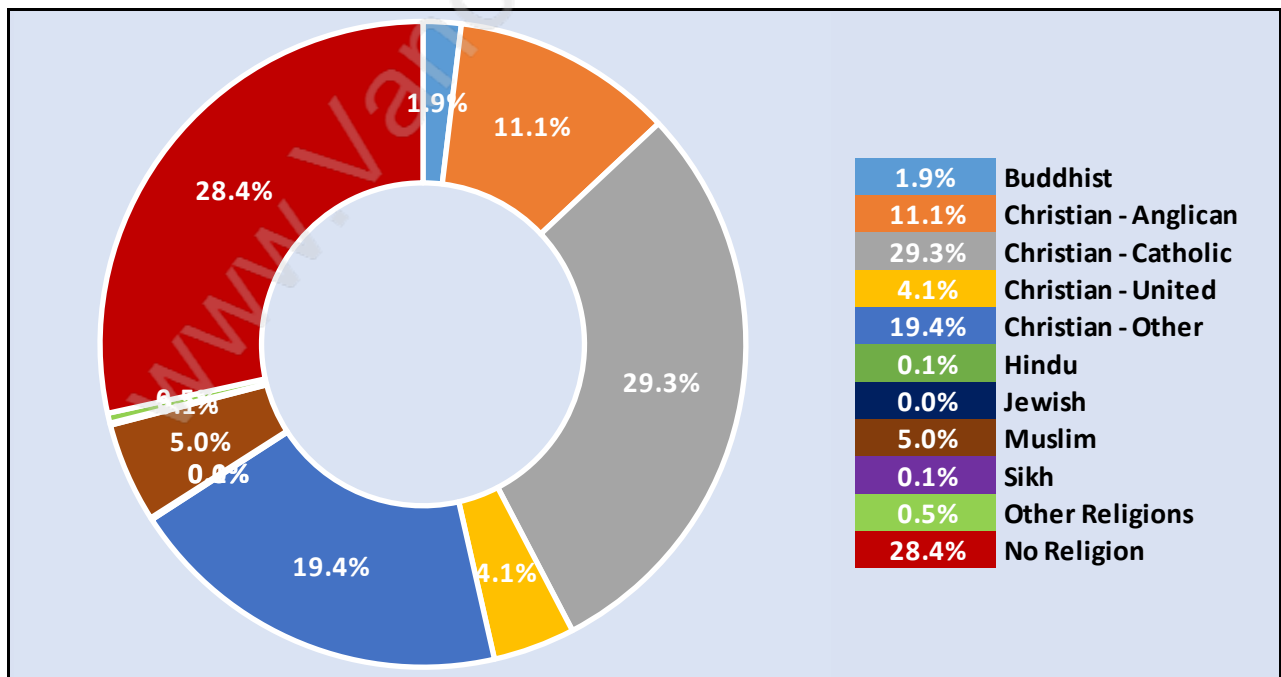

Population Age 15+ in Westwood Summit

Labour Force by Occupation in Westwood Summit

Labour Force Participation in Westwood Summit

Travel To Work in (from) Westwood Summit

Occupied Dwellings by Structure Type in Westwood Summit

Dominant Bulding Type - Houses

Private Dwellings by Period of Construction in Westwood Summit

Dominant Period of Construction - 1981-1990

Population by Religion in Westwood Summit

Population by Home Languages in Westwood Summit