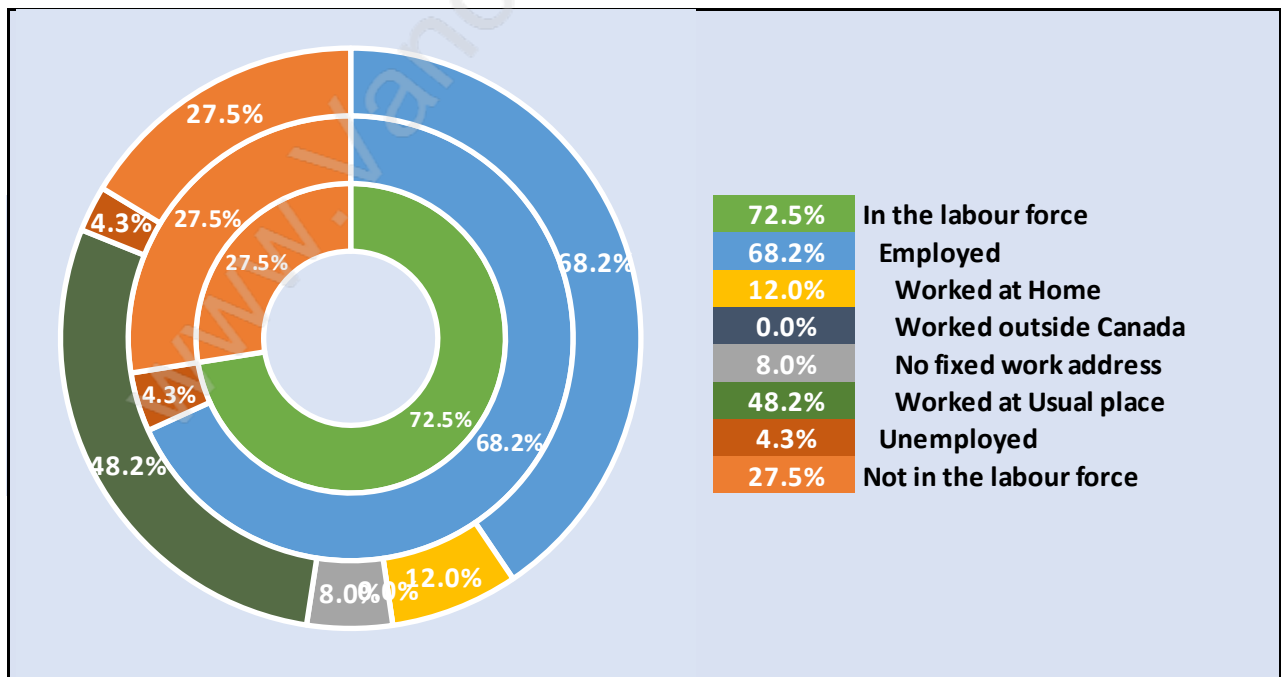

Westwood Summit

June 2018

Population Trends in Westwood Summit

Population by Age in Westwood Summit

Population Age 15+ by Income Status in Westwood Summit

Total Population Age 15 - 114

Households by Income in Westwood Summit

Total Number of Households - 42 / Average Household Income - \$157,715

Families in Westwood Summit

Average Persons per Family - 3.4

Children at Home in Westwood Summit

Total Number of Children at Home - 50

Family Structure in Westwood Summit

Total Number of Families - 38 / Average Persons per Family - 3.4

Households by Household Size in Westwood Summit

Total Number of Households - 42

Dwellings in Westwood Summit

Population Age 15+ in Westwood Summit

Labour Force by Occupation in Westwood Summit

Labour Force Participation in Westwood Summit

Travel To Work in (from) Westwood Summit

Occupied Dwellings by Structure Type in Westwood Summit