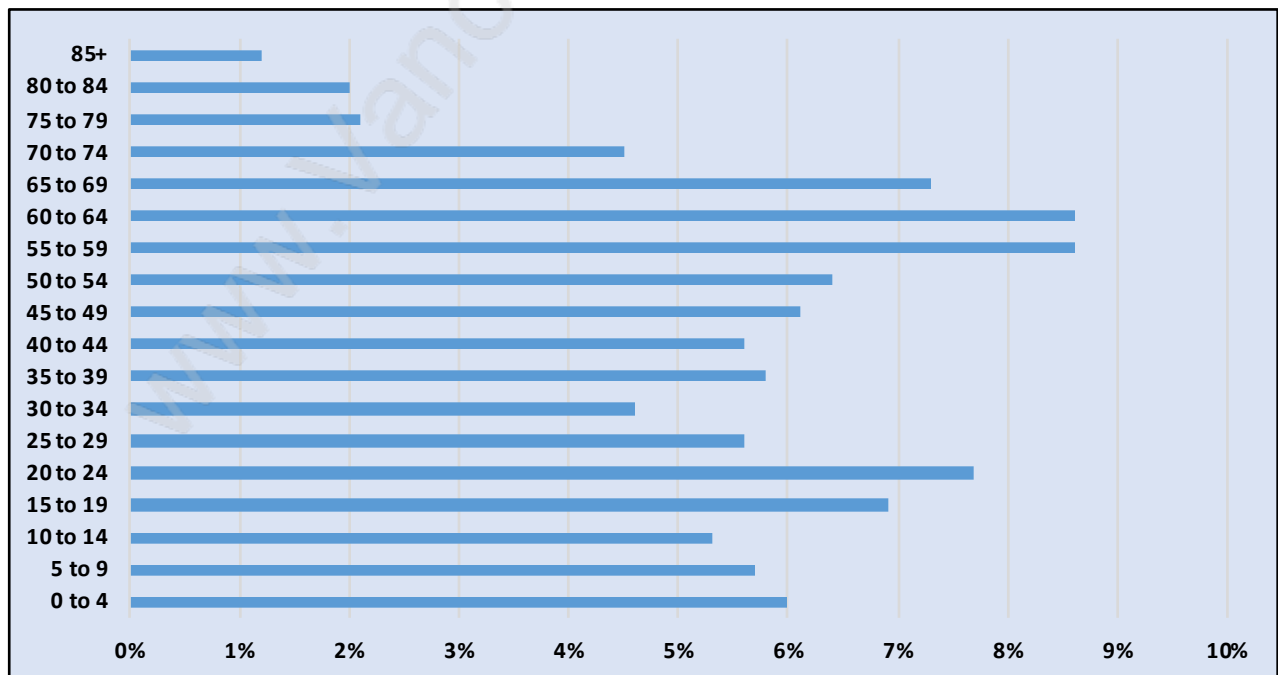

Westwood Summit

June 2018

Population Trends in Westwood Summit

Population by Age in Westwood Summit

Population Age 15+ by Income Status in Westwood Summit

Total Population Age 15 - 114

Households by Income in Westwood Summit

Total Number of Households - 42 / Average Household Income - \$157,715

Families in Westwood Summit

Average Persons per Family - 3.4

Children at Home in Westwood Summit

Total Number of Children at Home - 50

Family Structure in Westwood Summit

Total Number of Families - 38 / Average Persons per Family - 3.4

Households by Household Size in Westwood Summit

Total Number of Households - 42

Dwellings in Westwood Summit