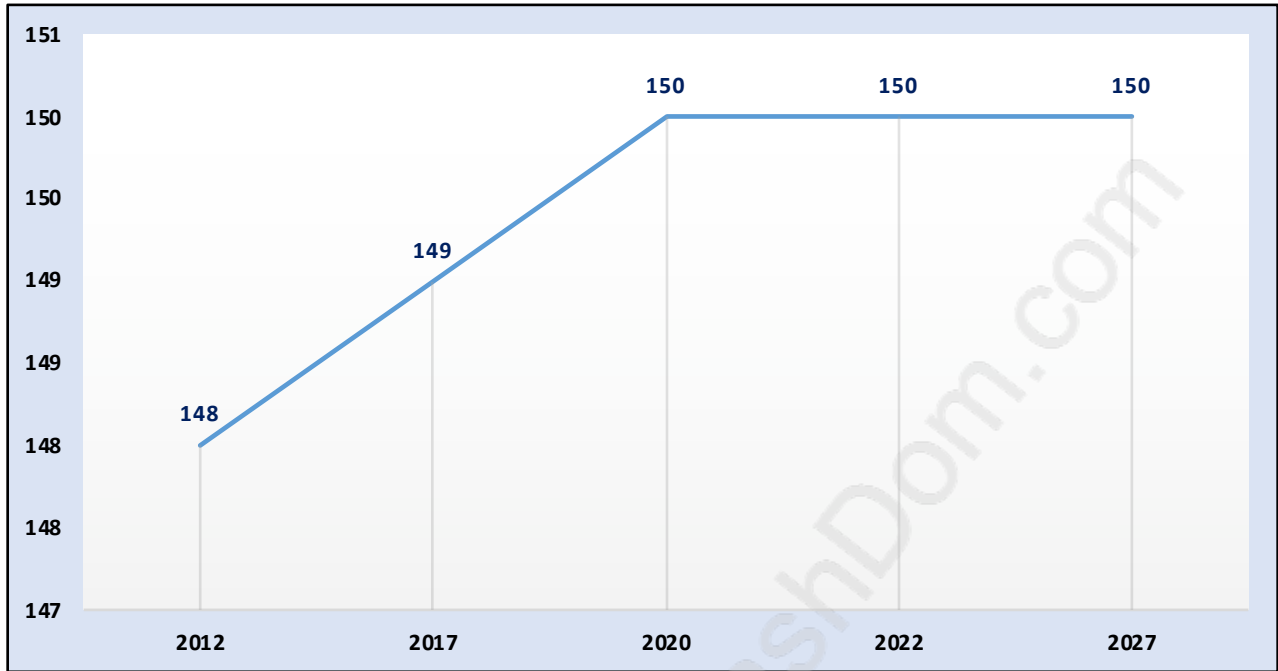

Westwood Summit

June 2018

Population Trends in Westwood Summit

Population by Age in Westwood Summit

Population Age 15+ by Income Status in Westwood Summit

Total Population Age 15 - 114

Households by Income in Westwood Summit

Total Number of Households - 42 / Average Household Income - \$157,715

Families in Westwood Summit

Average Persons per Family - 3.4

Children at Home in Westwood Summit

Total Number of Children at Home - 50

Family Structure in Westwood Summit

Total Number of Families - 38 / Average Persons per Family - 3.4

Households by Household Size in Westwood Summit

Total Number of Households - 42

Dwellings in Westwood Summit