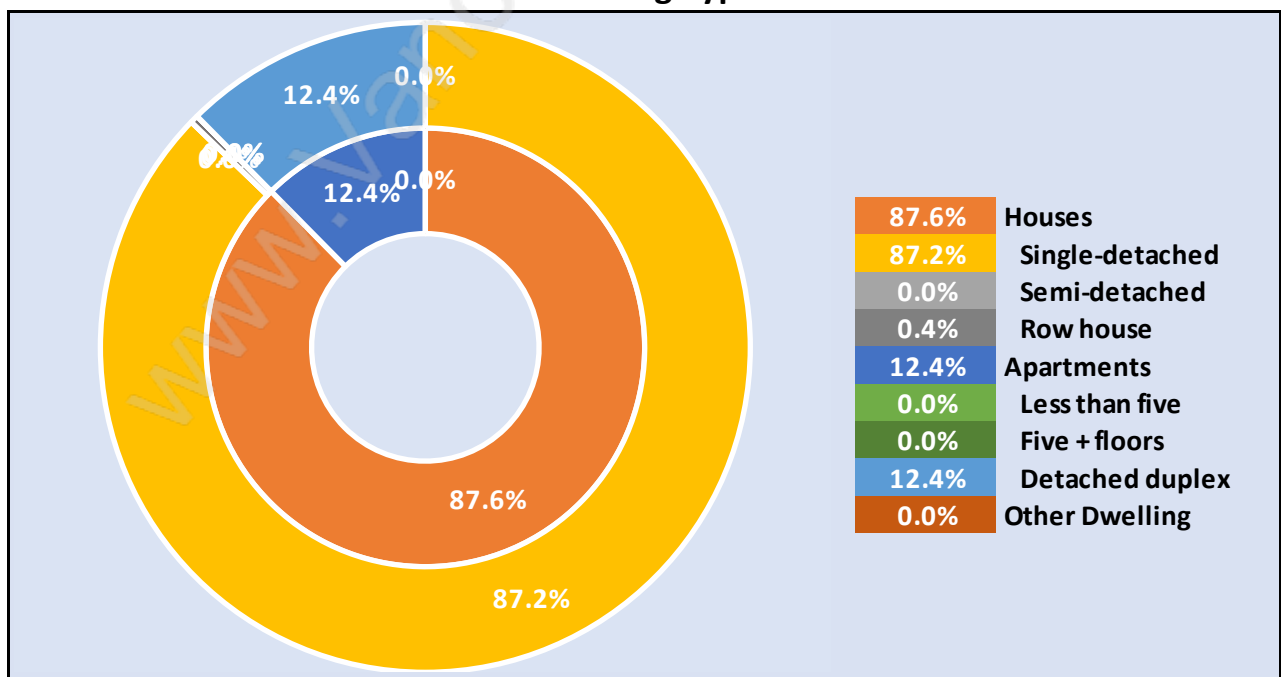

Total Number of Households - 42 / Average Household Income - \$157,715

Families in Westwood Summit

Average Persons per Family - 3.4

Children at Home in Westwood Summit

Total Number of Children at Home - 50

Family Structure in Westwood Summit

Total Number of Families - 38 / Average Persons per Family - 3.4

Households by Household Size in Westwood Summit

Total Number of Households - 42

Dwellings in Westwood Summit

Population Age 15+ in Westwood Summit

Labour Force by Occupation in Westwood Summit

Labour Force Participation in Westwood Summit

Travel To Work in (from) Westwood Summit

Occupied Dwellings by Structure Type in Westwood Summit

Dominant Bulding Type - Houses

Private Dwellings by Period of Construction in Westwood Summit

Dominant Period of Construction - 1981-1990

Population by Religion in Westwood Summit

Population by Home Languages in Westwood Summit