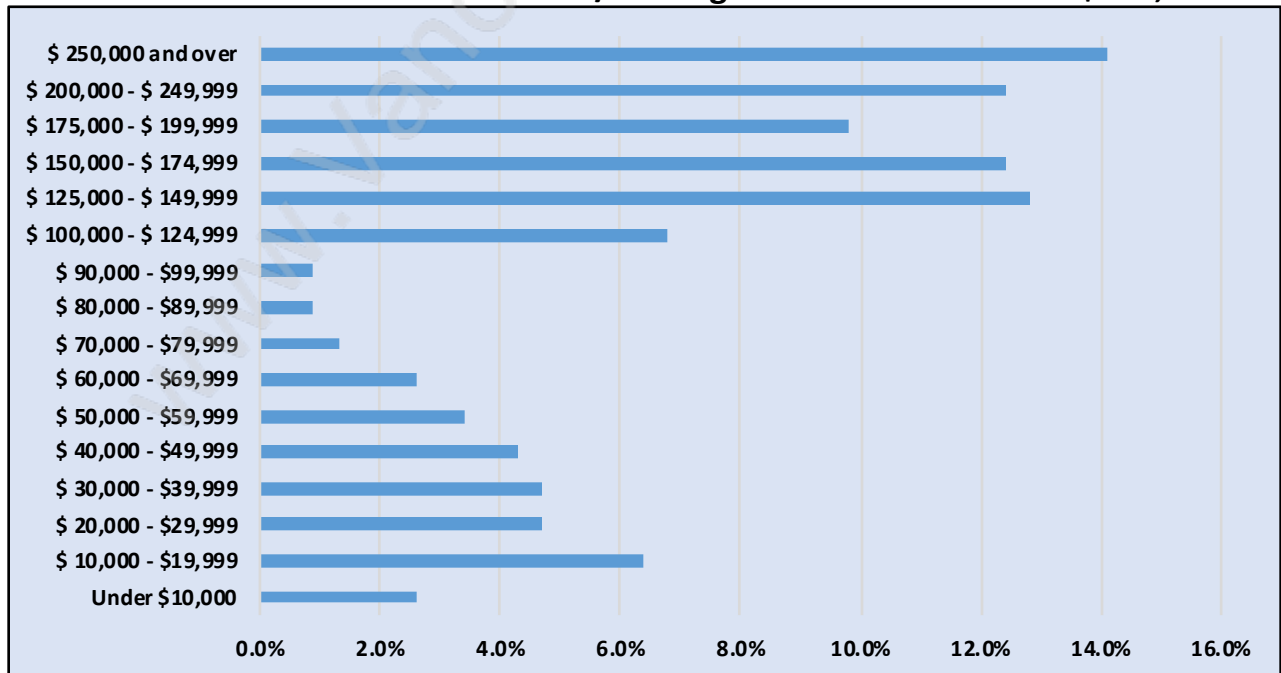

Westwood Summit

June 2018

Population Trends in Westwood Summit

Population by Age in Westwood Summit

Population Age 15+ by Income Status in Westwood Summit

Total Population Age 15 - 114

Households by Income in Westwood Summit

Total Number of Households - 42 / Average Household Income - \$157,715

Families in Westwood Summit

Average Persons per Family - 3.4

Children at Home in Westwood Summit

Total Number of Children at Home - 50

Family Structure in Westwood Summit

Total Number of Families - 38 / Average Persons per Family - 3.4

Households by Household Size in Westwood Summit

Total Number of Households - 42

Dwellings in Westwood Summit