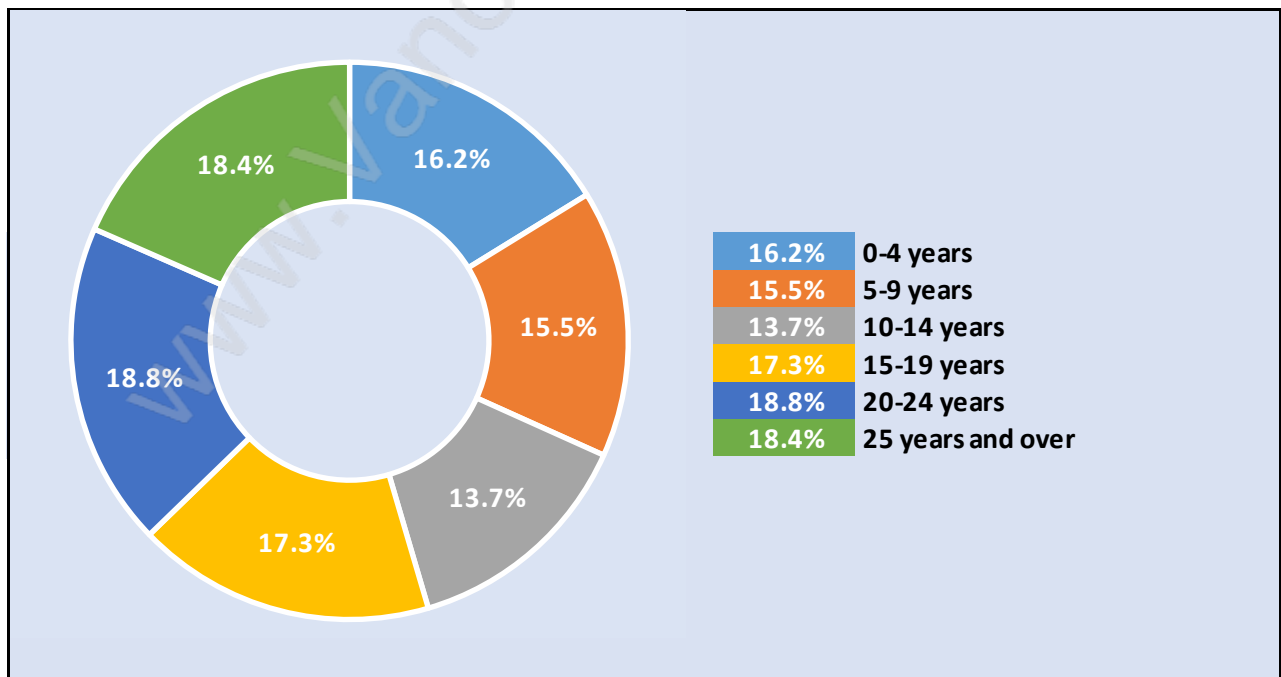

Westwood Summit

June 2018

Population Trends in Westwood Summit

Population by Age in Westwood Summit

Population Age 15+ by Income Status in Westwood Summit

Total Population Age 15 - 114

Households by Income in Westwood Summit

Total Number of Households - 42 / Average Household Income - \$157,715

Families in Westwood Summit

Average Persons per Family - 3.4

Children at Home in Westwood Summit

Total Number of Children at Home - 50

Family Structure in Westwood Summit

Total Number of Families - 38 / Average Persons per Family - 3.4

Households by Household Size in Westwood Summit

Total Number of Households - 42

Dwellings in Westwood Summit