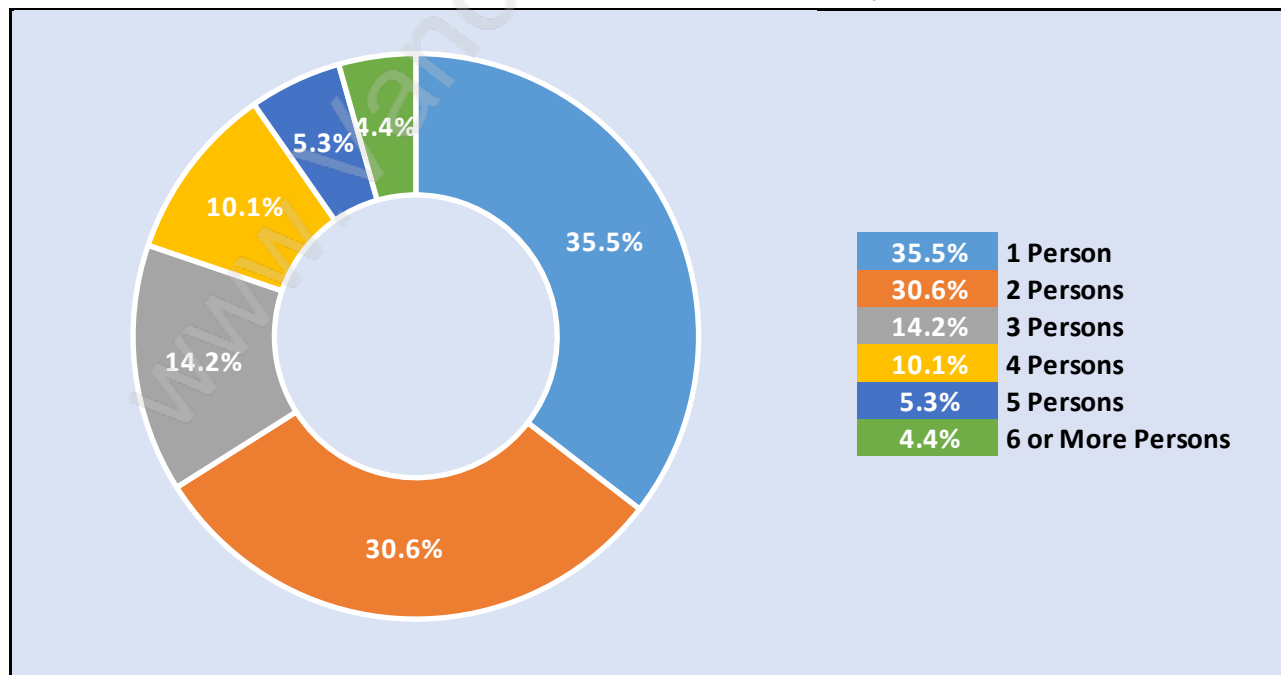

Households by Household Size in Whalley

Total Number of Households - 12,892