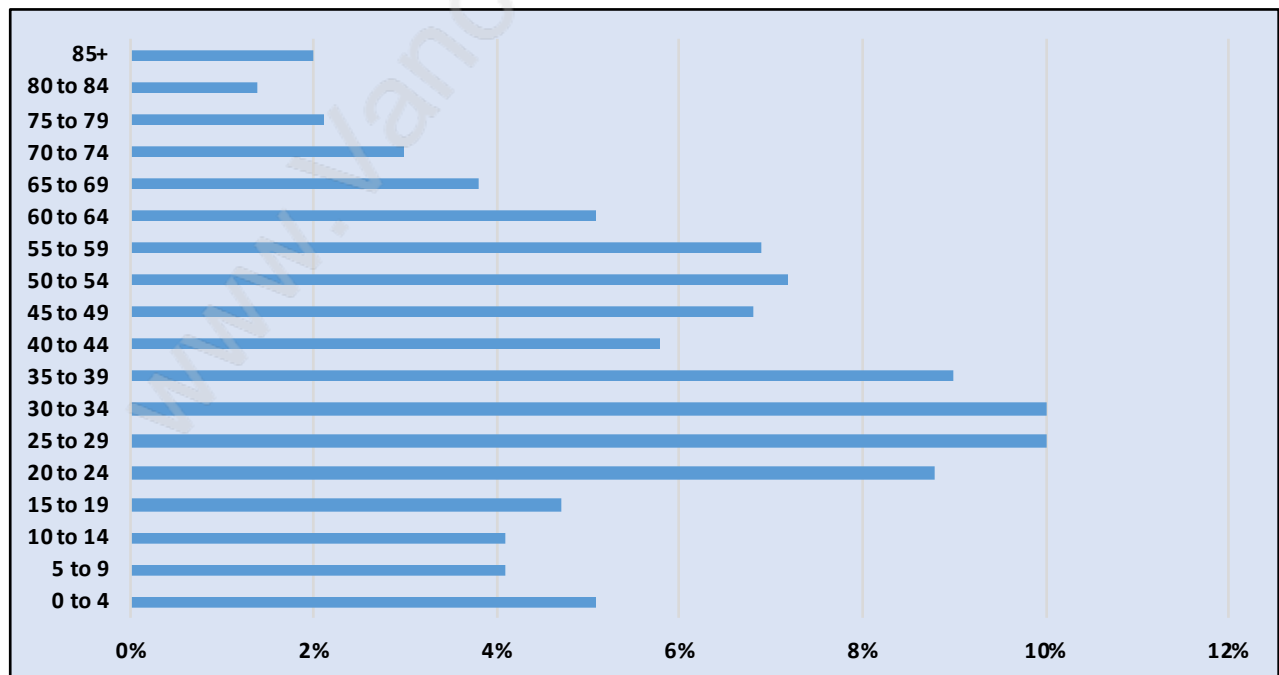

Whalley

Population Trends in Whalley

Population by Age in Whalley

Population Age 15+ by Income Status in Whalley

Total Population Age 15 - 27,078

Households by Income in Whalley

Total Number of Households - 12,892 / Average Household Income - \$63,977

Families in Whalley

Average Persons per Family - 3

Children at Home in Whalley

Total Number of Children at Home - 8,108

Family Structure in Whalley

Total Number of Families - 7,294 / Average Persons per Family - 3.