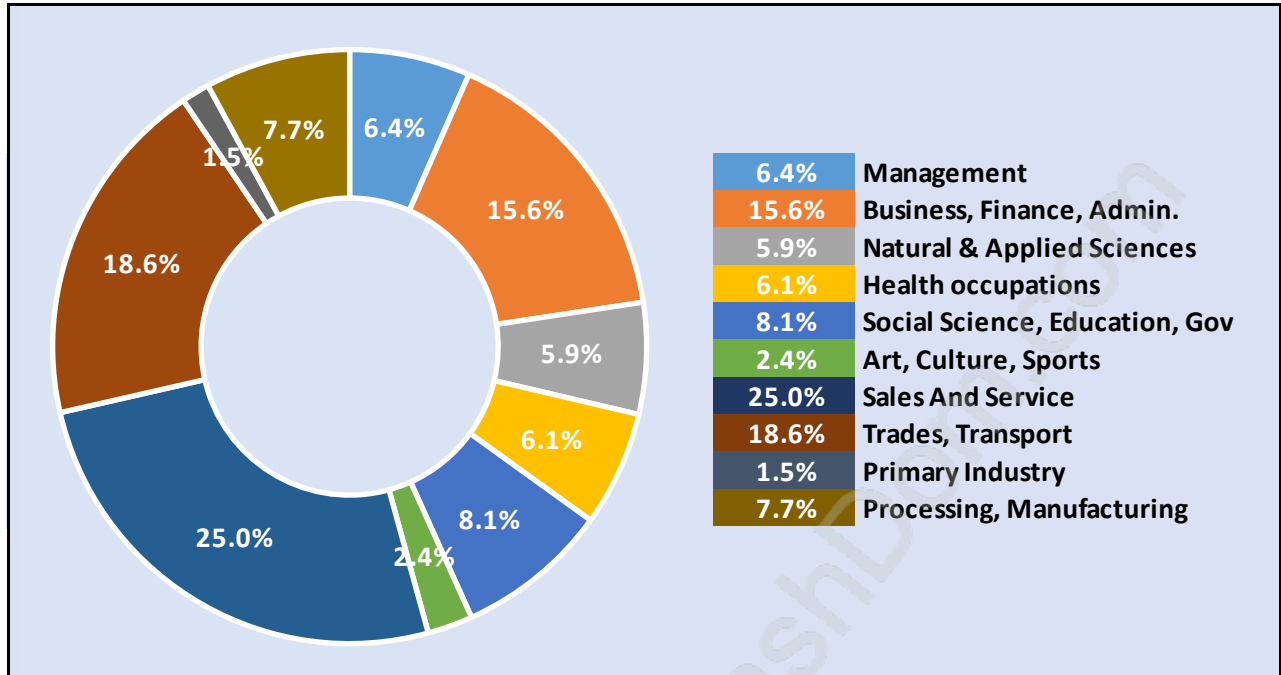

Labour Force by Occupation in Whalley