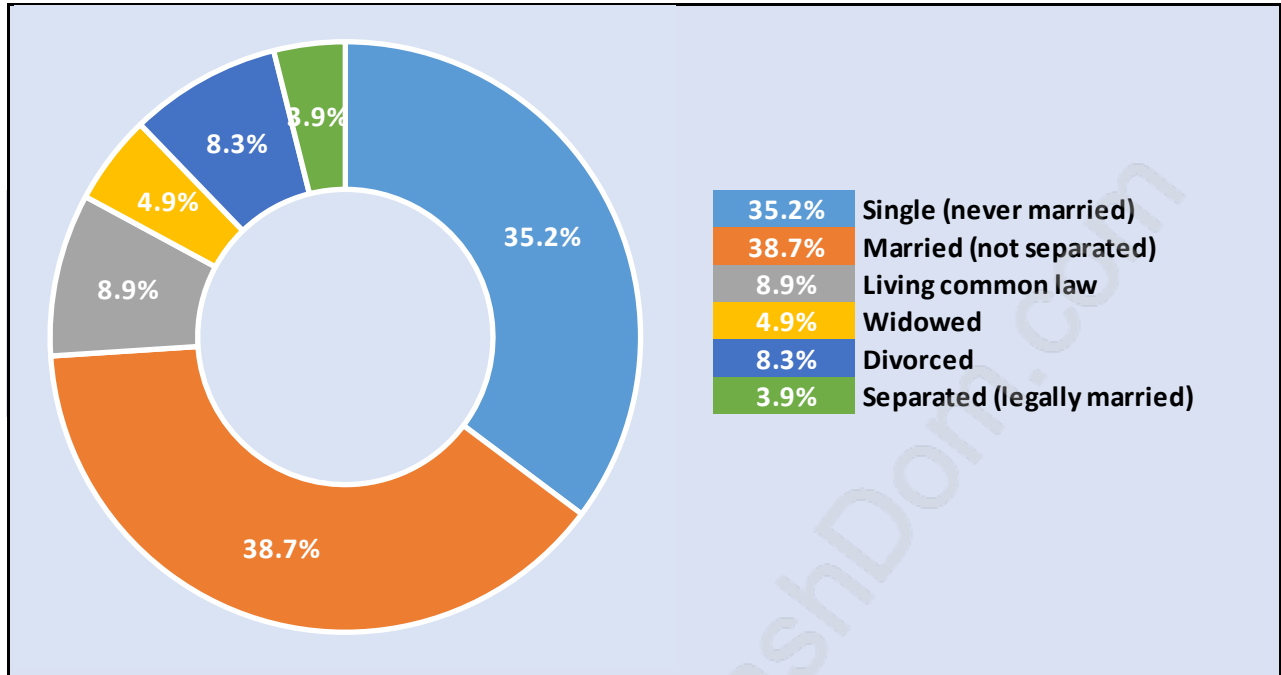

Whalley

Population Trends in Whalley

Population by Age in Whalley

Population Age 15+ by Income Status in Whalley

Total Population Age 15 - 27,078

Households by Income in Whalley

Total Number of Households - 12,892 / Average Household Income - \$63,977

Families in Whalley

Average Persons per Family - 3

Children at Home in Whalley

Total Number of Children at Home - 8,108

Family Structure in Whalley

Total Number of Families - 7,294 / Average Persons per Family - 3.