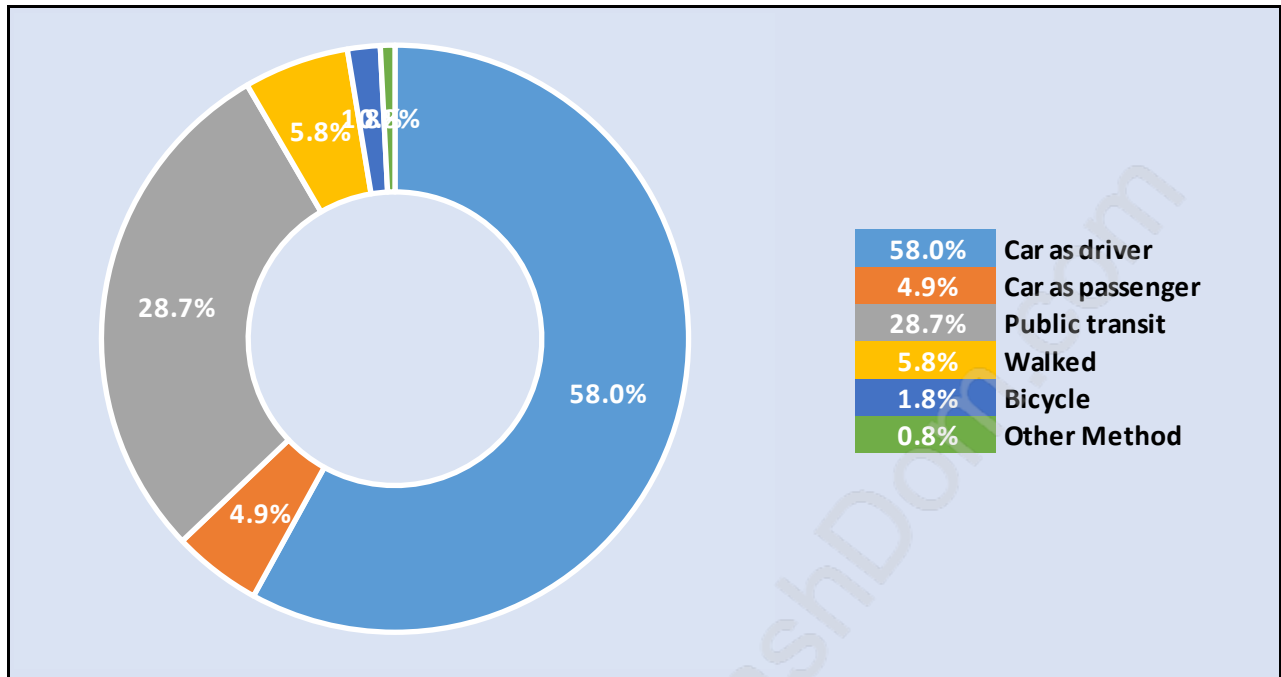

Travel To Work in (from) Whalley