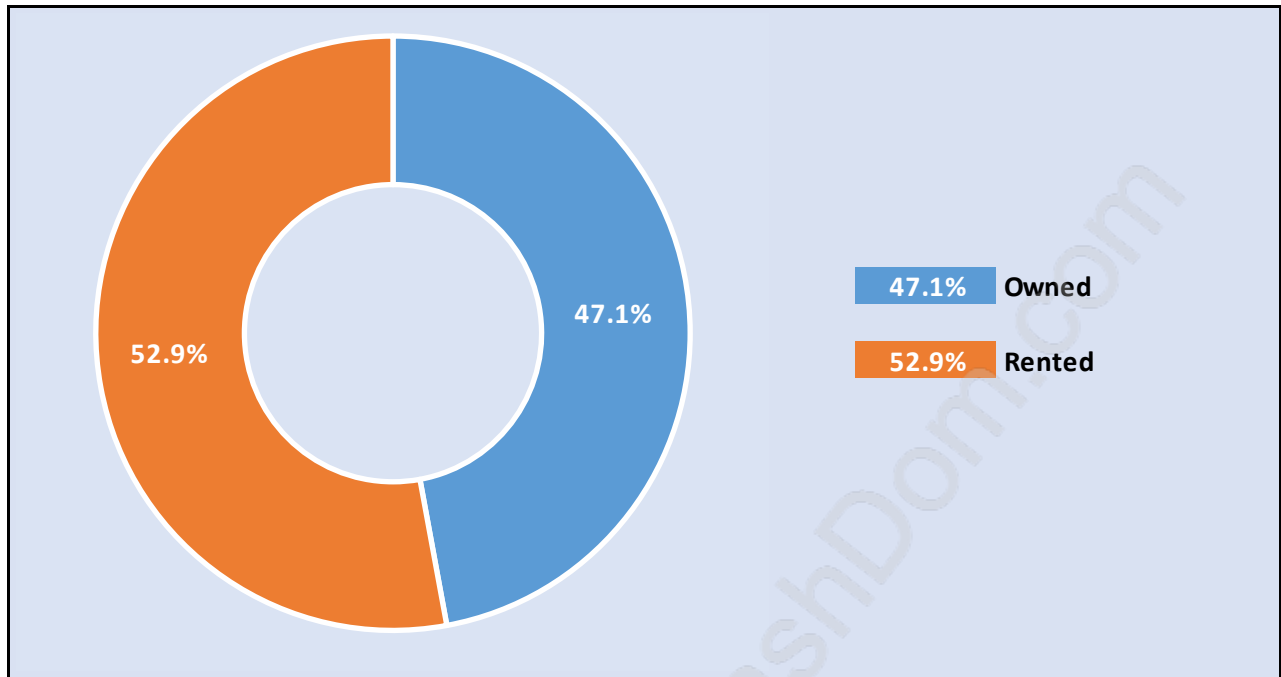

Dwellings in Whalley