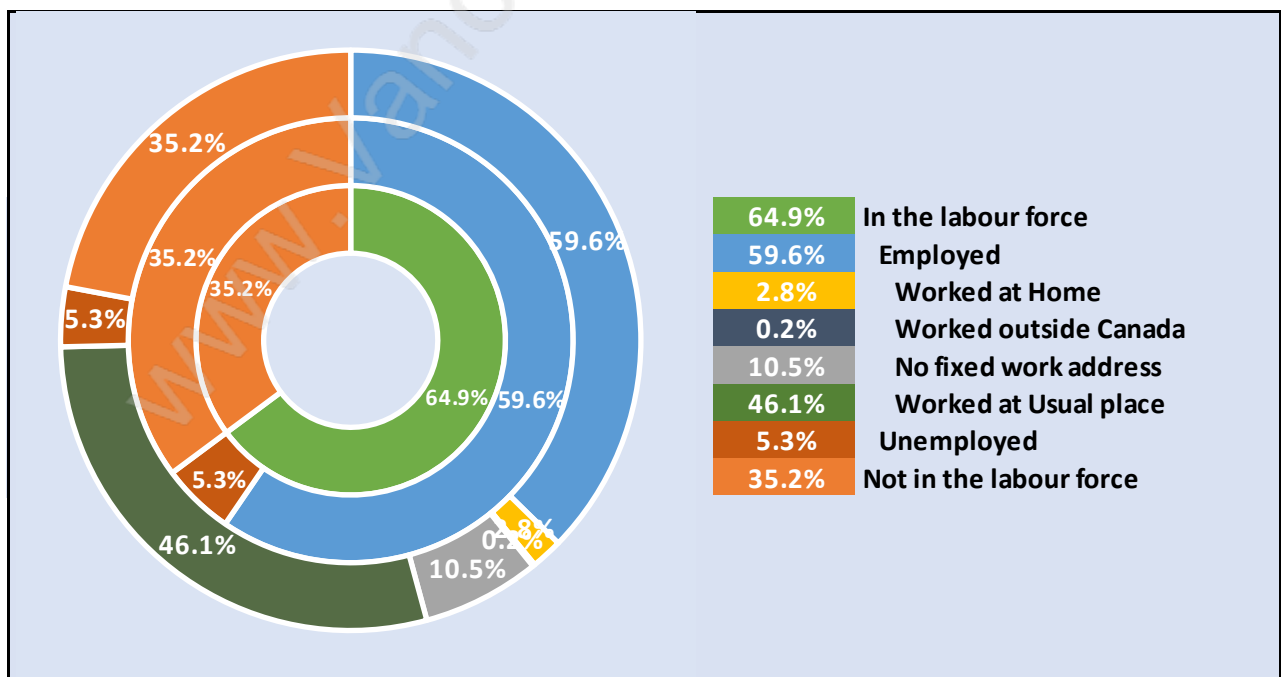

Households by Household Size in Whalley

Total Number of Households - 12,892

Dwellings in Whalley

Population Age 15+ in Whalley

Labour Force by Occupation in Whalley

Labour Force Participation in Whalley

Travel To Work in (from) Whalley