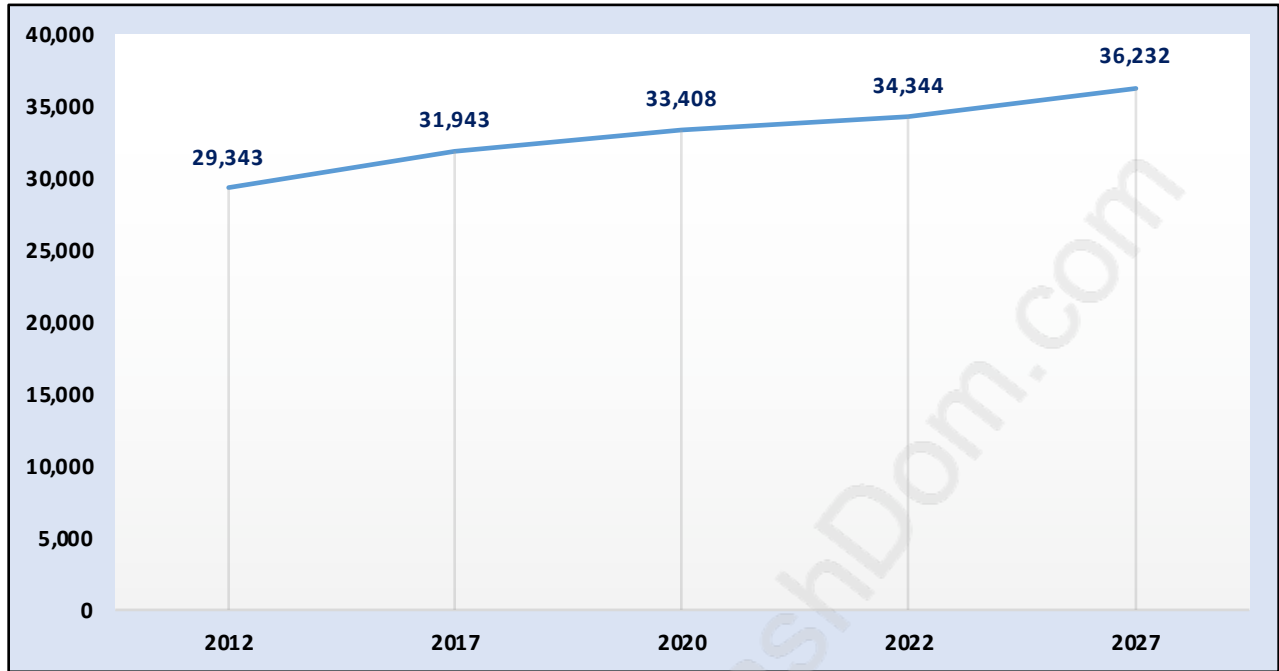

Whalley

Population Trends in Whalley

Population by Age in Whalley

Population Age 15+ by Income Status in Whalley

Total Population Age 15 - 27,078

Households by Income in Whalley

Total Number of Households - 12,892 / Average Household Income - \$63,977

Families in Whalley

Average Persons per Family - 3

Children at Home in Whalley

Total Number of Children at Home - 8,108

Family Structure in Whalley

Total Number of Families - 7,294 / Average Persons per Family - 3.