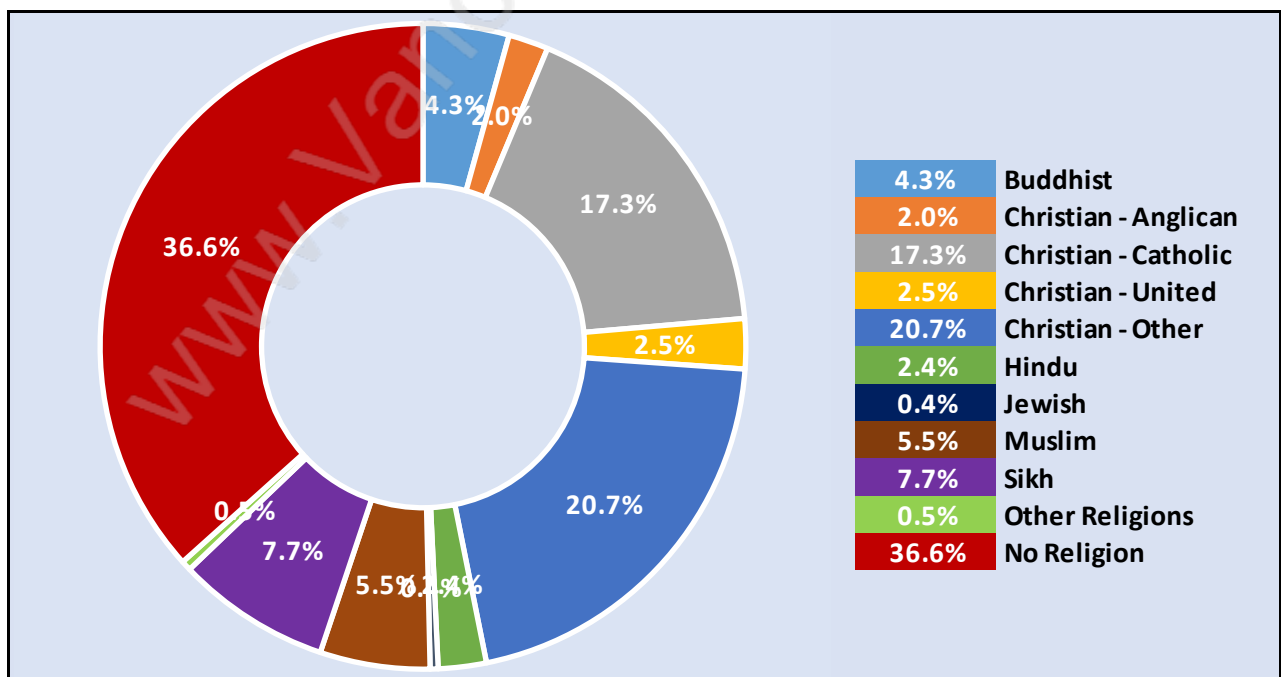

Population by Religion in Whalley