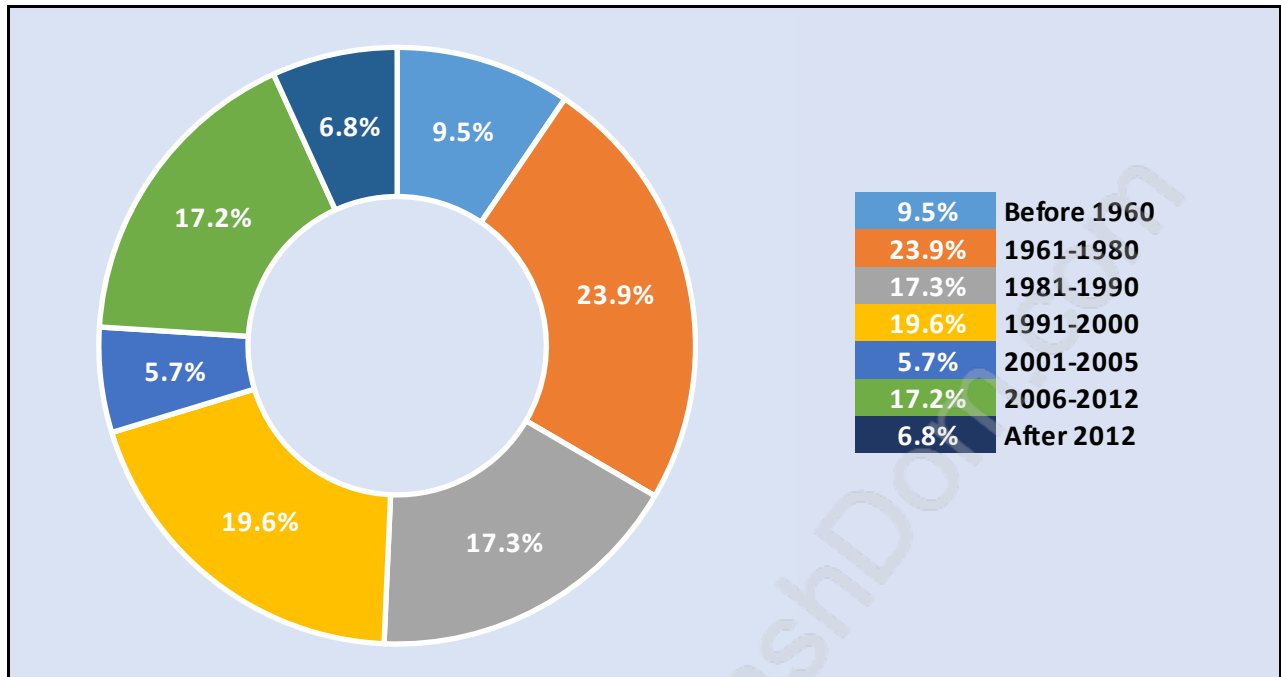

Private Dwellings by Period of Construction in Whalley

Dominant Period of Construction - 1961-1980