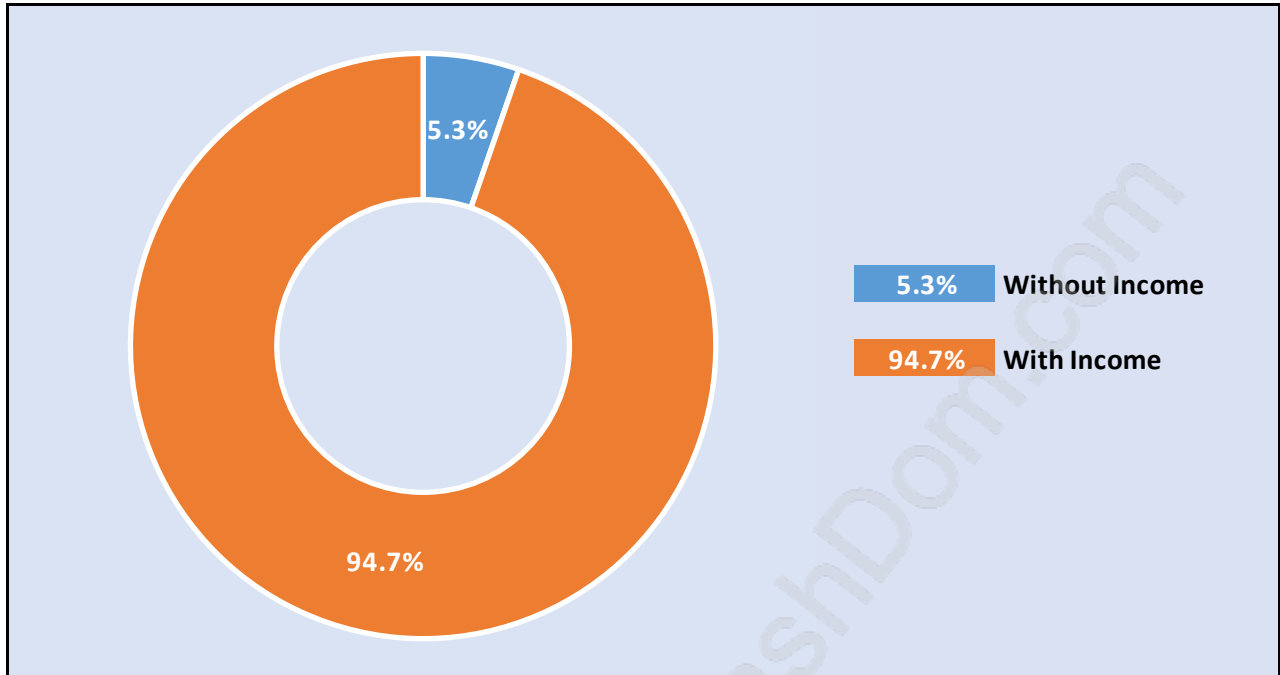

Whalley

Population Trends in Whalley

Population by Age in Whalley

Population Age 15+ by Income Status in Whalley

Total Population Age 15 - 27,078

Households by Income in Whalley

Total Number of Households - 12,892 / Average Household Income - \$63,977

Families in Whalley

Average Persons per Family - 3

Children at Home in Whalley

Total Number of Children at Home - 8,108

Family Structure in Whalley

Total Number of Families - 7,294 / Average Persons per Family - 3.