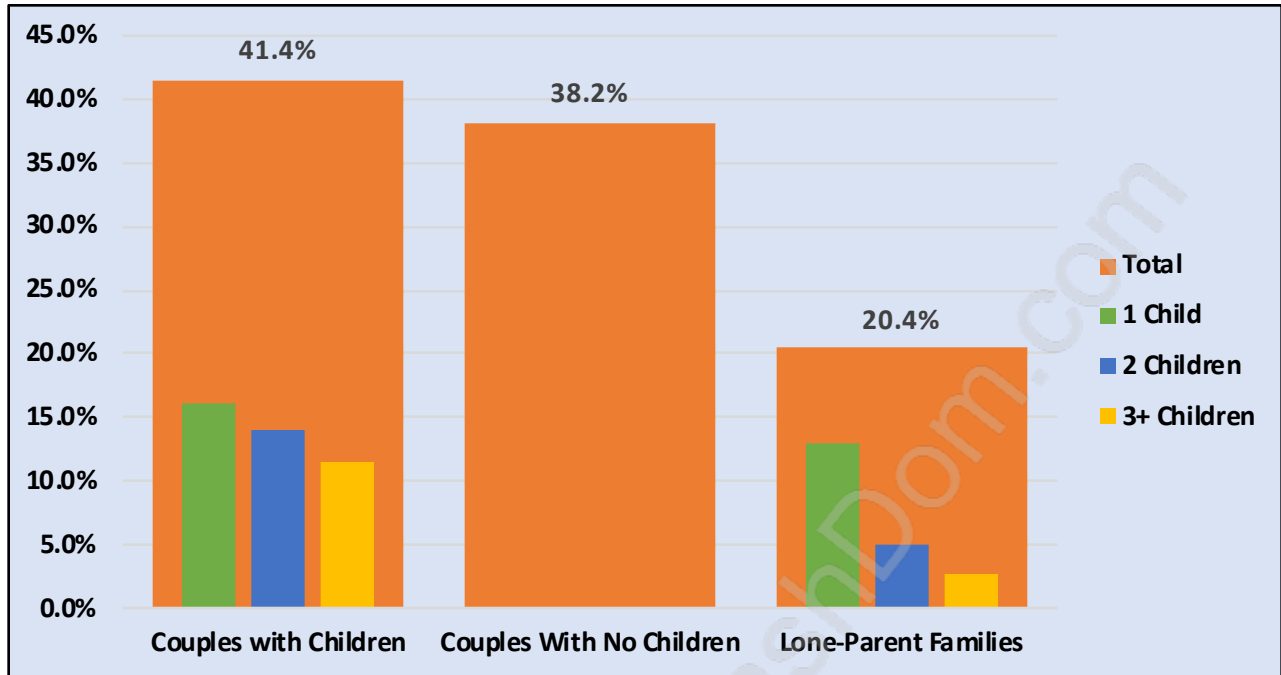

Whalley

Population Trends in Whalley

Population by Age in Whalley

Population Age 15+ by Income Status in Whalley

Total Population Age 15 - 27,078

Households by Income in Whalley

Total Number of Households - 12,892 / Average Household Income - \$63,977

Families in Whalley

Average Persons per Family - 3

Children at Home in Whalley

Total Number of Children at Home - 8,108

Family Structure in Whalley

Total Number of Families - 7,294 / Average Persons per Family - 3.