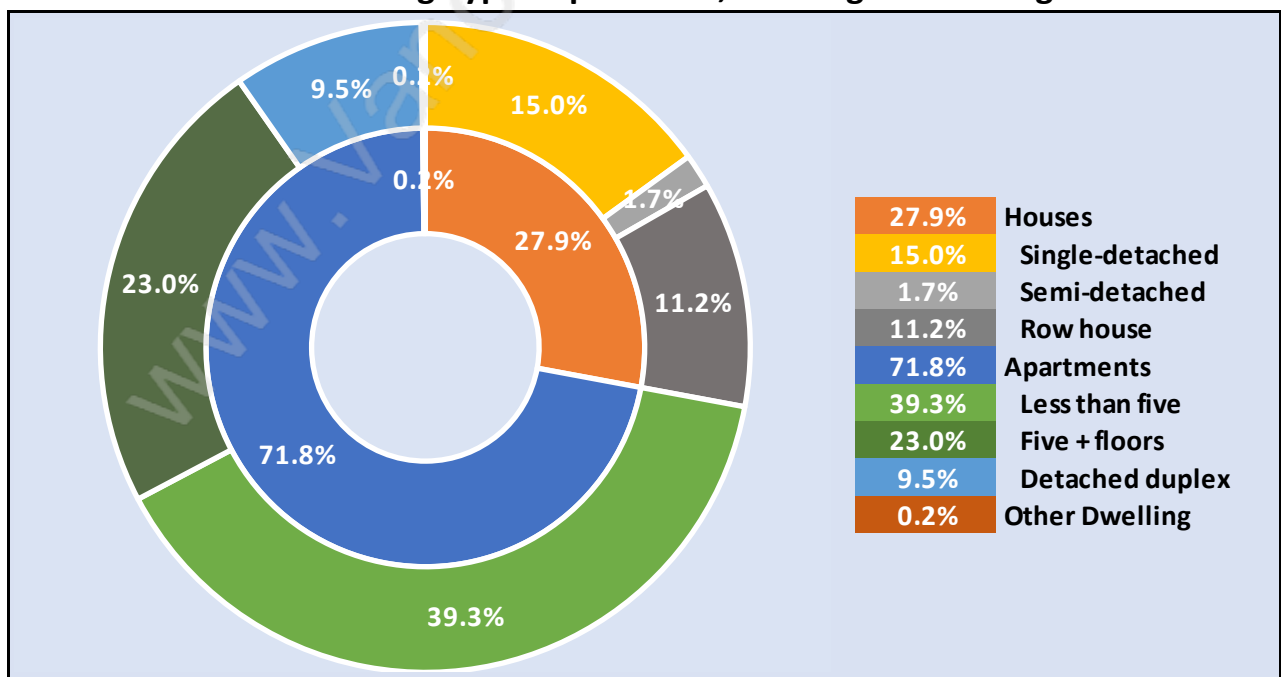

Occupied Dwellings by Structure Type in Whalley

Dominant Bulding Type - Apartment, building low and high rise