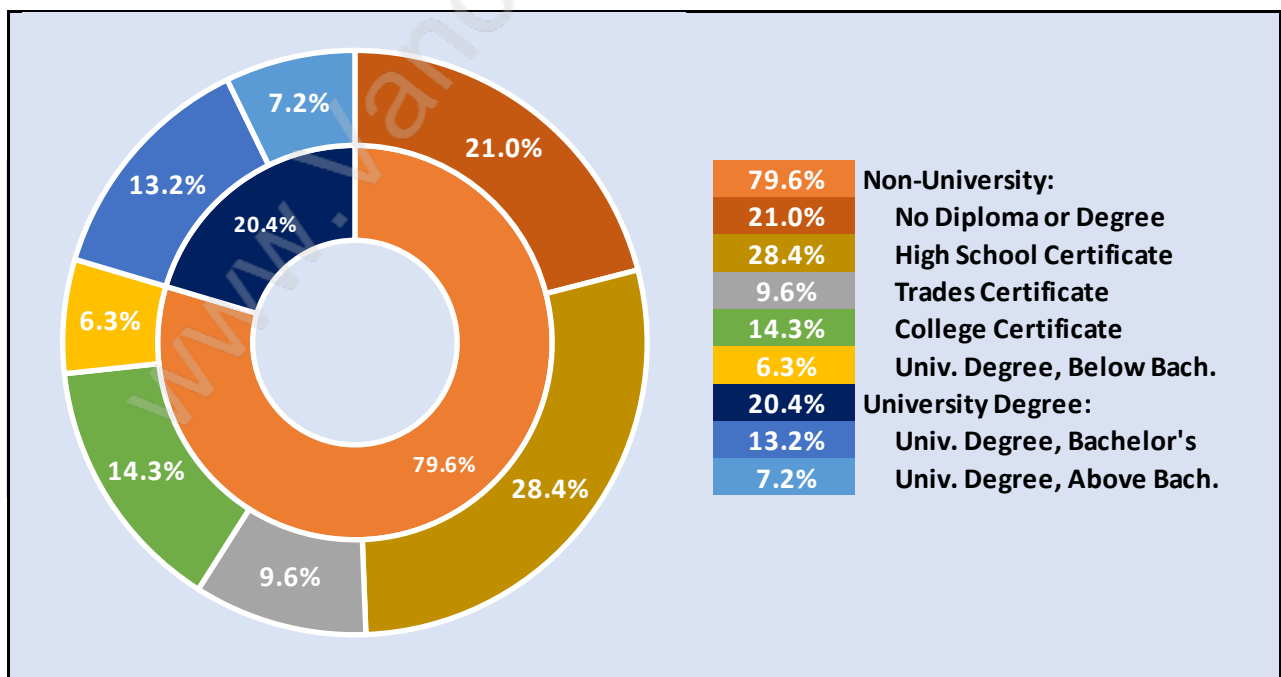

Population Age 15+ in Whalley