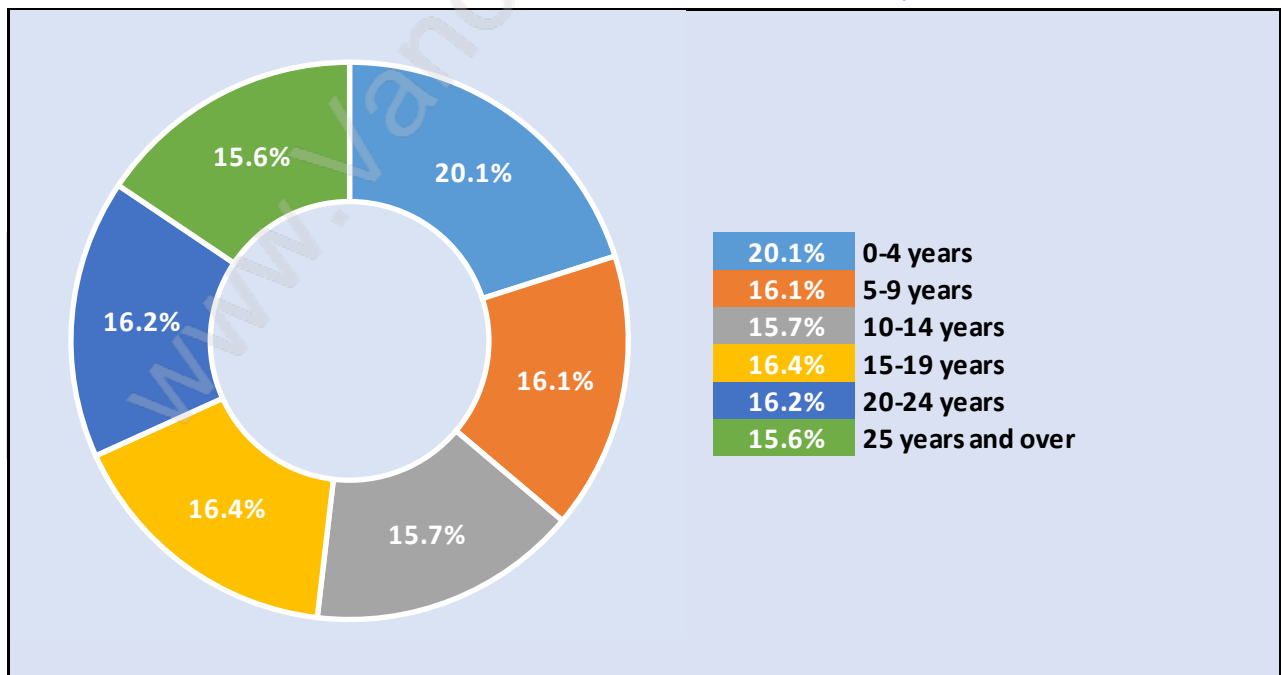

Whalley

Population Trends in Whalley

Population by Age in Whalley

Population Age 15+ by Income Status in Whalley

Total Population Age 15 - 27,078

Households by Income in Whalley

Total Number of Households - 12,892 / Average Household Income - \$63,977

Families in Whalley

Average Persons per Family - 3

Children at Home in Whalley

Total Number of Children at Home - 8,108

Family Structure in Whalley

Total Number of Families - 7,294 / Average Persons per Family - 3.