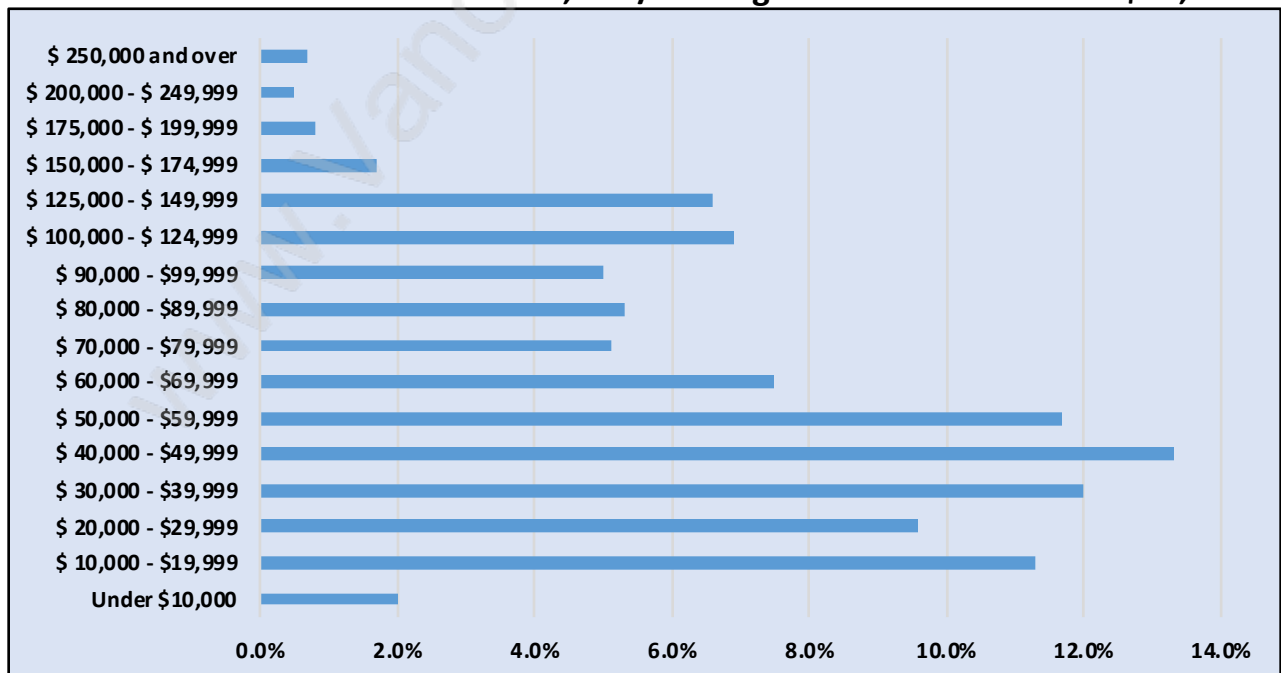

Whalley

Population Trends in Whalley

Population by Age in Whalley

Population Age 15+ by Income Status in Whalley

Total Population Age 15 - 27,078

Households by Income in Whalley

Total Number of Households - 12,892 / Average Household Income - \$63,977

Families in Whalley

Average Persons per Family - 3

Children at Home in Whalley

Total Number of Children at Home - 8,108

Family Structure in Whalley

Total Number of Families - 7,294 / Average Persons per Family - 3.