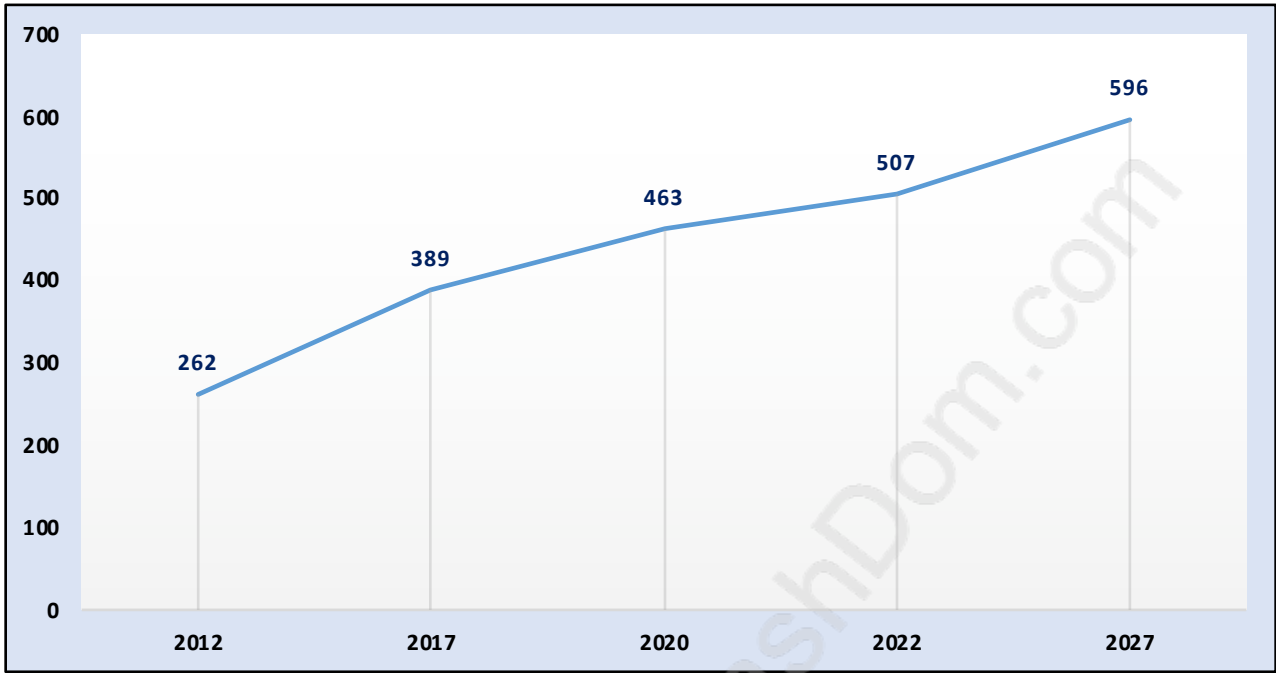

Whitby Estates

Population Trends in Whitby Estates

Population by Age in Whitby Estates

Population Age 15+ by Income Status in Whitby Estates

Total Population Age 15 - 238

Households by Income in Whitby Estates