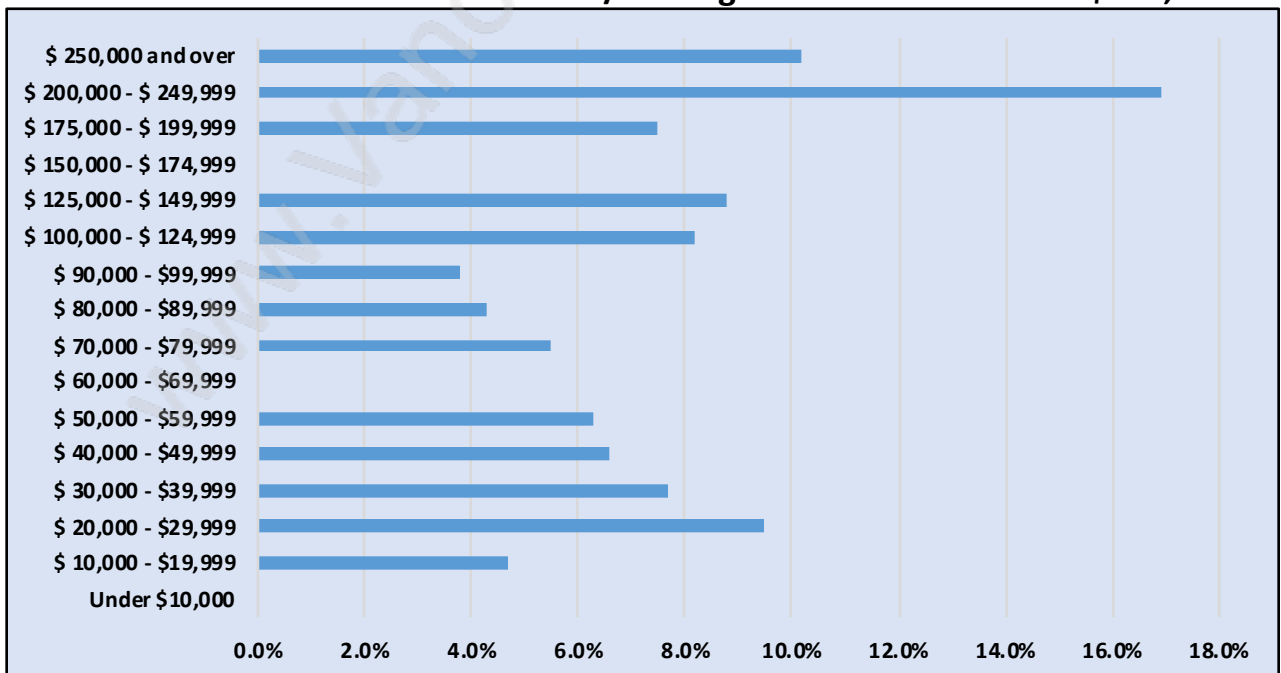

Whitby Estates

Population Trends in Whitby Estates

Population by Age in Whitby Estates

Population Age 15+ by Income Status in Whitby Estates

Total Population Age 15 - 238

Households by Income in Whitby Estates

Total Number of Households - 114 / Average Household Income - \$127,050

Families in Whitby Estates

Average Persons per Family - 2.9

Children at Home in Whitby Estates

Total Number of Children at Home - 81