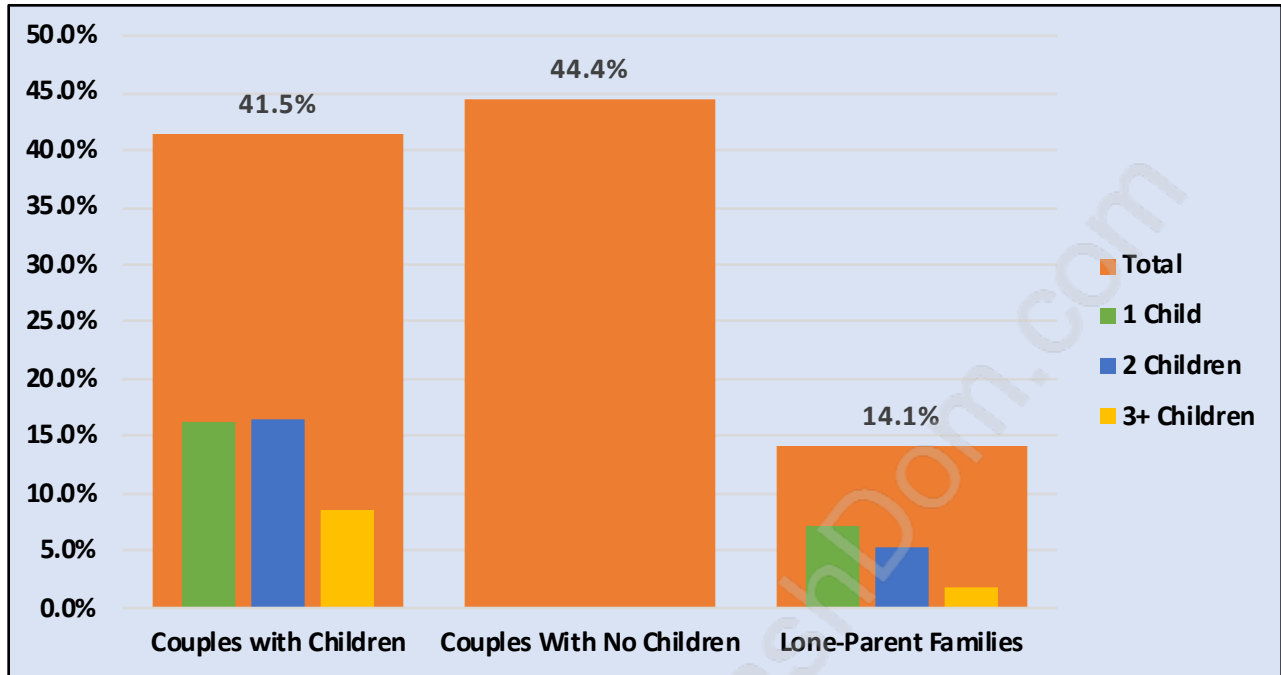

Family Structure in Whitby Estates

Total Number of Families - 87 / Average Persons per Family - 2.9