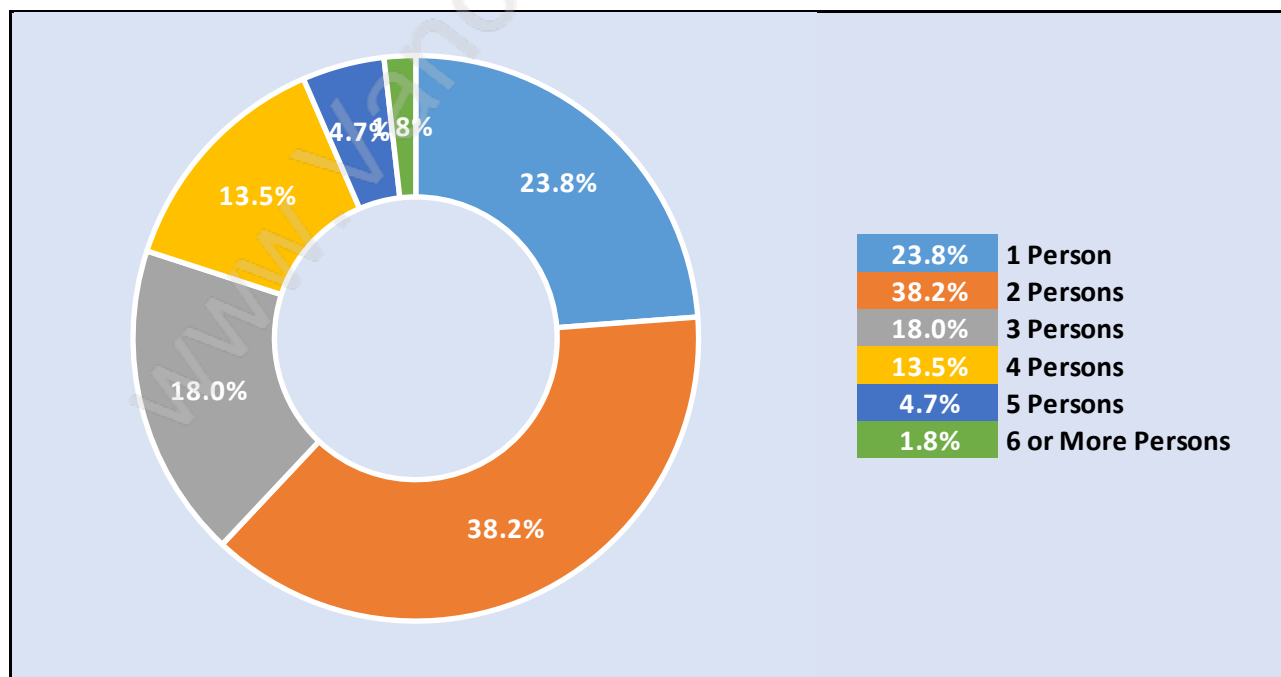

Households by Household Size in Whitby Estates

Total Number of Households - 114