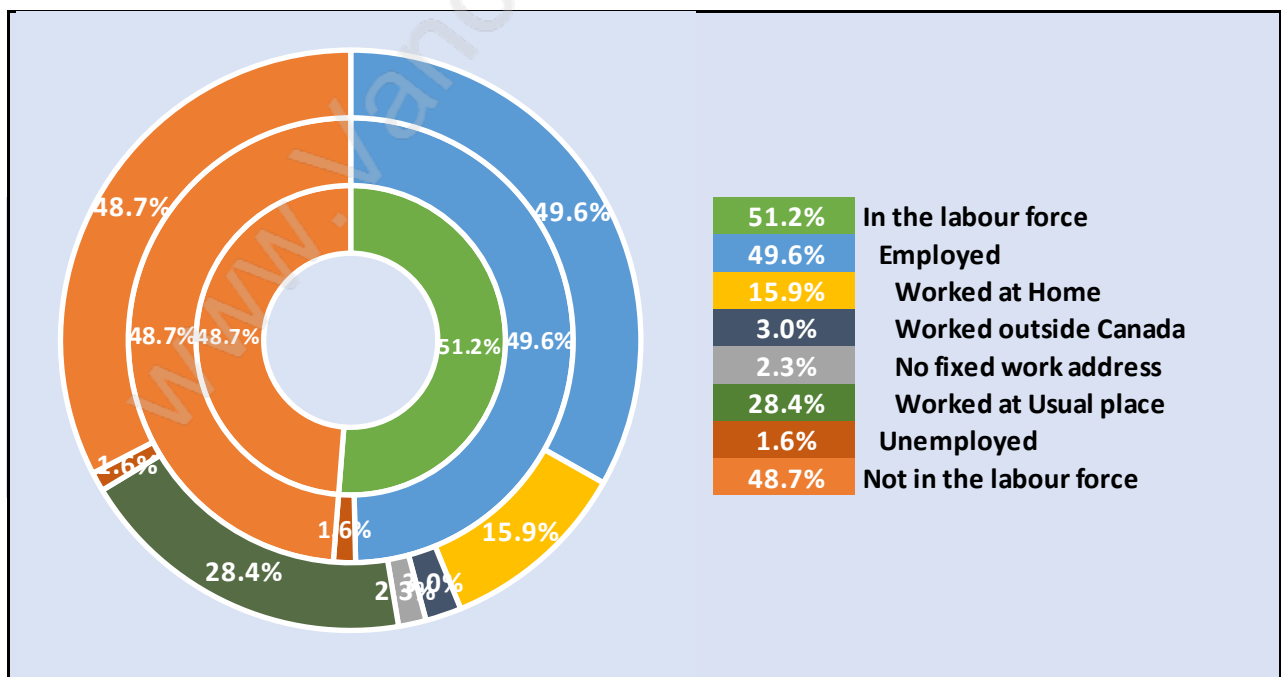

Family Structure in Whitby Estates

Total Number of Families - 87 / Average Persons per Family - 2.9

Households by Household Size in Whitby Estates

Total Number of Households - 114

Dwellings in Whitby Estates

Population Age 15+ in Whitby Estates

Labour Force by Occupation in Whitby Estates

Labour Force Participation in Whitby Estates

Travel To Work in (from) Whitby Estates

Occupied Dwellings by Structure Type in Whitby Estates