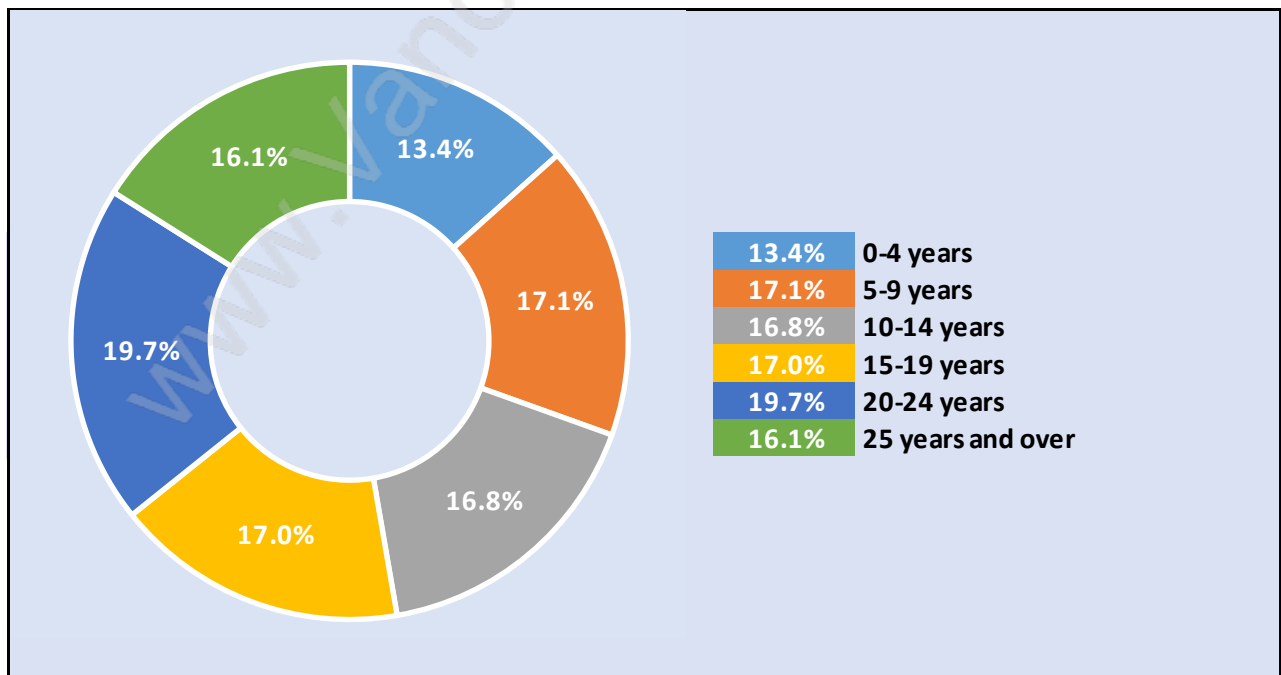

Whitby Estates

Population Trends in Whitby Estates

Population by Age in Whitby Estates

Population Age 15+ by Income Status in Whitby Estates

Total Population Age 15 - 238

Households by Income in Whitby Estates

Total Number of Households - 114 / Average Household Income - \$127,050

Families in Whitby Estates

Average Persons per Family - 2.9

Children at Home in Whitby Estates

Total Number of Children at Home - 81