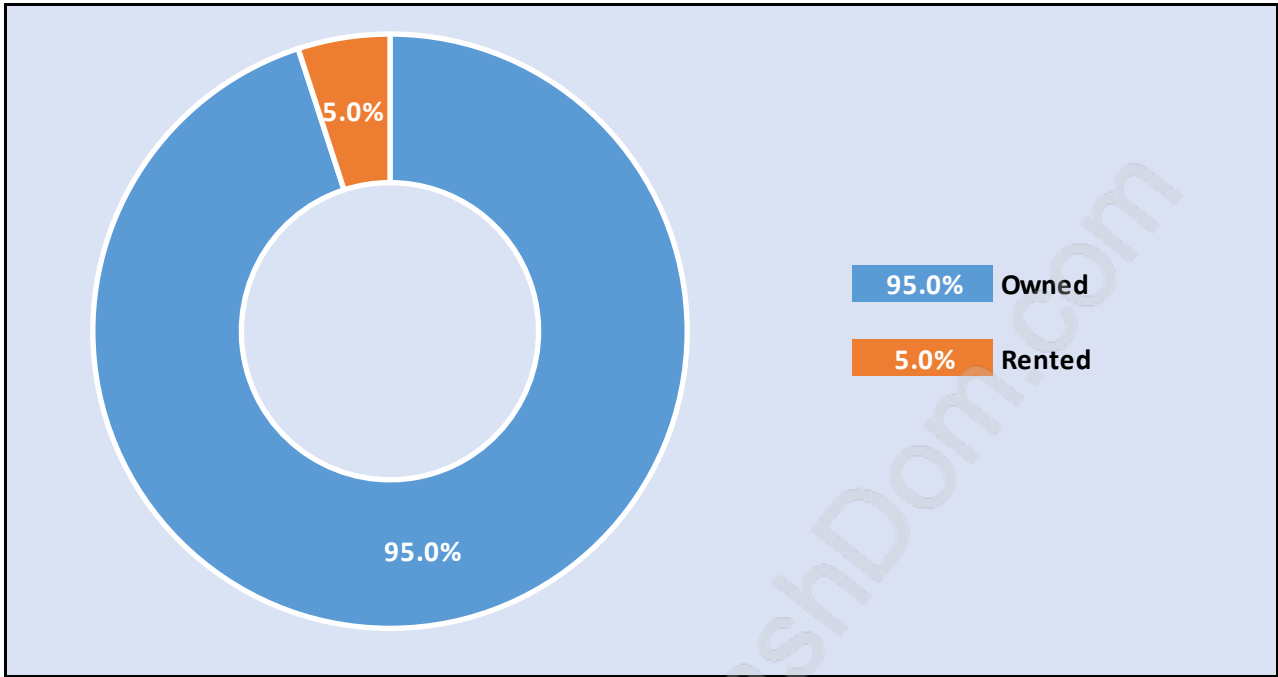

Family Structure in Whitby Estates

Total Number of Families - 87 / Average Persons per Family - 2.9

Households by Household Size in Whitby Estates

Total Number of Households - 114

Dwellings in Whitby Estates

Population Age 15+ in Whitby Estates

Labour Force by Occupation in Whitby Estates

Labour Force Participation in Whitby Estates

Travel To Work in (from) Whitby Estates

Occupied Dwellings by Structure Type in Whitby Estates