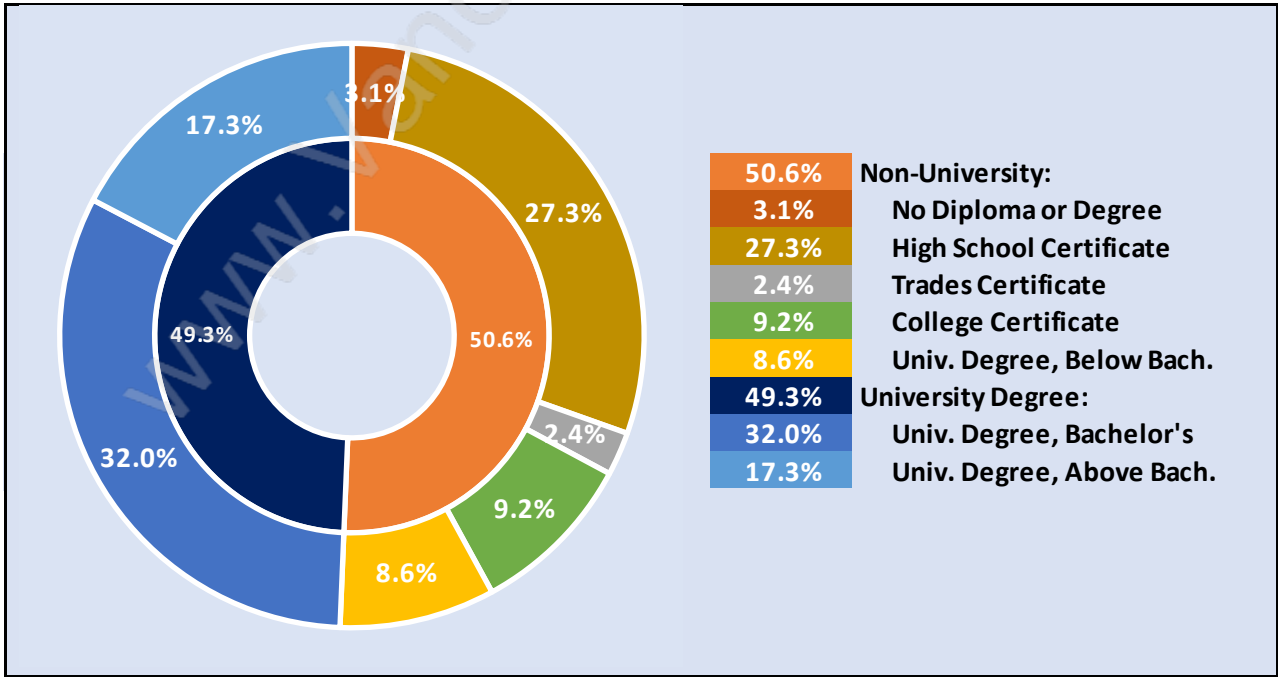

Family Structure in Whitby Estates

Total Number of Families - 87 / Average Persons per Family - 2.9

Households by Household Size in Whitby Estates

Total Number of Households - 114

Dwellings in Whitby Estates

Population Age 15+ in Whitby Estates

Labour Force by Occupation in Whitby Estates

Labour Force Participation in Whitby Estates

Travel To Work in (from) Whitby Estates

Occupied Dwellings by Structure Type in Whitby Estates