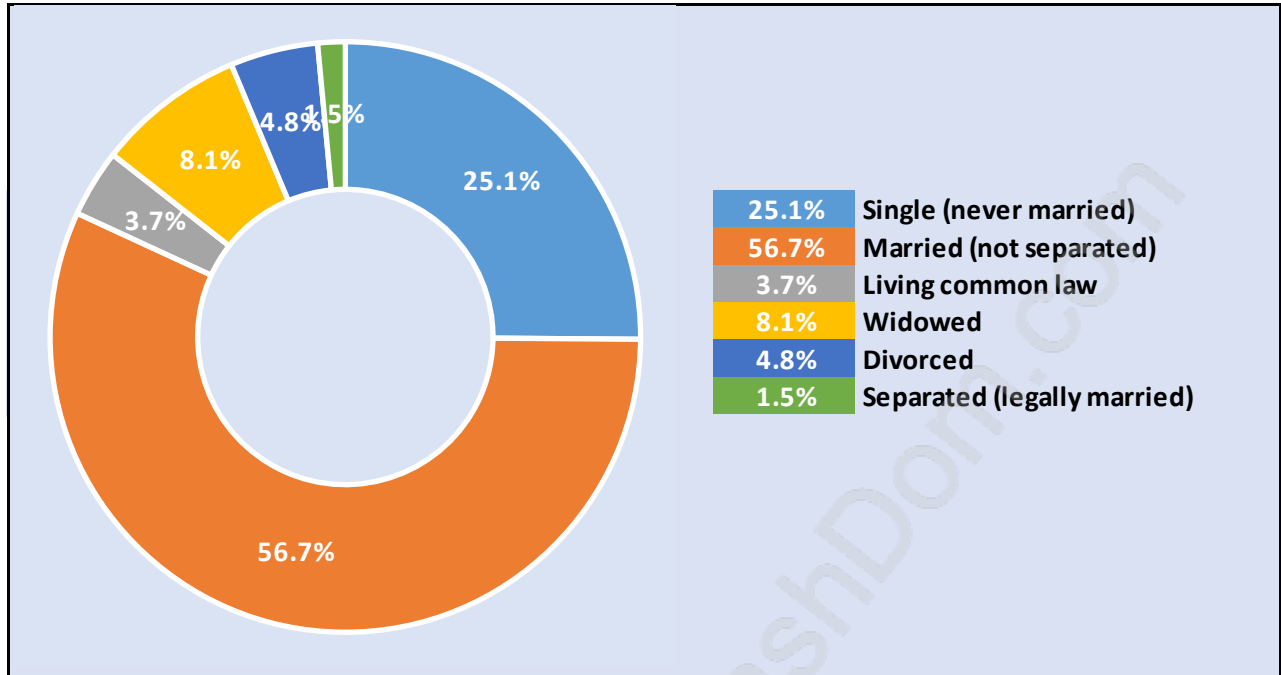

Whitby Estates

Population Trends in Whitby Estates

Population by Age in Whitby Estates

Population Age 15+ by Income Status in Whitby Estates

Total Population Age 15 - 238

Households by Income in Whitby Estates

Total Number of Households - 114 / Average Household Income - \$127,050

Families in Whitby Estates

Average Persons per Family - 2.9

Children at Home in Whitby Estates

Total Number of Children at Home - 81