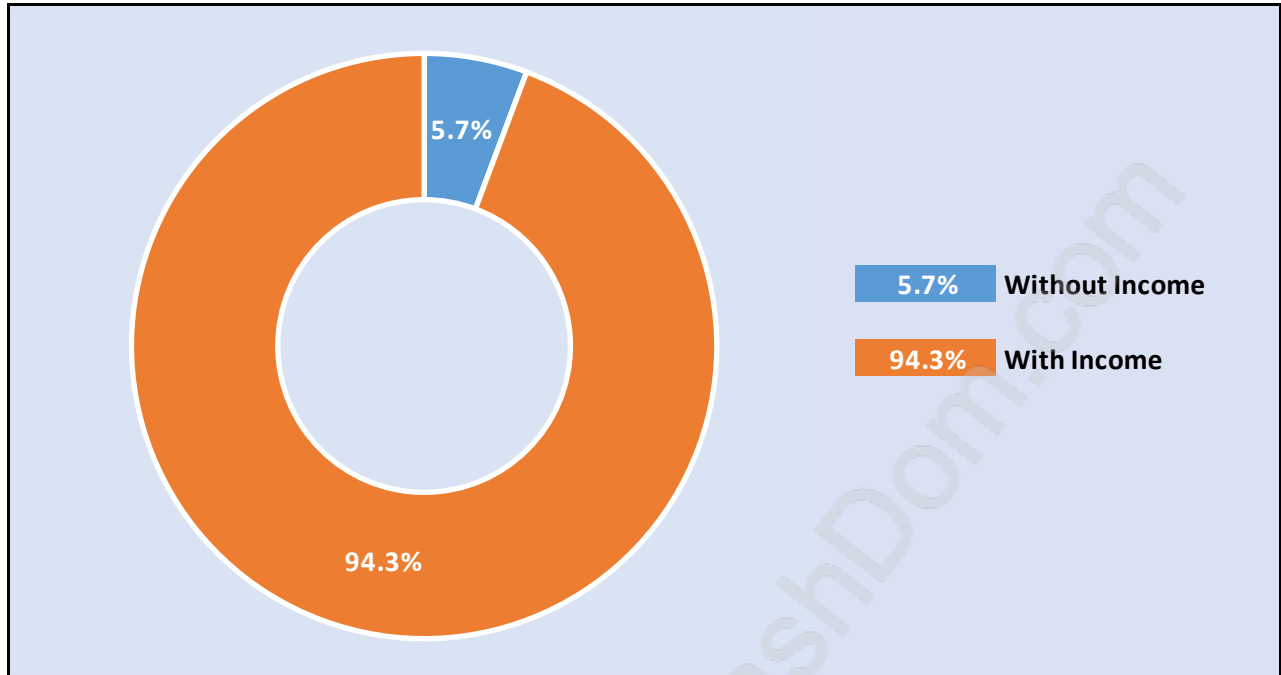

Whitby Estates

Population Trends in Whitby Estates

Population by Age in Whitby Estates

Population Age 15+ by Income Status in Whitby Estates

Total Population Age 15 - 238

Households by Income in Whitby Estates

Total Number of Households - 114 / Average Household Income - \$127,050

Families in Whitby Estates

Average Persons per Family - 2.9

Children at Home in Whitby Estates

Total Number of Children at Home - 81