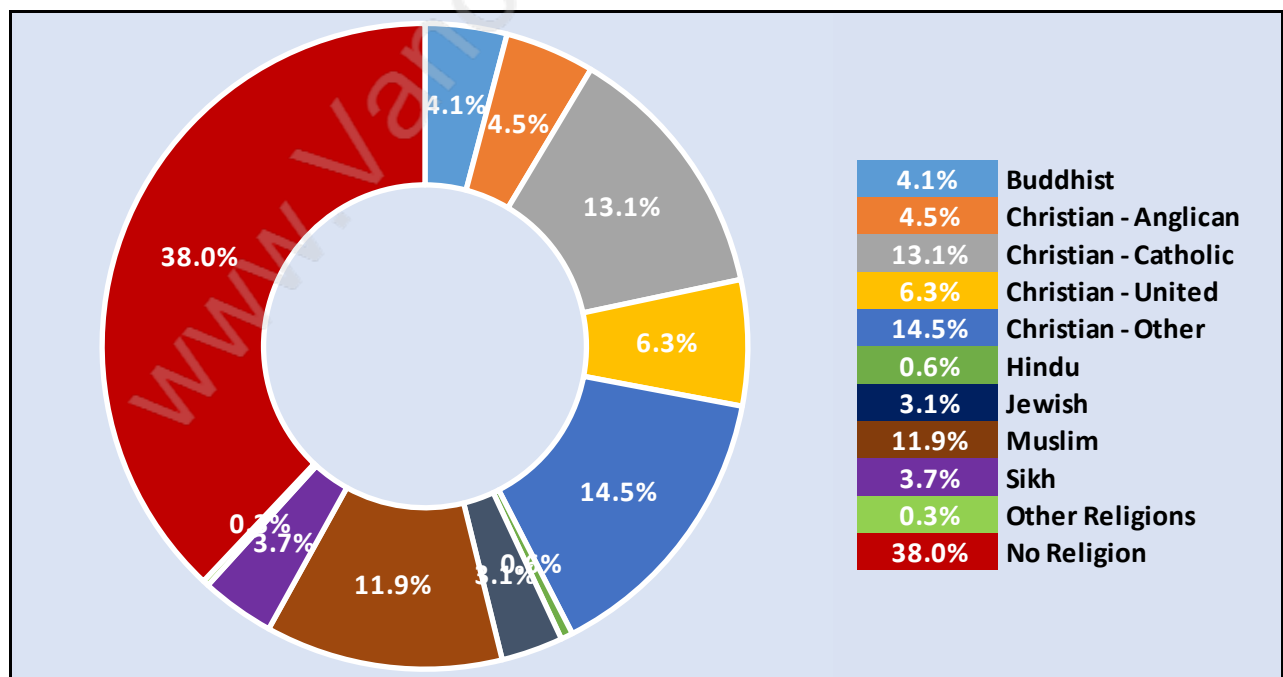

Population Age 15+ in Whitby Estates

Labour Force by Occupation in Whitby Estates

Labour Force Participation in Whitby Estates

Travel To Work in (from) Whitby Estates

Occupied Dwellings by Structure Type in Whitby Estates

Dominant Bulding Type - Houses

Private Dwellings by Period of Construction in Whitby Estates

Dominant Period of Construction - After 2011

Population by Religion in Whitby Estates

Population by Home Languages in Whitby Estates