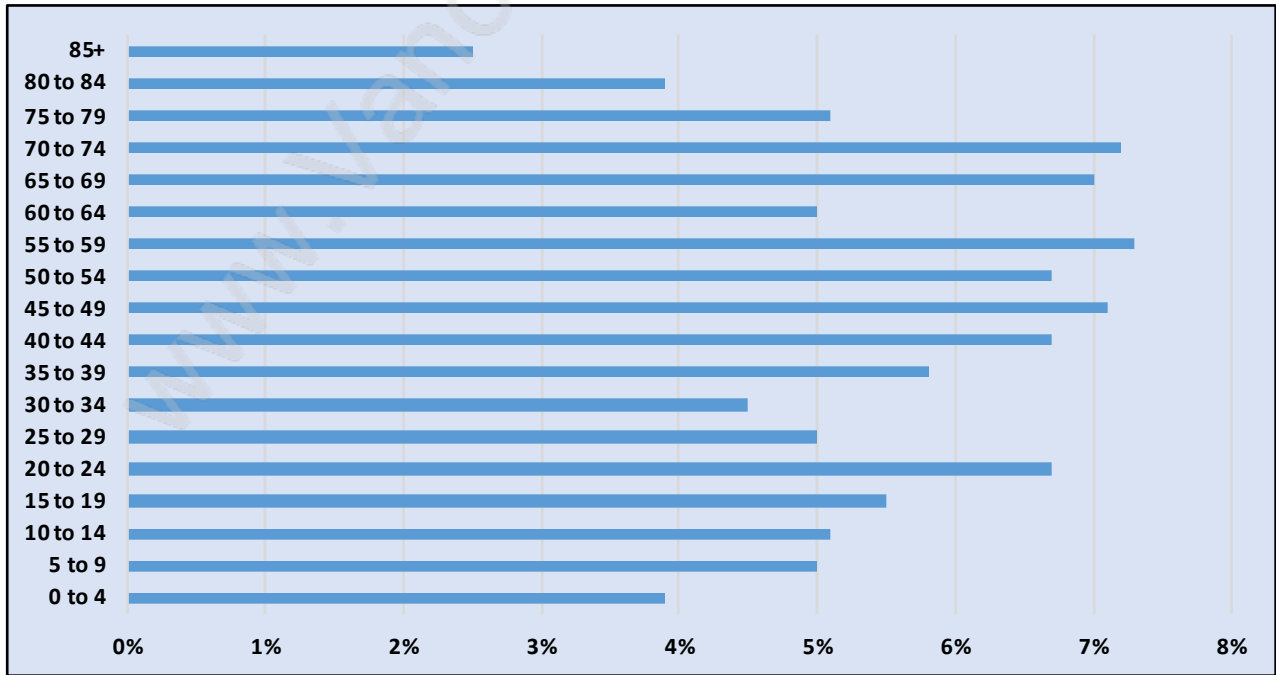

Whitby Estates

Population Trends in Whitby Estates

Population by Age in Whitby Estates

Population Age 15+ by Income Status in Whitby Estates

Total Population Age 15 - 238

Households by Income in Whitby Estates

Total Number of Households - 114 / Average Household Income - \$127,050

Families in Whitby Estates

Average Persons per Family - 2.9

Children at Home in Whitby Estates

Total Number of Children at Home - 81