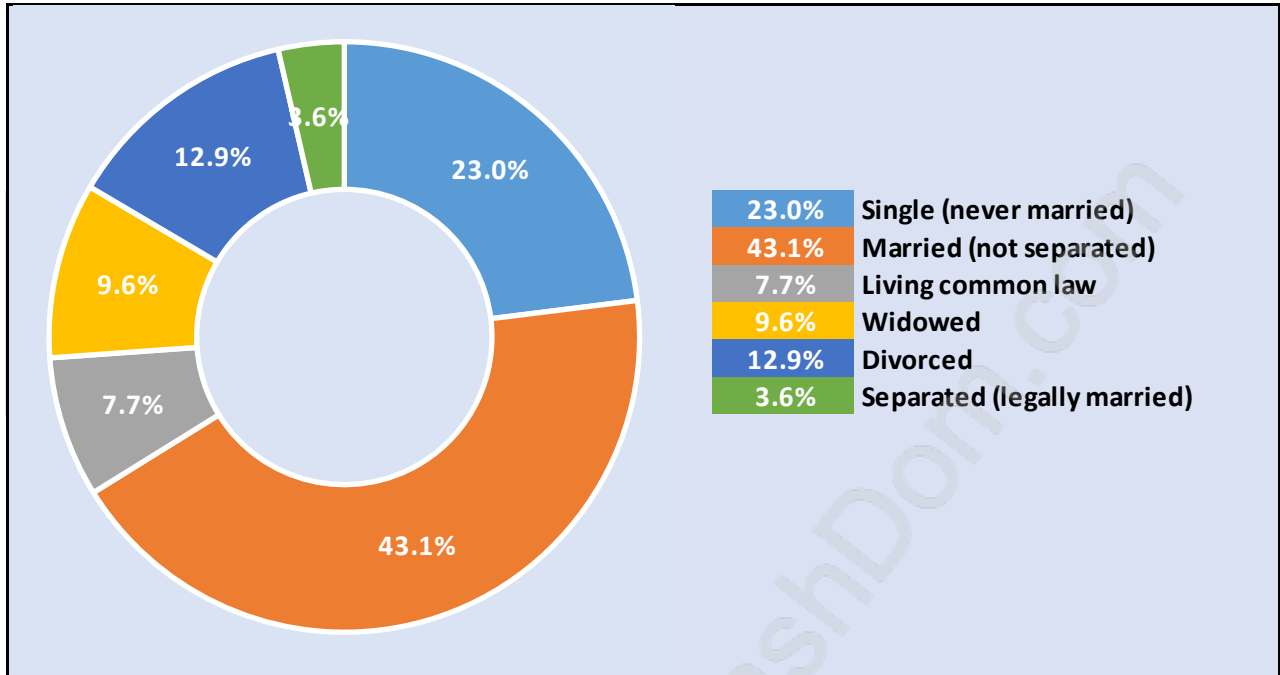

Families in White Rock

Average Persons per Family - 2.6