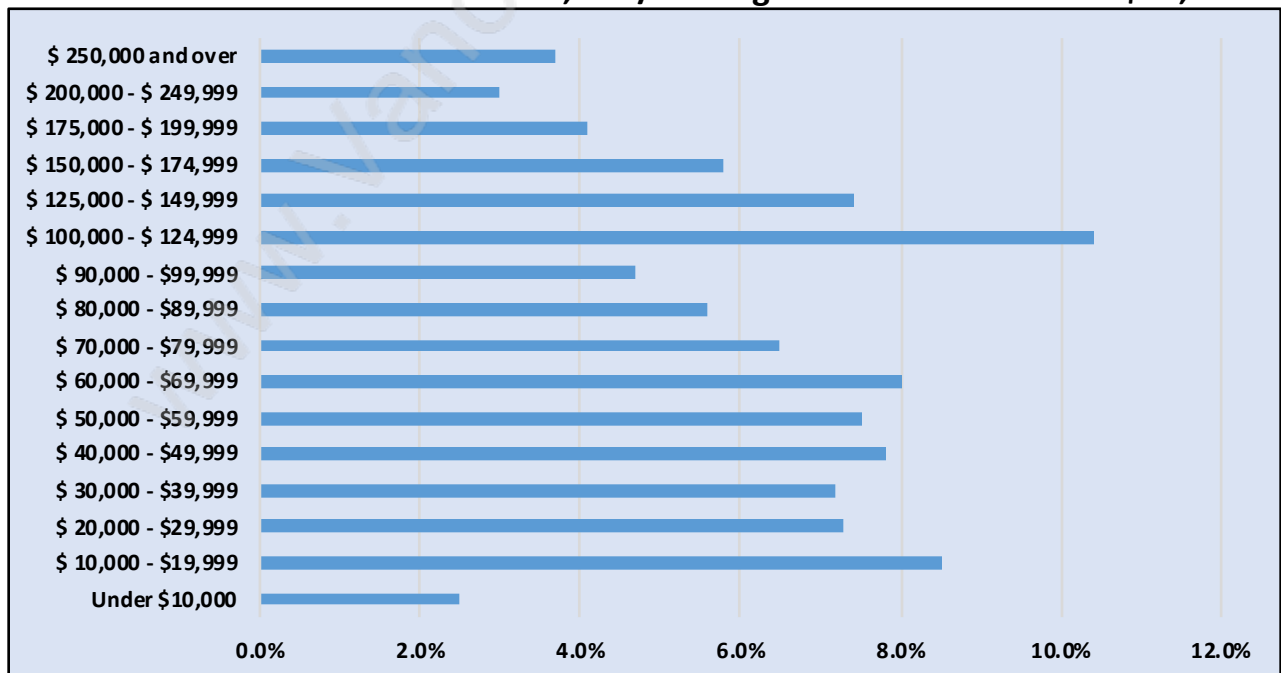

Households by Income in White Rock

Total Number of Households - 10,479 / Average Household Income - $92,161