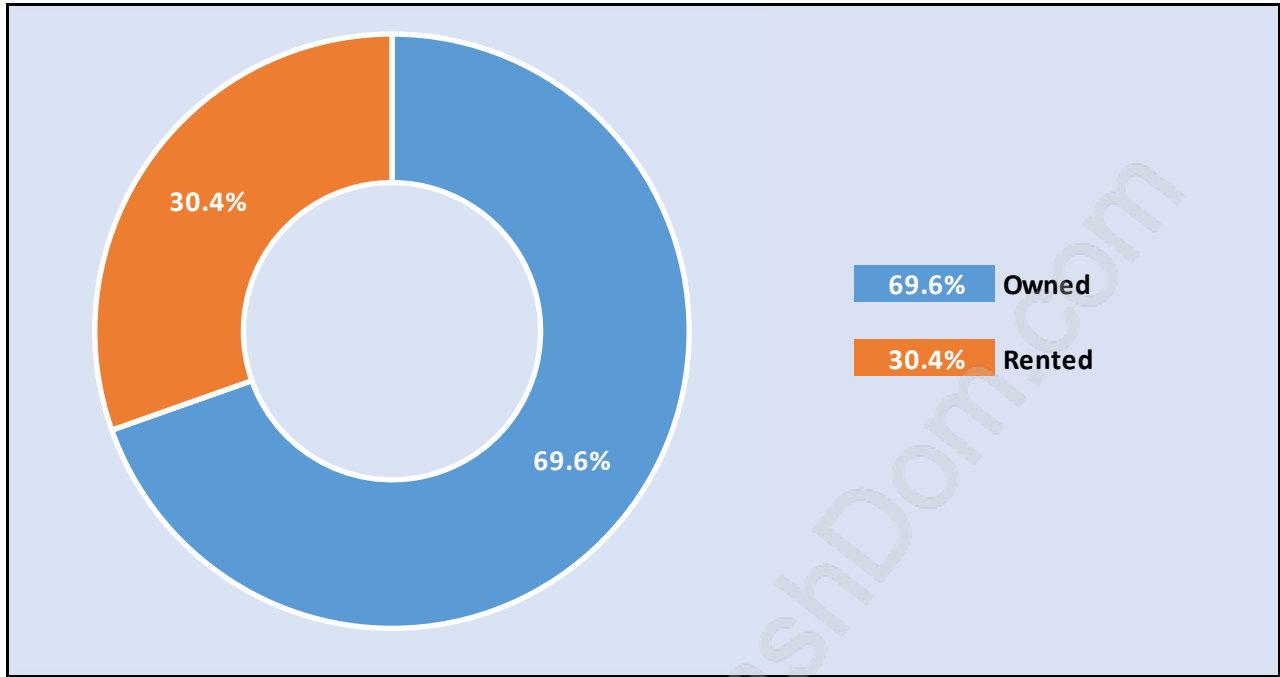

Dwellings in White Rock