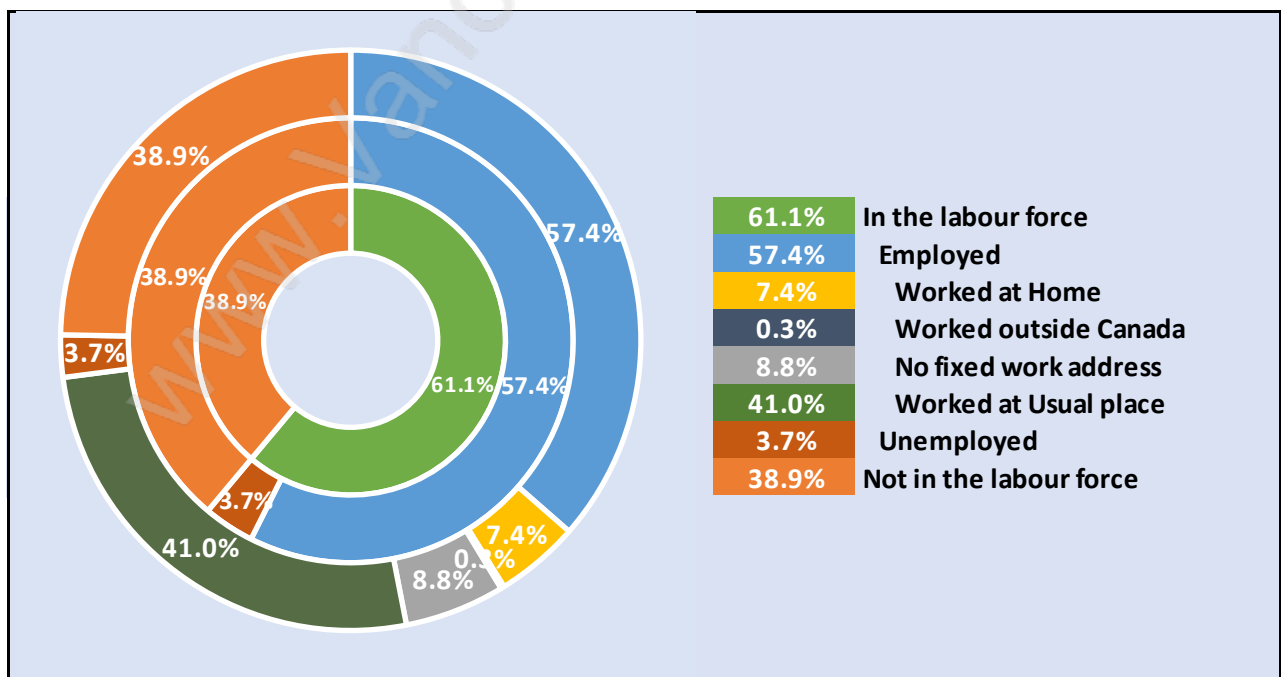

Labour Force Participation in White Rock