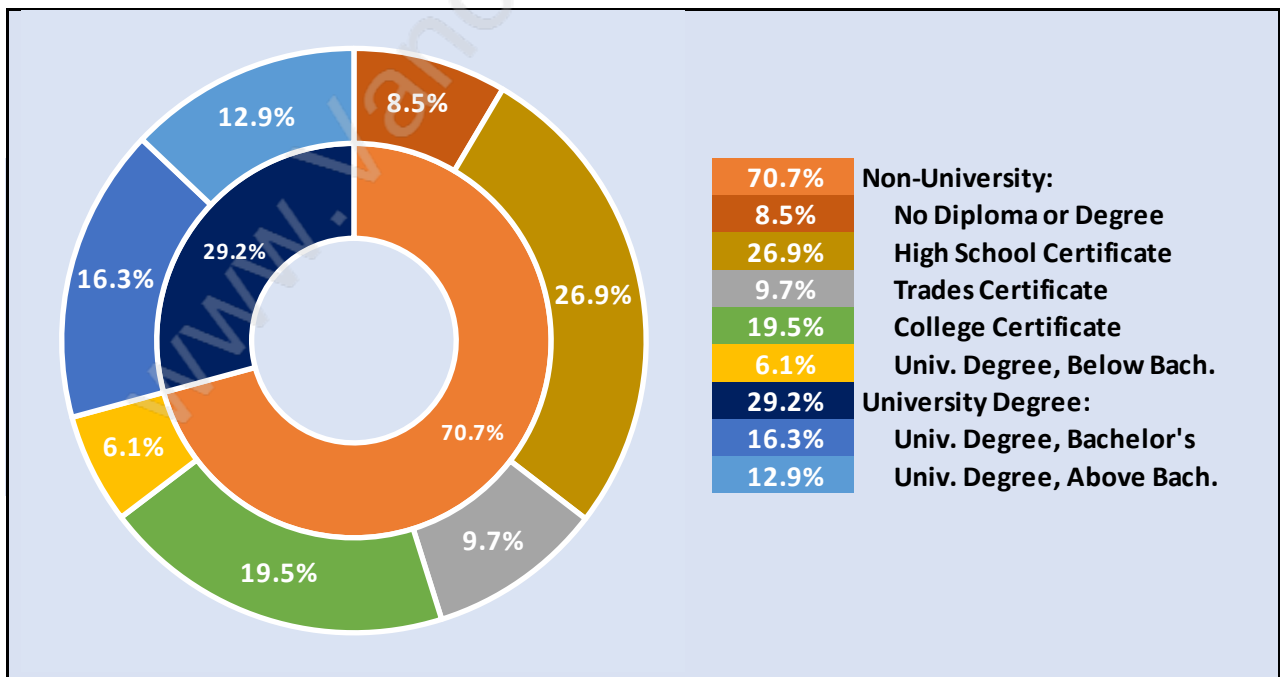

## Population Age 15+ in White Rock