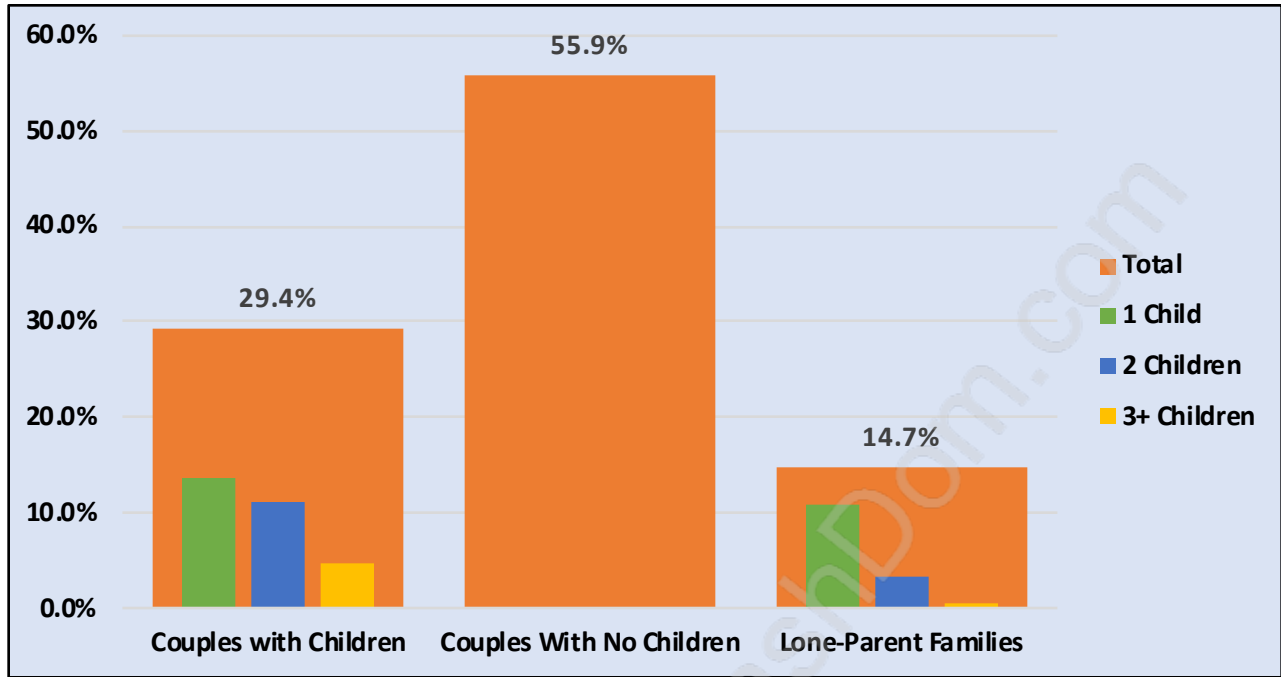

Family Structure in White Rock

Total Number of Families - 5,445 / Average Persons per Family - 2.6