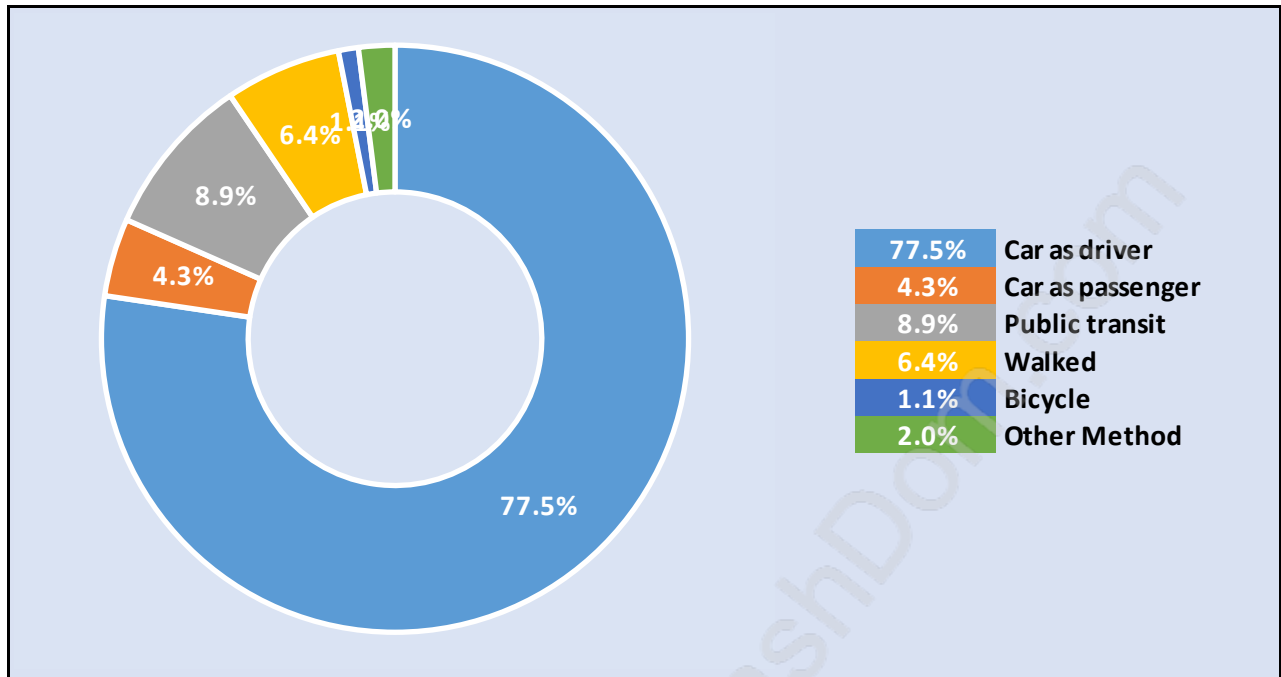

Travel To Work in (from) White Rock