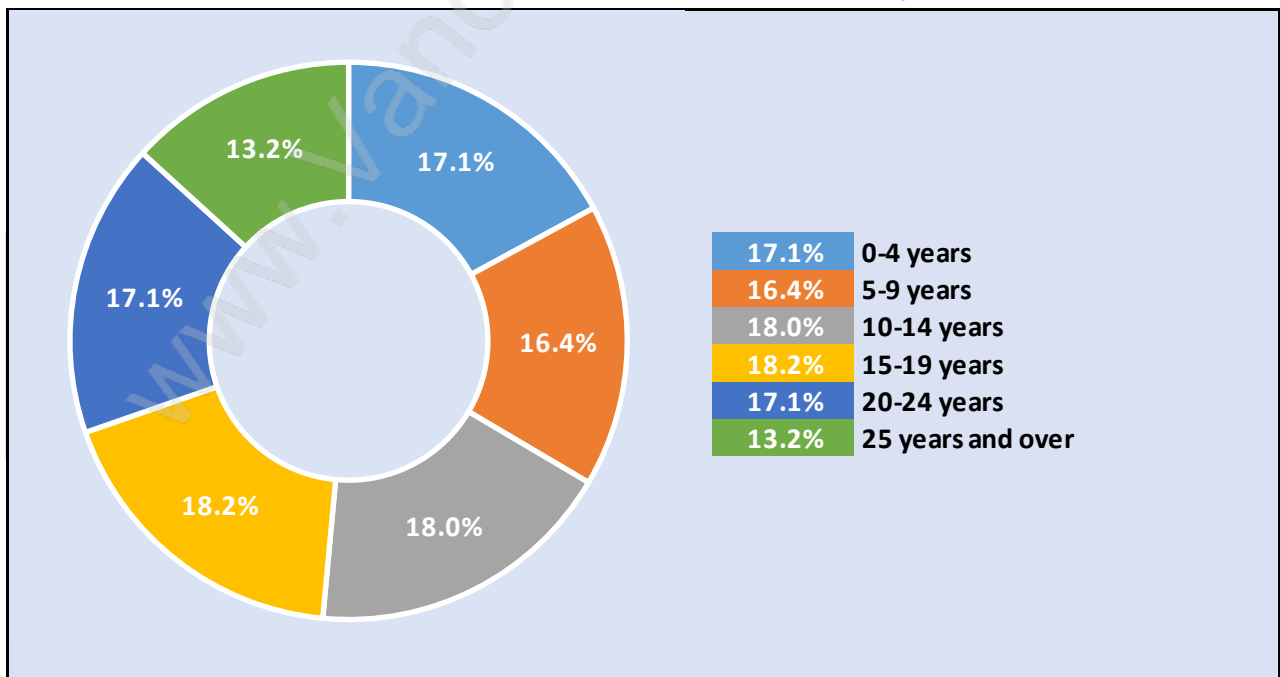

Children at Home in White Rock

Total Number of Children at Home - 3,800