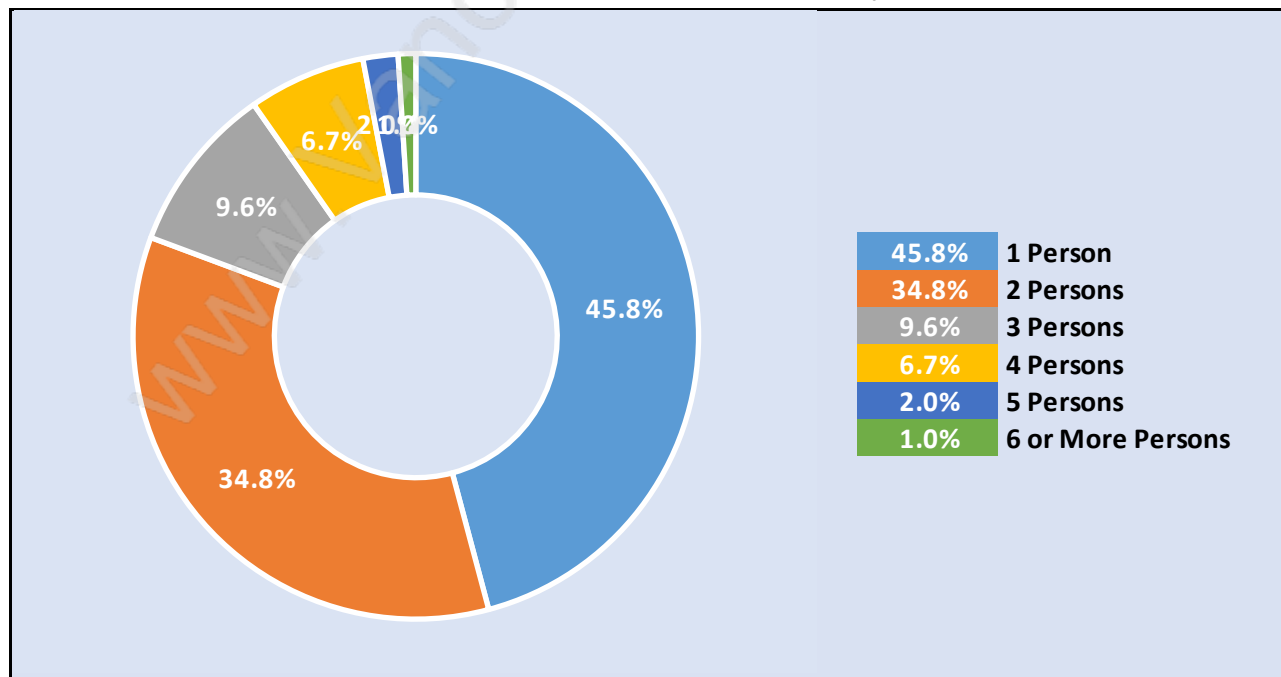

Households by Household Size in White Rock

Total Number of Households - 10,479