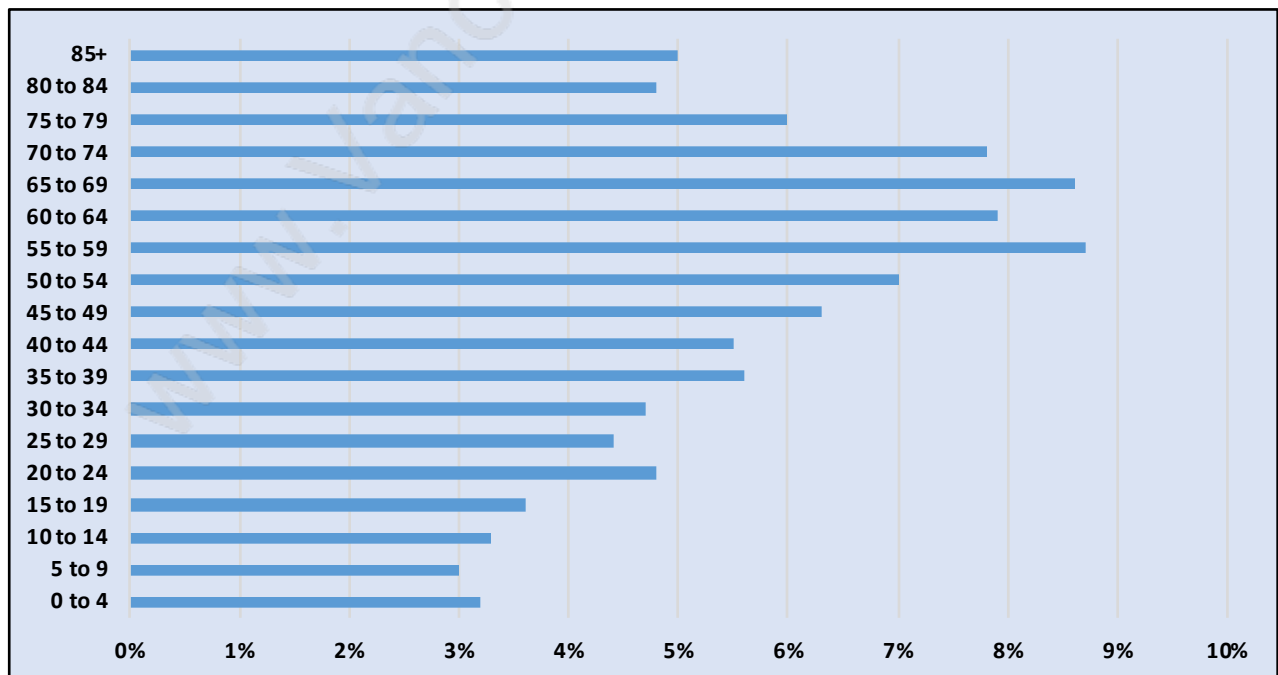

## Population Trends in White Rock

## Population by Age in White Rock

## Population Age 15+ by Income Status in White Rock

Total Population Age 15 - 17,874