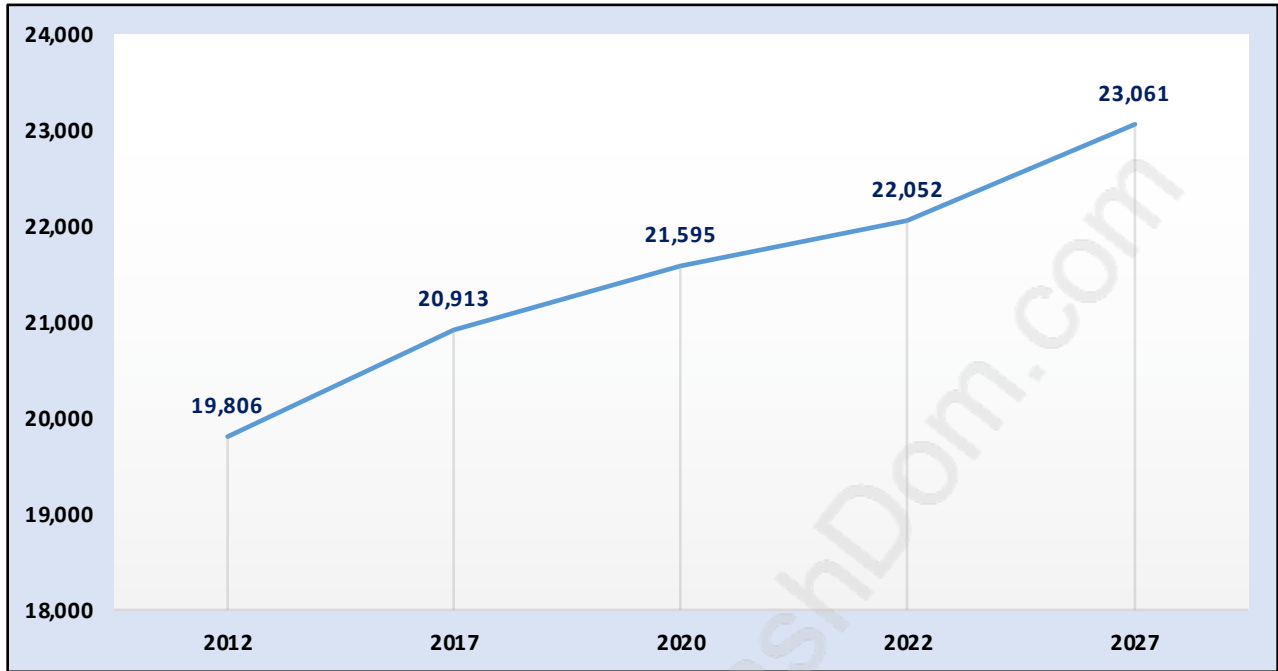

# White Rock

July 2018

## Population Trends in White Rock

## Population Age 15+ by Income Status in White Rock

Total Population Age 15 - 17,874

### Dominant Period of Construction - 1961-1980