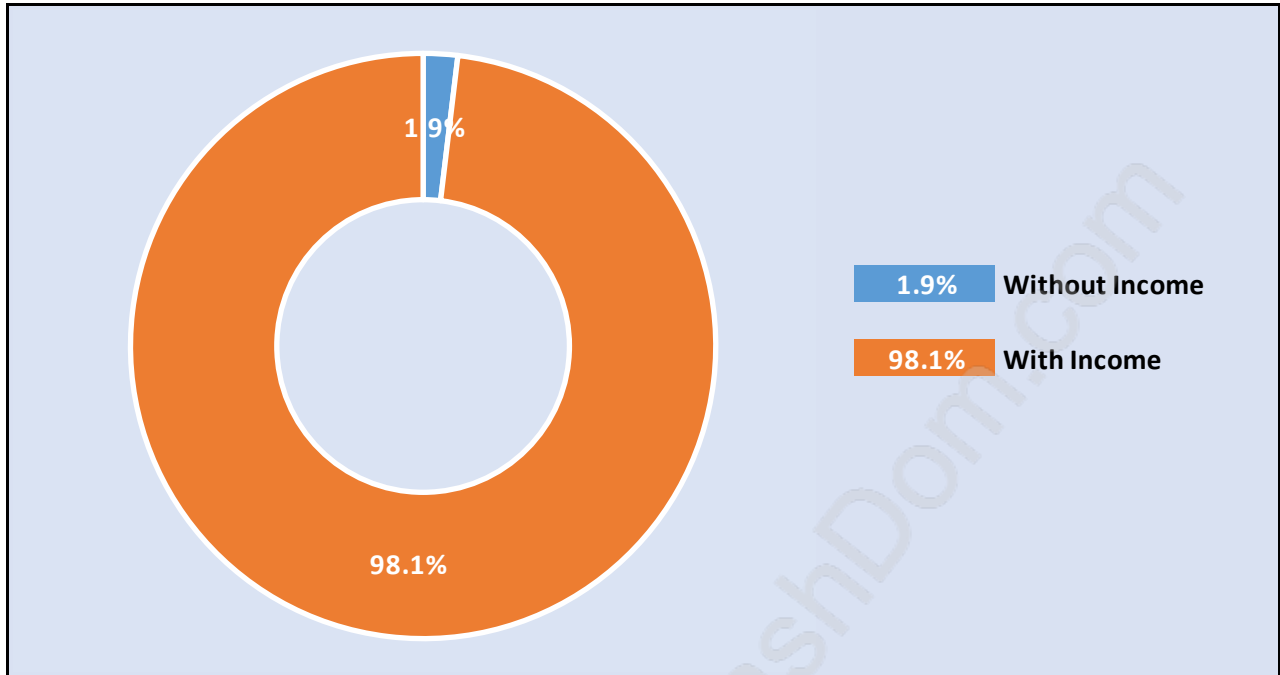

## Population Trends in White Rock

## Population by Age in White Rock

## Population Age 15+ by Income Status in White Rock

Total Population Age 15 - 17,874