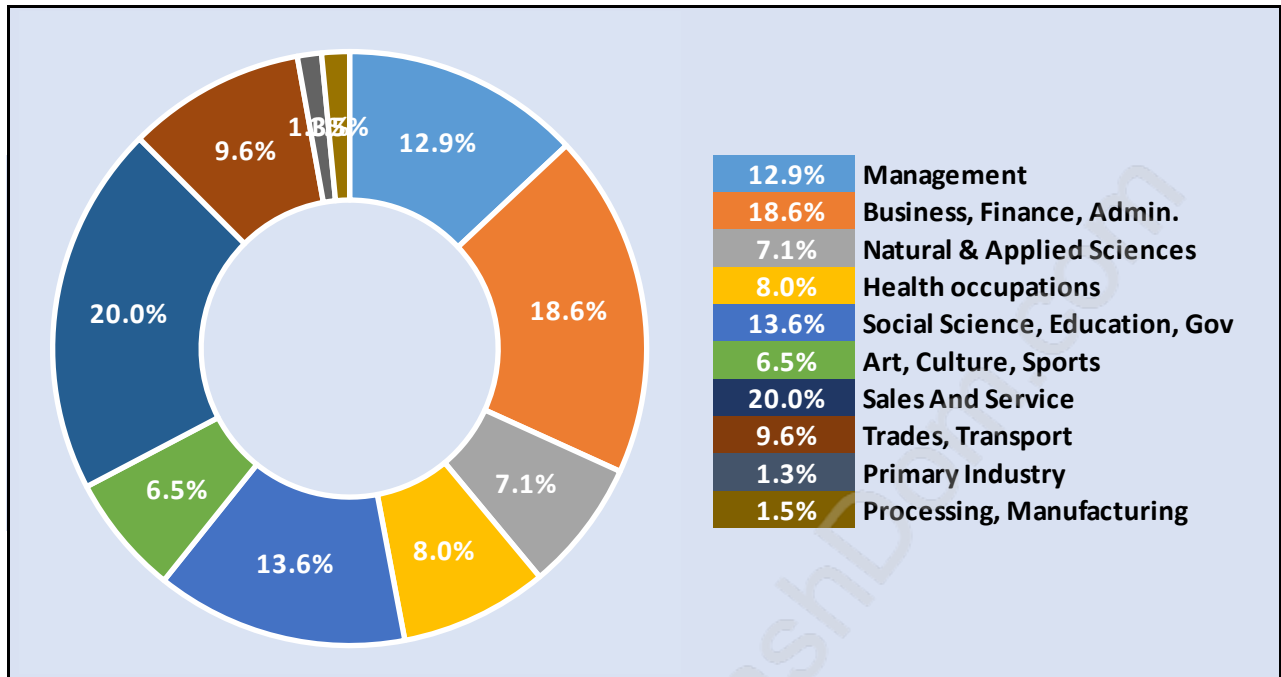

Labour Force by Occupation in White Rock