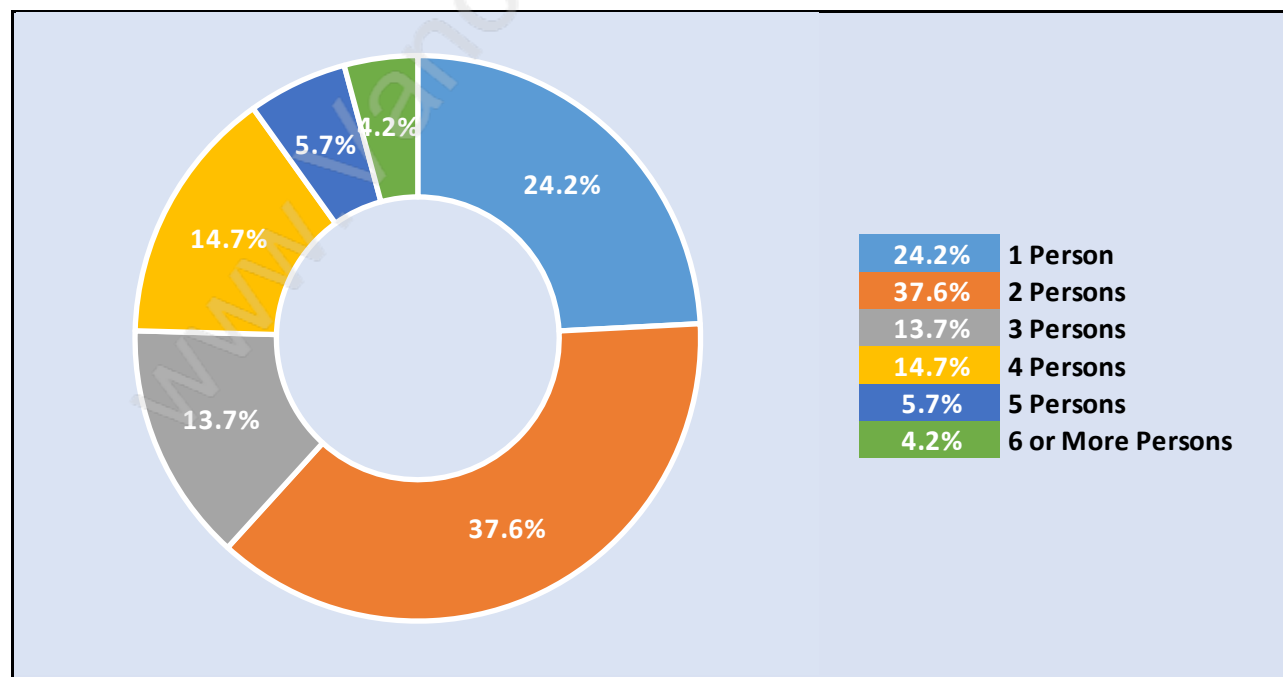

Households by Household Size in Whonnock

Total Number of Households - 672