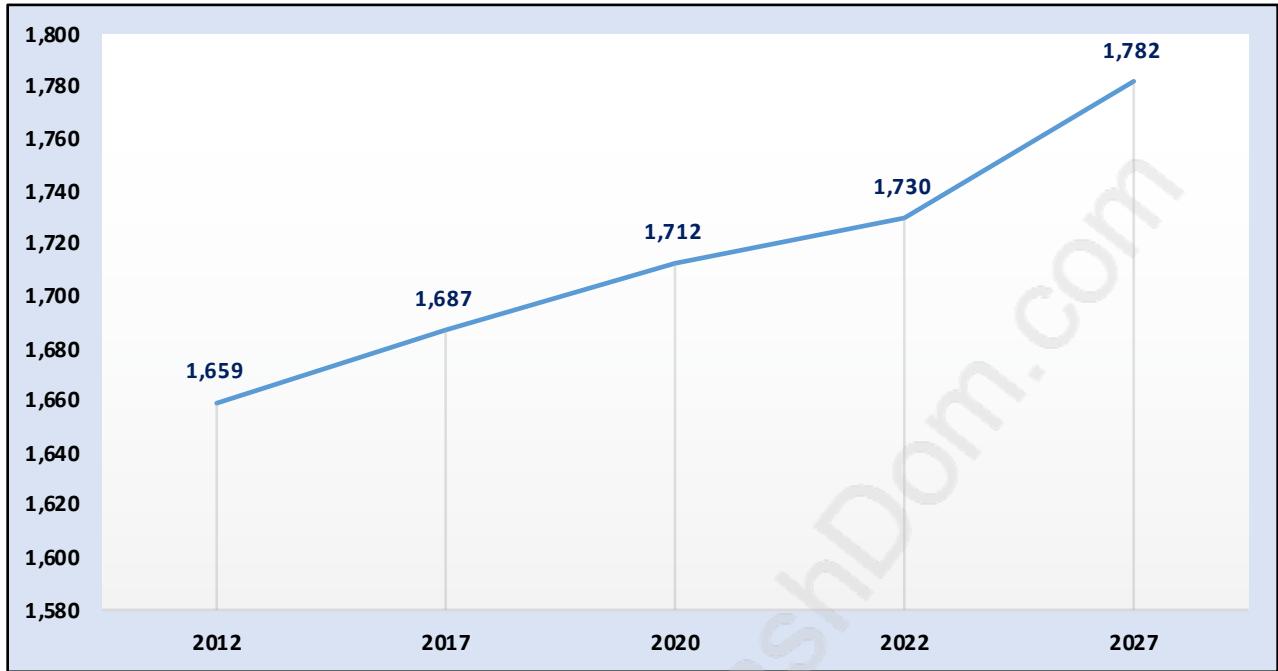

## Population Trends in Whonnock

## Population Age 15+ by Income Status in Whonnock

Total Population Age 15 - 1,449

### Dominant Period of Construction - 1961-1980