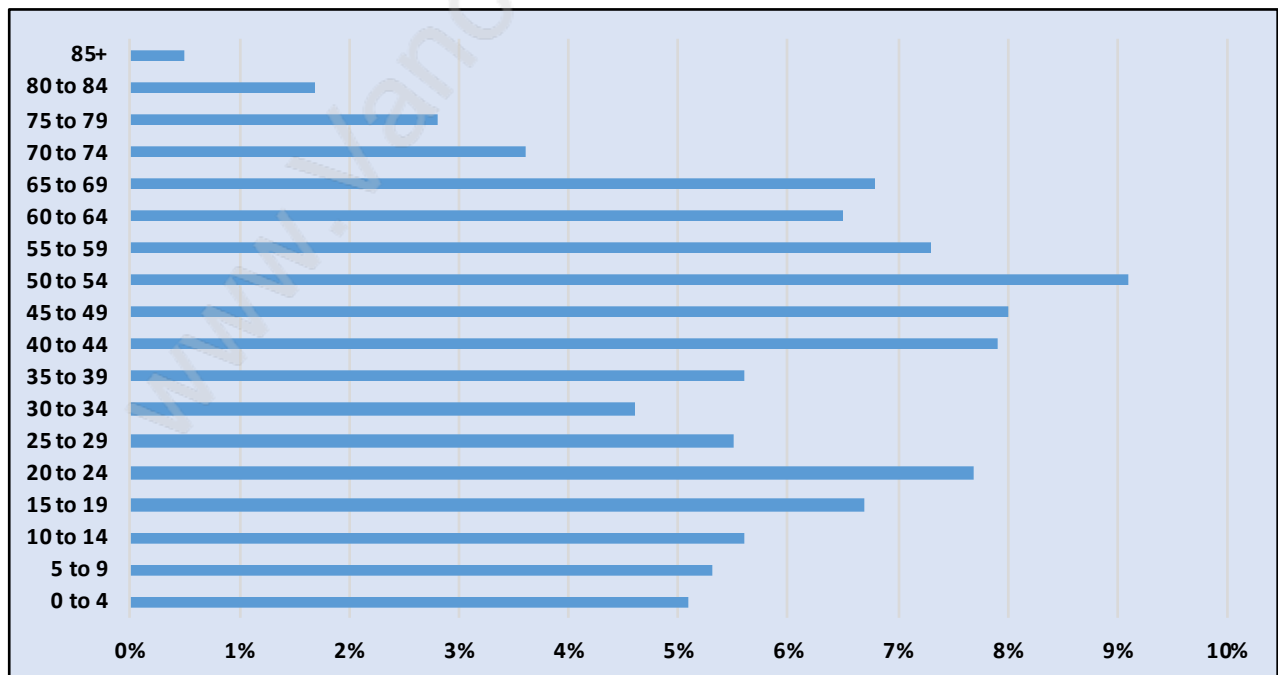

## Population Trends in Whonnock

## Population Age 15+ by Income Status in Whonnock

Total Population Age 15 - 1,449