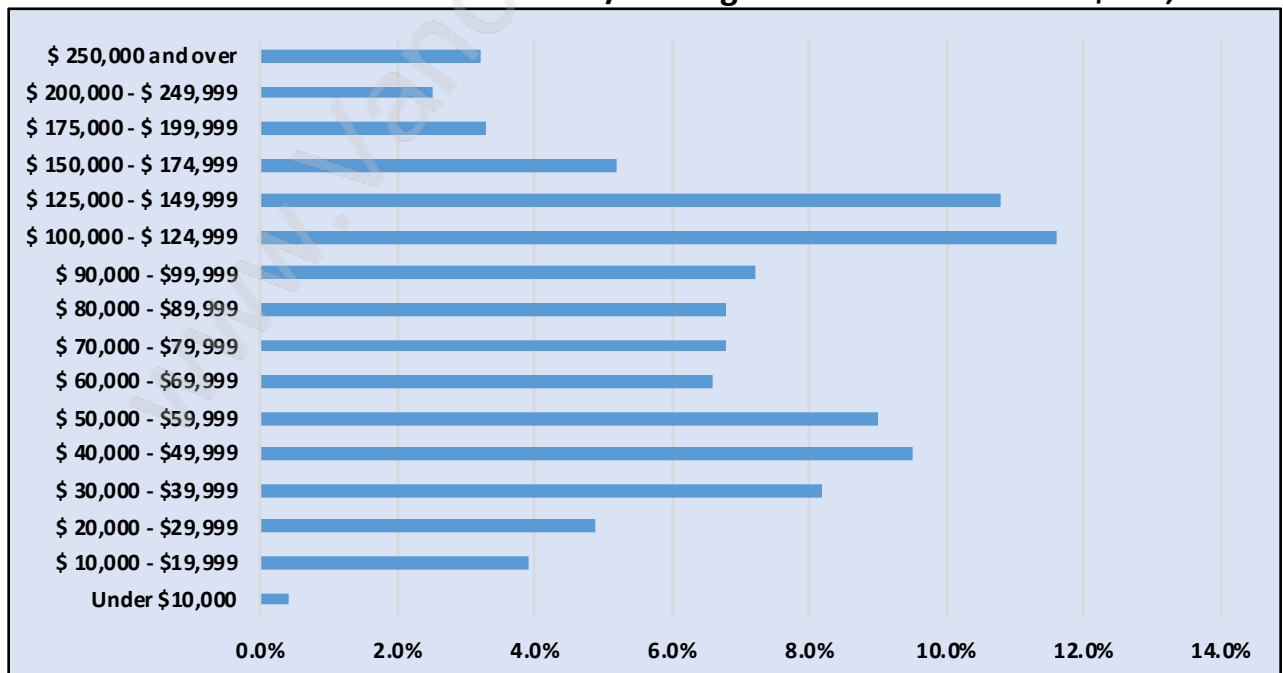

Households by Income in Whonnock

Total Number of Households - 672 / Average Household Income - $100,063