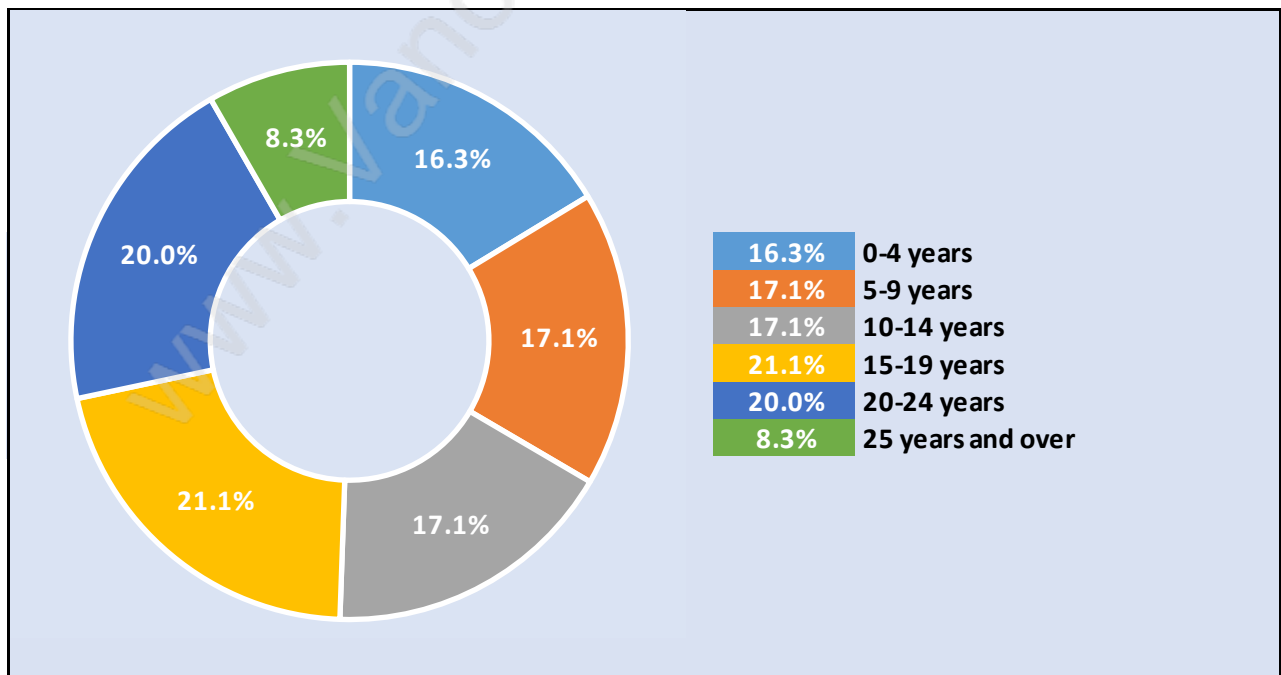

Children at Home in Whonnock

Total Number of Children at Home - 529