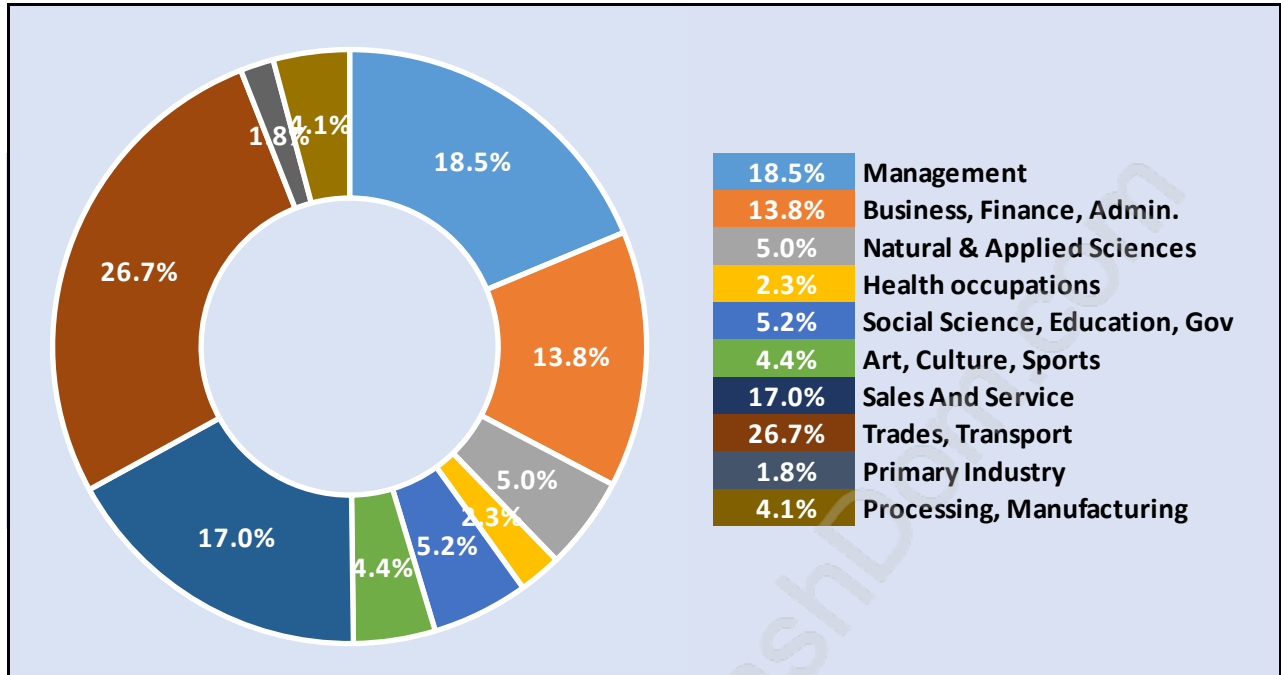

Labour Force by Occupation in Whonnock