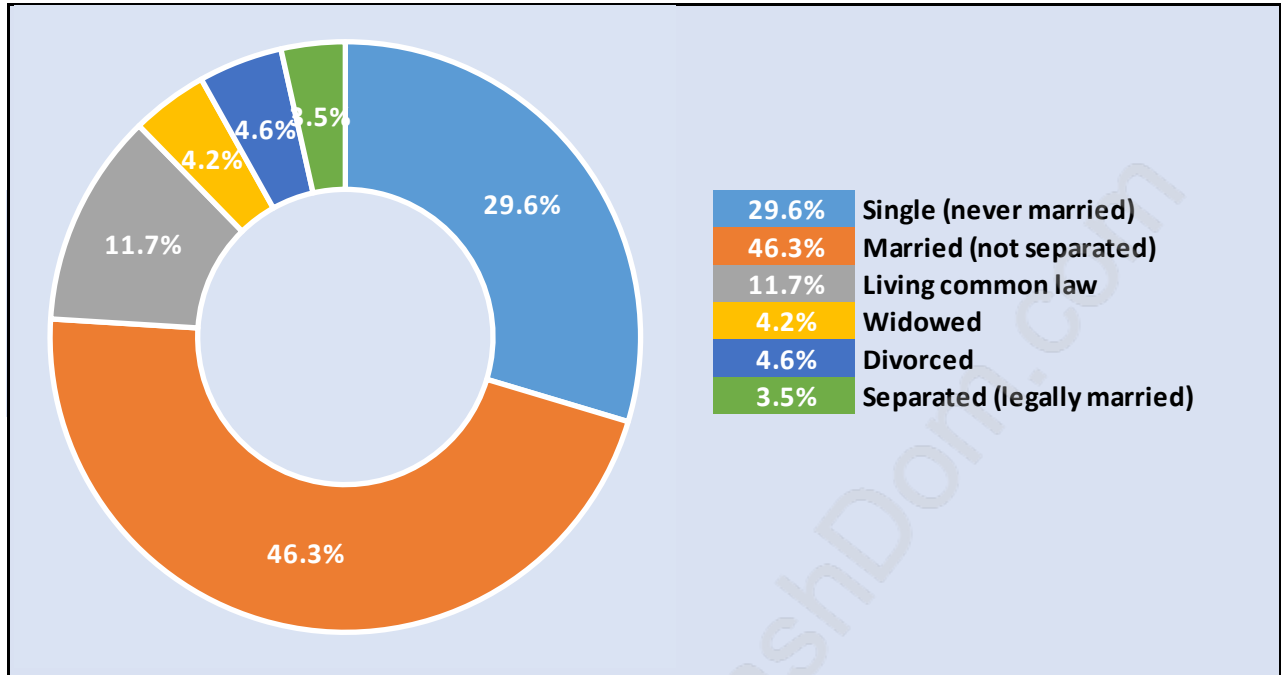

Families in Whonnock

Average Persons per Family - 3.2