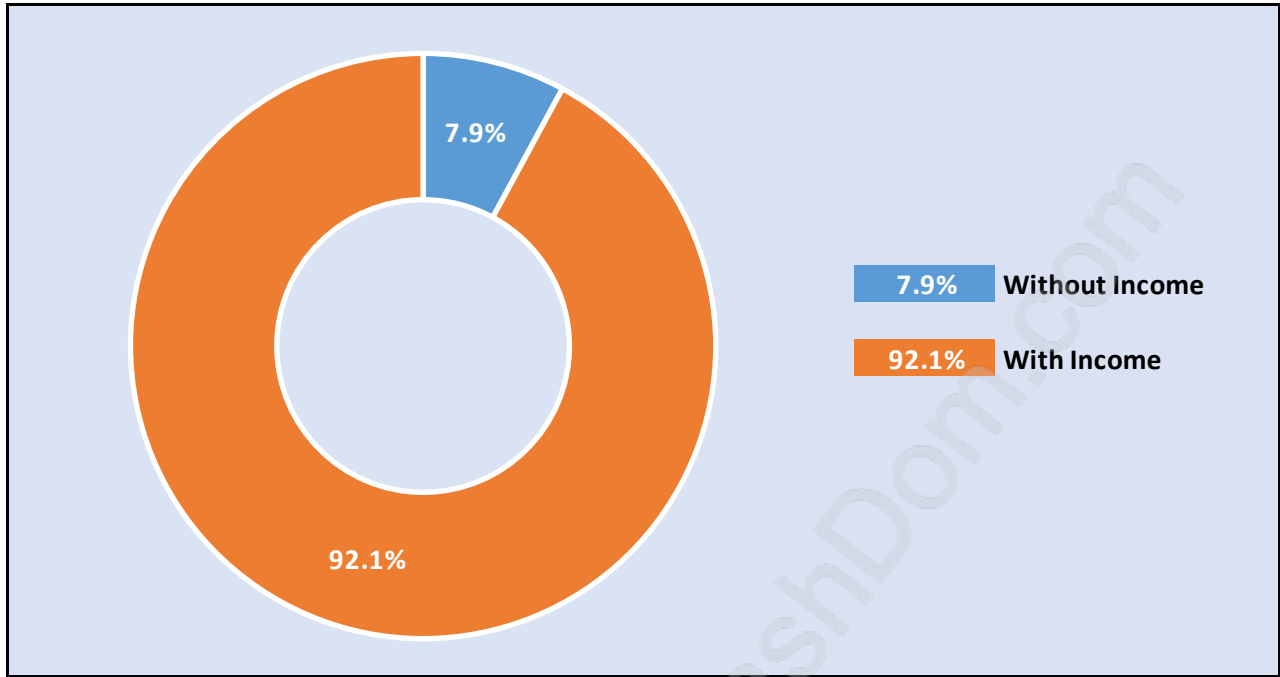

## Population Trends in Whonnock

## Population by Age in Whonnock

## Population Age 15+ by Income Status in Whonnock

Total Population Age 15 - 1,449