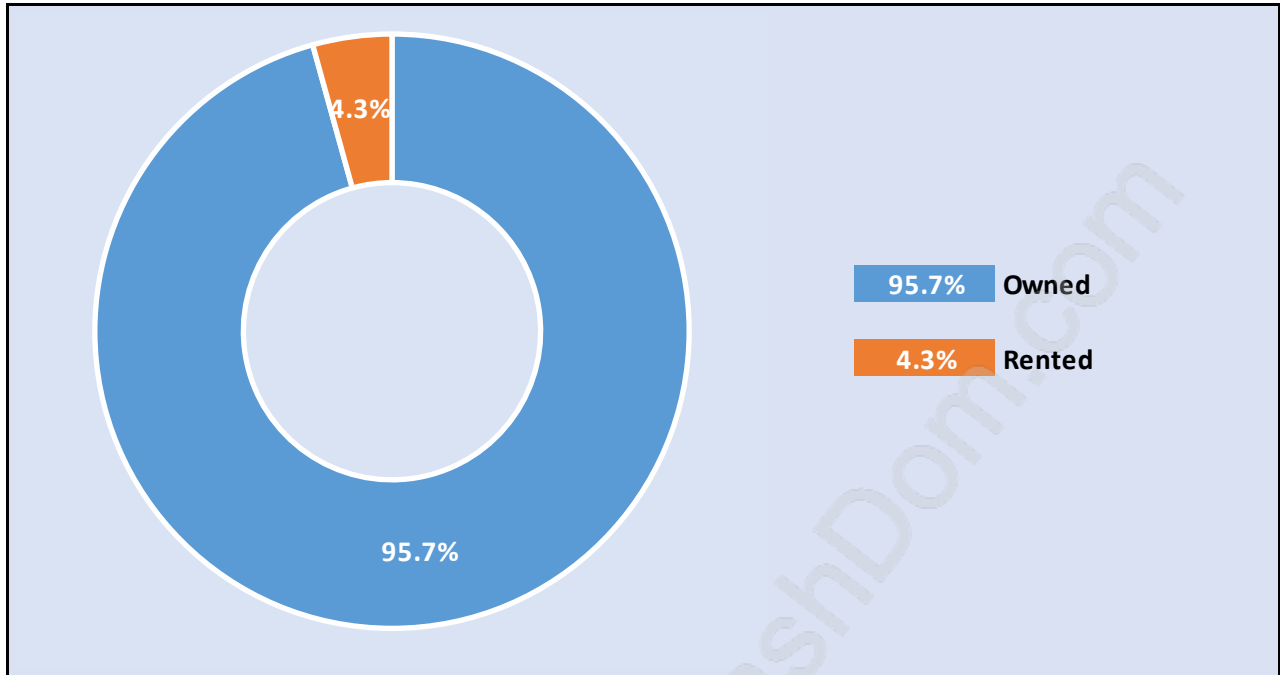

Dwellings in Whonnock