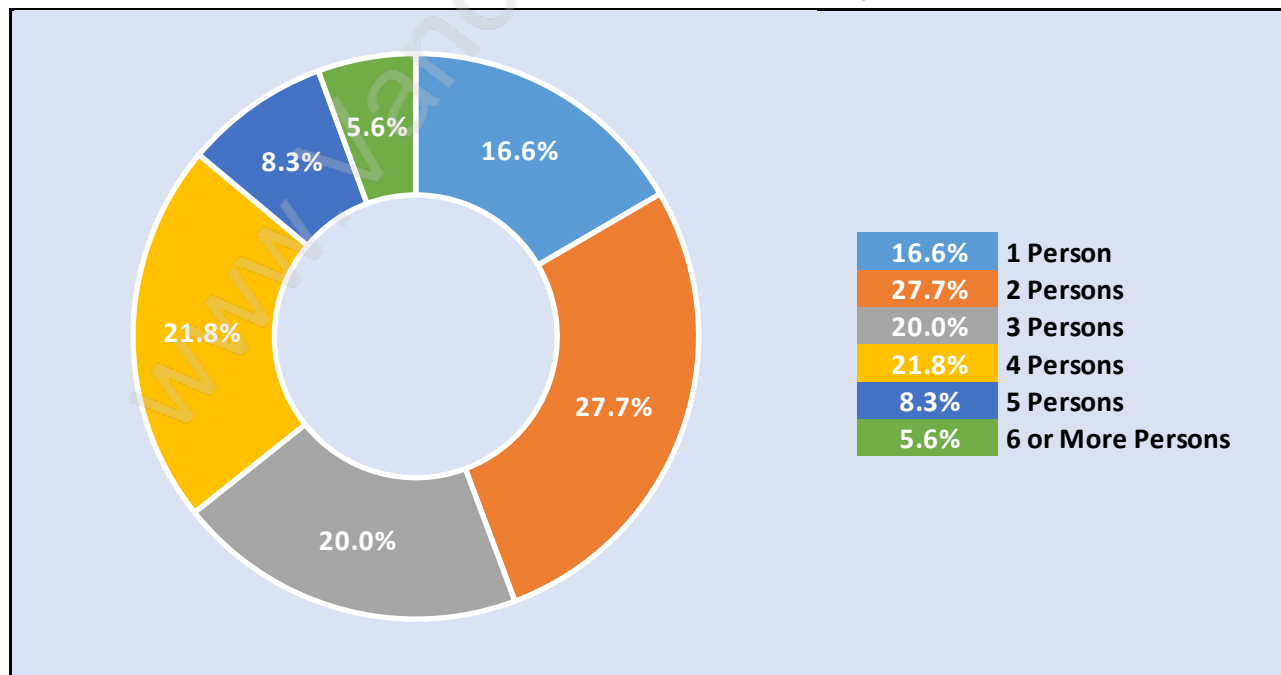

Households by Household Size in Willoughby Heights

Total Number of Households - 8,258