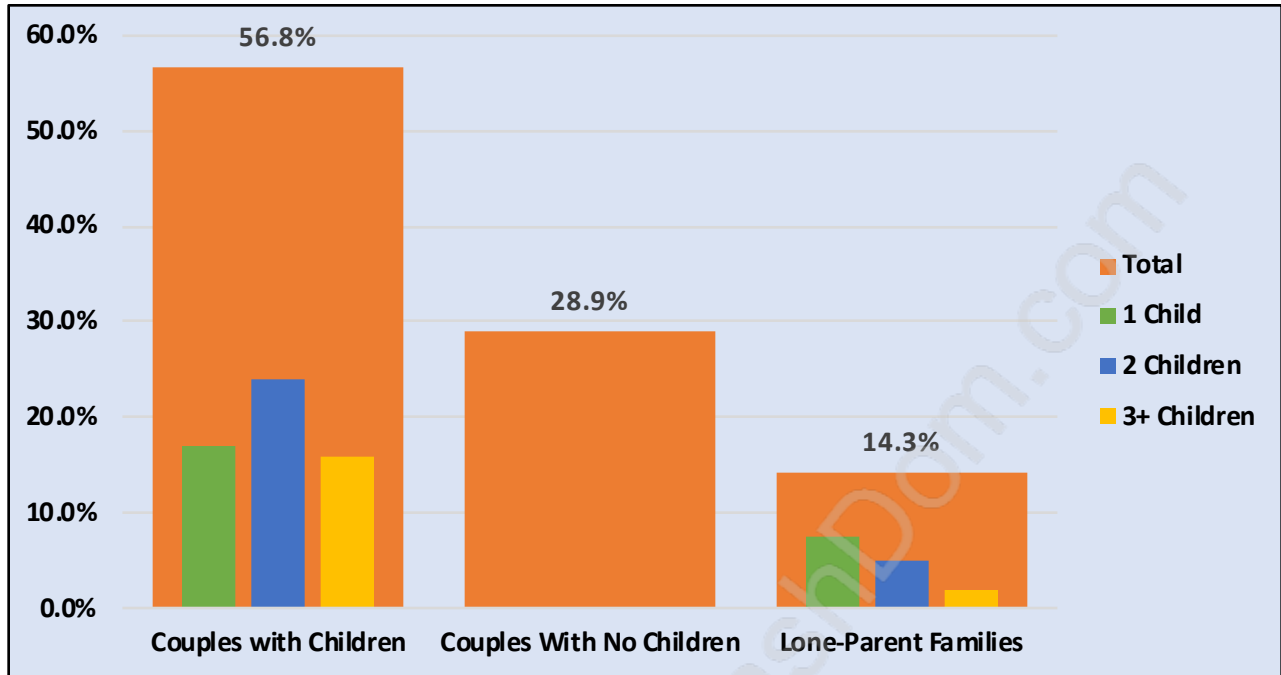

Family Structure in Willoughby Heights

Total Number of Families - 6,594 / Average Persons per Family - 3.4