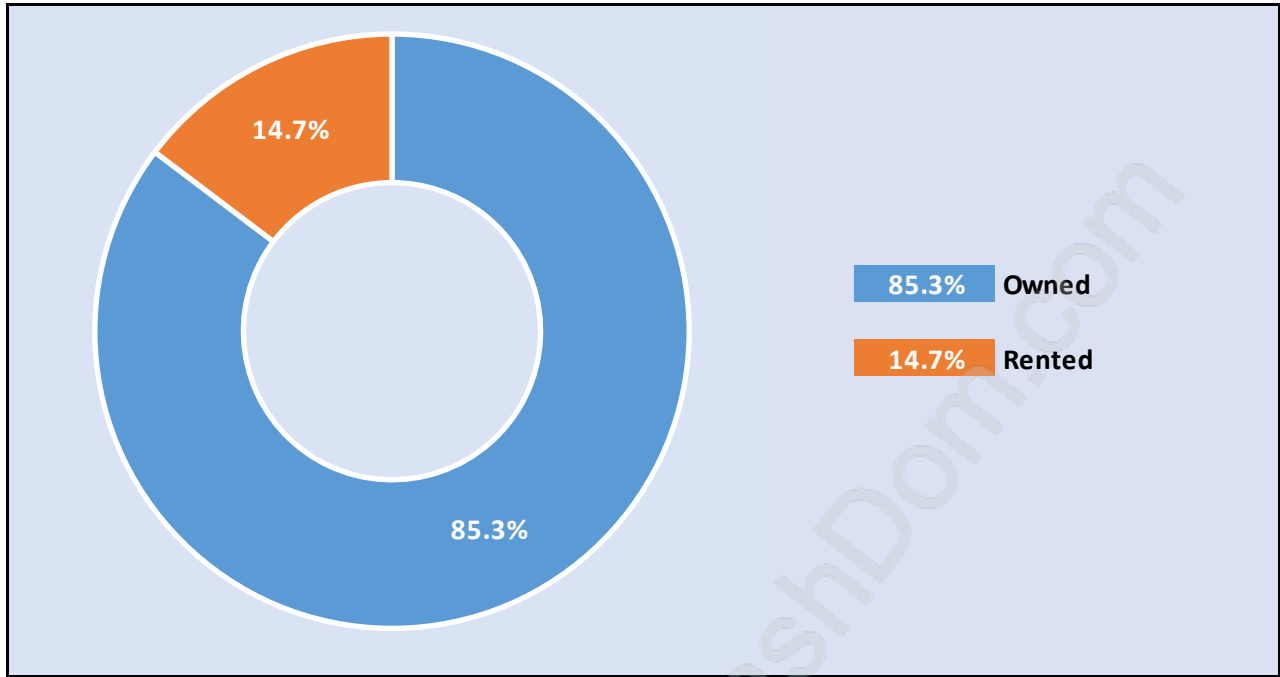

Dwellings in Willoughby Heights