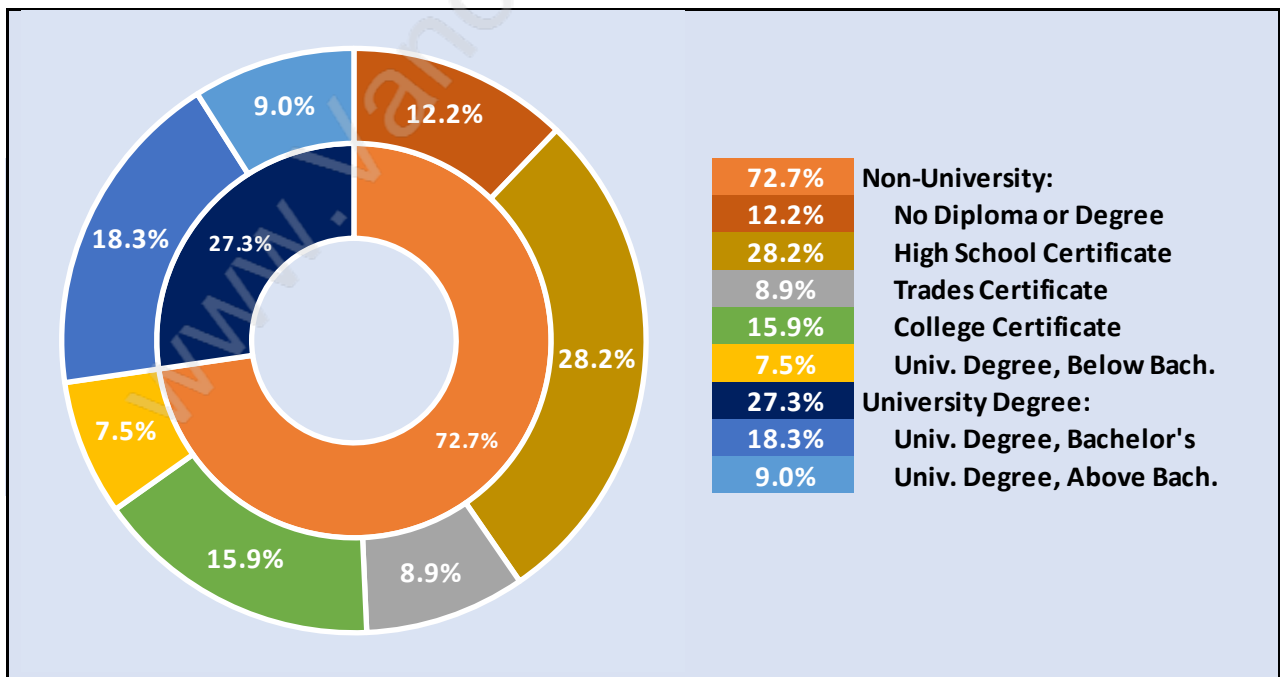

## Family Structure in Willoughby Heights

Total Number of Families - 6,594 / Average Persons per Family - 3.4

## Households by Household Size in Willoughby Heights

Total Number of Households - 8,258

## Dwellings in Willoughby Heights

## Population Age 15+ in Willoughby Heights