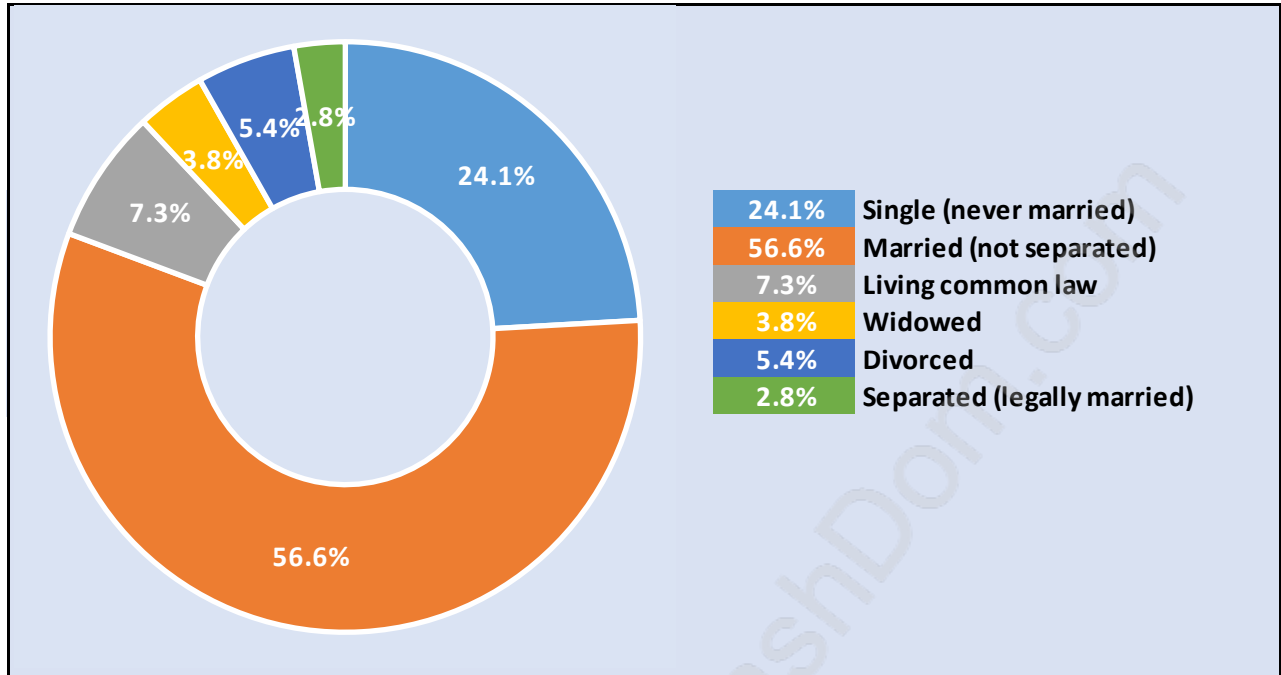

Families in Willoughby Heights

Average Persons per Family - 3.4