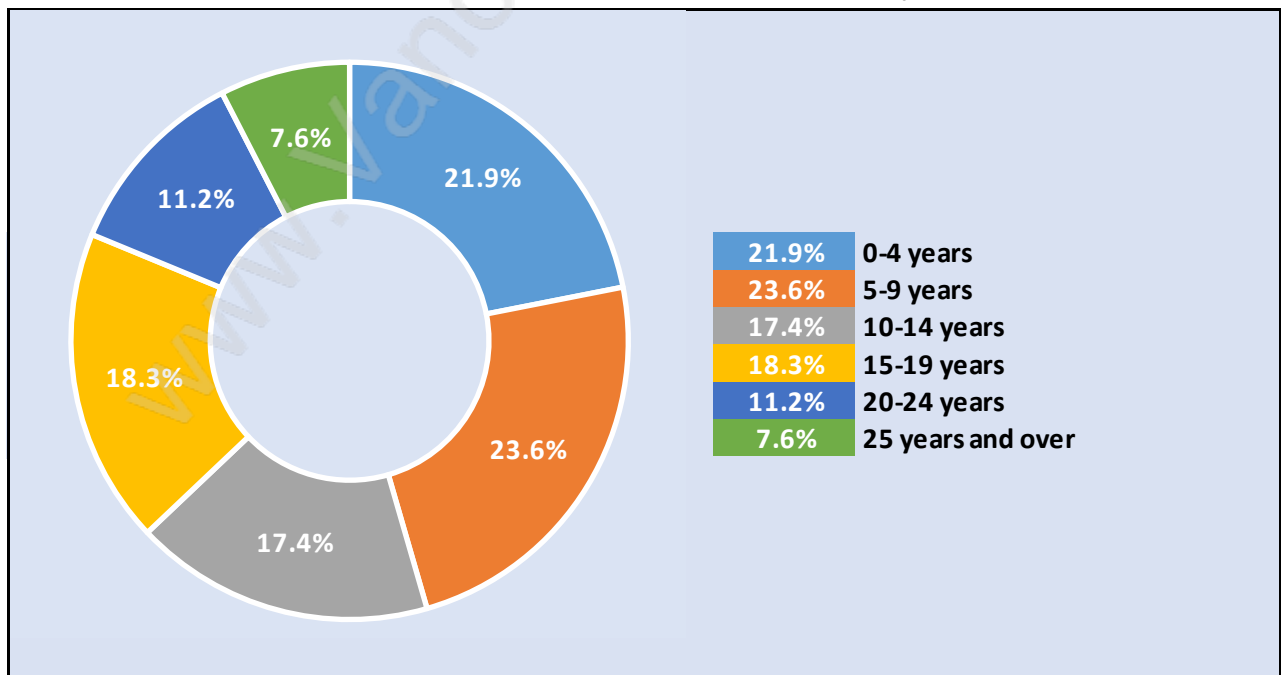

Children at Home in Willoughby Heights

Total Number of Children at Home - 9,000