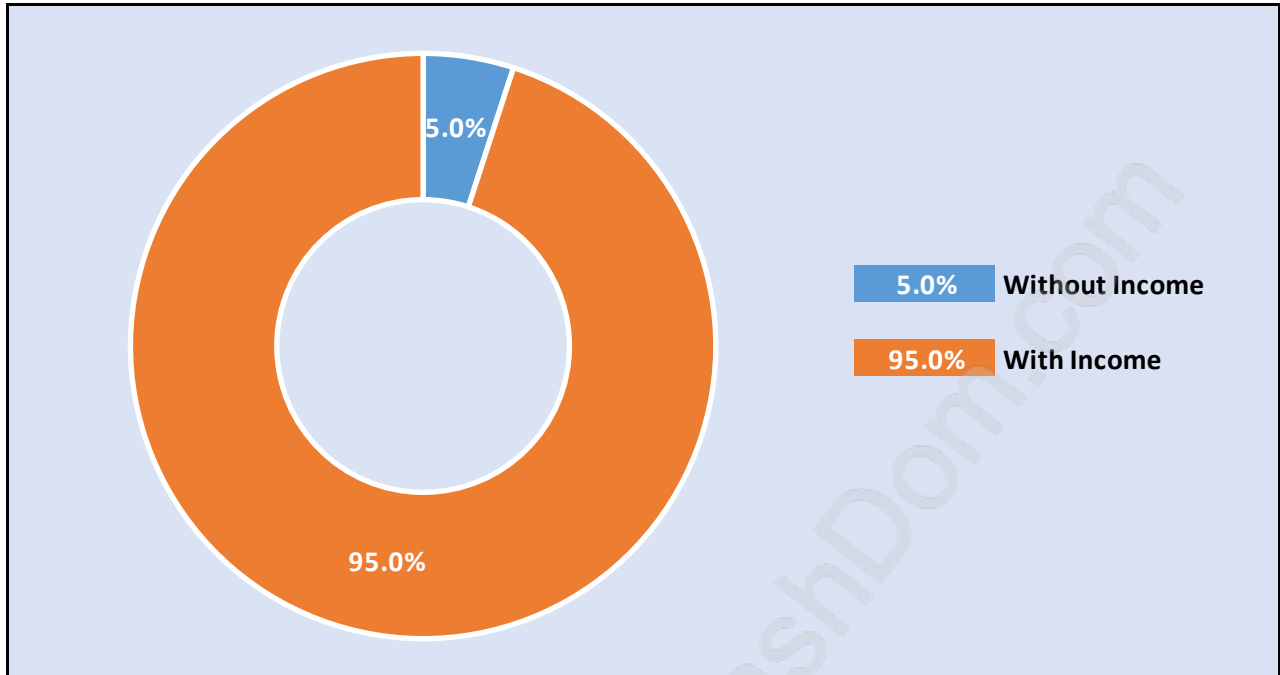

## Population Trends in Willoughby Heights

## Population by Age in Willoughby Heights

# Population Age 15+ by Income Status in Willoughby Heights

Total Population Age 15 - 18,823