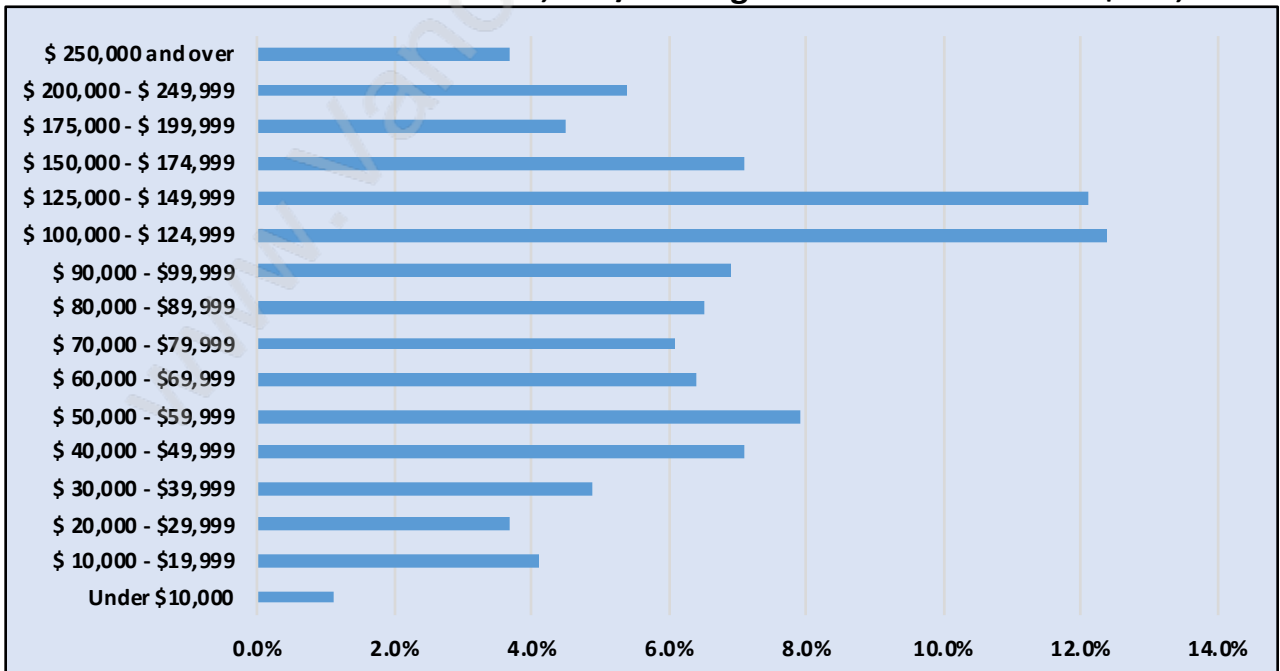

Households by Income in Willoughby Heights

Total Number of Households - 8,258 / Average Household Income - $110,213