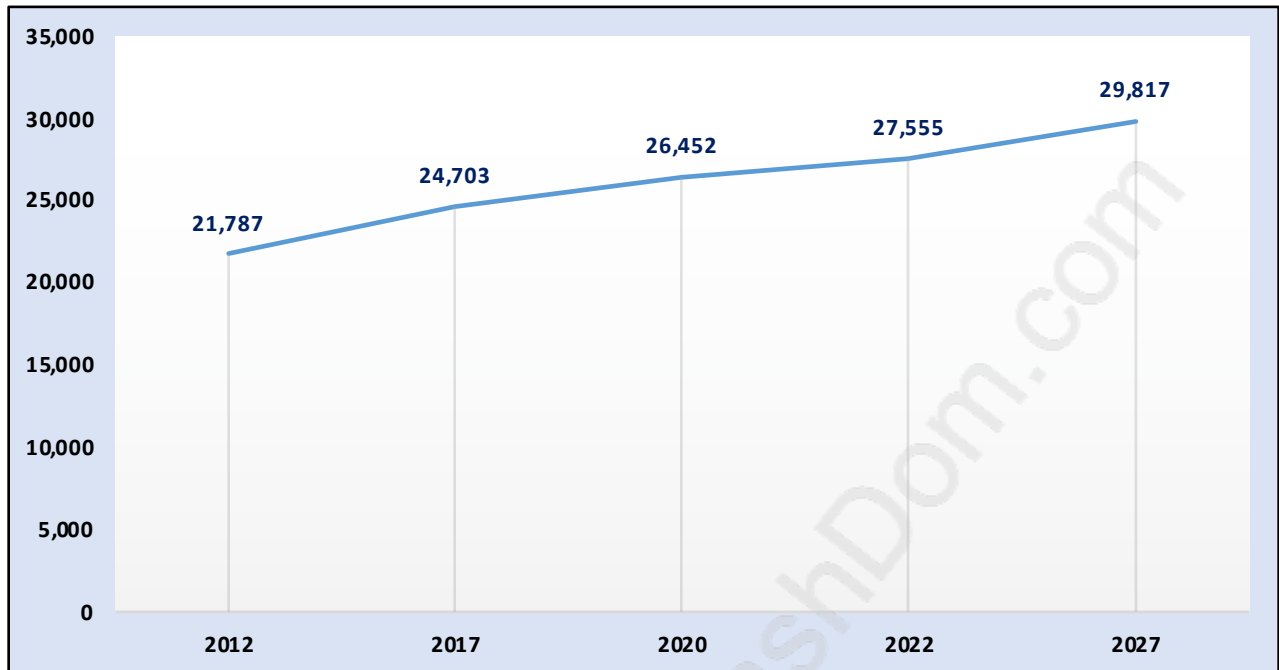

# Willoughby Heights

## Population Trends in Willoughby Heights

## Population by Age in Willoughby Heights

# Population Age 15+ by Income Status in Willoughby Heights

Total Population Age 15 - 18,823