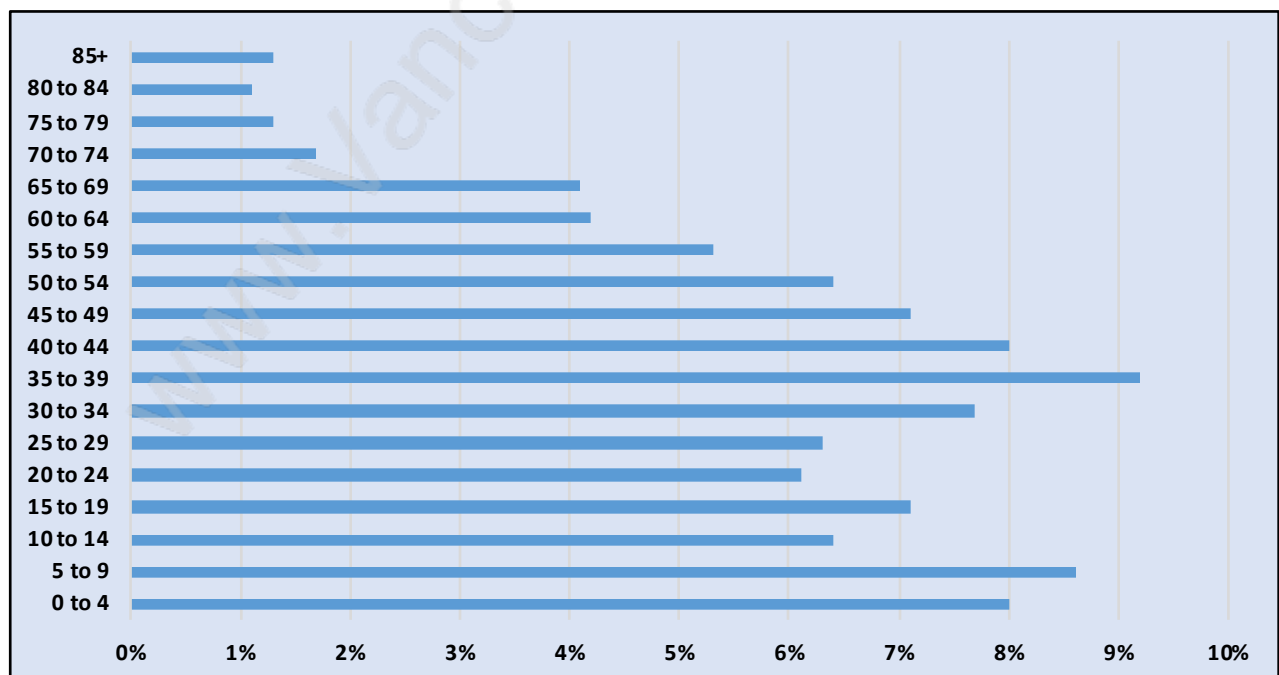

# Willoughby Heights

## Population Trends in Willoughby Heights

## Population by Age in Willoughby Heights

# Population Age 15+ by Income Status in Willoughby Heights

Total Population Age 15 - 18,823