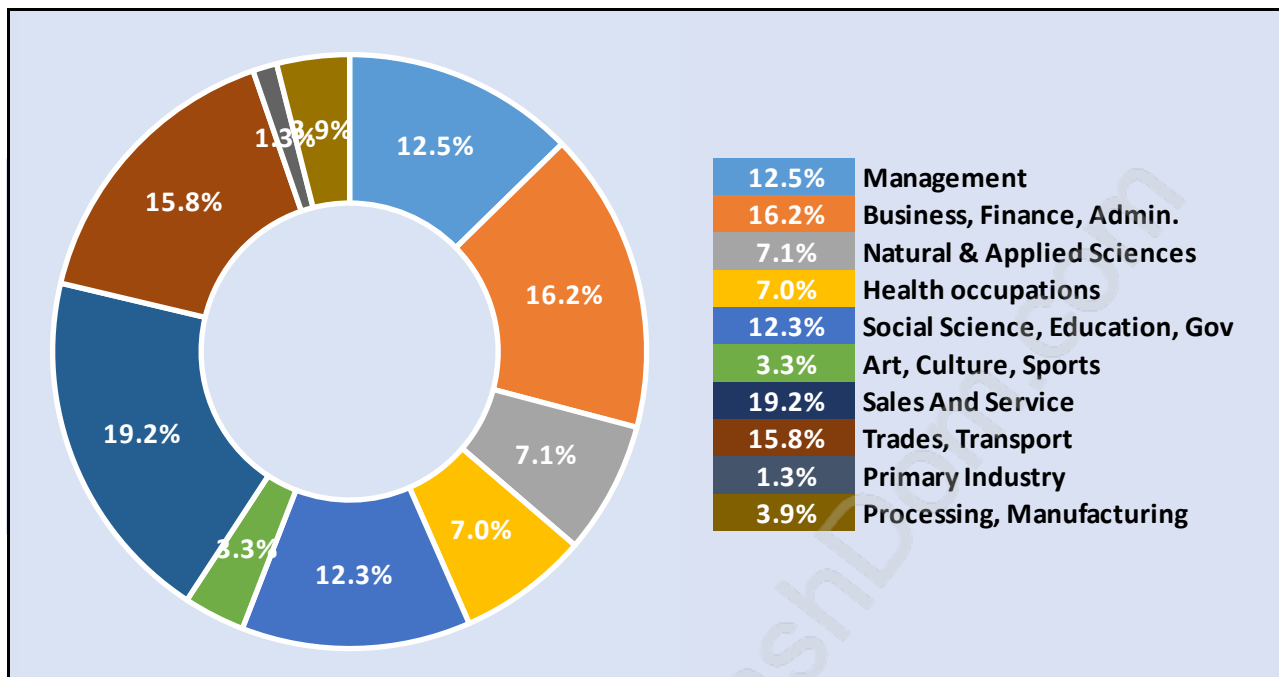

Labour Force by Occupation in Willoughby Heights