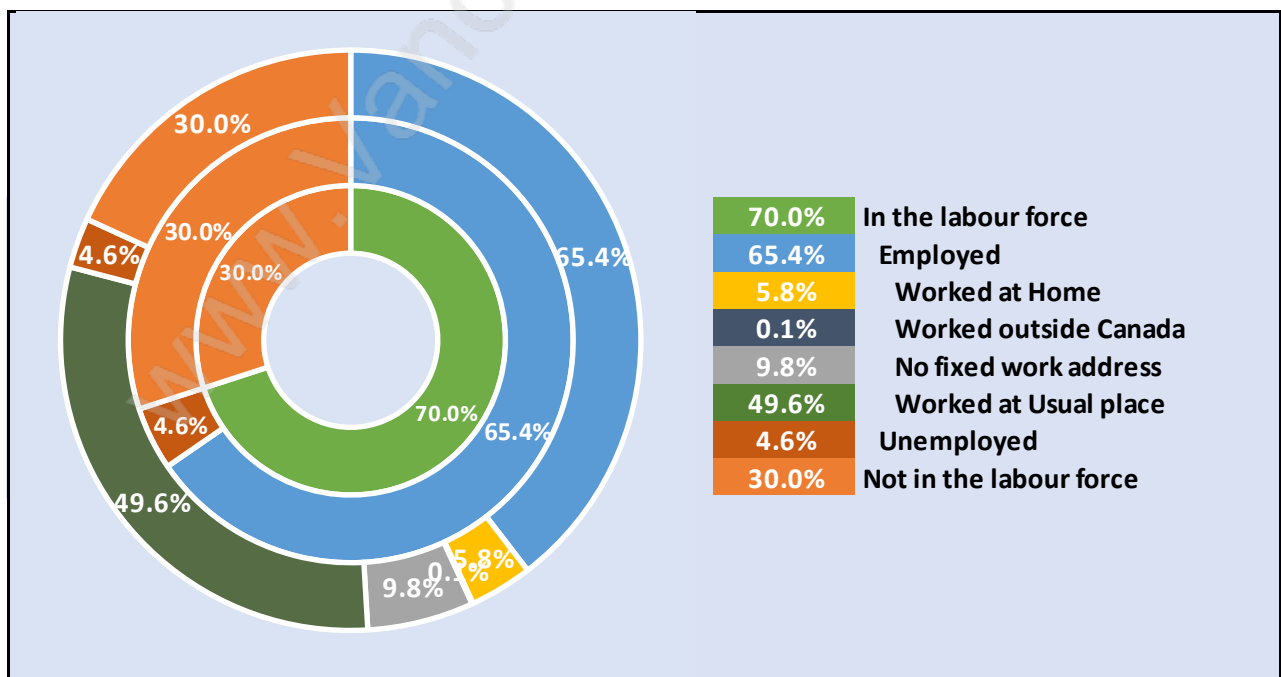

Labour Force Participation in Windsor Park