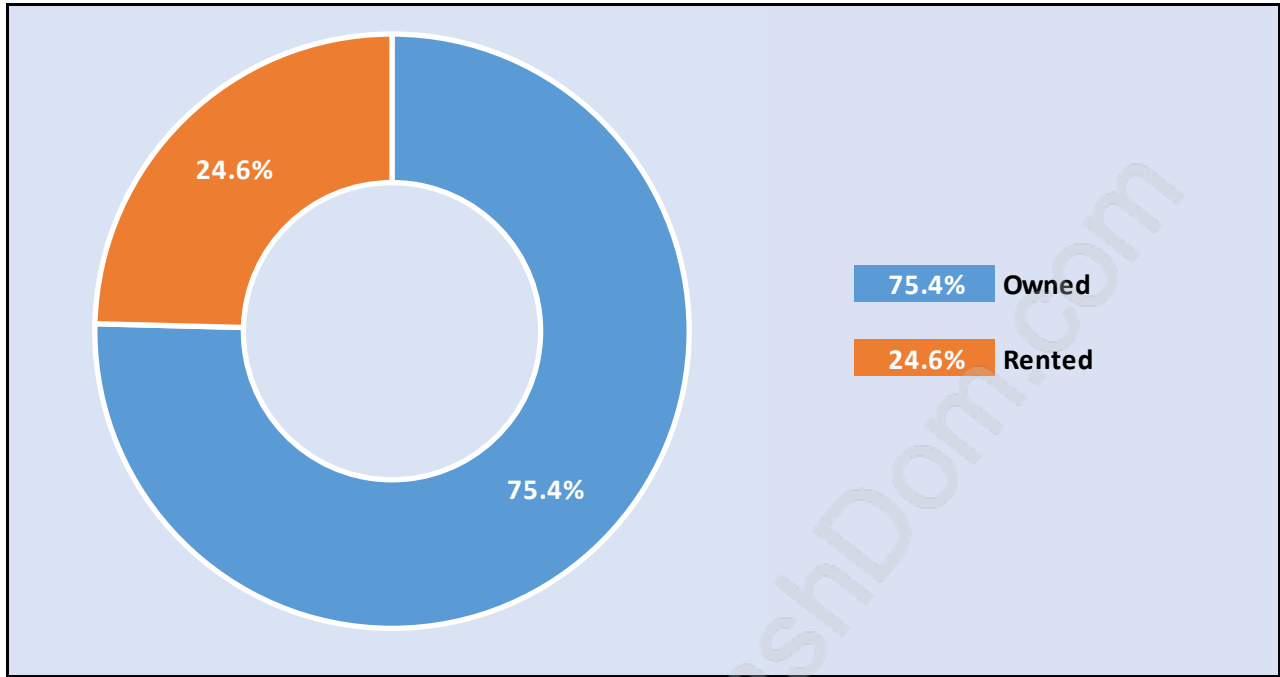

Dwellings in Windsor Park