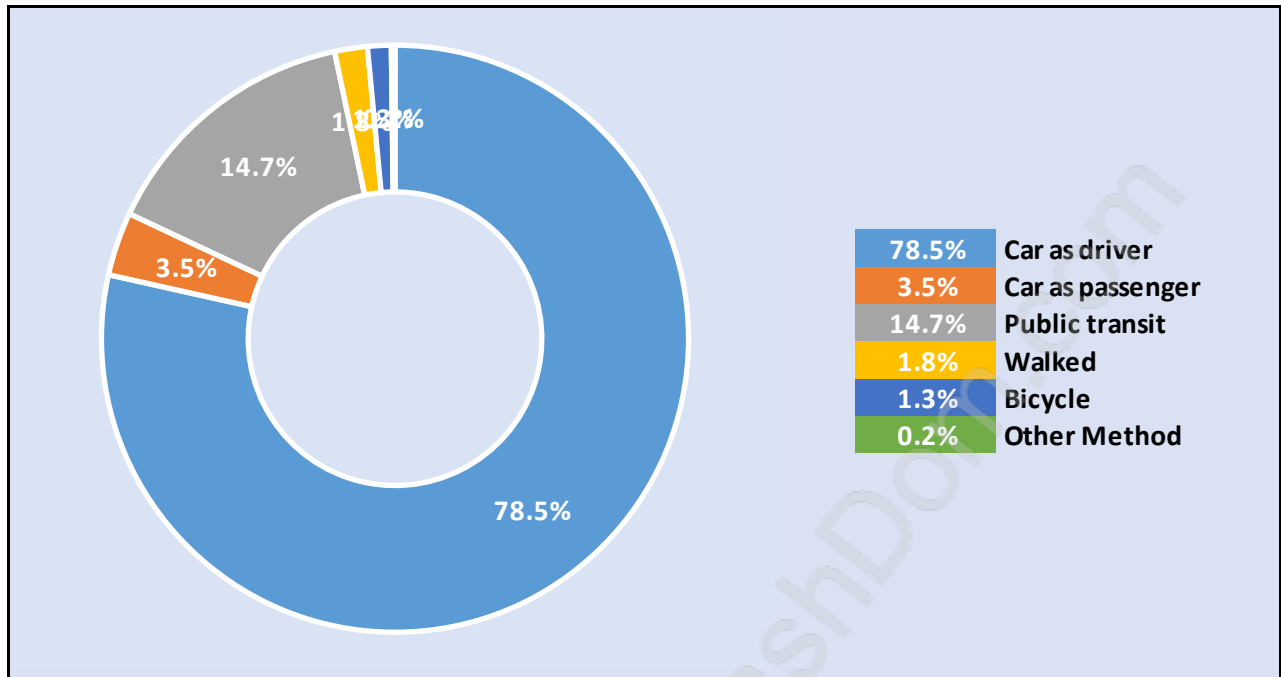

Travel To Work in (from) Windsor Park