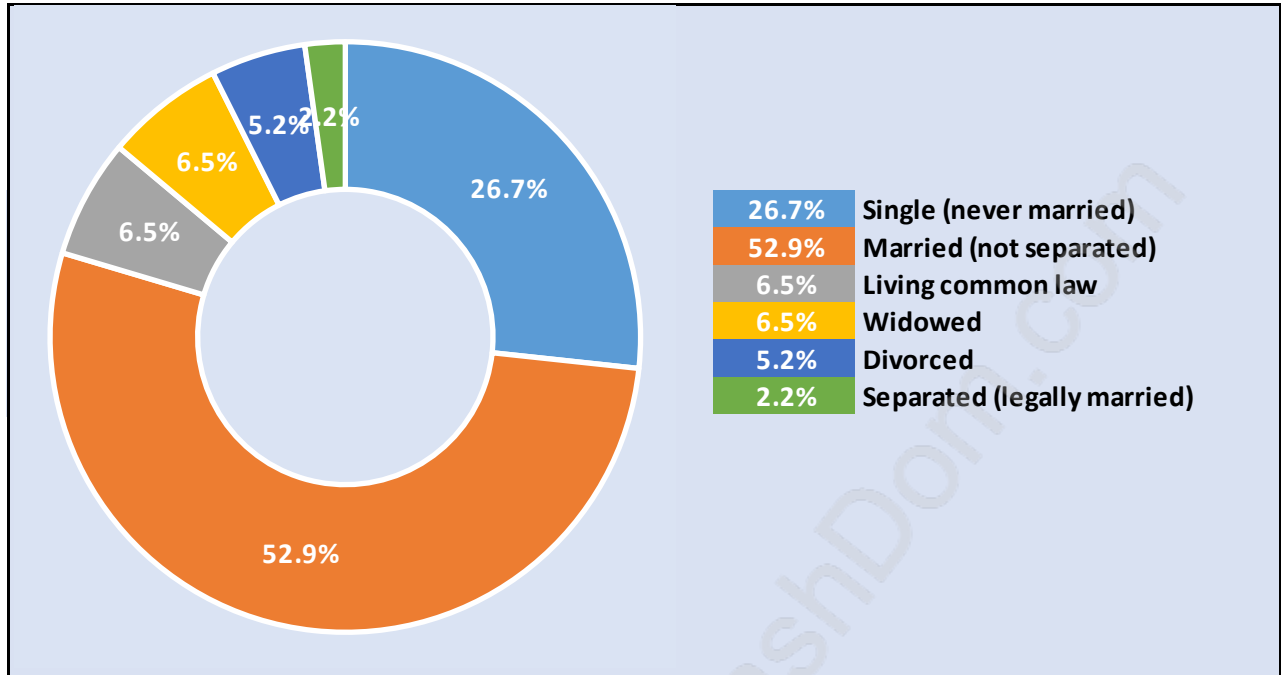

Families in Windsor Park

Average Persons per Family - 3.1