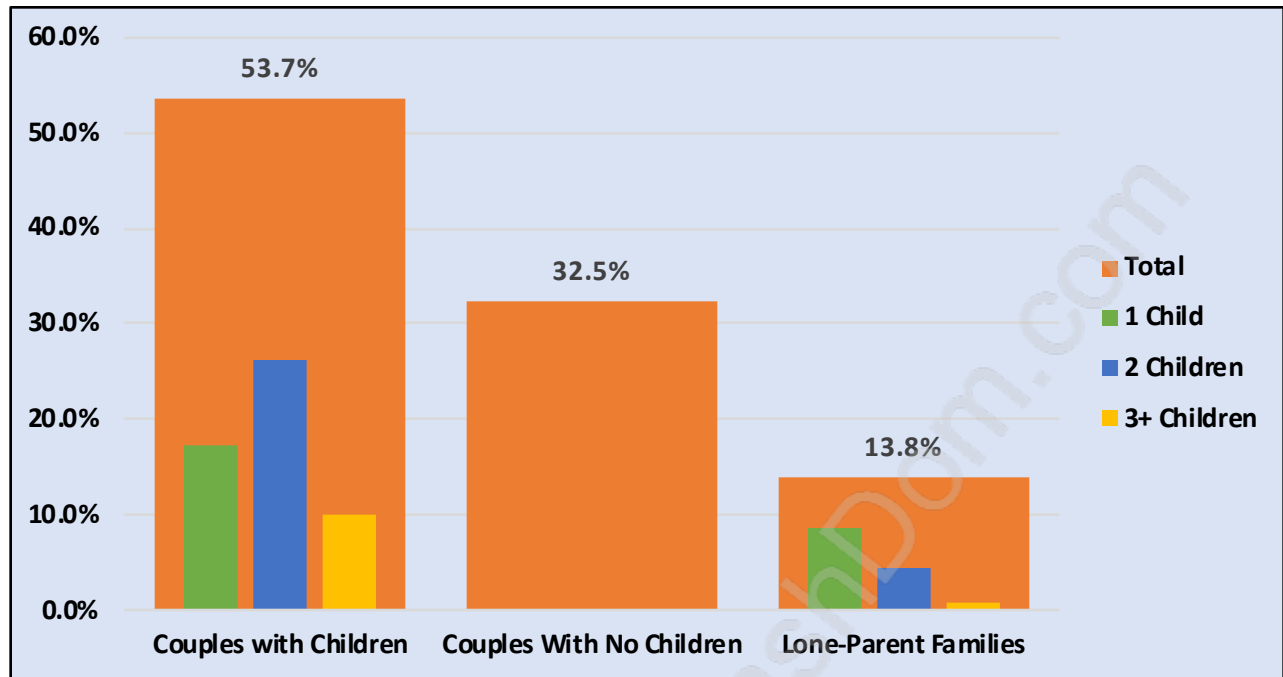

Family Structure in Windsor Park

Total Number of Families - 286 / Average Persons per Family - 3.1