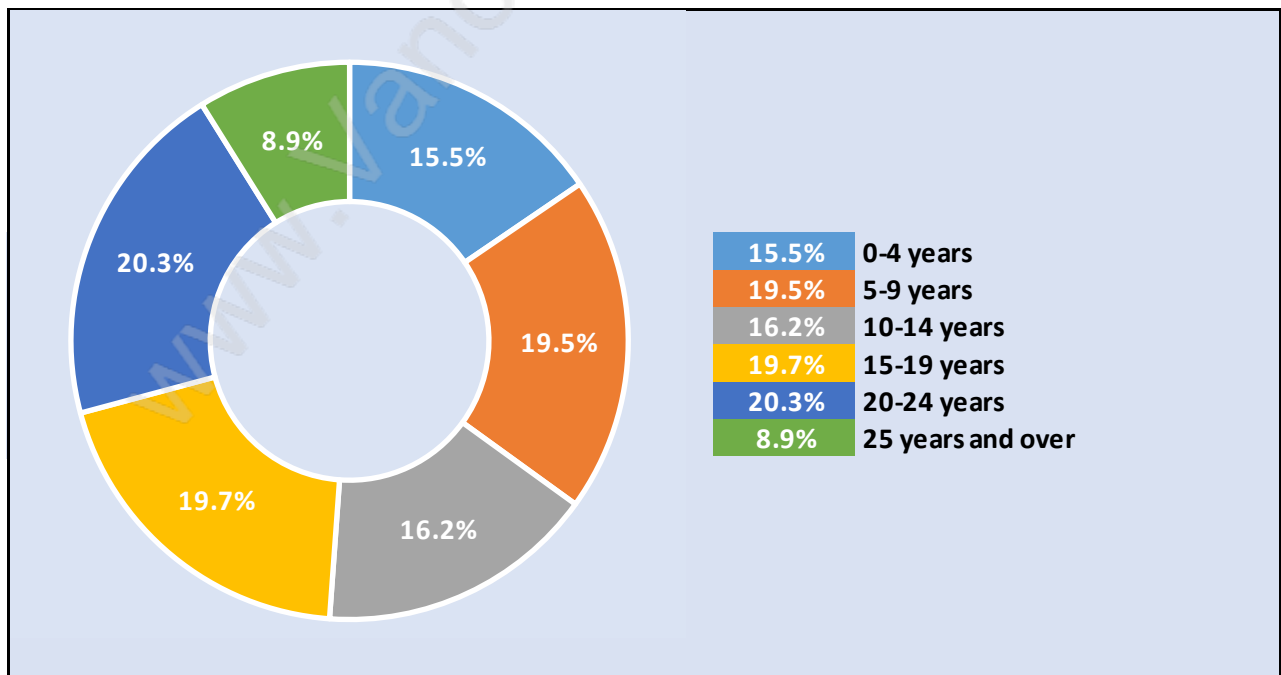

Children at Home in Windsor Park

Total Number of Children at Home - 346