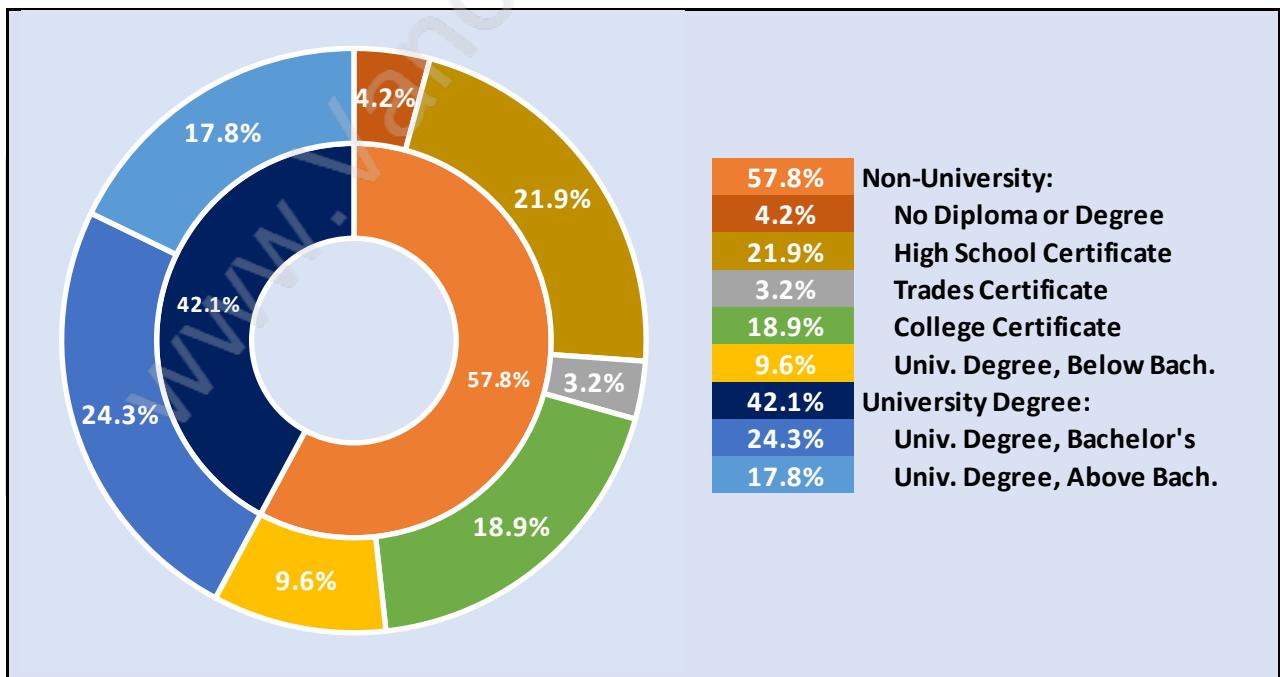

Population Age 15+ in Windsor Park