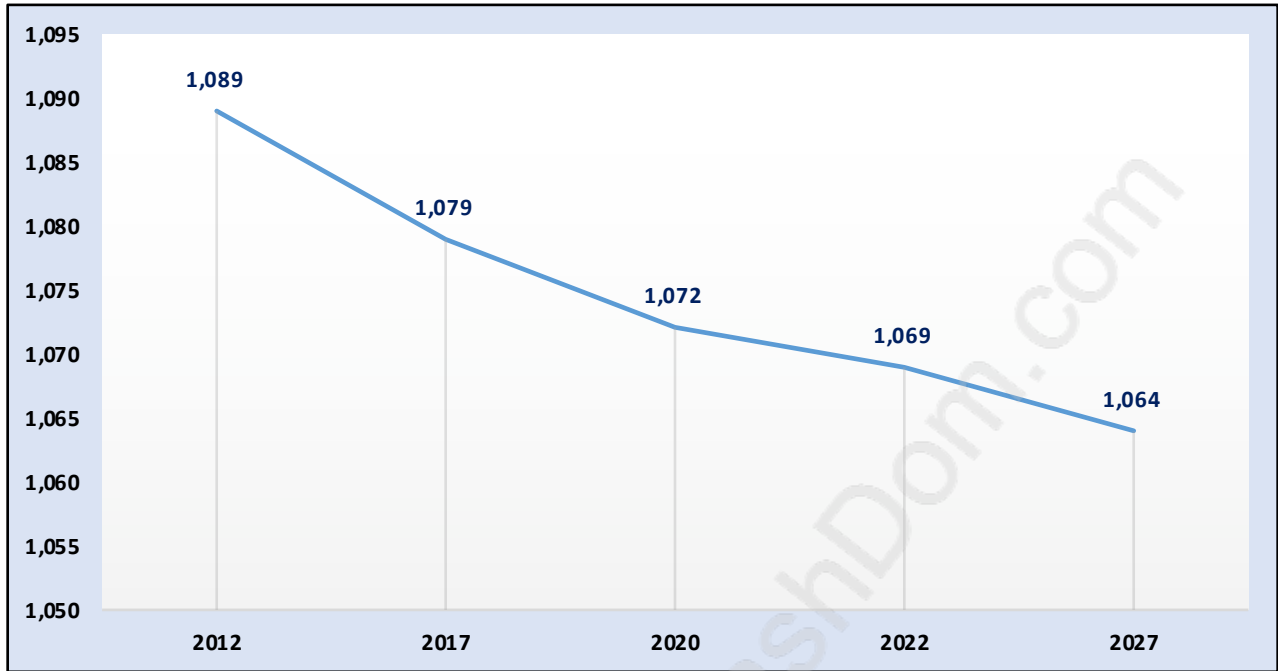

## Population Trends in Windsor Park

## Population Age 15+ by Income Status in Windsor Park

Total Population Age 15 - 853

### Dominant Period of Construction - 1961-1980