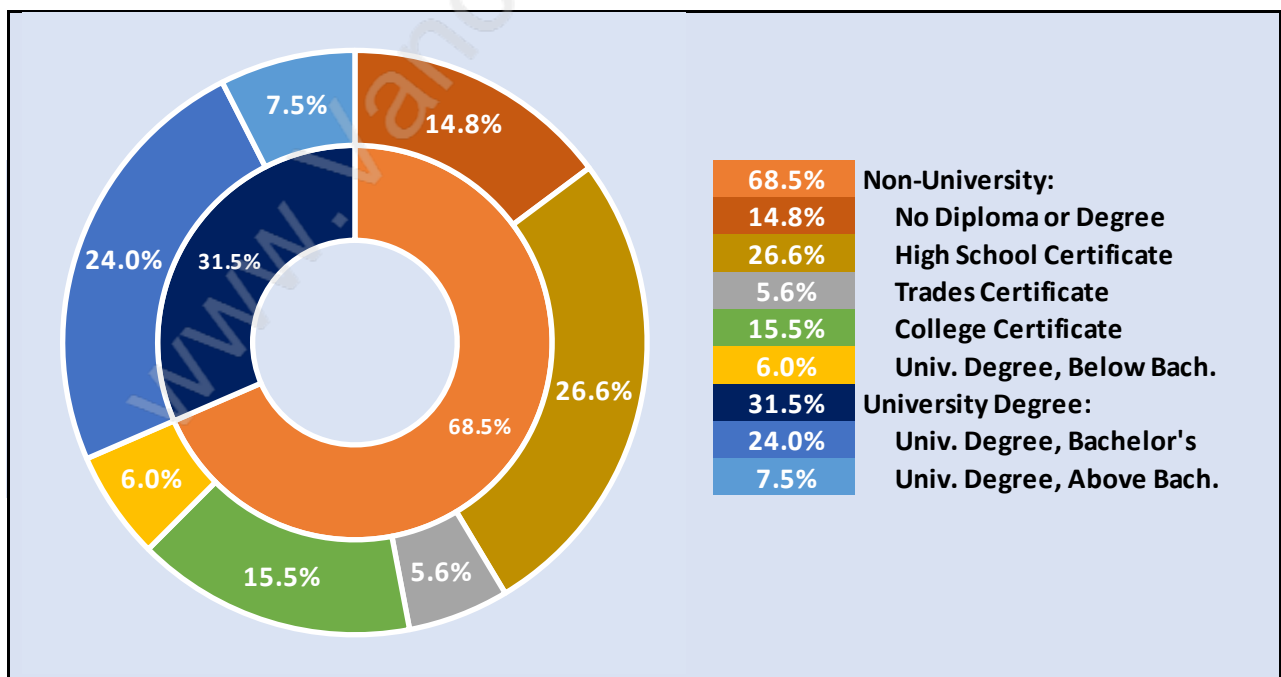

Population Age 15+ in Woodland Acres