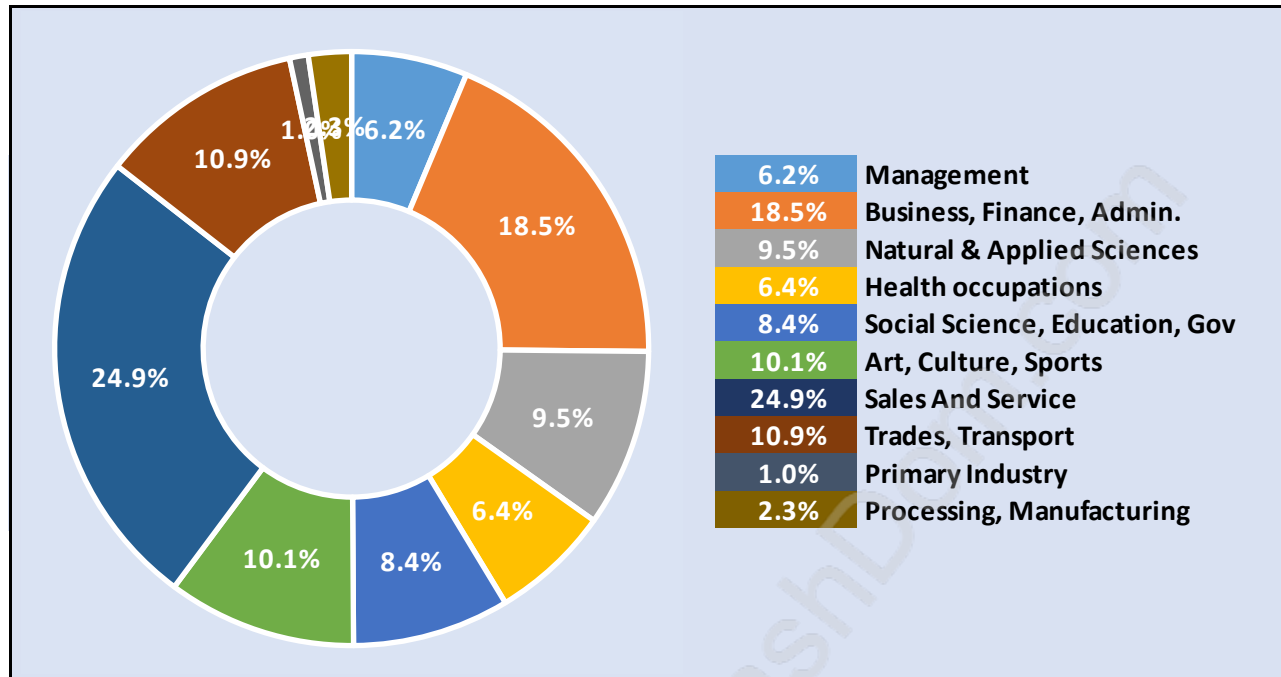

Labour Force by Occupation in Woodland Acres