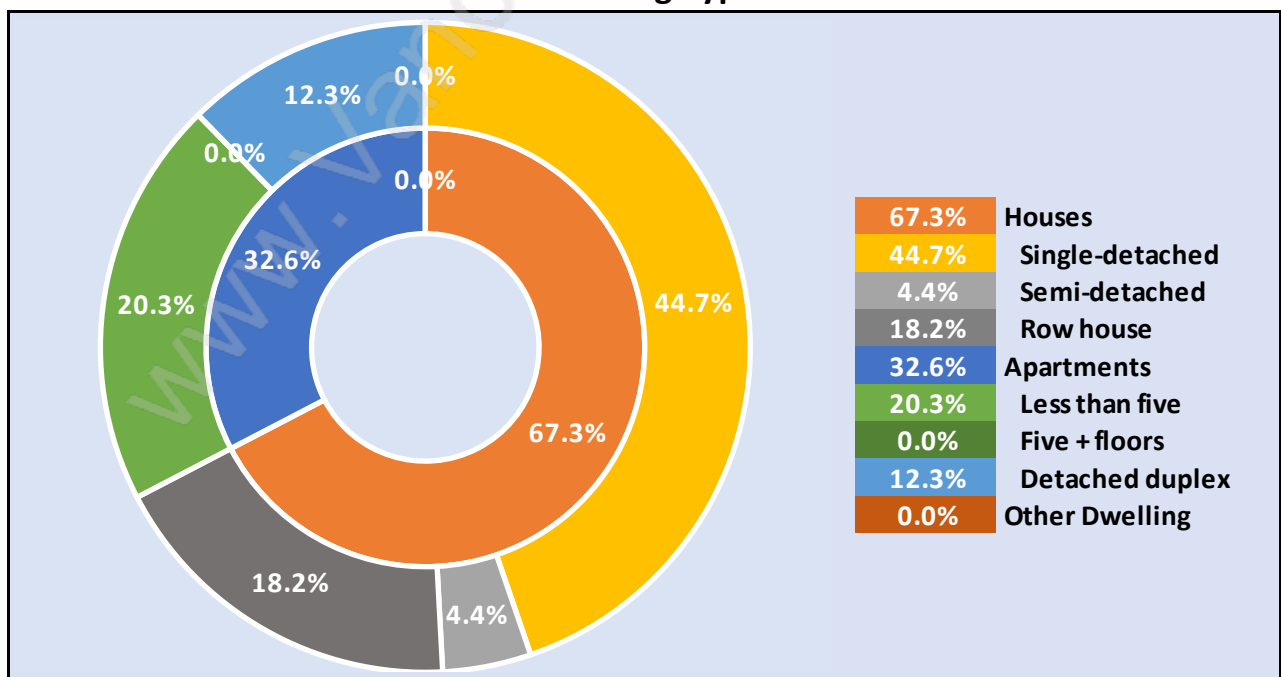

Occupied Dwellings by Structure Type in Woodland Acres

Dominant Bulding Type - Houses