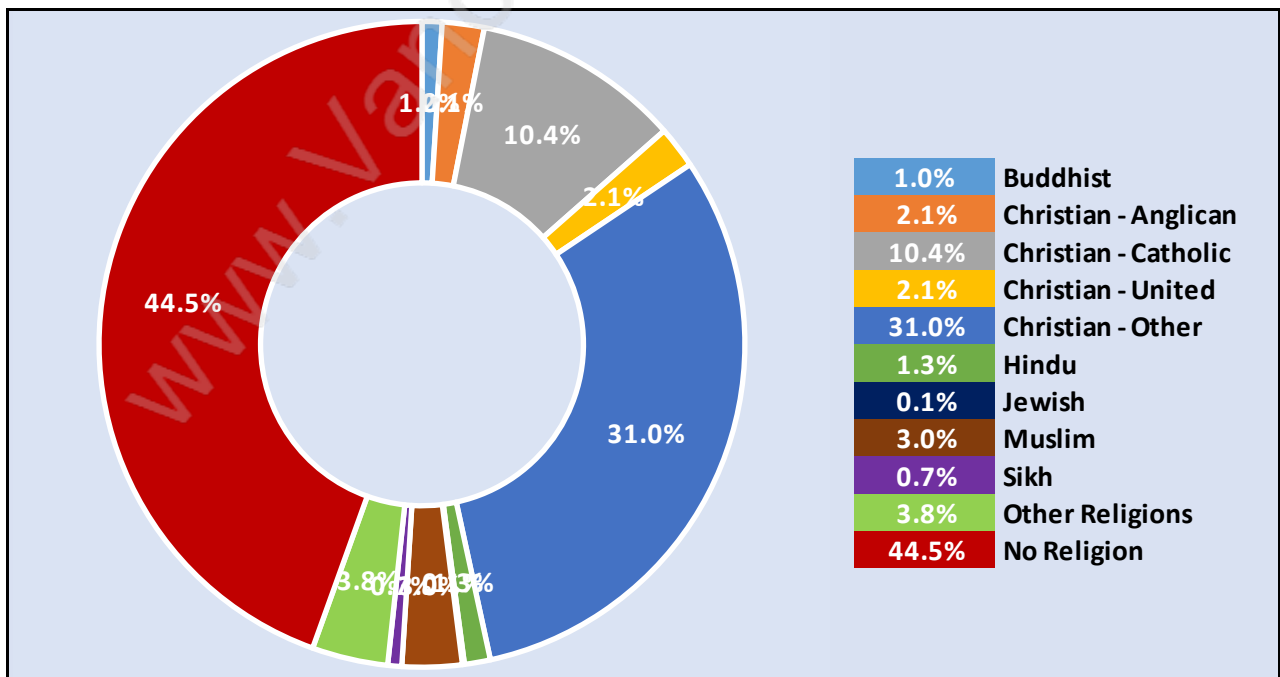

Dominant Bulding Type - Houses

Private Dwellings by Period of Construction in Woodland Acres

Dominant Period of Construction - 1961-1980

Population by Religion in Woodland Acres

Population by Home Languages in Woodland Acres