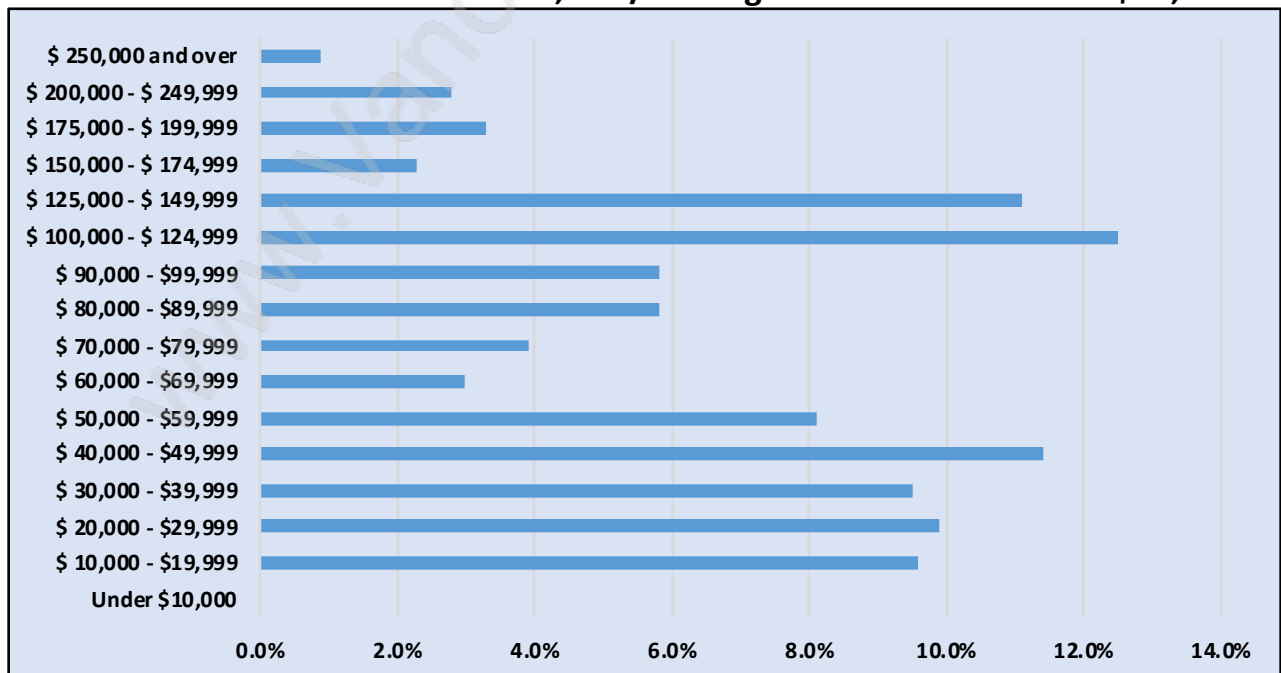

Households by Income in Woodland Acres

Total Number of Households - 1,037 / Average Household Income - $86,140