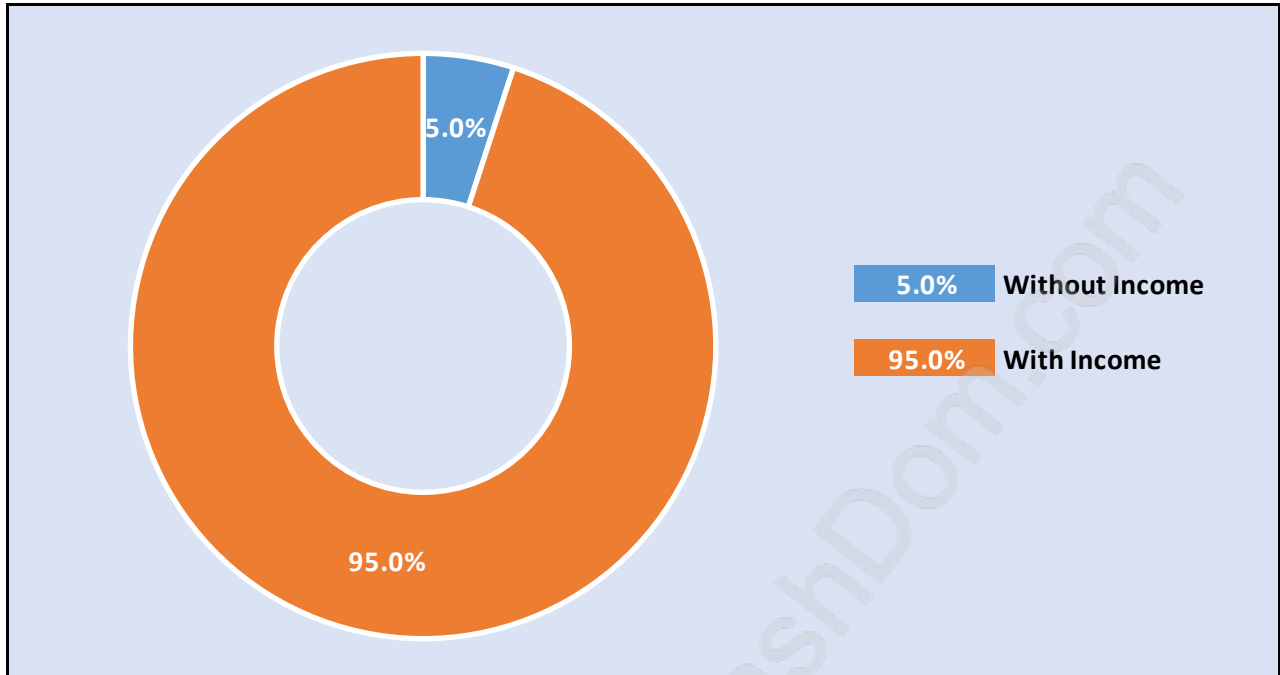

Woodland Acres

Population Trends in Woodland Acres

Population by Age in Woodland Acres

Population Age 15+ by Income Status in Woodland Acres

Total Population Age 15 - 2,532

Households by Income in Woodland Acres

Total Number of Households - 1,037 / Average Household Income - \$86,140

Families in Woodland Acres

Average Persons per Family - 3.2

Children at Home in Woodland Acres

Total Number of Children at Home - 944