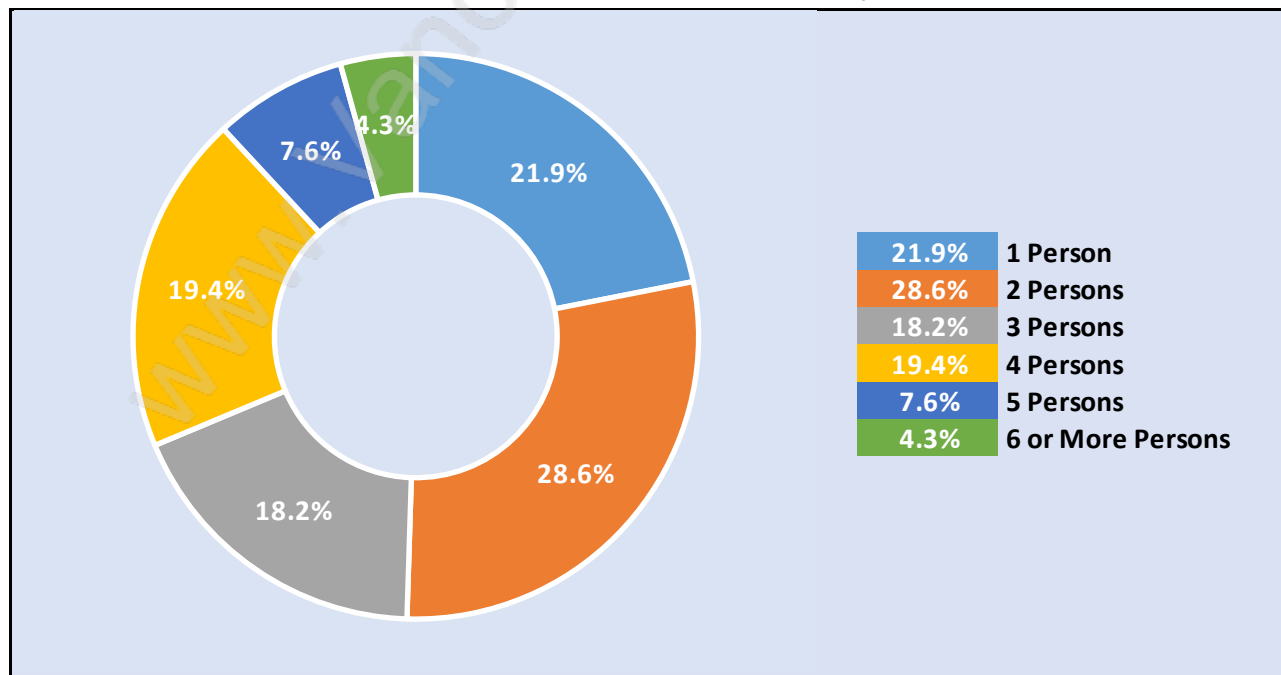

Households by Household Size in Woodland Acres

Total Number of Households - 1,037