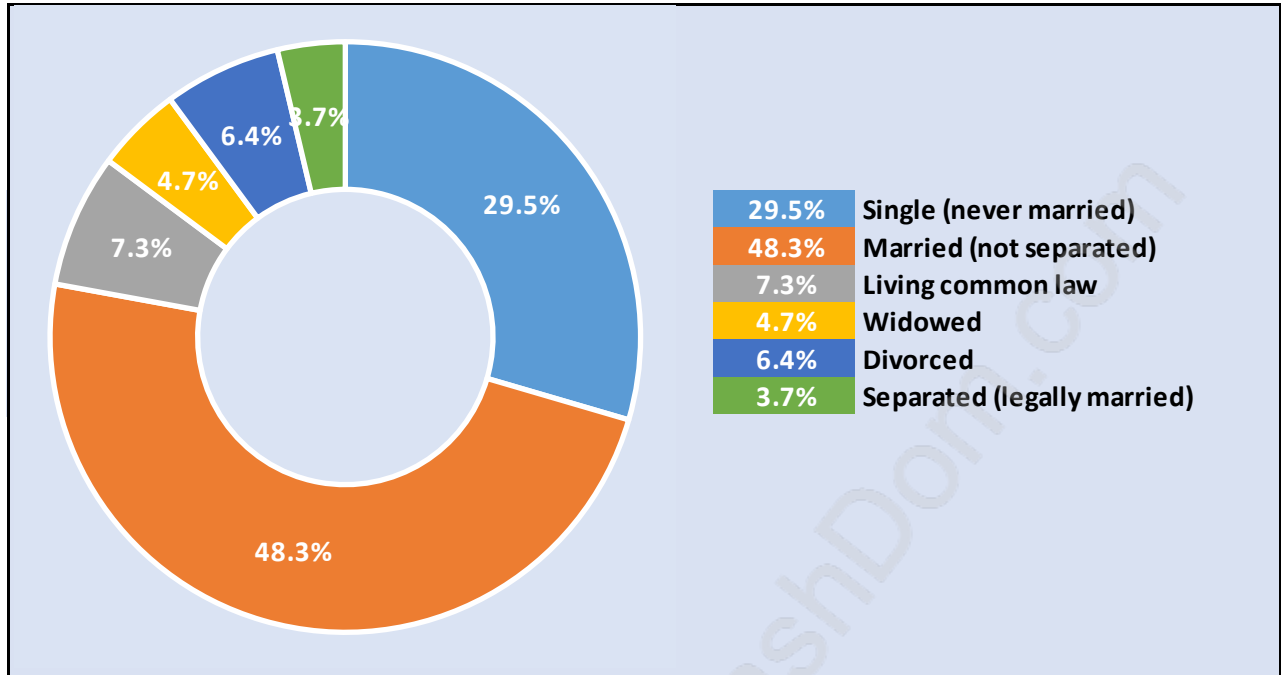

Woodland Acres

Population Trends in Woodland Acres

Population by Age in Woodland Acres

Population Age 15+ by Income Status in Woodland Acres

Total Population Age 15 - 2,532

Households by Income in Woodland Acres

Total Number of Households - 1,037 / Average Household Income - \$86,140

Families in Woodland Acres

Average Persons per Family - 3.2

Children at Home in Woodland Acres

Total Number of Children at Home - 944

Family Structure in Woodland Acres

Total Number of Families - 778 / Average Persons per Family - 3.2

Households by Household Size in Woodland Acres

Total Number of Households - 1,037

Dwellings in Woodland Acres