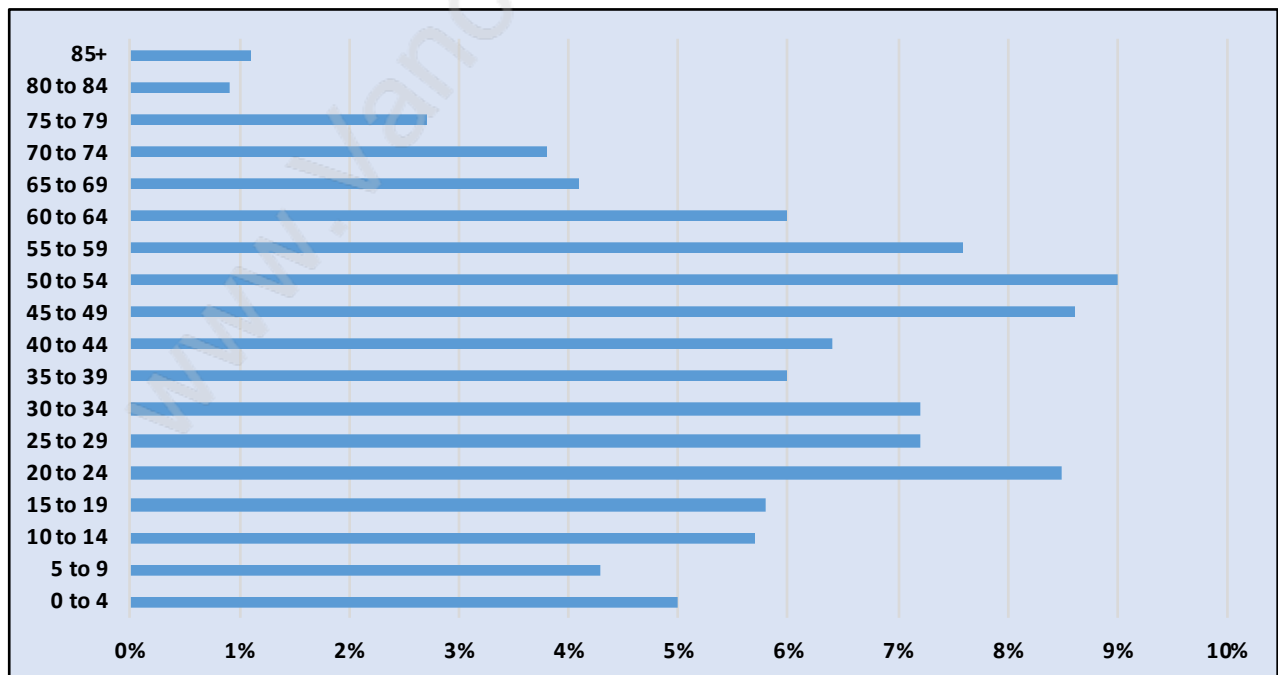

Woodland Acres

Population Trends in Woodland Acres

Population by Age in Woodland Acres

Population Age 15+ by Income Status in Woodland Acres

Total Population Age 15 - 2,532

Households by Income in Woodland Acres