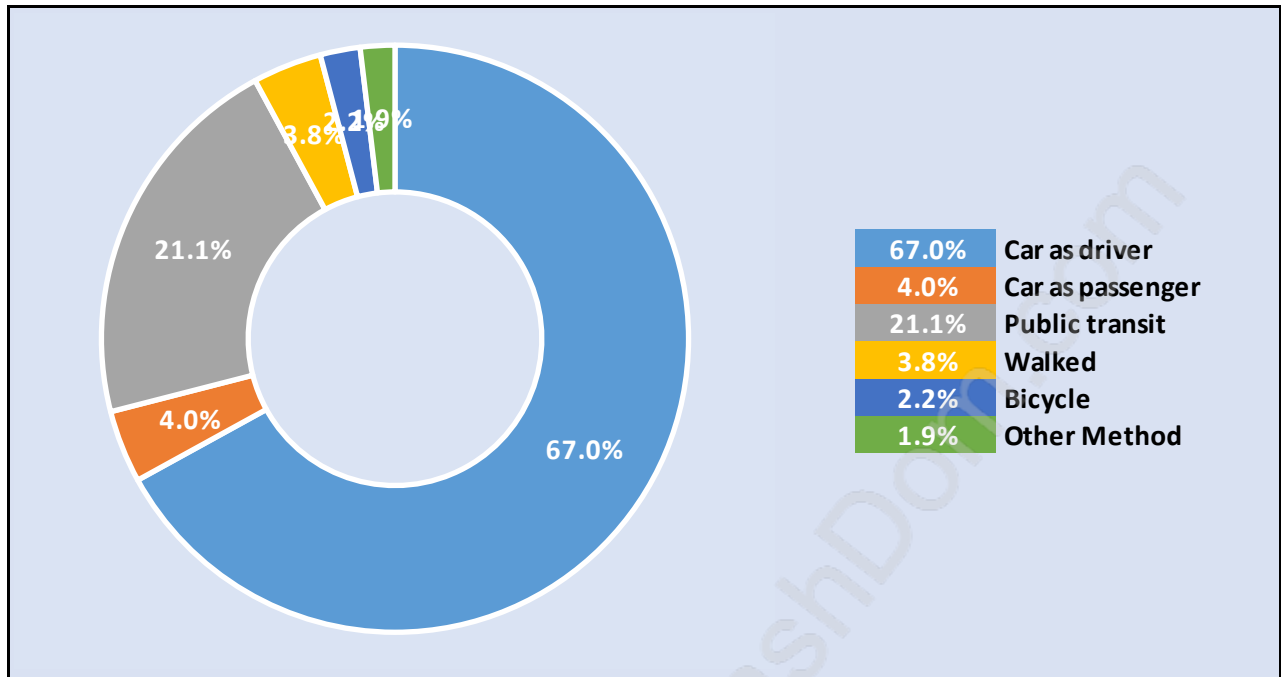

Population Age 15+ in Woodland Acres

Labour Force by Occupation in Woodland Acres

Labour Force Participation in Woodland Acres

Travel To Work in (from) Woodland Acres

Occupied Dwellings by Structure Type in Woodland Acres