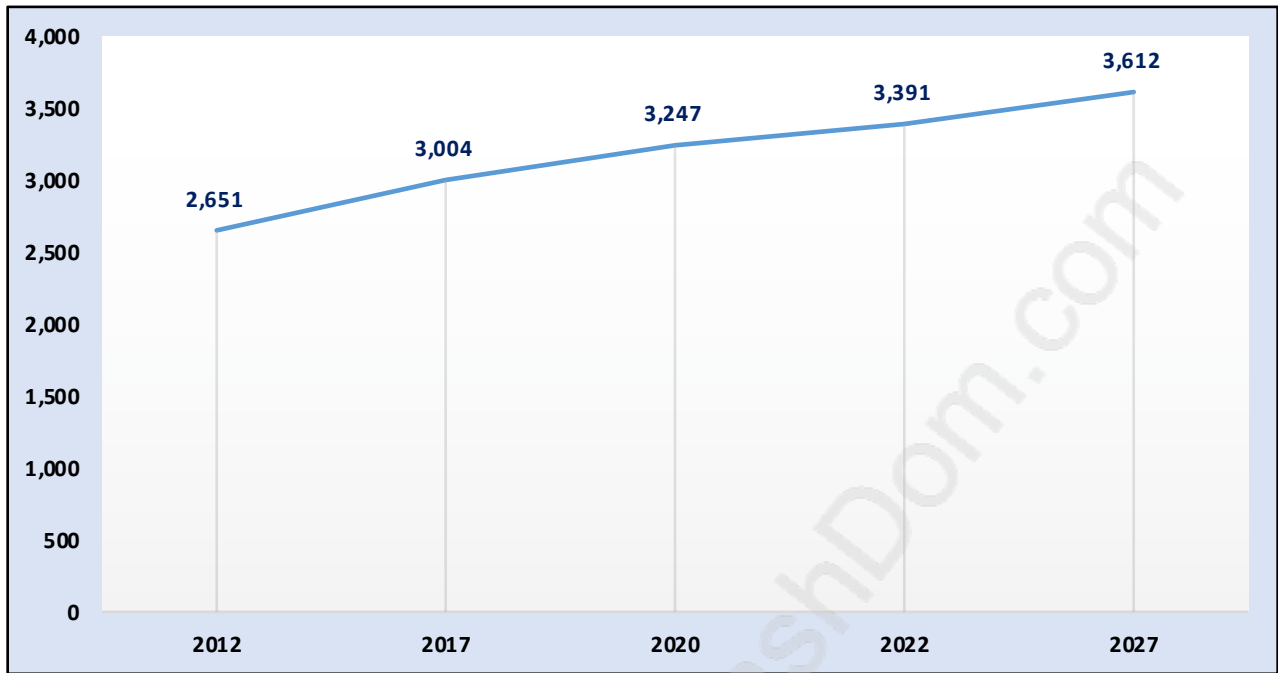

Woodland Acres

Population Trends in Woodland Acres

Population by Age in Woodland Acres

Population Age 15+ by Income Status in Woodland Acres

Total Population Age 15 - 2,532

Households by Income in Woodland Acres