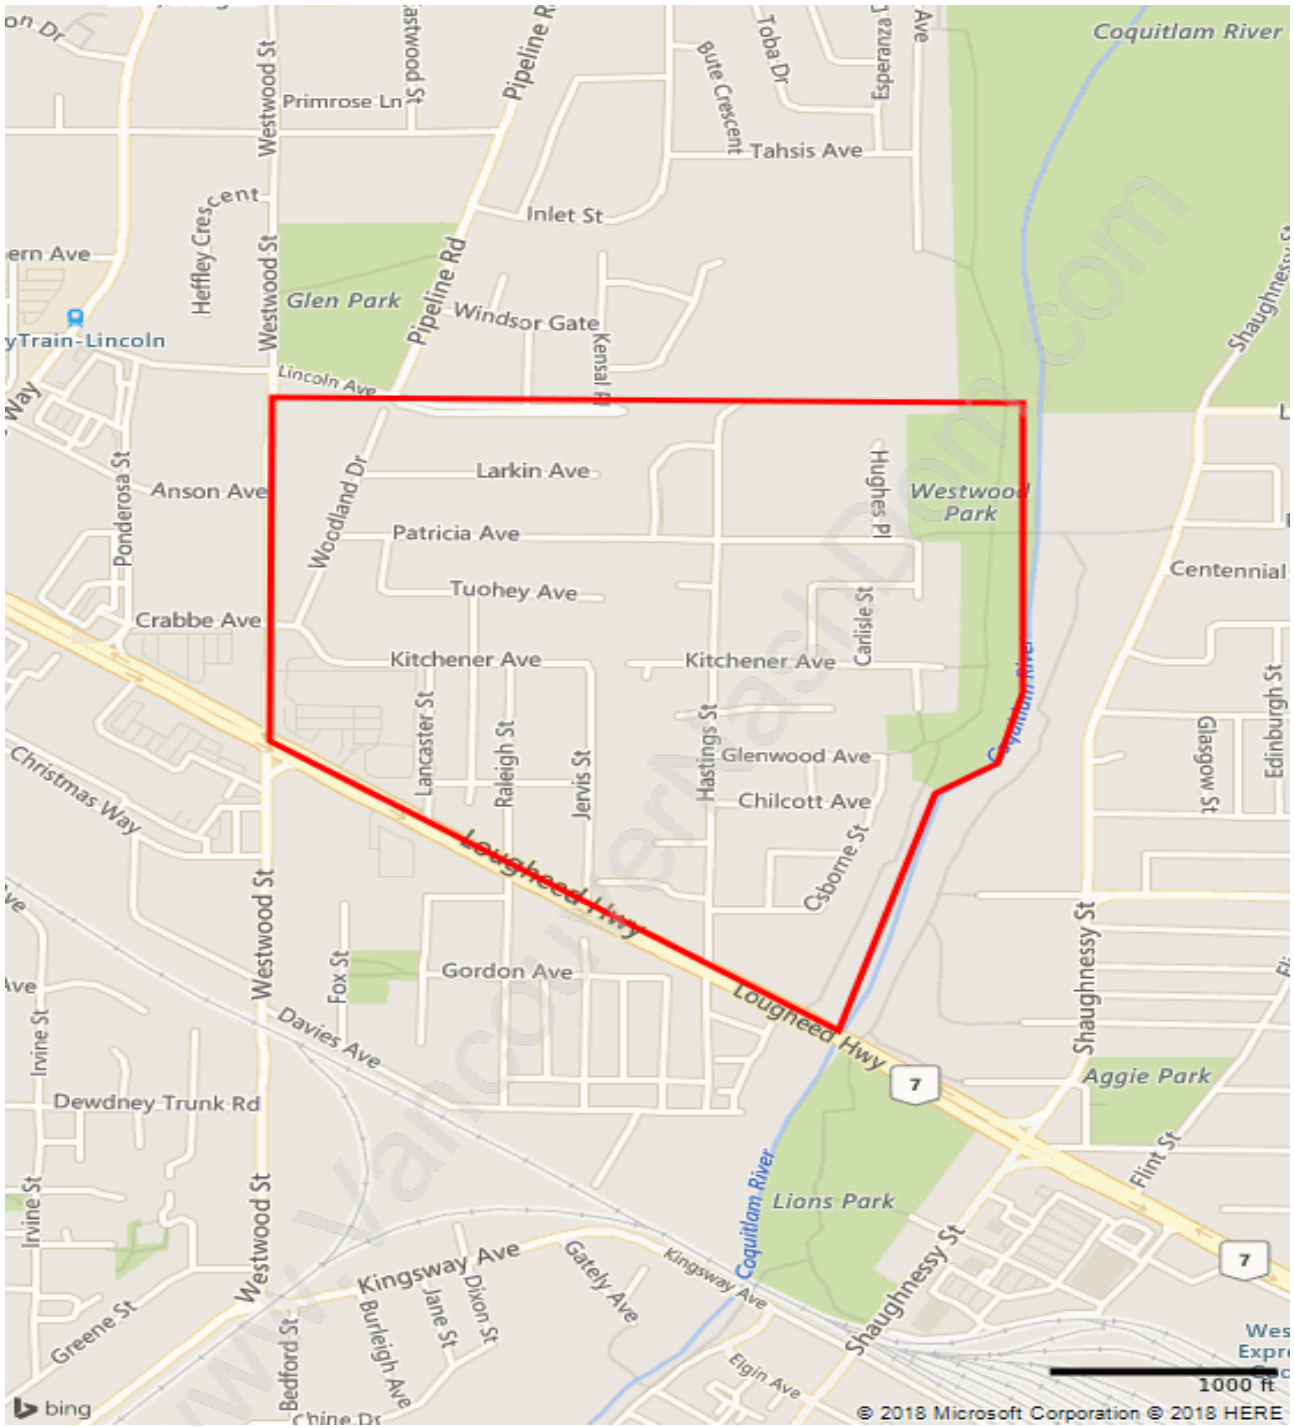

Woodland Acres

Population Trends in Woodland Acres

Population by Age in Woodland Acres

Population Age 15+ by Income Status in Woodland Acres

Total Population Age 15 - 2,532

Households by Income in Woodland Acres

Family Structure in Woodland Acres

Total Number of Families - 778 / Average Persons per Family - 3.2

Households by Household Size in Woodland Acres

Total Number of Households - 1,037

Dwellings in Woodland Acres