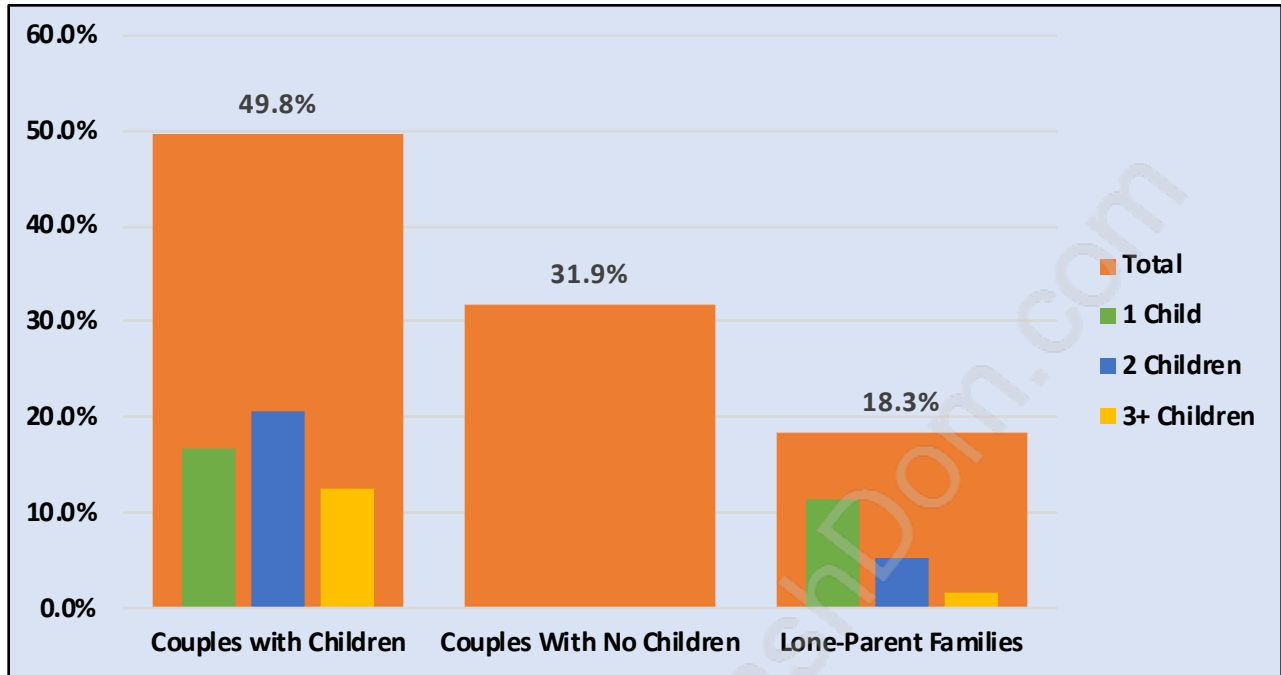

Family Structure in Woodland Acres

Total Number of Families - 778 / Average Persons per Family - 3.2