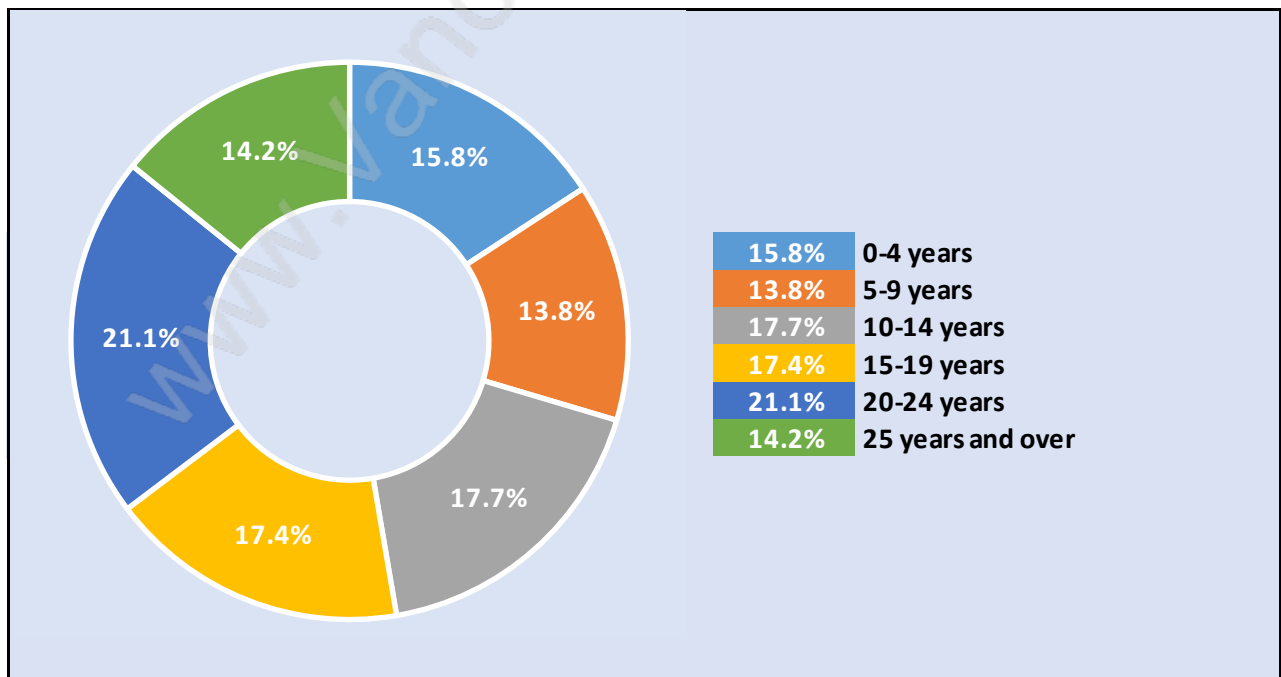

Woodland Acres

Population Trends in Woodland Acres

Population by Age in Woodland Acres

Population Age 15+ by Income Status in Woodland Acres

Total Population Age 15 - 2,532

Households by Income in Woodland Acres

Total Number of Households - 1,037 / Average Household Income - \$86,140

Families in Woodland Acres

Average Persons per Family - 3.2

Children at Home in Woodland Acres

Total Number of Children at Home - 944