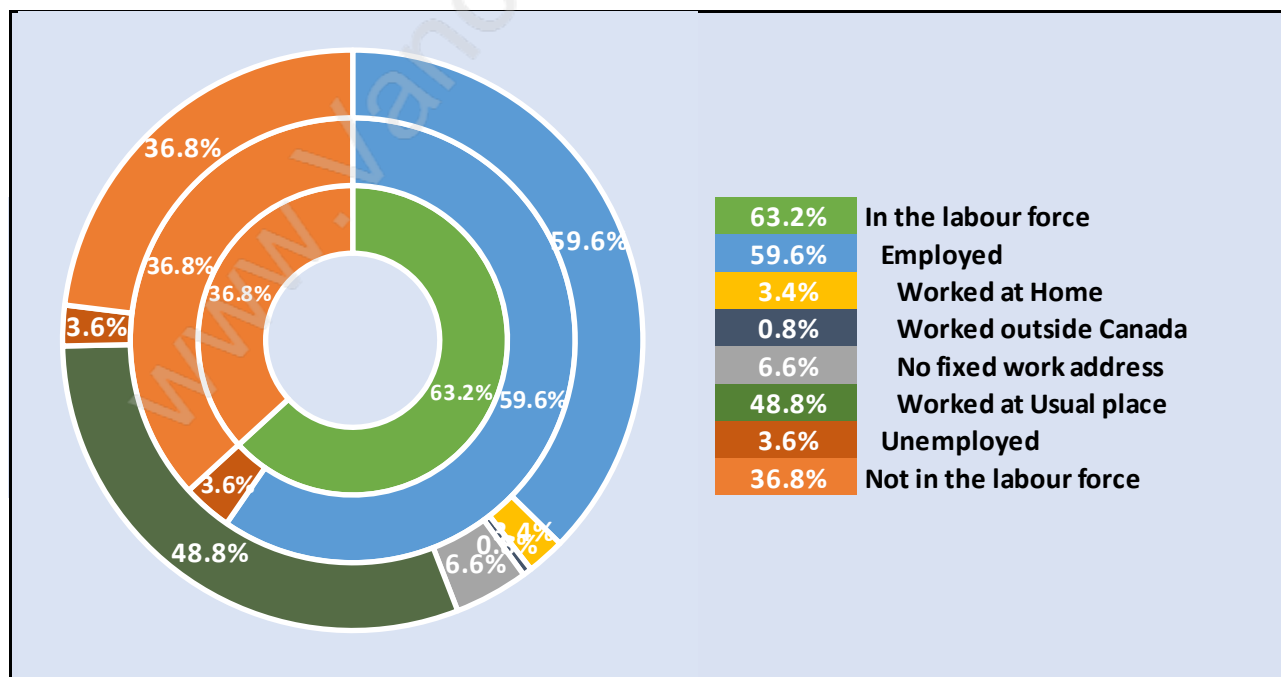

Labour Force Participation in Woodland Acres