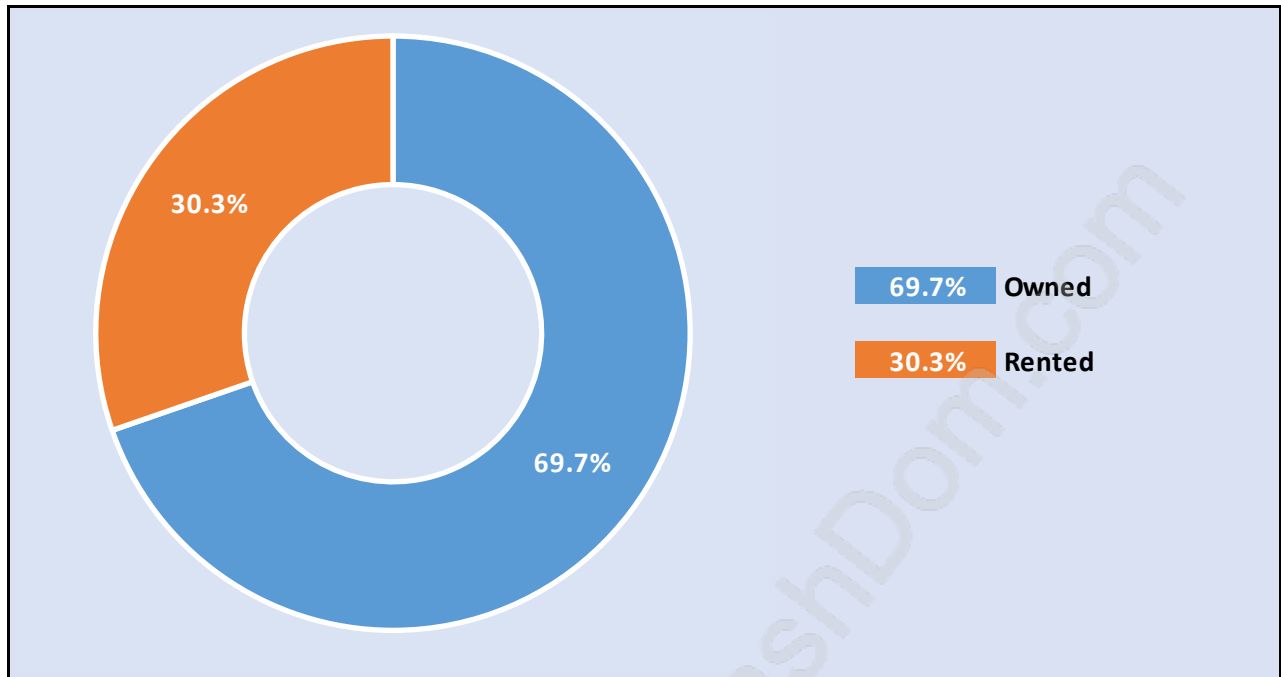

Dwellings in Woodland Acres