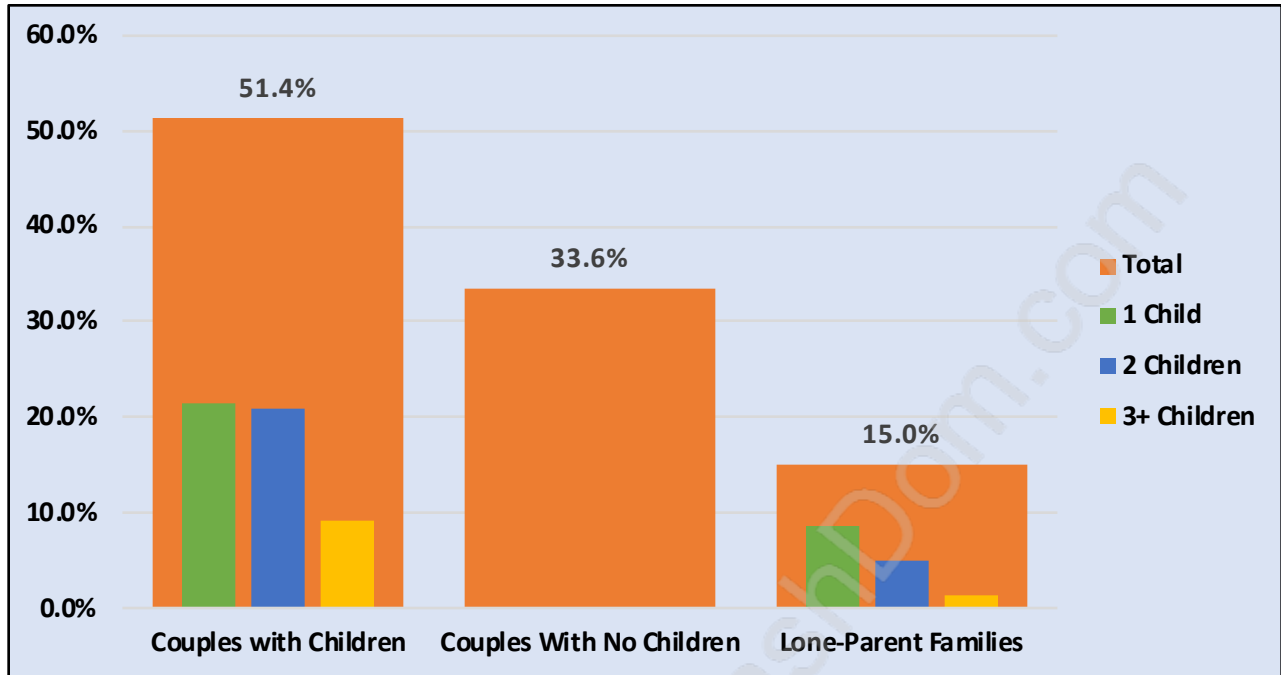

Family Structure in Woodward's

Total Number of Families - 2,200 / Average Persons per Family - 3.1