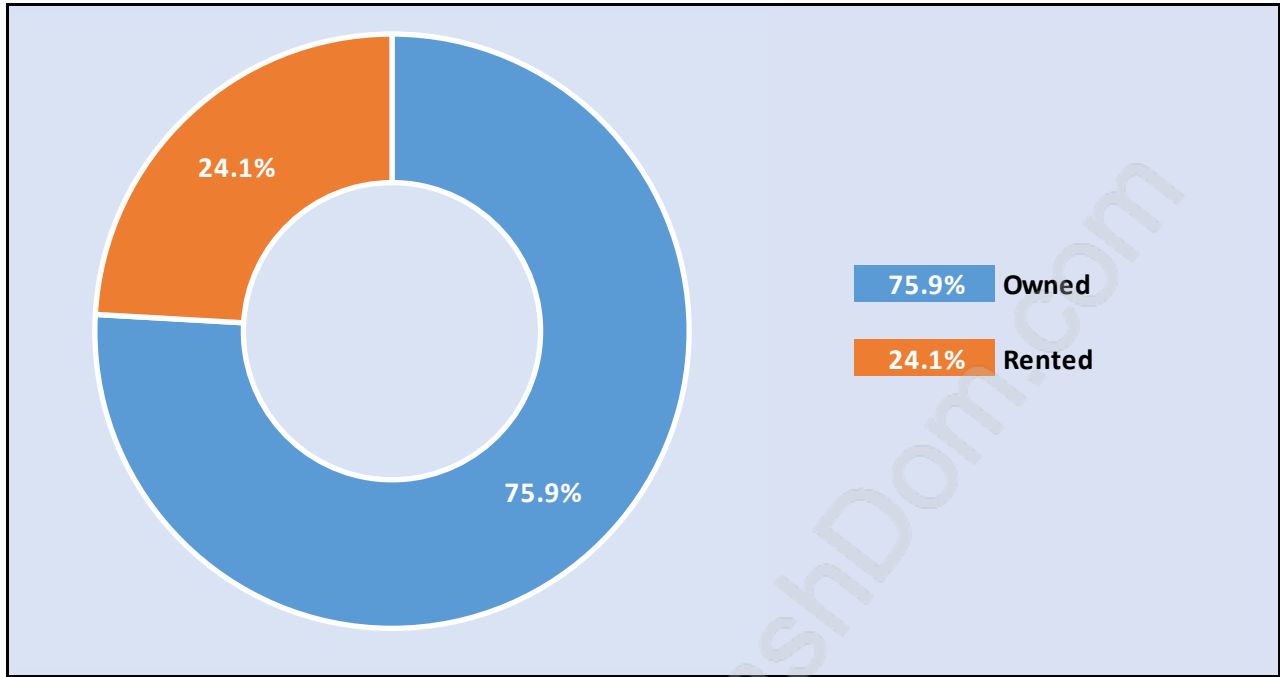

Dwellings in Woodward's