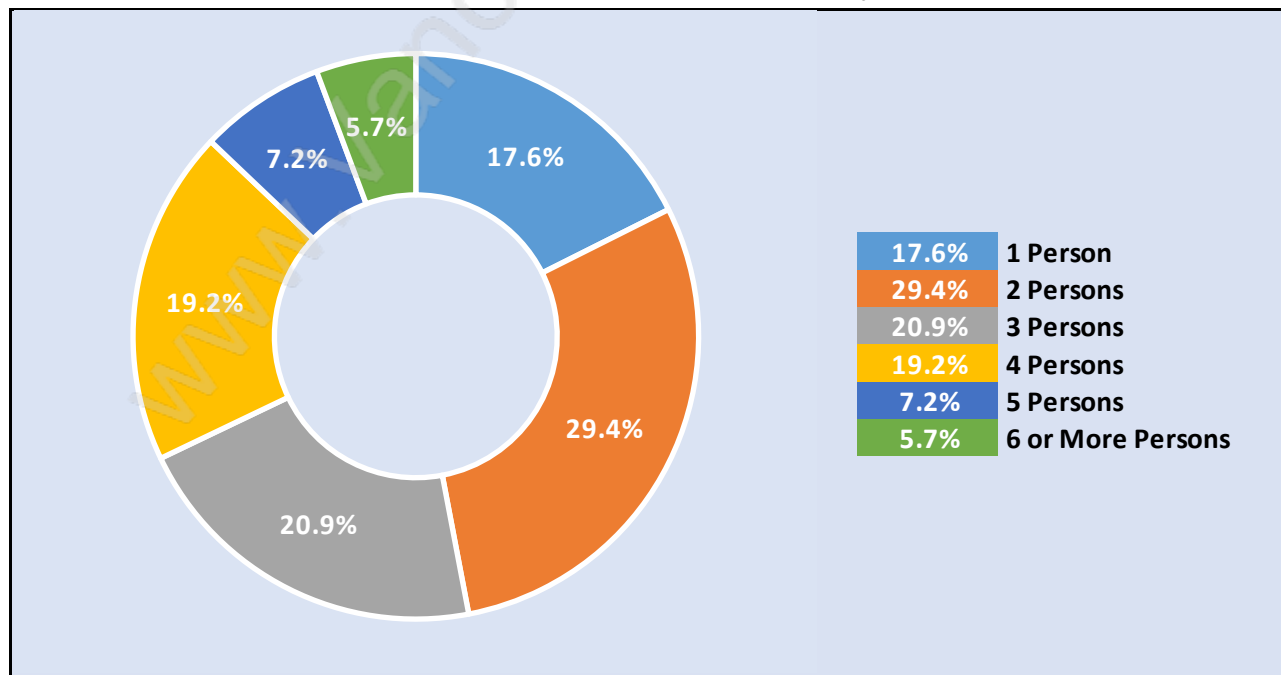

Households by Household Size in Woodward's

Total Number of Households - 2,752