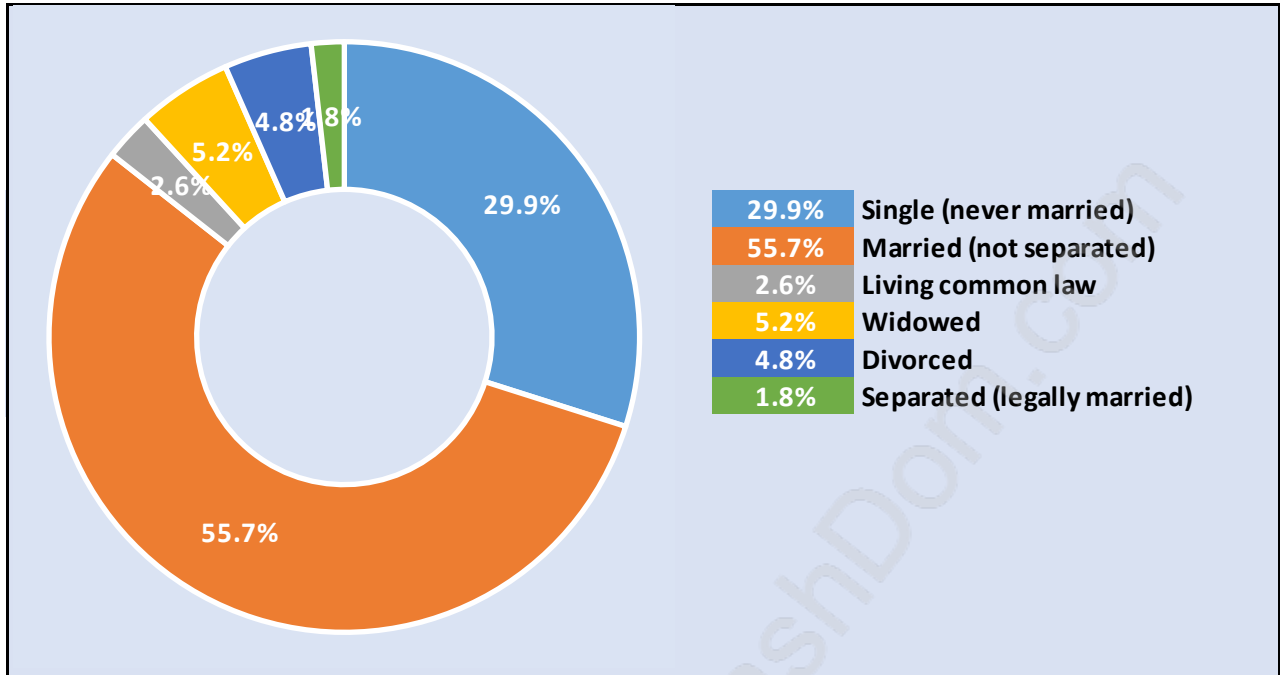

Families in Woodwards

Average Persons per Family - 3.1