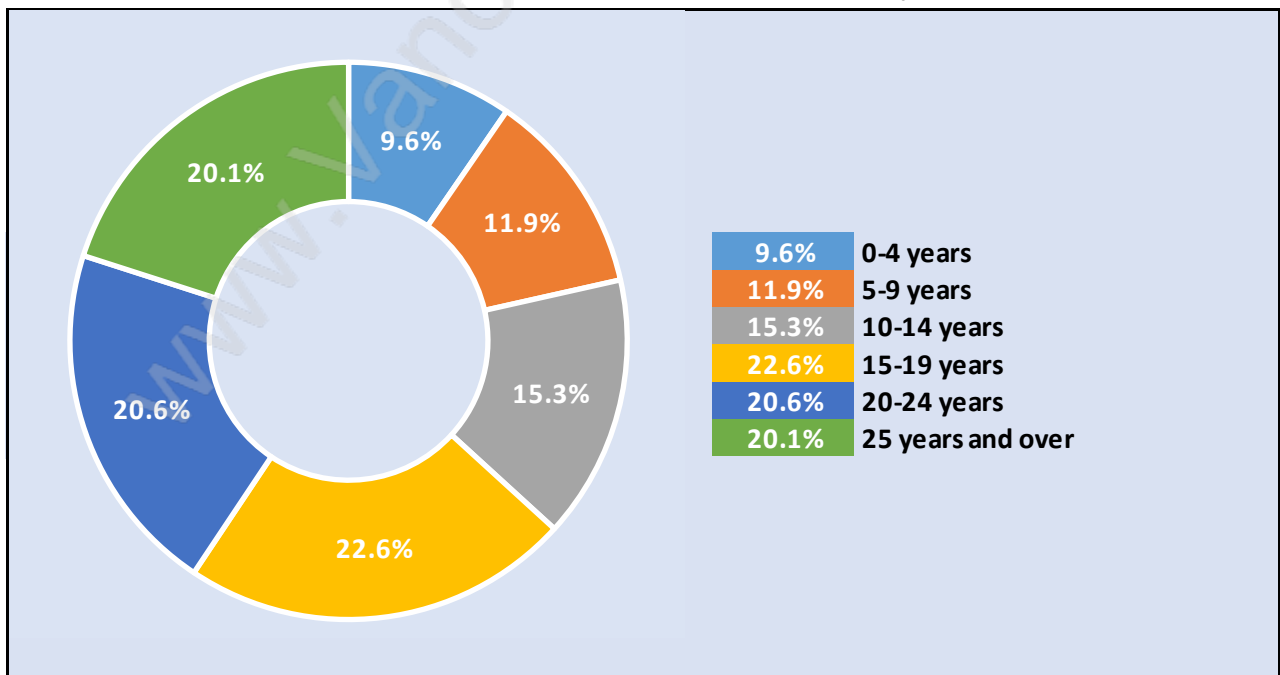

Children at Home in Woodwards

Total Number of Children at Home - 2,599