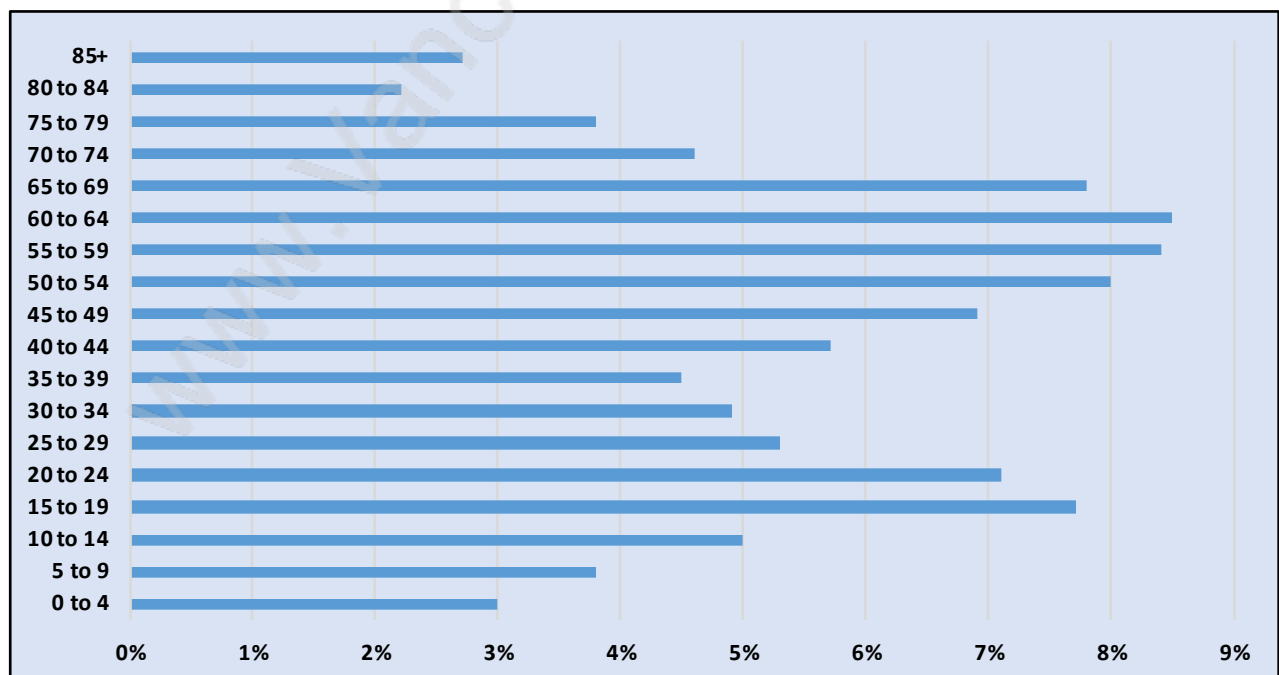

## Population Trends in Woodward's

## Population Age 15+ by Income Status in Woodward

Total Population Age 15 - 7,085