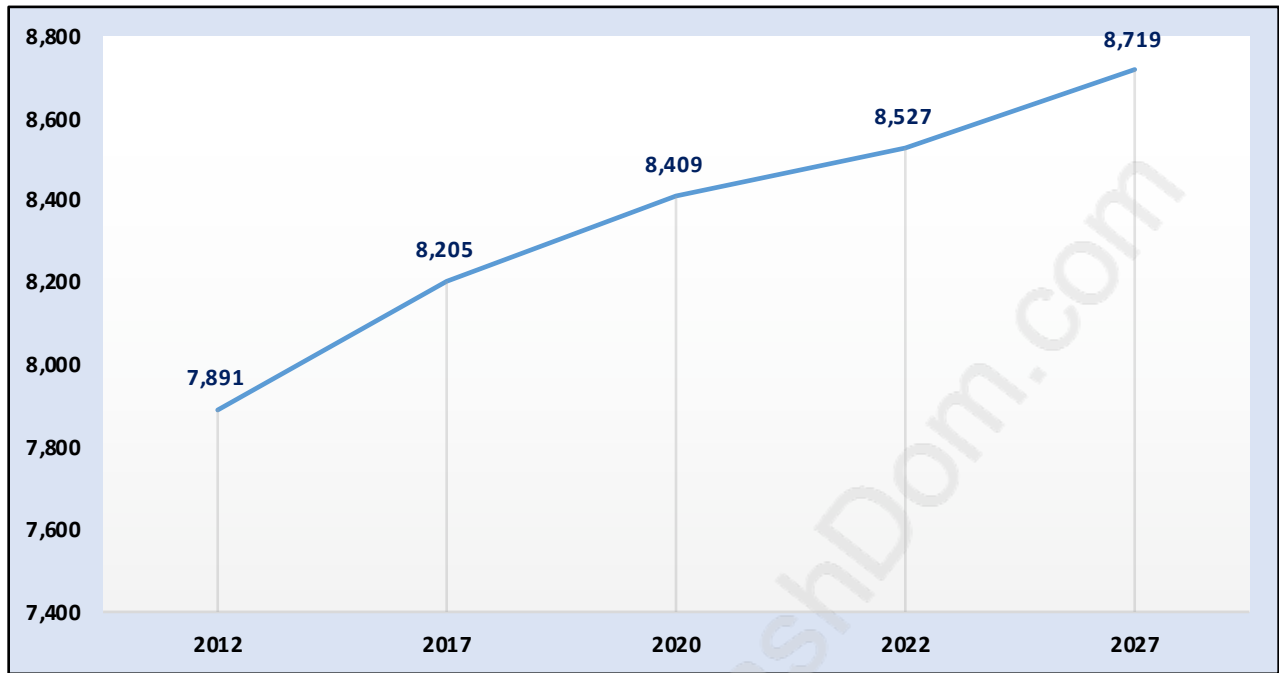

# Woodwards

## Population Trends in Woodward's

## Population by Age in Woodward's

## Population Age 15+ by Income Status in Woodward

Total Population Age 15 - 7,085