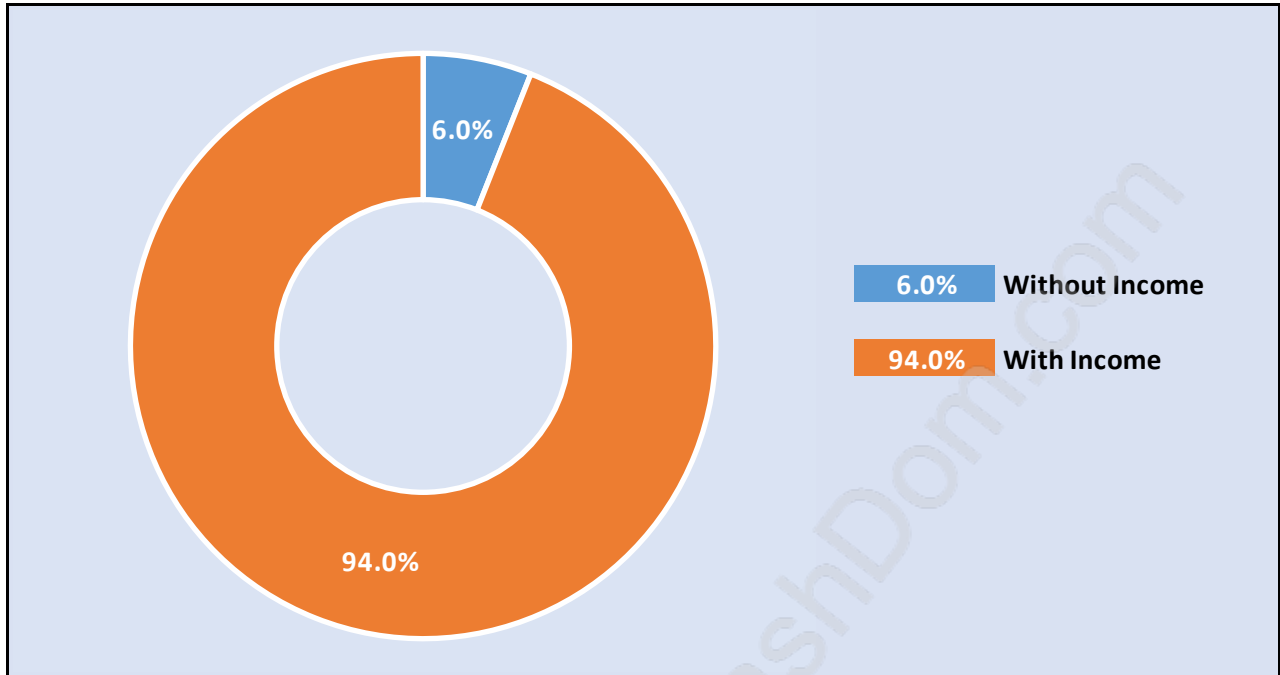

## Population Trends in Woodward's

## Population by Age in Woodward's

## Population Age 15+ by Income Status in Woodward

Total Population Age 15 - 7,085