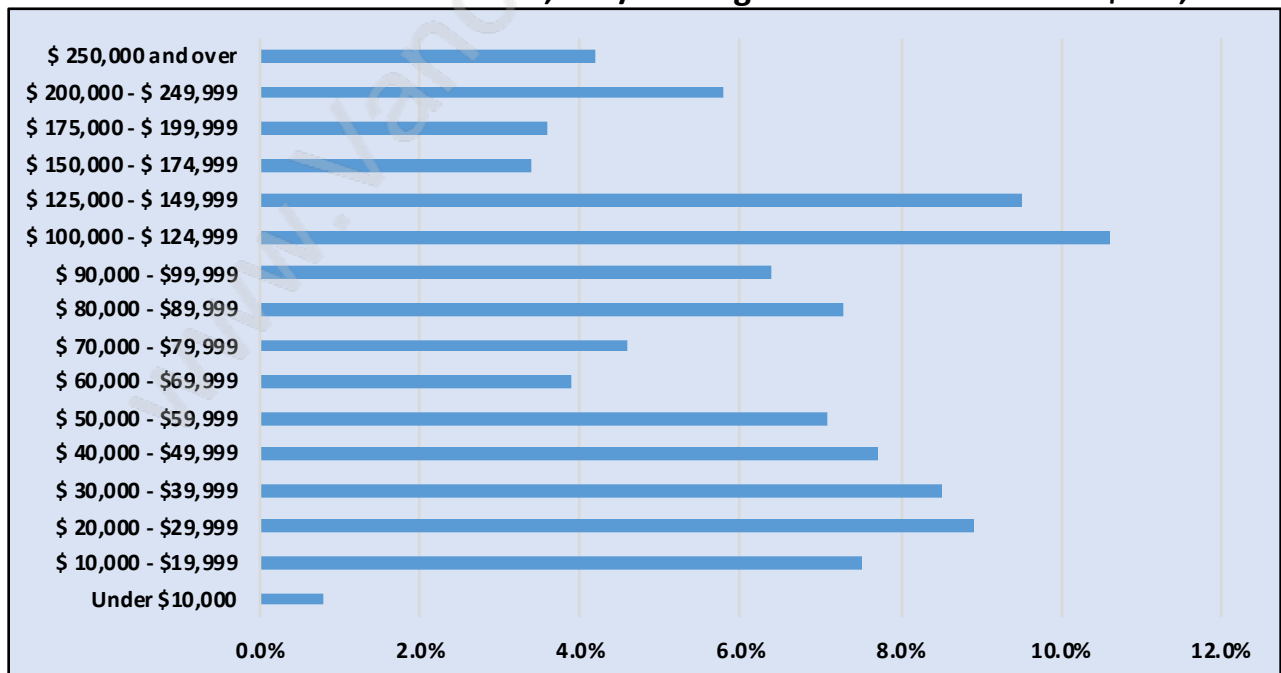

Households by Income in Woodward

Total Number of Households - 2,752 / Average Household Income - $101,094